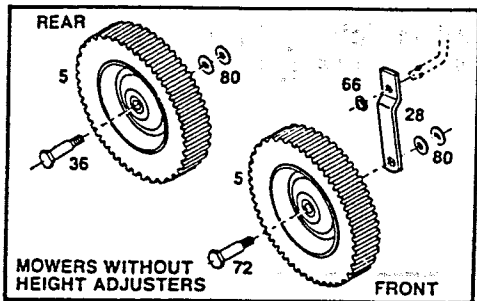

22" Side Discharge Self-Propelled Rotary Mower
Model: WRSP-22E
CHRSP-22E Yardmaster
CS-22E Central Park
LERSP-22E

22" Side Discharge Self-Propelled Rotary Mower

Model: WRSP-22E

CHRSP-22E Yardmaster

CS-22E Central Park