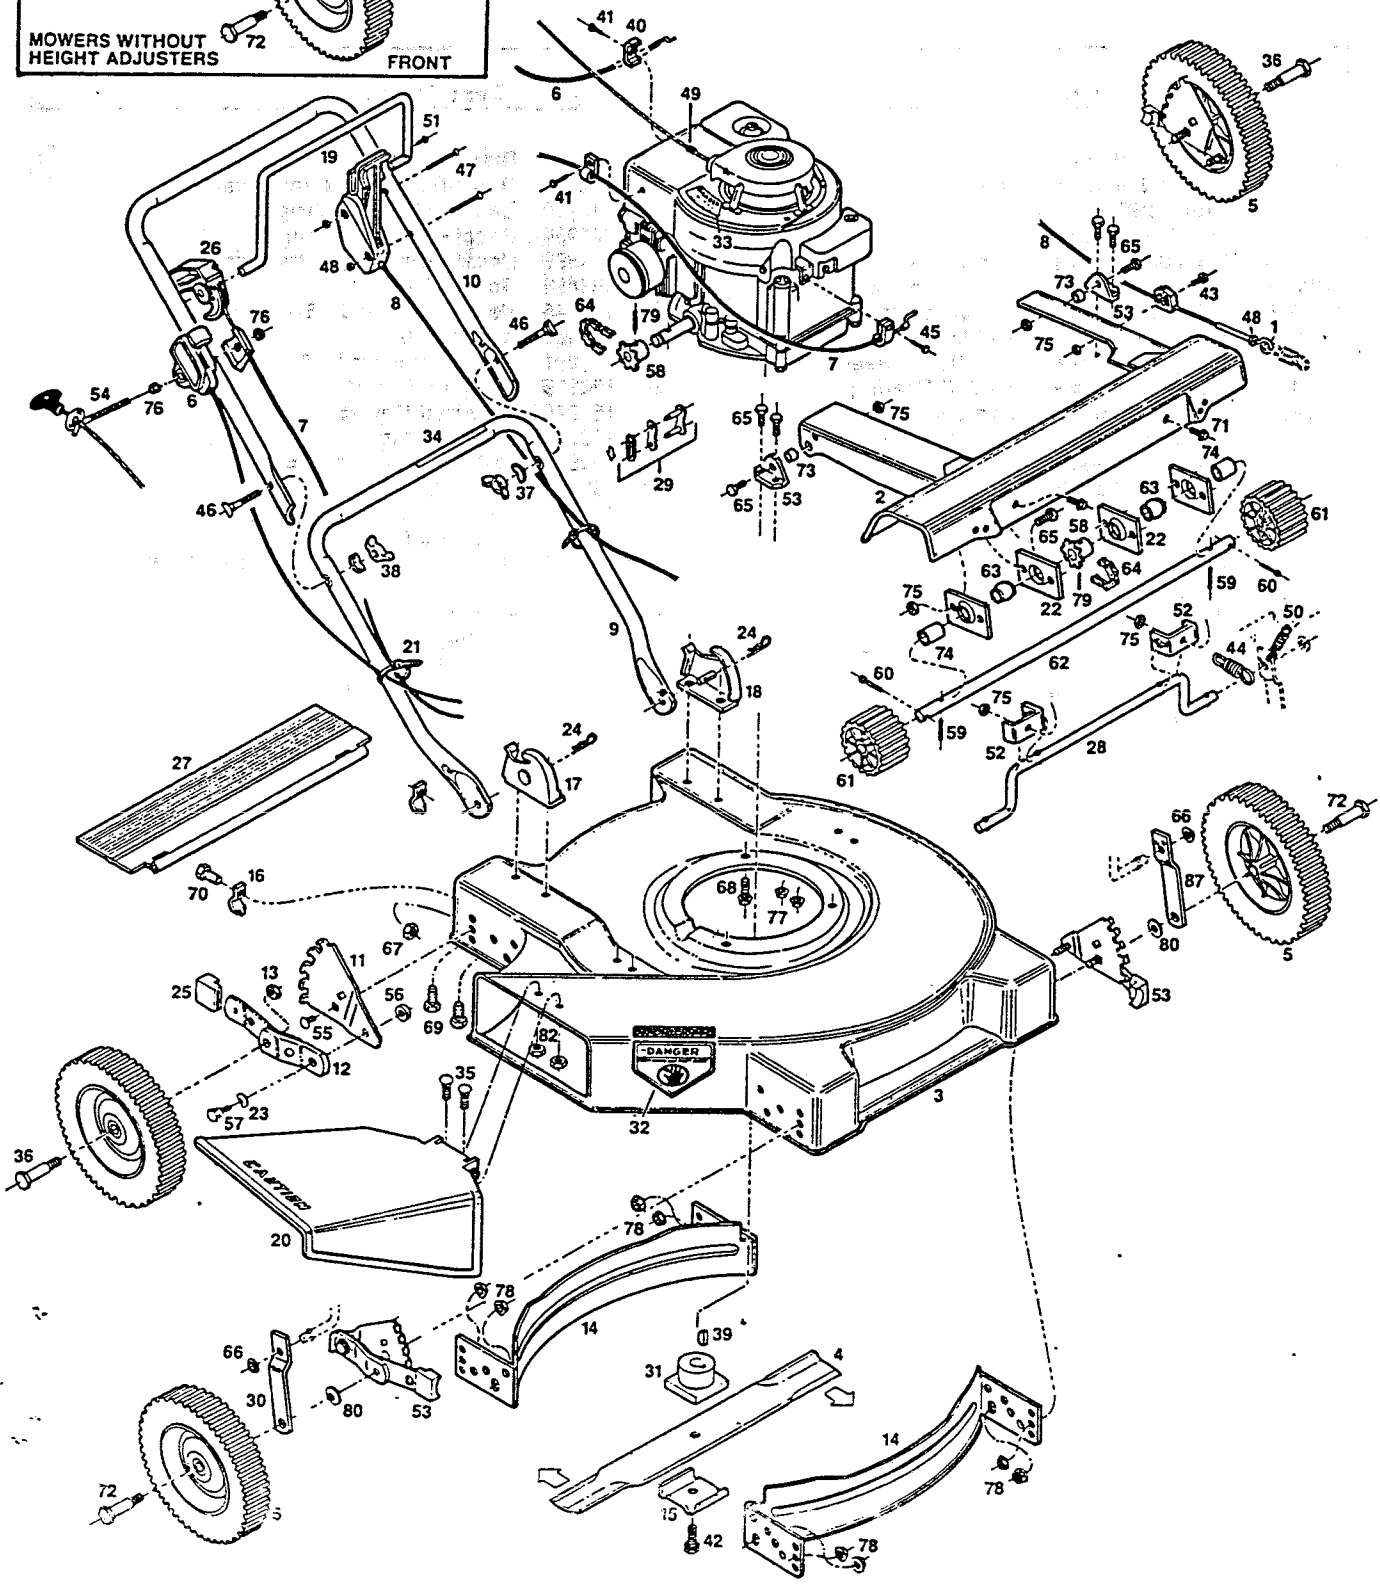

22" Side Discharge Self-Propelled Rotary Mower
Model: WRSP-22E
CHRSP-22E Yardmaster
CS-22E Central Park
LERSP-22E

22" Side Discharge Self-Propelled Rotary Mower

Model: WRSP-22E

CHRSP-22E Yardmaster

CS-22E Central Park

LERSP-22E

Use: Grass Catcher Model GC-6A

Index No.	Part No.	Description	Index No.	Part No.	Description
1	153890	Eyebolt	37	150201	Washer - Curved 5/16
2	024497	Cover Assembly w/o Ht. Adj.	38	150235	Wingnut 5/16-18
	024489	Cover Assembly w/ Ht. Adj.	39	150276	Woodruff Key #6
3	029702	Deck-22" Orange	40	150318	Cable Clamp
	029421	Deck-22" Burgundy	41	150623	Screw Hex Head Sht. Metal #10 x 5/8
	029751	Deck - 22" Green	42	150862	Bolt 3/8-24 x 3/4
4	030049	Blade 22" Flat	43	151522	Bolt #10-24 x 3/8
5		Wheel Assemblies*	44	775858	Spring - Drive Control
	040741	Wheel - 8" Plastic White Cog	45	151613	Bolt - Hex Head Sems
	040766	Wheel - 7" Plastic White Cog	46	151928	Bolt - Curved Head Square 5/16-18 x 1 3/4
6	051219	Control - Throttle w/Cable	47	151944	Bolt - Oval Head Machine, #10-24 x 2
7	051029	Cable - Engine/Blade Control	48	151985	Nut - Hex #10-24
8	050815	Control - Ground Drive	49	152074	Rope Stop
9	071563	Handle - Lower	50	775817	Spring - Pinion Assy
10	071092	Handle - Upper	51	152181	Screw - Bail Retaining
	071100	Handle - Upper Cushioned*	52	771691	Bracket
11	090589	Back Plate - Ht. Adjuster*	53	769067	Bracket - Pinion Tube
12	091033	Wheel Arm Assy.	54	152629	Rope Guide
13	715524	Locknut 3/8-16 Jam	55	152405	Bolt - Carriage 3/8-16 x 3/4*
14	101519	Baffle - Rear Standard, Front*	56	156182	Washer - Plastic*
15	106336	Washer - Blade Adapter	57	156125	Shoulder Bolt - Ht. Adjuster*
16	106914	Clip - Trailing Shield*	58	170142	Sprocket - 8 Tooth
17	107086	Handle Bracket - R.H.	59	314096	Roll Pin 3/16 x 1-1/4
18	107094	Handle Bracket - L.H.	60	317016	Cotter Pin 1/8 x 1
19	107367	Bail - Engine/Blade Control*	61	416693	Pinion
20	110221	Chute Deflector Assembly*	62	417741	Shaft w/o Ht. Adj.
21	110379	Cable Tie		417766	Shaft w/ Ht. Adj.
22	463778	Bearing Plate	63	423319	Bearing
23	152421	Spring Washer	64	425306	Chain
24	715011	Hitch Pin	65	449587	Bolt - Hex Head 1/4-20 x 5/8
25	111260	Plastic Tip - Ht. Adjuster*	66	452250	Push Nut
26	111526	Actuator-Engine Control	67	452318	Nut - Nylon Insert #10-24
27	111609	Trailing Shield - 22" w/o Ht Adj.	68	457168	Bolt - Thread Form 3/8-16 x 7/8
	111617	Trailing Shield - 22" w/ Ht. Adj.*	69	457499	Bolt - Thread Form 1/4-20 x 1/2
28	128728	Rod - Engagement w/o Ht Adj.	70	458687	Bolt - #10-24 x 1/2
	783613	Rod - Engagement w/ Ht. Adj.	71	459206	Bolt - Flange Head, 1/4-20 x 5/8
29	120295	Master Link #65	72	156166	Bolt - Shoulder Front
30	778696	Actuator Arm - 8" Wheel	73	468355	Spacer Pivot
	108878	Actuator Arm - 7" Wheel	74	468405	Spacer - w/ Ht. Adj.
31	133231	Blade Adapter		468397	Spacer - w/o Ht. Adj.
32	144063	Decal - Danger *	75	715508	Nut - Top Lock 1/4-20
33	001461	Decal - Blade Warning*	76	715037	Nut - Kep 1/4-20
34	144899	Decal - Starting Instructions	77	451419	Nut - Top Lock Flange 1/4-20
35	150011	Bolt - Carriage 1/4-20 x 5/8	78	715086	Locknut Hex - 3/8-16
36	150060	Shoulder Bolt - Rear w/Ht. Adj.	79	715193	Roll Pin 3/16 x 1
	150730	Shoulder Bolt - Rear w/o Ht. Adj.	80	715417	Washer - 3/8 S.A.E.

NOTE: PARTS ARE RIGHT OR LEFT HAND AS VIEWED FROM THE OPERATOR POSITION.

* INDICATES OPTIONAL EQUIPMENT