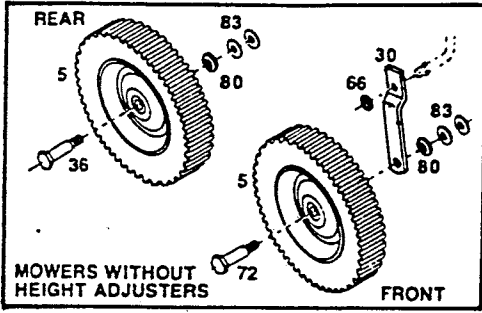

**MODEL WRSP22K**  
**22" SELF-PROPELLED SIDE DISCHARGE MOWER**  
 Grass Catcher Model: GC6AA P/N 161018  
 Repl. Bag: P/N 161158

**MODEL WRSP22K**  
**22" SELF-PROPELLED SIDE DISCHARGE MOWER**  
 Grass Catcher Model: GC6AA P/N 161018  
 Repl. Bag: P/N 161158