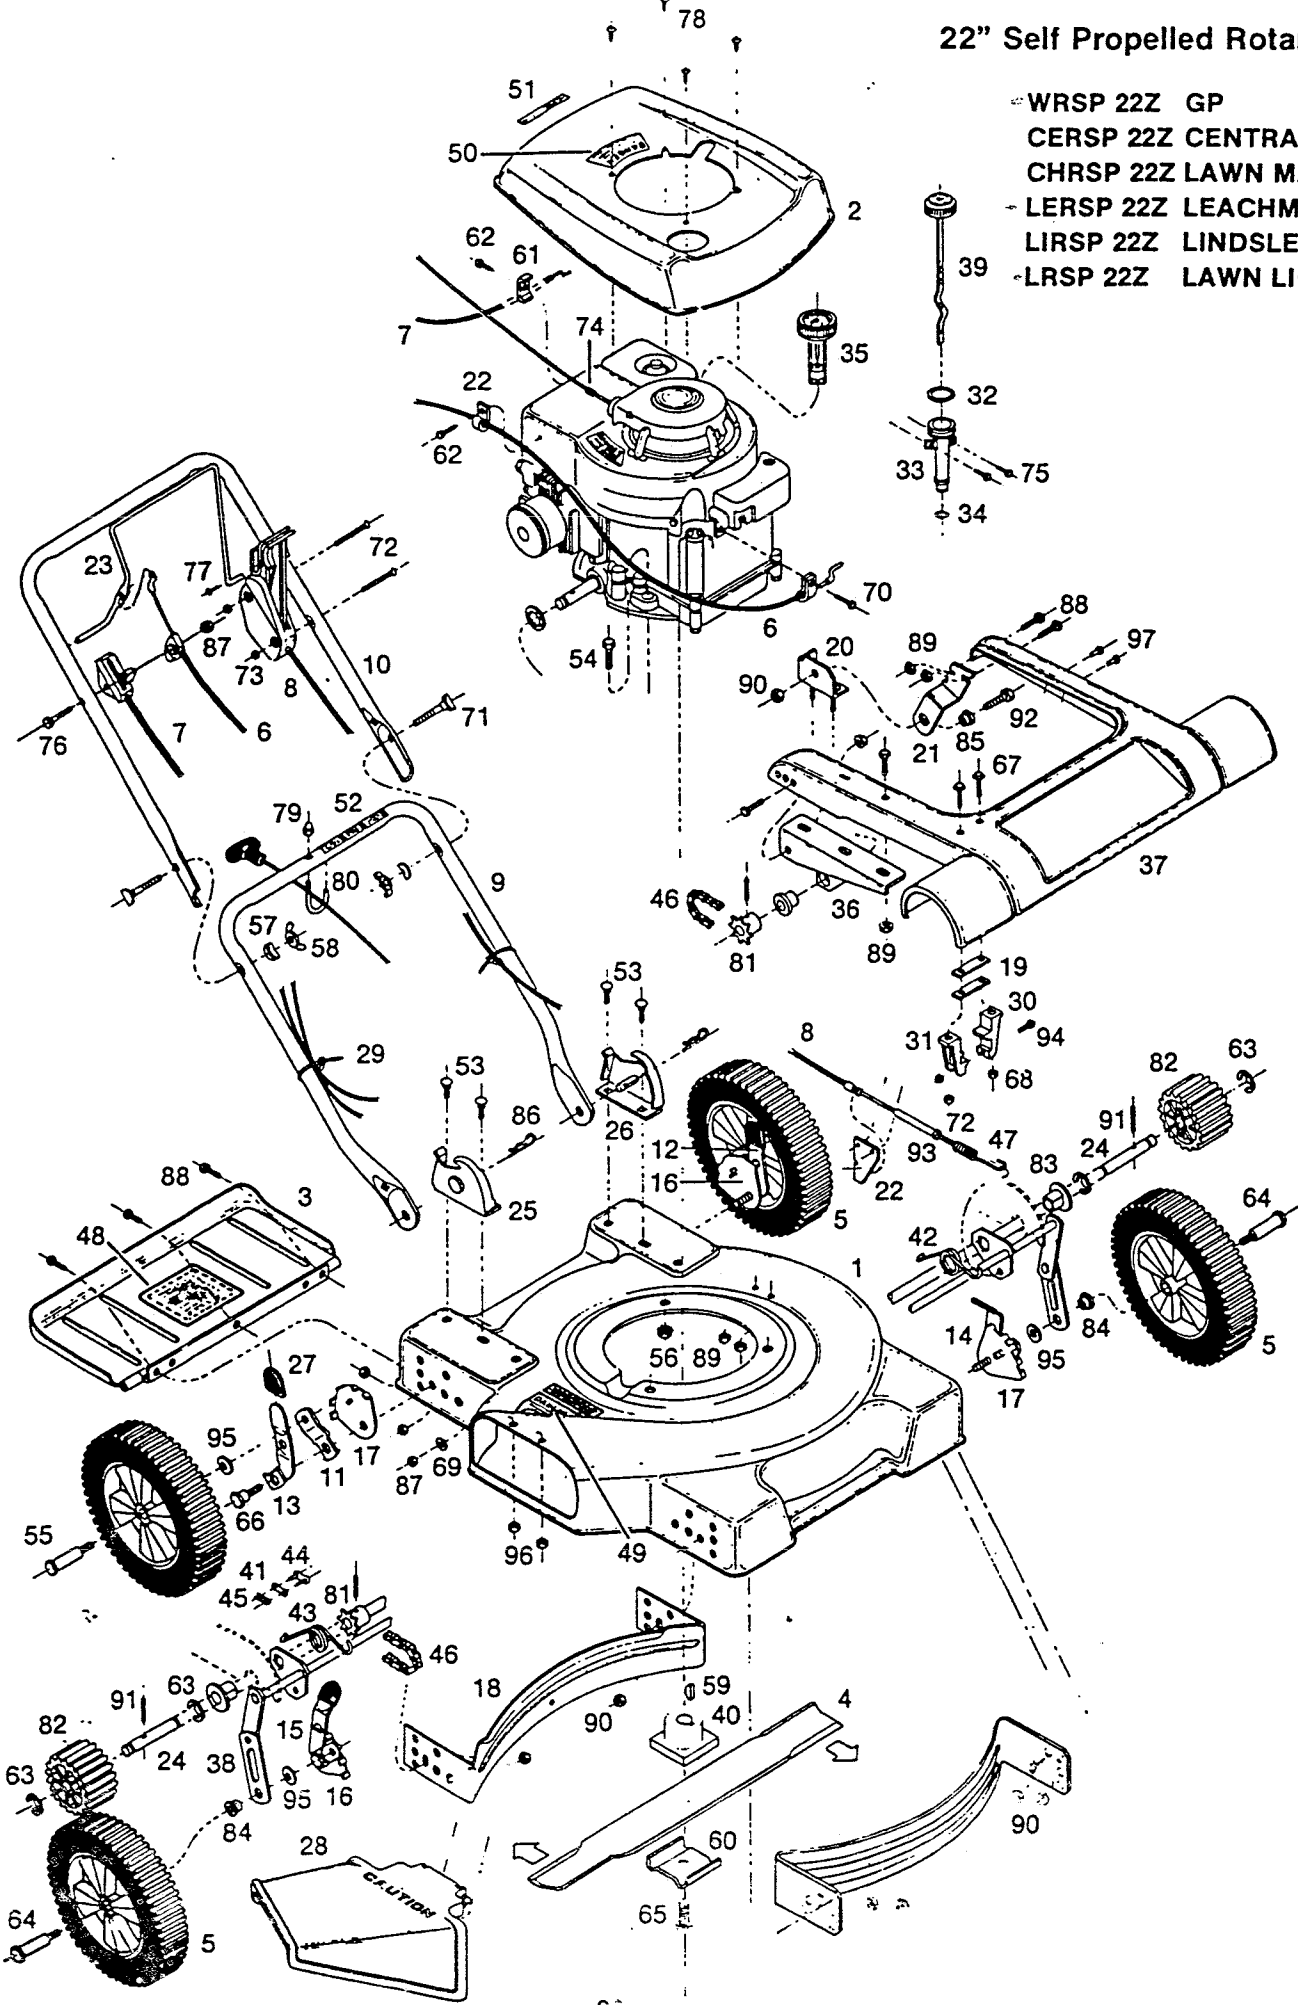

22" Self Propelled Rotary Mower

- -WRSP 22Z GP
- -CERSP 22Z CENTRAL PARK
- -CHRSP 22Z LAWN MASTER
- -LERSP 22Z LEACHMERE
- -LIRSP 22Z LINDSLEY
- -LRSP 22Z LAWN LION

22" Self Propelled Rotary Mower

WRSP 22Z GP
CERSP 22Z CENTRAL PARK
CHRSP 22Z YARD MASTER
LERSP 22Z LEACHMERE
LIRSP 22Z LINDSLEY
LRSR 22Z LAWN LION
Grass Catcher Model GC-6A

Index No.	Part No.	Description
1	026740	Deck 22" Self Propelled
2	026807	Shroud - Steel •
3	027185	Trailing Shield Assembly •
4	030049	Blade - 22" Flat
5		Wheel Assemblies•
	040352	Wheel - 7" Plastic Gray Cog
	040761	Wheel - 7" Plastic White Cog
	040220	Wheel - 8" Plastic Gray Cog
	040741	Wheel - 8" Plastic White Cog
	040634	Wheel - 8" Steel White Cog
	040683	Wheel - 8" Steel Gray Cog
6	050500	Control Cable - Engine/Blade
7	050385	Control - Throttle
	050435	Control - Throttle Steel •
8	050476	Control - Ground Drive
9	071050	Handle - Lower
10	071076	Handle -Upper
	071084	Handle - Upper with Cushion Grip •
11	090118	Wheel Lever - Hgt Adj
12	090191	Setting Lever LH Rear
13	090209	Setting Lever RH Rear
14	090241	Setting Lever LH Front
15	090258	Setting Lever RH Front
16	090514	Back Plate - RH Front LH Rear
17	090522	Back Plate - LH Front RH Rear
18	101519	Baffle - Rear Standard (Front Optional)
19	101246	Reinforcing Washer
20	101345	Pivot Bracket Assembly
21	103929	Pivot Bracket - Self Propelled
22	103937	Lower Cable Mounting Bracket
23	104695	Control - Engine/Blade Ground Drive Crossbar •
24	105114	Drive Shaft
25	105221	Handle Bracket - RH
26	105239	Handle Bracket - LH
27	110130	Plastic Tip - Setting Lever
28	110221	Chute Deflector Assembly •
29	110379	Cable Tie
30	110411	Chain Guide - LH
31	110429	Chain Guide - RH
32	110494	O-Ring •
33	111112	Oil Fill Tube •
34	111120	O-Ring •
35	120014	Gas Gauge •
36	123000	Drive Cover Mtg Bracket
37	124990	Drive Cover Assembly
38	124842	Connect Rod Assembly - 8" Wheels •
	125252	Connect Rod Assembly - 7" Wheels
39	125237	Oil Dip Stick And Cap •
40	133231	Blade Adapter
41	130294	Chain Link
42	130302	Torsion Spring LH
43	130310	Torsion Spring RH
44	130484	Pin Link

Index No.	Part No.	Description
45	130492	Spring Clip
46	131888	Roller Chain #65 - 1/2. 57 Pitch
47	132951	Spring Overtravel
48	142661	Decal - Trailing Shield
49	144063	Decal - C.P.S.C. Danger
50	144204	Decal - Blade Warning/Rating Plate
51	144816	Decal - C.P.S.C. Blade Safety
52	144899	Decal - Starting Instructions
53	150011	Carriage Bolt 1/2-20 x 3/8
54	150045	Hex Head Bolt 5/16-18 x 1-1/2
55	150060	Wheel Bolt -Rear
56	310151	Nylock Nut 5/16-18
57	150201	Curved Washer 5/16
58	150235	Wingnut 5/16-18
59	150276	Woodruff Key #6
60	106336	Washer - Blade Adap.
61	150318	Cable Clamp
62	150623	Self Tap Screw #10 x 3/8
63	150722	"E" Ring
64	150730	Wheel Bolt - Front
65	150862	Blade Bolt
66	150896	Shoulder Bolt - Height Adjuster
67	150938	Hex Washer Head Bolt #10-24 x 1
68	150946	Hex Washer Locknut #10-24
69	151555	Washer Flat 1/2
70	151613	Hex Head Bolt #10-32 x 3/8
71	151928	Curved Head Bolt 5/16-18 x 2-1/2
72	151944	Oval Head Bolt #10-24 x 2
73	151985	Hex Nut #10-24
74	152074	Rope Stop
75	152082	Shoulder Screw - Oil Dip Stick •
76	150433	Hex Head Bolt 1/2-20 x 2"
77	152181	Retaining Screw - Crossbar
78	152199	Self Tap Screw #6 x 1/2
79	152207	Locknut Acorn 1/2-20
80	152215	Rope Guide
81	170142	Sprocket - 8 Tooth
82	170266	Drive Cog
83	170555	Bronze Bearing
84	170605	Spacer - Connect Link
85	326348	Spacer - Pivot Bracket
86	715011	Hitch Pin #3
87	715037	Keps Nut 1/2-20
88	715045	Hex Head Bolt 1/2-20 x 3/8
89	715078	Whizlock Nut 1/2-20
90	715086	Locknut 3/8-16
91	715193	Roll Pin 3/16 x 1
92	715326	Hex Head Bolt 3/8-16 x 1
93	715334	Keps Nut #10-24
94	715367	Hex Head Bolt #10-24 x 1/2
95	715409	Disc Spring Washer 3/8
96	715508	Locknut 1/2-20
97	816033	Pop Rivet 1/2

NOTE: PARTS ARE RIGHT OR LEFT HAND AS VIEWED FROM THE OPERATOR POSITION.

• INDICATES OPTIONAL EQUIPMENT