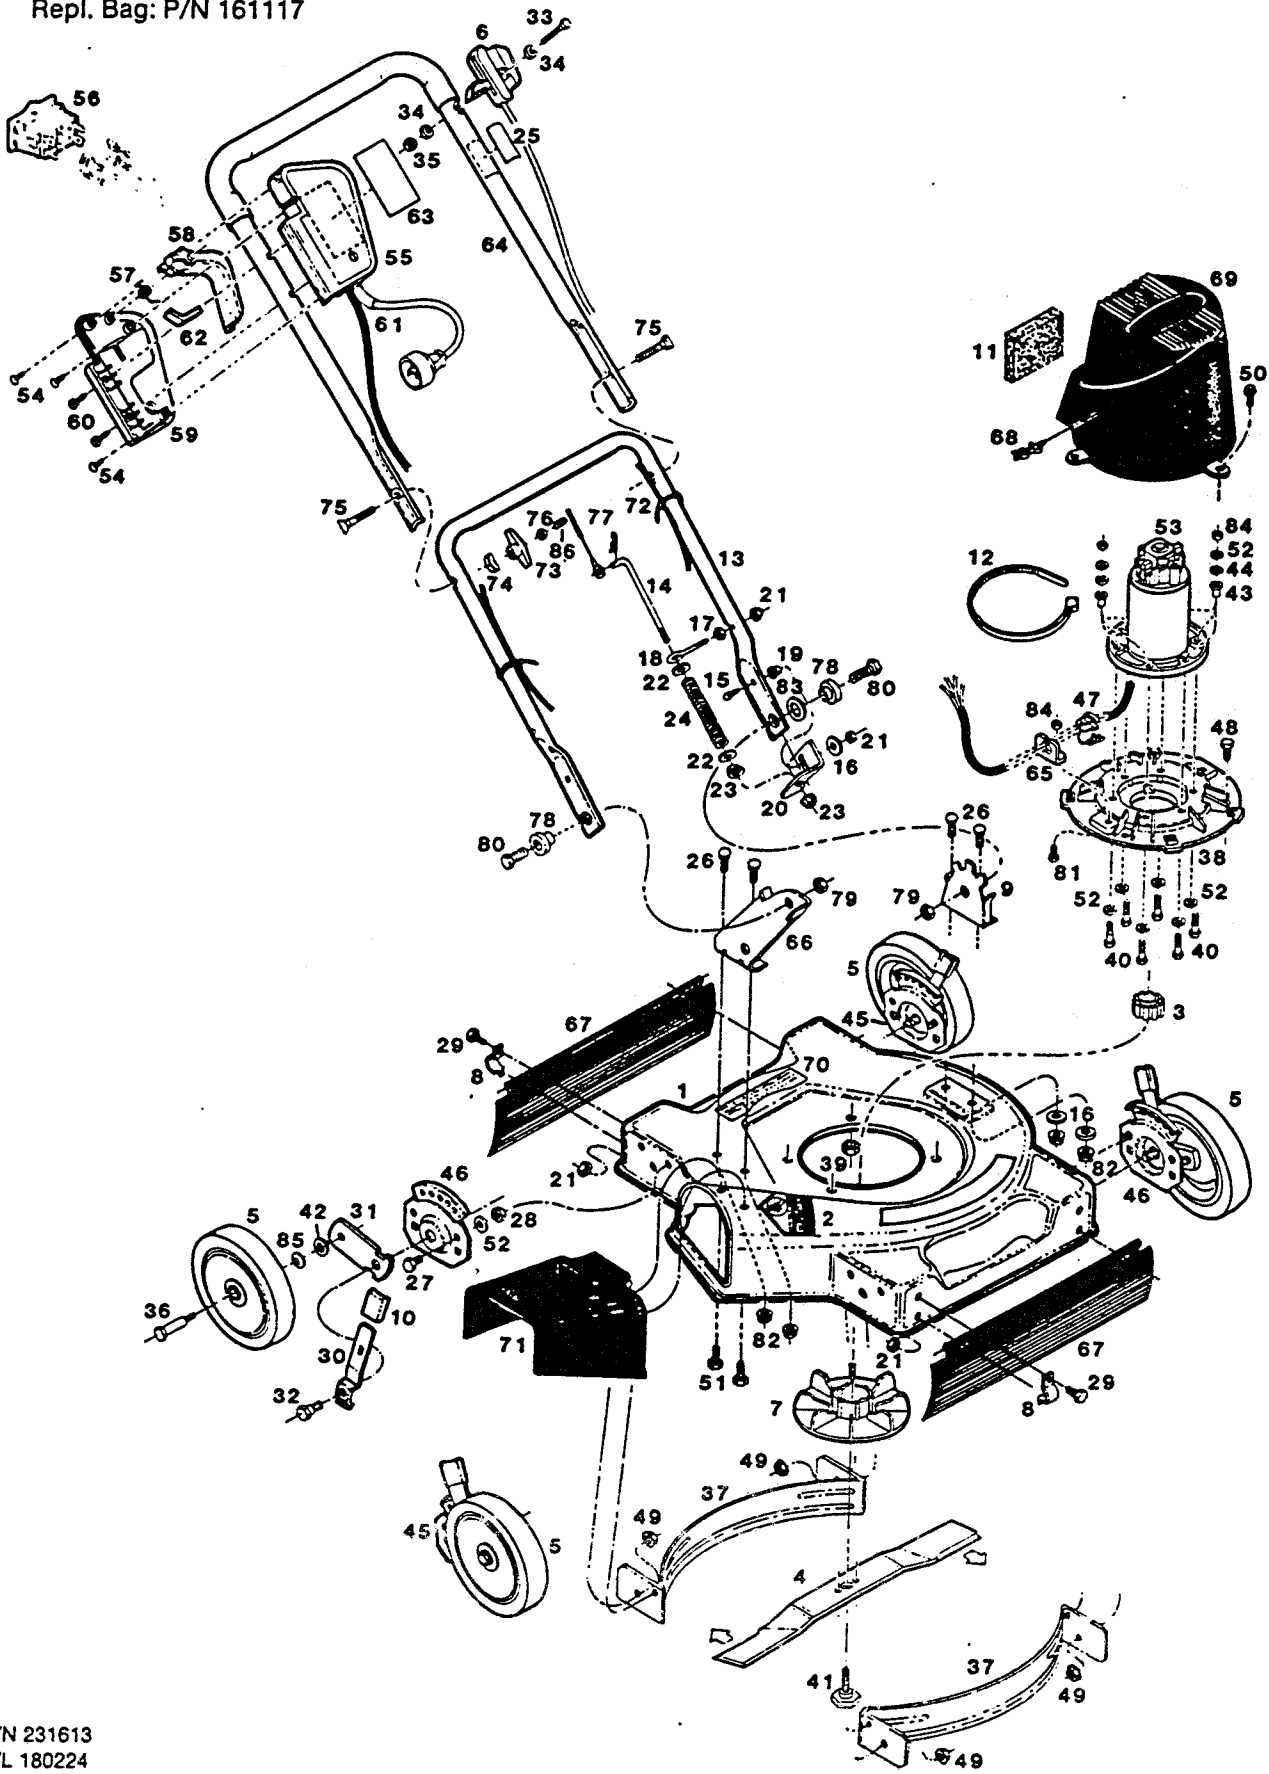

MODEL: WSO119L
19" CUT ELECTRIC ROTARY MOWER
Use Grass Catcher Model: GC12A
Grass Catcher: P/N 161109
Repl. Bag: P/N 161117

S/N 231613
P/L 180224
O/M 187211
P/B 713289

MODEL: WSO119L
19" CUT ELECTRIC ROTARY MOWER
Use Grass Catcher Model: GC12A
Grass Catcher: P/N 161109
Repl. Bag: P/N 161117

Index No.	Part No.	Description	Index No.	Part No.	Description
1	023677	Deck 19"	45	092650	Back Plate - Ht. Adj., R.H. Front, L.H. Rear
2	007518	Decal - Danger	46	092643	Back Plate-Ht. Adj., L.H. Front, R.H. Rear
3	018507	Adapter-Blade	47	447771	Strain Relief-Electric Cord
4	018515	Blade-19"	48	450346	Bolt-5/16-18 x 3/4
5	043000	Wheel - 7" White-Plastic	49	156406	Nut - 3/8-16 Flange Lock
6	050708	Control-Handle Release	50	457192	Screw - #10-32 x 1/2 Self Tap
7	099705	Fan - Electric Motor	51	457499	Bolt - 1/4-20 x 7/16 Self Tap
8	106914	Clip - Trailing Shield	52	462093	Washer - Flat 1/4"
9	107318	Handle Bracket L.H.	53	610154	Motor - Electric
10	114462	Tip-Adjuster Lever	54	152801	Screw - #8 - 12 x 3/4"
11	113761	Filter-Electric Motor	55	630277	Switch Box Body
12	113951	Cable Tie 15"	56	630285	Switch - Control
13	072751	Handle-Lower	57	630293	Spring - Lever
14	107805	Rod-Handle Lock	58	630301	Lever - Switch Box
15	151522	Screw - #10-24 x 3/4 Hex	59	630327	Switch Box Cover
16	151555	Washer - Flat 1/4" I.D. 1 O.D.	60	630343	Screw - #10-8 x 1 1/4"
17	151985	Nut - #10-24 Hex	61	630350	Wire Harness Assembly
18	153890	Eye bolt #10-24 x 2	62	667113	Bracket - Switch
19	154047	Spacer - Lock Plate	63	680793	Decal - Handle Control
20	179341	Plate - Lock	64	657908	Handle - Upper Coated
21	452318	Nut - #10-24 Nylock	65	664144	Bracket - Cord
22	462093	Washer - Flat 1/4"	66	665281	Handle Bracket RH.
23	715078	Nut - 1/4-20 Flange Whiz	67	673236	Shield - Trailing
24	775825	Spring - Handle Latch	68	667519	Clip - Cord
25	147421	Decal - Handle Control	69	667501	Shroud - Electric Motor (When ordering new shroud also order 667519 Clip Cord)
26	150011	Bolt-Carriage 1/4-20 x 5/8	70	680801	Decal - U.L. Control No.
27	715045	Bolt - 1/4-20 x 3/4	71	713263	Chute Deflector
28	715508	Nut - 1/4-20 Toplock	72	110379	Cable Tie
29	458687	Screw - #10 - 24 x 1/2	73	113589	Knob - Wing
30	776500	Setting Lever - Ht. Adj.	74	150201	Curved Washer
31	092688	Wheel Arm	75	151936	Bolt - Curved Head 5/16 - 18 x 2 1/4
32	153650	Shoulder Bolt - Ht. Adj.	76	310045	Nut - 5/16 - 18
33	154112	Bolt - Plastic Handle Control	77	490011	Hairpin - Cotter
34	154120	Washer - Plastic Handle Control	78	673251	Bushing Pivot Plastic
35	154138	Nut - Plastic Handle Control	79	715086	Nut - 3/8 - 16 Top Lock
36	150060	Wheel Bolt	80	715326	Bolt - 3/8 - 16 x 1"
37	093047	Baffle - Deck	81	715052	Bolt - 1/4 - 20 x 1/2"
38	172080	Plate - Motor	82	715078	Nut - 1/4 - 20 Flange Lock
39	310151	Nut - 5/16-18 Nylock	83	461731	Washer - 3/8 Flat
40	312108	Bolt - 1/4"-20 x 1-1/4	84	715508	Nut - 1/4 - 20 Top Lock
41	380527	Bolt - Blade	85	715607	Washer - 3/8 Belleville
42	715417	Washer - Flat	86	110064	Cap-Plastic
43	380576	Bushing - Nylon Flange			
44	380584	Washer - Plastic			

- When servicing this unit use only genuine General Power OEM replacement parts that are specifically designed and engineered for this particular model.
- Do not operate unit unless all parts are properly attached and in good working order.
- Parts are right or left hand as viewed from the operator's position.
- Specifications are subject to change without notice.

S/N 231613
P/L 180224
O/M 187211
P/B 713289