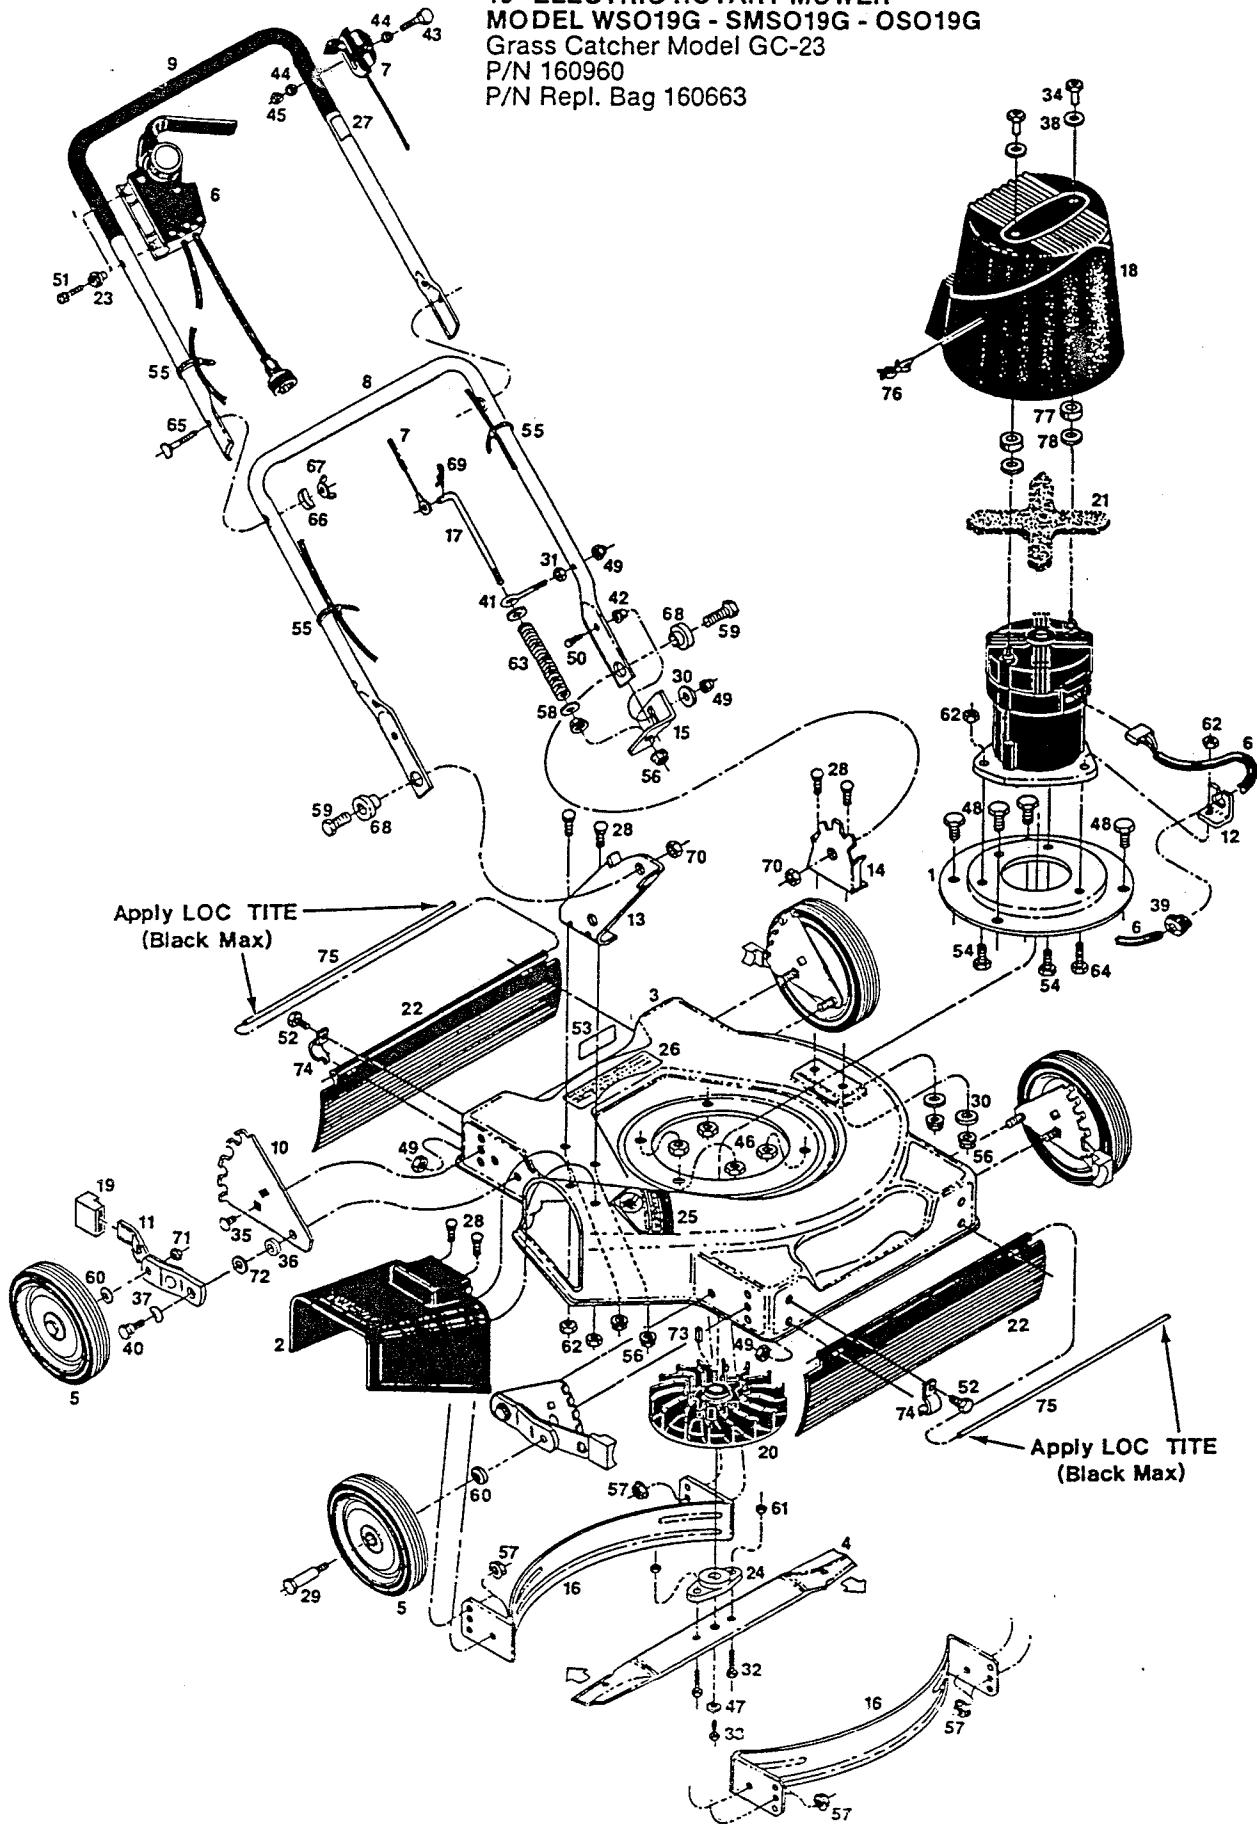

19" ELECTRIC ROTARY MOWER
MODEL WSO19G - SMSO19G - OSO19G
Grass Catcher Model GC-23
P/N 160960
P/N Repl. Bag 160663

19" ELECTRIC ROTARY MOWER
MODEL WSO19G - SMSO19G - OSO19G
Grass Catcher Model GC-23
P/N 160960
P/N Repl. Bag 160663

Index No.	Part No.	Description	Index No.	Part No.	Description
1	698175	Plate - Motor	40	156125	Shoulder Bolt - Ht. Adj.
2	713263	Chute Deflector	41	153890	Eyebolt #10-24 x 2.00
3	015172	Deck - 19"	42	154047	Spacer - Lock Plate
4	030247	Blade - 19"	43	154112	Bolt - Plastic, Handle Control
5	498618	Wheel - 7 x 1.50	44	154120	Washer - Plastic, Handle Control
6	050690	Control - Electric Motor	45	154138	Nut - Plastic, Handle Control
7	050708	Control - Handle Release	46	310151	Nut - 5/16-18 Nylok
8	071662	Handle - Lower	47	311118	Washer - 5/16 Split Lock
9	071696	Handle - Upper	48	312066	Bolt 5/16-18 x 3/4 Hex
10	091249	Back Plate - Ht. Adj.	49	452318	Nut #10-24 Nylock
11	091033	Wheel Arm Assy.	50	459388	Screw #10-24 x 3/4 Hx HD
12	664144	BRKT - Cord	51	459446	Screw #10-24 x 1-1/2 Hx WHD
13	665281	Handle Bracket RH	52	458687	Screw #10-24 x 1/2 Hx HD
14	107318	Handle Bracket LH	53	714170	Decal - Model Number
15	107342	Lock Plate	54	715045	Bolt 1/4-20 x 3/4 Hx HD
16	665265	Baffle - Deck	55	110379	Cable Tie
17	107805	Rod - Handle Lock	56	715078	Nut 1/4-20 Flange Whiz
18	673269	Shroud - Electric Motor	57	451492	Nut 3/8-16 Top Lock Flange
19	112540	Tip - Adjuster Lever	58	715300	Washer .25 Flat
20	112748	Fan - Electric Motor	59	715326	Bolt 3/8-16 x 1.0
21	111427	Filter - Electric Motor	60	715607	Washer - 3/8 Belleville
22	113407	Shield - Trailing	61	715490	Nut 5/16-18 Top Lock
23	111732	Insulator - Electric Control	62	715508	Nut 1/4-20 Top Lock
24	132886	Adapter - Blade	63	775825	Spring - Handle Latch
25	007518	Decal - Danger	64	715292	Bolt 1/4-20 x 1 Hx HD
26	145607	Decal - U.L. Rating	65	151928	Bolt 5/16-18 x 1.75
27	147421	Decal - Handle Control	66	150201	Curved Washer
28	150011	Carriage Bolt 1/4-20 x 5/8	67	151795	Wingnut 5/16-18
29	157420	Wheel Bolt	68	097782	Pivot Bushing
30	151555	Washer .25 ID x 1.0 OD	69	490011	Hairpin - Cotter
31	151985	Nut Hex #10-24	70	715086	Nut 3/8-16 Lock
32	152108	Bolt HH 5/16-18 x 1 Grade 5	71	715524	Locknut - 3/8-16 Jam
33	152116	Bolt HH 5/16-24 x .75 Grade 8	72	156877	Washer - 3/8 Hardened
34	152173	Hex Nut - Motor Shroud	73	159103	Key
35	152405	Carriage Bolt 3/8 x 3/4	74	106914	Clip - Trailing Shield
36	156182	Washer - Plastic - Ht. Adj.	75	091314	Rod - Trailing Shield
37	152421	Spring Washer - Ht. Adj.	76	673277	Clip - Cord
38	152728	Washer - Shroud Retaining Nut	77	158394	Spacer
39	447771	Strain Relief - Electric Cord	78	150854	Washer 1/8

NOTE: Parts are right or left hand as viewed from operator position.
Specifications subject to change without prior notice.