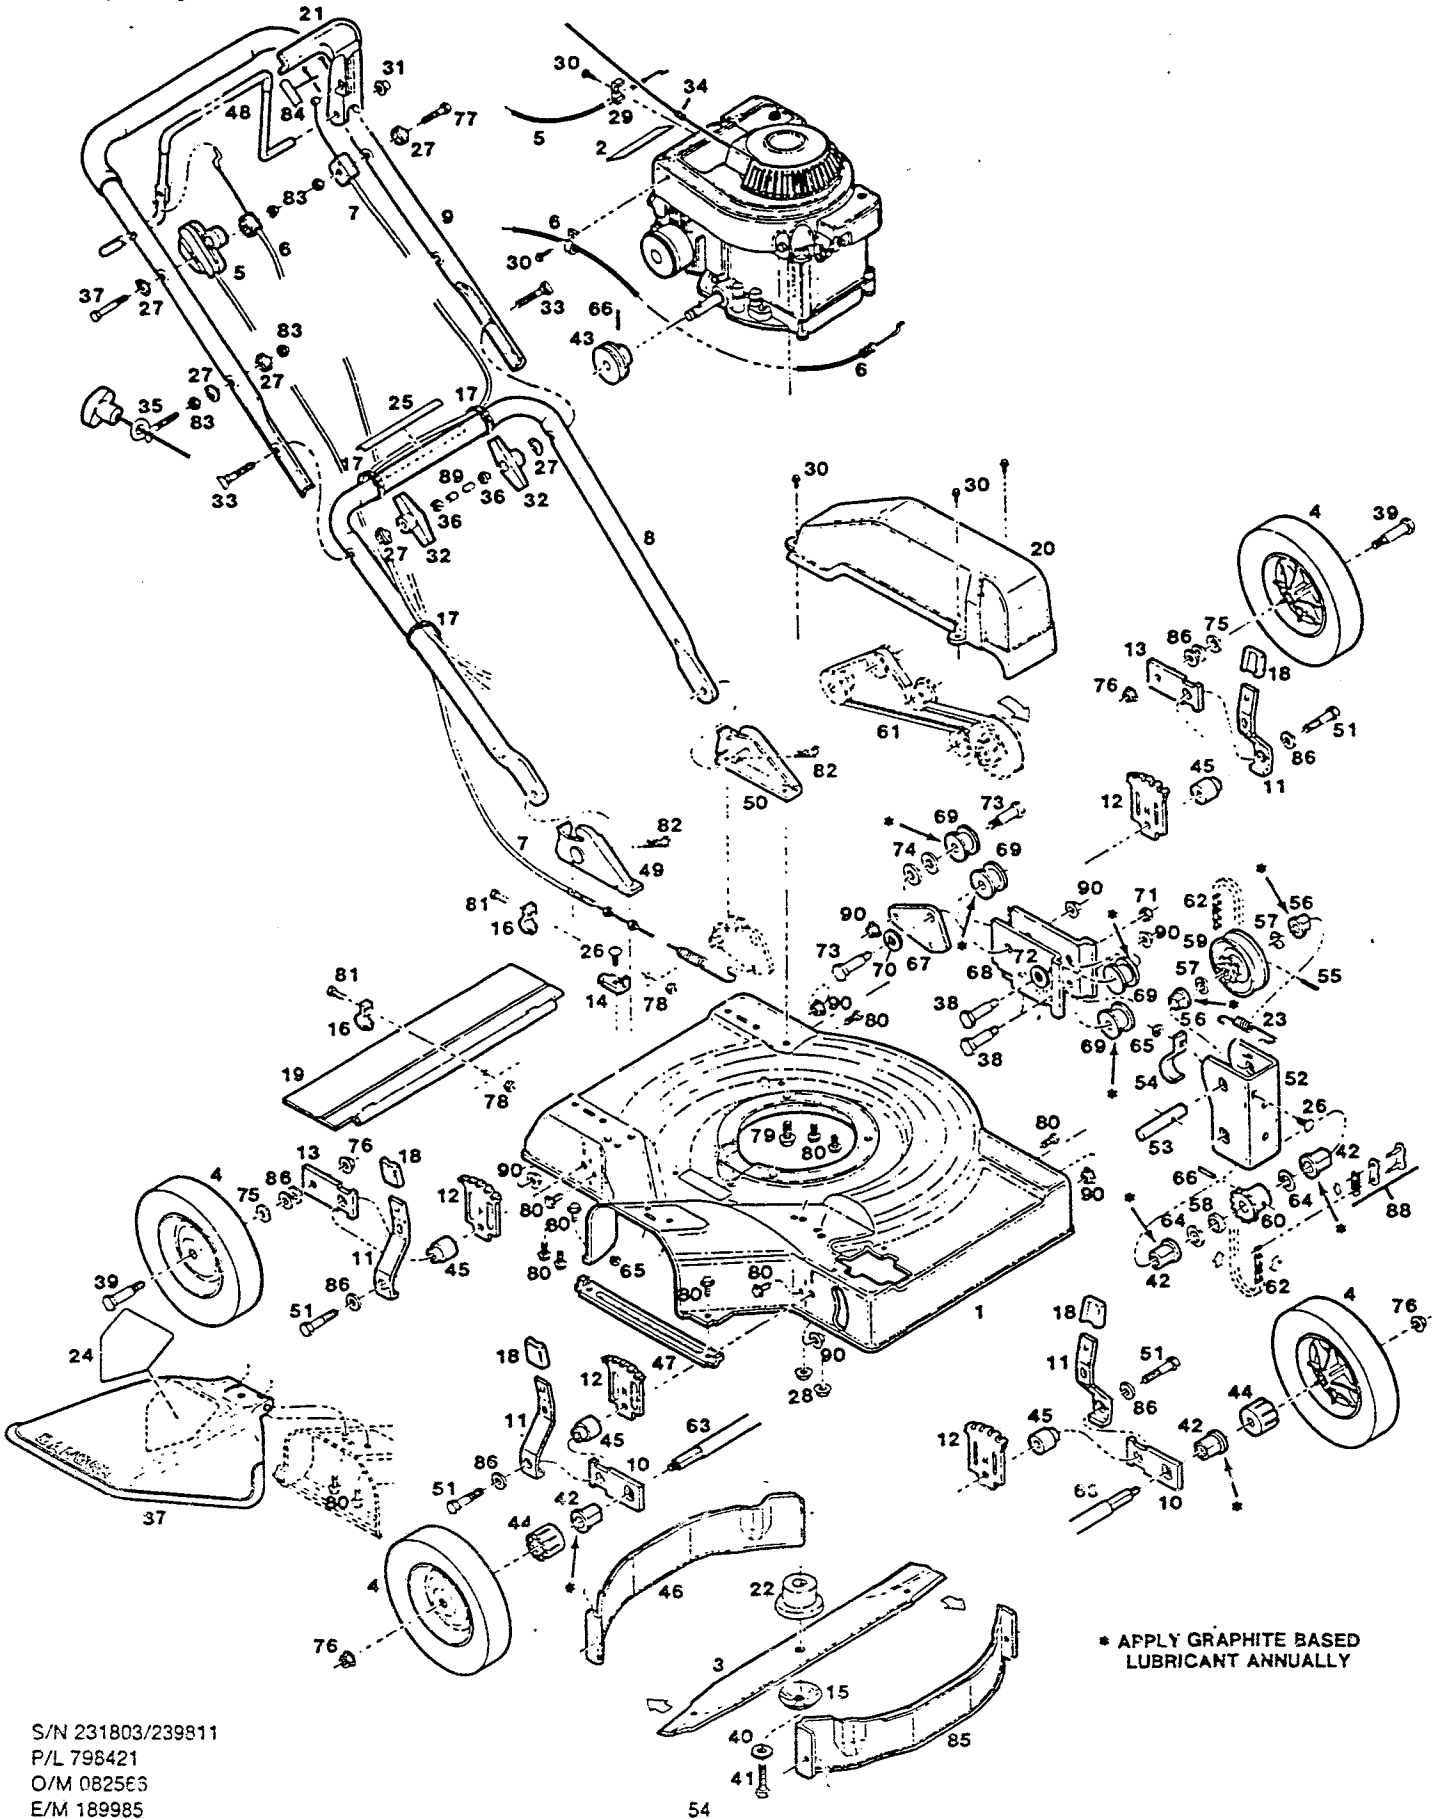

**MODEL: WSP21L
21" CUT SELF-PROPELLED SIDE-DISCHARGE ROTARY MOWER**

Use Grass Catcher Model GC12

Grass Catcher: P/N 161109

Repl. Bag: P/N 161117

* APPLY GRAPHITE BASED LUBRICANT ANNUALLY

S/N 231803/239911
P/L 798421
O/M 0825E5
E/M 189985

MODEL: WSP21L
21" CUT SELF-PROPELLED SIDE-DISCHARGE ROTARY MOWER
Use Grass Catcher Model GC12
Grass Catcher: P/N 161109
Repl. Bag: P/N 161117

Index No.	Part No.	Description	Index No.	Part No.	Description
1	022103	Deck - 21" Front Drive - Red	46	092122	Baffle - Rear
	023192	Deck - 21" Front Drive - Green	47	093377	Guard - Blade
2	009415	Decal - Blade Warning	48	178640	Bail - Engine/Blade Control
3	031377	Blade 21"	49	093153	Handle Bracket R.H.
4	042614	Wheel 8"	50	093161	Handle Bracket L.H.
5	051219	Control - Throttle	51	312355	Screw - Hex Head 3/8-16 x 2
6	052241	Control - Cable - Engine/Blade	52	017426	Bracket - Axle
7	052589	Control - Drive	53	105908	Jack Shaft
8	071563	Handle - Lower	54	133132	Chain Tensioner
9	072678	Handle - Upper	55	151142	Drive Pin 1/8 x 1
10	093385	Wheel Arm - Front	56	152488	Bushing - Rear Axle 1/2
11	085480	Lever - Setting	57	152553	Washer - Thrust 1/2
12	093401	Back Plate - Height Adjuster	58	152702	Spacer - Sprocket
13	093393	Wheel Arm - Rear	59	170662	Sprocket/Pulley
14	101634	Cable Mounting Bracket	60	170761	Sprocket - Axle
15	164681	Blade Washer	61	171538	V-Belt
16	106914	Clip - Trailing Shield	62	177576	Chain - #43-24 Links/w Master
17	110379	Cable Tie	63	178483	Drive Shaft
18	112540	Plastic Grip - Height Adjuster	64	311324	Washer - Thrust 5/8
19	114421	Trailing Shield	65	715078	Locknut - 1/4-20 Flange
20	115220	Cover - Belt	66	715193	Roll Pin - 3/16 x 1
21	114553	Lever - Drive Control	67	017400	Bracket - Idler
22	092221	Blade Adapter	68	088781	Bracket - Deck
23	138057	Spring - Axle Bracket	69	113977	Pulley - Idler
24	144063	Decal - C.P.S.C. Danger	70	156075	Washer - Flat 1/2
25	715557	Decal - Starting Instructions	71	715524	Nut - 3/8-16 Jam
26	150011	Bolt - Carriage - 1/4-20 x 5/8	72	155424	Washer - Flat 1/2
27	150201	Washer - Curved 5/16	73	156166	Bolt - Shoulder 2-3/8
28	157610	Nut - 5/16-18 Flange Lock	74	617894	Spacer
29	150318	Cable Clamp	75	715607	Washer - Belleville
30	150623	Screw - Self Tap #10 x 5/8	76	451492	Locknut - 3/8-16
31	380626	Palnut - 5/16	77	450379	Bolt - Hex 1/4-20 x 1-3/4
32	113589	Wing Knob	78	452318	Nut - #10-24 Hex Nylon Insert
33	151936	Bolt - Curved Head 5/16-18 x 2-1/4	79	457168	Bolt - 3/8-16 x 7/8 Thread Forming
34	152074	Rope Stop	80	457499	Bolt - 1/4-20 x 1/2 Thread Forming
35	152371	Rope Guide	81	458687	Bolt - Hex #10-24 x 1/2
36	310045	Nut - 5/16-19 Hex	82	715011	Hair Pin Cotter
37	153874	Bolt - 1/4-20 x 2-1/4 Hex	83	715037	Locknut - 1/4-20 Keps
38	157420	Bolt - Shoulder	84	794412	Decal - Drive Control
39	156158	Bolt - Wheel	85	091983	Baffle - Front
40	156877	Washer - Hardened	86	158469	Washer 3/8 Flat
41	157255	Bolt - Blade	87	391771	Chute Deflector Assembly
42	170472	Bushing - Drive Shaft	88	126607	Master Link - Chain
43	171421	Drive Pulley	89	110064	Bolt Cap - Plastic
44	176370	Adapter Drive	90	156406	Nut - 3/8-16 Flange Lock
45	177592	Bushing - Stepped			

- When servicing this unit use only genuine General Power OEM replacement parts that are specifically designed and engineered for this particular model.
- Do not operate unit unless all parts are properly attached and in good working order.
- Parts are right or left hand as viewed from the operator's position.
- Specifications are subject to change without notice.

S/N 231803/239811
P/L 796421
O/M 082566
E/M 189985