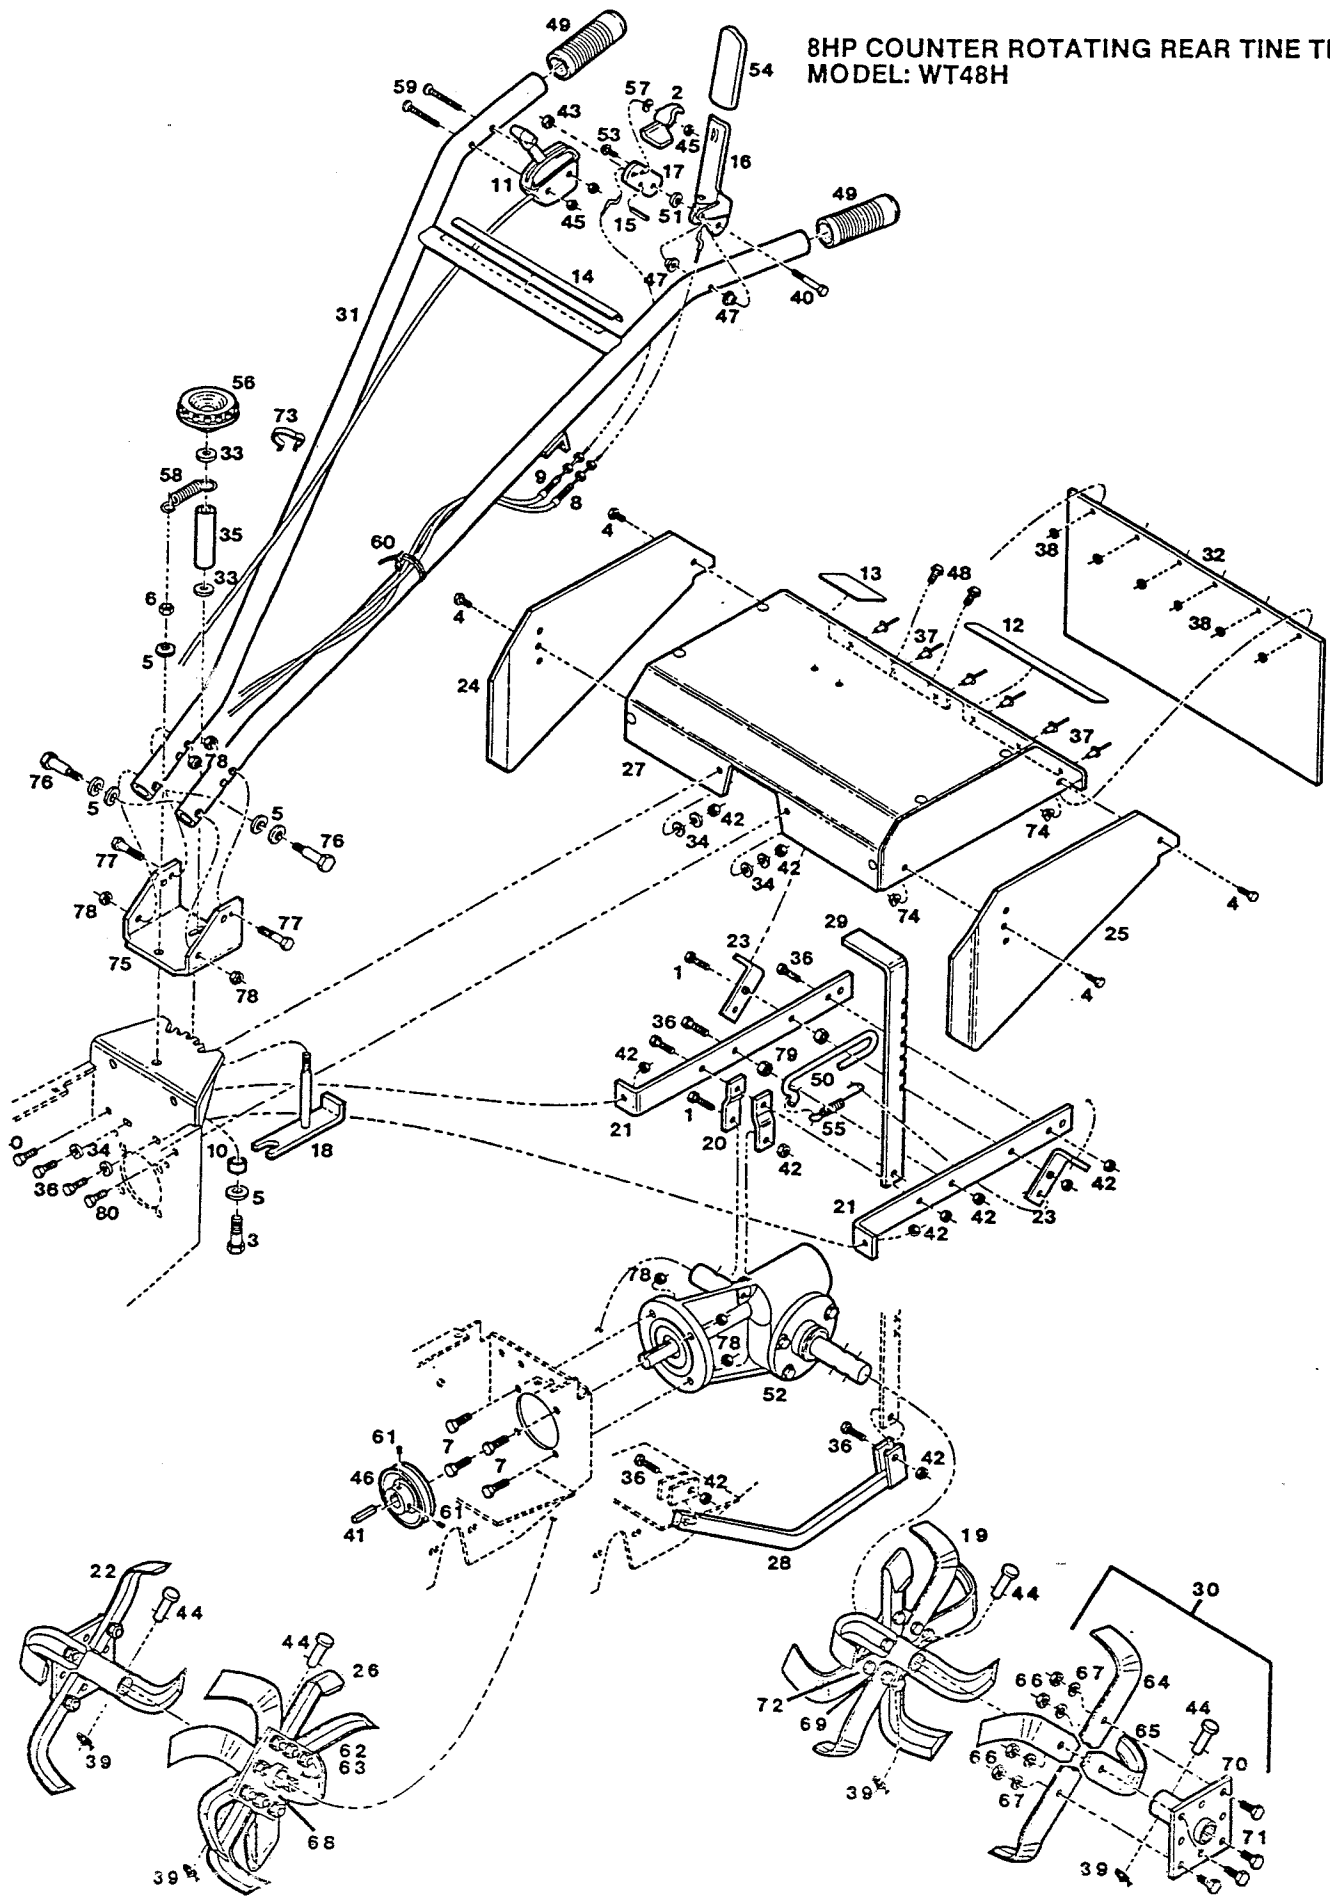

8HP COUNTER ROTATING REAR TINE TILLER
MODEL: WT48H

8HP COUNTER ROTATING REAR TINE TILLER
MODEL: WT48H

Index No.	Part No.	Description	Index No.	Part No.	Description
1	150250	Bolt - hex 5/16-18 x 1-1-1/2	41	616276	Key - square 3/16 x 1-3/8
2	558064	Catch - tine clutch arm	42	616342	Nut - hex lock 5/16-18
3	615922	Bolt - hex 1/2-13 x 1-3/4	43	715508	Nut - hex lock 1/4-20 top
4	158089	Screw - hex self tap 1/4-20 x 1/2	44	616532	Pin - clevis
5	156075	Washer - flat	45	452318	Nut - hex #10-24 nylock
6	616581	Nut - hex lock 1/2-13	46	616870	Pulley - drive, tine transmission
7	159020	Bolt - hex 3/8-16 x 1-1/2	47	584375	Bushing - nylon
8	530469	Cable - engine, tine drive	48	617514	Screw - tapping 5/16-18 x 5/8
9	530394	Cable - engaging, ground drive	49	619221	Grip - handle
10	617787	Spacer - latch	50	620310	Pusher - depth bar
11	530451	Control - throttle w/cable	51	156182	Washer - plastic
12	551648	Decal - CAUTION	52	591529	Transmission - tine drive
13	551655	Decal - WARNING	53	155366	Screw - hex #10-24 x 5/8
14	552885	Decal - Grd Drive, Tine	54	622662	Cover - clutch lever
15	380477	Pin - roll	55	623058	Spring - depth bar
16	558049	Lever - clutch, around drive	56	620195	Knob - handle lock
17	558080	Arm - tine clutch	57	154120	Washer - nylon
18	555615	Pull Bar - handle latch	58	620203	Spring - pull bar
19	575266	Tine Assembly LH inner	59	616052	Screw - slotted hex #10-24 x 2-1/4
20	558098	Bracket - transmission	60	621672	Tie - cable
21	571372	Support - dirt shield	61	156208	Set Screw 5/16-18 x 1/4
22	575647	Tine Assembly RH outer	62	556209	Tine - 11" RH
23	558106	Bracket - dirt shield	63	556217	Tine - 11" RH
24	573642	Plate - side RH	64	617209	Tine - 13" RH
25	573659	Plate - side LH	65	617217	Tine - 13" RH
26	575274	Tine Assembly RH inner	66	615633	Nut - hex 3/8-24
27	575837	Shield - dirt	67	150185	Washer - split lock 3/8
28	571679	Bar - skid	68	575969	Hub - tines, short
29	575704	Bar - depth	69	617787	Spacer - tine
30	575647	Tine Assembly LH outer	70	575977	Hub - tines, long
31	575845	Handle	71	624940	Bolt - hex 3/8-24 x 1 GR5
32	584359	Flap - dirt	72	624957	Bolt - hex 3/8-24 x 1-1/4 GR5
33	715417	Washer - flat 3/8	73	621003	Clip - throttle cable
34	715185	Washer - flat 5/16	74	715078	Nut - hex 1/4-20 flange
35	620187	Spacer - pull bar pin	75	575886	Bracket - handlebar
36	615831	Bolt - hex 5/16-18 x 1-1/4	76	157495	Bolt - shoulder 3/8-16 x 2 1/8
37	764225	Pop Rivet	77	312355	Bolt - hex 3/8-16 x 2
38	715136	Washer - flat	78	715086	Nut - hex 3/8-16 top lock
39	584391	Hairpin Cotter	79	626838	Nut - hex 1/2-13
40	615781	Bolt - hex 1/4-20 x 2 1/4	80	152108	Bolt - hex 5/18-18 x 1