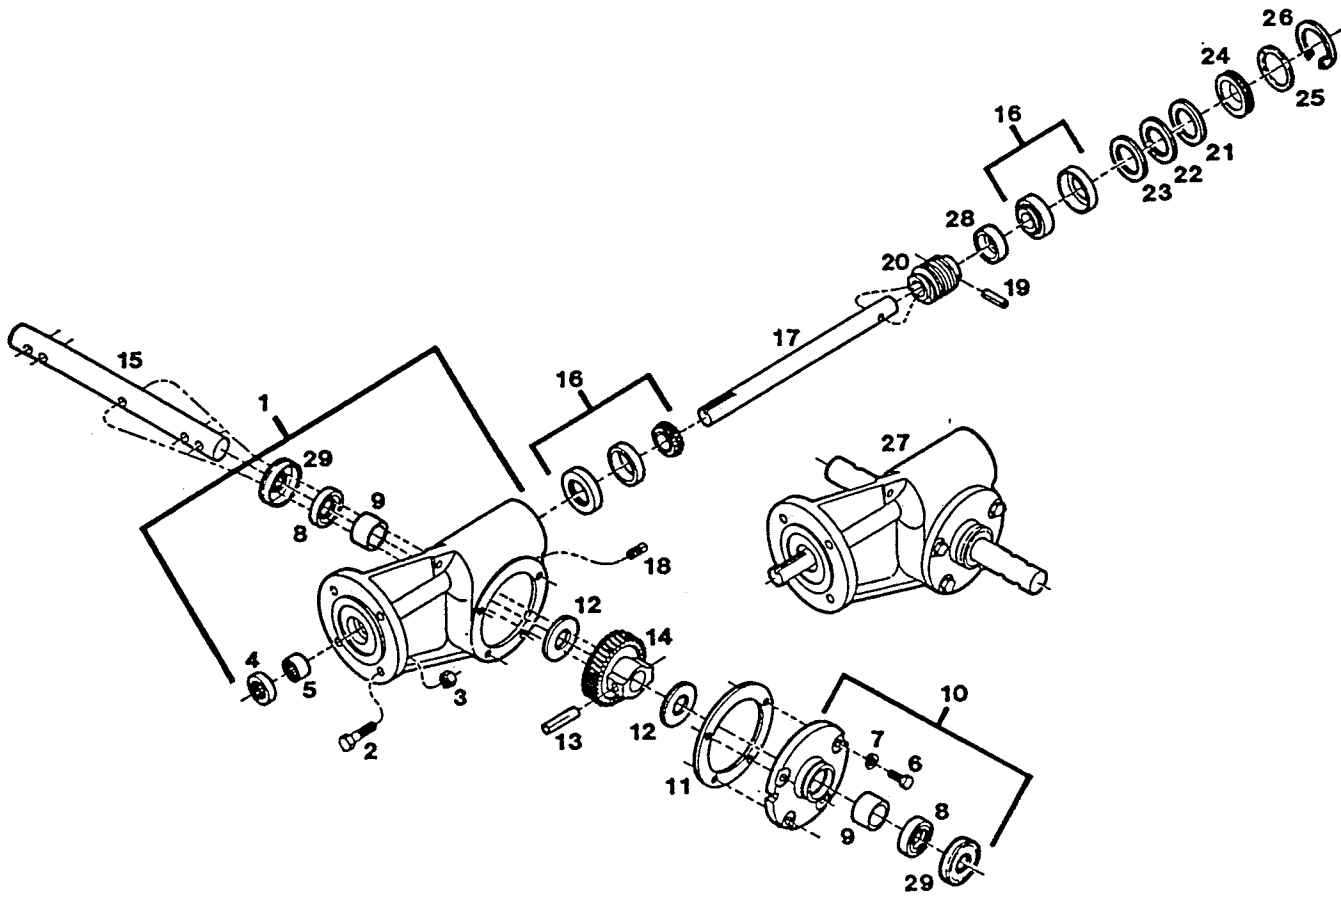

8HP COUNTER ROTATING REAR TINE TILLER
MODEL: WT48H

Index No.	Part No.	Description	Index No.	Part No.	Description
1	150250	Bolt - hex 5/16-18 x 1-1-1/2	41	616276	Key - square 3/16 x 1-3/8
2	558064	Catch - tine clutch arm	42	616342	Nut - hex lock 5/16-18
3	615922	Bolt - hex 1/2-13 x 1-3/4	43	715508	Nut - hex lock 1/4-20 top
4	158089	Screw - hex self tap 1/4-20 x 1/2	44	616532	Pin - clevis
5	156075	Washer - flat	45	452318	Nut - hex #10-24 nylock
6	616581	Nut - hex lock 1/2-13	46	616870	Pulley - drive, tine transmission
7	159020	Bolt - hex 3/8-16 x 1-1/2	47	584375	Bushing - nylon
8	530469	Cable - engine, tine drive	48	617514	Screw - tapping 5/16-18 x 5/8
9	530394	Cable - engaging, ground drive	49	619221	Grip - handle
10	617787	Spacer - latch	50	620310	Pusher - depth bar
11	530451	Control - throttle w/cable	51	156182	Washer - plastic
12	551648	Decal - CAUTION	52	591529	Transmission - tine drive
13	551655	Decal - WARNING	53	155366	Screw - hex #10-24 x 5/8
14	552885	Decal - Grd Drive, Tine	54	622662	Cover - clutch lever
15	380477	Pin - roll	55	623058	Spring - depth bar
16	558049	Lever - clutch, around drive	56	620195	Knob - handle lock
17	558080	Arm - tine clutch	57	154120	Washer - nylon
18	555615	Pull Bar - handle latch	58	620203	Spring - pull bar
19	575266	Tine Assembly LH inner	59	616052	Screw - slotted hex #10-24 x 2-1/4
20	558098	Bracket - transmission	60	621672	Tie - cable
21	571372	Support - dirt shield	61	156208	Set Screw 5/16-18 x 1/4
22	575647	Tine Assembly RH outer	62	556209	Tine - 11" RH
23	558106	Bracket - dirt shield	63	556217	Tine - 11" RH
24	573642	Plate - side RH	64	617209	Tine - 13" RH
25	573659	Plate - side LH	65	617217	Tine - 13" RH
26	575274	Tine Assembly RH inner	66	615633	Nut - hex 3/8-24
27	575837	Shield - dirt	67	150185	Washer - split lock 3/8
28	571679	Bar - skid	68	575969	Hub - tines, short
29	575704	Bar - depth	69	617787	Spacer - tine
30	575647	Tine Assembly LH outer	70	575977	Hub - tines, long
31	575845	Handle	71	624940	Bolt - hex 3/8-24 x 1 GR5
32	584359	Flap - dirt	72	624957	Bolt - hex 3/8-24 x 1-1/4 GR5
33	715417	Washer - flat 3/8	73	621003	Clip - throttle cable
34	715185	Washer - flat 5/16	74	715078	Nut - hex 1/4-20 flange
35	620187	Spacer - pull bar pin	75	575886	Bracket - handlebar
36	615831	Bolt - hex 5/16-18 x 1-1/4	76	157495	Bolt - shoulder 3/8-16 x 2 1/8
37	764225	Pop Rivet	77	312355	Bolt - hex 3/8-16 x 2
38	715136	Washer - flat	78	715086	Nut - hex 3/8-16 top lock
39	584391	Hairpin Cotter	79	626838	Nut - hex 1/2-13
40	615781	Bolt - hex 1/4-20 x 2 1/4	80	152108	Bolt - hex 5/18-18 x 1

8HP COUNTER ROTATING REAR TINE TILLER
MODEL: WT48H