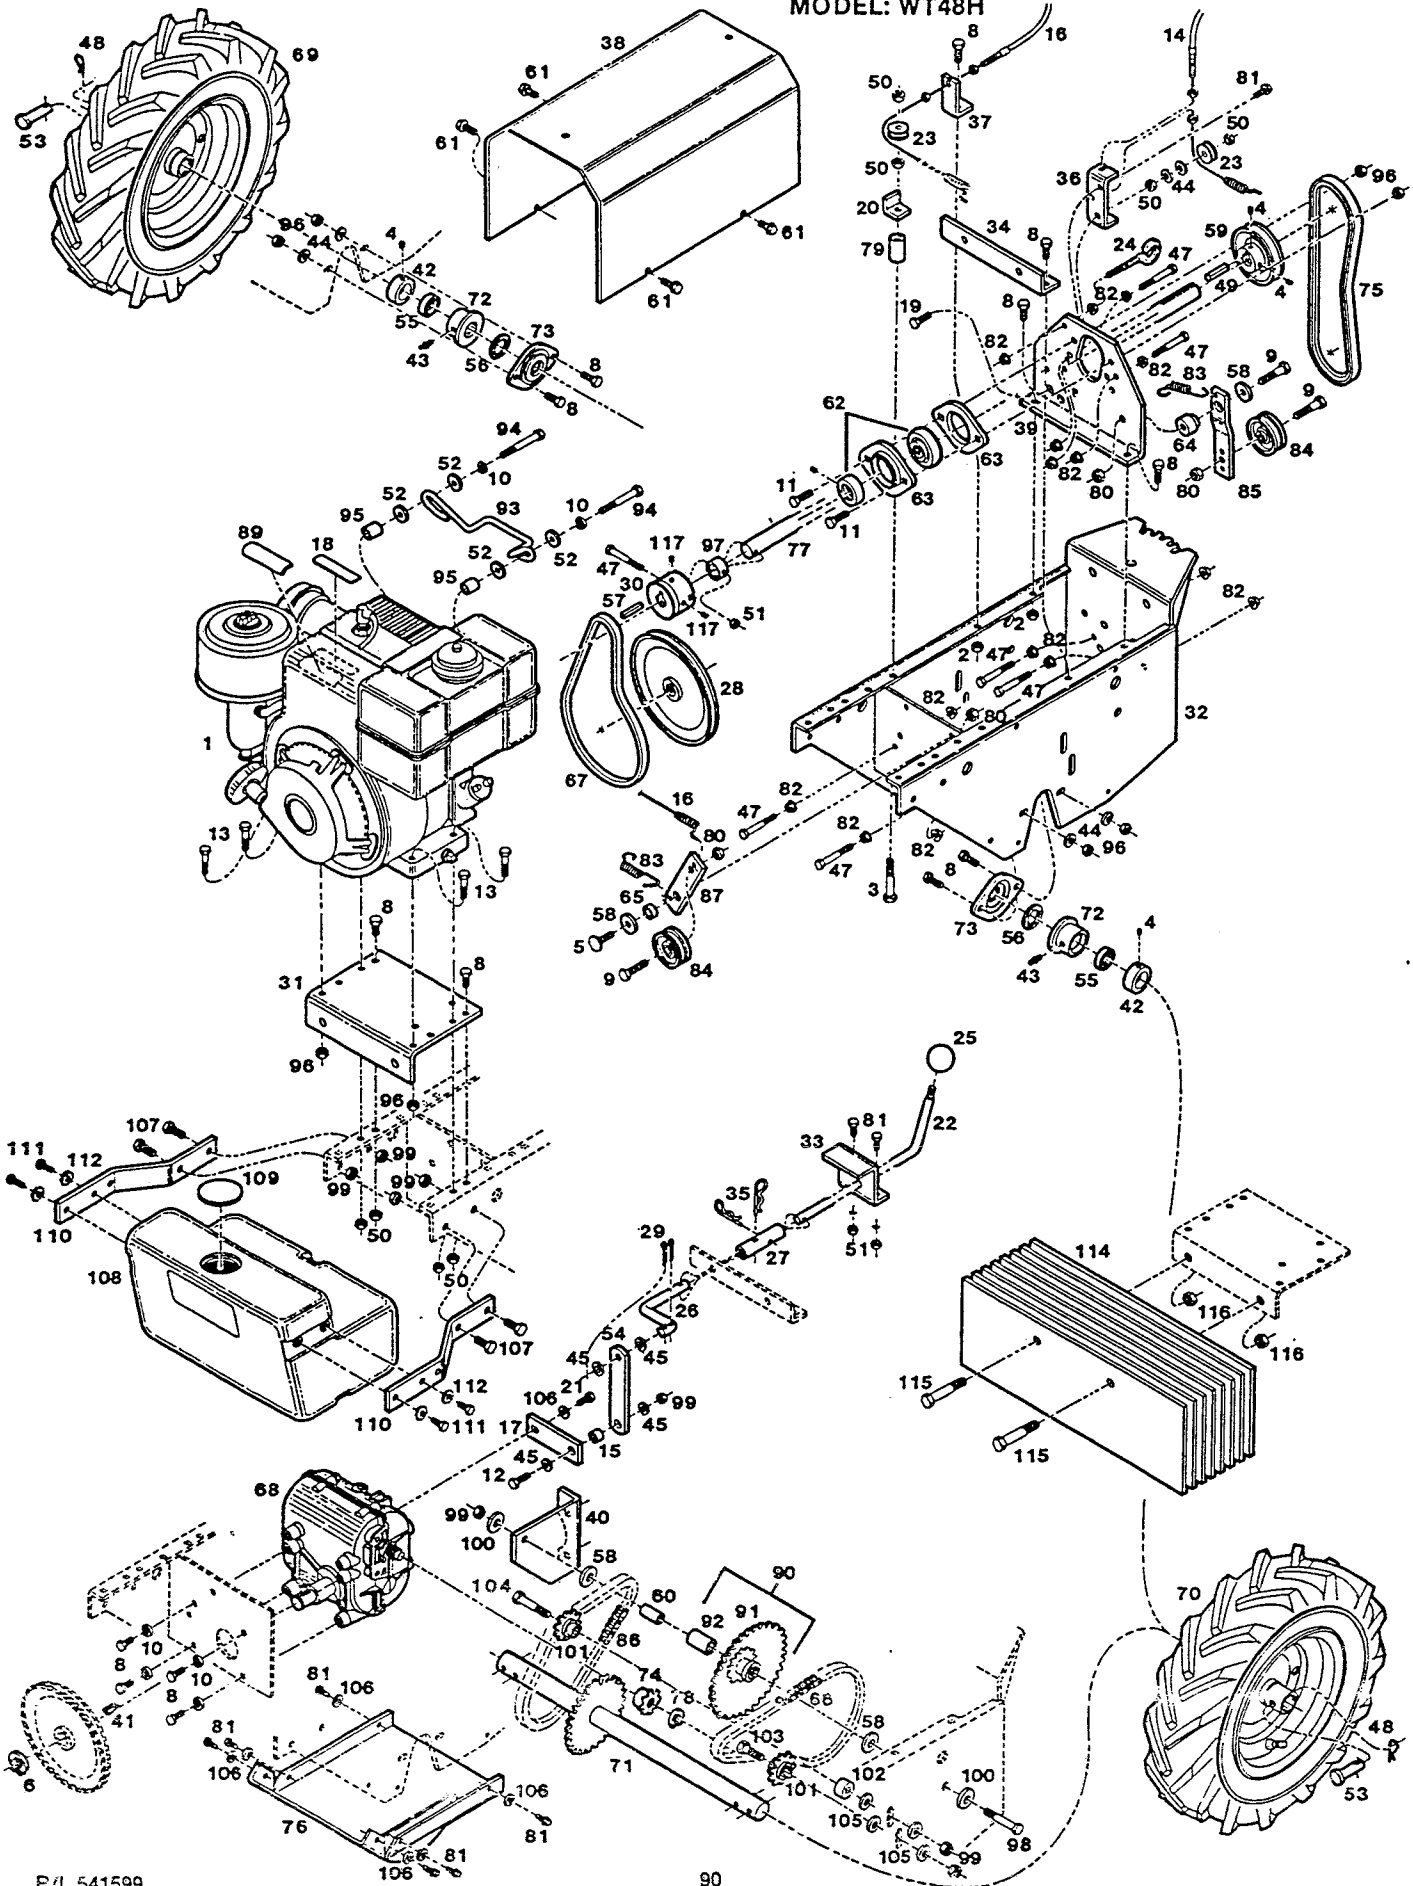

8HP COUNTER ROTATING REAR TINE TILLER
MODEL: WT48H

**8HP COUNTER ROTATING REAR TINE TILLER
MODEL: WT48H**

Index No.	Part No.	Description	Index No.	Part No.	Description
1	*	Engine - 8 H.P.	61	617514	Bolt - hex self tap 5/16-18 x 5/8
2	157610	Nut - hex lock 5/16-18 flange	62	617795	Bearing - drive shaft
3	623439	Bolt - hex 5/16-18 x 2-1/2	63	617811	Flange - bearing retainer
4	315093	Set screw 5/16-18 x 1/4	64	617878	Bushing - pilot, idler arm
5	154369	Bolt - hex shoulder 3/8-16 x 1-1/4	65	617886	Bushing - idler arm
6	159285	Ring - retaining	66	584144	Chain - drive 54 links
7	157305	Set screw 1/4-20 x 1/4	67	628776	Belt - wheel drive
8	450346	Bolt - hex 5/16-18 x 3/4	68	171264**	Transmission - wheel drive (Tecumseh/Peerless Model 700-033)
9	159020	Bolt - hex 3/8-16 x 1-1/2	69	622118	Wheel - drive, w/tire RH
10	311118	Washer - split lock 5/16	70	622126	Wheel - drive, w/tire LH
11	152108	Bolt - hex 5/16-18 x 1	71	591800	Axle - drive wheels w/sprocket
12	158972	Bolt - hex 1/4-20 x 1	72	584227	Bearing - axle
13	460311	Bolt - hex 5/16-18 x 1-3/4	73	558023	Flange - bearing retainer
14	530493	Cable - engaging, tine drive	74	620021	Sprocket - axle drive
15	467829	Bushing - arm	75	584425	Belt - tine drive
16	530501	Cable - engaging, ground drive	76	552836	Shield - dirt
17	558189	Lever - shift on transmission	77	623181	Shaft - drive, tiller tines
18	551713	Decal - Place Free Hand Here	78	620807	Ring - retaining
19	380402	Bolt - hex 5/16-18 x 1 1/2	79	156489	Spacer - bracket
20	555318	Bracket - angle	80	624908	Nut - hex lock 3/8-16
21	616144	Bolt - hex 1/4-28 x 1/2	81	158089	Screw - hex self tap 1/4-20 x 1/2
22	098897	Lever - shift	82	715078	Nut - hex 1/4-20 whiz flange
23	112177	Roller - cable	83	584383	Spring - idler
24	555359	Guide - cable	84	170530	Pulley - idler
25	616359	Knob - shift lever	85	557579	Arm - tine idler
26	557512	Rod - shift	86	584151	Chain - drive 48 links
27	557520	Connector - shift rod/lever	87	572149	Arm - drive idler
28	098863	Pulley - wheel drive transmission	88	715300	Washer - flat 1/4
29	317016	Pin - cotter	89	551846	Decal - CAUTION Disengage
30	098889	Pulley - drive, on engine	90	434969	Sprocket Assembly w/ bearing Includes 91 and 92
31	014639	Plate - engine mount	91		Sprocket - idler
32	575332	Frame - chassis	92	423624	Bearing - sprocket
33	558247	Guide - shift lever	93	557553	Keeper - belt, engine
34	558163	Bracket - shift rod	94	158154	Bolt - hex 5/16-18 x 2-3/4
35	317040	Hairpin Cotter	95	469544	Spacer - belt keeper
36	558148	Support - cable	96	715490	Nut - hex top lock 5/16-18
37	558155	Bracket - cable	97	557405	Spacer - engine pulley
38	574954	Cover - belts and pulleys	98	456780	Bolt - hex 3/8-16 x 2-1/2
39	575670	Support - rear bearing	99	715086	Nut - hex lock 3/8-16
40	575183	Bracket - idler sprocket	100	715417	Washer 3/8 SAE
41	615534	Key - woodruff #9	101	584433	Sprocket - idler
42	557447	Collar - axle	102	158394	Spacer - upper sprocket
43	624890	Fitting - lubrication	103	457176	Bolt - hex 3/8-16 x 1 1/4
44	715185	Washer - flat 5/16	104	459032	Bolt - hex 3/8-16 x 2-1/4
45	159921	Washer - flat 3/8	105	156877	Washer - flat 3/8
46	615831	Bolt - hex 5/16-18 x 1-1/4	106	615690	Washer - flat 1/4
47	616094	Bolt - hex 1/4-20 x 2-1/2	107	715326	Bolt - hex 3/8-16 x 1
48	715011	Hairpin cotter	108	584409	Tank - front weight
49	616276	Key - square 3/16 x 1-3/8	109	584417	Cap - weight tank
50	616342	Nut - hex lock 5/16-18	110	575340	Bracket - weight tank
51	715508	Nut - hex lock 1/4-20	111	159004	Screw - hex 1/4-20 x 3/4
52	616508	Washer - flat	112	461715	Washer - ext tooth lock
53	616532	Pin - clevis	113	380238	Nut-insert 1/4-20
54	558171	Link - shifter	114	571786	Plate - front weight
55	616565	Seal - dust	115	615930	Bolt - hex 1/2-13 x 4
56	584110	Seal - felt ring	116	616581	Nut - hex 1/2-13 ctr lock
57	616284	Key - square 1/4 x 2	117	159608	Set screw 5/16-18 x 7/16
58	616854	Washer - flat 3/8 special			
59	616870	Pulley - drive, tine transmission			
60	432971	Stake - sprocket bearing			