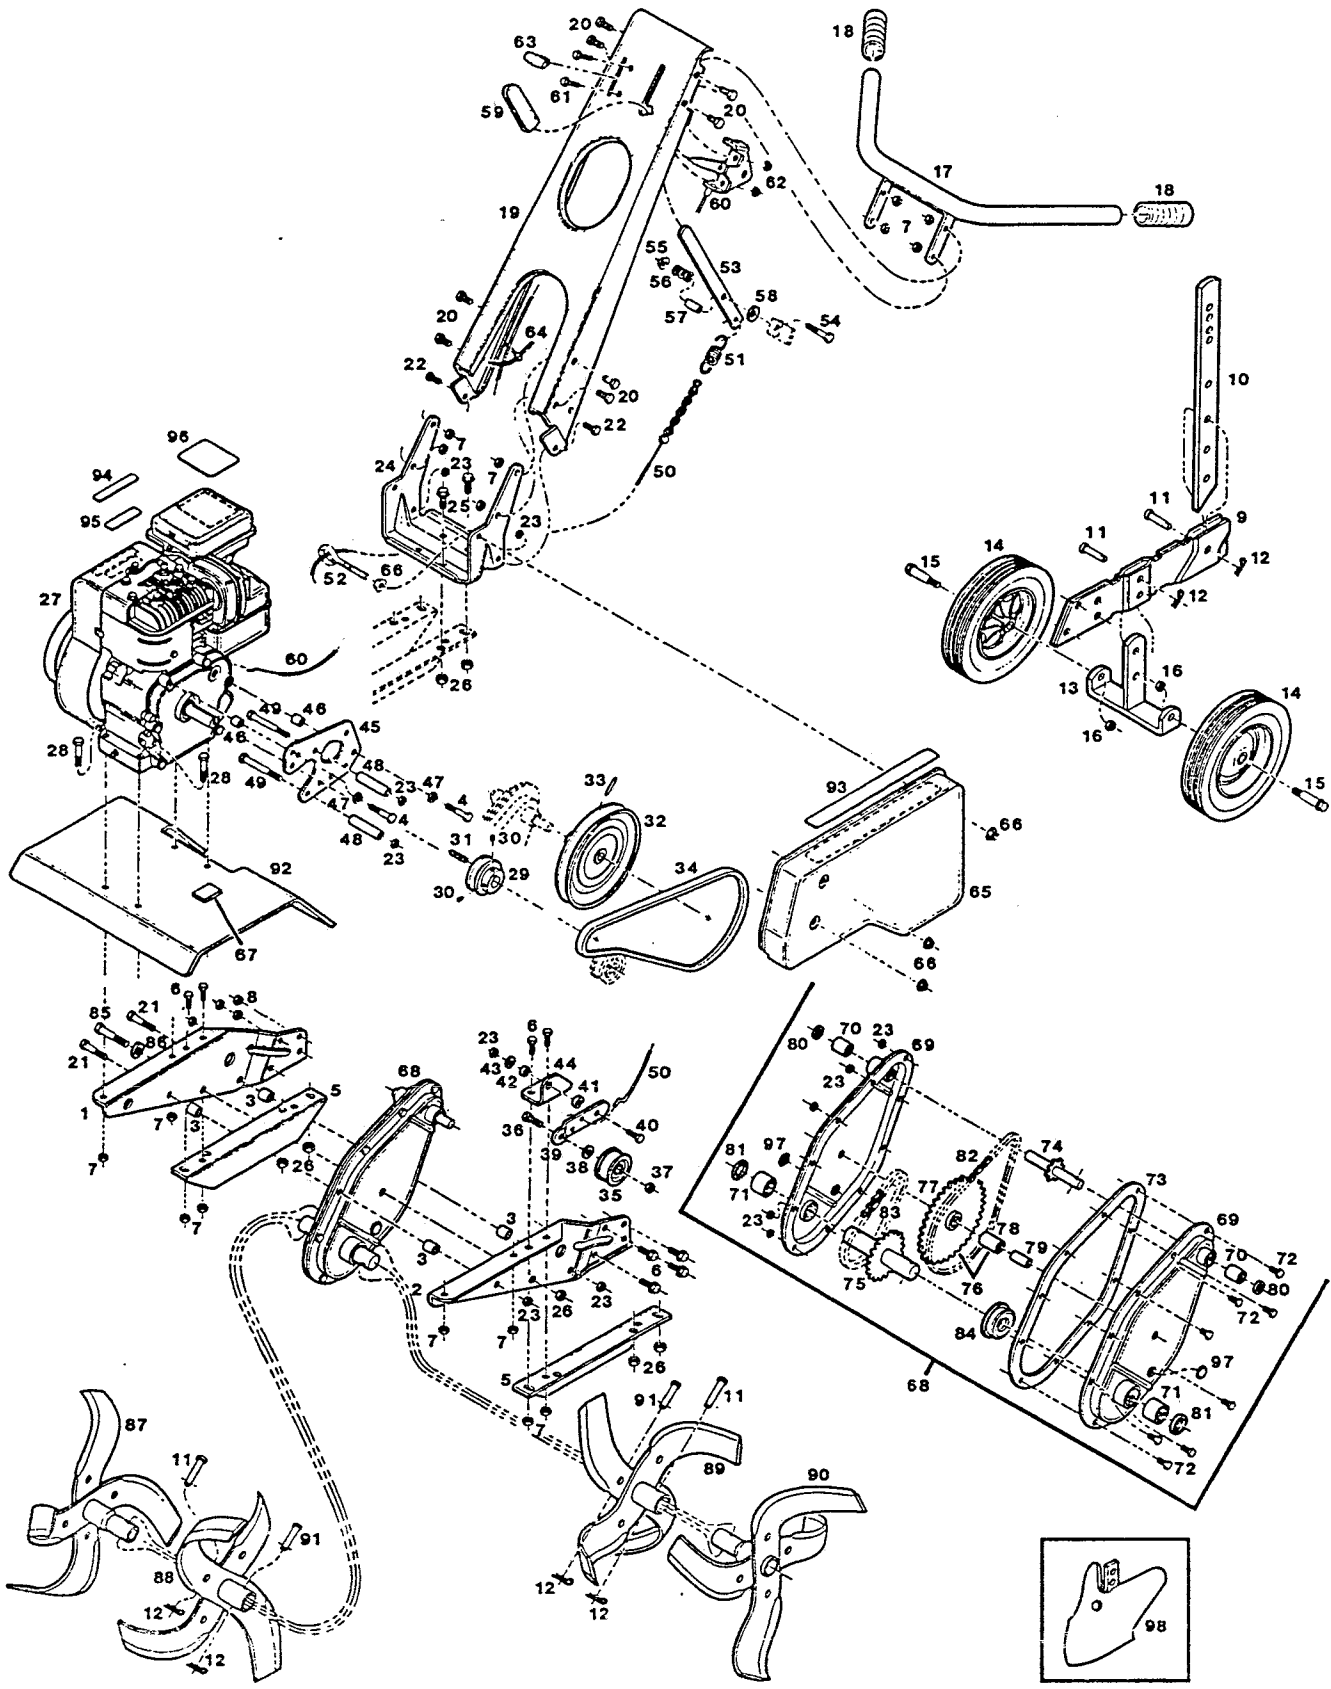

5HP CHAIN DRIVE FRONT TINE TILLER
MODEL: WT55H

**5HP CHAIN DRIVE FRONT TINE TILLER
MODEL: WT55H**

REF. NO.	PART NO.	DESCRIPTION	REF. NO.	PART NO.	DESCRIPTION
1	446914	Beam - support RH	52	155234	Eyebolt - cable guide
2	446898	Beam - support LH	53	422188	Lever - control, tine drive
3	468256	Spacer - beam	54	450379	Bolt - hex 1/4-20 x 1-3/4
4	150433	Bolt - hex 1/4-20 x 2	55	451419	Nut - hex 1/4-20 top lock flange
5	575159	Angle - frame	56	775072	Spring - lever tension
6	152108	Bolt - hex 5/16-18 x 1	57	468801	Spacer - spring
7	715490	Nut - hex 5/16-18 top lock	58	715607	Washer - belleville
8	452193	Nut - hex 5/16-18 whiz	59	761585	Grip - control lever
9	771576	Bracket - depth bar	60	781419	Control - throttle w/cable
10	435289	Bar - depth	61	458687	Screw - hex slotted #10-24 x 1/2
11	616532	Pin - clevis 3/8 x 1-9/16	62	715334	Nut - hex #10-24 keps
12	715011	Hairpin Cotter	63	744037	Knob - throttle lever
13	771600	Bracket - wheel	64	110379	Cable tie
14	498634	Wheel - 8"	65	575761	Guard - belt
15	153668	Bolt - wheel	66	715078	Nut - hex 1/4-20 whiz
16	715086	Nut - hex 3/8-16 lock	67	446799	Pad - idler pulley
17	575191	Handlebar Assembly	68	591909	Transmission Assembly Includes ref 69-86
18	751032	Grip - handlebar	69	592014	Housing - transmission, half w/bearings Includes ref 70 and 71
19	574913	Panel - handlebar	70	423608	Bearing - input shaft
20	450437	Bolt - hex 5/16-18 x 5/8	71	423632	Bearing - output shaft
21	153874	Bolt - hex 1/4-20 x 2-1/4	72	715052	Bolt - hex 1/4-20 x 1/2
22	449587	Bolt - hex 1/4-20 x 5/8	73	762039	Gasket - transmission housing
23	715508	Nut - hex 1/4-20 x top lock	74	417691	Shaft - input w/sprocket
24	447011	Channel - handle support	75	417725	Shaft - output w/sprocket
25	458968	Bolt - hex 3/8-16 x 1 whiz	76	434969	Sprocket Assembly w/bearing Includes ref 77 and 78
26	715441	Nut - hex 3/8-16 whiz	77	434829	Sprocket and Hub Assembly
27	*	Engine - 5 HP	78	423624	Bearing - sprocket
28	150250	Bolt - hex 5/16-18 x 1-1/2	79	432971	Sleeve - bearing
29	618744	Pulley - engine	80	774760	Seal - input shaft
30	315093	Set screw - pulley	81	774737	Seal - output shaft
31	446369	Key - pulley 3/16 sq x 1-1/4	82	425389	Chain - roller, No. 42
32	419689	Pulley - transmission	83	425397	Chain - roller, No. 420
33	715193	Pin-roll 3/16 x 1	84	468249	Spacer - tine shaft
34	421321	Belt - drive	85	459032	Bolt - hex 3/8-16 x 2-1/4
35	672923	Pulley - idler	86	461780	Washer - int. tooth lock 3/8
36	457176	Bolt - hex 3/8-16 x 1-1/4	87	571109	Tine Assembly with hub - RH outer
37	715524	Nut - hex 3/8 - 16 jam	88	571083	Tine Assembly with hub - RH inner
38	461731	Washer - idler pulley	89	571075	Tine Assembly with hub - LH inner
39	779165	Arm - idler	90	571091	Tine Assembly with hub - LH outer
40	715045	Bolt - hex 1/4-20 x 3/4	91	488965	Pin - clevis 5/16 x 1-1/4
41	156174	Washer - flat 1/4	92	575175	Hood - tine
42	468728	Bushing - idler arm	93	551648	Decal - Operating Instructions
43	615690	Washer - flat 1/4	94	551713	Decal - Hand Placement
44	771386	Bracket - idler arm	95	551846	Decal - Caution Disengage
45	464206	Plate - belt guide	96	551655	Decal - Tine Warning
46	468694	Spacer - plate to engine	97	426379	Plug - plastic
47	715094	Washer - split lock 1/4	Optional Accessories		
48	468686	Spacer - belt guide	98	465856	Furrowing kit
49	450007	Bolt - hex 1/4-20 x 2-1/4			
50	519579	Cable - clutch control			
51	775155	Spring - cable			