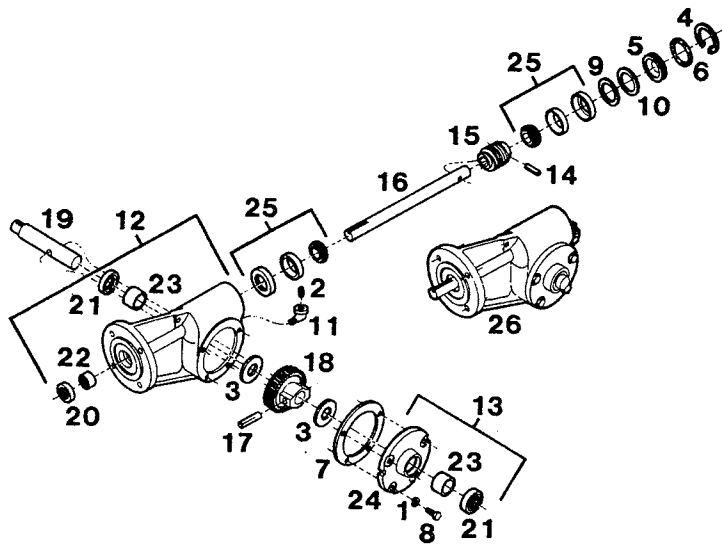

**5 HP Counter Rotating
Rear Tine Tiller
Model WTR5F**

WHEEL DRIVE TRANSMISSION

Ref. No.	Part No.	Description
1.	311118	Lockwasher - 5/16 Split
2.	615500	Plug-Pipe
3.	616417	Washer-Thrust
4.	616425	Ring-Retaining
5.	616433	Plug-"O" Ring
6.	616441	Ring-"O"
7.	616755	Gasket-Gear Cover
8.	617019	Bolt-5/16-18x7/8 HX HD
9.	621334	Shim-.003
10.	621342	Shim-.005
11.	622175	Elbow-Street
12.	622381	Transmission Housing w/Bearings and Seals
13.	622399	Cover Assembly
14.	155515	Pin-1/4x1-1/8
15.	616730	Worm
16.	617084	Shaft-Worm
17.	616466	Pin-3/8x2 Drive-Lok
18.	616698	Wheel-Worm
19.	621854	Shaft-Axle
20.	616383	Seal-Oil
21.	616391	Seal-Double Oil
22.	616524	Bearing-Needle
23.	622324	Bearing-Sleeve
24.	572289	Cover
25.	545582	Bearing Assembly
26.	621862	Transmission Assembly