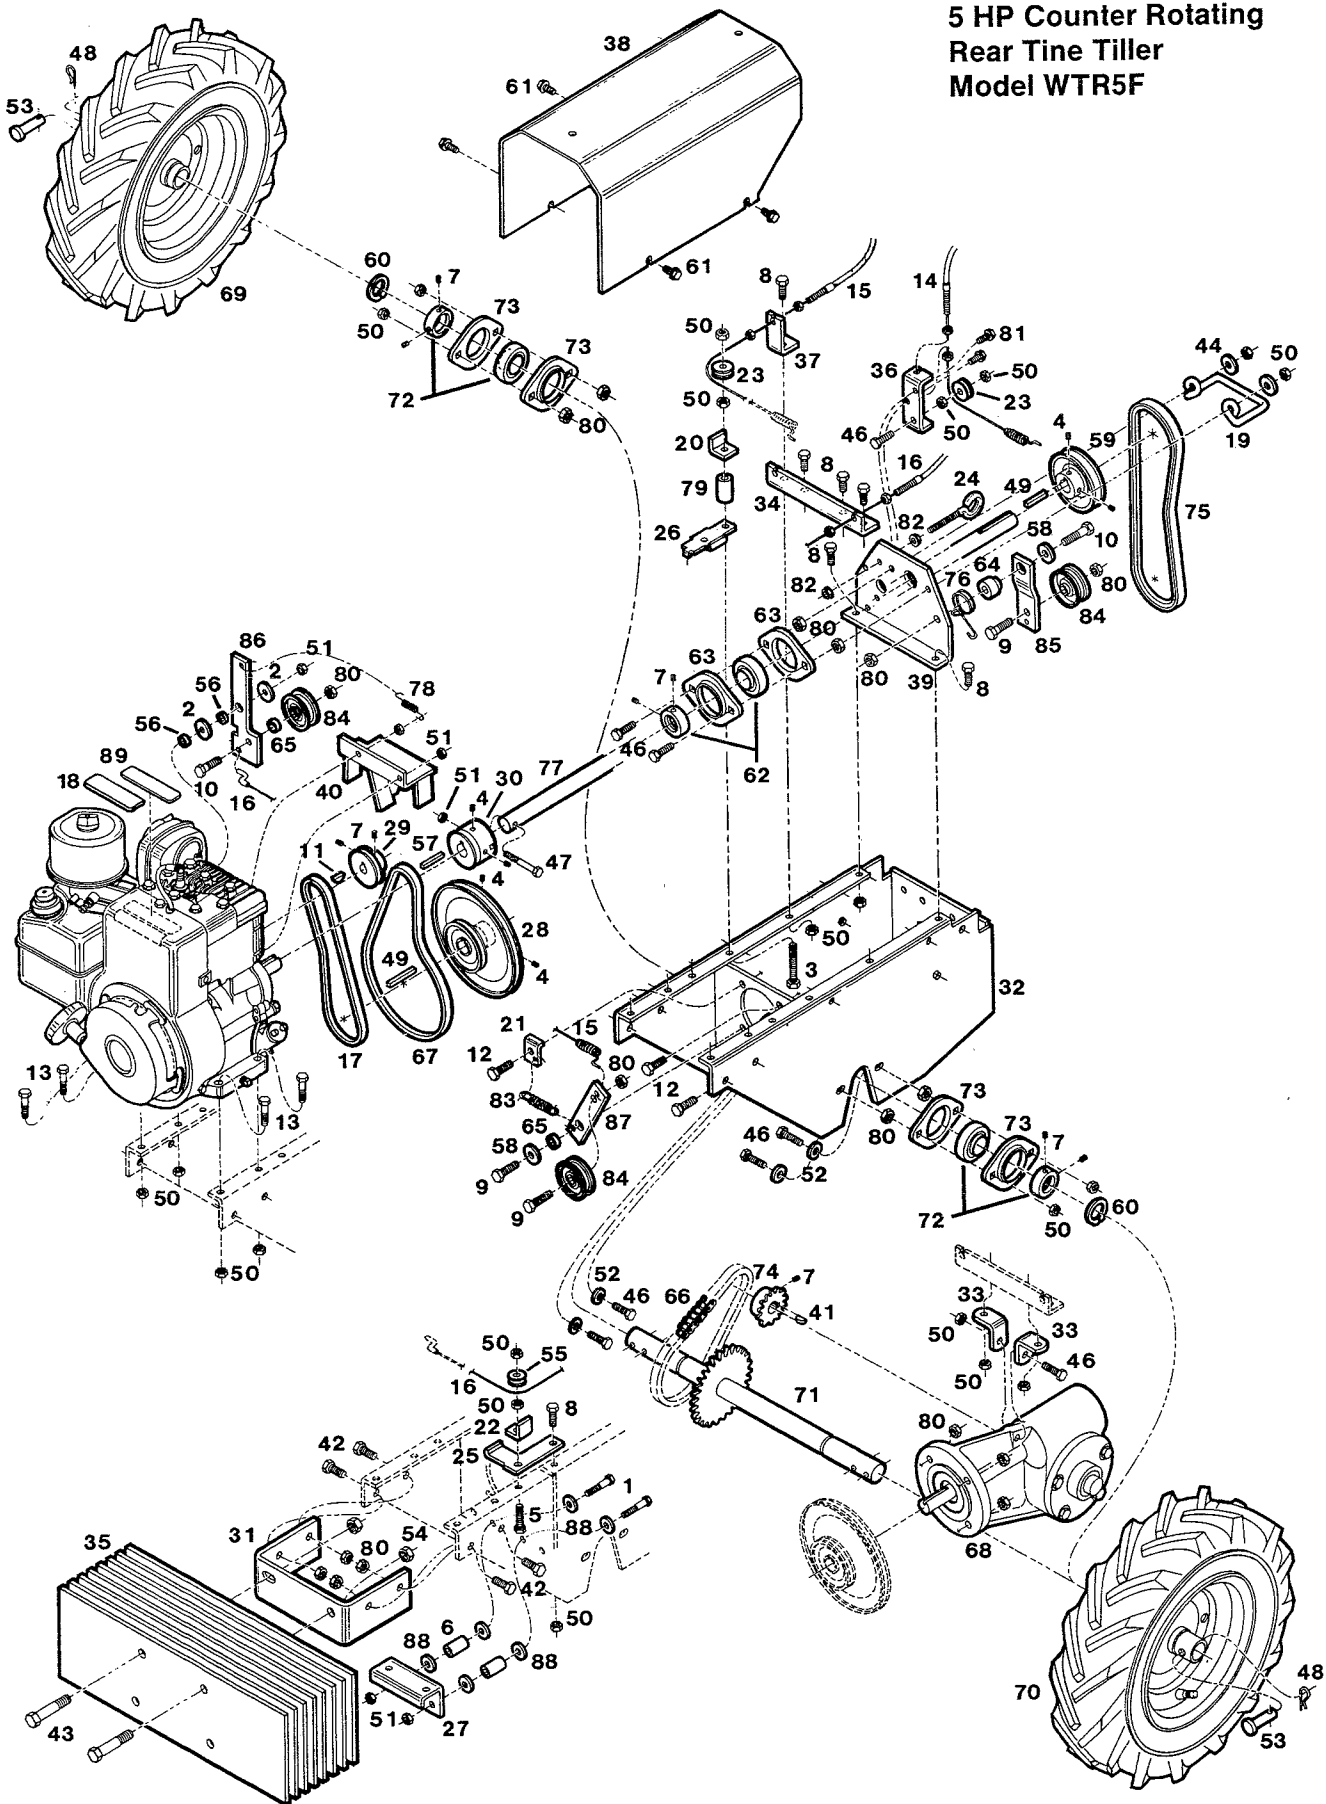

**5 HP Counter Rotating
Rear Tine Tiller
Model WTR5F**

**5 HP Counter Rotating
Rear Tine Tiller
Model WTR5F**

Ref. No.	Part No.	Description
1.	150433	Bolt-1/4-20x2 HX HD
2.	151555	Washer-1/4 IDx1 OD
3.	155176	Bolt-5/16-18x2 1/4 HX HD
4.	156208	Screw-5/16-18x1/4 Set
5.	156950	Bolt-5/16-18x1 1/4 HX HD
6.	156992	Spacer-1/4x1 1/4
7.	157305	Screw-1/4-20x1/4 Set
8.	312066	Bolt-5/16-18x3/4 HX HD
9.	312272	Bolt-3/8-16x1 1/2 HX HD
10.	312322	Bolt-3/8-16x1-3/4 HX HD
11.	446773	Key-1/8x5/8 Woodruff
12.	457176	Bolt-3/8-16x1 1/4 HX HD GR 5
13.	460311	Bolt-5/16-18x1 1/4 HX HD
14.	530022	Cable-Tine Drive
15.	530030	Cable-Ground Drive
16.	530048	Cable-Reverse Drive
17.	530162	Belt-Reverse
18.	551713	Decal-Place Free Hand
19.	555243	Keeper-Upper Belt
20.	555318	Bracket-Angle
21.	555326	Retainer-Spring
22.	555334	Bracket-Angle
23.	555342	Roller-Clutch Cable
24.	555359	Guide-Cable
25.	555623	Keeper-Reverse Belt
26.	555631	Keeper-Forward Belt
27.	556357	Keeper-Belt
28.	556399	Pulley-Fwd/Rev Transmission
29.	556456	Pulley-Rev Engine
30.	556464	Pulley-Fwd Engine
31.	571398	Bracket-Weight
32.	571638	Weldment-Chassis
33.	571695	Bracket-"L"
34.	571703	Brace-Cross
35.	571786	Plate-Weight
36.	572131	Support-Cable
37.	572156	Bracket-Drive Control
38.	572164	Cover
39.	572255	Support-Rear
40.	573824	Weldment-Belt Keeper
41.	615534	Key-#9 Woodruff
42.	615591	Bolt-3/8-16x1 HX HD
43.	615617	Bolt-1/2-13x2-3/4 HX HD
44.	615708	Washer-5/16 Nom Flat