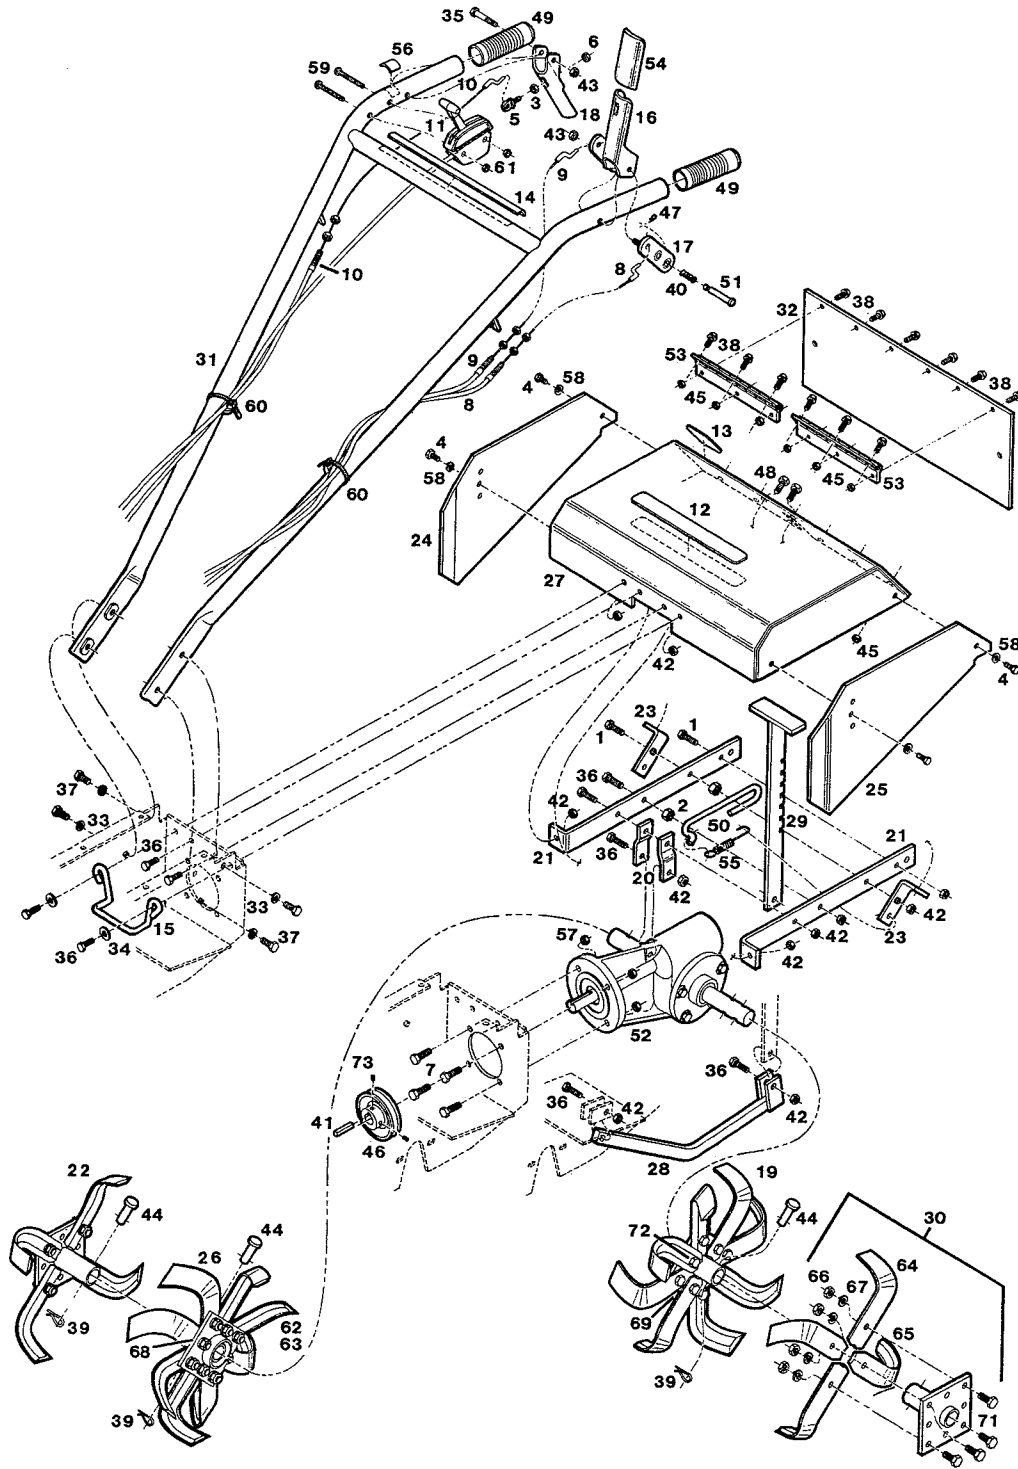

5 HP Counter Rotating
Rear Tine Tiller
Model WTR5F

**5 HP Counter Rotating
Rear Tine Tiller
Model WTR5F**

Ref. No.	Part No.	Description	Ref. No.	Part No.	Description
1.	150250	Bolt - 5/16x1½ HX HD	37.	616128	Bolt - ¾-16x¾ HX HD
2.	310003	Nut - ½-13 HX	38.	616177	Screw - 10-24x½ WSR HD
3.	310052	Nut - ¼-20 HX	39.	616227	Pin - Hair
4.	449587	Bolt - ¼-20x¾ HX HD	40.	616243	Spring
5.	450478	Bolt - Spade	41.	616276	Key - 3/16x1¾
6.	452615	Nut - ¼-2 Elastic	42.	616342	Nut - 5/16-18 Lock
7.	457176	Bolt - ¾-16x1¼ HX HD GR 5	43.	616375	Nut - ¼-20 Lock
8.	530022	Cable - Tine Drive	44.	616532	Pin - Clevis
9.	530030	Cable-Ground Drive	45.	616615	Nut - #10-24 Lock
10.	530048	Cable-Reverse Drive	46.	616870	Pulley - 3½ OD
11.	530204	Control Throttle	47.	617126	Pin - Hair
12.	551648	Decal - Caution	48.	617514	Screw - 5/16-18 Self-tapping
13.	551655	Decal - Warning	49.	619221	Grip - Handle
14.	551663	Decal - Grd Drive & Tine Instructions	50.	620310	Pusher - Depth Bar
15.	555235	Keeper - Lower Belt	51.	621235	Pin - Clutch Clevis
16.	555433	Lever - Wheel Clutch	52.	621870	Transmission Assembly
17.	555441	Lever - Tine	53.	622183	Hinge
18.	555714	Lever - Reverse Clutch	54.	622662	Jacket - Clutch Lever
19.	571299	Tine Assembly	55.	623058	Spring - Depth Bar
20.	571323	Bracket - Transmission Support	56.	623462	Decal - Reverse
21.	571372	Bar - Dirt Shield Support	57.	624908	Nut - ¾-16 Lock
22.	571380	Tine Assembly	58.	715094	Lockwasher - ¼ Split
23.	571414	Bracket - Dirt Shield	59.	616052	Screw - #10-24x2¼ Philip HD
24.	573642	Plate - RH Side	60.	621672	Tie - Cable
25.	573659	Plate - LH Side	61.	452318	Nut 10-24 HX Nylok
26.	571505	Tine Assembly	62.	556209	Tine - 11" RH
27.	573667	Weldment - Dirt Shield	63.	556217	Tine - 11" LH
28.	571679	Weldment - Skid Bar	64.	556225	Tine - 13" RH
29.	571687	Weldment - Depth Bar	65.	556233	Tine - 13" LH
30.	571729	Tine Assembly	66.	615633	Nut - ¾-24 HX
31.	574087	Weldment - Handle	67.	615666	Lockwasher - ¾ Split
32.	574244	Flap - Dirt Shield	68.	617720	Weldment - Tube & Plate
33.	615666	Washer - ¾ Nom Lock	69.	617787	Spacer - Tine
34.	615708	Washer - 5/16 Nom Flat	70.	622290	Weldment - Tube & Plate
35.	615773	Bolt - ¼-20x2 HX HD	71.	624940	Bolt - ¾-24x1 HX HD GR 5
36.	615831	Bolt - 5/16-18x1¼ HX HD	72.	624957	Bolt - ¾-24x1¼ HX HD GR 5
			73.	156208	Screw 5/16-18x¼ Set