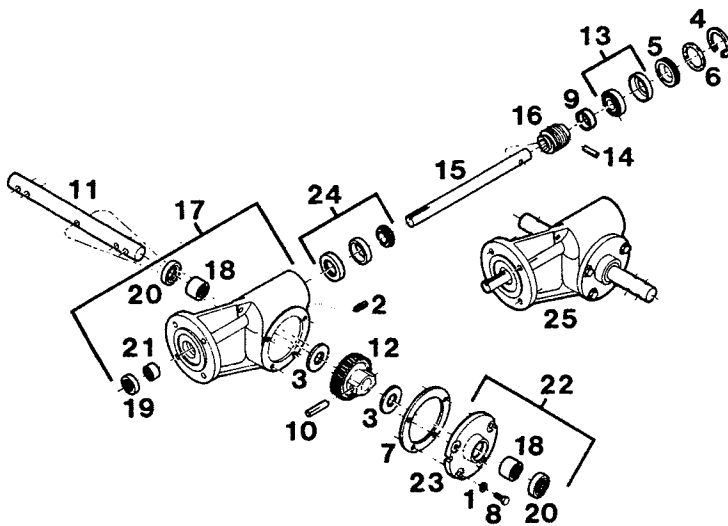

TINE DRIVE TRANSMISSION

Ref. No.	Part No.	Description
1.	311128	Lockwasher-5/16 Split
2.	615500	Plug-Pipe
3.	616417	Washer-Thrust
4.	616425	Ring-Retaining
5.	616433	Plug-"O" Ring
6.	616441	Ring-"O"
7.	616755	Gasket-Gear Cover
8.	617019	Bolt-5/16-18x7/8 HX HD
9.	623504	Collar-Pin Retainer
10.	616466	Pin-3/8x2 Drive-Lok
11.	617845	Axle
12.	619536	Wheel-Worm
13.	620898	Bearing Assembly-Worm
14.	155515	Pin-1/4x1-1/8
15.	617084	Shaft-Worm
16.	624262	Worm
17.	616979	Transmission Housing w/Bearings and Seals
18.	423731	Bearing-Needle
19.	616383	Seal-Oil
20.	616391	Seal-Double Oil
21.	616524	Bearing-Needle
22.	617001	Cover Assembly
23.	572289	Cover
24.	545582	Bearing Assembly
25.	621870	Transmission Assembly