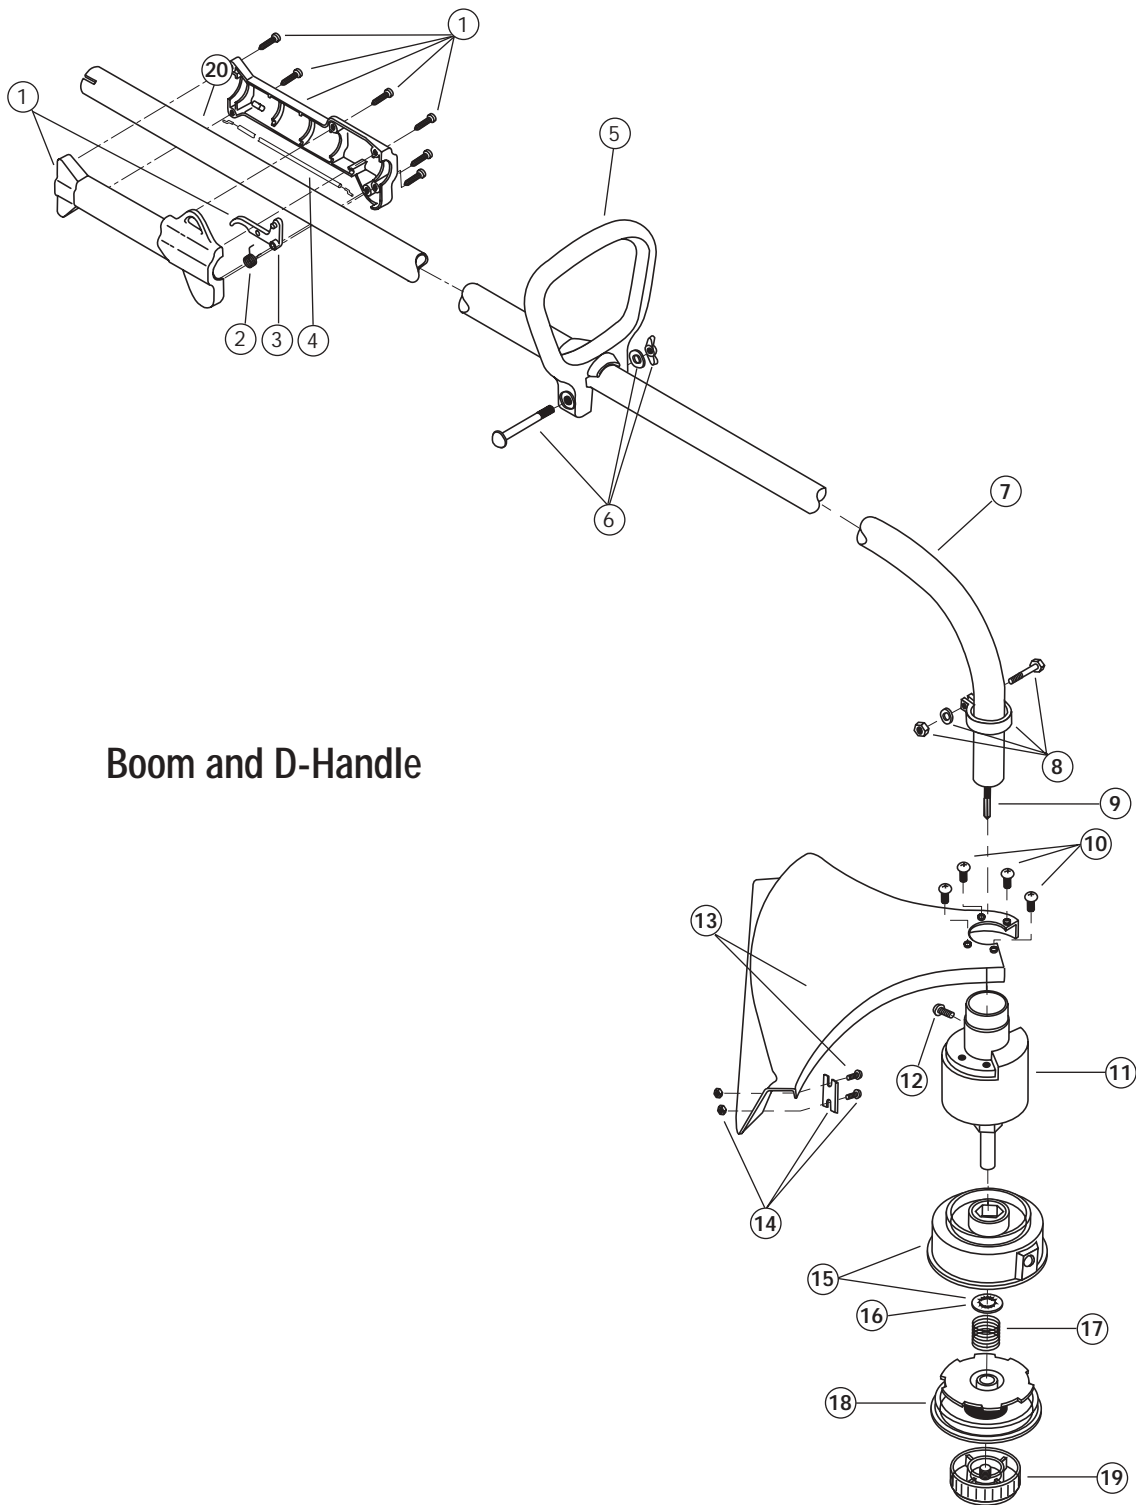

MODEL 41AD-Y28-G000

Boom and D-Handle

MODEL 41AD-Y28-G000: Boom and D-Handle

Ref. No.	Part No.	BOOM AND D-HANDLE Part Description
1	791-00059	Throttle Housing and Trigger Assembly (includes 2 & 3)
2	610314	Throttle Trigger Spring
3	181807	Throttle Trigger
4	182068	Throttle Cable Assembly
5	153064	D-Handle Assembly (includes 6)
6	181587	D-Handle Hardware
7	181893	Drive Housing
8	153597	Lower Clamp Assembly
9	182839	Flexshaft
10	180531	Shield Mounting Screw Assembly
11	181784	Bushing Housing Assembly with Spool Shaft
12	145569	Anti-Rotation Screw
13	683274	Shield & Blade Assembly (includes 14)
14	682061	Blade Assembly
15	153619	Outer Spool & Eyelet (includes 16)
16	610660	Retainer
17	610317B	Spring
18	610318	Inner Reel
19	153066B	Bump Head™ Assembly
Optional Accessories		
*	610375	Replacement Line
*	153577B	Reel and Line Assembly
*	180897B	Bump Head™ Assembly (includes 15-19)
*	682075B	Shoulder Strap
		*Items Not Shown