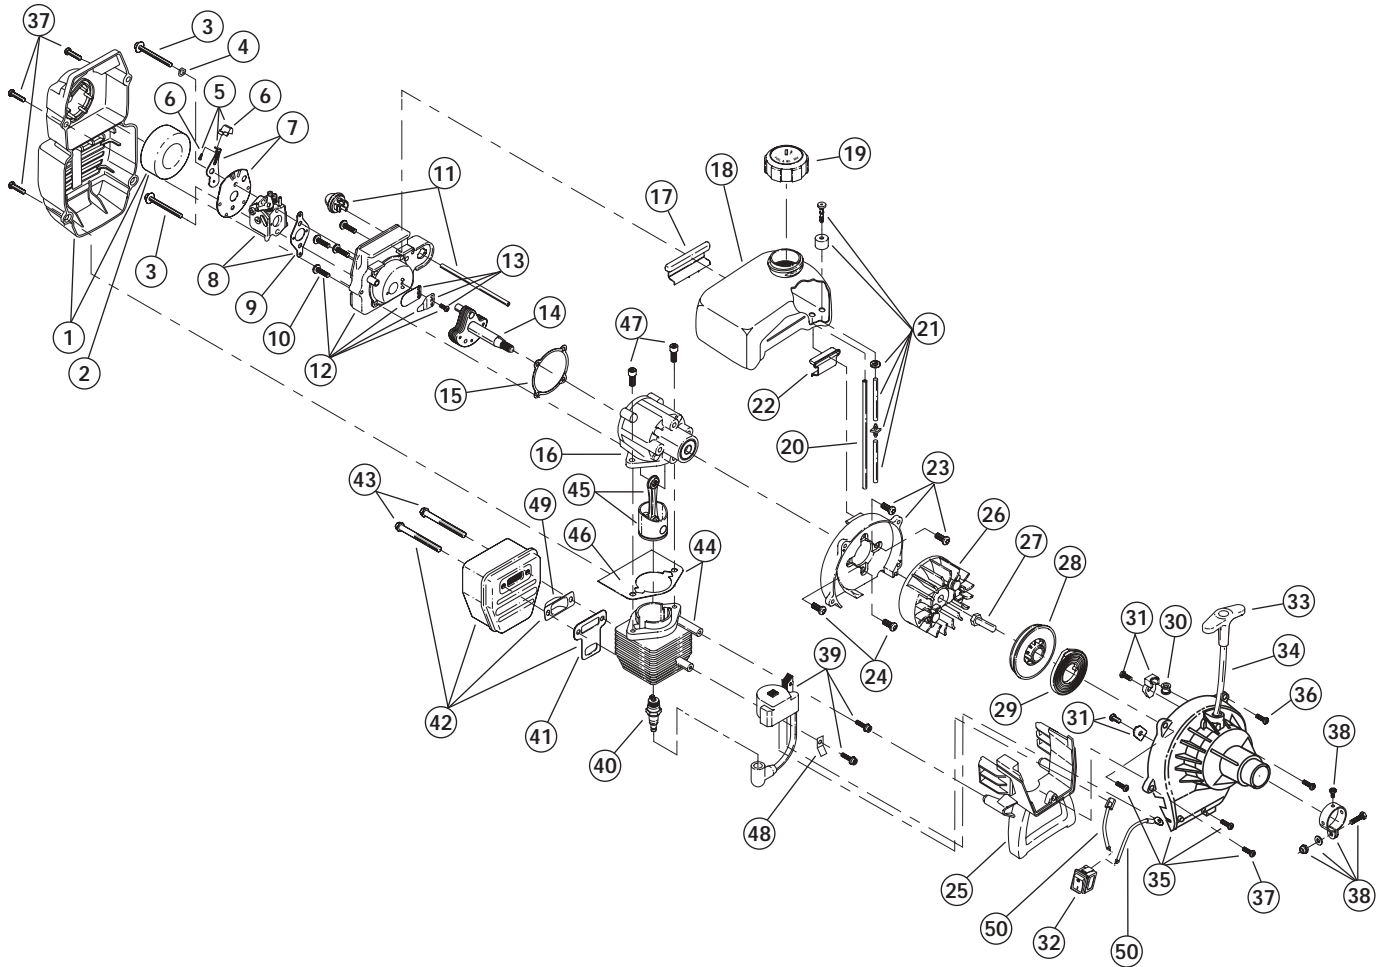

## MODEL 41AD-Y28-G000: Engine

Ref. No.	Part No.	ENGINE Part Description
1	182059	Air Cleaner/Muffler Cover Assembly (includes 2 & 37)
2	180350B	Air Cleaner Filter
3	180351	Carburetor Mounting Screw Assembly
4	180226	Wavy Washer
5	182201	Choke Lever Assembly (includes 6)
6	182202	Choke Knob and Screw
7	182203	Choke Lever and Plate (includes 5)
8	182532	Carburetor Assembly W/Limiter Caps (includes 9 & 21)
9	610675	Carburetor Gasket
10	181860	Carb Mount Screw
11	683974B	Primer and Hose Assembly
12	182063	Carb Mount Assembly (includes 10, 13, 15)
13	684451	Reed Assembly
14	181866	Power Shaft Assembly
15	612115	Carburetor Mount Gasket
16	181865	Crank Case Service Assembly (includes 10, 14 & 24)
17	612134	Rear Mounting Pad
18	181908	Fuel Tank Assembly (includes 19-21)
19	160187	Fuel Cap Assembly
20	181168	Fuel Return Line
21	682039	Fuel Line Assembly
22	145308	Front Mounting Pad
23	153520	Shroud Assembly
24	181861	Shroud Screw
25	182064	Shroud Extension and Stand
26	181867	Flywheel Assembly
27	610303	Nut
28	181597	Recoil Pulley Assembly
29	613102	Recoil Spring
30	611061	Rope Guide