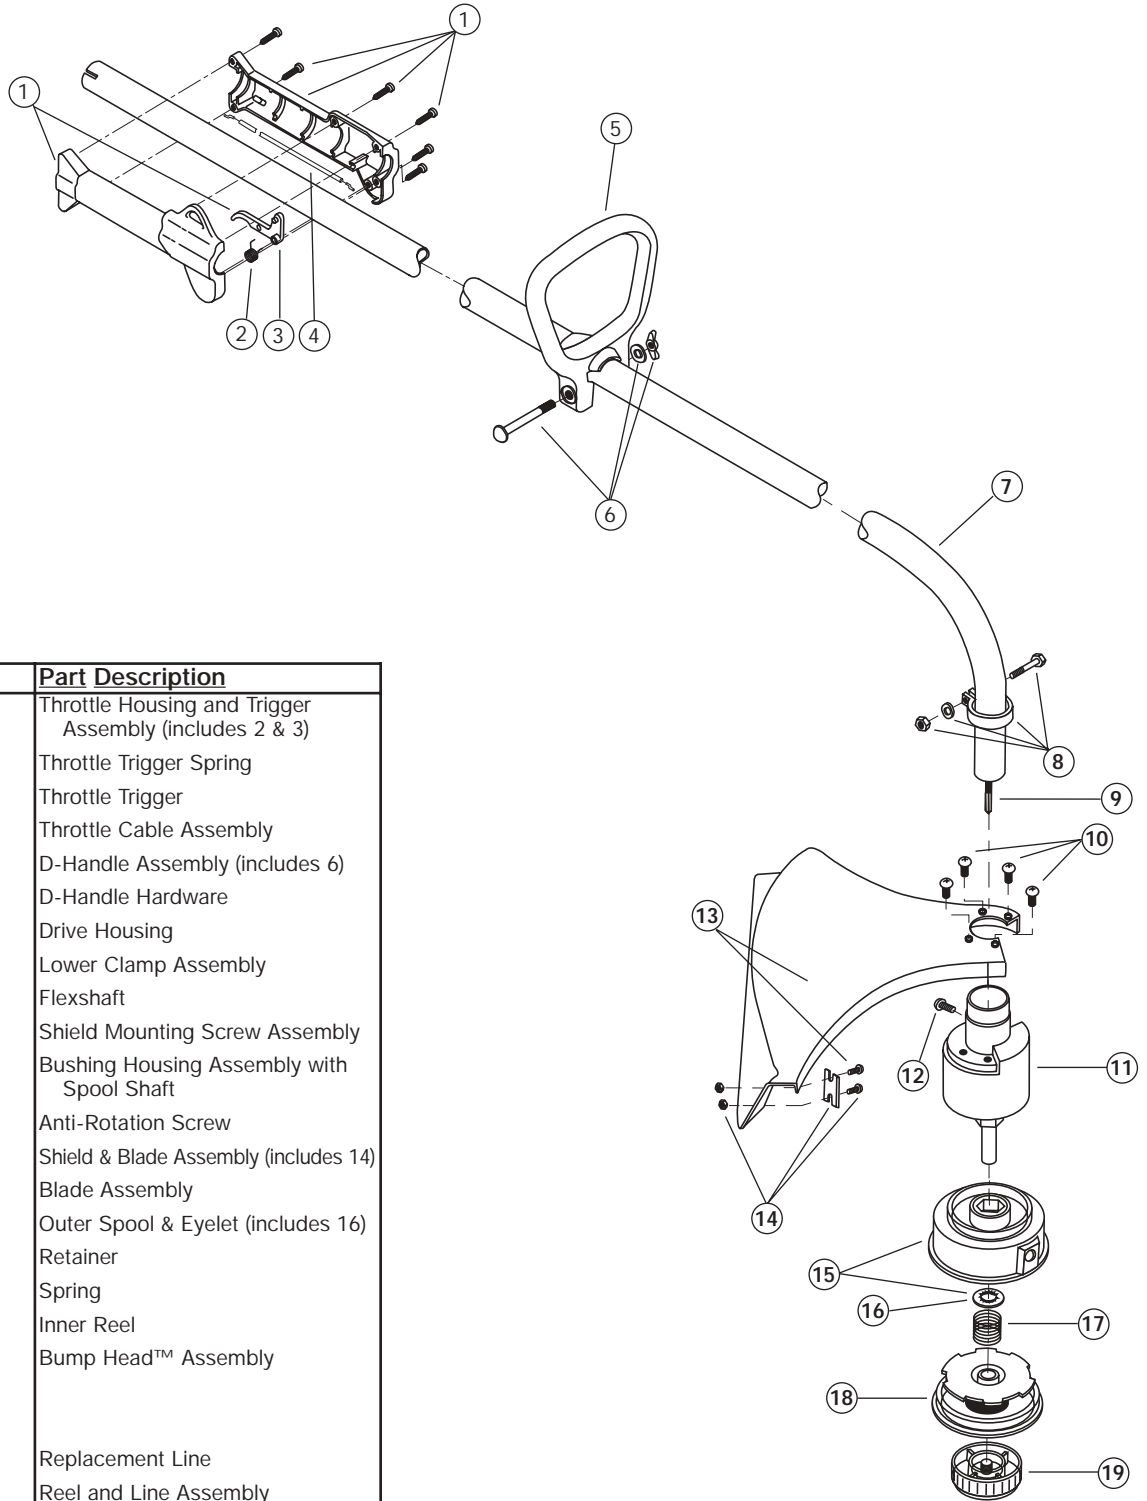

BOOM & TRIMMER PARTS - RYOBI Y28

2-CYCLE GAS TRIMMER

PPN 41BDY28G000

Ref. No.	Part No.	Part Description
1	791-00059	Throttle Housing and Trigger Assembly (includes 2 & 3)
2	791-610314	Throttle Trigger Spring
3	791-181807	Throttle Trigger
4	791-182068	Throttle Cable Assembly
5	791-153064	D-Handle Assembly (includes 6)
6	791-181587	D-Handle Hardware
7	7911-181893	Drive Housing
8	791-153597	Lower Clamp Assembly
9	753-04280	Flexshaft
10	791-180531	Shield Mounting Screw Assembly
11	791-181784	Bushing Housing Assembly with Spool Shaft
12	791-145569	Anti-Rotation Screw
13	791-683274	Shield & Blade Assembly (includes 14)
14	791-682061	Blade Assembly
15	791-153619	Outer Spool & Eyelet (includes 16)
16	791-610660	Retainer
17	791-610317B	Spring
18	791-610318	Inner Reel
19	791-153066B	Bump Head™ Assembly
Optional	Accessories	
*	791-610375	Replacement Line
*	791-153577B	Reel and Line Assembly
*	791-180897B	Bump Head™ Assembly (includes 15-19)
*	791-682075B	Shoulder Strap
*		Items Not Shown