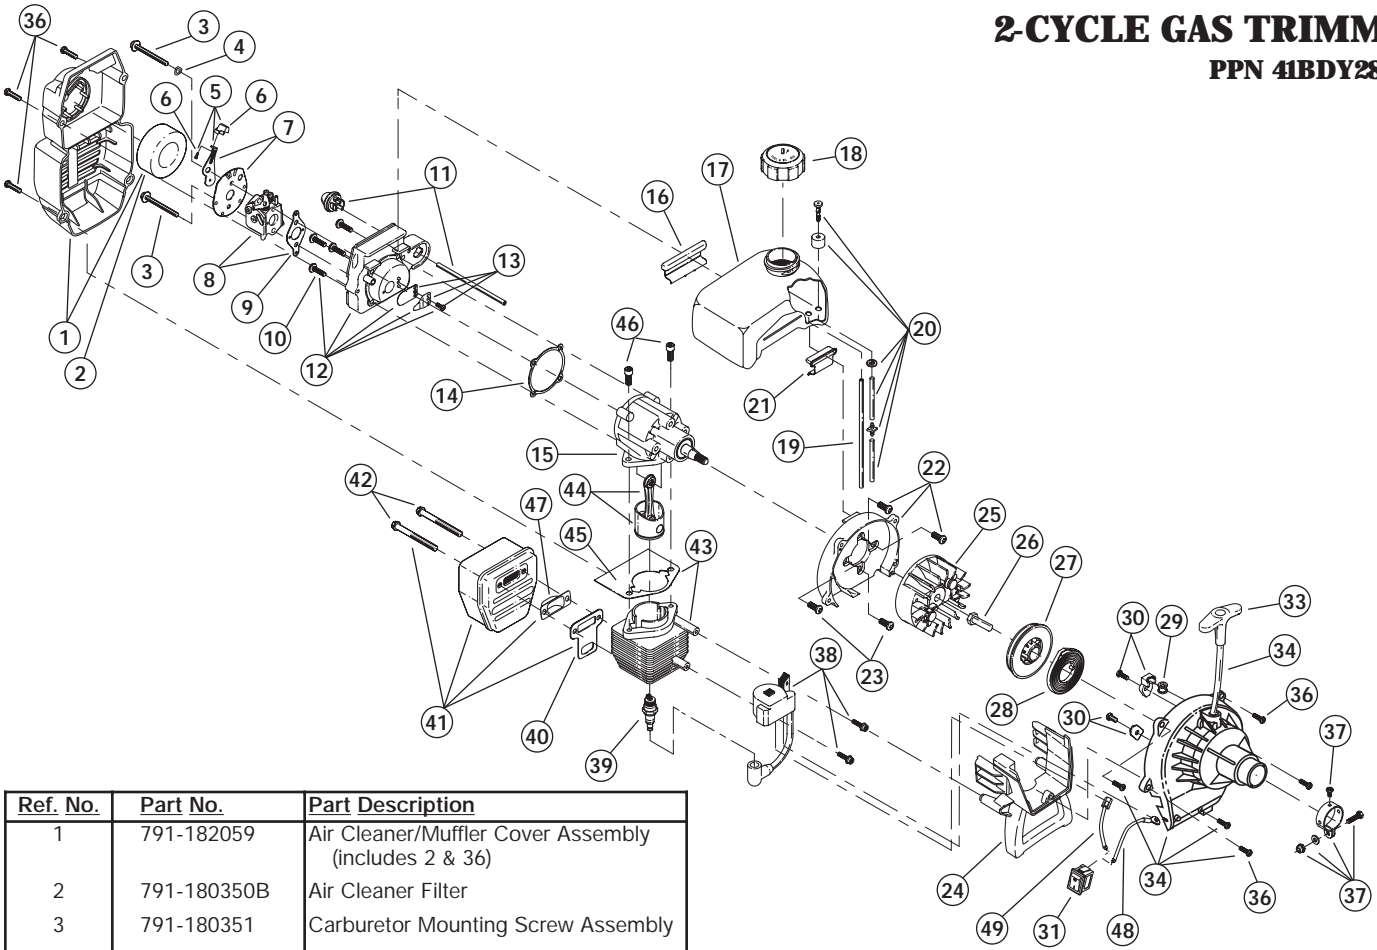

ENGINE PARTS - MODEL Y28

2-CYCLE GAS TRIMMER

PPN 41BDY28G000

Ref. No.	Part No.	Part Description
1	791-182059	Air Cleaner/Muffler Cover Assembly (includes 2 & 36)
2	791-180350B	Air Cleaner Filter
3	791-180351	Carburetor Mounting Screw Assembly
4	781-180226	Wavey Washer
5	791-182201	Choke Lever Assembly (includes 6)
6	791-182161	Choke Knob and Screw
7	791-182203	Choke Lever and Plate (includes 5)
8	753-04144	Carburetor Assembly W/Limiter Caps (includes 9 & 21)
9	791-610675	Carburetor Gasket
10	791-181860	Carb Mount Screw
11	791-683974B	Primer and Hose Assembly
12	753-1196	Carb Mount Assembly (includes 10, 13, 15)
13	791-684451	Reed Assembly
14	753-1208	Carburetor Mount Gasket
15	791-181865	Crank Case Service Assembly (includes 10, 14 & 24)
16	791-612134	Rear Mounting Pad
17	753-04306	Fuel Tank Assembly (includes 19-21)
18	791-160187	Fuel Cap Assembly
19	791-181168	Fuel Return Line
20	791-682039	Fuel Line Assembly
21	791-145308	Front Mounting Pad
22	791-153520	Shroud Assembly
23	791-181861	Shroud Screw
24	791-182064	Shroud Extension and Stand
25	791-182736	Flywheel Assembly
26	791-610303	Nut
27	753-04232	Recoil Pulley Assembly
28	791-613102	Recoil Spring
29	791-611061	Rope Guide