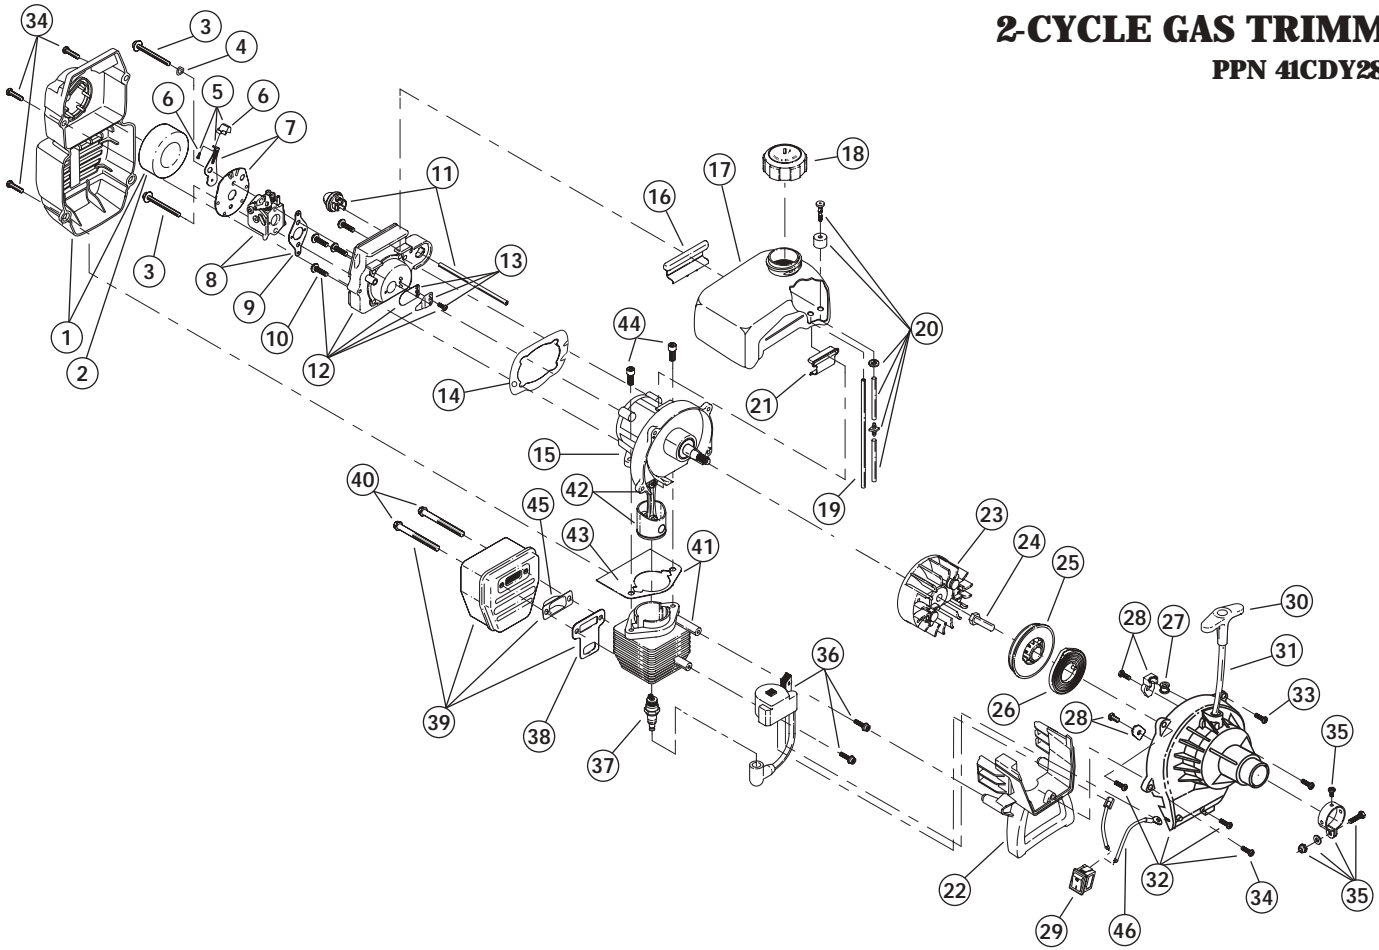

ENGINE PARTS - MODEL Y28

2-CYCLE GAS TRIMMER

PPN 41CDY28G000

Item	Part No.	Description
1	791-182059	Air Cleaner/Muffler Cover Assembly (includes 2 & 34)
2	791-180350	Air Cleaner Filter
3	791-180351	Carburetor Mounting Screw Assembly
4	781-180226	Wavey Washer
5	791-182160	Choke Lever Assembly (includes 6)
6	791-182161	Choke Knob and Screw
7	791-182162	Choke Lever and Plate (includes 5)
8	753-04320	Carburetor Assembly (includes 9, 19 & 20)
9	791-610675	Carburetor Gasket
10	791-181860	Carb Mount Screw
11	791-181801	Primer and Hose Assembly
12	753-1196	Carb Mount Assembly (includes 10 & 13)
13	791-684451	Reed Assembly
14	753-1208	Carburetor Mount Gasket
15	753-04321	Crank Case Service Assembly (includes 10 & 14)
16	791-612134	Rear Mounting Pad
17	753-04310	Fuel Tank Assembly (includes 19-20)
18	791-182612	Fuel Cap Assembly
19	791-181168	Fuel Return Line
20	791-682039	Fuel Line Assembly
21	791-145308	Front Mounting Pad
22	791-182064	Shroud Extension and Stand
23	791-182736	Flywheel Assembly
24	791-610303	Nut
25	753-04232	Recoil Pulley Assembly
26	791-613102	Recoil Spring
27	791-611061	Rope Guide

* Items Not Shown

BOOM & TRIMMER PARTS - RYOBI Y28
2-CYCLE GAS TRIMMER
 PPN 41CDY28G000

Item	Part No.	Description
1	753-04114	Throttle Housing and Trigger Assembly (includes 2-4)
2	791-610314	Throttle Trigger Spring
3	753-04115	Throttle Trigger
4	791-145888	Throttle Housing Screws
5	791-182068	Throttle Cable
6	753-04280	Flexible Drive Shaft
7	753-04281	Drive Shaft Housing Assembly (includes 6 & 13)
8	791-153064	D-Handle Assembly (includes 9)
9	791-153317	D-Handle Hardware
10	753-04282	Guard Mounting Hardware
11	753-04283	Guard
12	791-180553	Blade Assembly
13	753-04284	Outer Reel w/Retainer
14	791-610317	Spring
15	791-610318	Inner Reel
16	791-153066	Bump Knob