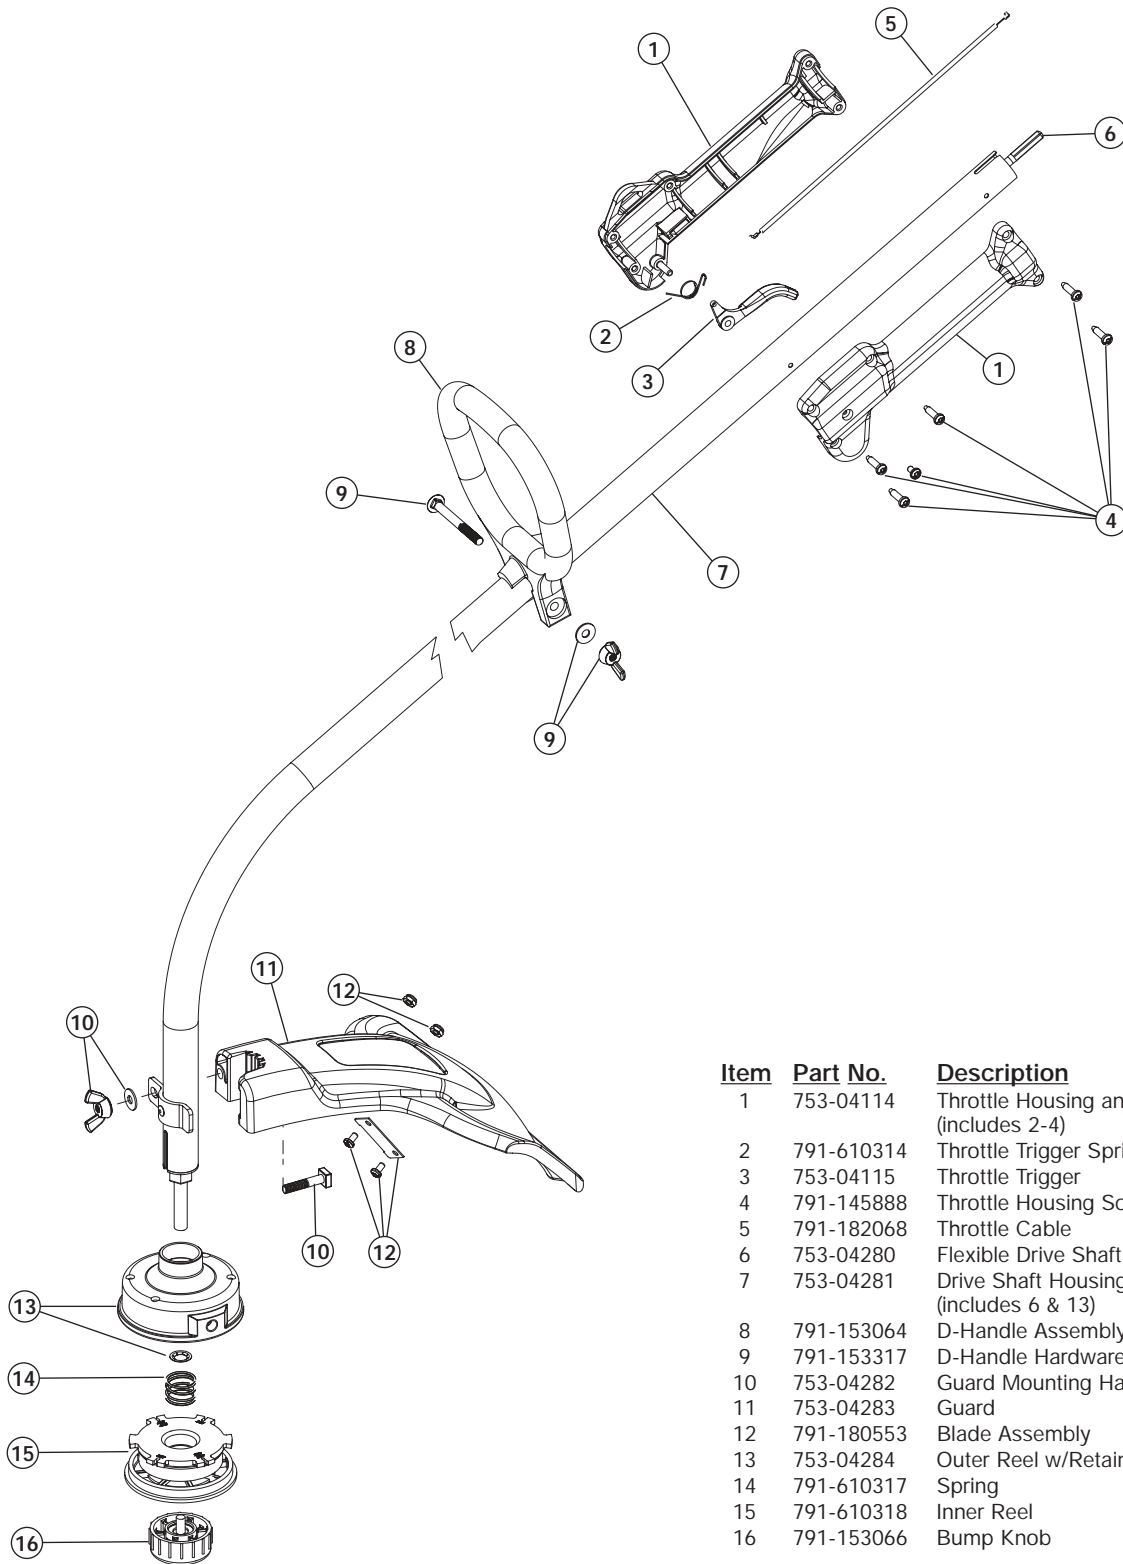

BOOM & TRIMMER PARTS - RYOBI Y28
2-CYCLE GAS TRIMMER
PPN 41CDY28G000

Item	Part No.	Description
1	753-04114	Throttle Housing and Trigger Assembly (includes 2-4)
2	791-610314	Throttle Trigger Spring
3	753-04115	Throttle Trigger
4	791-145888	Throttle Housing Screws
5	791-182068	Throttle Cable
6	753-04280	Flexible Drive Shaft
7	753-04281	Drive Shaft Housing Assembly (includes 6 & 13)
8	791-153064	D-Handle Assembly (includes 9)
9	791-153317	D-Handle Hardware
10	753-04282	Guard Mounting Hardware
11	753-04283	Guard
12	791-180553	Blade Assembly
13	753-04284	Outer Reel w/Retainer
14	791-610317	Spring
15	791-610318	Inner Reel
16	791-153066	Bump Knob

Optional Accessories

- 791-153577 Inner Reel and Line
- 791-682075 Shoulder Strap Assembly

* Items Not Shown