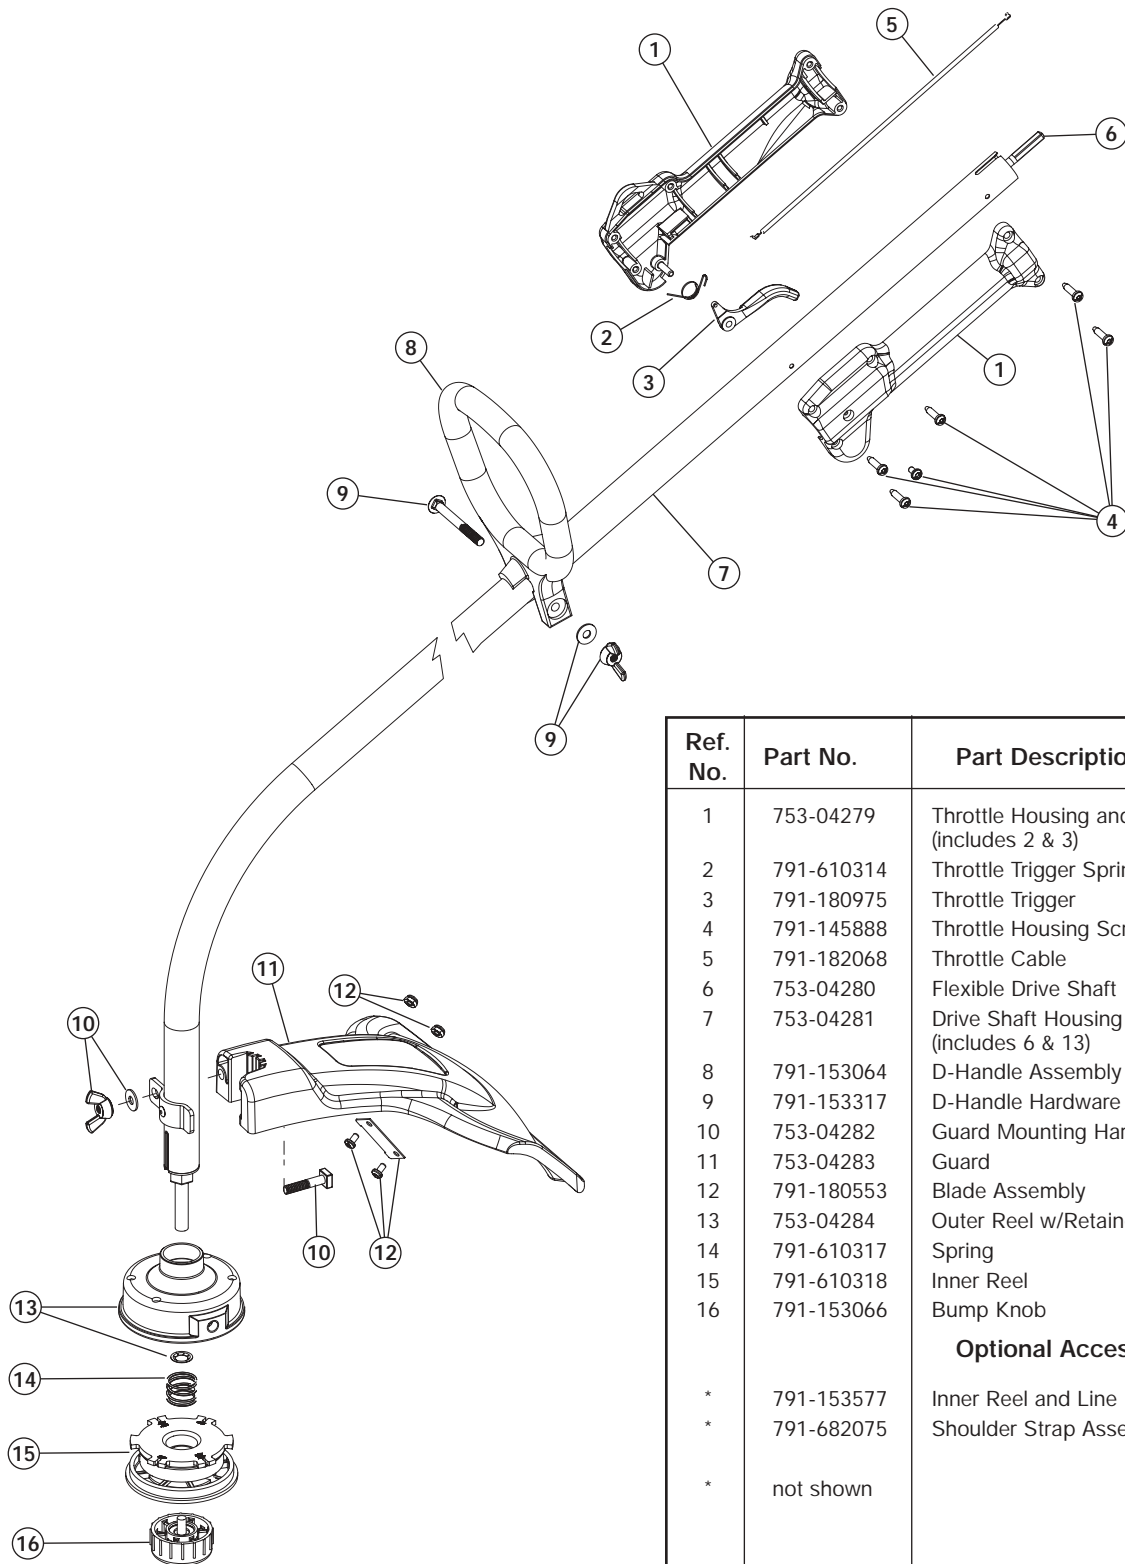

PARTS LIST FOR PPN 41ADY70G000

Ref. No.	Part No.	Part Description
1	791-182059	Air Cleaner/Muffler Cover Assembly (includes 2 & 34)
2	791-180350B	Air Cleaner Filter
3	791-180351	Carburetor Mounting Screws
4	791-180226	Wavy Washer
5	791-182160	Choke Lever Assembly (includes 6)
6	791-182161	Choke Knob and Screw
7	792-182162	Choke Lever and Plate (includes 5)
8	753-04320	Carburetor Assembly (includes 9 & 20)
9	791-610675	Carburetor Gasket
10	791-181860	Carb Mount Screw
11	791-683974	Primer and Hose Assembly
12	753-1196	Carb Mount Assembly (includes 10 & 13, 14)
13	791-684451	Reed Assembly
14	753-1208	Crank Case Gasket
15	753-04321	Crank Case Service Assembly (includes 10)
16	791-612134	Rear Mounting Pad
17	791-182767	Fuel Tank Assembly (includes 18-20)
18	791-182612	Fuel Cap Assembly
19	791-181168	Fuel Return Line
20	791-682039	Fuel Line Assembly
21	791-145308	Front Mounting Pad
22	791-182064	Shroud Extension and Stand
23	791-182736	Flywheel Assembly
24	791-610303	Square Nut Drive
25	753-04232	Recoil Pulley Assembly
26	791-613102	Recoil Spring
27	791-611061	Rope Guide

PARTS LIST FOR PPN 41ADY70G000

Ref. No.	Part No.	Part Description
1	753-04279	Throttle Housing and Trigger Assembly (includes 2 & 3)
2	791-610314	Throttle Trigger Spring
3	791-180975	Throttle Trigger
4	791-145888	Throttle Housing Screws
5	791-182068	Throttle Cable
6	753-04280	Flexible Drive Shaft
7	753-04281	Drive Shaft Housing Assembly (includes 6 & 13)
8	791-153064	D-Handle Assembly (includes 9)
9	791-153317	D-Handle Hardware
10	753-04282	Guard Mounting Hardware
11	753-04283	Guard
12	791-180553	Blade Assembly
13	753-04284	Outer Reel w/Retainer
14	791-610317	Spring
15	791-610318	Inner Reel
16	791-153066	Bump Knob
Optional Accessories		
*	791-153577	Inner Reel and Line
*	791-682075	Shoulder Strap Assembly
*	not shown	