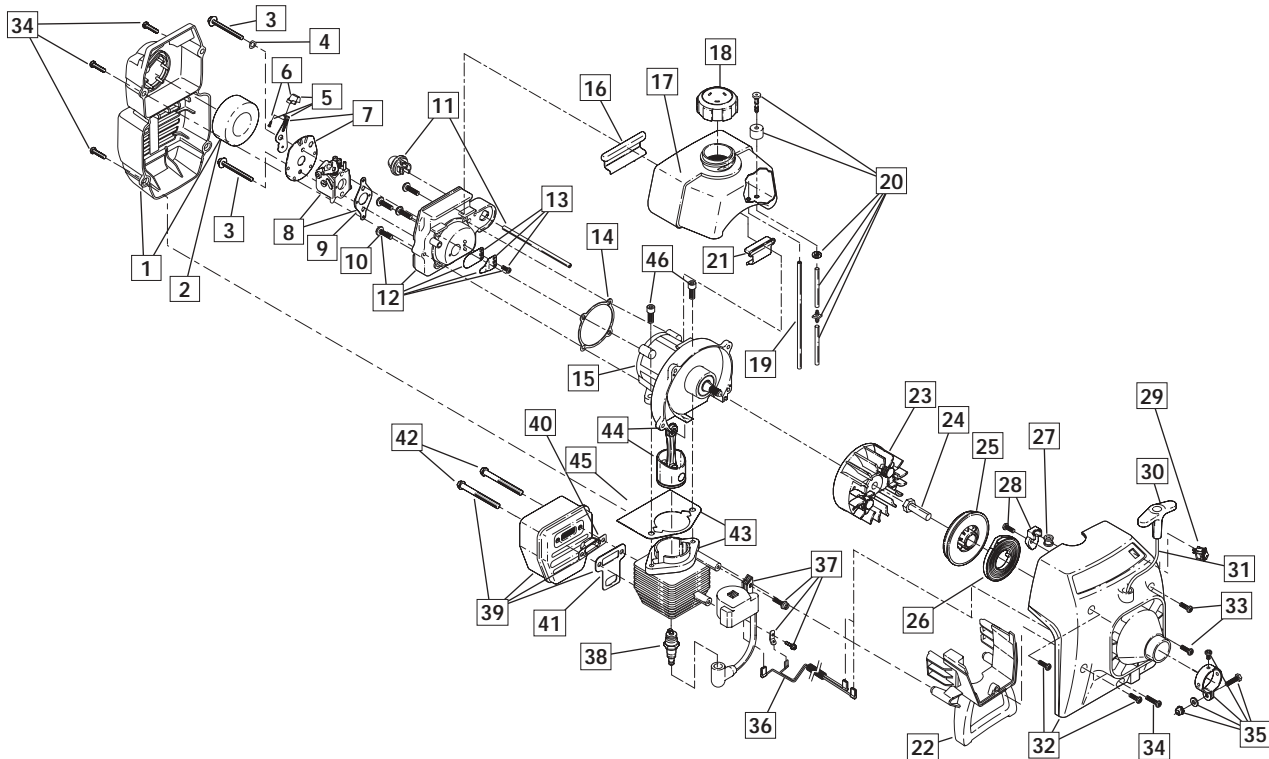

PARTS LIST FOR PPN 41ADY70G000

Ref. No.	Part No.	Part Description
1	791-182059	Air Cleaner/Muffler Cover Assembly (includes 2 & 34)
2	791-180350B	Air Cleaner Filter
3	791-180351	Carburetor Mounting Screws
4	791-180226	Wavy Washer
5	791-182160	Choke Lever Assembly (includes 6)
6	791-182161	Choke Knob and Screw
7	792-182162	Choke Lever and Plate (includes 5)
8	753-04320	Carburetor Assembly (includes 9 & 20)
9	791-610675	Carburetor Gasket
10	791-181860	Carb Mount Screw
11	791-683974	Primer and Hose Assembly
12	753-1196	Carb Mount Assembly (includes 10 & 13, 14)
13	791-684451	Reed Assembly
14	753-1208	Crank Case Gasket
15	753-04321	Crank Case Service Assembly (includes 10)
16	791-612134	Rear Mounting Pad
17	791-182767	Fuel Tank Assembly (includes 18-20)
18	791-182612	Fuel Cap Assembly
19	791-181168	Fuel Return Line
20	791-682039	Fuel Line Assembly
21	791-145308	Front Mounting Pad
22	791-182064	Shroud Extension and Stand
23	791-182736	Flywheel Assembly
24	791-610303	Square Nut Drive
25	753-04232	Recoil Pulley Assembly
26	791-613102	Recoil Spring
27	791-611061	Rope Guide

Ref. No.	Part No.	Part Description
28	791-181889	Pulley Retainer Assembly
29	753-04241	Switch Assembly (includes 36)
30	791-181079	Pull Handle
31	791-613103	Rope
32	753-04329	Starter Housing Assembly (includes 33)
33	791-181862	Housing Screw
34	791-181345	Screw
35	791-153597	Upper Clamp Assembly
36	753-04242	Wire Lead
37	753-04324	Module Assembly
38	791-610311B	Spark Plug
39	791-182066	Muffler Assembly (includes 42-44)
40	791-182747	Spark Arrestor
41	753-04159	Exhaust Gasket
42	791-147575	Muffler Mounting Bolt Assembly
43	753-04323	Cylinder Assembly (includes 45 & 46)
44	753-1207	Piston and Rod Assembly
45	753-1197	Cylinder Gasket
46	791-182723	Cylinder Bolt
*	753-04134	Engine Gasket Kit
*	791-180602	O.E.M. Carburetor Repair Kit
*	791-181069	Gasket Diaphragm Repair Kit
*	753-1209	Piston Ring
*	753-04322	Short Block Assembly (includes 10, 15, 38, 43-46)
*	Not Shown	