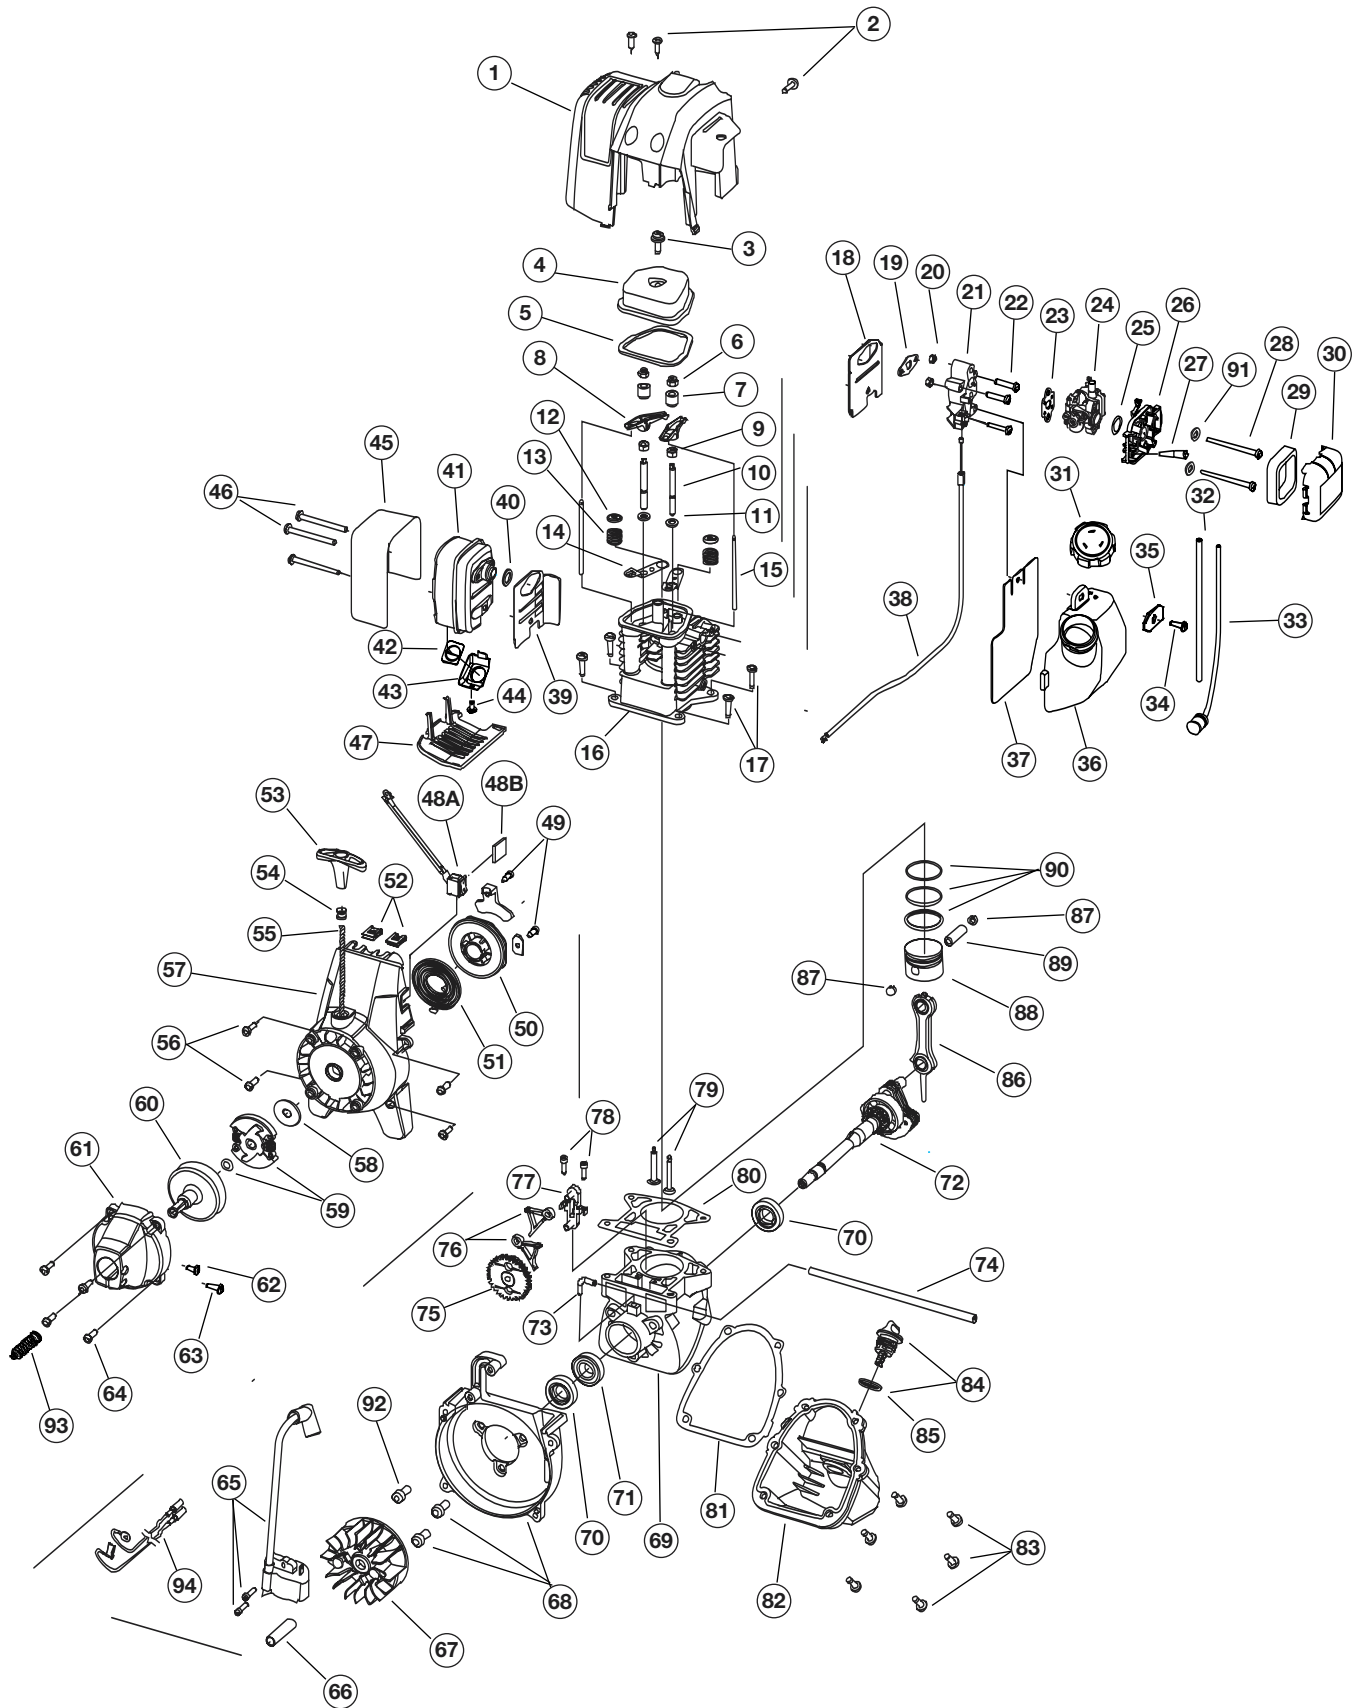

ENGINE PARTS - MODEL YM26CS

4-CYCLE GAS TRIMMER

PPN 41AD26CC401

ENGINE PARTS - MODEL YM26CS

4-CYCLE GAS TRIMMER

PPN 41AD26CC401

<u>Item</u>	<u>Part No.</u>	<u>Description</u>	<u>Item</u>	<u>Part No.</u>	<u>Description</u>
1	753-04083	Engine Cover	49	791-181247	Pulley Retainer Assembly
2	791-182339	Engine Cover Screws	50	753-1199	Recoil Pulley
3	791-181025	Valve Cover Screw	51	753-1236	Recoil Spring
4	791-182098	Valve Cover	52	791-182366	Nut Clip
5	791-182099	Valve Cover Gasket	53	791-181079	Pull Handle
6	791-182340	Rocker Adjustment Nut	54	791-611061	Rope Guide
7	791-182101	Rocker Arm Pivot	55	791-613103	Rope
8	791-182100	Rocker Arm	56	791-181020	Starter Housing Screw
9	791-181034	Hex Nut	57	753-04127	Starter Housing Assembly (includes 49-56)
10	791-182341	Rocker Arm Stud	58	791-182368	Clutch Washer
11	791-181035	Washer	59	753-1238	Clutch with Spacer
12	791-182103	Valve Spring Retainer	60	791-153592	Clutch Drum
13	791-181038	Valve Spring	61	792-10501	Clutch Cover
14	791-182102	Push Rod Guide	62	791-145569	Anti-Rotation Screw
15	791-181033	Push Rod	63	791-181345	Screw
16	791-182745	Cylinder Head	64	791-181345	Clutch Cover Screw
17	791-182344	Cylinder Screw	65	791-182370	Ignition Module with Screws
18	753-1226	Intake Baffle	66	791-181065	Spacer
19	791-182749	Carburetor Mount Gasket	67	791-181867	Flywheel
20	791-181034	Nut	68	791-182371	Shroud Assembly with Screws (includes 93)
21	791-182347	Carburetor Mount (includes 20)	69	791-182376	Crankcase Assembly (includes 70-74)
22	791-182348	Carburetor Mount Screw	70	791-610309	Oil Seal
23	791-182732	Carburetor Gasket	71	791-182372	Bearing
24	753-1225	Carburetor with Primer	72	791-182380	Crankshaft
25	791-181751	O-Ring, Carburetor	73	791-182375	90° Elbow
26	791-182350	Air Filter Assembly (includes 29 & 30)	74	791-182379	Breather Hose
27	791-182409	Washer	75	791-181015	Cam Gear
28	791-181750	Air Filter Mounting Screw	76	753-1242	Cam Follower
29	791-181757	Air Filter	77	791-181013	Cam Bracket
30	791-182351	Air Filter Cover	78	791-181012	Cam Bracket Screw
31	791-182271	Fuel Cap	79	791-181040	Valves, Intake and Exhaust
32	791-182352	Fuel Return Line	80	791-182374	Cylinder Gasket
33	791-182353	Fuel Pick-Up Line with Filter	81	791-181018	Oil Pan Gasket
34	791-181080	Screw	82	791-182377	Oil Pan (includes 81 & 83)
35	791-182354	Washer	83	791-181020	Oil Pan Screw
36	791-182355	Fuel Tank Assembly (includes 31-33)	84	791-182378	Dipstick Assembly (includes 85)
37	791-182356	Fuel Tank Shield	85	791-182290	O-Ring
38	753-1231	Throttle Cable	86	791-181009	Connecting Rod
39	753-1232	Muffler Baffle	87	791-181008	Wrist Pin Button
40	791-181048	Muffler Gasket	88	753-1243	Piston
41	791-182359	Muffler (includes 40, 42-44)	89	791-181006	Wrist Pin
42	791-180890	Spark Arrestor Screen	90	791-181005	Piston Ring Set
43	791-181045	Screen Cover	91	791-182409	Washer
44	791-181046	Screw	92	791-181861	Screw
45	753-1233	Muffler Shield	93	791-612468	Compression Spring
46	791-182361	Muffler Mounting Screw	94	791-182365	Coil Wire Assembly
47	753-04092	Muffler Cover	*	791-180852B	Spark Plug
48A	791-182365	Switch with Wires (Used with Version A Grip)	*	791-182744	Short Block Assembly (includes 3-17, 69-90)
48B	791-182537	Grommet (Used with Version B Grip)	*	791-182745	Cylinder Assembly (includes 9-11, 14, 16 & 80)
			*	791-180142	Starter Pawl Repair Kit
			*	791-683394	Carburetor Repair Kit
			*		Parts not shown