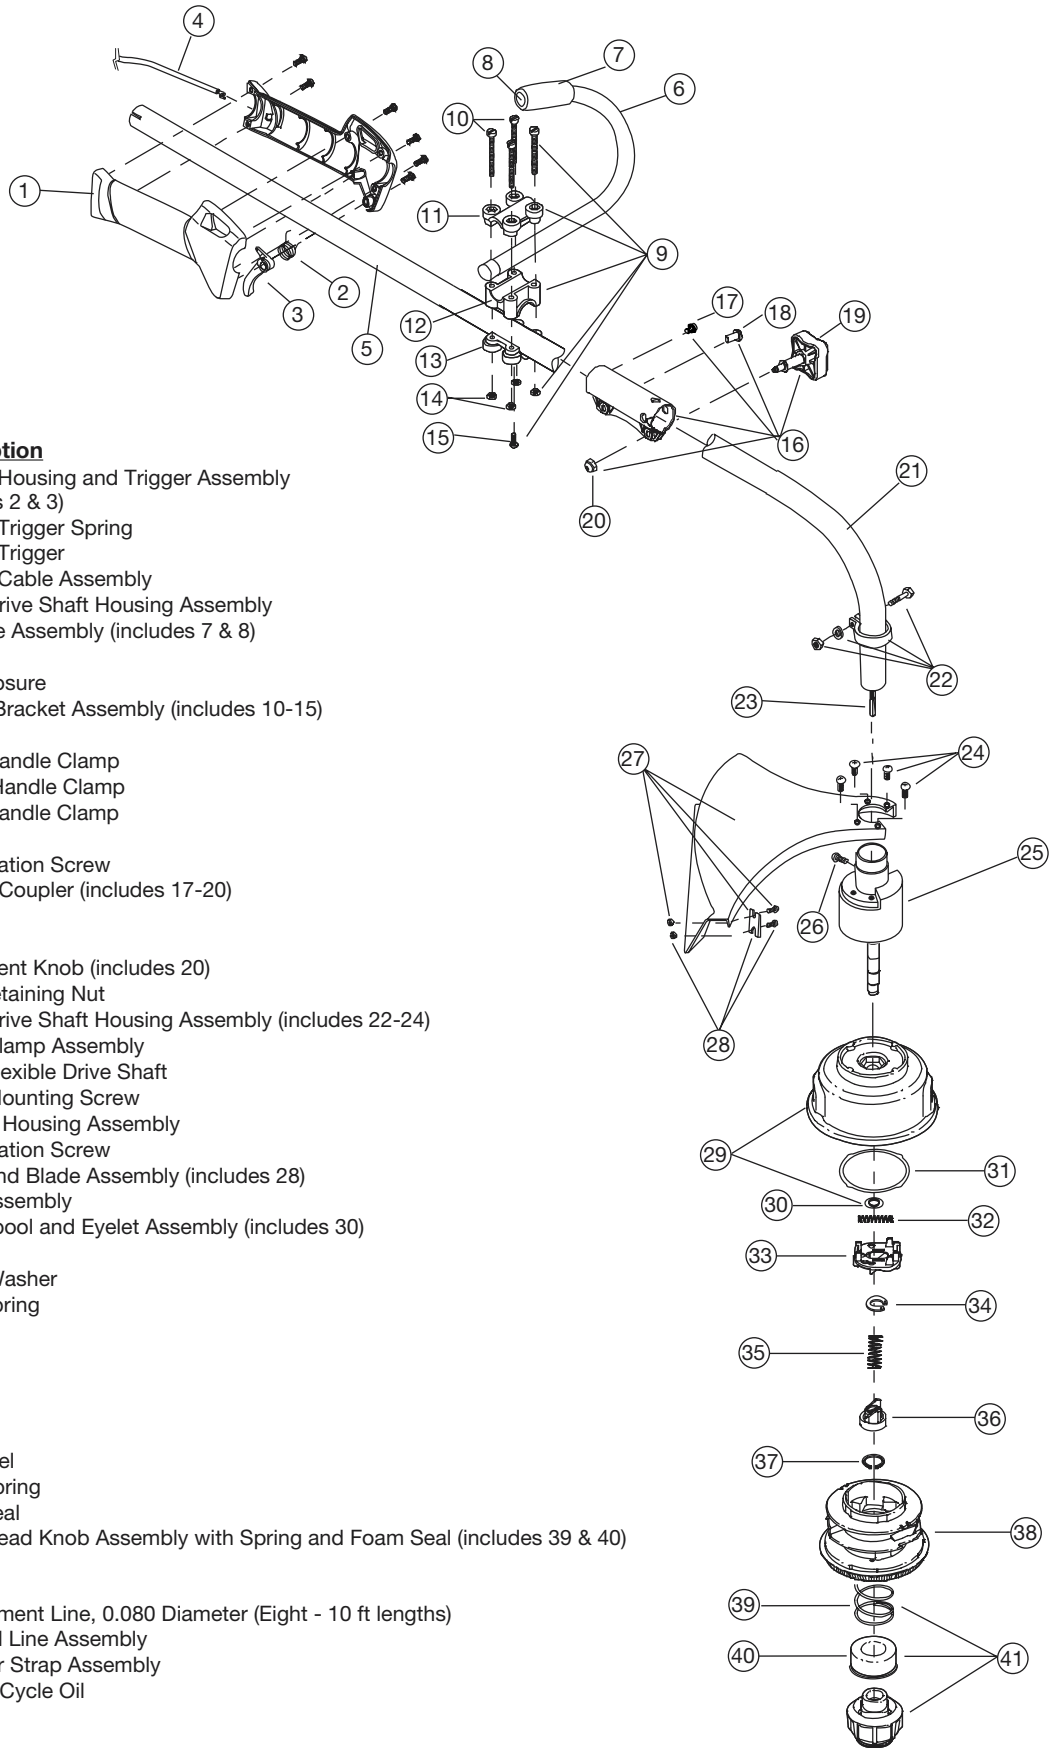

BOOM AND TRIMMER PARTS - MODEL YM26CS 4-CYCLE GAS TRIMMER

PPN 41AD26CC401

Item	Part No.	Description
1	791-182808	Throttle Housing and Trigger Assembly (includes 2 & 3)
2	791-BQ01604	Throttle Trigger Spring
3	791-182385	Throttle Trigger
4	791-182357	Throttle Cable Assembly
5	753-1247	Upper Drive Shaft Housing Assembly
6	791-180687	J-Handle Assembly (includes 7 & 8)
7	791-612831	Grip
8	791-612021	Tube Closure
9	791-683295	Handle Bracket Assembly (includes 10-15)
10	791-181811	Screw
11	791-181812	Upper Handle Clamp
12	791-181813	Middle Handle Clamp
13	791-181814	Lower Handle Clamp
14	791-181815	Nut
15	791-145569	Anti-Rotation Screw
16	791-182928	EZ-Link Coupler (includes 17-20)
17	791-182057	Screw
18	791-181617	Bolt
19	791-181618	Adjustment Knob (includes 20)
20	791-181886	Knob Retaining Nut
21	791-182387	Lower Drive Shaft Housing Assembly (includes 22-24)
22	791-153597	Lower Clamp Assembly
23	791-181852	Lower Flexible Drive Shaft
24	791-180531	Shield Mounting Screw
25	791-181857	Bushing Housing Assembly
26	791-145569	Anti-Rotation Screw
27	791-683274	Shield and Blade Assembly (includes 28)
28	791-682061	Blade Assembly
29	791-181457	Outer Spool and Eyelet Assembly (includes 30)
30	791-181458	Retainer
31	791-181561	Thrust Washer
32	791-181459	Small Spring
33	791-181461	Slider
34	791-181532	E-Clip
35	791-181531	Spring
36	791-181462	Plunger
37	791-181463	C-Clip
38	791-181464	Inner Reel
39	791-181465B	Large Spring
40	791-181467	Foam Seal
41	791-181468	Bump Head Knob Assembly with Spring and Foam Seal (includes 39 & 40)