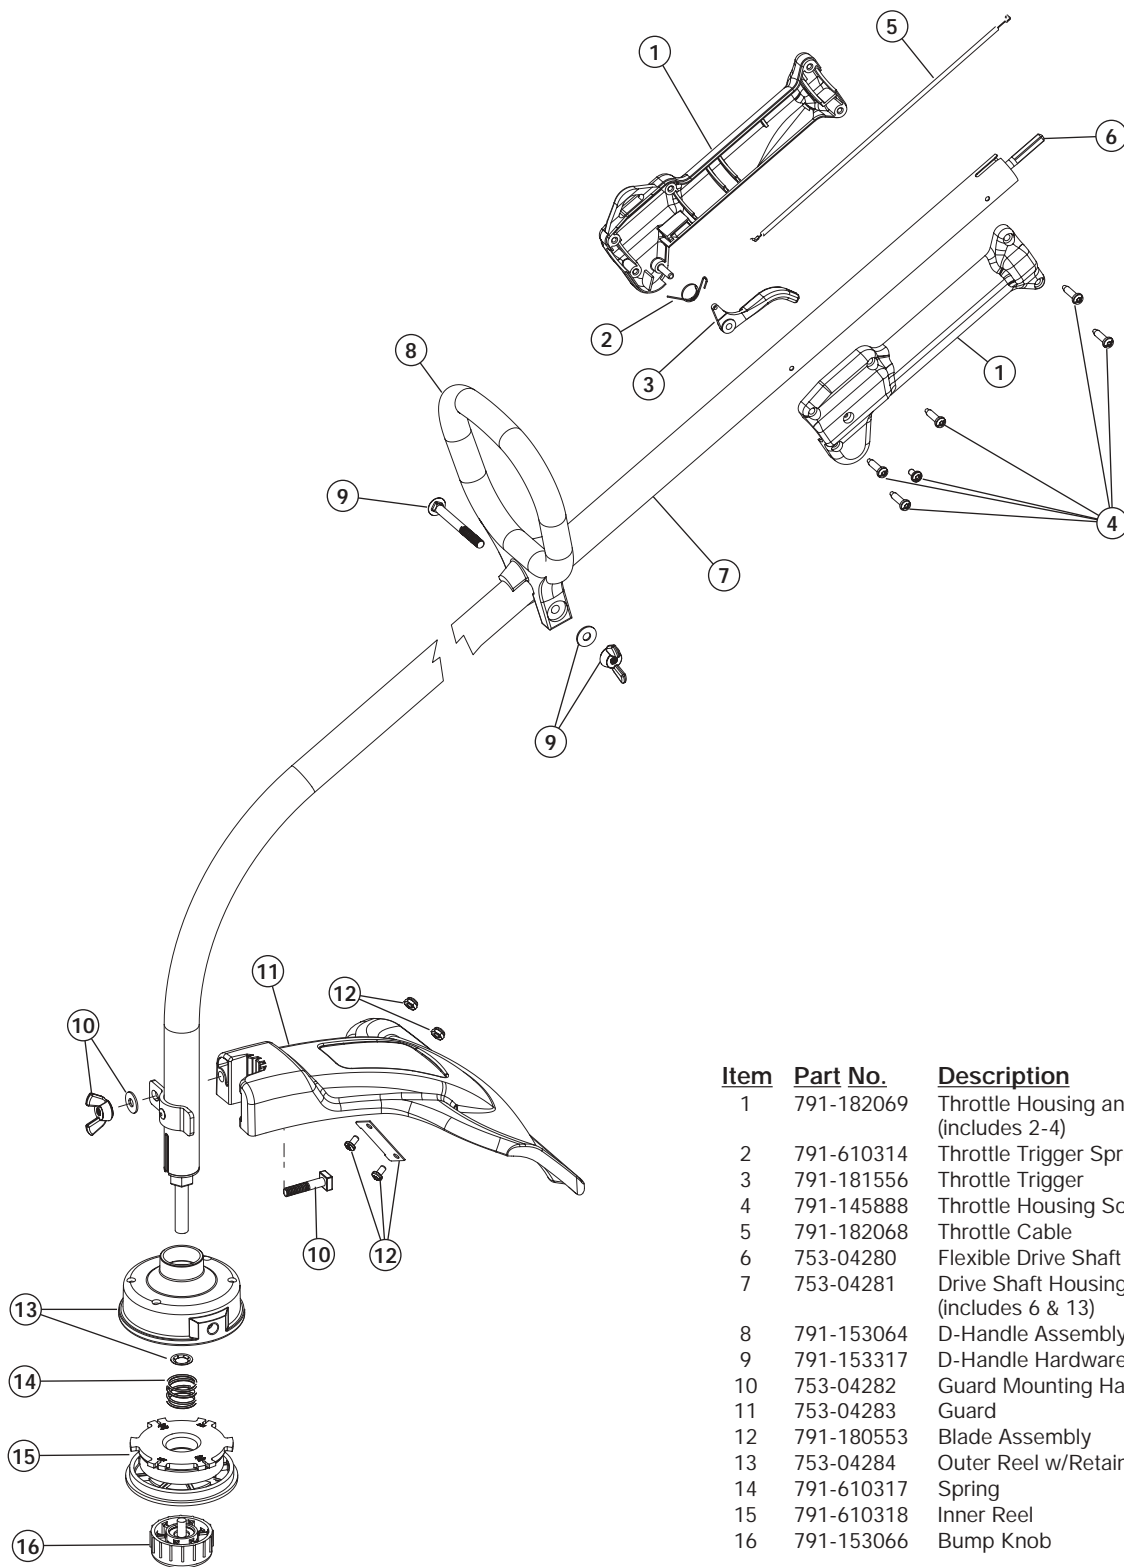

BOOM AND TRIMMER PARTS - MODEL YM300

2-CYCLE GAS TRIMMER

PPN- 41BDY30G401

Item	Part No.	Description
1	791-182069	Throttle Housing and Trigger Assembly (includes 2-4)
2	791-610314	Throttle Trigger Spring
3	791-181556	Throttle Trigger
4	791-145888	Throttle Housing Screws
5	791-182068	Throttle Cable
6	753-04280	Flexible Drive Shaft
7	753-04281	Drive Shaft Housing Assembly (includes 6 & 13)
8	791-153064	D-Handle Assembly (includes 9)
9	791-153317	D-Handle Hardware
10	753-04282	Guard Mounting Hardware
11	753-04283	Guard
12	791-180553	Blade Assembly
13	753-04284	Outer Reel w/Retainer
14	791-610317	Spring
15	791-610318	Inner Reel
16	791-153066	Bump Knob