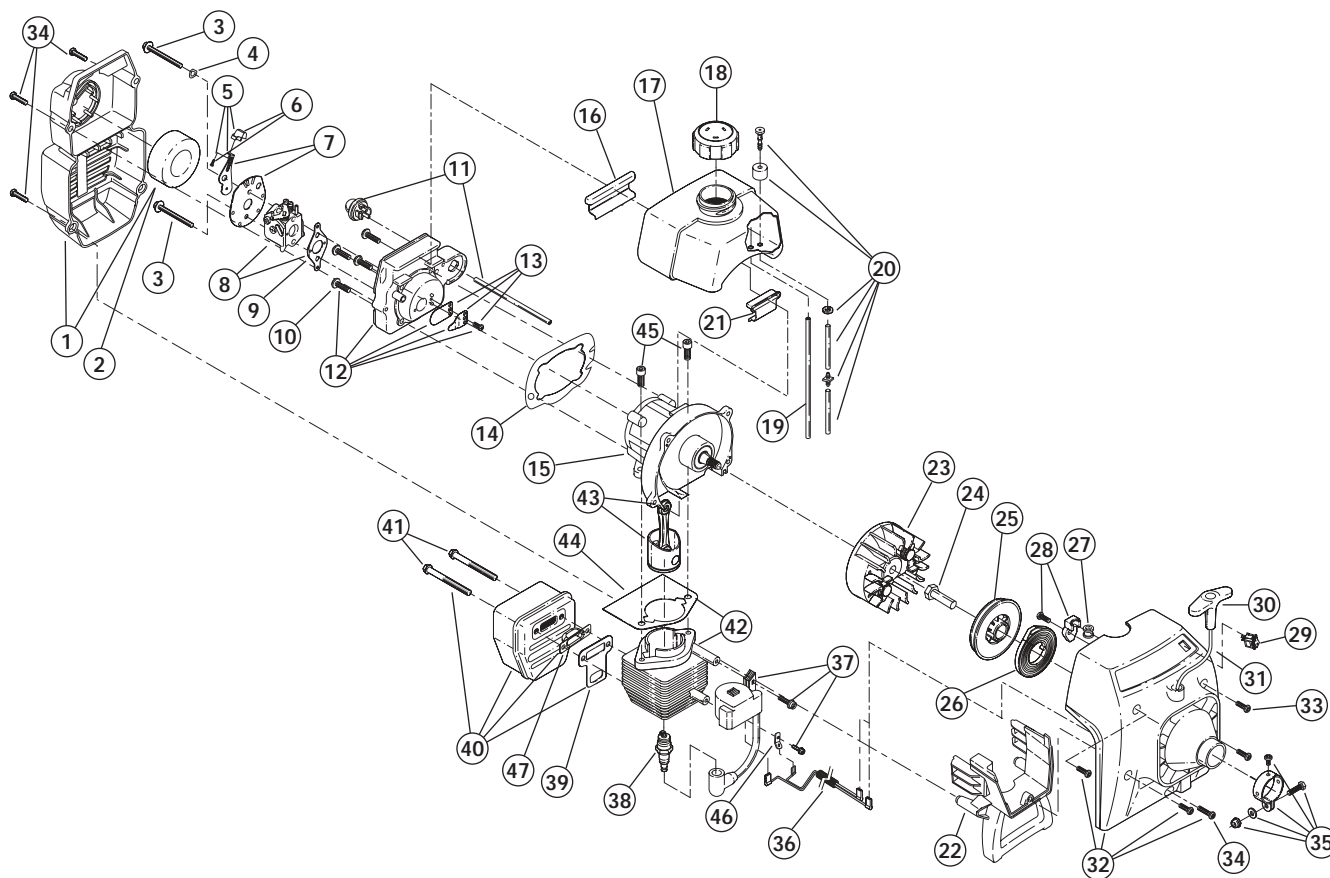

ENGINE PARTS - MODEL YM300

2-CYCLE GAS TRIMMER

PPN- 41BDY30G401

Item	Part No.	Description	Item	Part No.	Description
1	791-182059	Air Cleaner/Muffler Cover Assembly (includes 2 & 34)	28	791-181889	Pulley Retainer Assembly
2	791-180350	Air Cleaner Filter	29	753-04241	Switch Assembly (includes 36)
3	791-180351	Carburetor Mounting Screw Assembly	30	791-181079	Pull Handle
4	791-180226	Wavy Washer	31	791-613103	Rope
5	753-1182	Choke Lever Assembly (includes 6)	32	753-04244	Starter Housing Assembly (includes 25-31, 33 & 34)
6	753-1183	Choke Knob and Screw	33	791-181862	Housing Screw
7	753-1184	Choke Lever and Plate (includes 5 & 6)	34	791-181345	Cover Screw
8	753-04320	Carburetor Assembly (includes 9 & 20)	35	791-153597	Upper Clamp Assembly
9	791-610675	Carburetor Gasket	36	753-04242	Wire Lead
10	791-181860	Carb Mount Screw	37	753-04324	Module Assembly (includes 46)
11	753-1185	Primer and Hose Assembly	38	791-610311	Spark Plug
12	753-1196	Carb Mount Assembly (includes 10, 13 & 14)	39	753-04159	Exhaust Gasket
13	791-684451	Reed Assembly	40	791-182066	Muffler Assembly (includes 39, 41 & 47)
14	753-1208	Carburetor Mount Gasket	41	791-147575	Muffler Mounting Bolt Assembly
15	753-04321	Crank Case Service Assembly (includes 10)	42	753-04323	Cylinder Assembly (includes 44 & 45)
16	791-612134	Rear Mounting Pad	43	753-1207	Piston and Rod Assembly
17	791-181152	Fuel Tank Assembly (includes 18-20)	44	753-1197	Cylinder Gasket
18	753-1187	Fuel Cap Assembly	45	791-182723	Cylinder Bolt
19	791-181168	Fuel Return Line	46	791-611063	Ground Tab
20	791-682039	Fuel Line Assembly	47	791-182747	Spark Arrestor
21	791-145308	Front Mounting Pad	*	753-04134	Engine Gasket Kit
22	791-182064	Shroud Extension and Stand	*	791-180602	O.E.M. Carburetor Repair Kit (Walbro)
23	791-182736	Flywheel Assembly	*	791-181069	Gasket Diaphragm Repair Kit (Walbro)
24	791-610303	Square Nut Drive	*	753-1209	Piston Ring
25	753-04232	Recoil Pulley Assembly	*	753-04322	Short Block Assembly (includes 10, 38, 42-45)
26	791-613102	Recoil Spring			
27	791-611061	Rope Guide			
			*	Items Not Shown