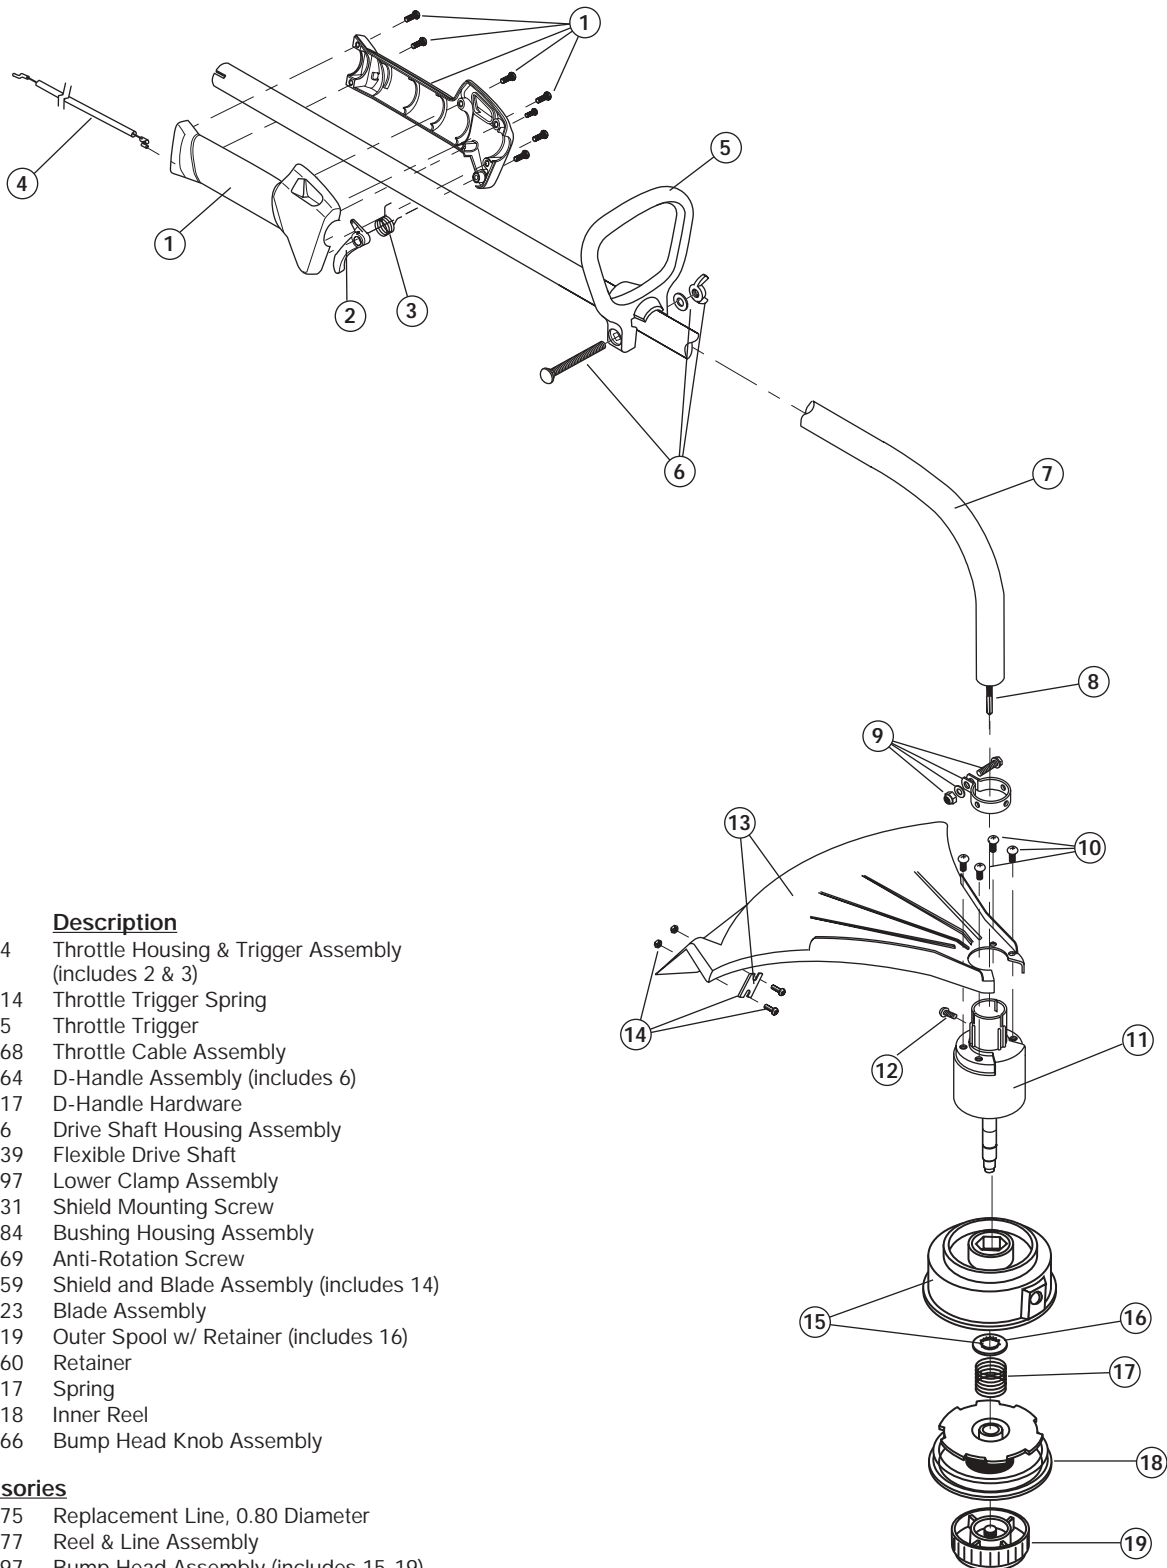

BOOM AND TRIMMER PARTS - MODEL YM400

2-CYCLE GAS TRIMMER

PPN 41ADY40G401

Item	Part No.	Description
1	753-04294	Throttle Housing & Trigger Assembly (includes 2 & 3)
2	791-610314	Throttle Trigger Spring
3	753-04295	Throttle Trigger
4	791-182068	Throttle Cable Assembly
5	791-153064	D-Handle Assembly (includes 6)
6	791-153317	D-Handle Hardware
7	753-04276	Drive Shaft Housing Assembly
8	791-182839	Flexible Drive Shaft
9	791-153597	Lower Clamp Assembly
10	791-180531	Shield Mounting Screw
11	791-181784	Bushing Housing Assembly
12	791-145569	Anti-Rotation Screw
13	791-181659	Shield and Blade Assembly (includes 14)
14	791-181823	Blade Assembly
15	791-153619	Outer Spool w/ Retainer (includes 16)
16	791-610660	Retainer
17	791-610317	Spring
18	791-610318	Inner Reel
19	791-153066	Bump Head Knob Assembly