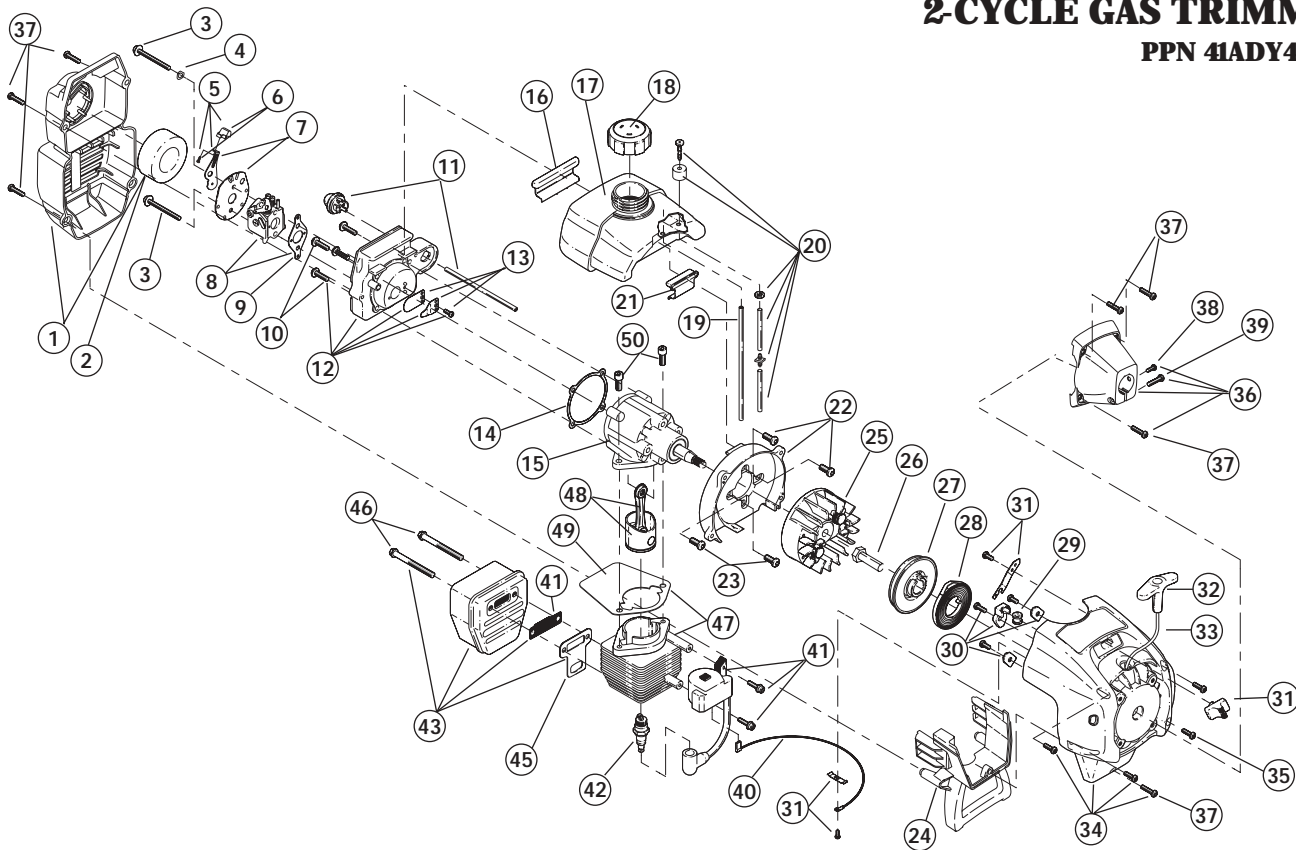

ENGINE PARTS - MODEL YM400

2-CYCLE GAS TRIMMER

PPN 41ADY40G401

Item	Part No.	Description	Item	Part No.	Description
1	791-182059	Air Cleaner/Muffler Cover Assembly (includes 2 & 37)	33	791-613103	Rope
2	791-180350	Air Cleaner Filter	34	753-04293	Starter Housing Assembly (includes 27-33 & 40)
3	791-180351	Carburetor Mounting Screw Assembly	35	791-181862	Housing Screw
4	791-180226	Wavey Washer	36	791-182797	Clutch Cover Assembly (includes 37-39)
5	753-1182	Choke Lever Assembly (includes 6)	37	791-181501	Cover Screws
6	753-1183	Choke Knob and Screw	38	791-182519	Anti-Rotation Screw
7	753-1184	Choke Lever and Plate (includes 5)	39	791-181345	Clamping Screw
8	753-04144	Carburetor Assembly (includes 9)	40	791-180036	Wire Lead
9	791-610675	Carburetor Gasket	41	753-04125	Module Assembly
10	791-181860	Carb Mount Screw	42	791-610311	Spark Plug
11	753-1185	Primer and Hose Assembly	43	791-182066	Muffler Assembly (includes 44-46)
12	753-1196	Carb Mount Assembly (includes 10)	44	753-1206	Spark Arrestor Screen
13	791-684451	Reed Assembly	45	753-04159	Exhaust Gasket
14	753-1208	Carburetor Mount Gasket	46	791-147575	Muffler Mounting Bolt Assembly
15	753-04272	Crank Case Service Assembly (includes 10 & 22)	47	753-1206	Cylinder Assembly (includes 49)
16	791-612134	Rear Mounting Pad	48	753-1207	Piston and Rod Assembly
17	753-1186	Fuel Tank Assembly (includes 18-20)	49	753-1197	Cylinder Gasket
18	753-1187	Fuel Cap Assembly	50	791-182723	Cylinder Bolt
19	791-181168	Fuel Return Line	*	753-04134	Engine Gasket Kit
20	791-682039	Fuel Line Assembly	*	791-180602	O.E.M. Carburetor Repair Kit (Walbro)
21	791-145308	Front Mounting Pad	*	791-181873	Gasket Diaphragm Repair Kit (Walbro)
22	791-153520	Shroud Assembly	*	753-1209	Piston Ring
23	791-181861	Shroud Screw	*	753-04173	Short Block Assembly (includes 10, 15, 23, 42, 46-50)
24	791-182064	Shroud Extension and Stand	*	791-181501	Starter Housing Screw Set
25	791-181867	Flywheel Assembly	*	791-610309	Crankcase Seal
26	791-610303	Spacer	*		Items Not Shown
27	753-04232	Recoil Pulley Assembly			
28	791-613102	Recoil Spring			
29	791-611061	Rope Guide			
30	791-181441	Pulley Retainer Assembly			
31	791-182618	Switch Assembly (includes 40)			
32	791-181079	Pull Handle