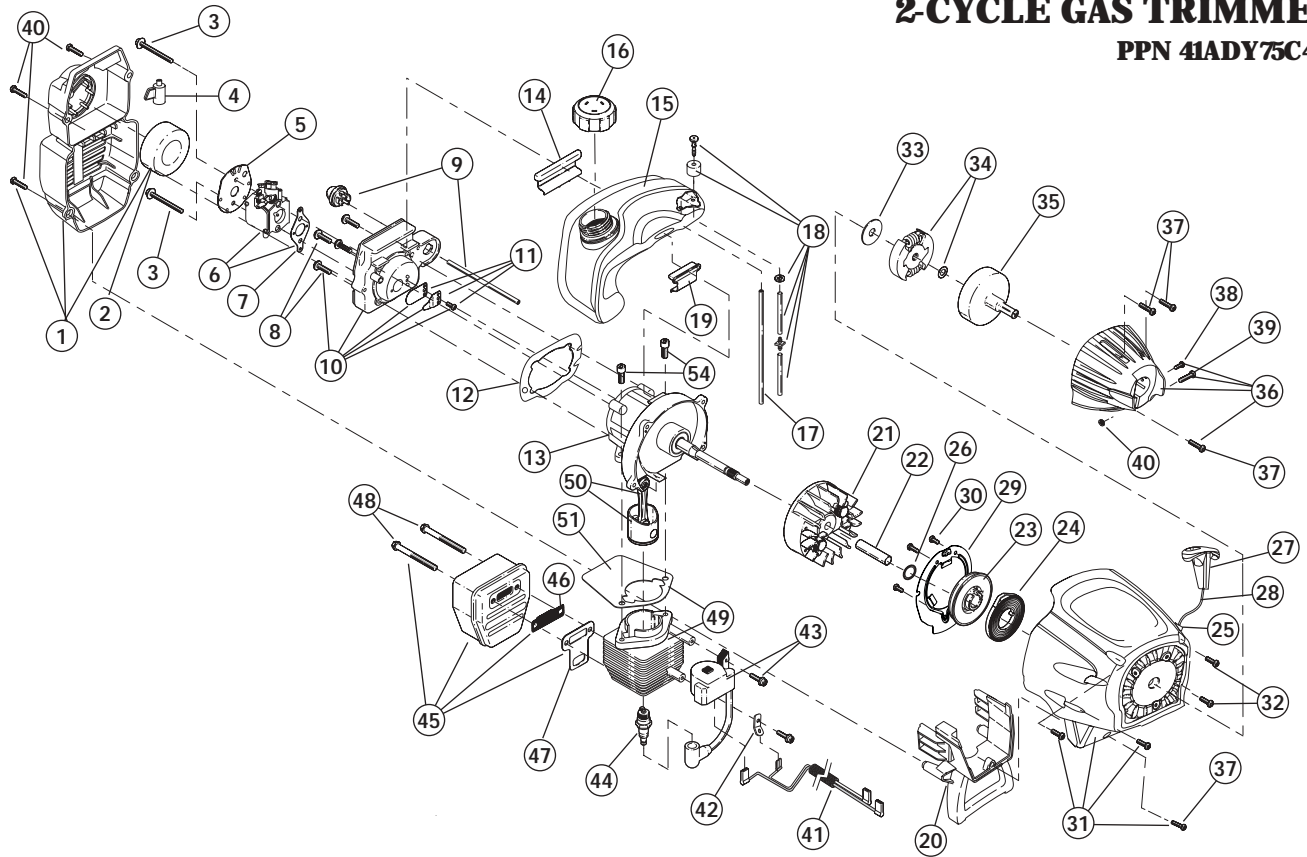

ENGINE PARTS - MODEL YM75

2-CYCLE GAS TRIMMER

PPN 41ADY75C401

Item	Part No.	Description	Item	Part No.	Description
1	753-1192	Air Cleaner/Muffler Cover Assembly (includes 2 & 37)	31	753-04335	Starter Housing Assembly (includes 23-28 & 32)
2	791-180350B	Air Cleaner Filter	32	791-181862	Housing Screw
3	791-180351	Carburetor Mounting Screws	33	791-182368	Clutch Washer
4	753-1193	Choke Extension	34	791-182369	Clutch Rotor Assembly
5	753-1194	Choke Plate	35	791-153592	Clutch Drum Assembly
6	753-04338	Carburetor Assembly (includes 7 & 18)	36	753-1204	Clutch Cover Assembly (includes 37-40)
7	791-610675	Carburetor Gasket	37	791-181345	Cover Screw
8	791-181860	Carb Mount Screw	38	791-182519	Anti-Rotation Screw
9	791-181801	Primer and Hose Assembly	39	753-04003	Clamping Screw
10	753-1196	Carb Mount Assembly (includes 8 & 11)	40	791-180217	Clamping Nut
11	791-684451	Reed Assembly	41	791-182798	Wire Leads and Sleeve
12	753-1208	Carburetor Mount Gasket	42	791-611063	Ground Tab
13	753-04332	Crank Case Service Assembly (includes 8)	43	753-04336	Module Assembly
14	791-612134	Rear Mounting Pad	44	791-610311B	Spark Plug
15	753-04307	Fuel Tank Assembly (includes 16-18)	45	791-182066	Muffler Assembly (includes 46-48)
16	791-182612	Fuel Cap Assembly	46	791-182747	Spark Arrestor Screen
17	791-182352	Fuel Return Line	47	753-04159	Exhaust Gasket
18	753-04233	Fuel Line Assembly	48	791-147575	Muffler Mounting Bolt Assembly
19	791-145308	Front Mounting Pad	49	753-04323	Cylinder Assembly (includes 51)
20	791-182064	Shroud Extension and Stand	50	753-1207	Piston and Rod Assembly
21	791-182736	Flywheel Assembly	51	753-1197	Cylinder Gasket
22	791-181065	Spacer	52	791-182723	Cylinder Bolt
23	753-1199	Recoil Pulley Assembly	*	791-180090	O.E.M. Carburetor Repair Kit (Zama)
24	753-04286	Recoil Spring	*	791-180091	Gasket Diaphragm Repair Kit (Zama)
25	753-1200	Rope Guide	*	753-1209	Piston Ring Set
26	791-181247	Pulley Retainer	*	753-04334	Short Block Assembly (includes 8, 12, 13, 44, 47-52)
27	791-181079	Pull Handle	*	791-181599	Clutch Springs (Qty. 2)
28	791-613103	Rope			
29	753-1201	Pressure Plate Assembly			
30	7531202	Plate Screw	*		Items Not Shown