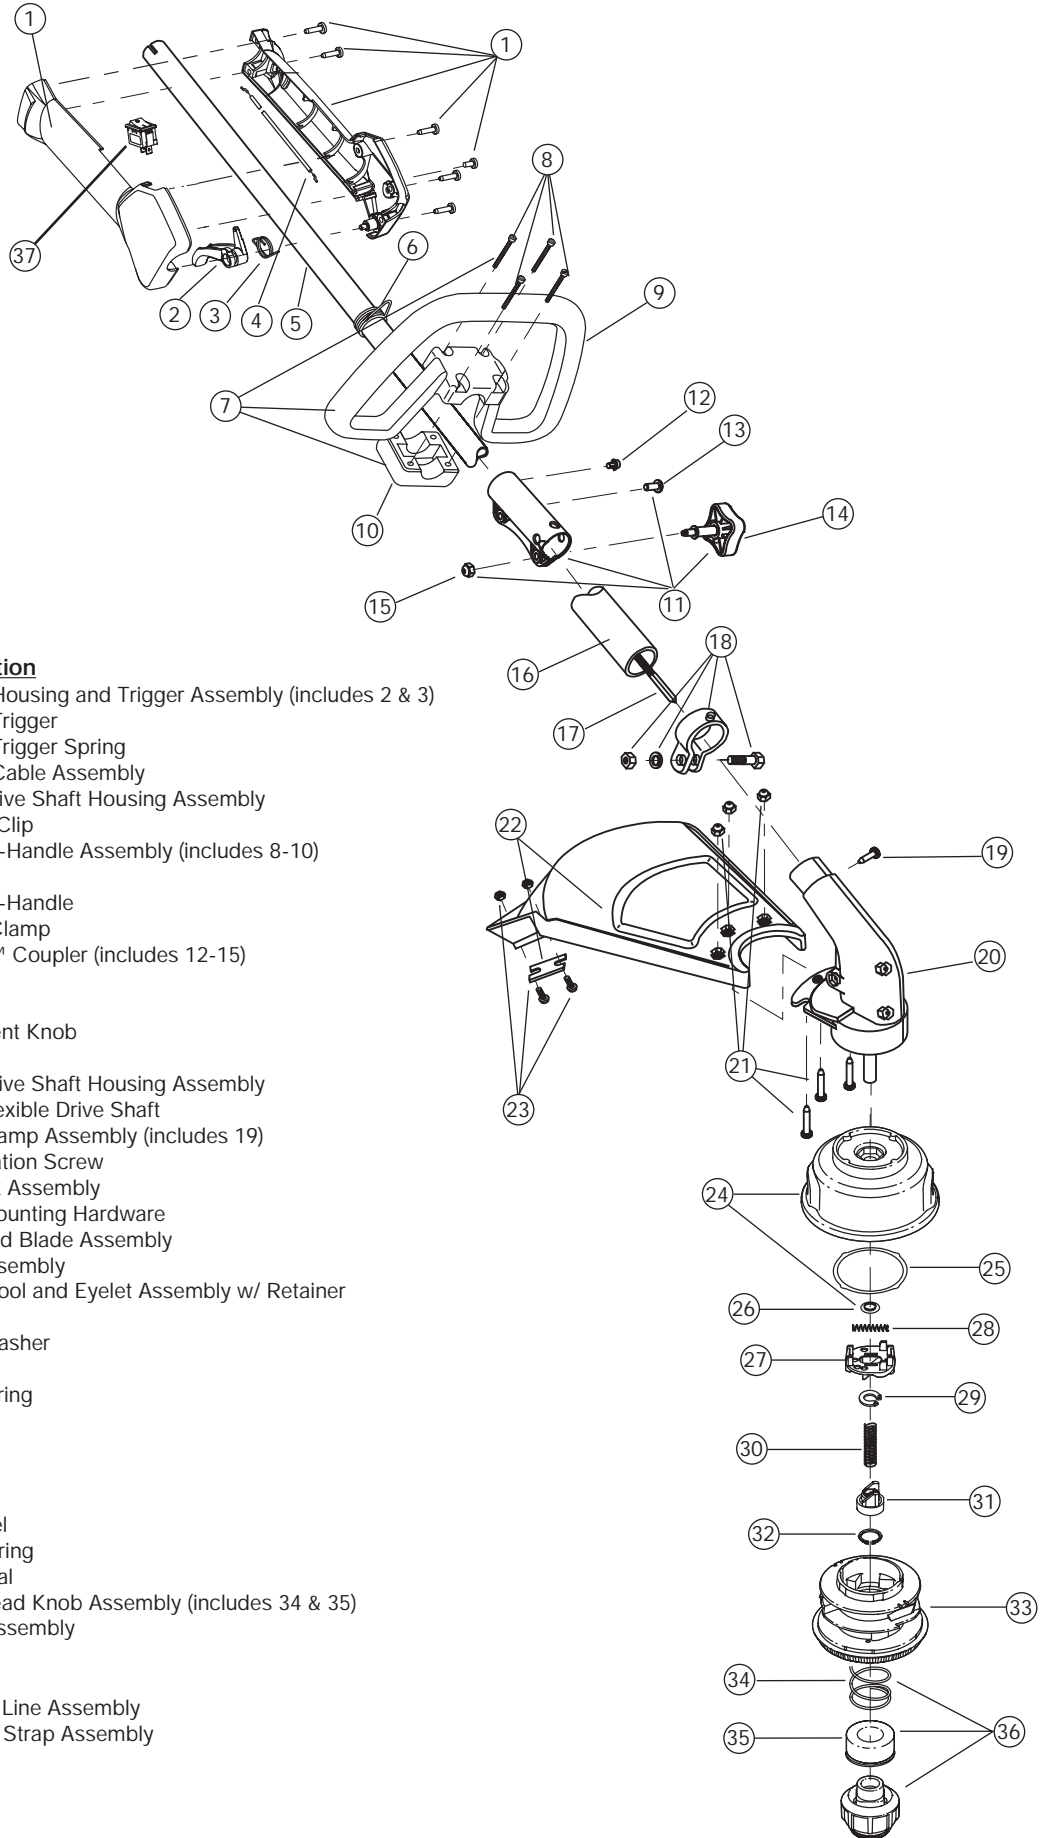

BOOM AND TRIMMER PARTS - MODEL YM75

2-CYCLE GAS TRIMMER

PPN 41ADY75C401

Item	Part No.	Description
1	791-00057	Throttle Housing and Trigger Assembly (includes 2 & 3)
2	791-00058	Throttle Trigger
3	791-182690	Throttle Trigger Spring
4	791-182877	Throttle Cable Assembly
5	753-04236	Upper Drive Shaft Housing Assembly
6	791-610327	Harness Clip
7	791-180869	Deluxe D-Handle Assembly (includes 8-10)
8	791-181070	Screw
9	791-182167	Deluxe D-Handle
10	791-182168	Bottom Clamp
11	791-182928	EZ-Link™ Coupler (includes 12-15)
12	791-182057	Screw
13	791-181617	Bolt
14	791-181618	Adjustment Knob
15	791-181886	Nut
16	753-1212	Lower Drive Shaft Housing Assembly
17	791-181166	Lower Flexible Drive Shaft
18	791-153597	Lower Clamp Assembly (includes 19)
19	791-145569	Anti-Rotation Screw
20	791-181566	Gear Box Assembly
21	791-180547	Shield Mounting Hardware
22	791-180548	Shield and Blade Assembly
23	791-180553	Blade Assembly
24	791-181457	Outer Spool and Eyelet Assembly w/ Retainer
25	791-181458	Retainer
26	791-181561	Thrust Washer
27	753-04257	Slider
28	791-181459	Small Spring
29	791-181532	E-Clip
30	791-181531	Spring
31	791-181462	Plunger
32	791-181463	C-Clip
33	791-181464	Inner Reel
34	791-181465	Large Spring
35	791-181467	Foam Seal
36	791-181468	Bump Head Knob Assembly (includes 34 & 35)
37	791-182405	Switch Assembly