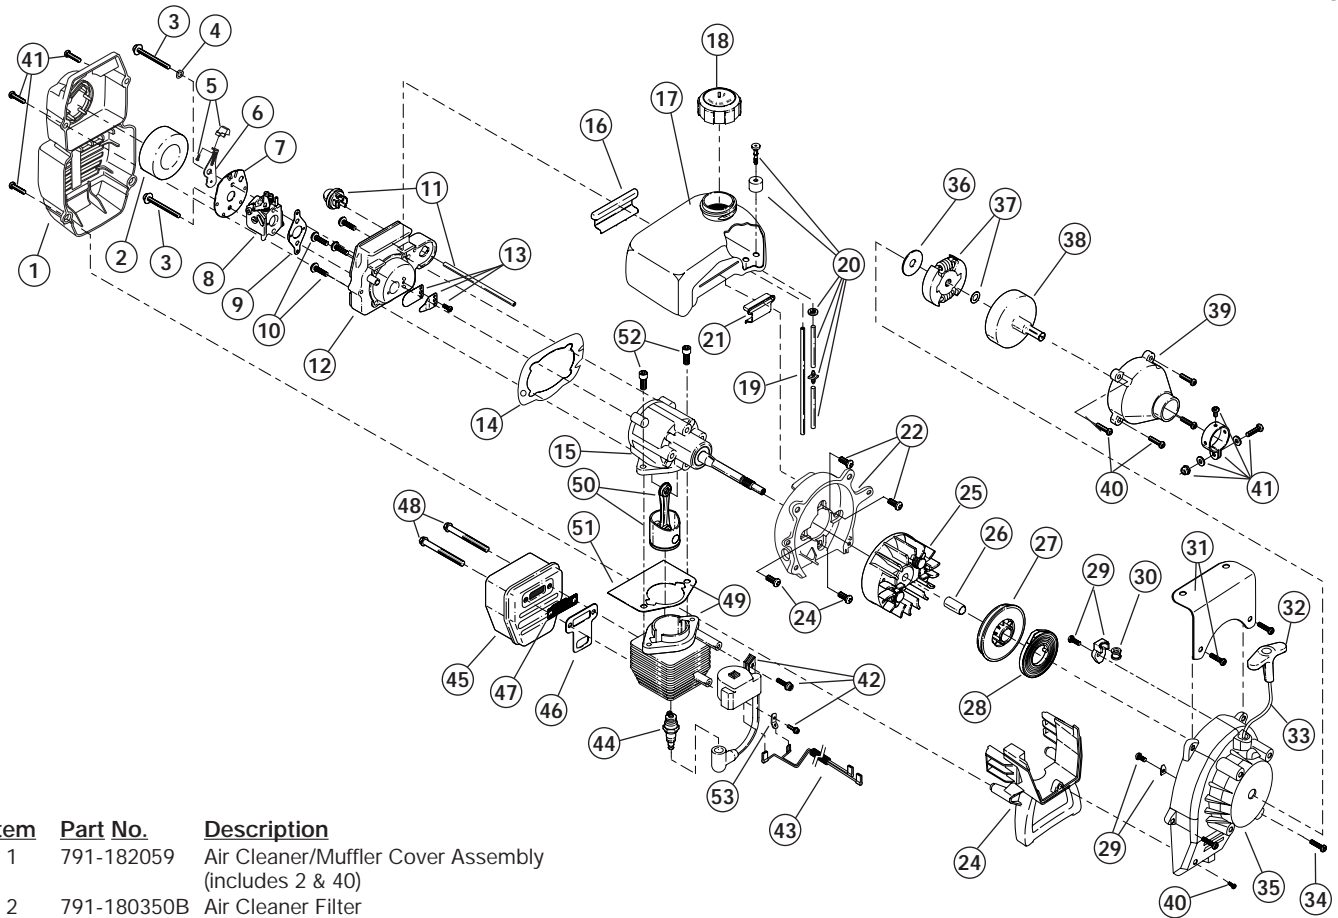

# ENGINE PARTS - MODEL YM CULTIVATOR 2-CYCLE GAS CULTIVATOR

21A-121R 700

Item	Part No.	Description
1	791-182059	Air Cleaner/Muffler Cover Assembly (includes 2 & 40)
2	791-180350B	Air Cleaner Filter
3	791-180351	Carburetor Mounting Screw Assembly
4	791-180226	Wavey Washer
5	791-182161	Choke Knob & Screw
6	753-04418	Choke Lever Assembly (includes 5)
7	753-04419	Choke Lever & Plate (includes 6)
8	753-04333	Carburetor Assembly (includes 9 & 20)
9	791-610675	Carburetor Gasket
10	791-181860	Carb Mount Screw
11	791-683974B	Primer and Hose Assembly
12	753-1196	Carb Mount Assembly (includes 10 & 13)
13	791-684451	Reed Assembly
14	753-1208	Carburetor Mount Gasket
15	753-04369	Crank Case Service Assembly (includes 10 & 23)
16	791-612134	Rear Mounting Pad
17	753-04306	Fuel Tank Assembly (includes 18-20)
18	791-182438	Fuel Cap Assembly
19	791-181086	Fuel Return Line
20	791-682039	Fuel Line Assembly
21	791-145308	Front Mounting Pad
22	791-683065	Shroud Assembly
23	791-181861	Shroud Screw
24	791-182064	Shroud Extension and Stand (includes 40)
25	791-182736	Flywheel Assembly
26	791-181065	Spacer
27	753-04232	Recoil Pulley Assembly
28	791-613102	Recoil Spring
29	791-180930	Pulley Retainer Assembly
30	791-611061	Rope Guide
31	791-180317	Fuel Tank Guard Assembly
32	791-181079	Pull Handle
33	791-613103	Rope
34	791-181912	Housing Screw