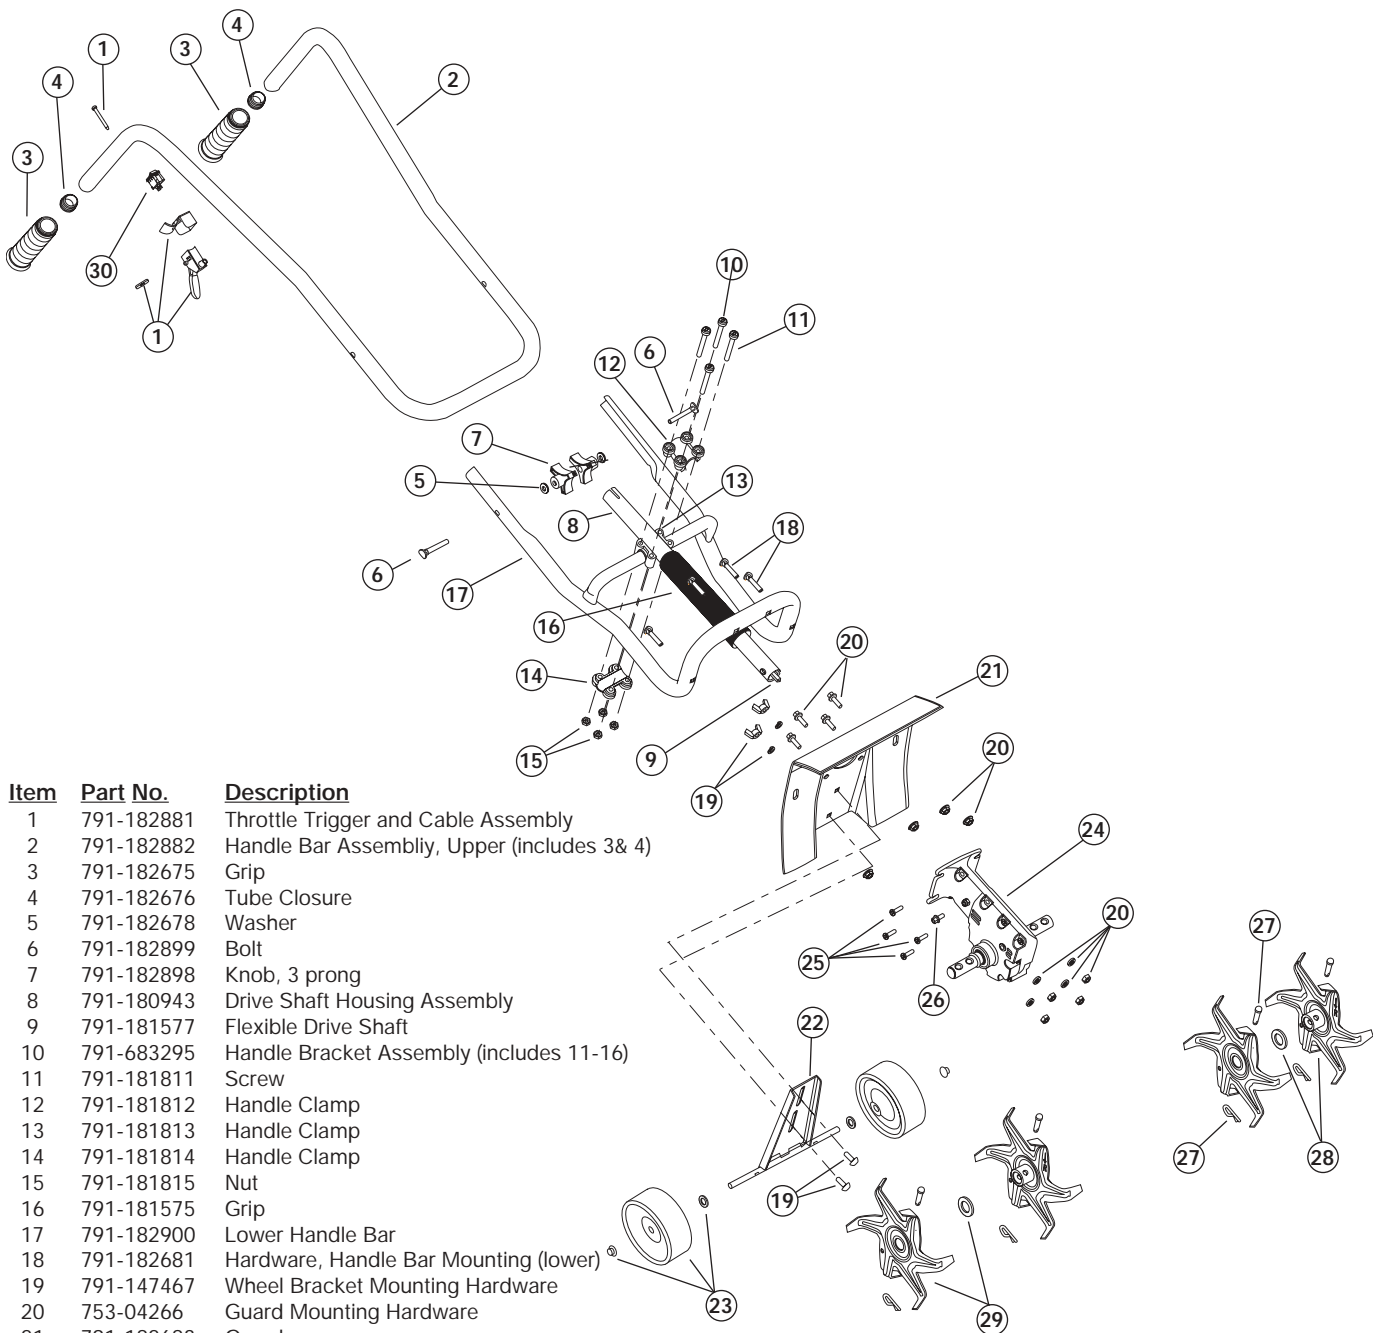

ENGINE PARTS - MODEL YM CULTIVATOR

2-CYCLE GAS CULTIVATOR

21A-121R700

Item	Part No.	Description
1	791-182881	Throttle Trigger and Cable Assembly
2	791-182882	Handle Bar Assembly, Upper (includes 3 & 4)
3	791-182675	Grip
4	791-182676	Tube Closure
5	791-182678	Washer
6	791-182899	Bolt
7	791-182898	Knob, 3 prong
8	791-180943	Drive Shaft Housing Assembly
9	791-181577	Flexible Drive Shaft
10	791-683295	Handle Bracket Assembly (includes 11-16)
11	791-181811	Screw
12	791-181812	Handle Clamp
13	791-181813	Handle Clamp
14	791-181814	Handle Clamp
15	791-181815	Nut
16	791-181575	Grip
17	791-182900	Lower Handle Bar
18	791-182681	Hardware, Handle Bar Mounting (lower)
19	791-147467	Wheel Bracket Mounting Hardware
20	753-04266	Guard Mounting Hardware
21	791-182683	Guard
22	791-180320	Wheel Bracket Assembly
23	791-180944	Wheel Assembly
24	753-04489	Gear Box Assembly
25	791-182195	Screw
26	791-180288	Sleeve Retainer Bolt
27	791-147473	Tine Fastener Assembly
28	791-182729	Tine Assembly (Left Outer or Right Inner)
29	791-182730	Tine Assembly (Left Inner or Right Outer)
30	791-182405	Switch

Optional Accessories

- 791-147543 2-Cycle Oil

*not shown