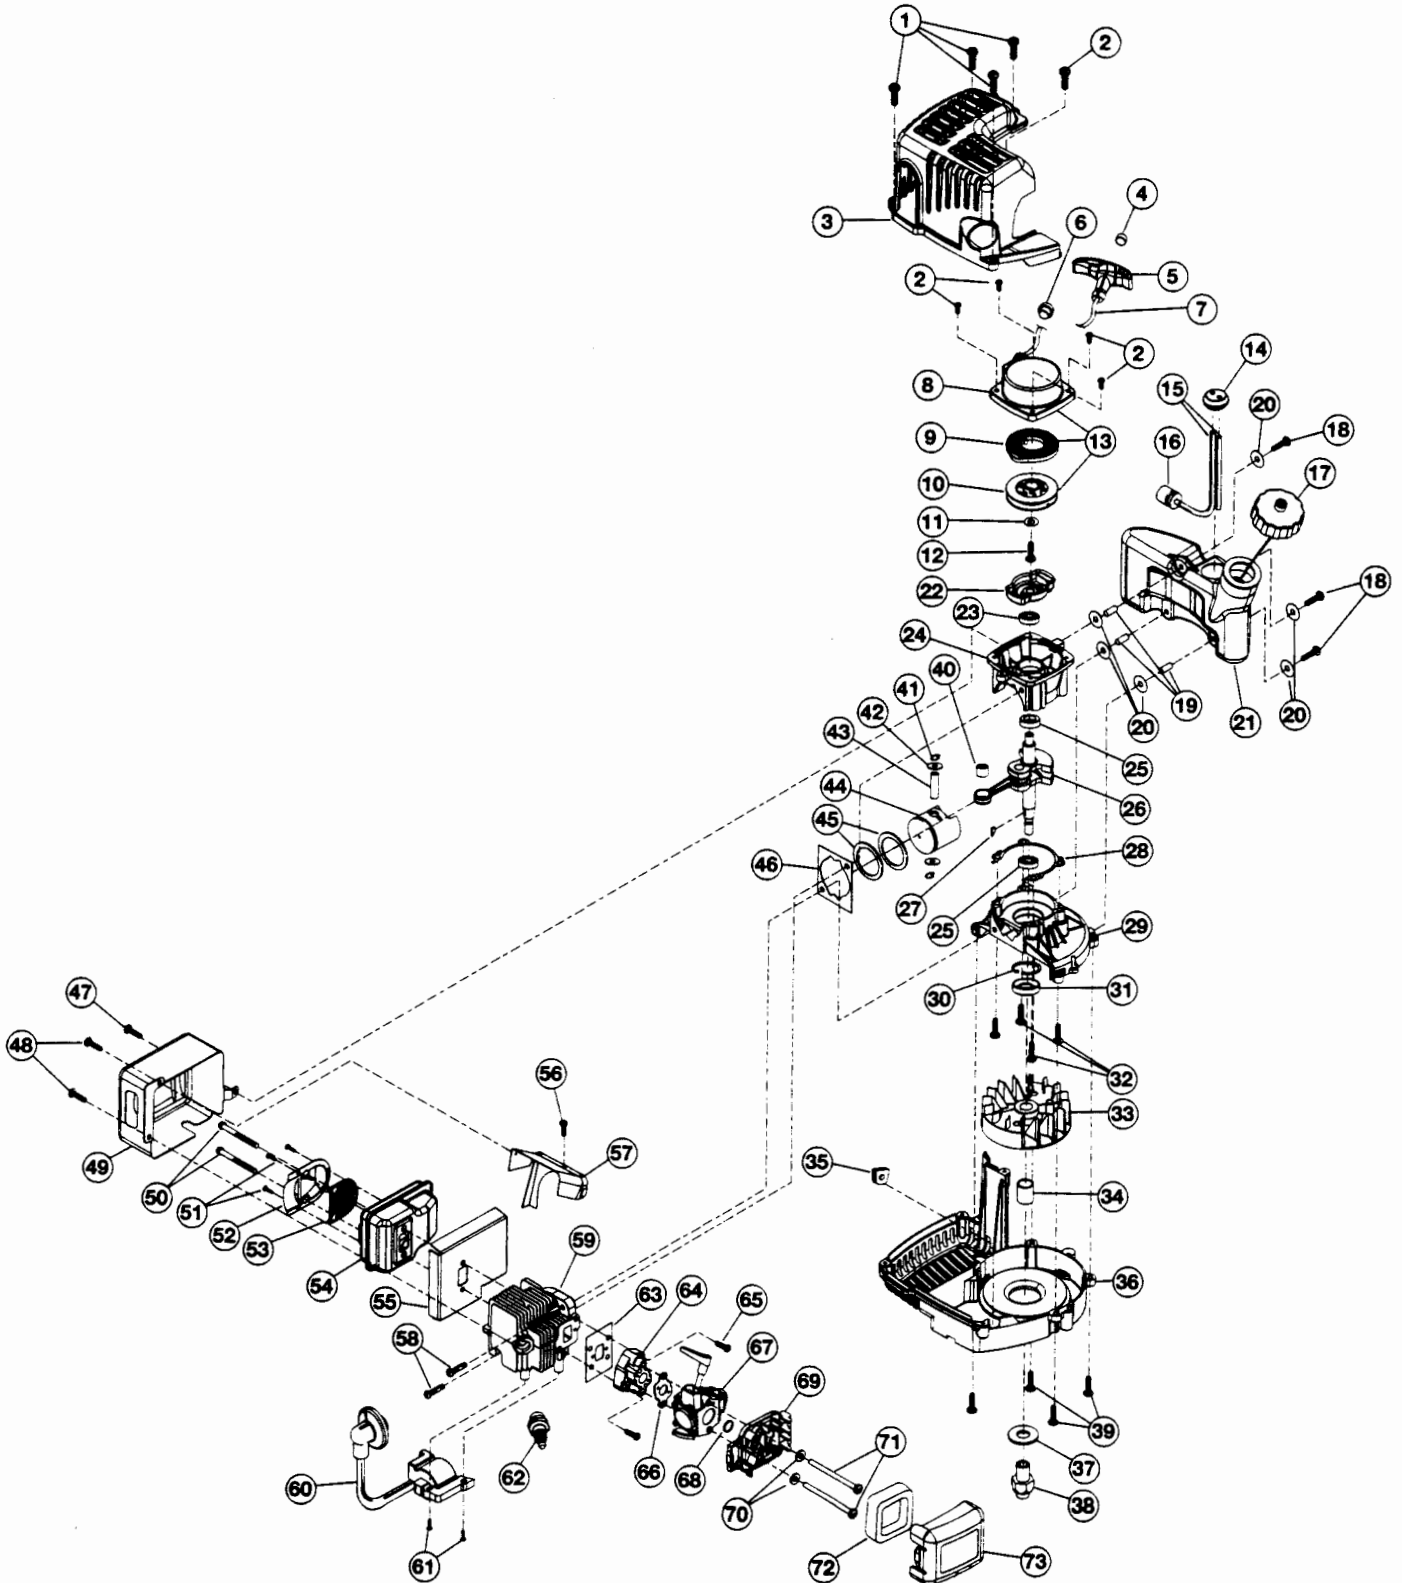

PARTS LIST

ENGINE - MODEL TB250B 2-CYCLE GAS BLOWER

Part Numbers On Following Page

PARTS LIST

ENGINE - MODEL TB250B 2-CYCLE GAS BLOWER

<u>Item</u>	<u>Part No.</u>	<u>Description</u>	<u>Item</u>	<u>Part No.</u>	<u>Description</u>
1	753-04518	Screw	37	753-04554	Washer
2	753-04519	Screw	38	753-04555	Impeller Nut
3	753-04742	Engine Cover	39	753-04556	Shroud Screws
4	753-04521	Pull Handle Bushing	40	753-04557	Needle Bearing
5	753-04522	Pull Handle	41	753-04558	Retaining Ring
6	753-04523	Rope Guide	42	753-04559	Piston Spacer
7	753-04524	Rope	43	753-04560	Piston Pin
8	753-04525	Recoil Case	44	753-04561	Piston
9	753-04526	Recoil Spring	45	753-04562	Piston Ring
10	753-04527	Recoil Pulley	46	753-04563	Cylinder Gasket
11	753-04528	Washer	47	753-04564	Screw
12	753-04529	Screw	48	753-04565	Screw
13	753-04530	Recoil Assembly (includes 4-12)	49	753-04566	Muffler Cover
14	753-04531	Fuel Line Grommet	50	753-04567	Muffler Bolt
15	791-181828	Fuel Line	51	753-04568	Spark Arrestor Screw
16	753-04533	Fuel Filter	52	753-04569	Spark Arrestor Hood
17	753-04534	Fuel Cap	53	753-04570	Spark Arrestor
18	753-04535	Screw	54	753-04571	Muffler Assembly (includes 51-53)
19	753-04536	Spacer	55	753-04572	Muffler Gasket
20	753-04537	Washer	56	753-04573	Screw
21	753-04538	Fuel Tank Assembly (includes 14-17)	57	753-04574	Cylinder Cover
22	753-04539	Pawl Assembly	58	753-04575	Cylinder Bolt
23	753-04540	Upper Oil Seal	59	753-04576	Cylinder
24	753-04541	Upper Crankcase	60	753-04577	Module
25	753-04542	Bearing	61	753-04578	Module Screw
26	753-04543	Keyed Powershaft Assembly	62	753-04579	Spark Plug
27	753-04544	Flywheel Key	63	753-04580	Insulator Gasket
28	753-04545	Crankshaft Gasket	64	753-04581	Insulator
29	753-04546	Lower Crankcase	65	753-04583	Insulator Screw
30	753-04547	C-Clip	66	753-04582	Carburetor Gasket
31	753-04548	Lower Oil Seal	67	753-04584	Carburetor
32	753-04549	Crankshaft Screw	68	753-04585	O-Ring
33	753-04550	Flywheel	69	753-04586	Air Cleaner Assembly (includes 72 and 73)
34	753-04551	Spacer	70	753-04587	Washer
35	753-04552	Spark Wire Grommet	71	753-04588	Air Cleaner Screw
36	753-04743	Lower Engine Cover	72	753-04589	Air Filter
			73	753-04590	Air Filter Cover