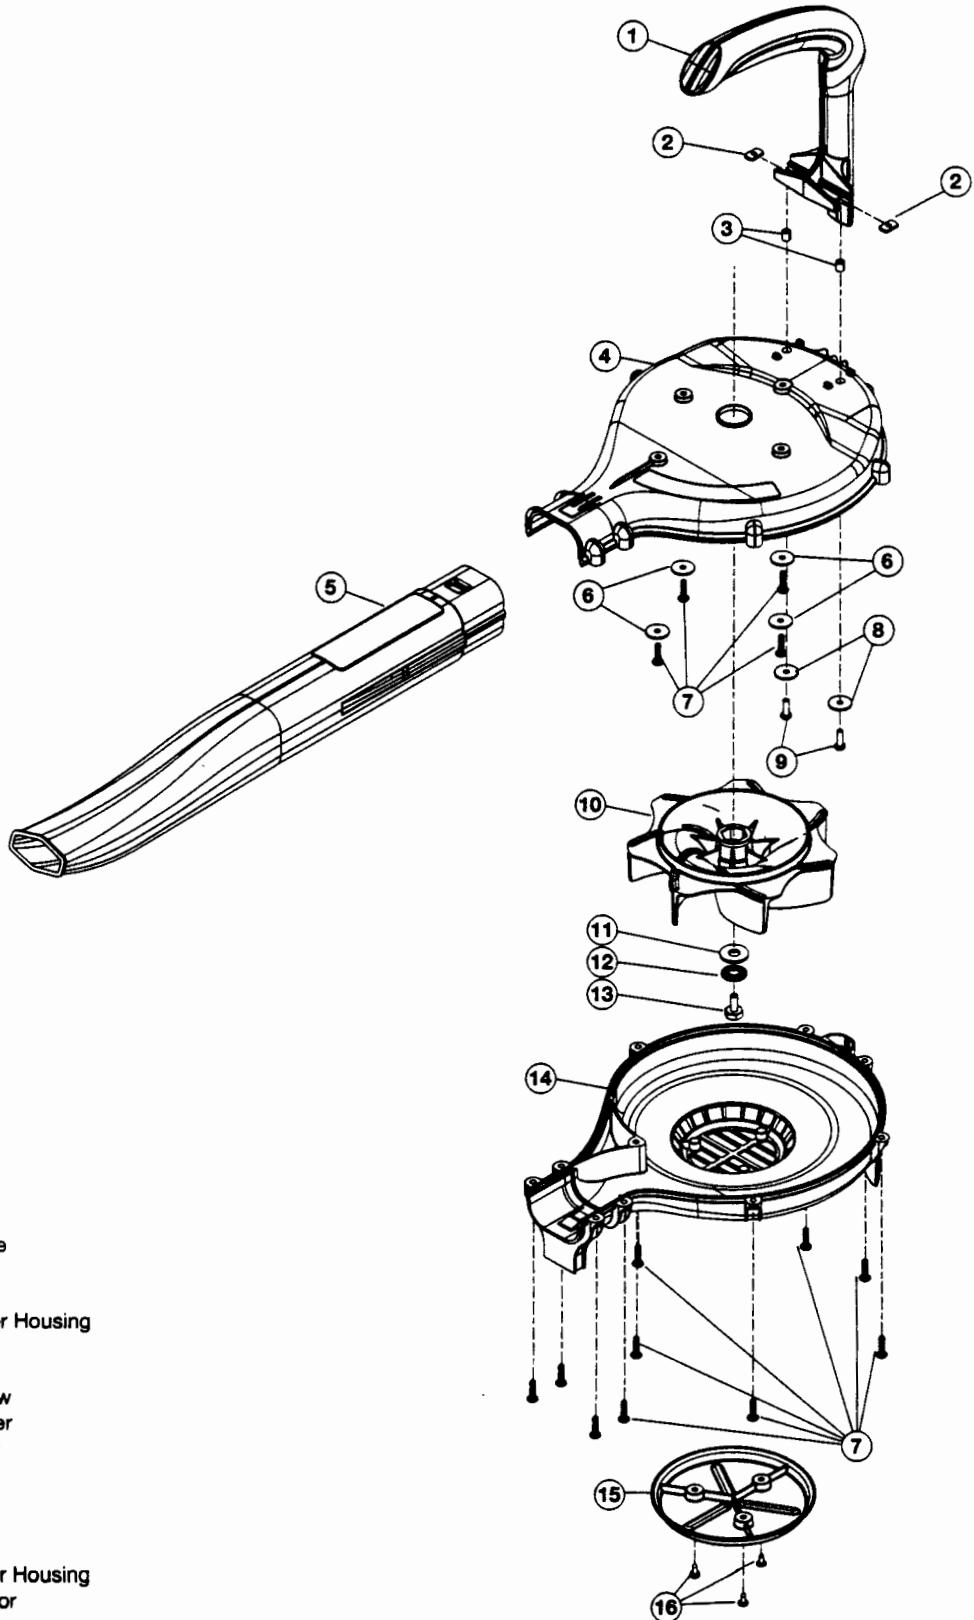

PARTS LIST

HOUSING PARTS - MODEL TB250B 2-CYCLE GAS BLOWER

Item	Part No.	Description
1	753-04591	Blower Handle
2	753-04186	Weldnut
3	753-04592	Spacer
4	753-04593	Upper Impeller Housing
5	753-04594	Blower Tube
6	791-182409	Washer
7	753-04595	Housing Screw
8	791-181904	Handle Washer
9	791-683606	Handle Screw
10	753-04596	Impeller
11	753-04597	Washer
12	753-04598	Lock Washer
13	753-04599	Bolt
14	753-04600	Lower Impeller Housing
15	753-04601	Intake Deflector
16	791-182474	Deflector Screw