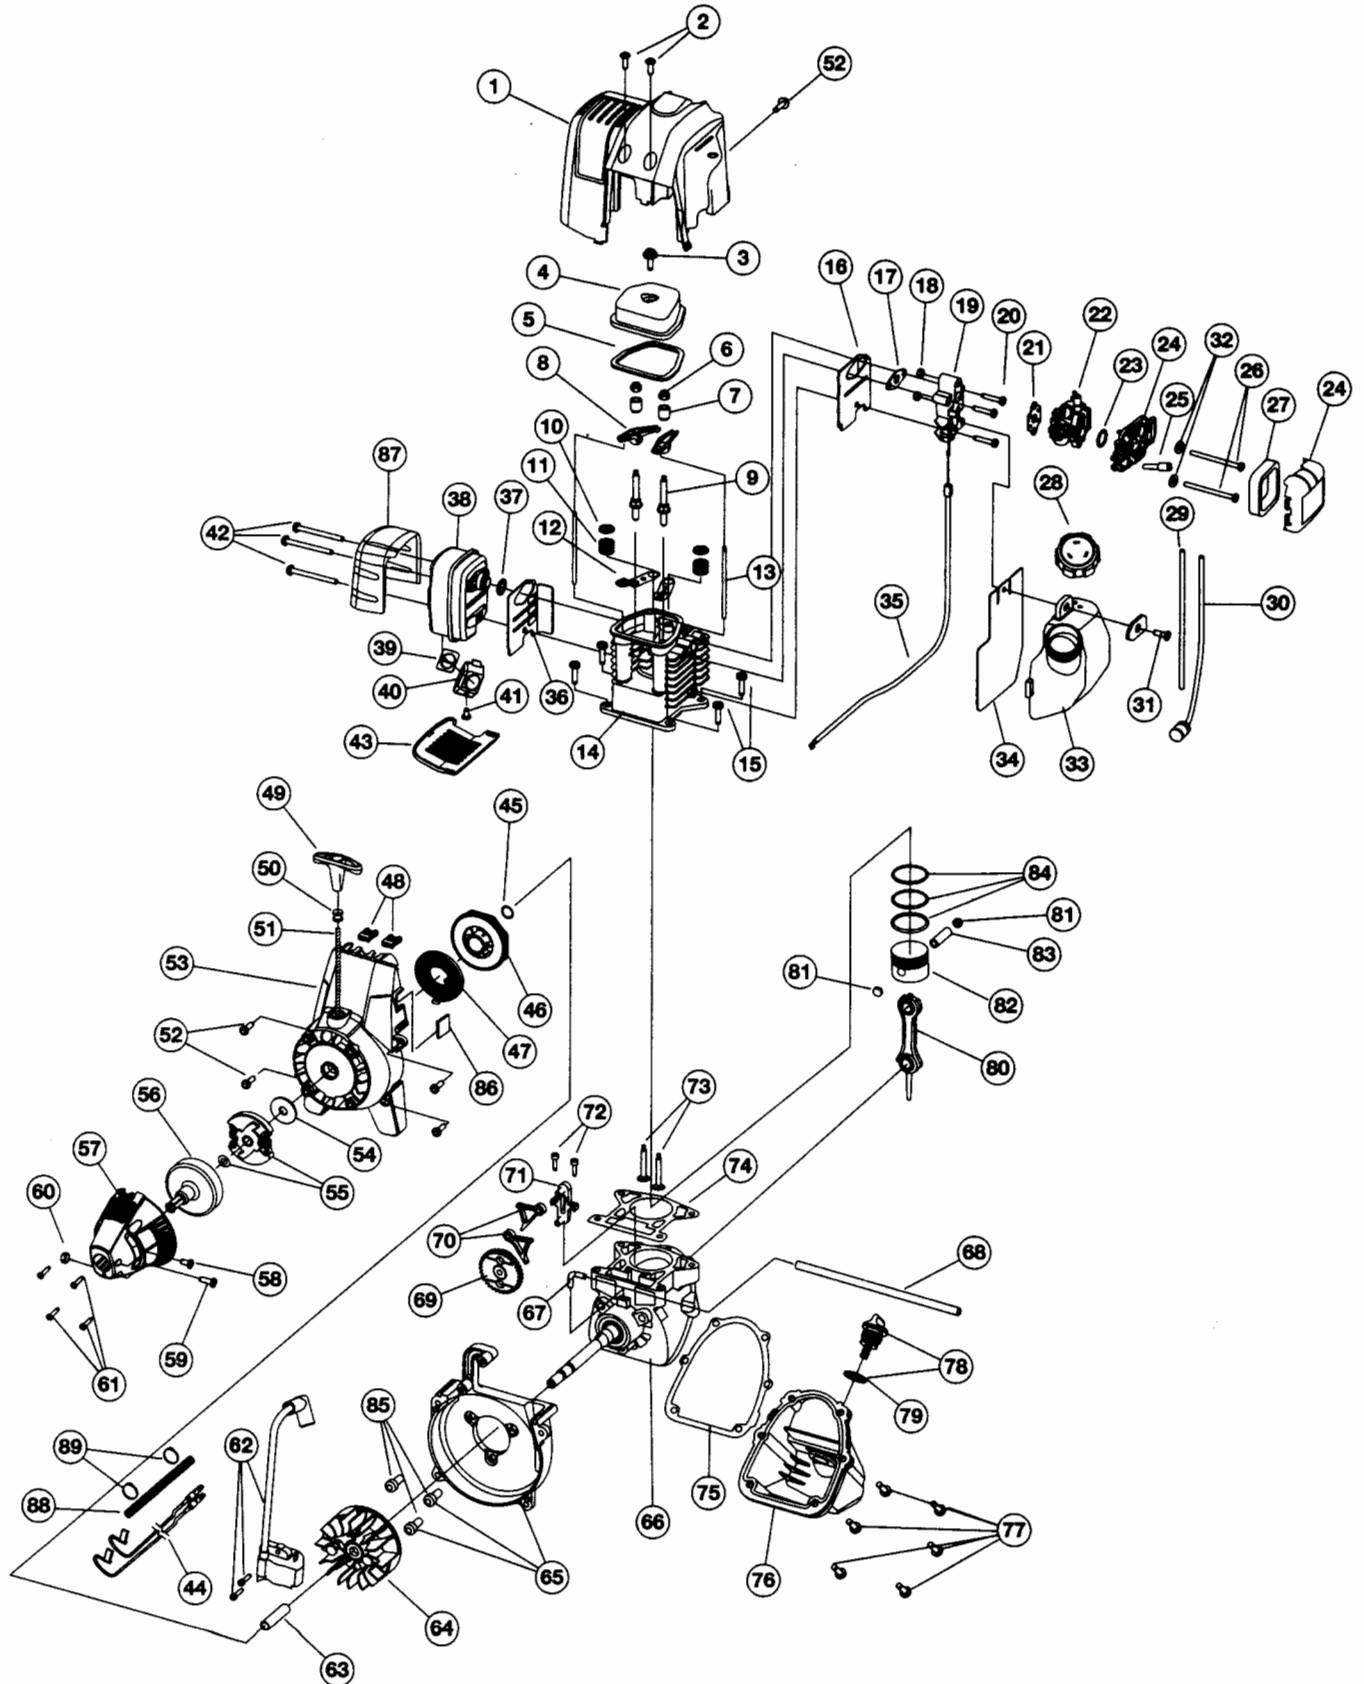

# PARTS LIST

## ENGINE PARTS - MODELS TB425CS, TB475SS & TB490BC 4-CYCLE GAS TRIMMERS

## BOOM AND TRIMMER PARTS - MODEL TB425CS 4-CYCLE GAS TRIMMER

Item	Part No.	Description
1	753-04234	Throttle Housing Assembly (includes 2-4)
2	753-04119	Throttle Trigger
3	791-182690	Throttle Trigger Spring
4	791-182405	Switch Assembly
5	791-180687	J-Handle Assembly
6	791-683295	Handle Bracket Assembly (includes 7-12)
7	791-181811	Screw
8	791-181812	Upper Handle Clamp
9	791-181813	Middle Handle Clamp
10	791-181814	Lower Handle Clamp
11	791-181815	Nut
12	791-145569	Anti-Rotation Screw
13	791-610327	Harness Clip
14	753-1247	Upper Drive Shaft Housing Assembly
15	753-1190	Split Boom Coupler (includes 16-19)
16	791-182057	Screw
17	791-181617	Bolt
18	791-181981	Adjustment Knob (includes 19)
19	753-04386	Knob Retaining Nut
20	753-04304	Lower Drive Shaft Housing Assembly
21	791-181852	Lower Flexible Drive Shaft
22	791-153597	Lower Clamp Assembly
23	791-145569	Anti-Rotation Screw
24	791-180531	Shield Mounting Hardware
25	791-181659	Shield Assembly (includes 26)
26	791-181823	Blade Assembly
27	791-181857	Bushing Housing Assembly
28	791-181457	Outer Spool Assembly (includes 29)
29	791-181458	Retaining Ring
30	791-181561	Thrust Washer
31	791-181459	Small Spring
32	791-181461	Slider
33	791-181532	E-Clip
34	791-181531	Spring
35	791-181462	Plunger
36	791-181463	C-Clip
37	791-181464	Inner Reel
38	791-181465B	Large Spring
39	791-181467	Foam Seal
40	791-181468B	Bump Head Knob Assembly (includes 38 & 39)