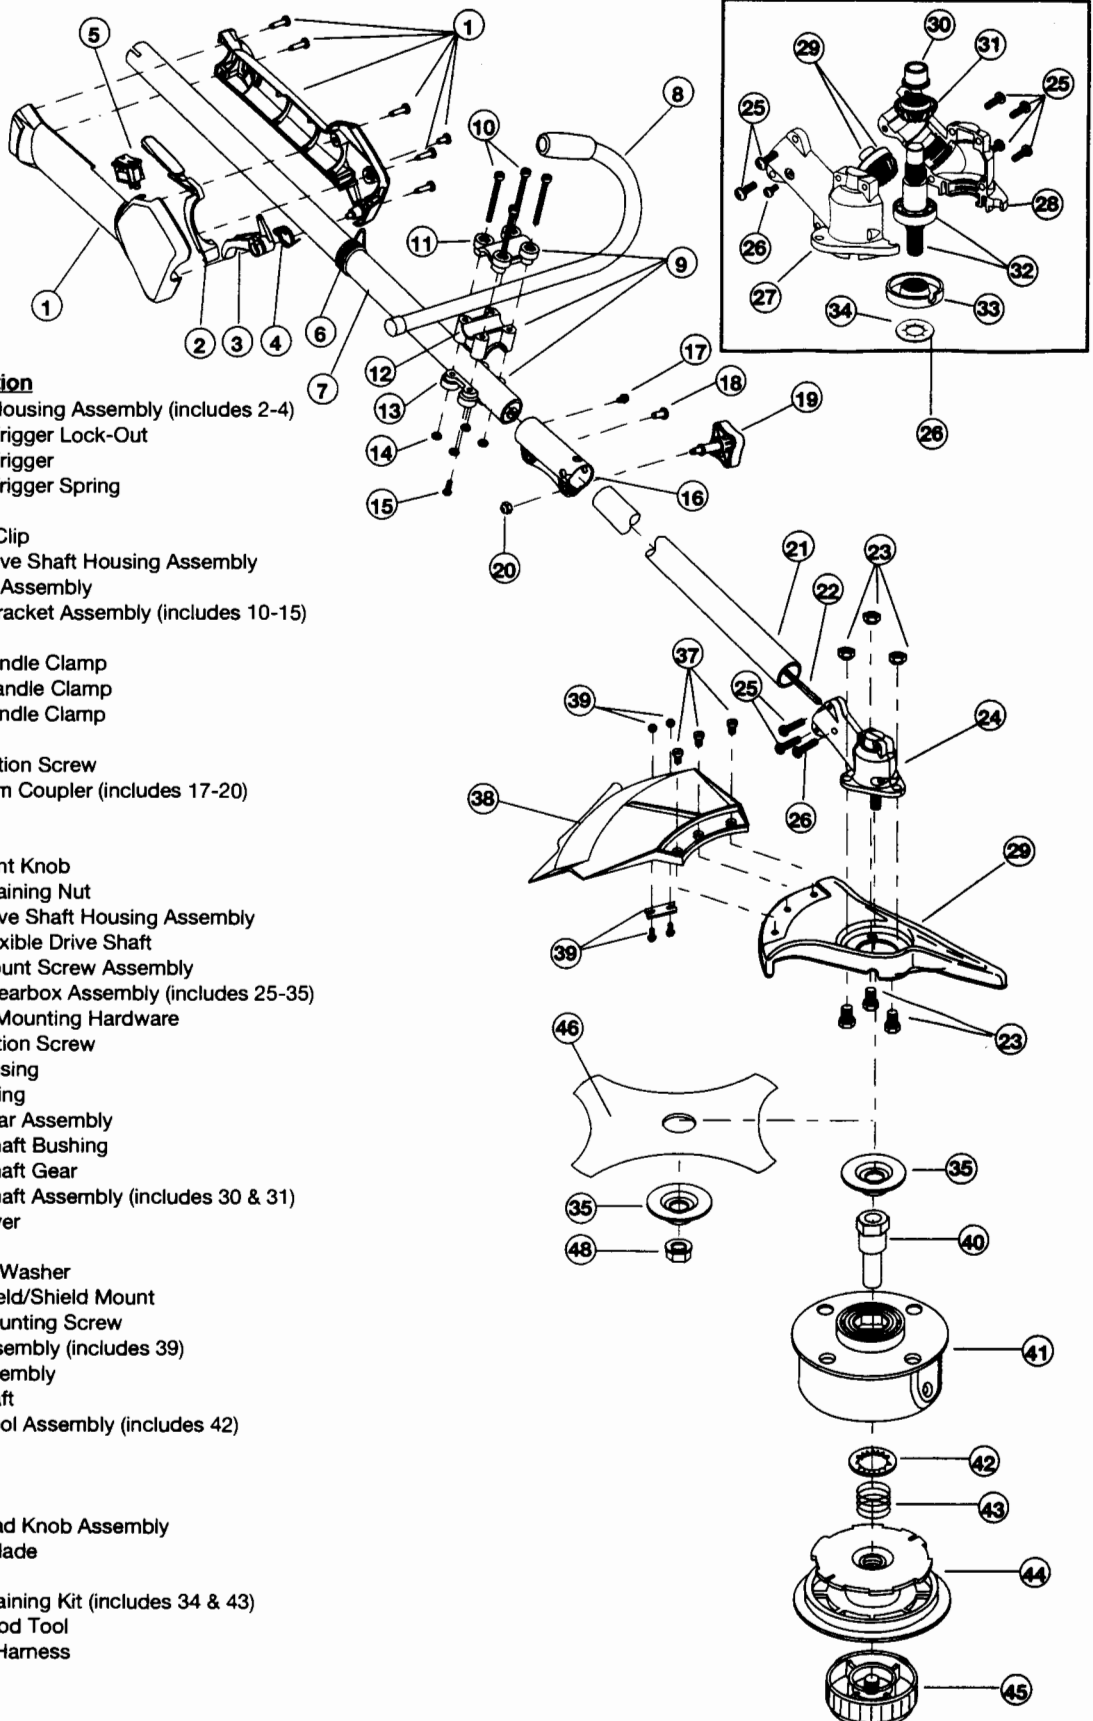

TB490BC PARTS LIST

MODEL TB490BC 4-CYCLE GAS TRIMMER

Item	Part No.	Description
1	791-00040	Throttle Housing Assembly (includes 2-4)
2	791-00041	Throttle Trigger Lock-Out
3	791-00042	Throttle Trigger
4	791-182690	Throttle Trigger Spring
5	791-182405	Switch
6	791-610327	Harness Clip
7	753-04503	Upper Drive Shaft Housing Assembly
8	791-181099	J-Handle Assembly
9	791-683295	Handle Bracket Assembly (includes 10-15)
10	791-181811	Screw
11	791-181812	Upper Handle Clamp
12	791-181813	Middle Handle Clamp
13	791-181814	Lower Handle Clamp
14	791-181815	Nut
15	791-145569	Anti-Rotation Screw
16	753-1190	Split Boom Coupler (includes 17-20)
17	791-182057	Screw
18	791-181617	Bolt
19	791-181981	Adjustment Knob
20	753-04386	Knob Retaining Nut
21	791-182541	Lower Drive Shaft Housing Assembly
22	791-613300	Lower Flexible Drive Shaft
23	791-182200	Shield Mount Screw Assembly
24	791-182193	2 piece Gearbox Assembly (includes 25-35)
25	791-182195	Gearbox Mounting Hardware
26	791-145569	Anti-Rotation Screw
27	791-182192	Right Housing
28	791-182191	Left Housing
29	791-182194	Pinion Gear Assembly
30	791-182199	Output Shaft Bushing
31	791-182198	Output Shaft Gear
32	791-182197	Output Shaft Assembly (includes 30 & 31)
33	791-182196	Blade Driver
34	753-04348	Palnut
35	791-147490	Retaining Washer
36	791-147492	Blade Shield/Shield Mount
37	791-683304	Shield Mounting Screw
38	753-1191	Shield Assembly (includes 39)
39	791-682061	Blade Assembly
40	791-612483	Spool Shaft
41	791-683301	Outer Spool Assembly (includes 42)
42	791-612026	Retainer
43	791-610636B	Spring
44	791-147495	Inner Reel
45	791-180814B	Bump Head Knob Assembly
46	791-145873B	4-Tooth Blade
48	791-181699	Nut
*	791-180014B	Blade Retaining Kit (includes 34 & 43)
*	791-613226	Locking Rod Tool
*	791-682075B	Shoulder Harness

* Items Not Shown