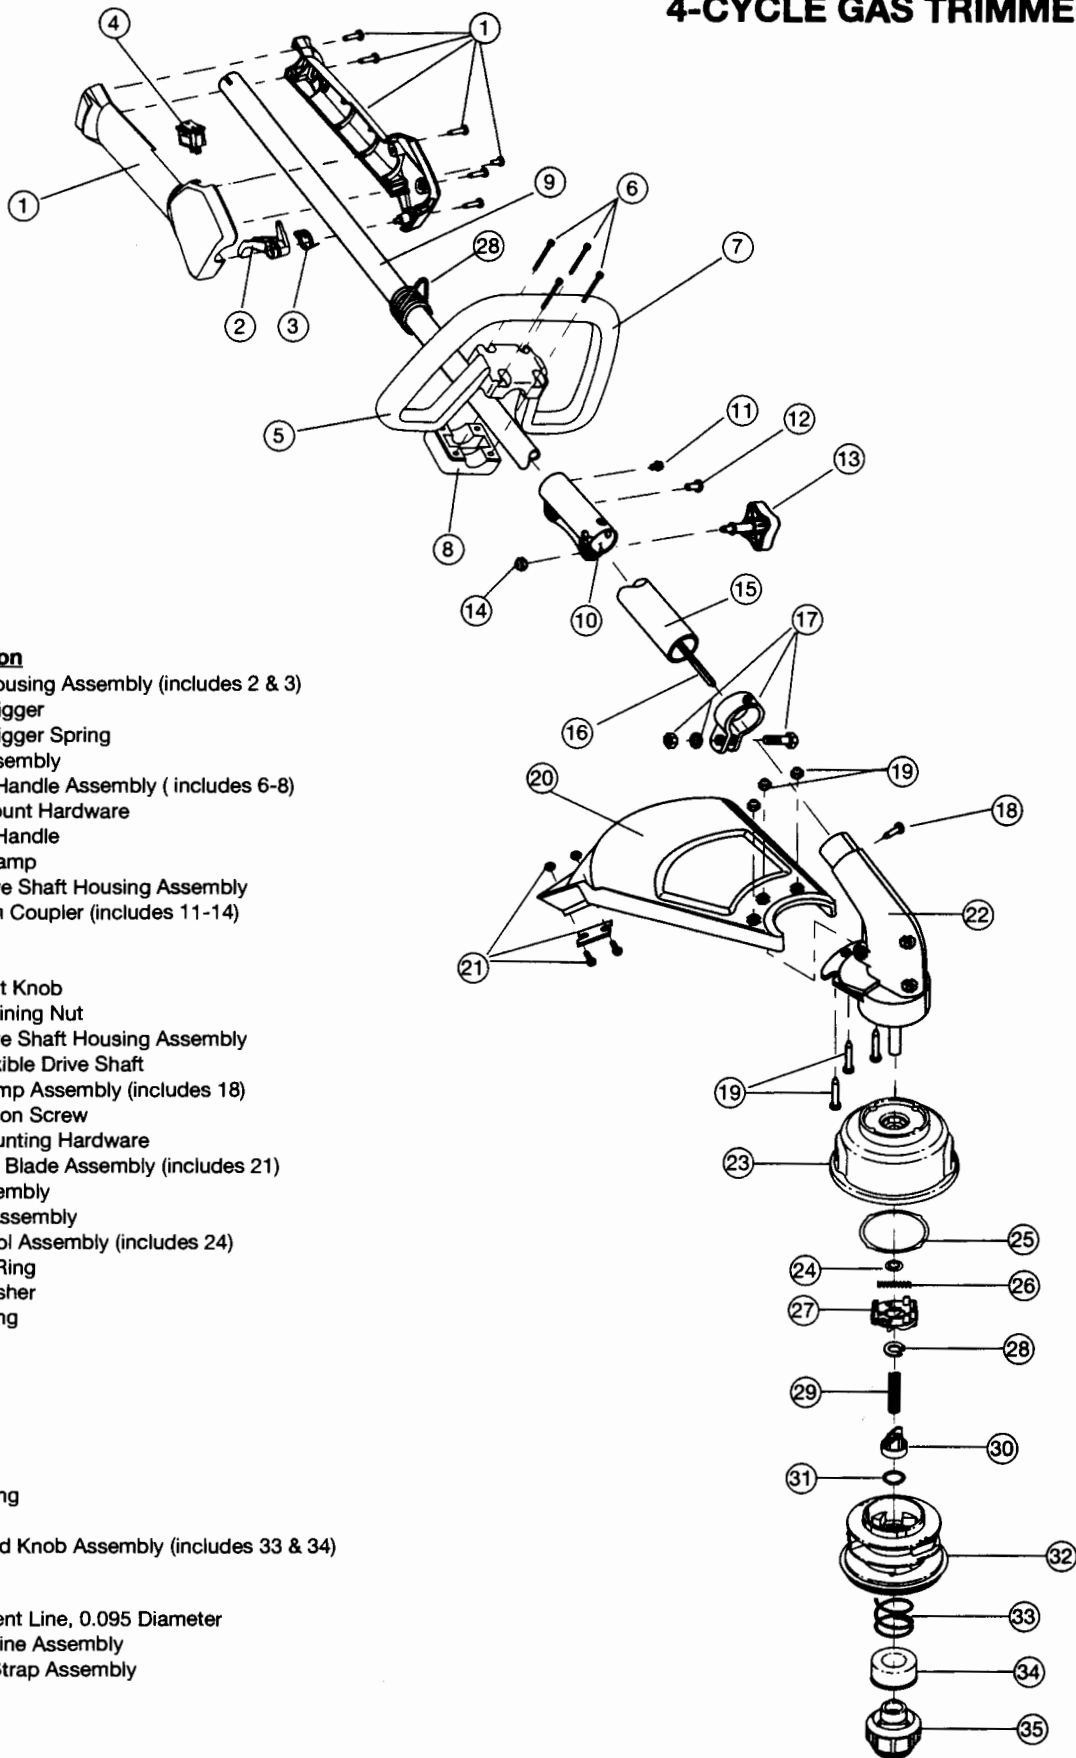

TB475SS PARTS LIST

BOOM AND TRIMMER PARTS - MODEL TB475SS 4-CYCLE GAS TRIMMER

Item	Part No.	Description
1	753-04234	Throttle Housing Assembly (includes 2 & 3)
2	753-04119	Throttle Trigger
3	791-182690	Throttle Trigger Spring
4	791-182405	Switch Assembly
5	791-180869	Deluxe D-Handle Assembly (includes 6-8)
6	791-181070	Handle Mount Hardware
7	791-182167	Deluxe D-Handle
8	791-182168	Bottom Clamp
9	753-04508	Upper Drive Shaft Housing Assembly
10	753-1190	Split Boom Coupler (includes 11-14)
11	791-182057	Screw
12	791-181617	Bolt
13	791-181981	Adjustment Knob
14	753-04386	Knob Retaining Nut
15	791-182388	Lower Drive Shaft Housing Assembly
16	791-181166	Lower Flexible Drive Shaft
17	791-153597	Lower Clamp Assembly (includes 18)
18	791-145569	Anti-Rotation Screw
19	791-180547	Shield Mounting Hardware
20	753-1213	Shield and Blade Assembly (includes 21)
21	791-181823	Blade Assembly
22	791-181566	Gearbox Assembly
23	791-181457	Outer Spool Assembly (includes 24)
24	791-181458	Retaining Ring
25	791-181561	Thrust Washer
26	791-181459	Small Spring
27	753-04257	Slider
28	791-181532	E-Clip
29	791-181531	Spring
30	791-181462	Plunger
31	791-181463	C-Clip
32	791-181464	Inner Reel
33	791-181465B	Large Spring
34	791-181467	Foam Seal
35	791-181468	Bump Head Knob Assembly (includes 33 & 34)

Optional Accessories

- 791-180120 Replacement Line, 0.095 Diameter
- 753-04218 Reel and Line Assembly
- 791-682075 Shoulder Strap Assembly

* Items Not Shown