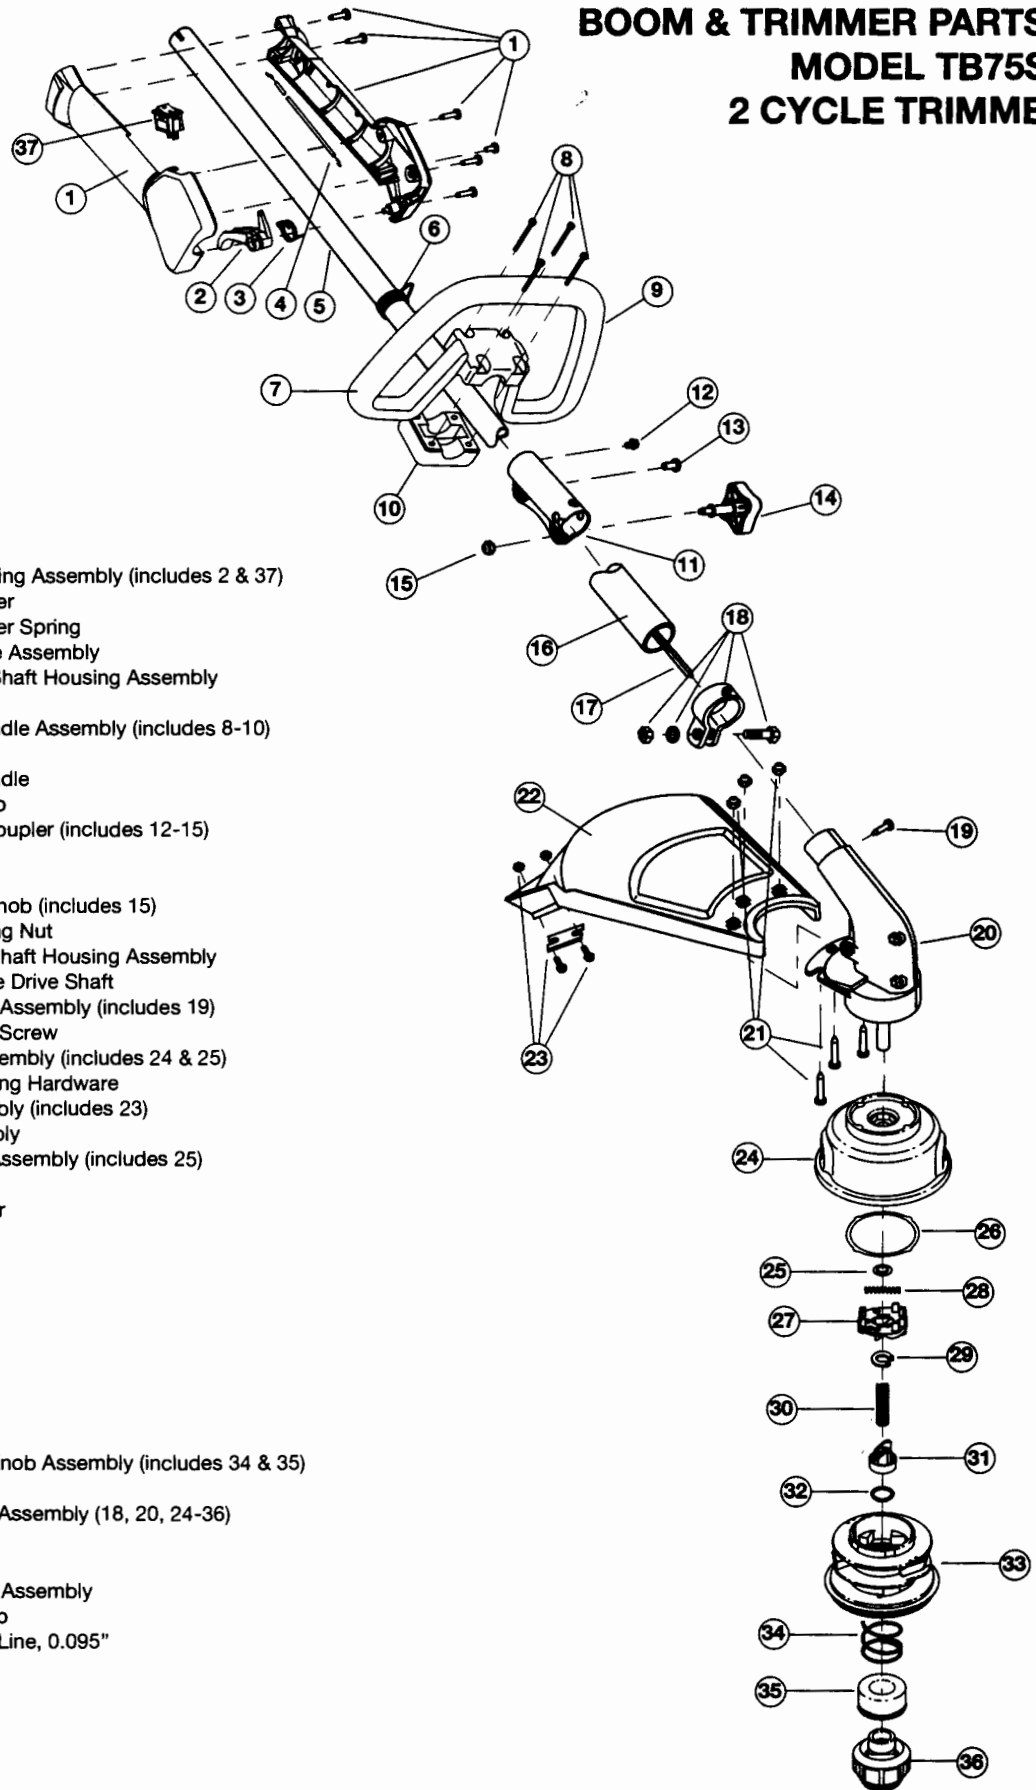

TB75SS PARTS LIST

BOOM & TRIMMER PARTS - MODEL TB75SS 2 CYCLE TRIMMER

Item	Part No.	Description
1	753-04234	Throttle Housing Assembly (includes 2 & 37)
2	753-04119	Throttle Trigger
3	791-182690	Throttle Trigger Spring
4	753-04405	Throttle Cable Assembly
5	753-04236	Upper Drive Shaft Housing Assembly
6	791-610327	Harness Clip
7	791-180869	Deluxe D-Handle Assembly (includes 8-10)
8	791-181070	Screw
9	791-182167	Deluxe D-Handle
10	791-182168	Bottom Clamp
11	753-1190	Split Boom Coupler (includes 12-15)
12	791-182057	Screw
13	791-181617	Bolt
14	791-181981	Adjustment Knob (includes 15)
15	753-04386	Knob Retaining Nut
16	753-1212	Lower Drive Shaft Housing Assembly
17	791-181166	Lower Flexible Drive Shaft
18	791-153597	Lower Clamp Assembly (includes 19)
19	791-145569	Anti-Rotation Screw
20	791-181566	Gear Box Assembly (includes 24 & 25)
21	791-180547	Shield Mounting Hardware
22	753-1213	Shield Assembly (includes 23)
23	791-181823	Blade Assembly
24	791-181457	Outer Spool Assembly (includes 25)
25	791-181458	Retainer
26	791-181561	Thrust Washer
27	753-04257	Slider
28	791-181459	Small Spring
29	791-181532	E-Clip
30	791-181531	Spring
31	791-181462	Plunger
32	791-181463	C-Clip
33	791-181464	Inner Reel
34	791-181465B	Large Spring
35	791-181467	Foam Seal
36	791-181468B	Bump Head Knob Assembly (includes 34 & 35)
37	791-182673	Switch
*	753-04309	Cutting Head Assembly (18, 20, 24-36)