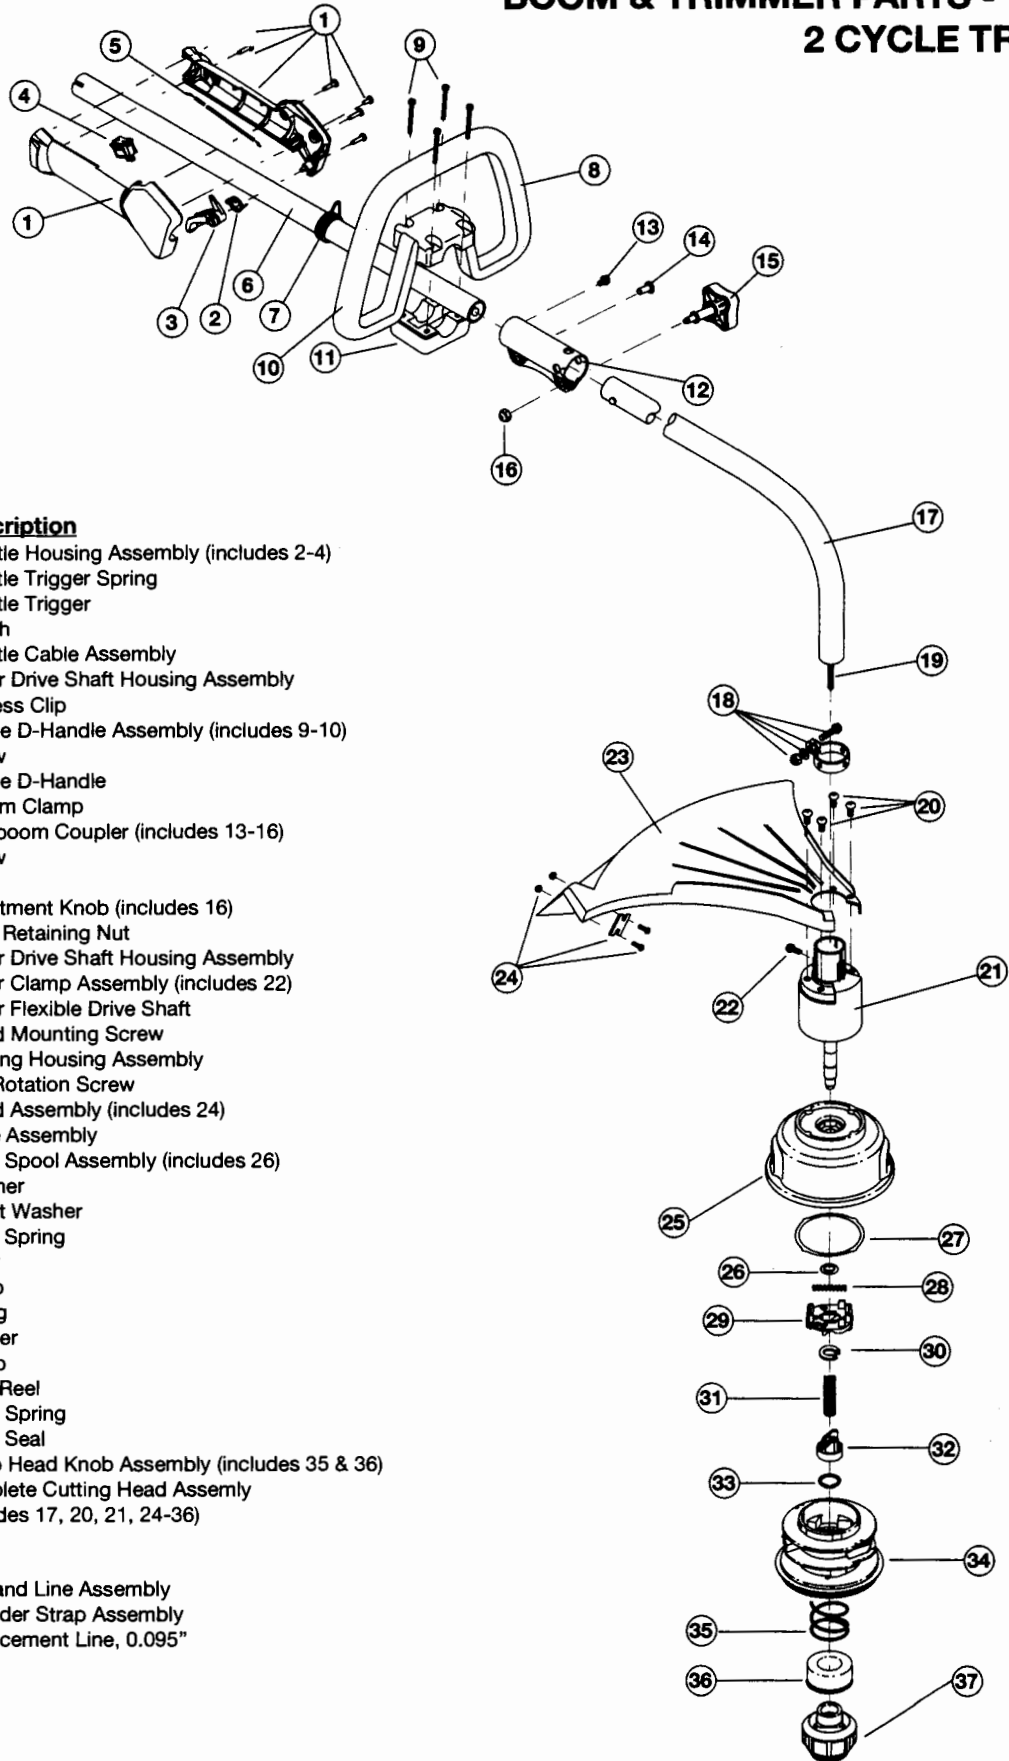

TB25CS PARTS LIST

BOOM & TRIMMER PARTS - TB25CS 2 CYCLE TRIMMER

Item	Part No.	Description
1	753-04234	Throttle Housing Assembly (includes 2-4)
2	791-182690	Throttle Trigger Spring
3	753-04119	Throttle Trigger
4	791-182405	Switch
5	791-182877	Throttle Cable Assembly
6	753-04236	Upper Drive Shaft Housing Assembly
7	791-610327	Harness Clip
8	791-180869	Deluxe D-Handle Assembly (includes 9-10)
9	791-181070	Screw
10	791-182167	Deluxe D-Handle
11	791-182168	Bottom Clamp
12	753-1190	Split boom Coupler (includes 13-16)
13	791-182057	Screw
14	791-181617	Bolt
15	791-181981	Adjustment Knob (includes 16)
16	791-181886	Knob Retaining Nut
17	753-1218	Lower Drive Shaft Housing Assembly
18	791-153597	Lower Clamp Assembly (includes 22)
19	791-181852	Lower Flexible Drive Shaft
20	791-180531	Shield Mounting Screw
21	791-181857	Bushing Housing Assembly
22	791-145569	Anti-Rotation Screw
23	791-181659	Shield Assembly (includes 24)
24	791-181823	Blade Assembly
25	791-181457	Outer Spool Assembly (includes 26)
26	791-181458	Retainer
27	791-181561	Thrust Washer
28	791-181459	Small Spring
29	753-04257	Slider
30	791-181532	E-Clip
31	791-181531	Spring
32	791-181462	Plunger
33	791-181463	C-Clip
34	791-181464	Inner Reel
35	791-181465B	Large Spring
36	791-181467	Foam Seal
37	791-181468B	Bump Head Knob Assembly (includes 35 & 36)
*	753-04929	Complete Cutting Head Assembly (includes 17, 20, 21, 24-36)

Optional Accessories

- 791-181460B Reel and Line Assembly
- 791-682075B Shoulder Strap Assembly
- 791-180120 Replacement Line, 0.095"

* Items Not Shown