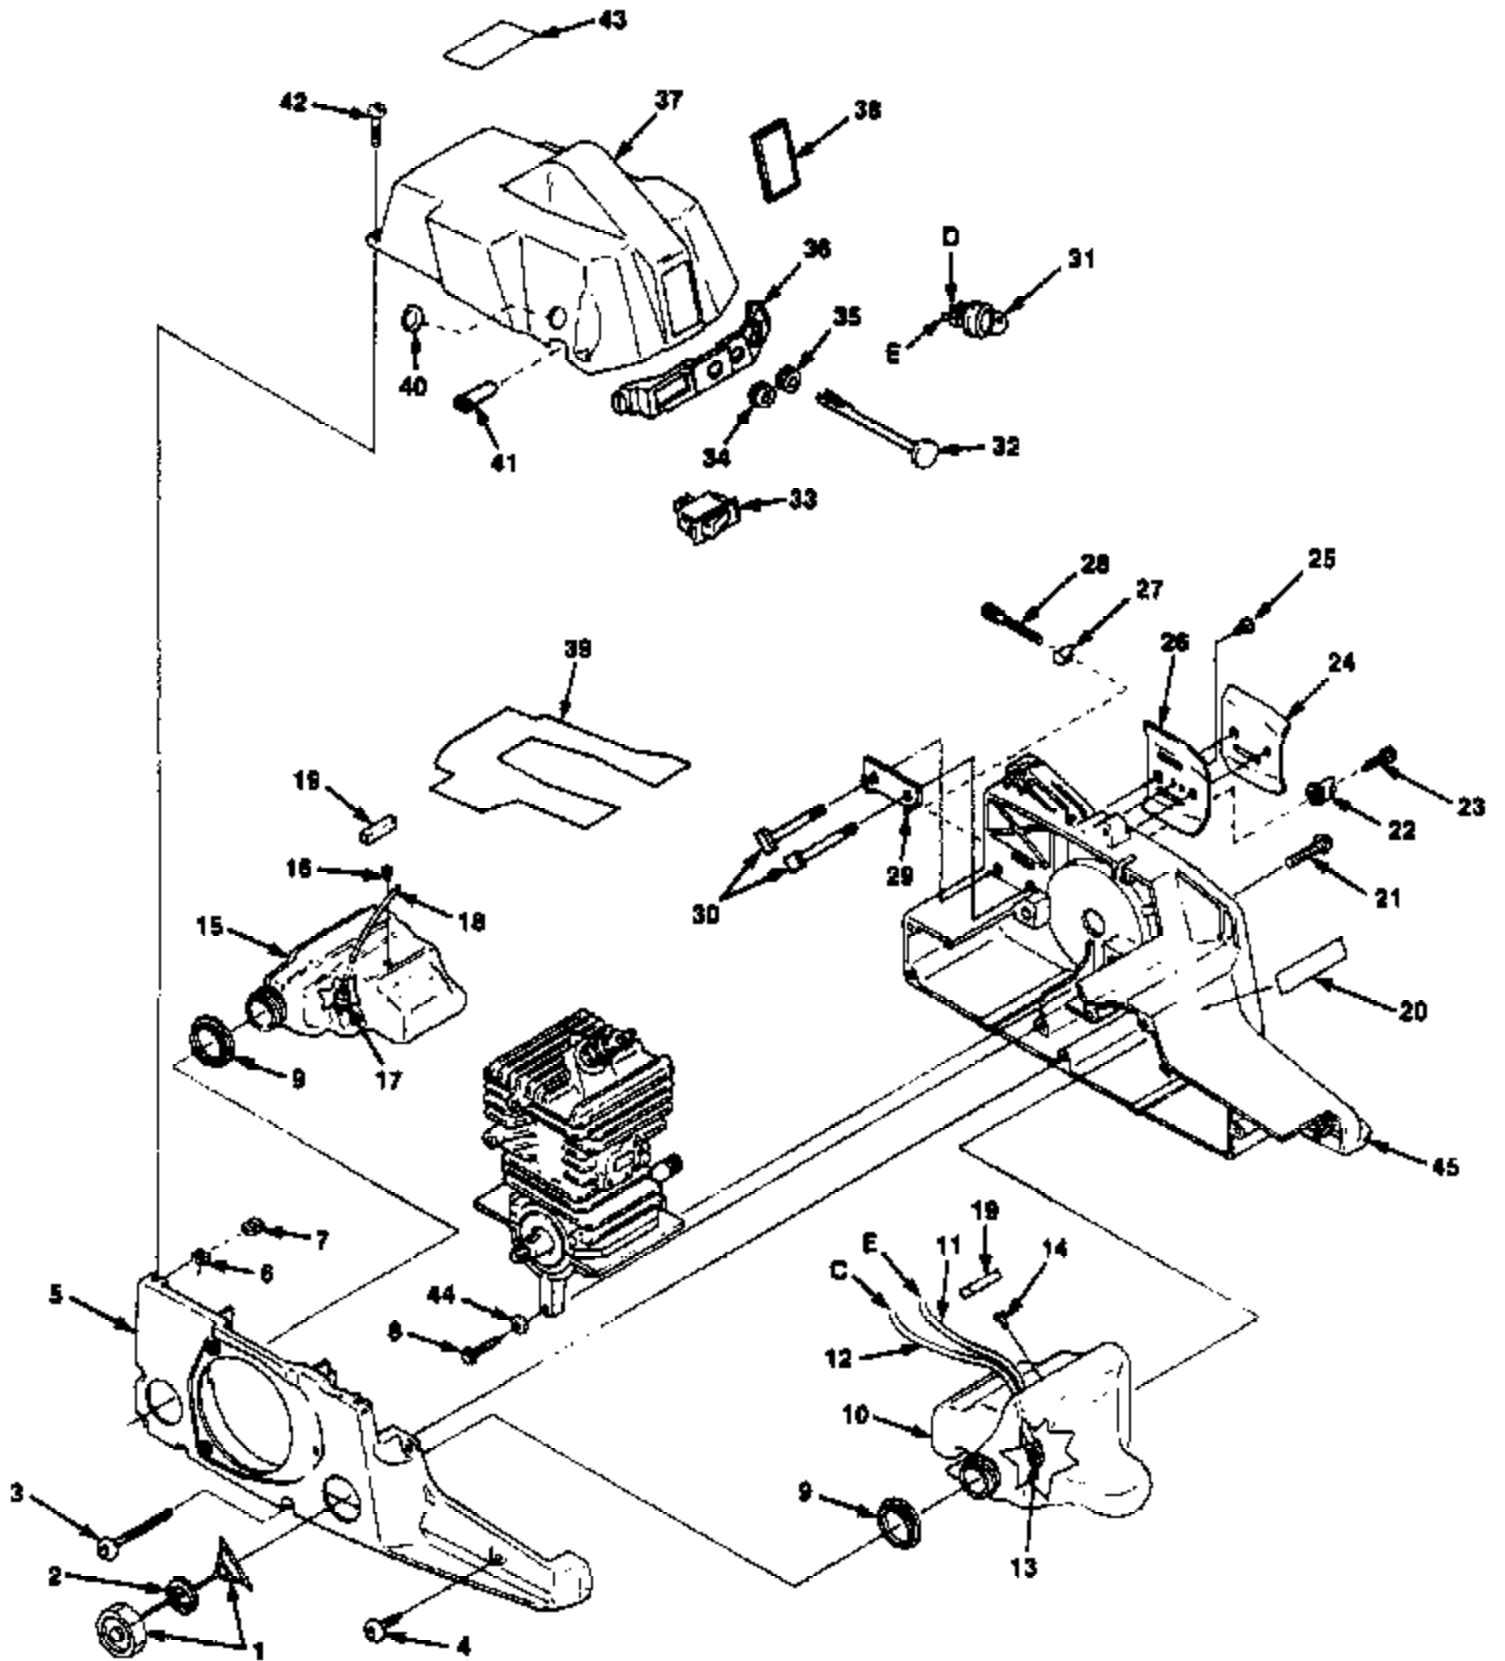

Ref #	Part Number	Qty	Description
1	A00904	2	CAP- Tank (w/retainer)
2	02762	2	GASKET
3	82545	3	SCREW
4	82546	2	SCREW- (8-16 x 5/8")
5	002071A	1	HOUSING- Starter side
6	70810	3	NUT- Square (10-24)
7	95337	3	NUT- Retainer
8	82558	1	SCREW- Thd. forming
9	00993	2	SEAL- Tank
10	A01811	1	TANK- Fuel
11	7031021	1	TUBING- Rubber (5 1/4")
12	7031036	1	TUBING- Rubber (9")
13	49422	1	FILTER- Fuel
14	69451	1	VALVE- Check
15	A01810A	1	TANK- Oil
16	69451	1	VALVE- Check
17	A68593	1	FILTER- Oil
18	7031027	1	TUBING- Rubber
19	69443	2	FILTER- Valve
20	01805	1	DECAL- Instruction
21	80864	2	SCREW
22	95212	1	STOP- Chain
23	82537	1	SCREW
24	01170	1	PLATE- Guide bar (outer)
25	82513	1	SCREW
26	98278	1	PLATE- Guide bar (inner)
27	651121	1	PIN- Guide bar adjusting
28	03139	1	SCREW- Guide bar adjusting
29	01809A	1	PLATE- Guide bar stud
30	03132	2	BOLT- Guide bar
31	01183	1	BULB- Primer bulb
32	01527A	1	ROD- Choke
33	01802	1	SWITCH
34	69889	1	BOOT- Throttle rod
35	64862	1	GROMMET
36	01169	1	PANEL- Control
37	A02581A	1	COVER- Cylinder
38	01173	1	SCREEN- Air inlet
39	01181	1	FOAM- Adhesive
40	01179A	1	PLUG- Idle speed
41	01172	1	GROMMET- Hi/Lo
42	95792	3	SCREW- Rd. hd.
43	02506	1	LABEL- Warning
44	83056	1	WASHER- Lock
45	00206C	1	HOUSING- Drive side