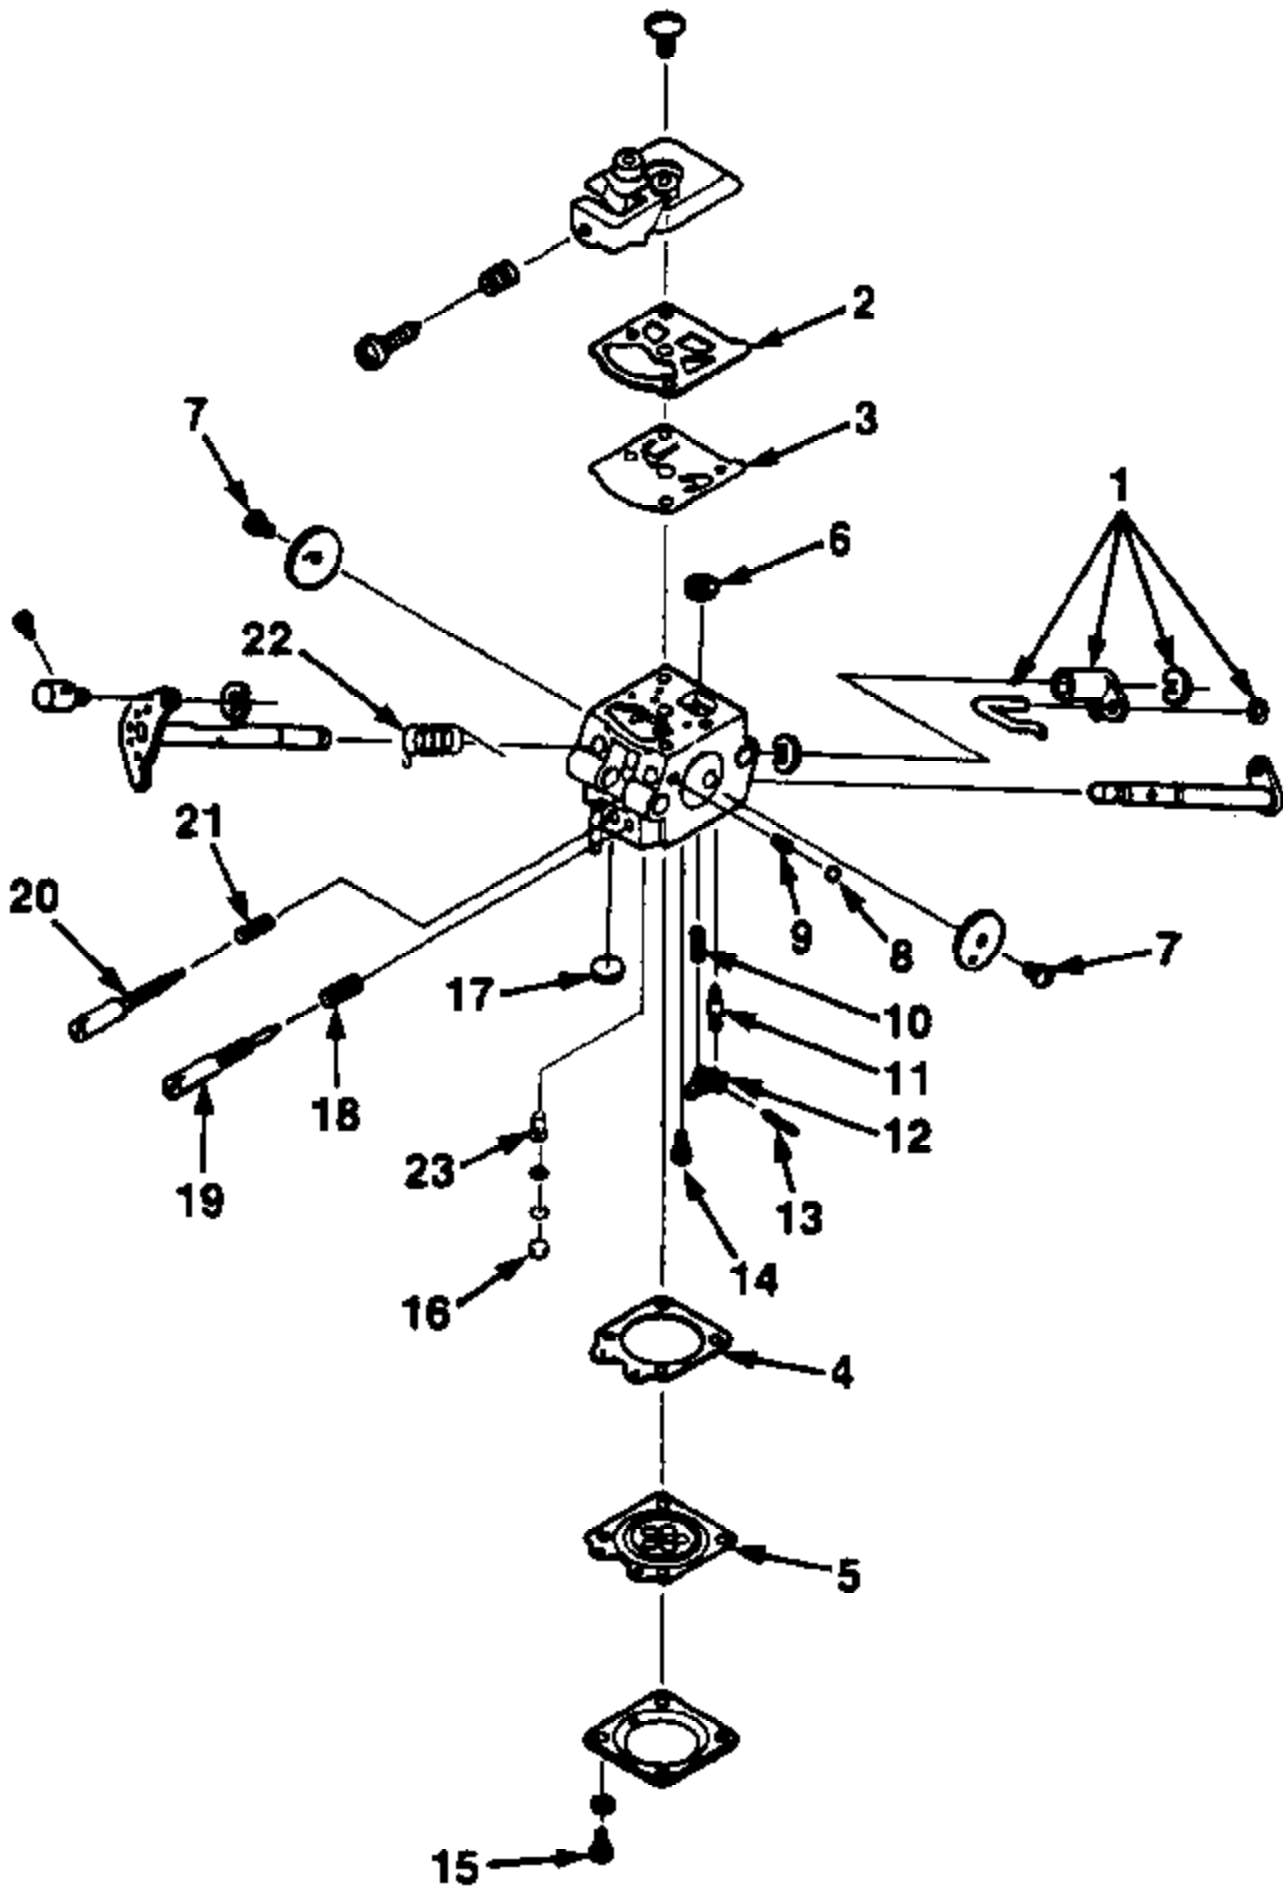

Ref #	Part Number	Qty	Description
1	A02675	1	CHOKE LINK KIT
2	A02587	1	REPAIR KIT
	A02588	1	GASKET/DIA. KI
3	A02587	1	REPAIR KIT
	A02588	1	GASKET/DIA. KI
4	A02587	1	REPAIR KIT
	A02588	1	GASKET/DIA. KI
5	A02587	1	REPAIR KIT
	A02588	1	GASKET/DIA. KI
6	A02587	1	REPAIR KIT
7	A02587	1	REPAIR KIT
8	A02587	1	REPAIR KIT
9	A02587	1	REPAIR KIT
10	A02587	1	REPAIR KIT
11	A02587	1	REPAIR KIT
12	A02587	1	REPAIR KIT
13	A02587	1	REPAIR KIT
14	A02587	1	REPAIR KIT
15	A02587	1	REPAIR KIT
16	A02587	1	REPAIR KIT
17	A02587	1	REPAIR KIT
18	A02587	1	REPAIR KIT
19	A02587	1	REPAIR KIT
20	A02587	1	REPAIR KIT
21	A02587	1	REPAIR KIT
22	A02587	1	REPAIR KIT
23	02589	1	MAIN NOZZLE