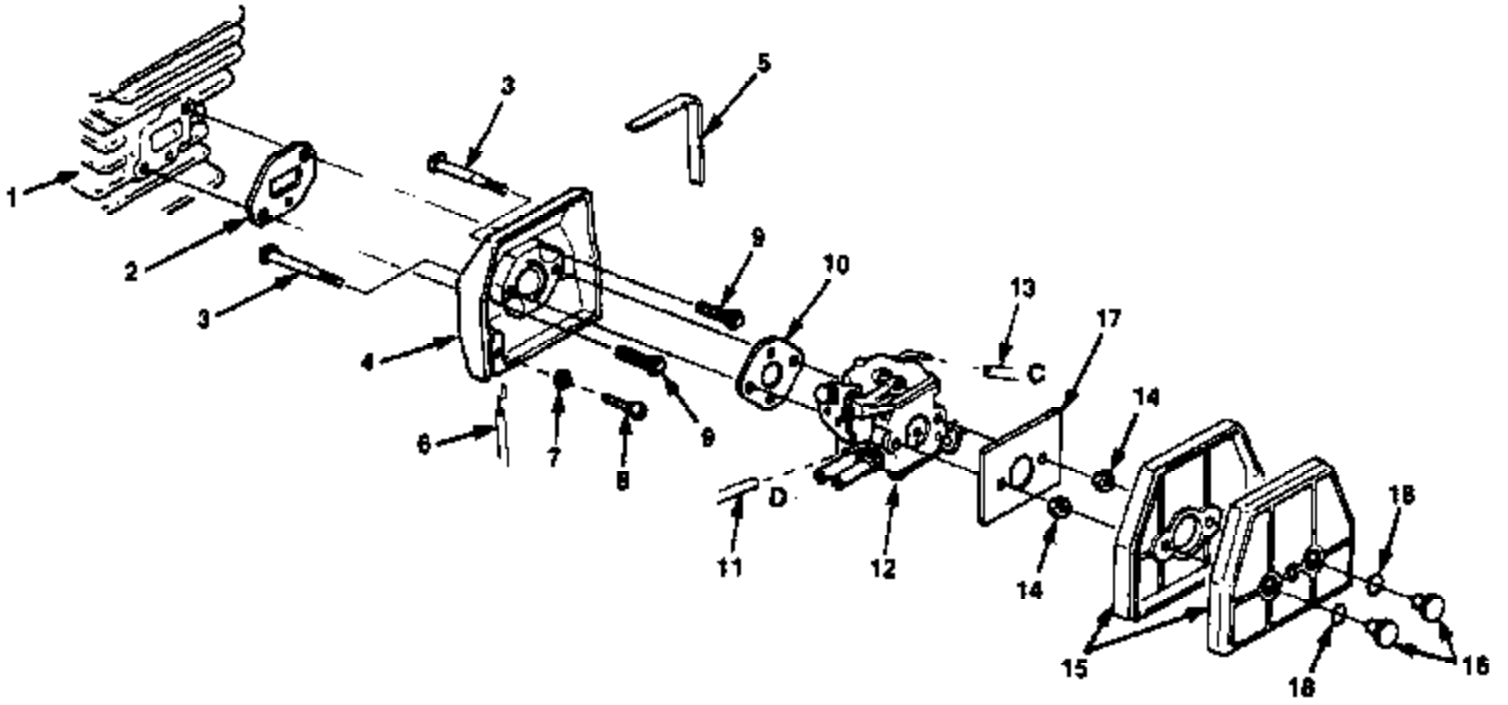

Ref #	Part Number	Qty	Description
1	A02577B	1	CYLINDER
2	01029	1	GASKET- Carburetor spacer
3	00905A	1	SCREW- Carburetor spacer
4	A02583	1	SPACER- Carburetor
5	01823	1	FOAM- Adhesive
6	00997B	1	CABLE- Throttle
7	84123	1	WASHER
8	82513	1	SCREW- Thread forming
9	82430	2	SCREW- Mach. hex hd.
10	98339	1	GASKET- Carburetor
11	9311219	1	TUBING- Rubber
12	A03032	1	CARBURETOR- Walbro (WT-185)
	A02585	1	CARBURETOR- Zama (CZQ-H14)
13	7031036	1	TUBING- Rubber
14	81009	2	NUT- Hex (8/32)
15	A02582	1	AIR FILTER ASSEMBLY
16	01178	2	NUT- Retainer
17	02695	1	RETAINER- Air filter
18	02718	2	O-RING