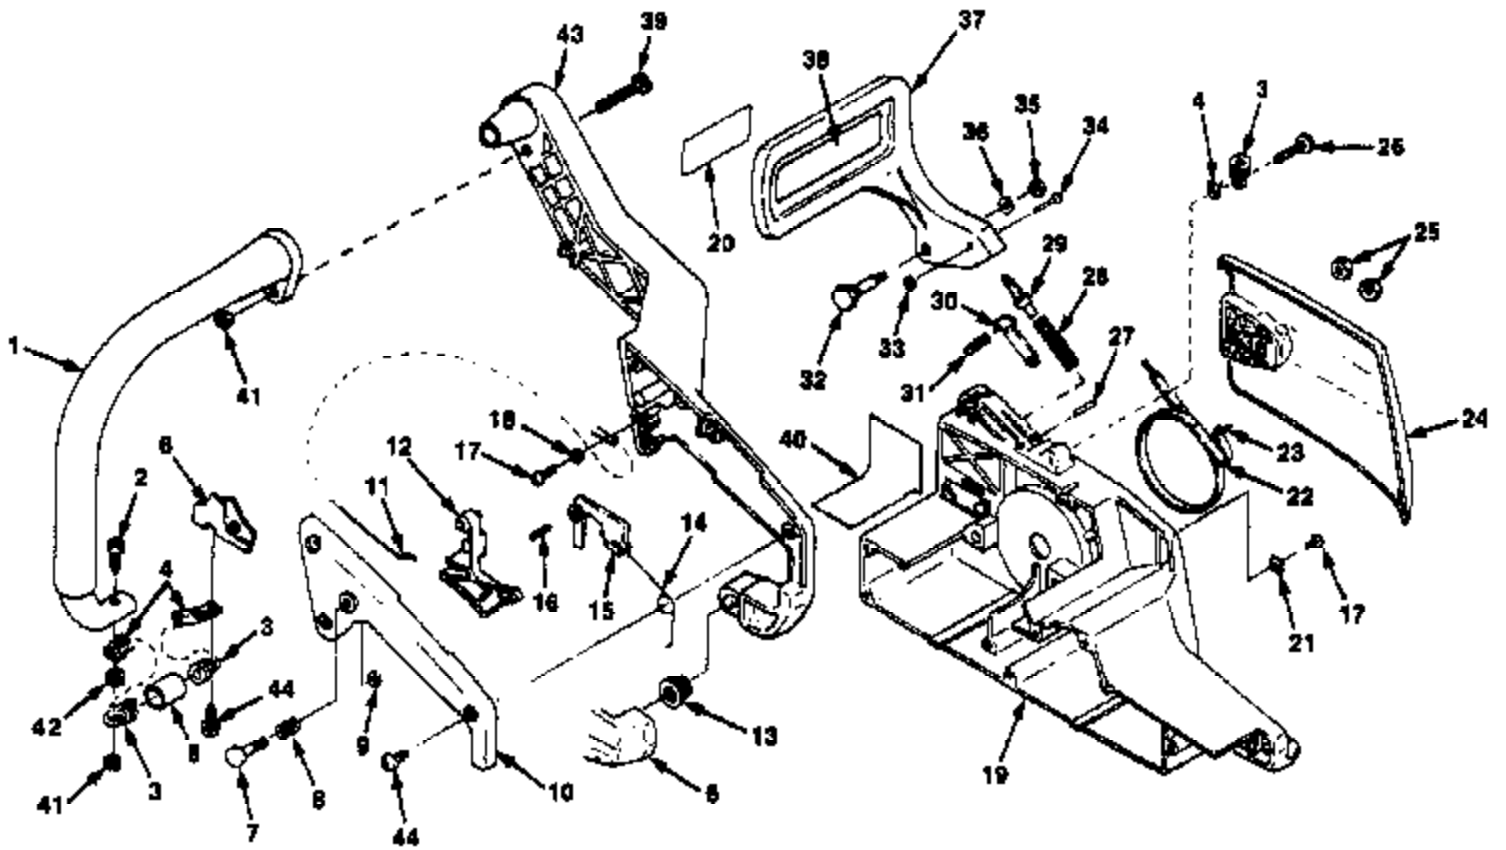

Ref #	Part Number	Qty	Description
1	A02790	1	HANDLE BAR
2	96620	1	SCREW
3	01168	2	SPRING
4	01812A	2	RETAINER- Spring
5	01813	2	SLEEVE
6	002071A	1	HOUSING- Starter side
7	95671	1	PIN-Throttle lock
8	95020	1	SPRING- Compression
9	58409	1	RING- Retaining
10	00210A	1	COVER- Rear handle
11	00997A	1	CABLE- Throttle
12	00211A	1	TRIGGER-Throttle
13	02508	2	ISOLATOR
14	01177A	1	SPRING- Throttle
15	93385A	1	LOCK- Throttle
16	70253	1	PIN- Dowel
17	82513	1	SCREW
18	84123	1	WASHER
19	00206C	1	HOUSING- Drive side
20	02561	1	LABLE- Kick back
21	01180	1	RETAINER
22	A98298A	1	BRAKE BAND ASSEMBLY
23	98447A	1	PIN
24	A00226	1	COVER- Drive case
25	81196	2	NUT- Hex
26	82546	2	SCREW- (8-16 x 5/8")
27	98456	1	PIN
28	00890	1	SPRING- Compression
29	A00888A	1	ADJUSTER- Brake
30	A98317A	1	BRAKE LATCH ASSEMBLY
31	98308	1	SPRING- Coil
32	98461	1	SCREW- Shoulder
33	01820	1	RING- Retainer
34	98422A	1	PIN
35	98457	1	NUT- (M5)
36	83203	1	WASHER
37	00805A	1	GUARD- Hand
38	02661	1	DECAL- Safety
39	82218	1	SCREW
40	02743	1	DEFLECTOR- Heat
41	81261	2	NUT- Hex
42	84008	1	WASHER
43	00209B	1	HANDLE
44	82546	5	SCREW- (8-16 x 5/8")