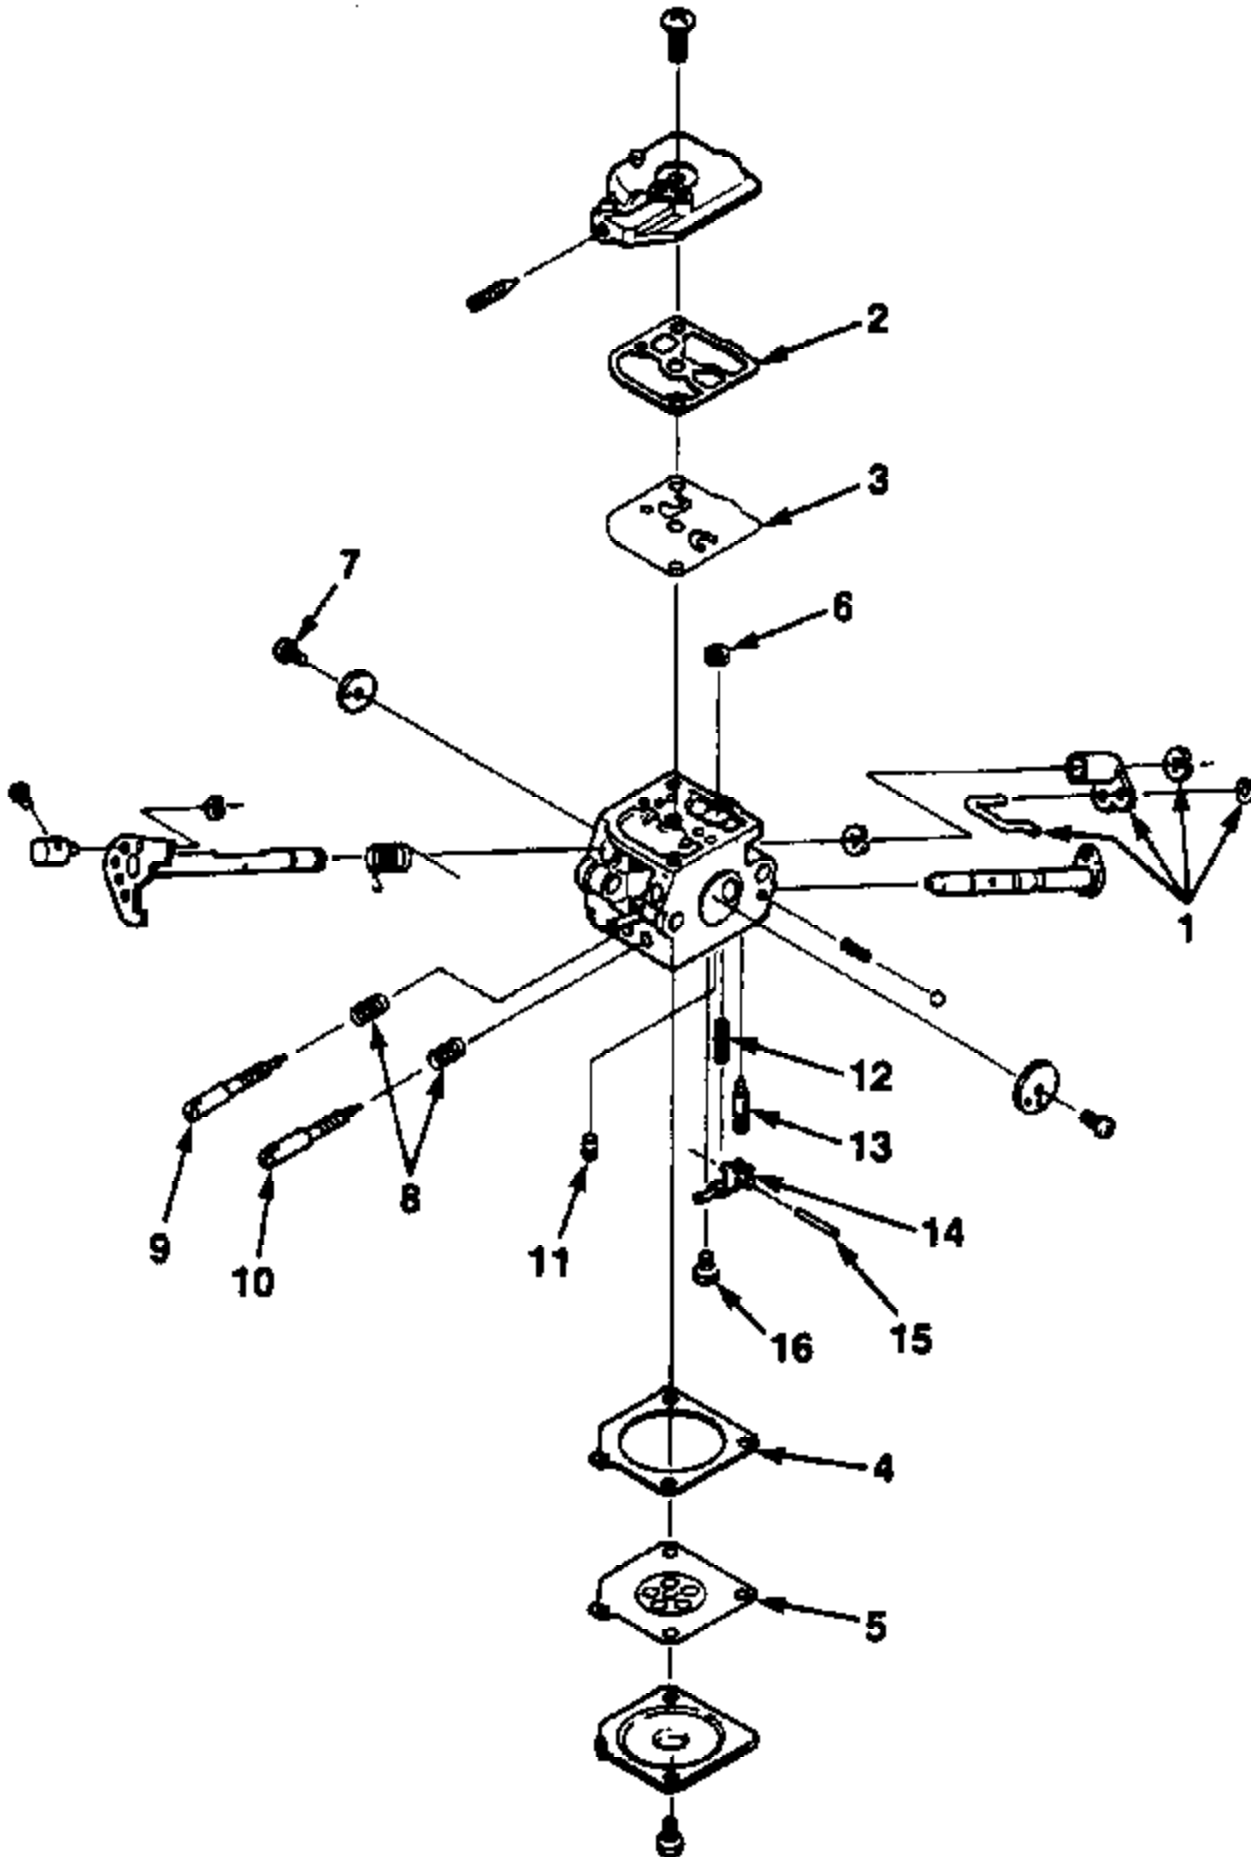

Ref #	Part Number	Qty	Description
1	A02675	1	CHOKE LINK KIT
2	A02591	1	USE A03905
	A02590	1	USE A03904
3	A02591	1	USE A03905
	A02590	1	USE A03904
4	A02591	1	USE A03905
	A02590	1	USE A03904
5	A02591	1	USE A03905
	A02590	1	USE A03904
6	A02591	1	USE A03905
7	A02591	1	USE A03905
8	A02591	1	USE A03905
9	A02591	1	USE A03905
10	A02591	1	USE A03905
11	A02591	1	USE A03905
12	A02591	1	USE A03905
13	A02591	1	USE A03905
	02593	1	INLET NEEDLE
14	A02591	1	USE A03905
15	A02591	1	USE A03905
16	A02591	1	USE A03905