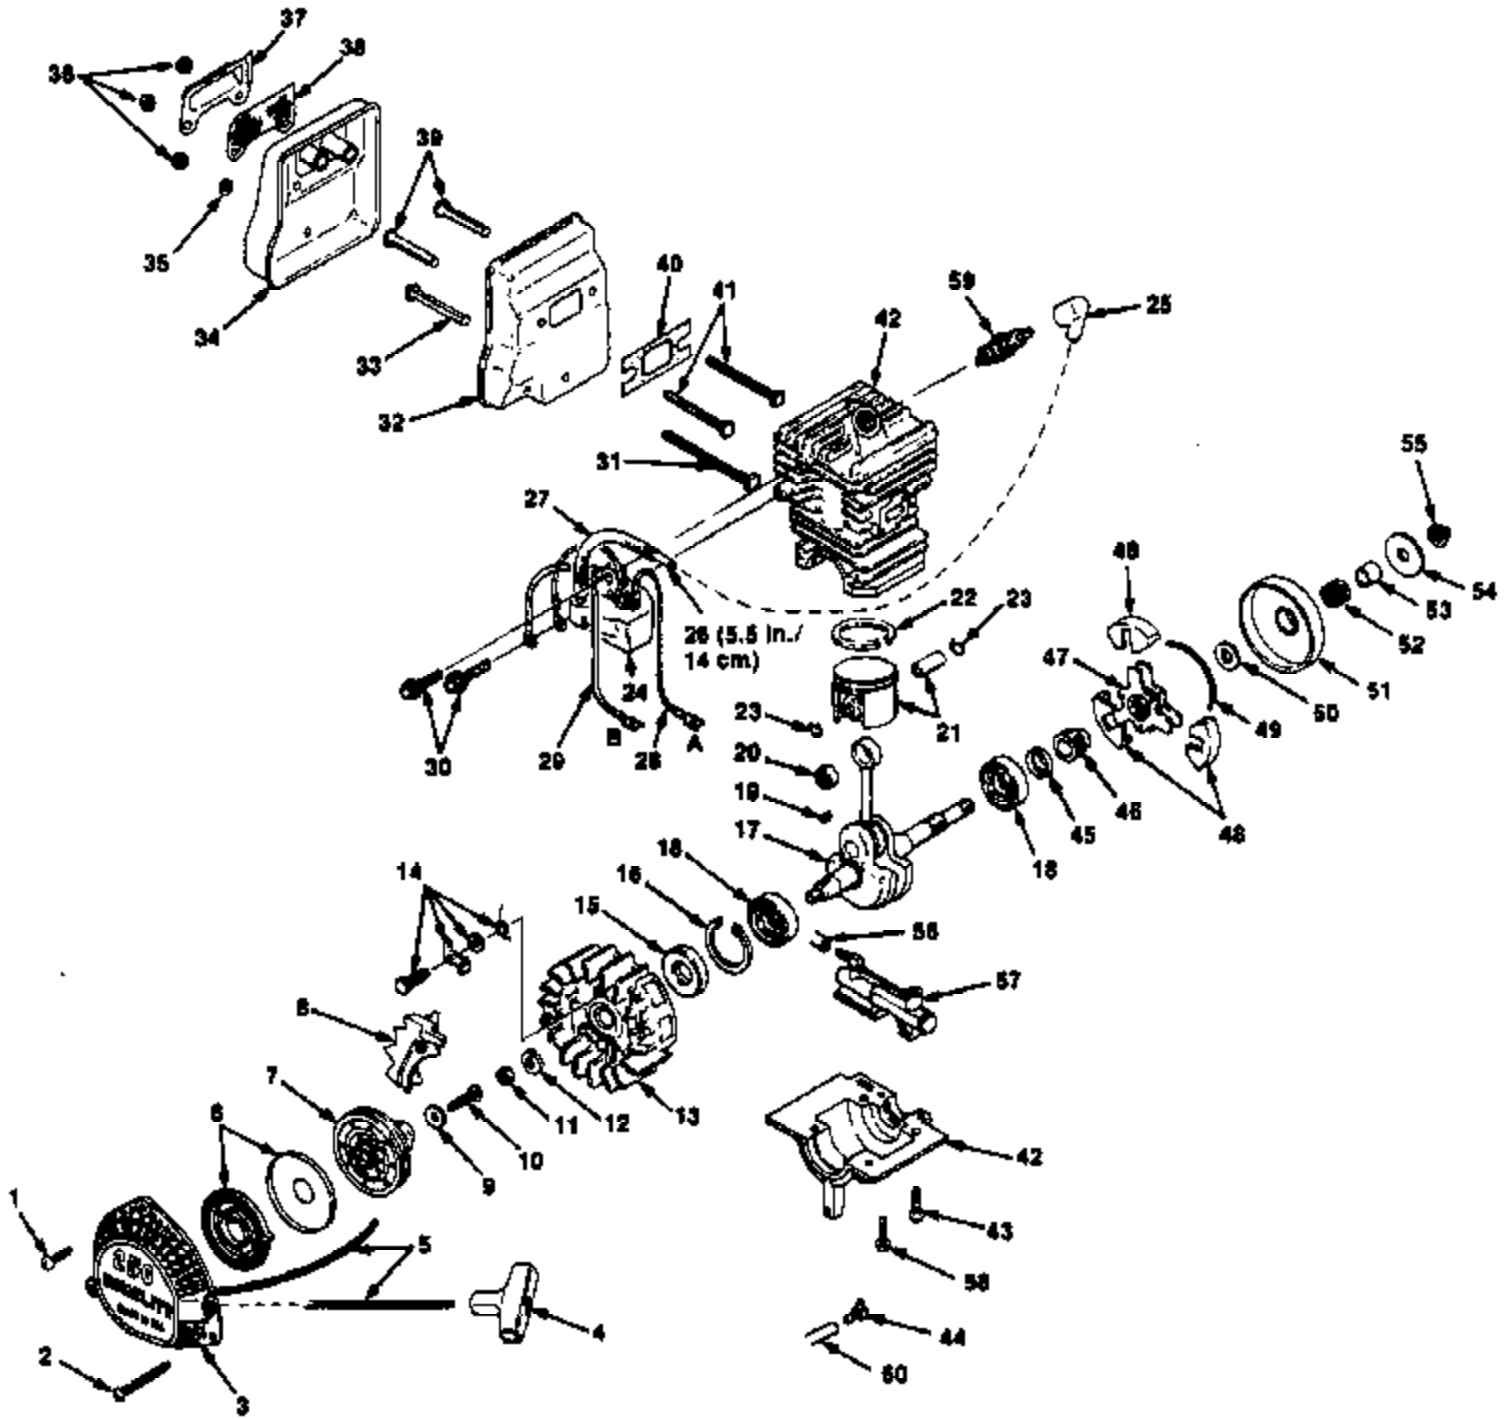

Ref #	Part Number	Qty	Description
1	82546	2	SCREW- (8-16 x 5/8")
2	82544	1	SCREW- (8-16 x 2")
3	A02580A	1	STARTER HOUSING w/Decal
4	02264	1	GRIP-Starter
5	97899	1	ROPE
6	A97908	1	SPRING & CONTAINER
7	97768A	1	PULLEY
8	002071A	1	HOUSING- Starter side
9	94062	1	WASHER- Retainer
10	93417	1	SCREW- Thd. forming (10-24 x 5/8")
11	81124A	1	NUT- Jam
12	83102	1	WASHER- Lock (3/8")
13	A00994B	1	ROTOR & STARTER PAWL ASSY.
14	A02774	1	STARTER PAWL
15	98197	1	SEAL- Shaft
16	289221	1	RING- Retaining
17	A02573	1	CRANKSHAFT
18	98797	2	BEARING- Ball
19	75078	1	KEY- Woodruff
20	68512	1	BEARING- Roller
21	A02579	1	PISTON & PIN
22	01545	1	RING- Piston
23	64813	2	RING- Retainer
24	A01546	1	MODULE- Ignition
25	A02597	1	BOOT- Spark plug
26	69326	1	LEAD- Hi Tension
27	95098	1	INSULATOR- Lead
28	A01822A	1	WIRE- Ignition
29	A01821A	1	WIRE- Ground
30	88052	2	SCREW- (10-24 x 7/8")
31	02176	1	SCREW- Square hd. (10-32 x 2 1/2")
32	A01538	1	BODY- Muffler
33	9398311	1	SPACER- Muffler
34	A01539A	1	COVER- Muffler
35	84003	1	WASHER- Flat #10
36	81206	3	NUT- Hex 10-32
37	01531A	1	COVER- Exhaust
38	01532	1	SCREEN- Spark arrestor
39	9398310	2	SPACER- Muffler
40	01543	1	GASKET- Muffler
41	02509	2	SCREW- (10-32 x 2 1/4")
42	A02577A	1	CYLINDER & CRANKCASE
43	80891	4	SCREW-Hex hd.
44	98109	1	FITTING- Oil tube
45	93858	1	SEAL- Crankshaft
46	00229	1	WORM- Left hand
47	A00769	1	SPIDER- Clutch
48	98292	3	SHOE- Clutch
49	98453	1	SPRING- Clutch
50	65027	1	WASHER- Thrust
51	00996A	1	SPROCKET & DRUM
52	64333	1	BEARING- Needle
53	69423	1	RACE- Inner
54	65064	1	WASHER- Thrust
55	81255	1	NUT- Hex Lock 3/8-24
56	02548	1	LINE- Oil
57	A02802A	1	PUMP- Oil
58	82146	2	SCREW