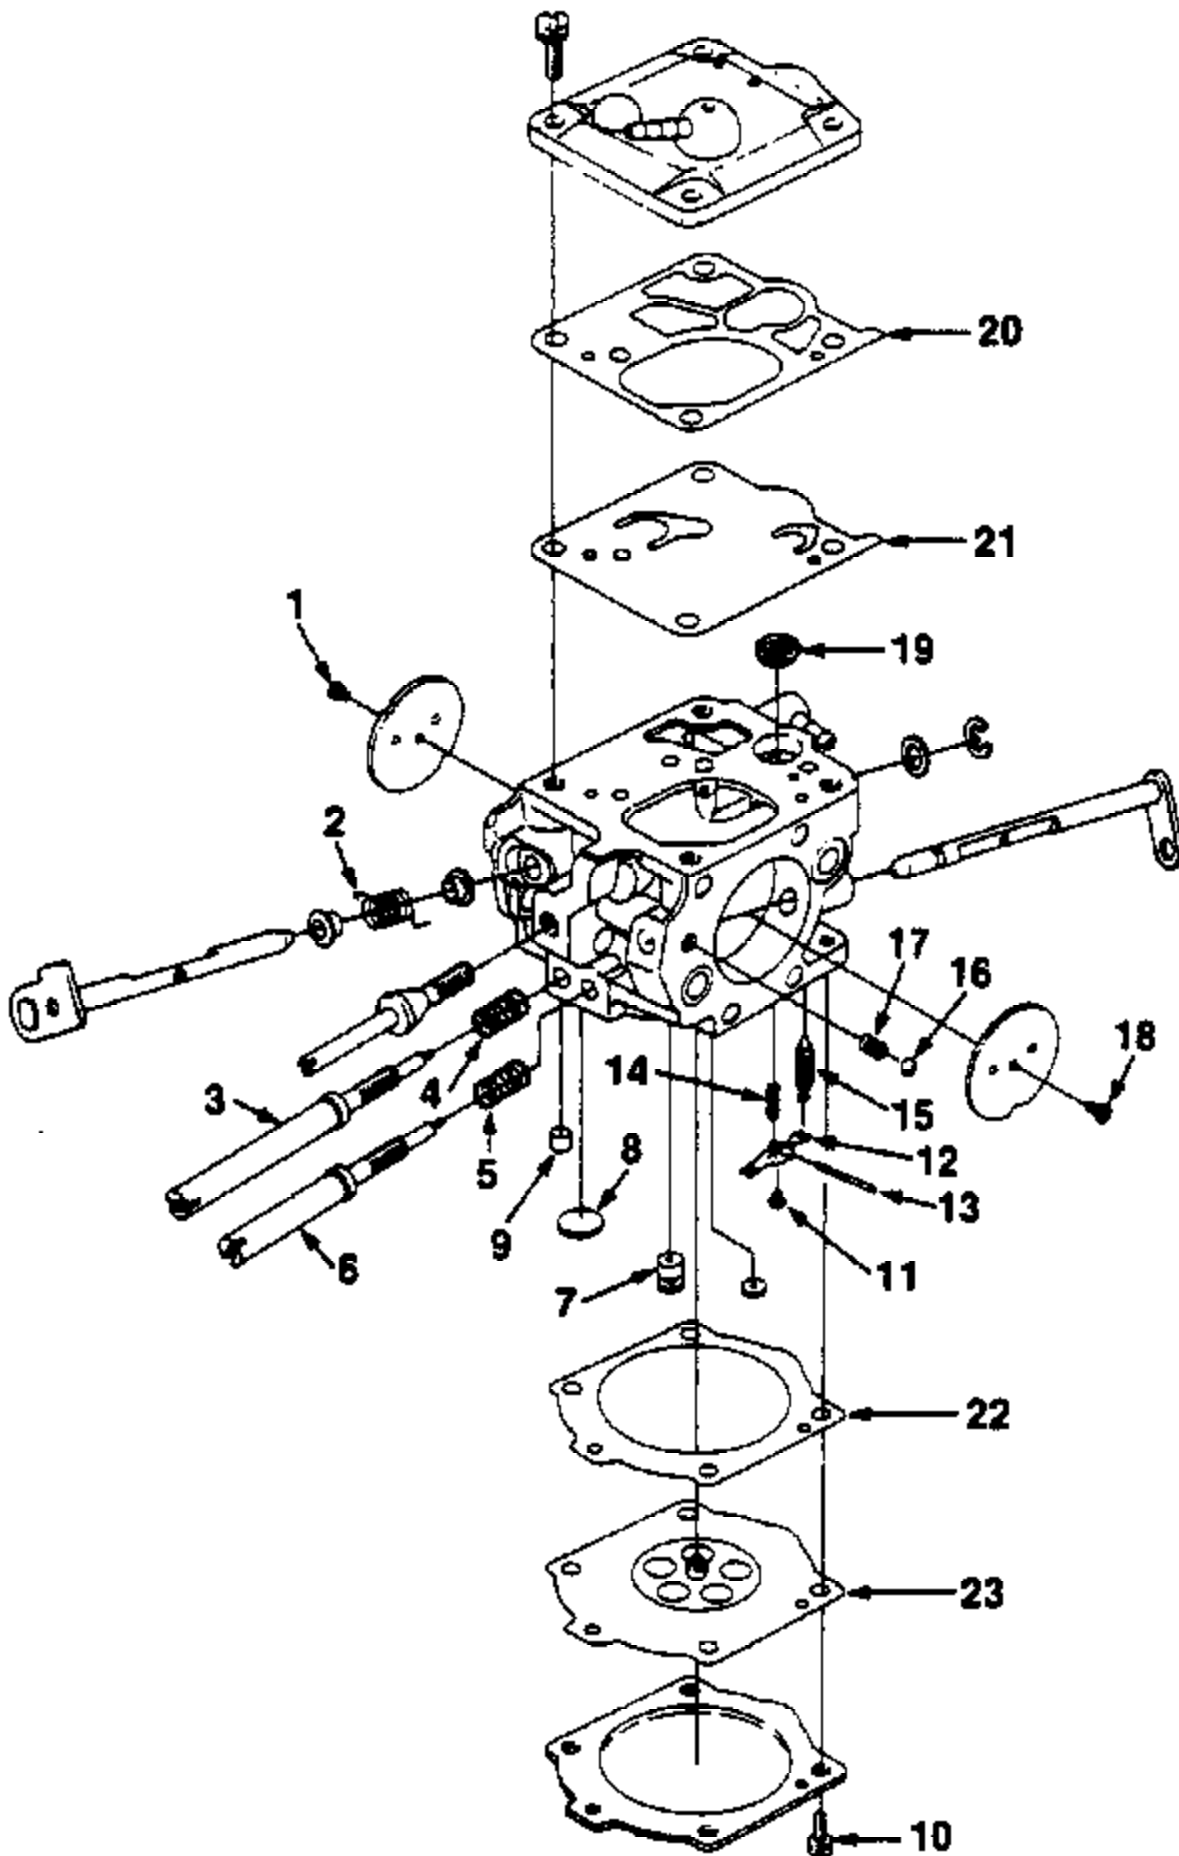

Ref #	Part Number	Qty	Description
1	97935	1	REPAIR KIT
2	97935	1	REPAIR KIT
3	97935	1	REPAIR KIT
4	97935	1	REPAIR KIT
5	97935	1	REPAIR KIT
6	97935	1	REPAIR KIT
7	97935	1	REPAIR KIT
	97943	1	NOZZLE CHECK VALVE
8	97935	1	REPAIR KIT
9	97935	1	REPAIR KIT
10	97935	1	REPAIR KIT
11	97935	1	REPAIR KIT
12	97935	1	REPAIR KIT
13	97935	1	REPAIR KIT
14	97935	1	REPAIR KIT
15	97935	1	REPAIR KIT
	97942	1	NEEDLE - Inlet
16	97935	1	REPAIR KIT
17	97935	1	REPAIR KIT
18	97935	1	REPAIR KIT
19	97935	1	REPAIR KIT
20	97935	1	REPAIR KIT
	97941	1	GASKET/DIAPHRAGM KIT
21	97935	1	REPAIR KIT
	97941	1	GASKET/DIAPHRAGM KIT
22	97935	1	REPAIR KIT
	97941	1	GASKET/DIAPHRAGM KIT
23	97935	1	REPAIR KIT
	97941	1	GASKET/DIAPHRAGM KIT