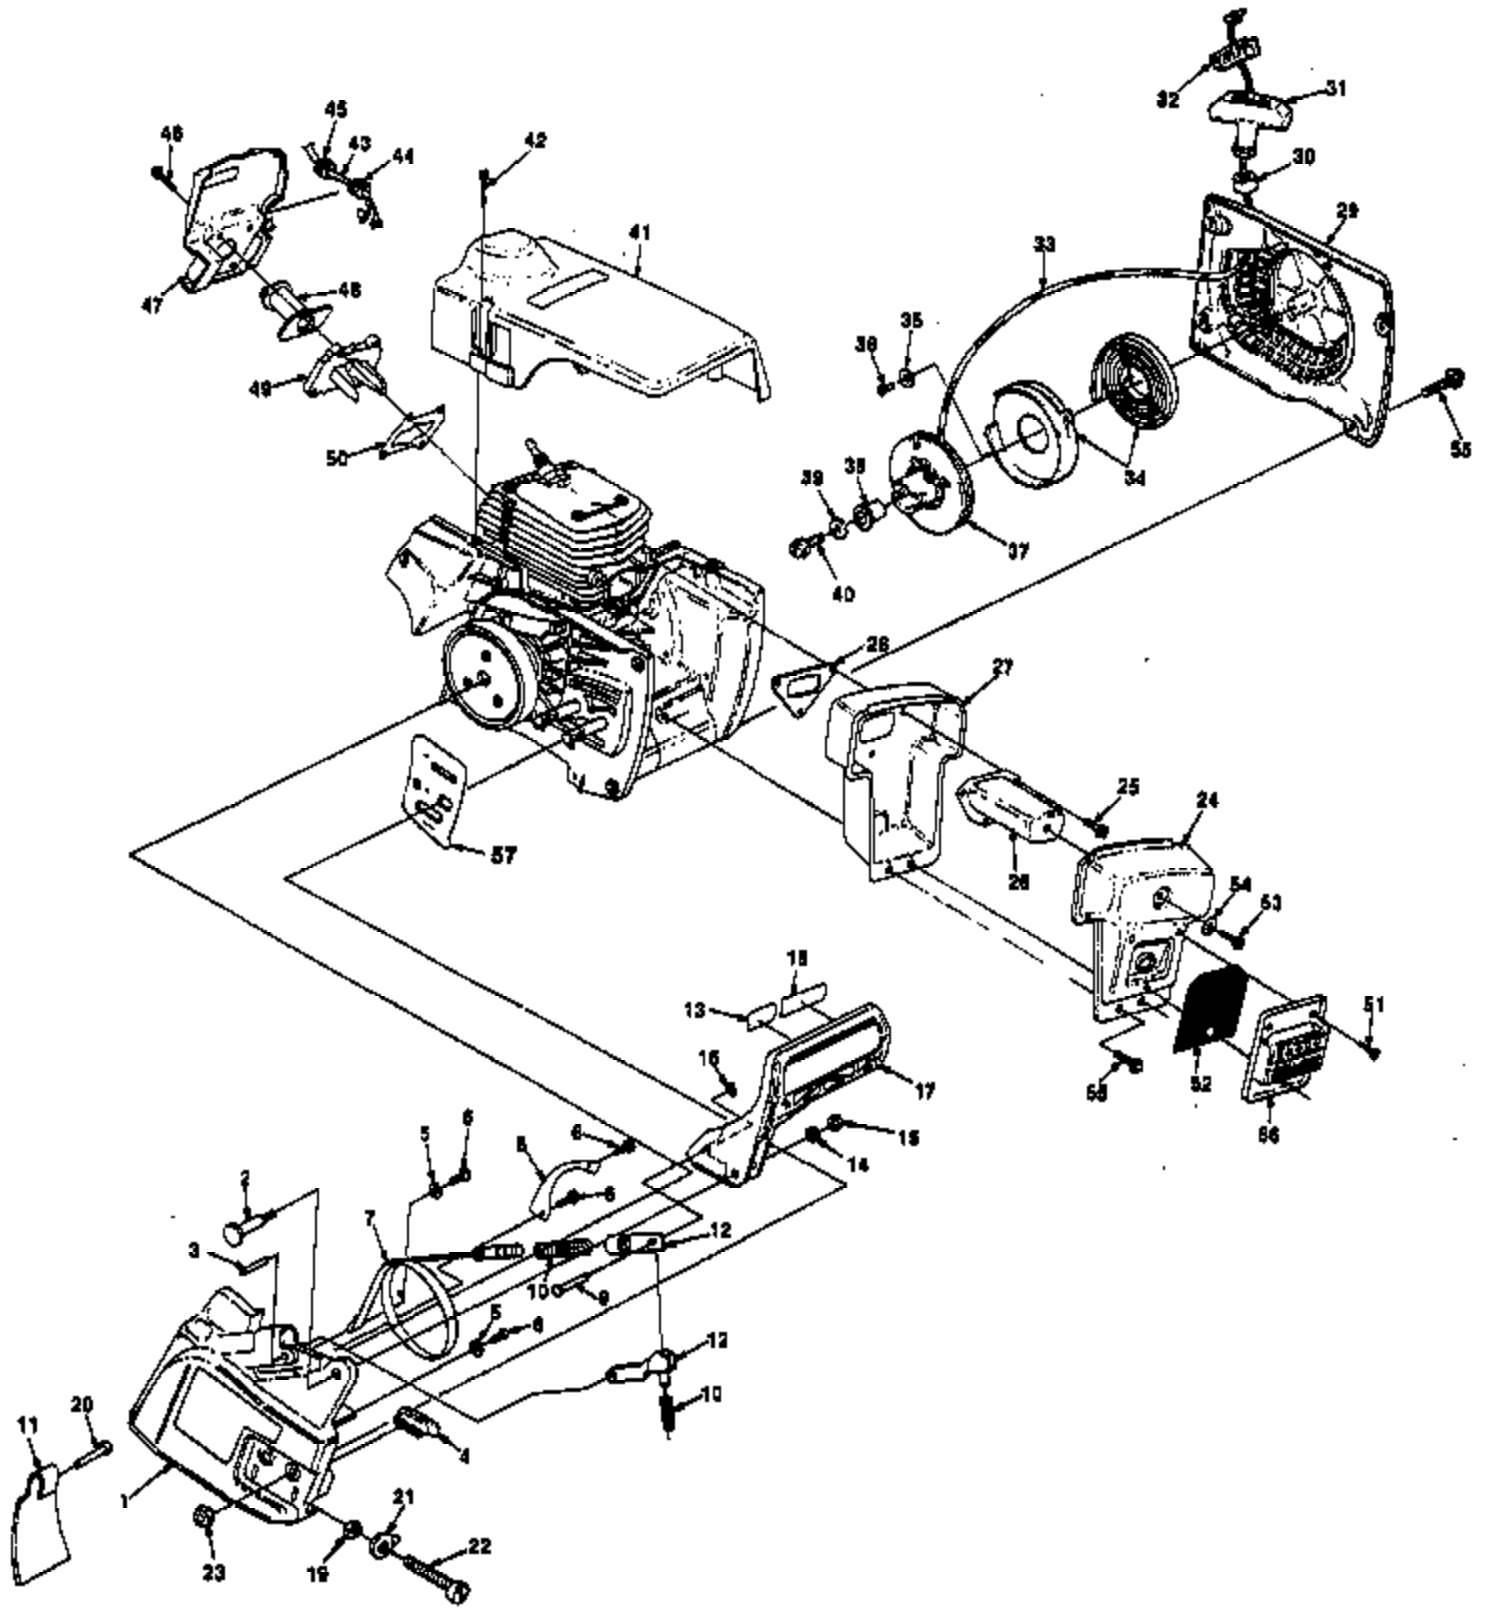

Ref #	Part Number	Qty	Description
	A98875	1	KIT- Chain brake
1	A98727	1	COVER- Drivecase
2	98461	1	SCREW- Shoulder
3	98456	1	PIN
4	98309	1	GUIDE- Chain
5	83205	2	WASHER (4.3)
6	88148	4	SCREW- Form (3.5 x 13)
7	A98731	1	BAND- Brake
8	98726	1	COVER- Brake band
9	98422	1	PIN
10	A98480	1	SPRING SET
11	93439	1	SAWDUST SHIELD
12	A98481	1	ADJUSTMENT SET
13	98564	1	DECAL
14	83203	1	WASHER- Belleville (12mm)
15	98457	1	NUT
16	83204	1	RING- Retaining (3.2)
17	98740	1	HANDGUARD
18	98563	1	DECAL
19	81204	1	NUT- Hex
20	85154	1	RIVET
21	93039	1	PIN- Guide bar adj.
22	63367	1	SCREW
23	810892	2	NUT
24	A00310	1	COVER- Muffler
25	88065	3	SCREW- Hex sems 12-24
26	A00516	1	MUFFLER DIFFUSER
27	A98007	1	BODY- Muffler
28	97682A	1	GASKET- Muffler
29	A97988A	1	HOUSING- Starter
30	67177	1	BUSHING- Starter cover
31	A69962B	1	GRIP- Starter
32	70018A	1	INSERT- Rope Ret.
33	A00518	1	ROPE- Starter
34	A98067	1	SPRING & RETAINER
35	84025	2	WASHER- Flat (#8)
36	82215	2	SCREW- Plastite (6 x 3/8")
37	A97990	1	PULLEY & STARTER (w/cup)
38	97992	1	BUSHING- Starter post
39	58763	1	WASHER- Retaining
40	93417	1	SCREW- Thread forming (#10 x 5/8")
41	97256	1	COVER- Cylinder
42	93397A	3	SCREW- Cylinder cover
43	A98583	1	LEAD- Ignition
44	00314	1	GROMMET
45	58318	1	GROMMET
46	82248	4	SCREW- Mach hex hd. (8/32 x 3/4")
47	973381A	1	BAFFLE- Cylinder
48	97263A	1	BOOT- Intake
49	97261A	1	ADAPTOR- Intake
50	97264	1	GASKET- Intake
51	80983	3	SCREW- Hex hd. (8-32 x .50)
52	98827	1	SCREEN- Spark arrestor
53	80870	1	SCREW- (10-32 x 375)
54	84003	1	WASHER- Flat (#10)
55	88050	6	SCREW- Sems 10-24 x 5/8
56	A98747	1	CAP- Muffler
57	70400	1	PLATE- Guide bar