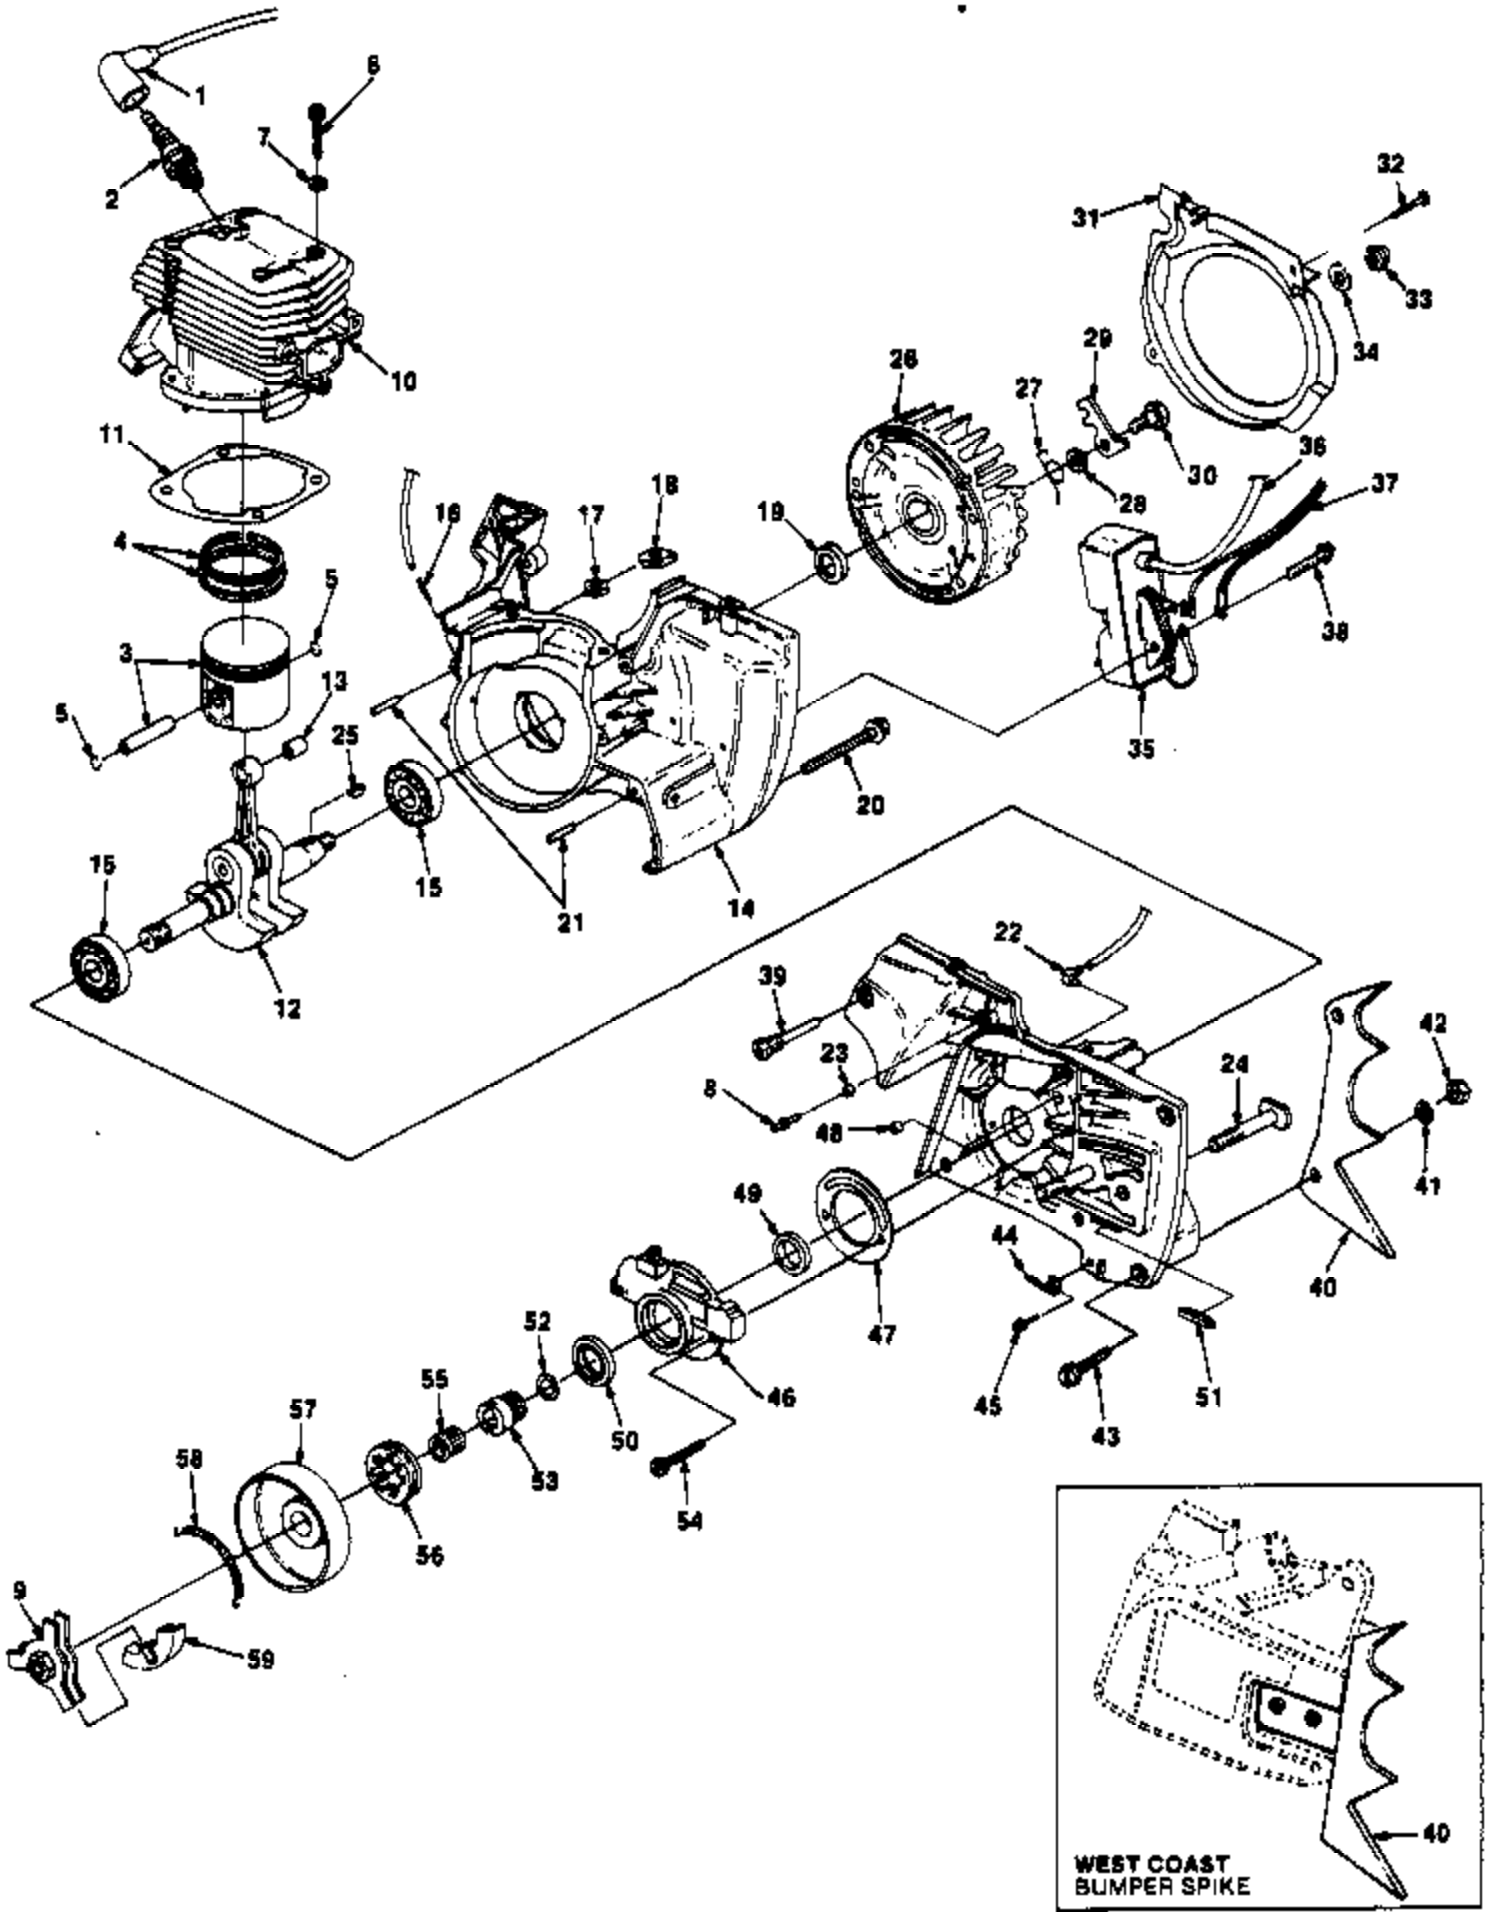

Ref #	Part Number	Qty	Description
1	82281	2	SCREW- Mach Hex hd. (10-24 x 2")
2	A97318	1	CARBURETOR-(WJ-2)
3	00039	1	TUBING
4	00038	2	TUBING
5	97292	1	ROD- Choke
6	64862	1	GROMMET
7	93385A	1	TRIGGER- Lock
8	81009	4	NUT 8-32
9	A97296	1	COVER- Carburetor chamber
10	97298	1	GASKET- Carburetor chamber
11	97299	1	GASKET- Air filter
12	A97689	1	COVER- Air filter
13	00780	1	DECAL- Warning
14	96731	1	DECAL Warning
15	A97303	1	ELEMENT- Filter
16	80577	2	SCREW- (8-32 x 3/8")
17	95671	1	PIN- Throttle lock
18	95020	1	SPRING- Compression
19	95989	1	BUSHING- Flanged
20	58409	1	RING- Retaining
21	68548	2	PIN- Trigger
22	97294	1	ROD- Throttle
23	69889	1	BOOT- Throttle rod
24	93842	1	TRIGGER- Throttle
25	80582	2	SCREW Pan head 8-32 x 5/8
26	82516	4	SCREW- Thread forming (12 x 3/4")
27	72084A1	1	NUT- Hex
28	00806	1	DECAL- Run Stop
29	A57650A	1	SWITCH- Toggle
30	97305A	6	ISOLATOR- Vibration
31	97262	6	SLEEVE- Flanged
32	A97690	1	HOUSING- Engine
33	A00691	1	BRACKET
34	00788	2	FILTER ELEMENT
35	96841	2	VALVE- Duck bill
36	972902	1	ADAPTOR- Carburetor
37	97291	1	GASKET- Carburetor
38	88049	2	SCREW- Hex hd. (10-24 x 1/2")
39	9311223	1	TUBING- Rubber (fuel line) 5 3/4"
40	9315723	1	TUBING- Rubber (pulse line)
41	9477227	1	TUBING- Rubber (oil line)
42	97265	1	SPRING- Flat
43	A98882	2	CAP- Fuel & Oil
44	00787	2	"O" RING
45	A97700	1	FILTER- Fuel
46	592531A	1	ELEMENT- Felt filter
47	A68593	1	OIL FINDER
48	A97311	1	HANDLEBAR
49	A97313	1	HANDLEBAR (West Coast Models)
50	93428	1	BUSHING
51	82515	2	SCREW
52	49530	1	SPACER