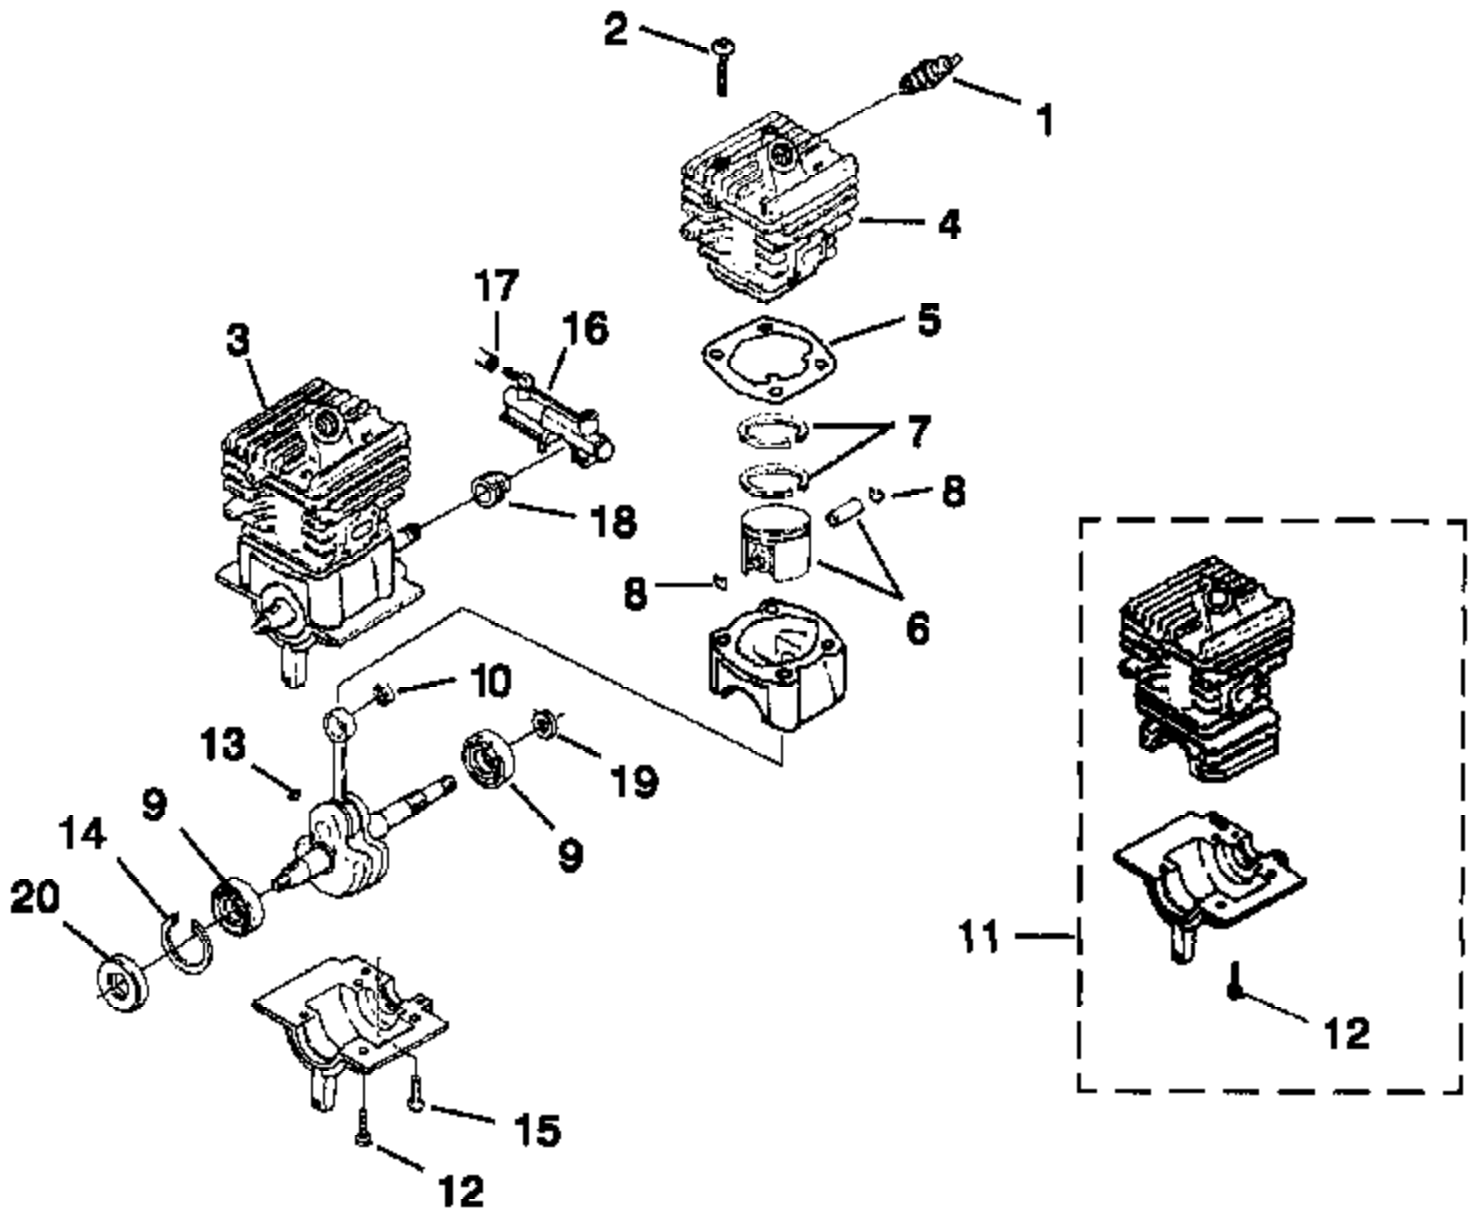

Ref #	Part Number	Qty	Description
1	82545	3	SCREW- Thread Form (8-16 x 1 3/4")
2	82546		SCREW- Thread Form. (8-16 x 5/8")
3	002071B	1	HOUSING-Starter Side
4	82558	1	SCREW-Thread Form. (10-14 x 1 1/8")
5	83056	1	WASHER-Lock
6	03720B	1	HOUSING- Drive Side Includes items 7-8
7	03132	2	BOLT Guide Bar
8	01805A	1	DECAL Panel
9	80864	2	SCREW-Hex Hd. (12-24 x 1")
10	95212	1	STOP- Chain
11	82537	1	SCREW- Thread Form (10-14 x 7/8")
12	01170	1	PLATE- Guide Bar (Outer)
13	82513	1	SCREW- Thread Form. (6-19 x 1/2")
14	98278	1	PLATE- Guide Bar (Inner)
15	651121	1	PIN- Adjusting
16	03139	1	SCREW- Guide Bar Adjusting
17	69599	1	RING- Snap
18	01183	1	BULB- Primer
19	06355	1	ROD- Choke
20	01802	1	SWITCH- Ign.
21	69889	1	BOOT Throttle Cable
22	64862	1	GROMMET Choke
23	01169	1	PANEL Control
24	02581C	1	CYLINDER COVER Includes 25-31
25	01173A	1	SCREEN- Air Inlet
26	02506	1	LABEL Warning
27	01172	1	GROMMET Carburetor
28	01179A	1	PLUG- Idle Speed
29		1	GROMMET Carburetor Not Used On This Model
30	95792	3	SCREW- Round Hd. (10-24 x .710)
31	70810	3	NUT Square (10-24)
32	86334	1	PIN-Cotter
33	06635	1	GUIDE BAR FASTENER KIT

Ref #	Part Number	Qty	Description
1	82546	4	SCREW-Thread Form (8-16 x 5/8")
2	82544	1	SCREW-Thread Form (8-16 x 2")
3	04778A	1	STARTER - COMPLETE Includes items 4-7
4	9789901	1	ROPE, STARTER (46")
5	02264	1	GRIP, STARTER
6	97908	1	SPRING & CONTAINER
7	97768B	1	PULLEY
8	94062	1	WASHER
9	82409	1	SCREW Plastite (10-14 x 5/8")
10	81124A	1	NUT, JAM (3/8" X 24)
11	83102	1	WASHER LOCK (3/8")
12	00994C	1	ROTOR & STARTER PAWLS
13	88052	2	SCREW, Sems Hex Hd. (10-24 x 7/8")
14	01821A	1	IGNITION GROUND WIRE
15	95098	1	SLEEVE, Insulating
16	01546	1	IGNITION MADULE
17	02597	1	SPARK PLUG BOOT KIT
18	01822A	1	IGNITION WIRE
19	01802	1	SWITCH