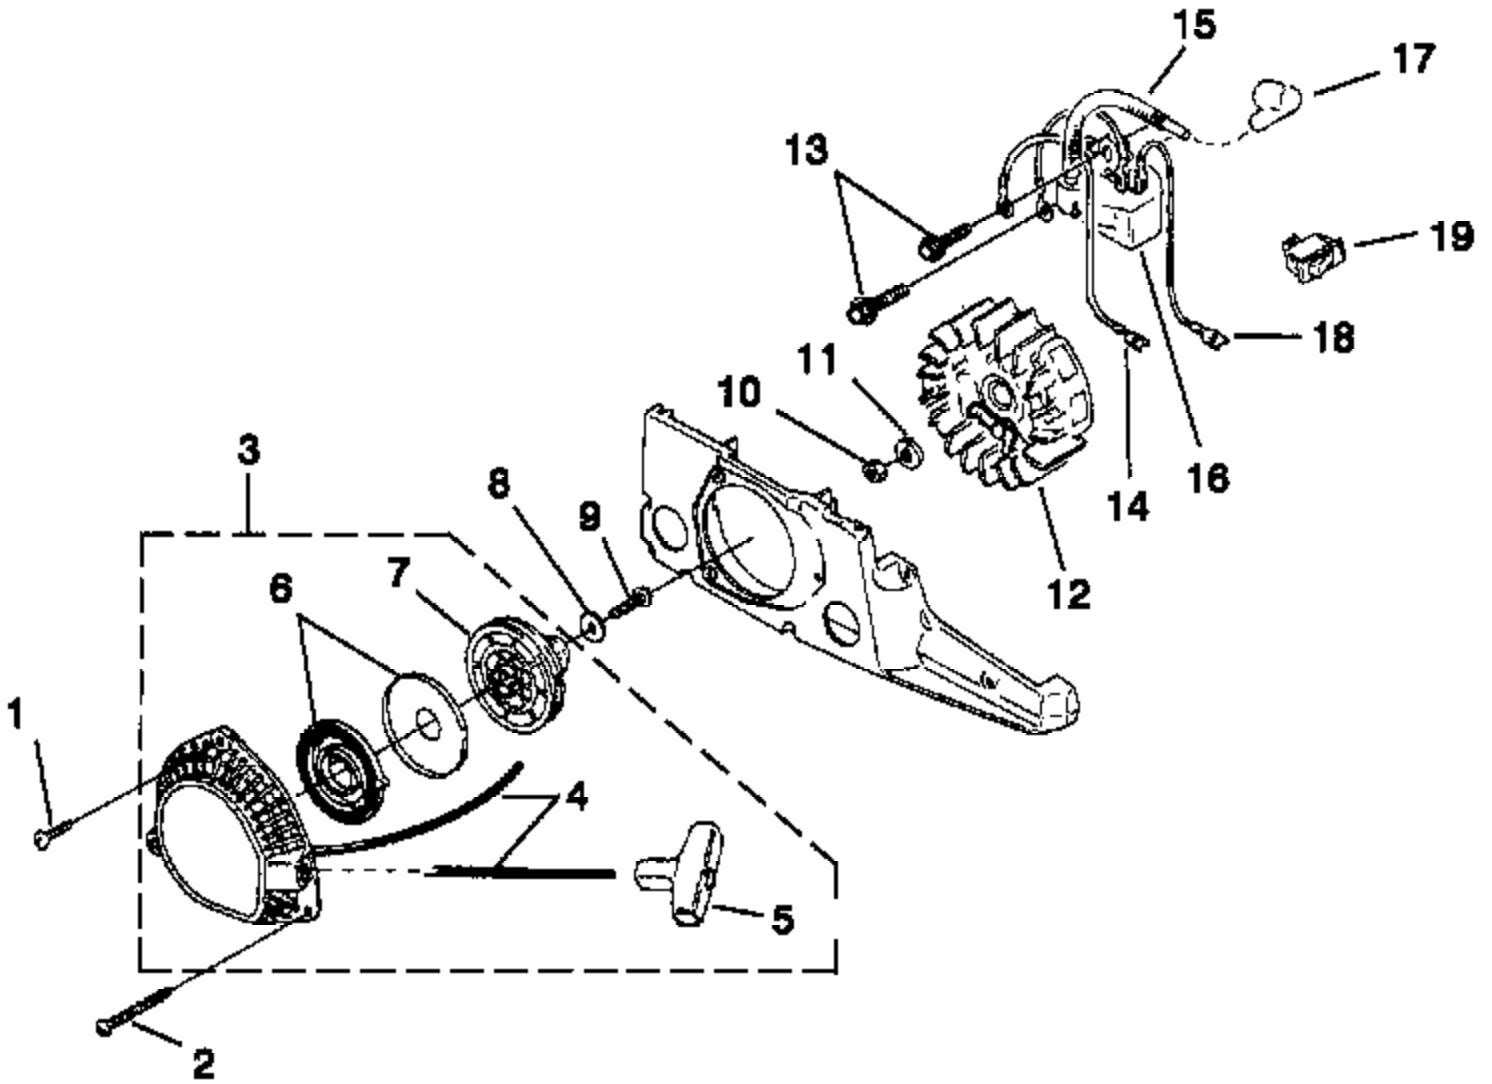

Ref #	Part Number	Qty	Description
1	82546	4	SCREW-Thread Form (8-16 x 5/8")
2	82544	1	SCREW-Thread Form (8-16 x 2")
3	04778A	1	STARTER - COMPLETE Includes items 4-7
4	9789901	1	ROPE, STARTER (46")
5	02264	1	GRIP, STARTER
6	97908	1	SPRING & CONTAINER
7	97768B	1	PULLEY
8	94062	1	WASHER
9	82409	1	SCREW Plastite (10-14 x 5/8")
10	81124A	1	NUT, JAM (3/8" X 24)
11	83102	1	WASHER LOCK (3/8")
12	00994C	1	ROTOR & STARTER PAWLS
13	88052	2	SCREW, Sems Hex Hd. (10-24 x 7/8")
14	01821A	1	IGNITION GROUND WIRE
15	95098	1	SLEEVE, Insulating
16	01546	1	IGNITION MADULE
17	02597	1	SPARK PLUG BOOT KIT
18	01822A	1	IGNITION WIRE
19	01802	1	SWITCH