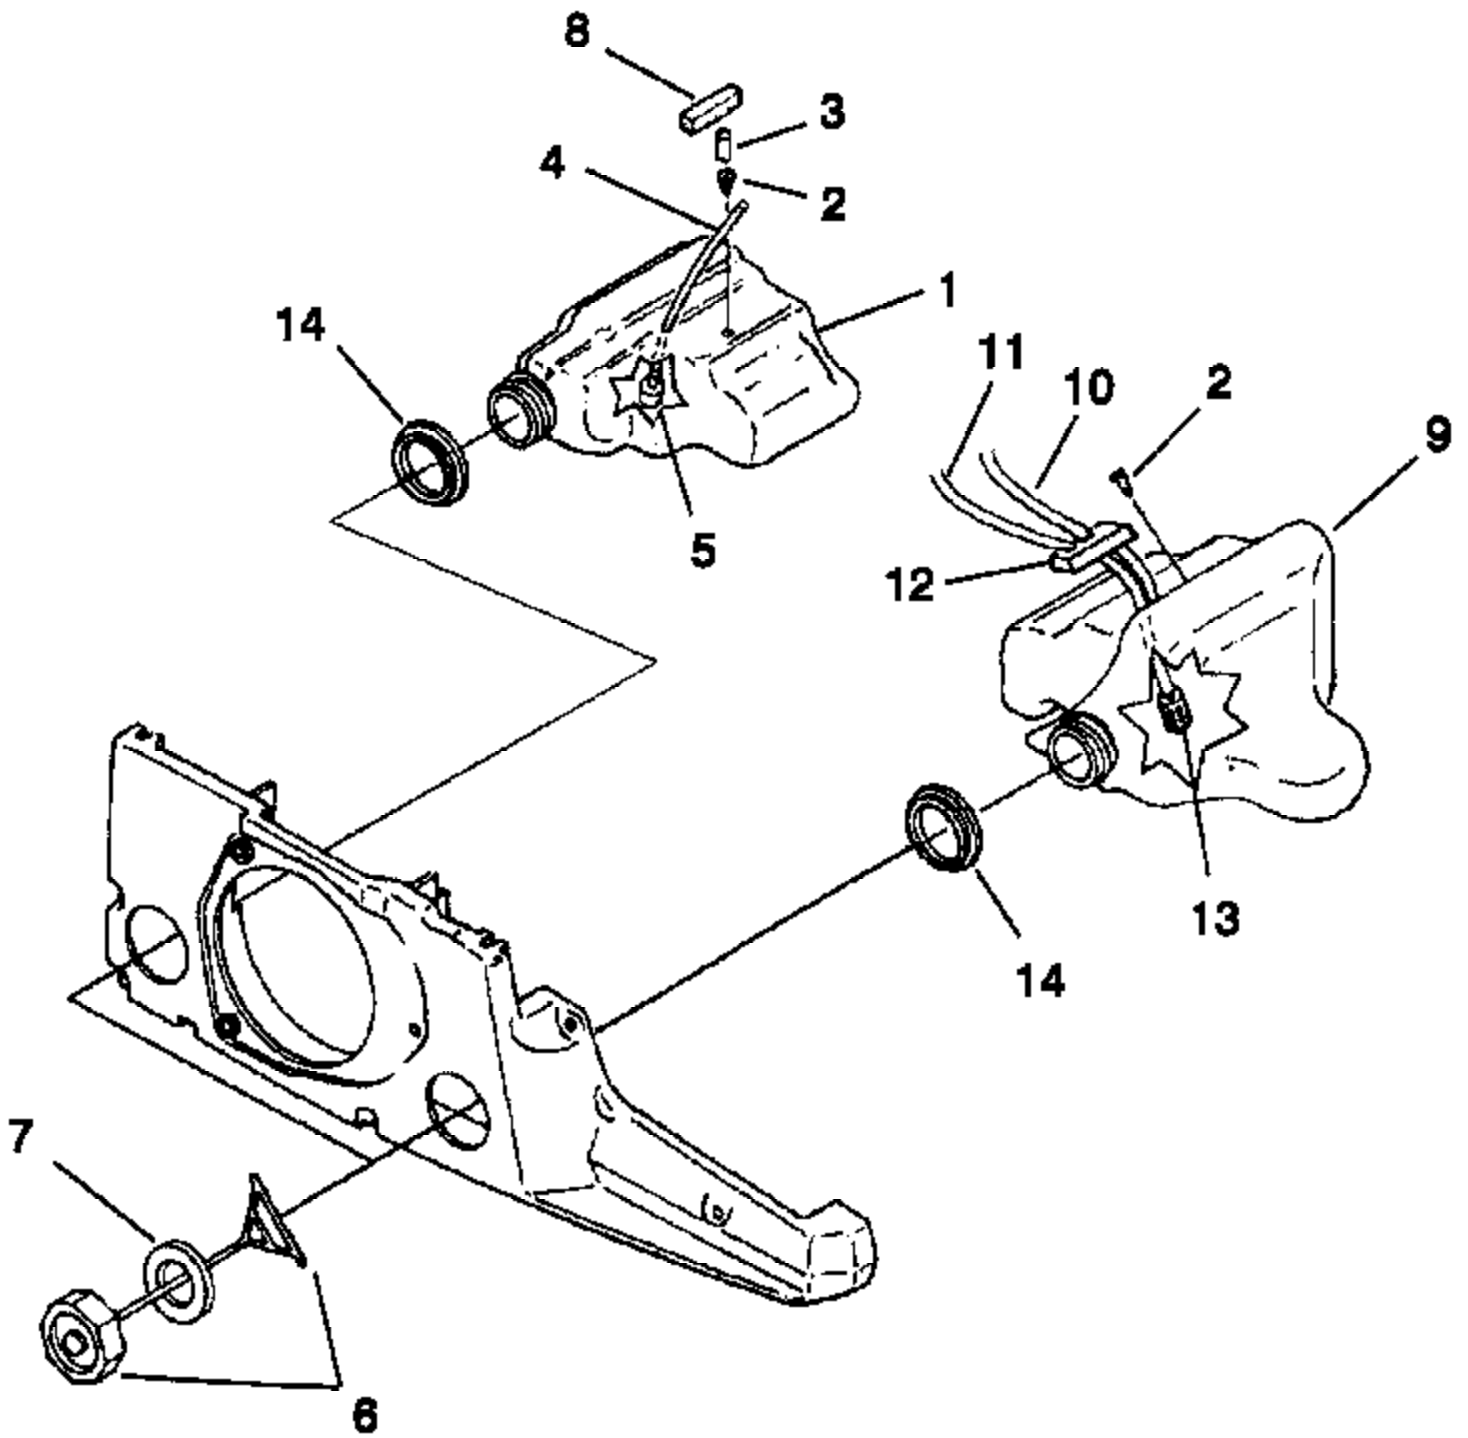

Ref #	Part Number	Qty	Description
1	82545	3	SCREW- Thread Form (8-16 x 1 3/4")
2	82546		SCREW- Thread Form. (8-16 x 5/8")
3	002071B	1	HOUSING-Starter Side
4	82558	1	SCREW-Thread Form. (10-14 x 1 1/8")
5	83056	1	WASHER-Lock
6	03720B	1	HOUSING- Drive Side Includes items 7-8
7	03132	2	BOLT Guide Bar
8	01805A	1	DECAL Panel
9	80864	2	SCREW-Hex Hd. (12-24 x 1")
10	95212	1	STOP- Chain
11	82537	1	SCREW- Thread Form (10-14 x 7/8")
12	01170	1	PLATE- Guide Bar (Outer)
13	82513	1	SCREW- Thread Form. (6-19 x 1/2")
14	98278	1	PLATE- Guide Bar (Inner)
15	651121	1	PIN- Adjusting
16	03139	1	SCREW- Guide Bar Adjusting
17	69599	1	RING- Snap
18	01183	1	BULB- Primer
19	06355	1	ROD- Choke
20	01802	1	SWITCH- Ign.
21	69889	1	BOOT Throttle Cable
22	64862	1	GROMMET Choke
23	01169	1	PANEL Control
24	02581C	1	CYLINDER COVER Includes 25-31
25	01173A	1	SCREEN- Air Inlet
26	02506	1	LABEL Warning
27	01172	1	GROMMET Carburetor
28	01179A	1	PLUG- Idle Speed
29		1	GROMMET Carburetor Not Used On This Model
30	95792	3	SCREW- Round Hd. (10-24 x .710)
31	70810	3	NUT Square (10-24)
32	86334	1	PIN-Cotter
33	06635	1	GUIDE BAR FASTENER KIT

Ref #	Part Number	Qty	Description
1	93561S	1	SPARK PLUG (CJ6Y)
	98217S		SPARK PLUG (RCJ6Y) (INTL.)
2	82568	4	SCREW-PAN Hd. (10-24 x .800)
3	01544D	1	SHORT BLOCK
4		1	CYLINDER & GASKET Not Used On This Model
5		1	GASKET, CYLINDER Not Used On This Model
6	02579C	1	PISTON & PIN Includes items 7-8
7	01545B	2	RING, PISTON
8	64813	2	RING, WRIST PIN RETAIN,
9	98797	2	BEARING, BALL
10	70277	1	BEARING, NEEDLE
11	02577C	1	CYLINDER & CRANKCASE Includes item 12
12	80891	4	SCREW, Hex Hd. (12-24 X 7/8")
13	75078	1	KEY WOODRUFF
14	289221	1	RETAINING RING
15	82146	2	SCREW, FIL. HD. (8-32 X 5/8")
16	02802A	1	OIL PUMP
17	02548	1	TUBING, OIL (TO GUIDE BAR)
18	00229	1	WORM GEAR, LEFT HAND
19	93858	1	SEAL, CRANKSHAFT
20	98197A	1	SEAL, SHAFT