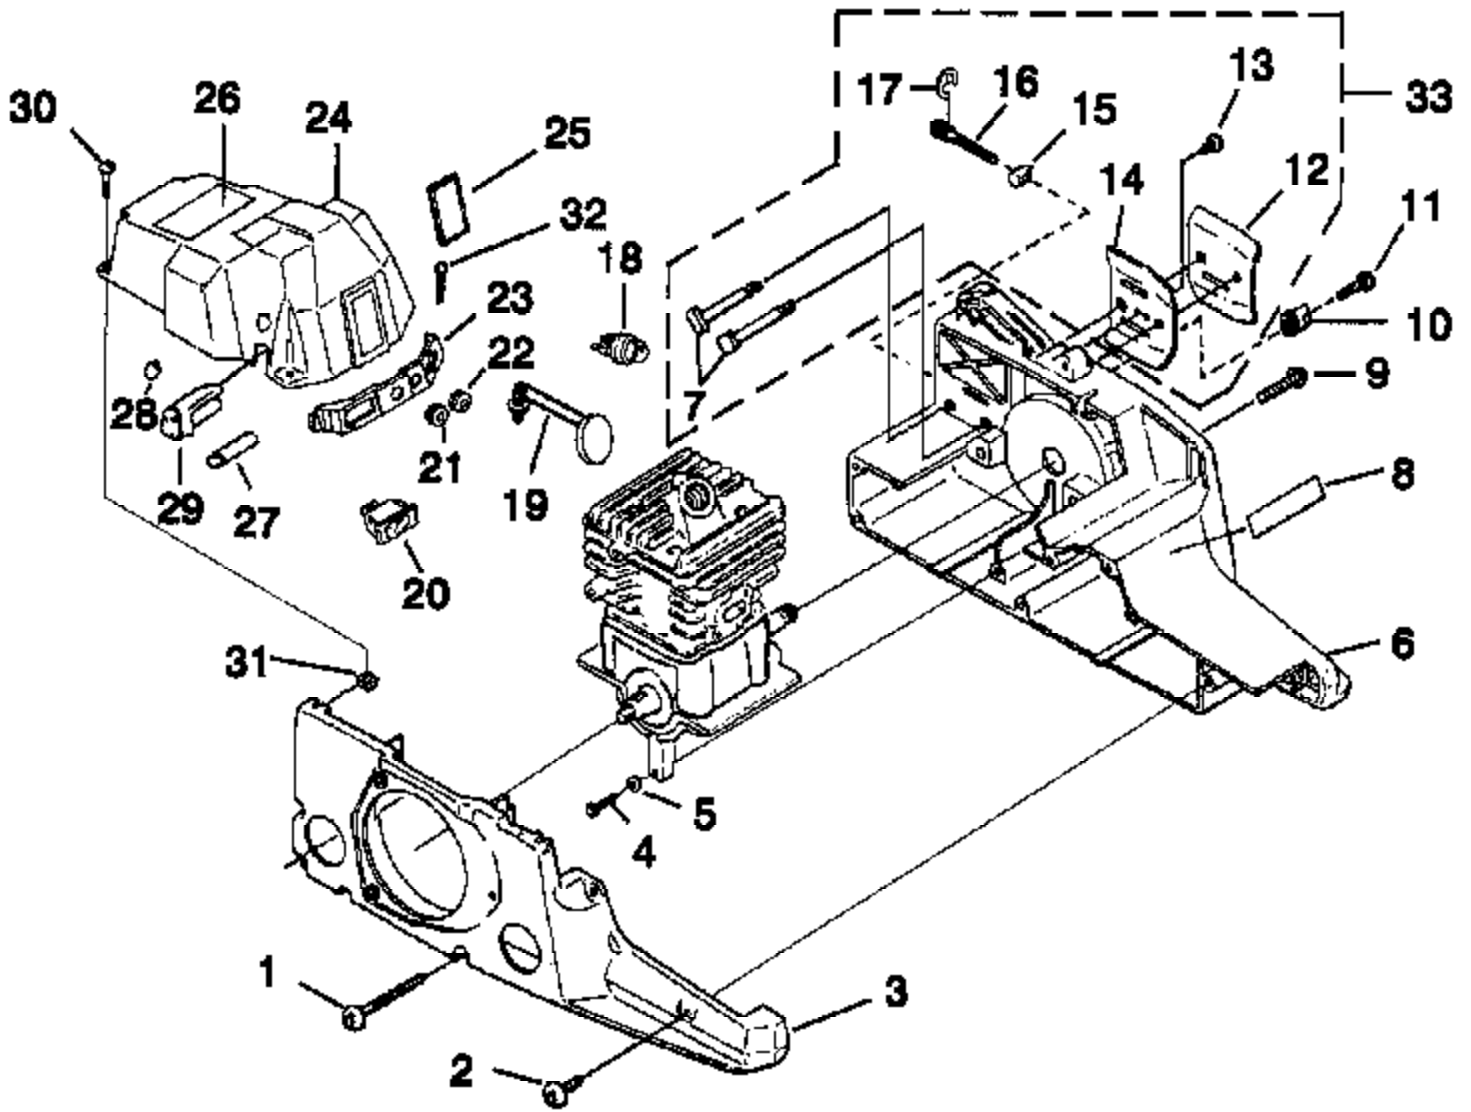

Ref #	Part Number	Qty	Description
1	82545	3	SCREW- Thread Form (8-16 x 1 3/4")
2	82546		SCREW- Thread Form. (8-16 x 5/8")
3	002071B	1	HOUSING-Starter Side
4	82558	1	SCREW-Thread Form. (10-14 x 1 1/8")
5	83056	1	WASHER-Lock
6	03720B	1	HOUSING- Drive Side Includes items 7-8
7	03132	2	BOLT Guide Bar
8	01805A	1	DECAL Panel
9	80864	2	SCREW-Hex Hd. (12-24 x 1")
10	95212	1	STOP- Chain
11	82537	1	SCREW- Thread Form (10-14 x 7/8")
12	01170	1	PLATE- Guide Bar (Outer)
13	82513	1	SCREW- Thread Form. (6-19 x 1/2")
14	98278	1	PLATE- Guide Bar (Inner)
15	651121	1	PIN- Adjusting
16	03139	1	SCREW- Guide Bar Adjusting
17	69599	1	RING- Snap
18	01183	1	BULB- Primer
19	06355	1	ROD- Choke
20	01802	1	SWITCH- Ign.
21	69889	1	BOOT Throttle Cable
22	64862	1	GROMMET Choke
23	01169	1	PANEL Control
24	02581C	1	CYLINDER COVER Includes 25-31
25	01173A	1	SCREEN- Air Inlet
26	02506	1	LABEL Warning
27	01172	1	GROMMET Carburetor
28	01179A	1	PLUG- Idle Speed
29		1	GROMMET Carburetor Not Used On This Model
30	95792	3	SCREW- Round Hd. (10-24 x .710)
31	70810	3	NUT Square (10-24)
32	86334	1	PIN-Cotter
33	06635	1	GUIDE BAR FASTENER KIT

Ref #	Part Number	Qty	Description
1	93561S	1	SPARK PLUG (CJ6Y)
	98217S		SPARK PLUG (RCJ6Y) (INTL.)
2	82568	4	SCREW-PAN Hd. (10-24 x .800)
3	01544D	1	SHORT BLOCK
4		1	CYLINDER & GASKET Not Used On This Model
5		1	GASKET, CYLINDER Not Used On This Model
6	02579C	1	PISTON & PIN Includes items 7-8
7	01545B	2	RING, PISTON
8	64813	2	RING, WRIST PIN RETAIN,
9	98797	2	BEARING, BALL
10	70277	1	BEARING, NEEDLE
11	02577C	1	CYLINDER & CRANKCASE Includes item 12
12	80891	4	SCREW, Hex Hd. (12-24 X 7/8")
13	75078	1	KEY WOODRUFF
14	289221	1	RETAINING RING
15	82146	2	SCREW, FIL. HD. (8-32 X 5/8")
16	02802A	1	OIL PUMP
17	02548	1	TUBING, OIL (TO GUIDE BAR)
18	00229	1	WORM GEAR, LEFT HAND
19	93858	1	SEAL, CRANKSHAFT
20	98197A	1	SEAL, SHAFT