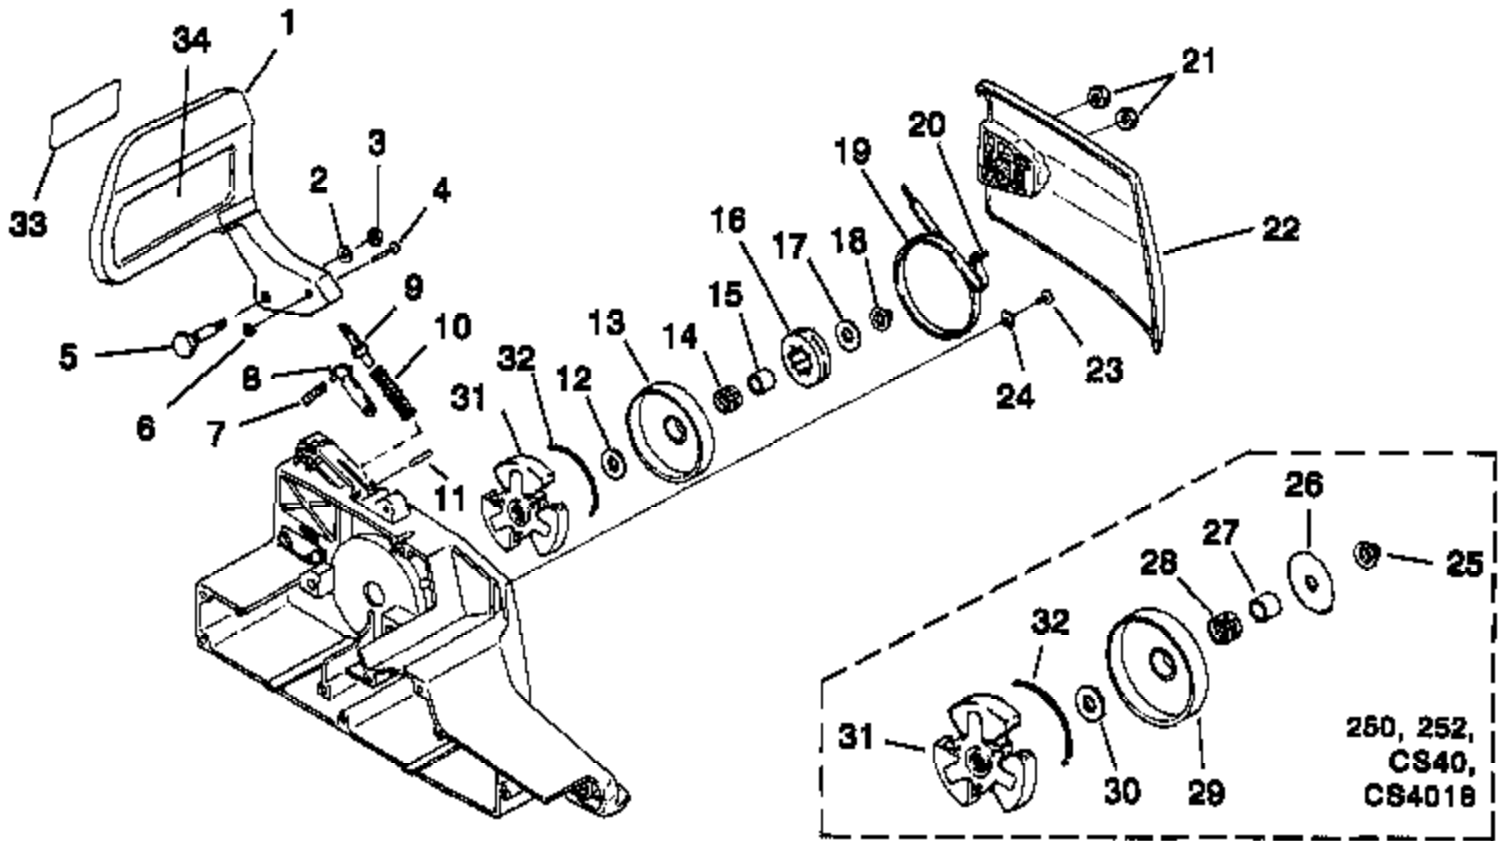

Ref #	Part Number	Qty	Description
1		1	GUARD, HAND Not Used On This Model
2		1	WASHER, BELLVILLE Not Used On This Model
3		1	NUT-(M5) Not Used On This Model
4		1	PIN Not Used On This Model
5		1	SCREW, SHOULDER Not Used On This Model
6		1	RING, RETAINER Not Used On This Model
7		1	SPRING, COIL Not Used On This Model
8		1	BRAKE LATCH ASSY Not Used On This Model
9		1	ADJUSTER, BRAKE Not Used On This Model
10		1	SPRING, COMPRESSION Not Used On This Model
11		1	PIN Not Used On This Model
12		1	WASHER, THRUST (INNER) Not Used On This Model
13		1	SPLINE & DRUM Not Used On This Model
14		1	BEARING, NEEDLE Not Used On This Model
15		1	RACE, INNER Not Used On This Model
16		1	SPROCKET, RIM (.325 X 7T) Not Used On This Model
17	65027	1	WASHER, THRUST
18	81255	1	NUT, HEX LOCK (3/8"-24)
19		1	BRAKE BAND ASSY Not Used On This Model
20		1	PIN, DOWEL Not Used On This Model
21	81196	2	NUT, HEX
22	00226A	1	COVER, DRIVE CASE
23		1	SCREW, THREAD FORM (#6) Not Used On This Model
24		1	RETAINER, BRAKE BAND Not Used On This Model
25	81255	1	NUT, HEX LOCK (3.8"-24)
26	65064	1	WASHER, THRUST
27	69423	1	RACE, INNER
28	64333	1	BEARING, NEEDLE
29	00996A	1	SPROCKET & DRUM
30	65027	1	WASHER, THRUST
31	00995	1	CLUTCH ASSY
32	98453	1	SPRING, CLUTCH
33		1	LABEL, KICKBACK Not Used On This Model
34	02661	1	DECAL, SAFETY