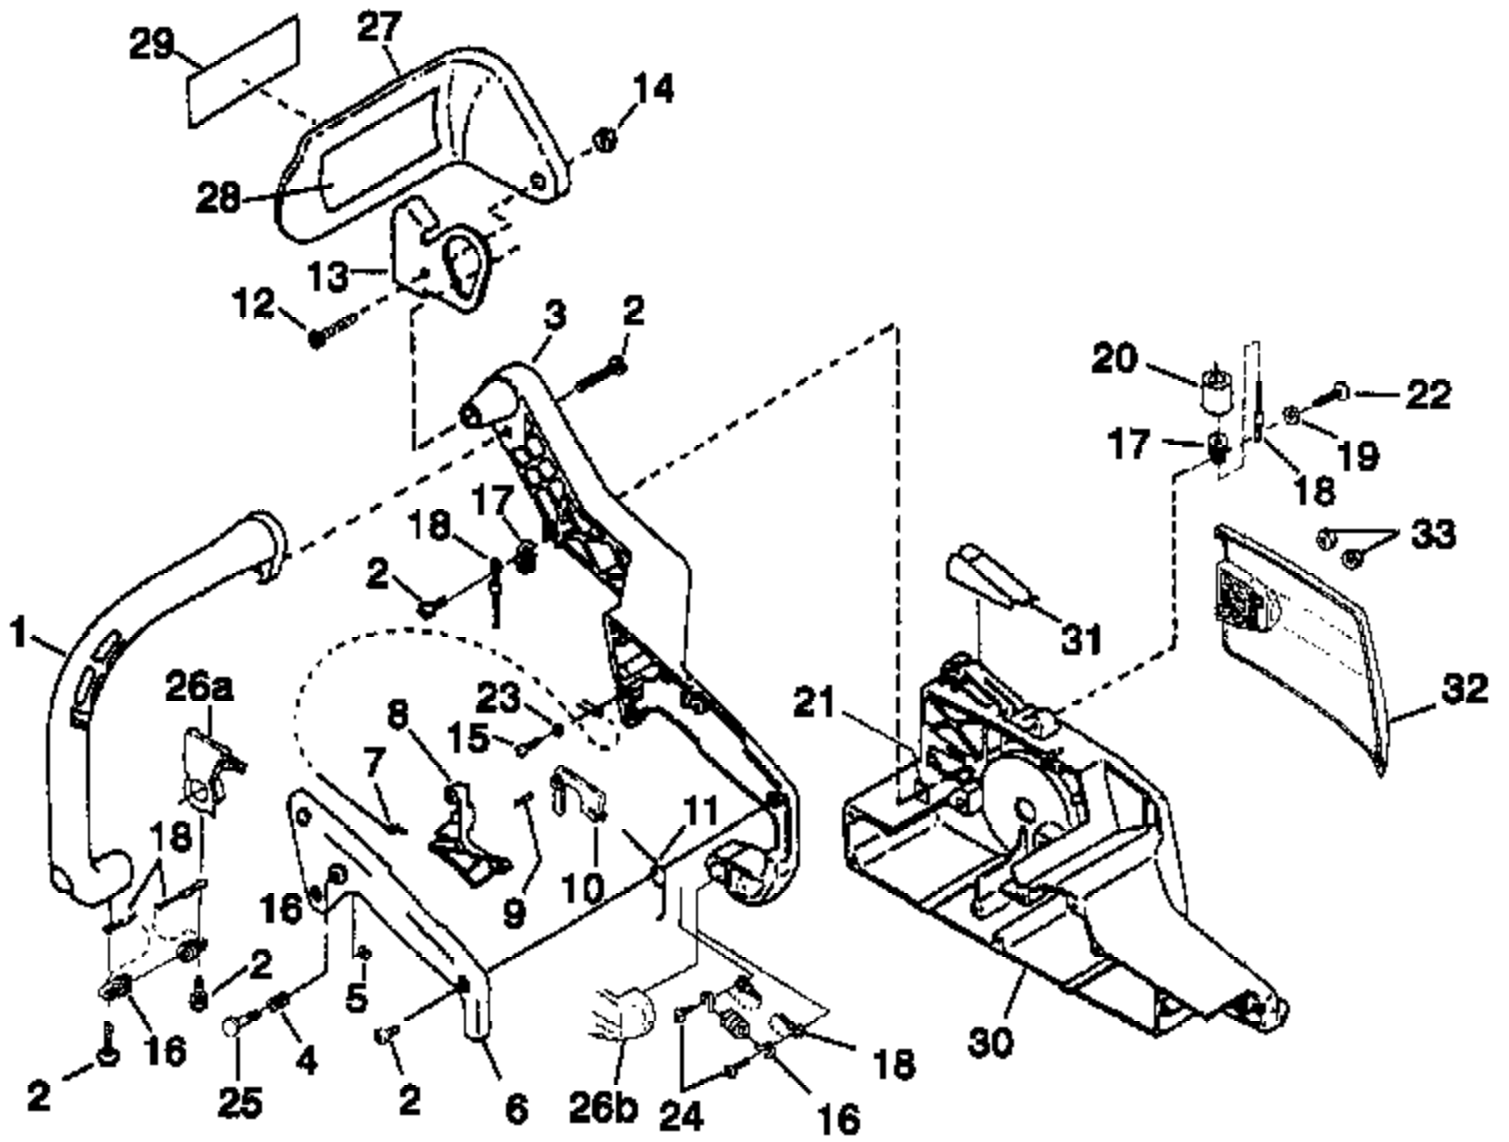

Ref #	Part Number	Qty	Description
	07217	1	HANDLE KIT Includes items 1-24
1	01175	1	HANDLE BAR
2	82546	7	SCREW, Thread Form (8-16 X 5/8")
3	07164	1	HANDLE-Rear
4	95020	1	SPRING-Compression
5	58409	1	RING, Retaining
6	00210C	1	COVER-Rear Handle
7	00997D	1	CABLE-Throttle
8	03806A	1	TRIGGER & SWIVEL
9	70253	1	PIN-Dowel
10	93385A	1	LOCK-Trigger
11	02316	1	SPRING-Trottle
12	80402A	1	SCREW-Hex Cap
13	00258	1	MOUNTING BRACKET Handguard
14	81258	1	NUT-Flange Hex
15	82513	2	SCREW, Thread Form (#6-19 X 7/8")
	07214	1	ISOLATOR KIT Includes items 16-21
16	01168	2	SPRING-Extension
17	02813	1	SPRING-Extension
18	03583	3	RETAINER-Spring
19	84008	1	WASHER-Flat (#10)
20	01813	1	SLEEVE-Spring
21	70810	1	NUT-Square (#10-24)
22	82562	1	SCREW-Pan Hd. (#10-24 X 7/8")
23	84123	2	WASHER-Flat
24	82546	2	SCREW-Thread Form (8-16 X 1/2)
25	95671	1	PIN-Throttle Lock
26A	002071B	1	HOUSING-Starter Side
26B		1	HOUSING-Starter Side Not Used On This Model
27	95088A	1	HANDGUARD Includes item 28
28	02661	1	DECAL-Kickback
29	00317A	1	DECAL-Kickback
30	03720B	1	ENGINE HOUSING-(Drive Side)
31	00234	1	COVER-Snap On
32	00226A	1	DRIVE CASE COVER
33	81196	2	NUT Hex (5/16"-18)