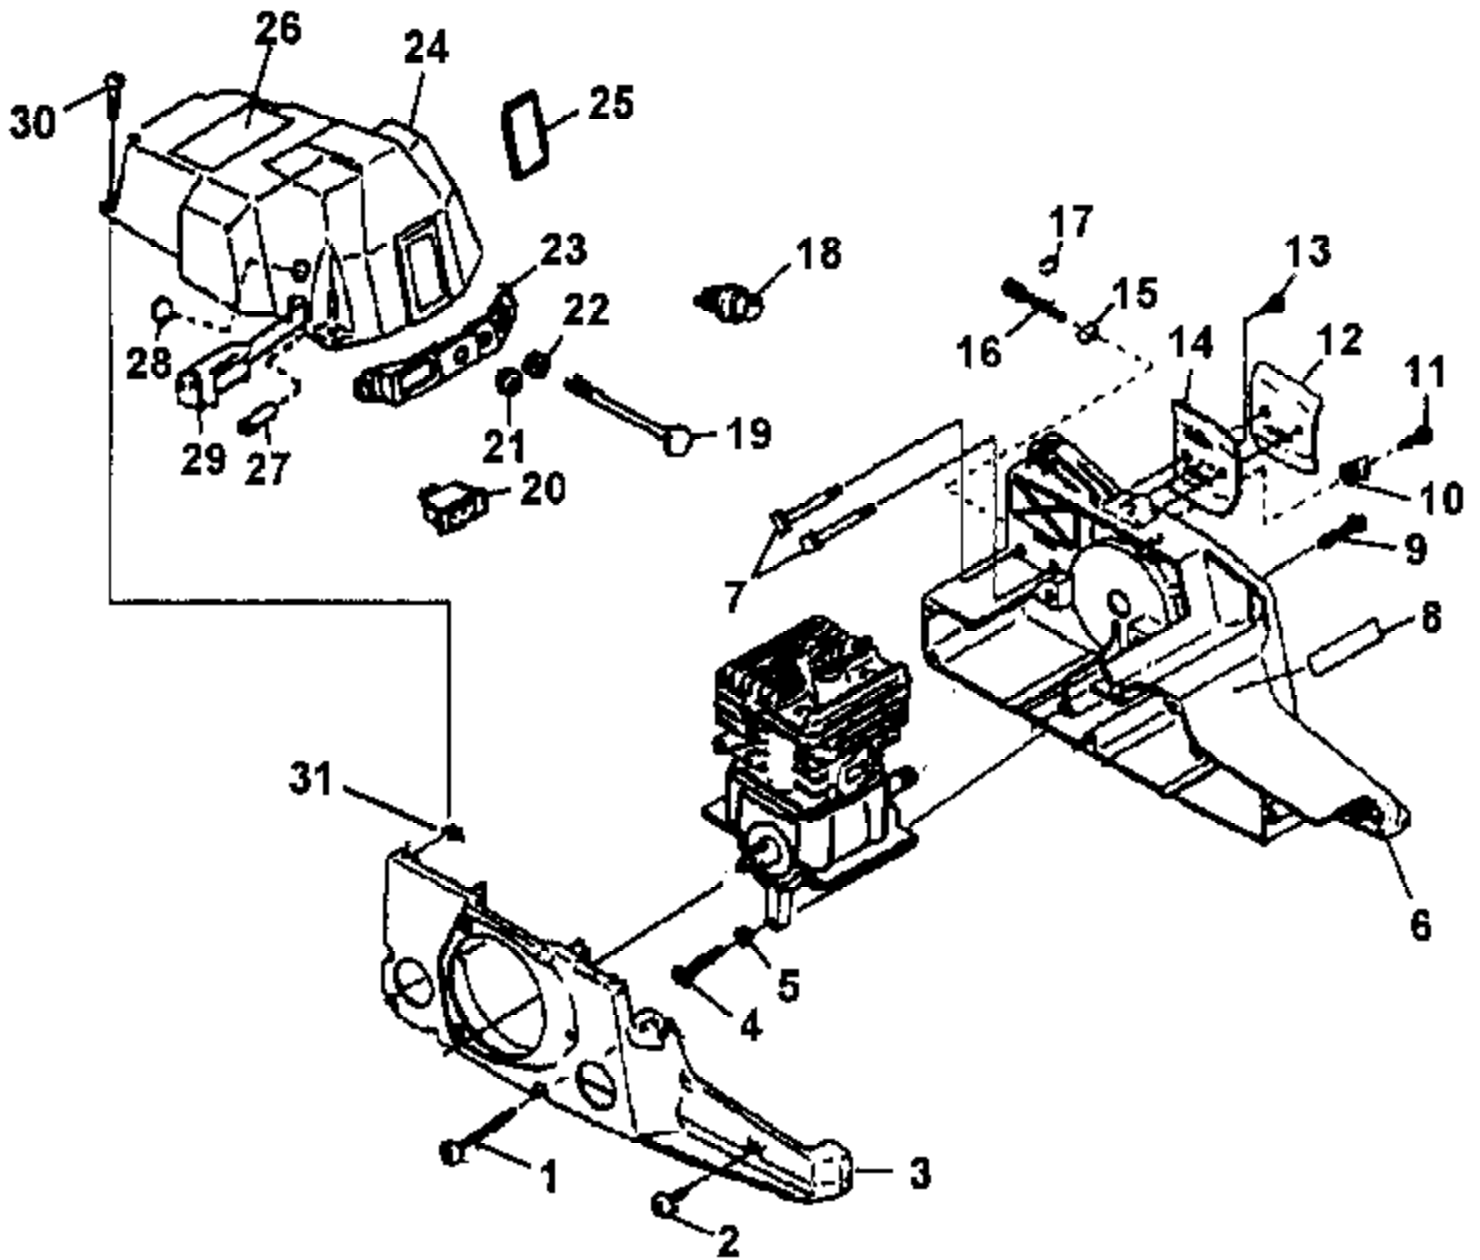

No
Diagram
Available

Parts List
Only

Ref #	Part Number	Qty	Description
	A02177		BUMPER SPIKE KIT
	7031099		RUBBER TUBING (10')
	18453		GREASE-Multi-Purpose (Sprocket bearing-PT guide bar)
	98052A		STARTING ROPE (250 ft. Reel)
	18416		DIGITAL TACHOMETER
	PT16321H6		GUIDE BAR, (power tip) (16")
	PT18321H6		GUIDE BAR, (power tip) (18")
	PT20321H6		GUIDE BAR, (power tip) (20")
	SP16321H6		GUIDE BAR, (sprocket tip) (16")
	SP20321H6		GUIDE BAR, (sprocket tip) (20")
	A70776B		SAFE-T-TIP(R)
	94194		COMPRESSION TESTER
	17789		CARBURETOR REPAIR TOOL
	24306		SHIM (.0125")
	18416		DIGITAL TACHOMETER
	18080		CLUTCH ASSEMBLY TOOL
	24823		SEALANT SILICON
	A24824		WRENCH (combination)
	2498202		T-25 TORX DRIVE BIT
	22486		SHIM (0.015" AIR GAP)
	GP203225		TESTER (Spark Plug)
	A01182		CLUTCH SPANNER
	DIL7267AH		CHAIN (32-MD50-67) (16")
	DIL7273AH		CHAIN (32-MD50-73) (18")
	DIL7279AH		CHAIN (32-MD50-79) (20")

Ref #	Part Number	Qty	Description
1	82545	3	SCREW- Thread Form (8-16 x 1 3/4")
2	82546	4	SCREW- Thread Form. (8-16 x 5/8")
3	002071B	1	HOUSING-Starter Side
4	82588	1	SCREW-Thread Form. (10-14 x 1 1/8")
5	83056	1	WASHER-Lock
6	A03720B	1	HOUSING- Drive Side Assembly
7	03132	2	BOLT Guide Bar
8	01805A	1	DECAL- Panel
9	80864	2	SCREW-Hex Hd. (12-24 x 1")
10	95212	1	STOP- Chain
11	82537	1	SCREW- Thread Form (10-14 x 7/8")
12	01170	1	PLATE- Guide Bar (Outer)
13	82513	1	SCREW- Thread Form. (6-19 x 1/2")
14	98278	1	PLATE- Guide Bar (Inner)
15	651121	1	PIN- Adjusting
16	03139	1	SCREW- Guide Bar Adjusting
17	69599	1	RING- Snap
18	01183	1	BULB- Primer
19	01527A	1	ROD- Choke (UT10687-B)
20	01802	1	SWITCH- Ign.
21	69889	1	BOOT Throttle Cable
22	64862	1	GROMMET Choke
23	01169	1	PANEL Control
24	A02581C	1	CYLINDER COVER Assembly
25	01173A	1	SCREEN- Air Inlet
26	02506	1	LABEL Warning
27	01172	1	GROMMET Carburetor
28	01179A	1	PLUG- Idle Speed
29	04373	1	GROMMET Carburetor
30	95792	3	SCREW- Round Hd. (10-24 x .710)
31	70810	3	NUT Square (10-24)