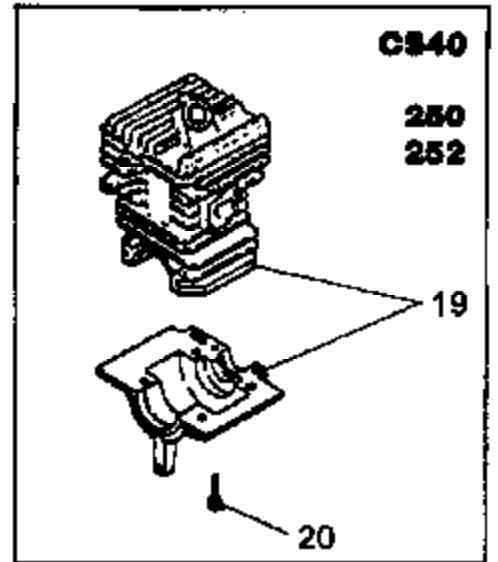

No
Diagram
Available

Parts List
Only

Ref #	Part Number	Qty	Description
	A02177		BUMPER SPIKE KIT
	7031099		RUBBER TUBING (10')
	18453		GREASE-Multi-Purpose (Sprocket bearing-PT guide bar)
	98052A		STARTING ROPE (250 ft. Reel)
	18416		DIGITAL TACHOMETER
	PT16321H6		GUIDE BAR, (power tip) (16")
	PT18321H6		GUIDE BAR, (power tip) (18")
	PT20321H6		GUIDE BAR, (power tip) (20")
	SP16321H6		GUIDE BAR, (sprocket tip) (16")
	SP20321H6		GUIDE BAR, (sprocket tip) (20")
	A70776B		SAFE-T-TIP(R)
	94194		COMPRESSION TESTER
	17789		CARBURETOR REPAIR TOOL
	24306		SHIM (.0125")
	18416		DIGITAL TACHOMETER
	18080		CLUTCH ASSEMBLY TOOL
	24823		SEALANT SILICON
	A24824		WRENCH (combination)
	2498202		T-25 TORX DRIVE BIT
	22486		SHIM (0.015" AIR GAP)
	GP203225		TESTER (Spark Plug)
	A01182		CLUTCH SPANNER
	DIL7267AH		CHAIN (32-MD50-67) (16")
	DIL7273AH		CHAIN (32-MD50-73) (18")
	DIL7279AH		CHAIN (32-MD50-79) (20")

Ref #	Part Number	Qty	Description
1	82545	3	SCREW- Thread Form (8-16 x 1 3/4")
2	82546	4	SCREW- Thread Form. (8-16 x 5/8")
3	002071B	1	HOUSING-Starter Side
4	82588	1	SCREW-Thread Form. (10-14 x 1 1/8")
5	83056	1	WASHER-Lock
6	A03720B	1	HOUSING- Drive Side Assembly
7	03132	2	BOLT Guide Bar
8	01805A	1	DECAL- Panel
9	80864	2	SCREW-Hex Hd. (12-24 x 1")
10	95212	1	STOP- Chain
11	82537	1	SCREW- Thread Form (10-14 x 7/8")
12	01170	1	PLATE- Guide Bar (Outer)
13	82513	1	SCREW- Thread Form. (6-19 x 1/2")
14	98278	1	PLATE- Guide Bar (Inner)
15	651121	1	PIN- Adjusting
16	03139	1	SCREW- Guide Bar Adjusting
17	69599	1	RING- Snap
18	01183	1	BULB- Primer
19	01527A	1	ROD- Choke (UT10687-B)
20	01802	1	SWITCH- Ign.
21	69889	1	BOOT Throttle Cable
22	64862	1	GROMMET Choke
23	01169	1	PANEL Control
24	A02581C	1	CYLINDER COVER Assembly
25	01173A	1	SCREEN- Air Inlet
26	02506	1	LABEL Warning
27	01172	1	GROMMET Carburetor
28	01179A	1	PLUG- Idle Speed
29	04373	1	GROMMET Carburetor
30	95792	3	SCREW- Round Hd. (10-24 x .710)
31	70810	3	NUT Square (10-24)