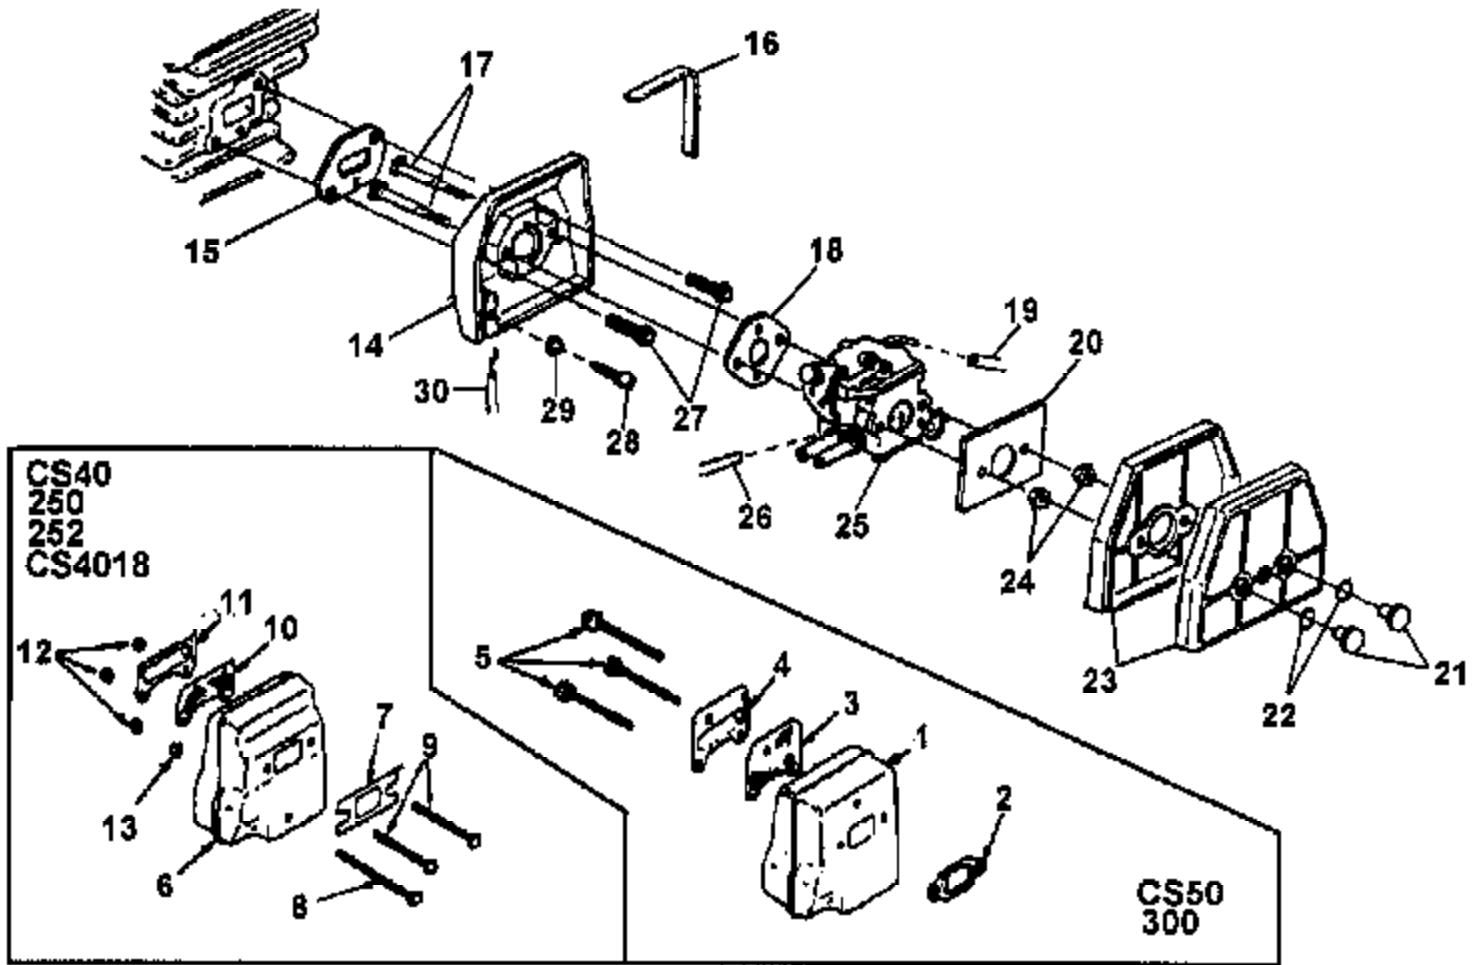

No
Diagram
Available

Parts List
Only

Ref #	Part Number	Qty	Description
	A02177		BUMPER SPIKE KIT
	7031099		RUBBER TUBING (10')
	18453		GREASE-Multi-Purpose (Sprocket bearing-PT guide bar)
	98052A		STARTING ROPE (250 ft. Reel)
	18416		DIGITAL TACHOMETER
	PT16321H6		GUIDE BAR, (power tip) (16")
	PT18321H6		GUIDE BAR, (power tip) (18")
	PT20321H6		GUIDE BAR, (power tip) (20")
	SP16321H6		GUIDE BAR, (sprocket tip) (16")
	SP20321H6		GUIDE BAR, (sprocket tip) (20")
	A70776B		SAFE-T-TIP(R)
	94194		COMPRESSION TESTER
	17789		CARBURETOR REPAIR TOOL
	24306		SHIM (.0125")
	18416		DIGITAL TACHOMETER
	18080		CLUTCH ASSEMBLY TOOL
	24823		SEALANT SILICON
	A24824		WRENCH (combination)
	2498202		T-25 TORX DRIVE BIT
	22486		SHIM (0.015" AIR GAP)
	GP203225		TESTER (Spark Plug)
	A01182		CLUTCH SPANNER
	DIL7267AH		CHAIN (32-MD50-67) (16")
	DIL7273AH		CHAIN (32-MD50-73) (18")
	DIL7279AH		CHAIN (32-MD50-79) (20")

Ref #	Part Number	Qty	Description
1	82545	3	SCREW- Thread Form (8-16 x 1 3/4")
2	82546	4	SCREW- Thread Form. (8-16 x 5/8")
3	002071B	1	HOUSING-Starter Side
4	82588	1	SCREW-Thread Form. (10-14 x 1 1/8")
5	83056	1	WASHER-Lock
6	A03720B	1	HOUSING- Drive Side Assembly
7	03132	2	BOLT Guide Bar
8	01805A	1	DECAL- Panel
9	80864	2	SCREW-Hex Hd. (12-24 x 1")
10	95212	1	STOP- Chain
11	82537	1	SCREW- Thread Form (10-14 x 7/8")
12	01170	1	PLATE- Guide Bar (Outer)
13	82513	1	SCREW- Thread Form. (6-19 x 1/2")
14	98278	1	PLATE- Guide Bar (Inner)
15	651121	1	PIN- Adjusting
16	03139	1	SCREW- Guide Bar Adjusting
17	69599	1	RING- Snap
18	01183	1	BULB- Primer
19	01527A	1	ROD- Choke (UT10687-B)
20	01802	1	SWITCH- Ign.
21	69889	1	BOOT Throttle Cable
22	64862	1	GROMMET Choke
23	01169	1	PANEL Control
24	A02581C	1	CYLINDER COVER Assembly
25	01173A	1	SCREEN- Air Inlet
26	02506	1	LABEL Warning
27	01172	1	GROMMET Carburetor
28	01179A	1	PLUG- Idle Speed
29	04373	1	GROMMET Carburetor
30	95792	3	SCREW- Round Hd. (10-24 x .710)
31	70810	3	NUT Square (10-24)