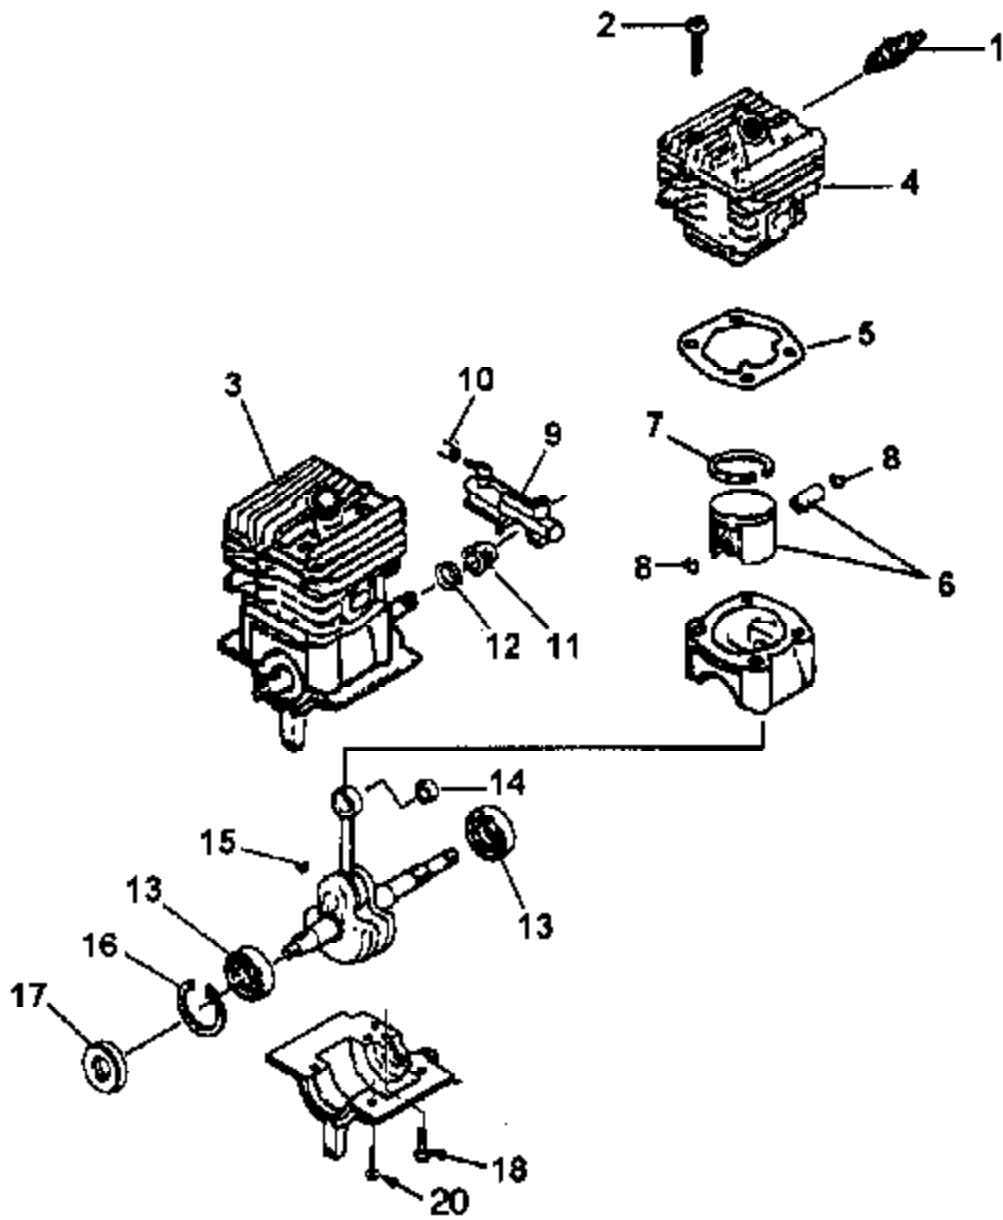

No
Diagram
Available

Parts List
Only

Ref #	Part Number	Qty	Description
	A02177		BUMPER SPIKE KIT
	7031099		RUBBER TUBING (10')
	18453		GREASE-Multi-Purpose (Sprocket bearing-PT guide bar)
	98052A		STARTING ROPE (250 ft. Reel)
	18416		DIGITAL TACHOMETER
	PT16321H6		GUIDE BAR, (power tip) (16")
	PT18321H6		GUIDE BAR, (power tip) (18")
	PT20321H6		GUIDE BAR, (power tip) (20")
	SP16321H6		GUIDE BAR, (sprocket tip) (16")
	SP20321H6		GUIDE BAR, (sprocket tip) (20")
	A70776B		SAFE-T-TIP(R)
	94194		COMPRESSION TESTER
	17789		CARBURETOR REPAIR TOOL
	24306		SHIM (.0125")
	18416		DIGITAL TACHOMETER
	18080		CLUTCH ASSEMBLY TOOL
	24823		SEALANT SILICON
	A24824		WRENCH (combination)
	2498202		T-25 TORX DRIVE BIT
	22486		SHIM (0.015" AIR GAP)
	GP203225		TESTER (Spark Plug)
	A01182		CLUTCH SPANNER
	DIL7267AH		CHAIN (32-MD50-67) (16")
	DIL7273AH		CHAIN (32-MD50-73) (18")
	DIL7279AH		CHAIN (32-MD50-79) (20")

Ref #	Part Number	Qty	Description
1	82545	3	SCREW- Thread Form (8-16 x 1 3/4")
2	82546	4	SCREW- Thread Form. (8-16 x 5/8")
3	002071B	1	HOUSING-Starter Side
4	82588	1	SCREW-Thread Form. (10-14 x 1 1/8")
5	83056	1	WASHER-Lock
6	A03720B	1	HOUSING- Drive Side Assembly
7	03132	2	BOLT Guide Bar
8	01805A	1	DECAL- Panel
9	80864	2	SCREW-Hex Hd. (12-24 x 1")
10	95212	1	STOP- Chain
11	82537	1	SCREW- Thread Form (10-14 x 7/8")
12	01170	1	PLATE- Guide Bar (Outer)
13	82513	1	SCREW- Thread Form. (6-19 x 1/2")
14	98278	1	PLATE- Guide Bar (Inner)
15	651121	1	PIN- Adjusting
16	03139	1	SCREW- Guide Bar Adjusting
17	69599	1	RING- Snap
18	01183	1	BULB- Primer
19	01527A	1	ROD- Choke (UT10687-B)
20	01802	1	SWITCH- Ign.
21	69889	1	BOOT Throttle Cable
22	64862	1	GROMMET Choke
23	01169	1	PANEL Control
24	A02581C	1	CYLINDER COVER Assembly
25	01173A	1	SCREEN- Air Inlet
26	02506	1	LABEL Warning
27	01172	1	GROMMET Carburetor
28	01179A	1	PLUG- Idle Speed
29	04373	1	GROMMET Carburetor
30	95792	3	SCREW- Round Hd. (10-24 x .710)
31	70810	3	NUT Square (10-24)