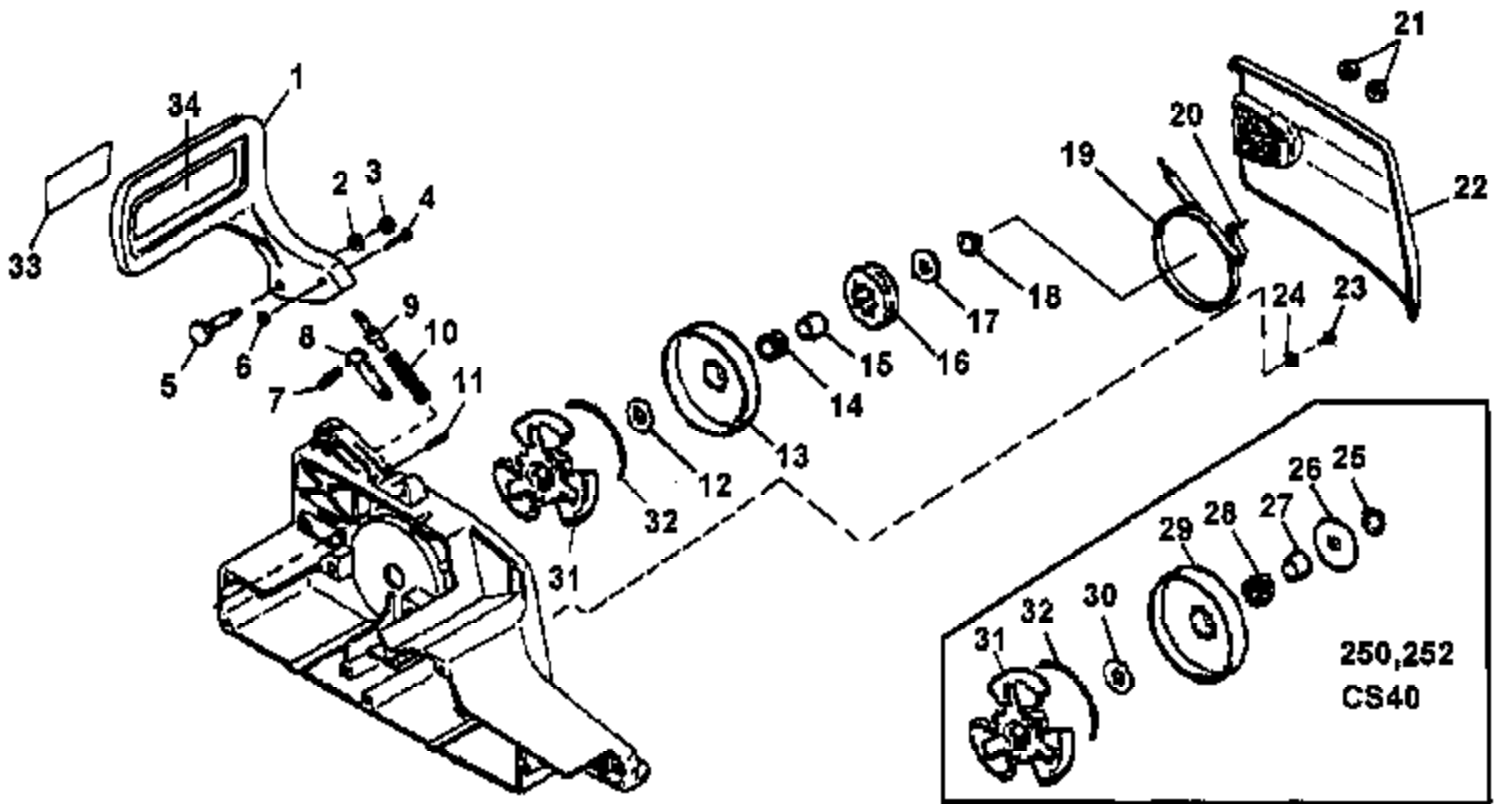

Ref #	Part Number	Qty	Description
1	A06757	1	GUARD, HAND
2	83203	1	WASHER, BELLVILLE
3	98457	1	NUT - (M5)
4	98422A	1	PIN
5	98461	1	SCREW, SHOULDER
6	01820	1	RING, RETAINER
7	98308	1	SPRING, COIL
8	A98317A	1	BRAKE LATCH ASSY
9	A00888A	1	ADJUSTER, BRAKE
10	00890	1	SPRING, COMPRESSION
11	98456	1	PIN
12		1	WASHER, THRUST (INNER) NOT USED ON THIS MODEL
13		1	SPLINE & DRUM NOT USED ON THIS MODEL
14		1	BEARING, NEEDLE NOT USED ON THIS MODEL
15		1	RACE, INNER NOT USED ON THIS MODEL
16		1	SPROCKET, RIM (.325 X 7T) NOT USED ON THIS MODEL
17	65027	1	WASHER, THRUST
18	81255	1	NUT, HEX LOCK (3/8"-24)
19	A98298B	1	BRAKE BAND ASSY Assembly
20	06672	1	PIN, DOWEL
21	81196	2	NUT, HEX
22	A00226A	1	COVER, DRIVE CASE
23	82513	1	SCREW, THREAD FORM (#6)
24	01180	1	RETAINER, BRAKE BAND
25	81255	1	NUT, HEX LOCK (3.8"-24)
26	65064	1	WASHER, THRUST
27	69423	1	RACE, INNER
28	64333	1	BEARING, NEEDLE
29	00996A	1	SPROCKET & DRUM
30	65027	1	WASHER, THRUST
31	A00995	1	CLUTCH ASSY Assembly
32	98453	1	SPRING, CLUTCH
33	02561A	1	LABEL, KICKBACK
34	02661	1	DECAL, SAFETY