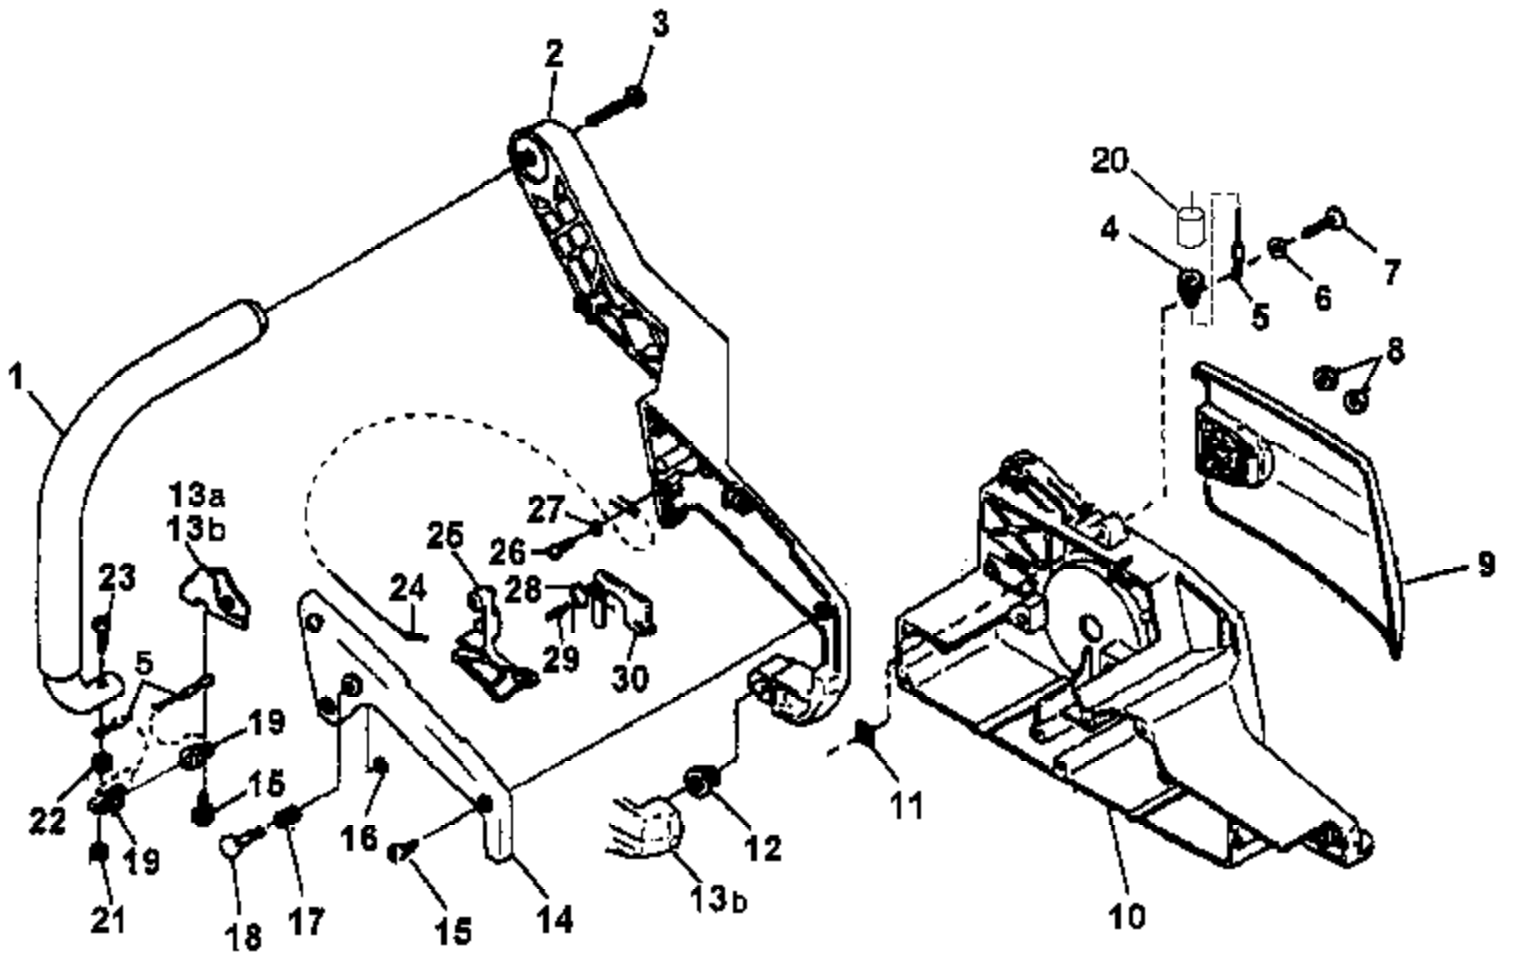

Ref #	Part Number	Qty	Description
1	A03496	1	HANDLE BAR
2	03945	1	REAR HANDLE
3	80891	1	SCREW, HEX Hd (12-24 X 7/8")
4	02813	1	SPRING, EXTENSION
5	03583	2	RETAINER, SPRING
6	84008	2	WASHER, FLAT (#12)
7	82562	1	SCREW, PAN Hd. (10-24 X 7/8")
8	81196	2	NUT, HEX
9	A00226A	1	COVER, DRIVE CASE
10	A03720B	1	ENG. HSG. DRIVE SIDE
11	70810	1	NUT, SQUARE (# 10-24)
12	02508	2	ISOLATOR, VIBRATION
13A		1	HSG., STARTER SIDE NOT USED ON THIS MODEL
13B	002071B	1	HSG., STARTER SIDE
14	00210C	1	COVER, REAR HANDLE
15	82546	5	SCREW, THREAD FORM (8-16 X 5/8")
16	58409	1	RING, RETAINING
17	95020	1	SPRING, COMPRESSION
18	95671	1	PIN, THROTTLE LOCK
19	01168	1	SPRING, EXTENSION
20	01813	2	SLEEVE, SPRING
21	81261	2	NUT, HEX
22	84008	2	WASHER, FLAT (#12)
23	96620	1	SCREW, TORX (10-24 X 1/2")
24	00997D	1	CABLE, THROTTLE
25	A03806A	1	TRIGGER, THROTTLE
26	82513	1	SCREW, THREAD FORM (6-19 X 1/2")
27	84123	1	WASHER, FLAT
28	02316	1	SPRING, THROTTLE
29	70253	1	PIN, DOWEL
30	93385A	1	LOCK, THROTTLE