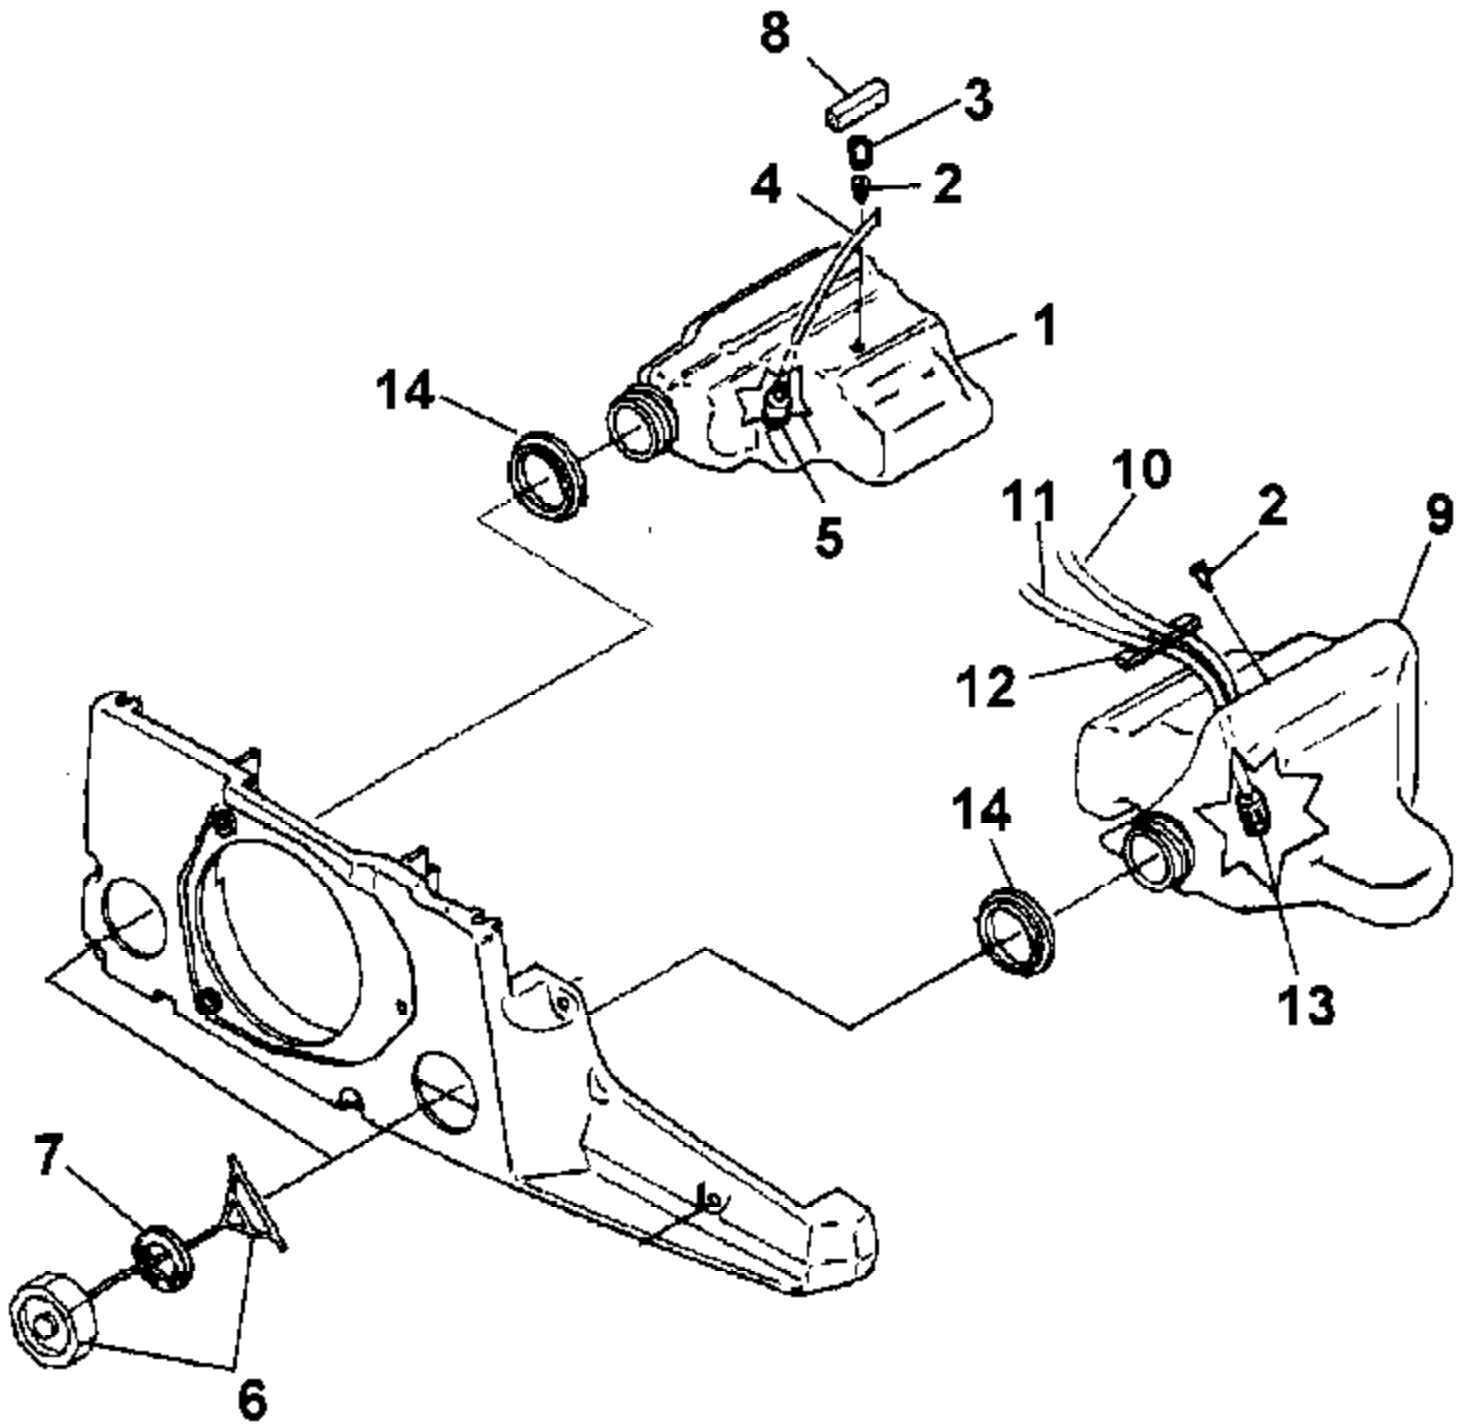

Ref #	Part Number	Qty	Description
1	A06636	1	OIL TANK ASSY Assembly
2	03134	1	VALVE-Check
3	03585	1	PIN-Spirol
4	7031029	1	TUBING- Rubber (7 1/4")
5	A68593	1	FILTER- Oil
6	A00904A	1	CAP- Tank (w/Retainer)
7	02762A	1	GASKET Fuel Cap
8	69443	1	FILTER- Oil Tank Valve
9	A06637	1	FUEL TANK ASSY Assembly
2	03134	1	VALVE- Check
6	A00904A	1	CAP- Tank (w/Retainer)
7	02762A	1	GASKET Fuel Cap
10	7031021	1	TUBING-Rubber (5 1/4")
11	7031036	1	TUBING- Rubber (9")
12	02952	1	FILTER- Foam
13	49422	1	FILTER- Fuel
14	00993	2	SAWDUST SEAL