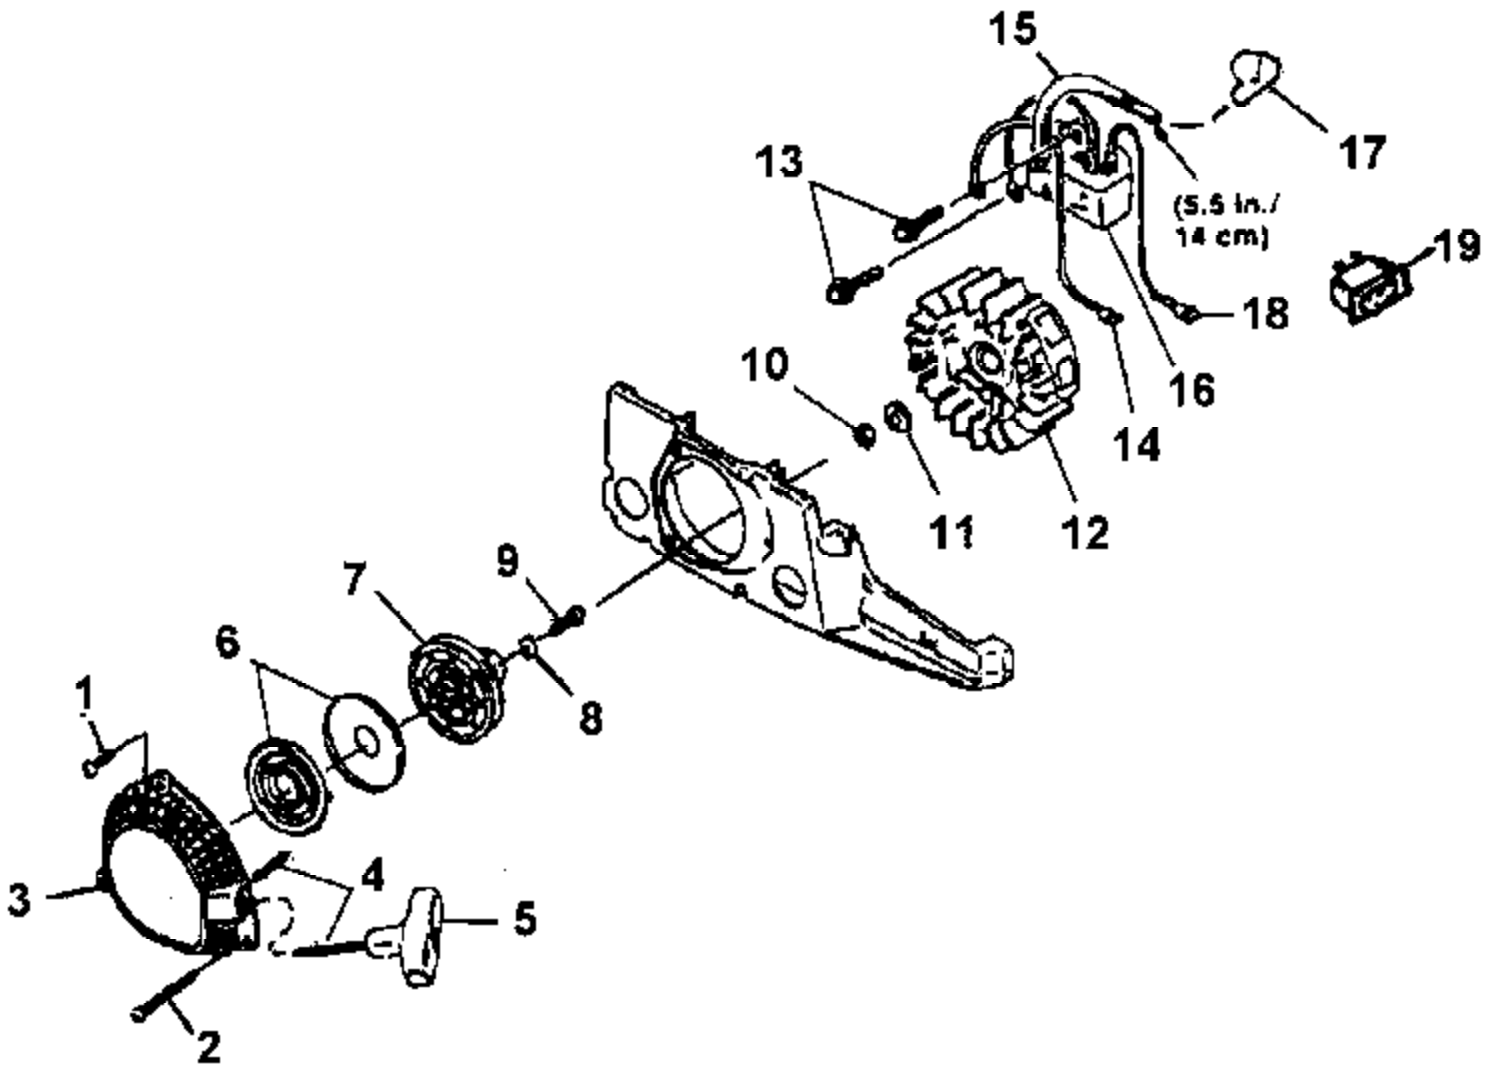

Ref #	Part Number	Qty	Description
1	82546	4	SCREW-Thread Form (8-16 x 5/8")
2	82544	1	SCREW-Thread Form (8-16 x 2")
3	A04778A	1	STARTER - COMPLETE Assembly
4	9789901	1	ROPE, STARTER (46")
5	02264	1	GRIP STARTER
6	A97908	1	SPRING & CONTAINER
7	97768B	1	PULLEY
8	94062	1	WASHER
9	82409	1	SCREW Plastite (10-14 x 5/8")
10	81124A	1	NUT, JAM
11	83102	1	WASHER LOCK (3/8)
12	A00994B	1	ROTOR & STARTER PAWLS
13	88052	2	SCREW, Sems Hex Hd. (10-24 x 7/8")
14	A01821A	1	IGNITION GROUND WIRE
15	95098	1	SLEEVE, Insulating
16	A01546	1	IGNITION MODULE
17	A02597	1	SPARK PLUG BOOT KIT
18	A01822	1	IGNITION WIRE
19	01802	1	SWITCH