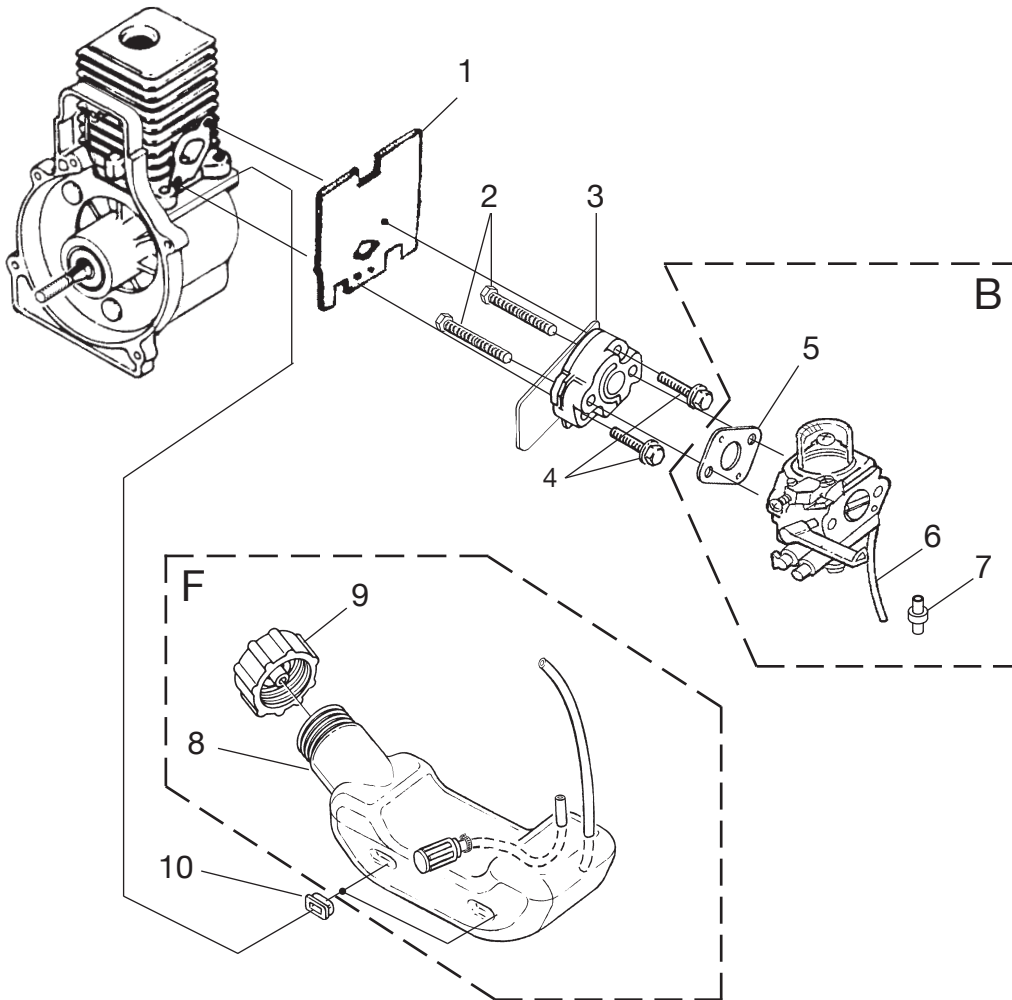

CARBURETOR - FUEL TANK

No.	Part No.	Description	Qty.
1	06900A	GASKET-Heat Dam	1
2	04474	SCREW-Machine (10-24 X 2 1/4")	2
3	98768A	HEAT DAM	1
4	093221	SCREW-Sems (10-24 X 1")	2
B	• 984534001	CARBURETOR KIT	1
5	98766A	GASKET-Carburetor	1
6	0143910	TUBING-Rubber	1
7	07332	FITTING-Inline Fuel	1
F	• PA01624	FUEL TANK ASSY.	1
8	PA00116	FUEL TANK	1
9	A09116	FUEL CAP	1
10	98792	BUMPER-Rubber	3

Item No.	Torque Specs		Required Loctite
	In/Lbs	Nm	
4	35-45	4.0-5.1	Red 262