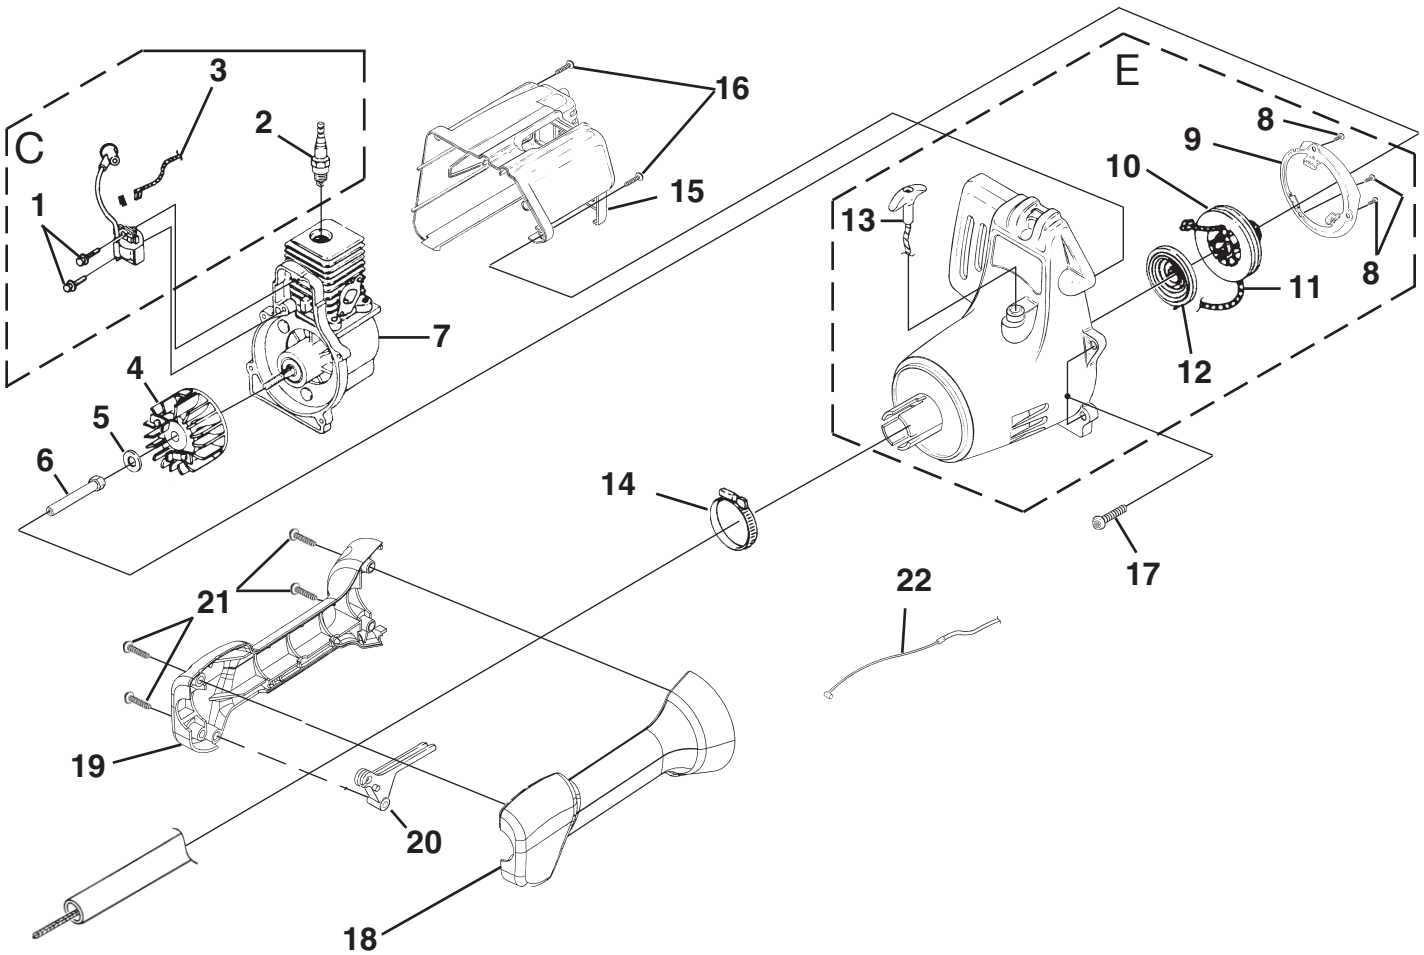

## PARTS LIST

TrimLite™	UT20763
-----------	---------

Trim 'n Edge™	UT20779
---------------	---------

EZ Reach™	UT20778
-----------	---------

# IGNITION - ROTOR - STARTER

TrimLite™ .....	(UT20763)
Trim 'n Edge™ .....	(UT20779)
EZ Reach™ .....	(UT20778)

No.	Part No.	Description	Qty.
C	•984873001	IGNITION KIT	1
1	82540	SCREW-Taptite (8-32 X 1")	2
2	PS02227	SPARK PLUG	1
3	A07238	LEAD-Electrical	1
4	PA00631	ROTOR ASSY	1
5	PS84065	WASHER-Flat	1
6	98795A	CONNECTOR-Drive (.250)	1
7	PA00678	SHORT BLOCK (See Engine Internal)	1
E	•984875001	COMPLETE STARTER ASSEMBLY	1
8	82543	SCREW-Taptite (8-16 X 1/2")	3
9	6300222	BAFFLE-Air	1
10	PS01122	PULLEY-Starter	1
11	9789902	ROPE-Starter (42")	1
12	A98773A	SPRING & CONTAINER	1
13	5946702	GRIP-Starter	1
14	PS01611	CLAMP	1
15	•984633001	HOUSING-Rear Kit	1
16	82541	SCREW-Taptite (10-14 X 7/8")	2
17	82538	SCREW-Taptite (10-24 X 3/4")	4

No.	Part No.	Description	Qty.
18	PS04383	CONTROL HANDLE-LH	1
19	PS04384	CONTROL HANDLE-RH	1
20	983815001	TRIGGER-Throttle	1
21	82537	SCREW-Taptite (10-14 X 7/8")	4
22	0883202	CABLE-Throttle	1

Torque Specs			
Item No.	In/Lbs	Nm	Required Loctite
1	30-40	3.4-4.5	Blue 242
2	120-180	13.6-20.3	
6	100-150	11.3-16.9	
8	10-20	1.1-2.3	
14	40-50	4.5-5.6	
16	30-50	3.4-5.6	
17	30-40	3.4-4.5	
21	30-50	3.4-5.6	