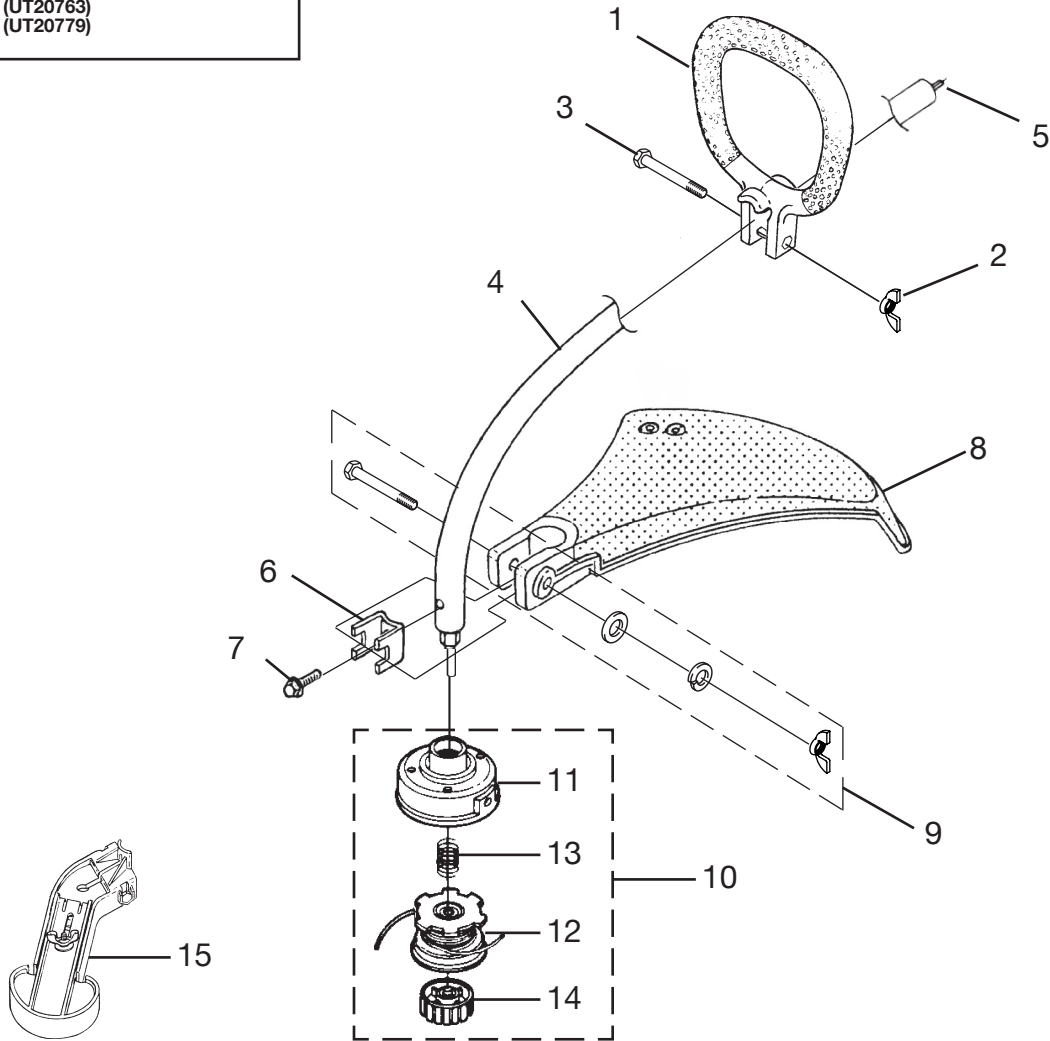

# MUFFLER - AIR CLEANER

No.	Part No.	Description	Qty.
A	• PA01614	MUFFLER ASSY.	1
1	82600	SCREW-Taptite- (8-32 X 3/8")	3
2	06502	SCREEN-Spark	1
3	09343	GASKET-Muffler	1
4	88083	SCREW-Truss Hd. - (10-24 X 2.188)	2
5	98760	FILTER-Air	1
6	06618A	BUTTON-Switch	1
7	95020A	SPRING-Compression	1
8	82513	SCREW-Thread Form (6-19 x 1/2")	1
9	A07238	LEAD-Electrical	1
10	81208	NUT-Hex (10-24)	2
11	PS02156	COVER-Air Box	1
12	PS02113	BOX-Air Filter	1

Item No.	Torque Specs		Required Loctite
	In/Lbs	Nm	
1	25-35	2.8-4.0	
4	50-60	5.6-6.8	
8	5-10	.6-1.1	
10	30-40	3.4-4.5	

# SHAFT - SPOOL & STRING - GRASS DEFLECTOR

TrimLite™ ..... (UT20763)  
 Trim 'n Edge™..... (UT20779)

No.	Part No.	Description	Qty.
1	98822A	HANDLE-Front	1
2	93992	NUT-Wing, Washer Faced (1/4-20)	1
3	80295	SCREW-Cap Hex Hd.	1
4	• PA00472A	DRIVESHAFT HOUSING ASSY.	1
5	PS01502	SHAFT-Flexible	1
6	07928	CLAMP	1
7	983823001	SCREW-Sems Hex Hd. (#10-24 X 3/8")	1
8	PA01014	DEFLECTOR-Grass	1
9	PA00249	FASTENER KIT	1
10	• DA 03001 A	STRINGHEAD-Complete	1
11	A98231A	HOUSING & EYELET (Dual Line)	1
12	PA0387A	SPOOL & STRING (.080" Line)	1
13	06713	SPRING-Compression	1
14	A98866A	RETAINER-Spool (RH Thread, Black)	1
15	UP00008	EDGER GUIDE (Trim 'n Edge Model)	1

# SHAFT - SPOOL & STRING - GRASS DEFLECTOR

EZ Reach™ ..... (UT20778)

No.	Part No.	Description	Qty.
1	98822A	HANDLE-Front	1
2	93992	NUT-Wing, Washer Faced (1/4-20)	1
3	80295	SCREW-Cap Hex Hd. (1/4-20 x 2")	1
4	• PA00983A	DRIVESHAFT HOUSING ASSY.	1
5	98818	SHAFT-Flexible	1
6	• A04402C	GEARHEAD	1
7	82597	Screw, Taptite Hex Hd. (10-24 x 1/2")	5
8	04168A	WASHER-Flanged	1
9	04355	ADAPTER-Shaft	1
10	• PA00982	GRASS DEFLECTOR KIT	1
11	PS02453	WING NUT	1
12	07129	BLADE-Cut-off	1
13	82546	SCREW-Mach. Hex Hd. (10-24 X 3/8")	2
14	PS02435	SCREW-Square Head	1
15	• DA03001A	STRINGHEAD-Complete (.080" Line)	1
16	A98231A	HOUSING & EYELET (Dual Line)	1
17	PA0387A	SPOOL & STRING (.080" Line)	1
18	06713	SPRING-Compression	1
19	A98866A	RETAINER-Spool (RH Thread, Black)	1