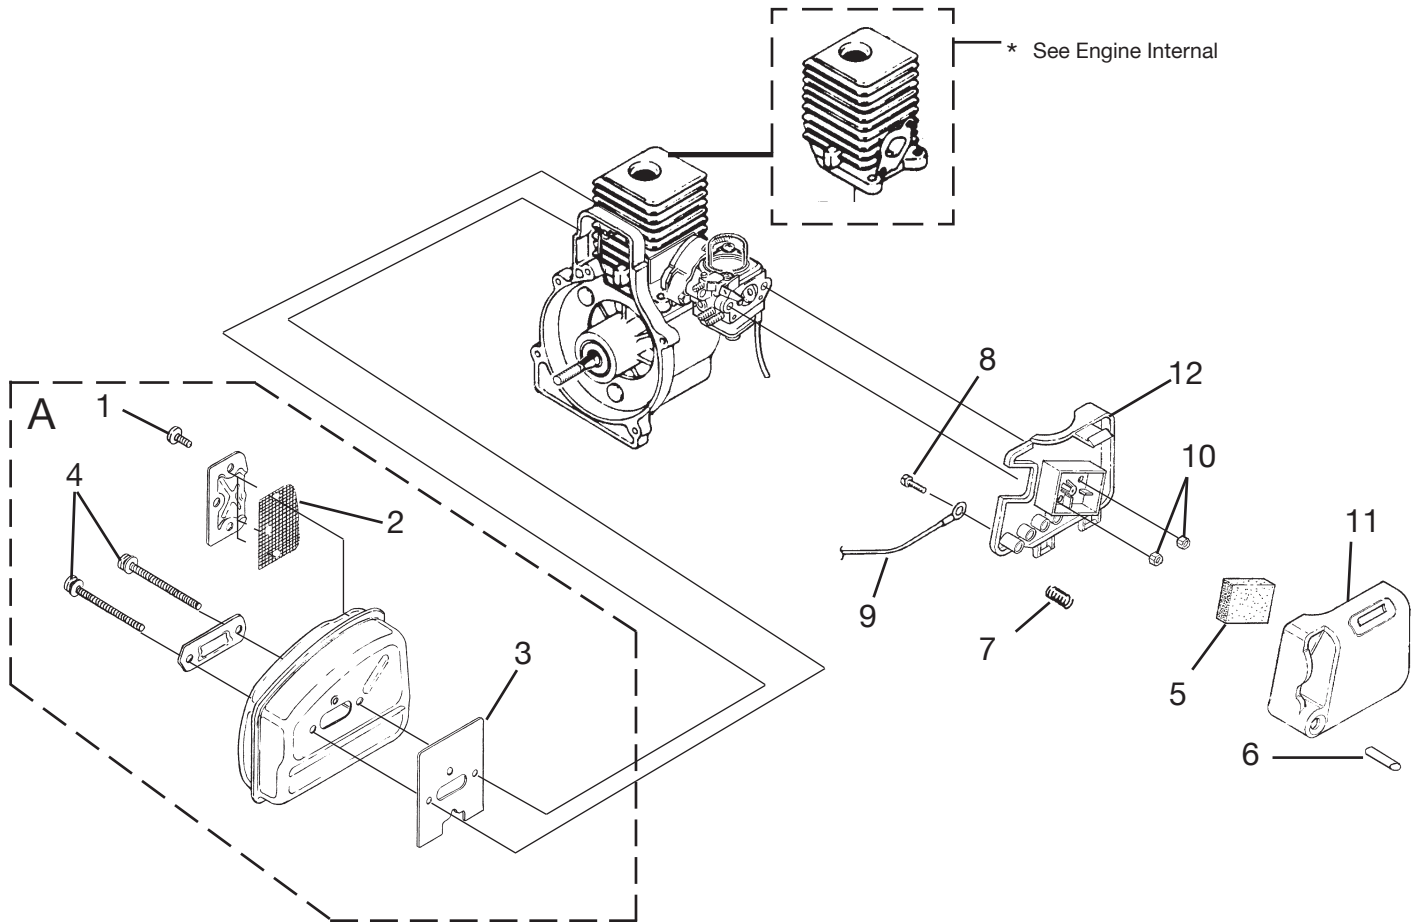

MUFFLER - AIR CLEANER

No.	Part No.	Description	Qty.
A	• PA01614	MUFFLER ASSY.	1
1	82600	SCREW-Taptite- (8-32 X 3/8")	3
2	06502	SCREEN-Spark	1
3	09343	GASKET-Muffler	1
4	88083	SCREW-Truss Hd. - (10-24 X 2.188)	2
5	98760	FILTER-Air	1
6	06618A	BUTTON-Switch	1
7	95020A	SPRING-Compression	1
8	82513	SCREW-Thread Form (6-19 x 1/2")	1
9	A07238	LEAD-Electrical	1
10	81208	NUT-Hex (10-24)	2
11	PS02156	COVER-Air Box	1
12	PS02113	BOX-Air Filter	1

Item No.	Torque Specs		Required Loctite
	In/Lbs	Nm	
1	25-35	2.8-4.0	
4	50-60	5.6-6.8	
8	5-10	.6-1.1	
10	30-40	3.4-4.5