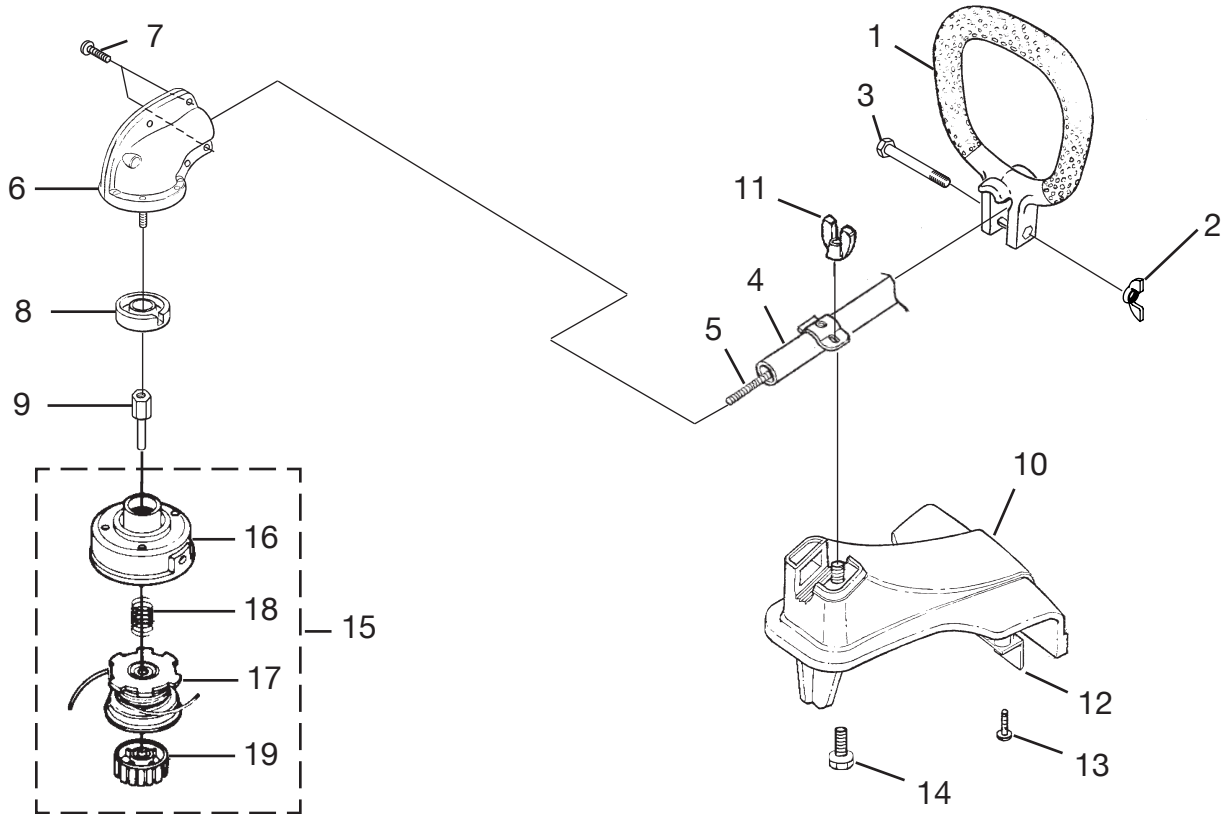

# SHAFT - SPOOL & STRING - GRASS DEFLECTOR

TrimLite™ ..... (UT20763)  
 Trim 'n Edge™..... (UT20779)

No.	Part No.	Description	Qty.
1	98822A	HANDLE-Front	1
2	93992	NUT-Wing, Washer Faced (1/4-20)	1
3	80295	SCREW-Cap Hex Hd.	1
4	• PA00472A	DRIVESHAFT HOUSING ASSY.	1
5	PS01502	SHAFT-Flexible	1
6	07928	CLAMP	1
7	983823001	SCREW-Sems Hex Hd. (#10-24 X 3/8")	1
8	PA01014	DEFLECTOR-Grass	1
9	PA00249	FASTENER KIT	1
10	• DA 03001 A	STRINGHEAD-Complete	1
11	A98231A	HOUSING & EYELET (Dual Line)	1
12	PA0387A	SPOOL & STRING (.080" Line)	1
13	06713	SPRING-Compression	1
14	A98866A	RETAINER-Spool (RH Thread, Black)	1
15	UP00008	EDGER GUIDE (Trim 'n Edge Model)	1

# SHAFT - SPOOL & STRING - GRASS DEFLECTOR

EZ Reach™ ..... (UT20778)

No.	Part No.	Description	Qty.
1	98822A	HANDLE-Front	1
2	93992	NUT-Wing, Washer Faced (1/4-20)	1
3	80295	SCREW-Cap Hex Hd. (1/4-20 x 2")	1
4	• PA00983A	DRIVESHAFT HOUSING ASSY.	1
5	98818	SHAFT-Flexible	1
6	• A04402C	GEARHEAD	1
7	82597	Screw, Taptite Hex Hd. (10-24 x 1/2")	5
8	04168A	WASHER-Flanged	1
9	04355	ADAPTER-Shaft	1
10	• PA00982	GRASS DEFLECTOR KIT	1
11	PS02453	WING NUT	1
12	07129	BLADE-Cut-off	1
13	82546	SCREW-Mach. Hex Hd. (10-24 X 3/8")	2
14	PS02435	SCREW-Square Head	1
15	• DA03001A	STRINGHEAD-Complete (.080" Line)	1
16	A98231A	HOUSING & EYELET (Dual Line)	1
17	PA0387A	SPOOL & STRING (.080" Line)	1
18	06713	SPRING-Compression	1
19	A98866A	RETAINER-Spool (RH Thread, Black)	1