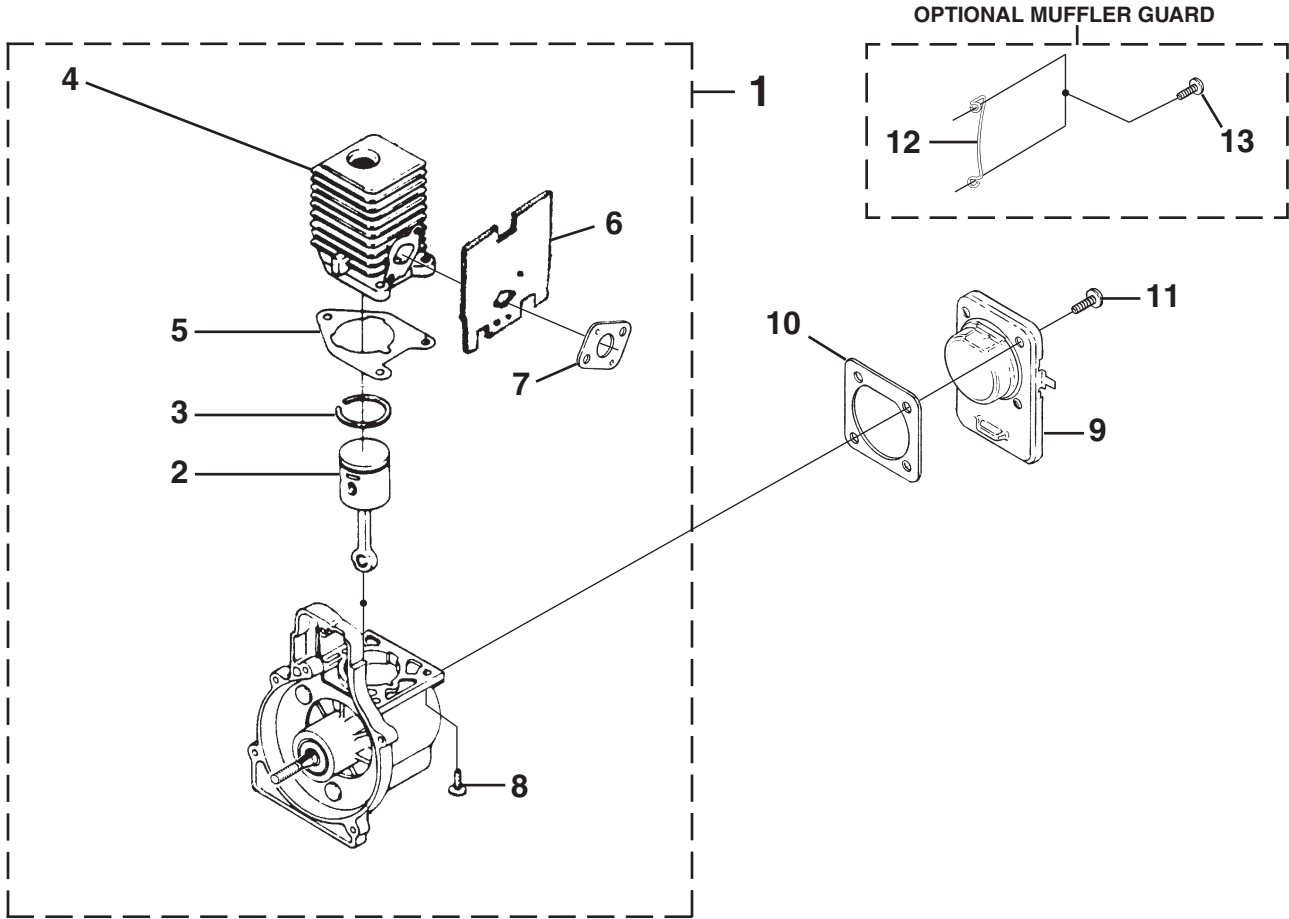

# IGNITION - ROTOR - STARTER

TrimLite™ .....	(UT20763)
Trim 'n Edge™ .....	(UT20779)
EZ Reach™ .....	(UT20778)

No.	Part No.	Description	Qty.
C	•984873001	IGNITION KIT	1
1	82540	SCREW-Taptite (8-32 X 1")	2
2	PS02227	SPARK PLUG	1
3	A07238	LEAD-Electrical	1
4	PA00631	ROTOR ASSY	1
5	PS84065	WASHER-Flat	1
6	98795A	CONNECTOR-Drive (.250)	1
7	PA00678	SHORT BLOCK (See Engine Internal)	1
E	•984875001	COMPLETE STARTER ASSEMBLY	1
8	82543	SCREW-Taptite (8-16 X 1/2")	3
9	6300222	BAFFLE-Air	1
10	PS01122	PULLEY-Starter	1
11	9789902	ROPE-Starter (42")	1
12	A98773A	SPRING & CONTAINER	1
13	5946702	GRIP-Starter	1
14	PS01611	CLAMP	1
15	•984633001	HOUSING-Rear Kit	1
16	82541	SCREW-Taptite (10-14 X 7/8")	2
17	82538	SCREW-Taptite (10-24 X 3/4")	4

No.	Part No.	Description	Qty.
18	PS04383	CONTROL HANDLE-LH	1
19	PS04384	CONTROL HANDLE-RH	1
20	983815001	TRIGGER-Throttle	1
21	82537	SCREW-Taptite (10-14 X 7/8")	4
22	0883202	CABLE-Throttle	1

Torque Specs			
Item No.	In/Lbs	Nm	Required Loctite
1	30-40	3.4-4.5	Blue 242
2	120-180	13.6-20.3	
6	100-150	11.3-16.9	
8	10-20	1.1-2.3	
14	40-50	4.5-5.6	
16	30-50	3.4-5.6	
17	30-40	3.4-4.5	
21	30-50	3.4-5.6	

# ENGINE INTERNAL

No.	Part No.	Description	Qty.
1	•PA00678	SHORT BLOCK ASSY.	1
2	•PA00296	PISTON & ROD ASSY.	1
3	PS01359	RING-Piston	1
4	PS05699	CYLINDER	1
5	04388B	GASKET-Cylinder	1
6	06900A	GASKET-Heat Dam	1
7	9074001	GASKET-Carburetor	1
8	PS02807	SCREW-Sems (12-24 X 3/4")	3
9	PS02130	CRANKCASE COVER	1
10	06443A	GASKET-Crankcase Cover (Also included w/short block)	1
11	PS01565	SCREW-Sems (10-24 X 1/2")	4
12	•UP 04099	MUFFLER GUARD	3
13	UP 03897	SCREW-Thread Forming (10-14 X 1/2")	2