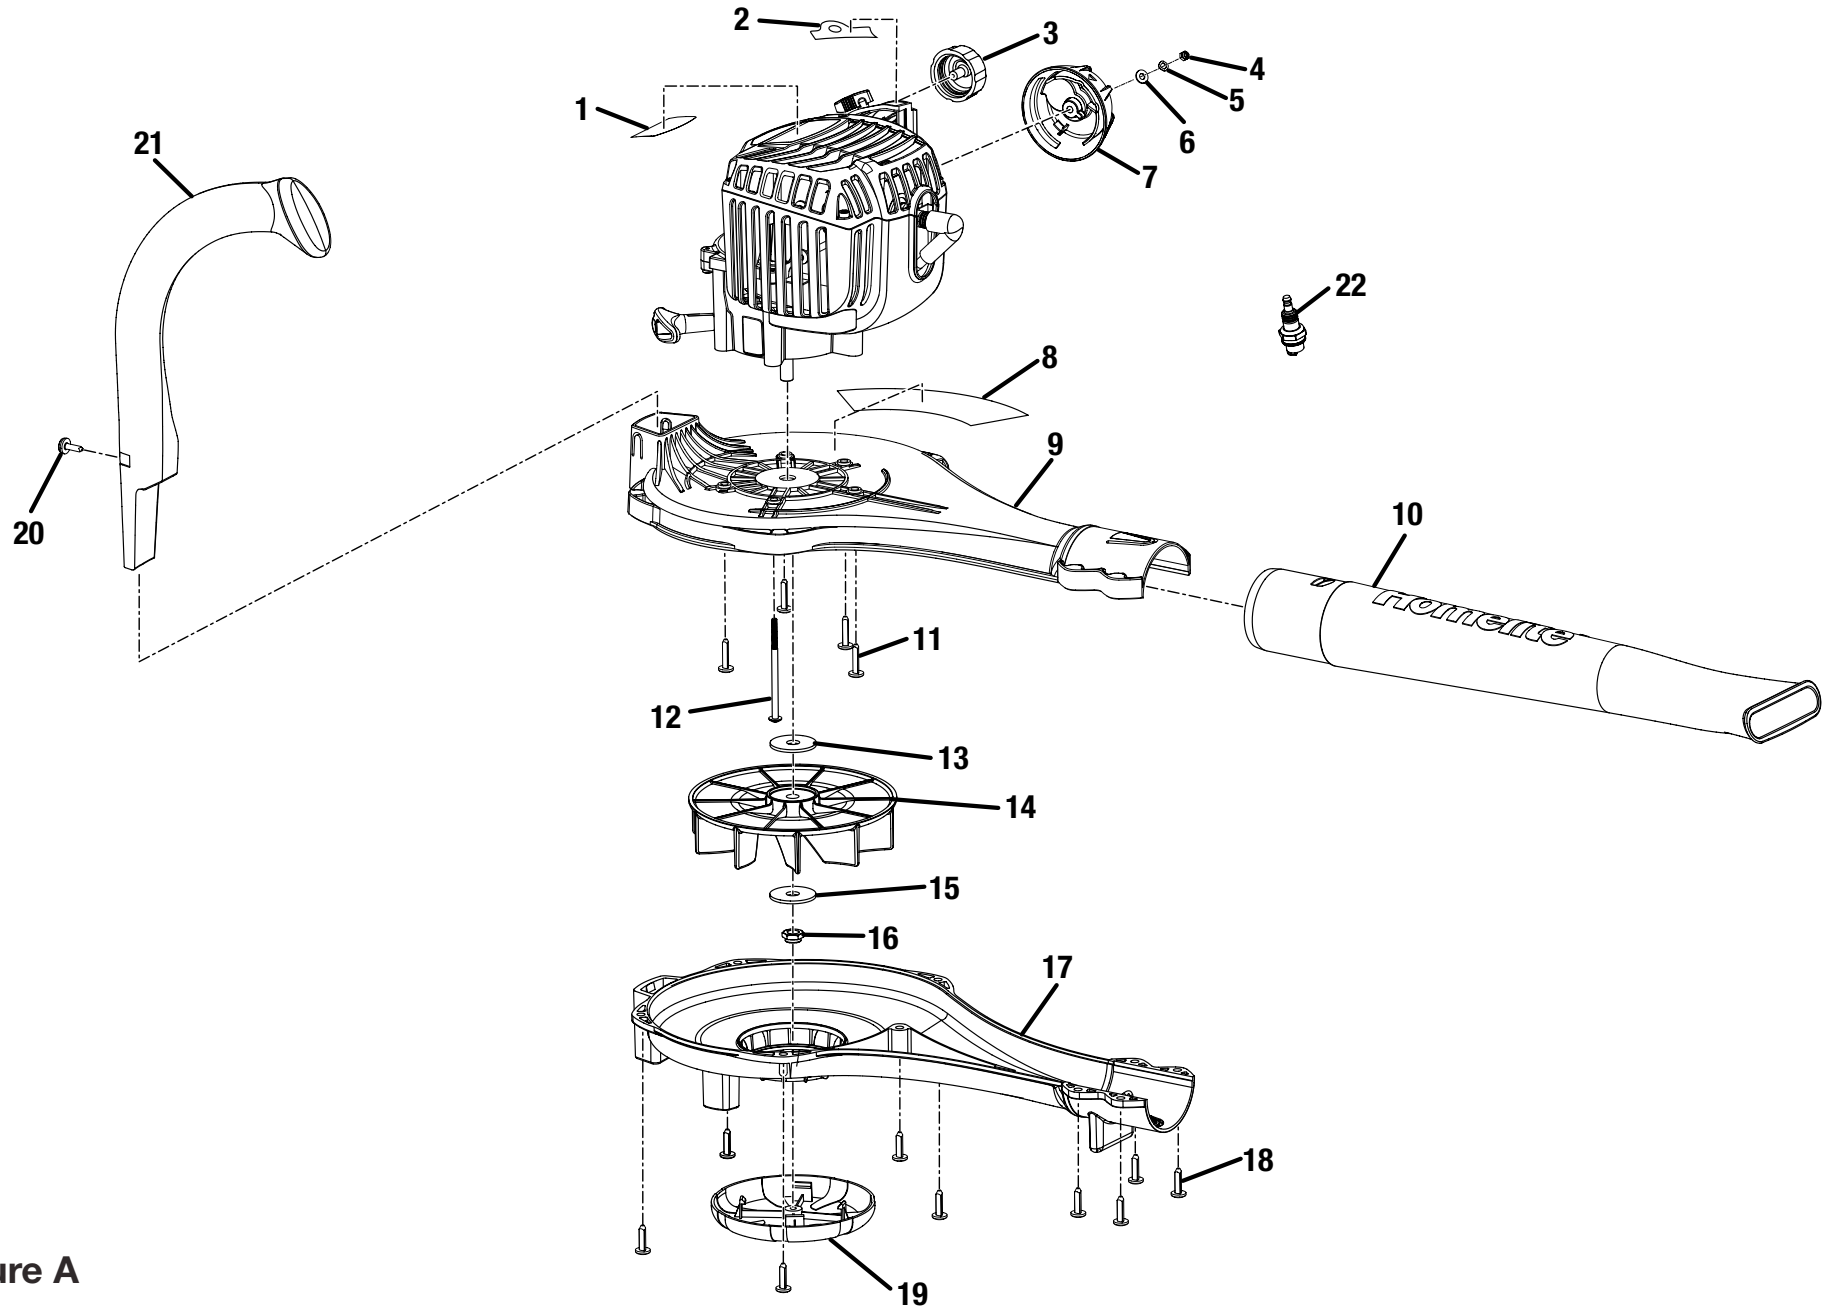

HOMELITE 26cc MIGHTYLITE BLOWER – MODEL NUMBERS UT08520, UT08921

Figure A

HOMELITE 26cc MIGHTYLITE BLOWER – MODEL NUMBERS UT08520, UT08921

PARTS LIST (FIGURE A)

Key No.	Part Number	Description	Qty.
1	940752001	Logo Label	1
2	940647012	Choke Label.....	1
3	308680001	Fuel Cap.....	1
4	678435001	* Nylon Nut (M5).....	1
5	678434002	* Wavy Washer (M5)	1
6	678434001	* Washer (M5).....	1
7	518496001	Choke Dial Cover	1
8	940734015	Starting Label.....	1
9	518538001	Top Volute	1
10	518540001	Upper Nozzle	1
11	660674001	* Screw (10-14 x 7/8 in.).....	4
12	660970004	* Screw (M4 x 77.5 mm).....	1
13	678126005	Washer	1
14	518265002	Fan	1
15	650016001	Washer.....	1
16	660730001	* Nylon Hex Nut (3/8-24).....	1
17	518539001	Bottom Volute	1
18	660629001	* Screw (10-14 x 3/4 in.).....	9
19	518543001	Volute Plate	1
20	660621001	* Screw (10-14 x 1/2 in.).....	1
21	518537001	Handle.....	1
22	870174001	* Spark Plug (Champion RCJ6Y).....	1
	987000046	Operator's Manual (960477001)	
	1-25-07		
	(Rev:00)		

* STANDARD HARDWARE ITEM – MAY BE PURCHASED LOCALLY