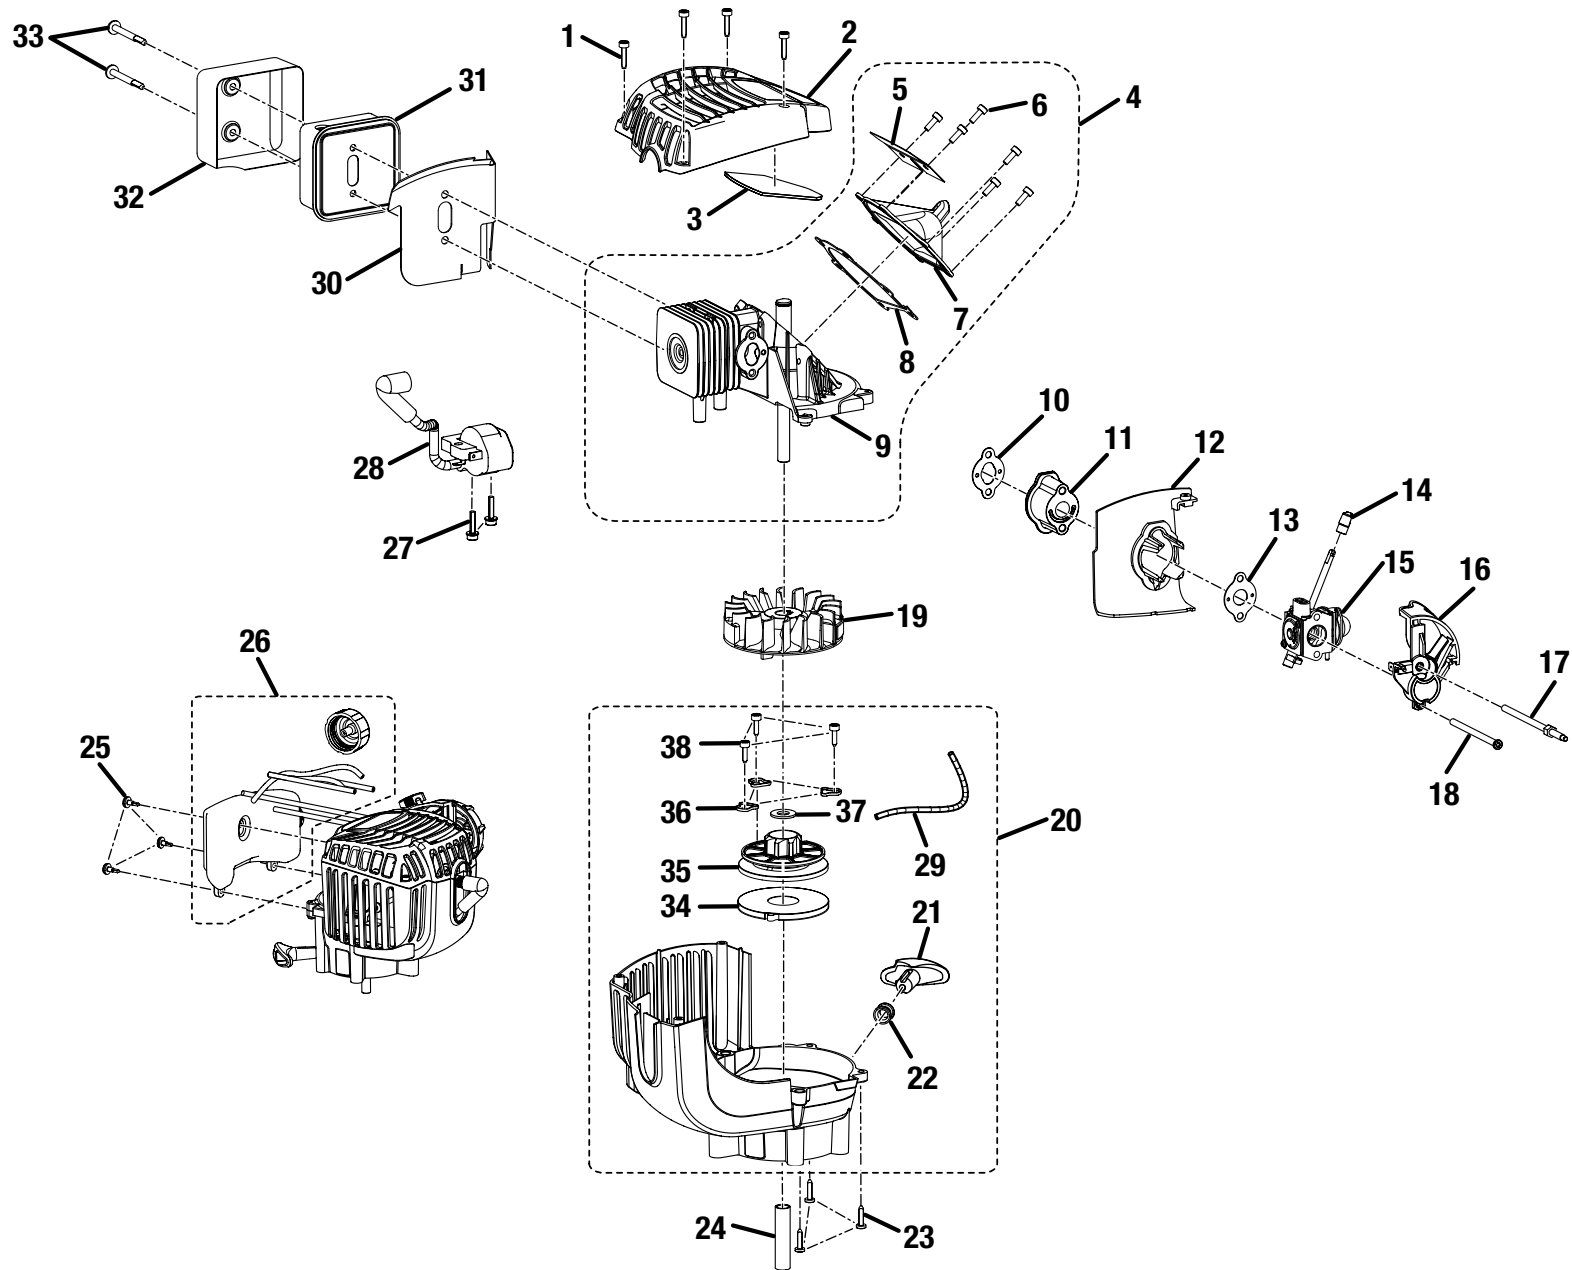

HOMELITE 26cc MIGHTYLITE BLOWER - MODEL NUMBERS UT08520, UT08921

Figure B

HOMELITE 26cc MIGHTYLITE BLOWER – MODEL NUMBERS UT08520, UT08921

PARTS LIST (FIGURE B)

KEY NO.	PART NUMBER	DESCRIPTION	QTY	KEY NO.	PART NUMBER	DESCRIPTION	QTY
1	660466001	* Screw (M4 x 18 mm)	4	20	308889001	Lower Housing with Starter Assembly	1
2	518535001	Upper Housing	1	21	518502001	Starter Grip.....	1
3	900951006	Heat Shield Gasket	1	22	638088002	Eyelet.....	1
4	309960001	Short Block Assembly	1	23	660970001	* Screw (M4 x 16 mm)	3
5	638442003	Cylinder Heat Shield.....	1	24	638091006	Crankshaft Spacer	1
6	660925003	* Screw (M4 x 12 mm)	6	25	660970002	* Screw (M4 x 10 mm Shoulder).....	3
7	638337001	Crankcase Cover.....	1	26	308675002	Fuel Tank with Cap Assembly	1
8	901550001	Crankcase Cover Gasket	1	27	660968001	* Screw (M4 x 9 mm)	2
9	640099001	Cylinder	1	28	850108001	Ignition Module.....	1
10	901551001	Intake Gasket	1	29	900849002	Starter Rope	1
11	518497001	Heat Dam	1	30	901452003	Gasket Muffler	1
12	518690001	Baffle Plate	1	31	308990003	Muffler Assembly.....	1
13	901552001	Carburetor Gasket.....	1	32	638442002	Heat Shield	1
14	518709001	Throttle Lever	1	33	660638003	* Screw (M4 x 18 mm)	2
15	308028007	Carburetor	1	34	638033001	Spring & Container Assembly	1
16	518532001	Air Box Base.....	1	35	518501001	Starter Pulley	1
17	660453001	Double Sided Hex Bolt.....	1	36	638389001	Pulley Retainer	3
18	660454001	* Screw (M5 x 70 mm)	1	37	650017001	Flat Washer	1
19	308674001	Flywheel Assembly.....	1	38	660967001	* Screw (M4 x 14 mm)	3

* STANDARD HARDWARE ITEM – MAY BE PURCHASED LOCALLY