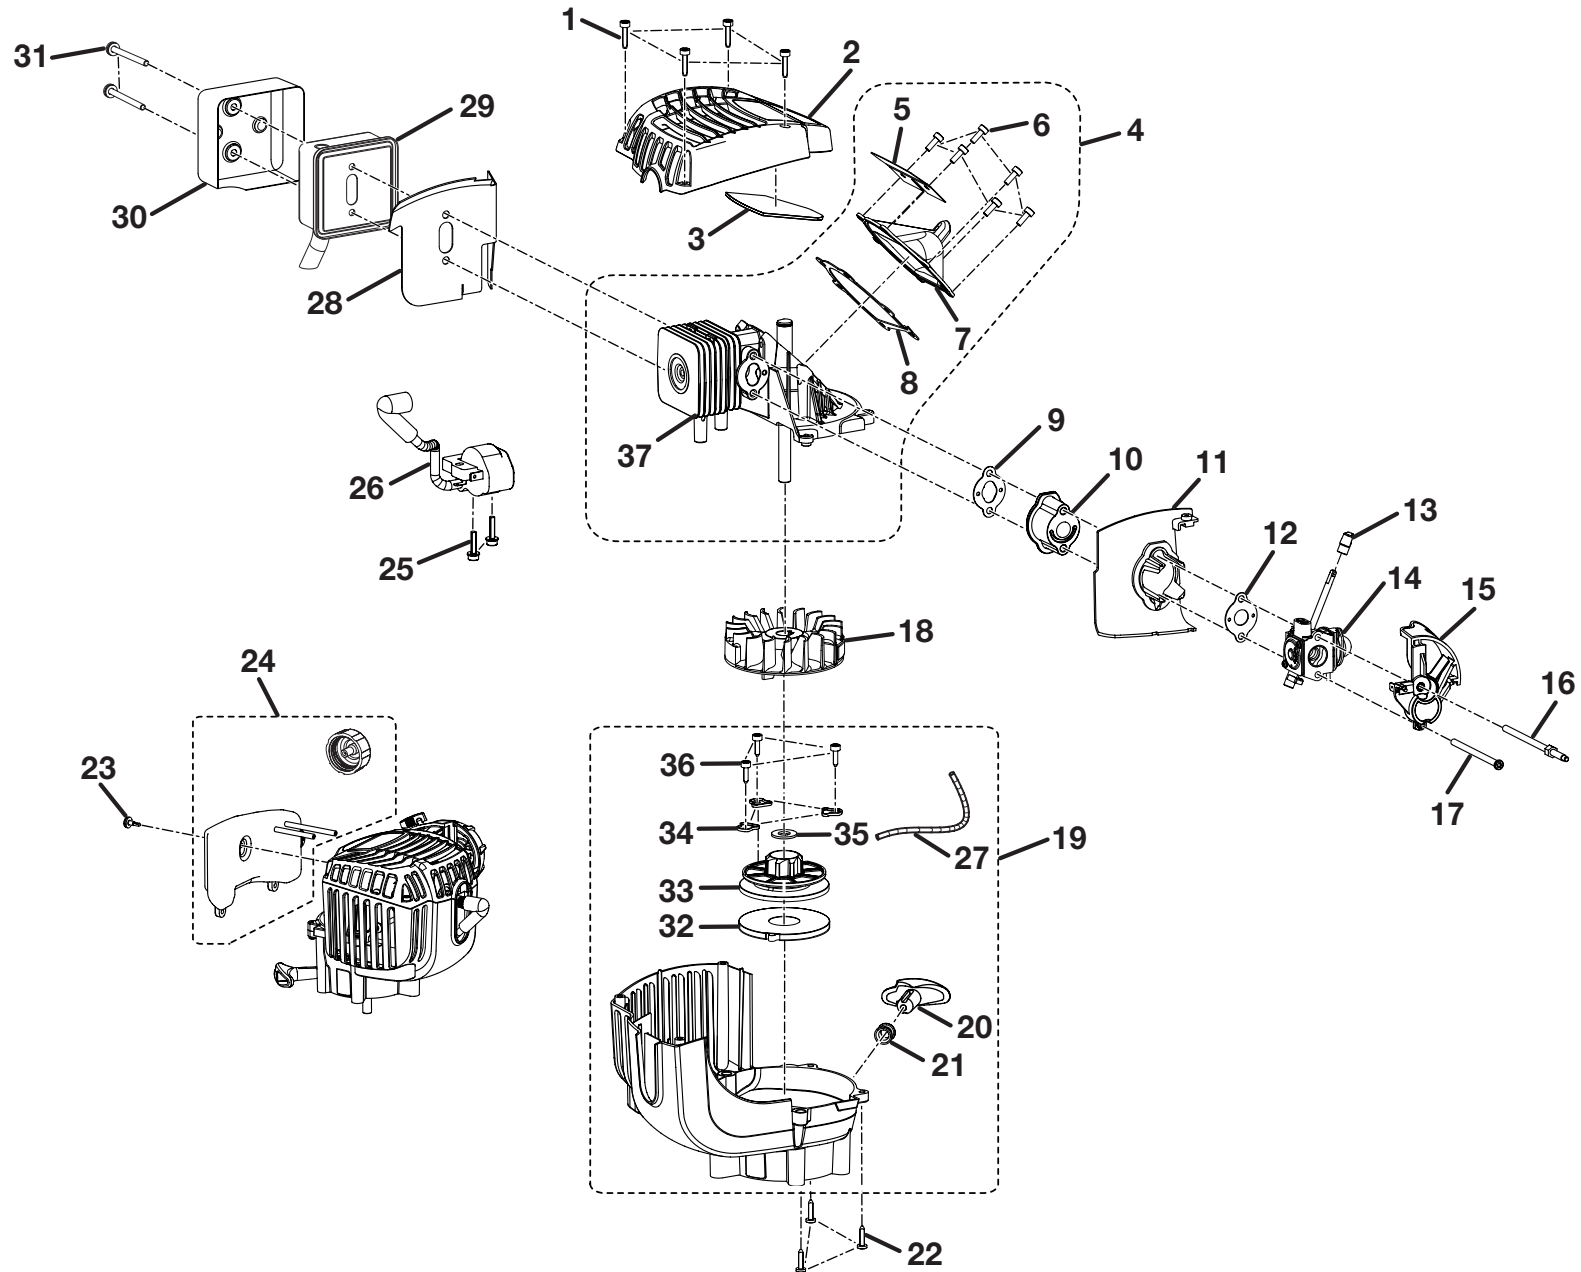

HOMELITE MIGHTYLITE 26cc BLOWER/VAC - MODEL NUMBERS UT08550, UT08951

Figure B

HOMELITE MIGHTYLITE 26cc BLOWER/VAC – MODEL NUMBERS UT08550, UT08951

PARTS LIST (FIGURE B)

KEY NO.	PART NUMBER	DESCRIPTION	QTY	KEY NO.	PART NUMBER	DESCRIPTION	QTY
1	660466001	* Screw (M4 x 18 mm)	4	20	518502001	Starter Grip.....	1
2	518535001	Upper Housing	1	21	638088002	Eyelet.....	1
3	900951006	Heat Shield Gasket	1	22	660970001	* Screw (M4 x 16 mm)	3
4	309960001	Short Block Assembly (Inc. key nos. 5-8 and 37)	1	23	660970002	Screw (M4, special)	1
5	638442003	Cylinder Heat Shield.....	1	24	308675004	Fuel Tank with Cap Assembly	1
6	660925003	* Screw (M4 x 12 mm)	6	25	660968001	* Screw (M4 x 19 mm)	2
7	638337001	Crankcase Cover.....	1	26	850108001	Ignition Module.....	1
8	901550001	Crankcase Cover Gasket	1	27	900849002	Starter Rope	1
9	901551001	Intake Gasket	1	28	901452003	Muffler Gasket.....	1
10	518497001	Heat Dam	1	29	308990007	Muffler Assembly.....	1
11	518690001	Baffle Plate	1	30	638442002	Heat Shield.....	1
12	901552001	Carburetor Gasket.....	1	31	660638003	* Screw (10-24 x 2-3/16 in.).....	2
13	518709001	Throttle Lever	1	32	638033001	Spring & Container Assembly	1
14	308028007	Carburetor	1	33	518501001	Starter Pulley	1
15	518532001	Air Box Base.....	1	34	638389001	Pulley Retainer	3
16	660453001	Hex Bolt (Double Sided).....	1	35	650017001	Flat Washer	1
17	660454001	* Screw (M5 x 70 mm)	1	36	660967001	* Screw (M4 x 14 mm)	3
18	308674001	Flywheel Assembly.....	1	37	640098001	Cylinder	1
19	308889001	Lower Housing with Starter Assembly (Inc. key nos. 20-21, 27 and 32-36)	1				

[Order Homelite MightyLite Parts on eBay](#)