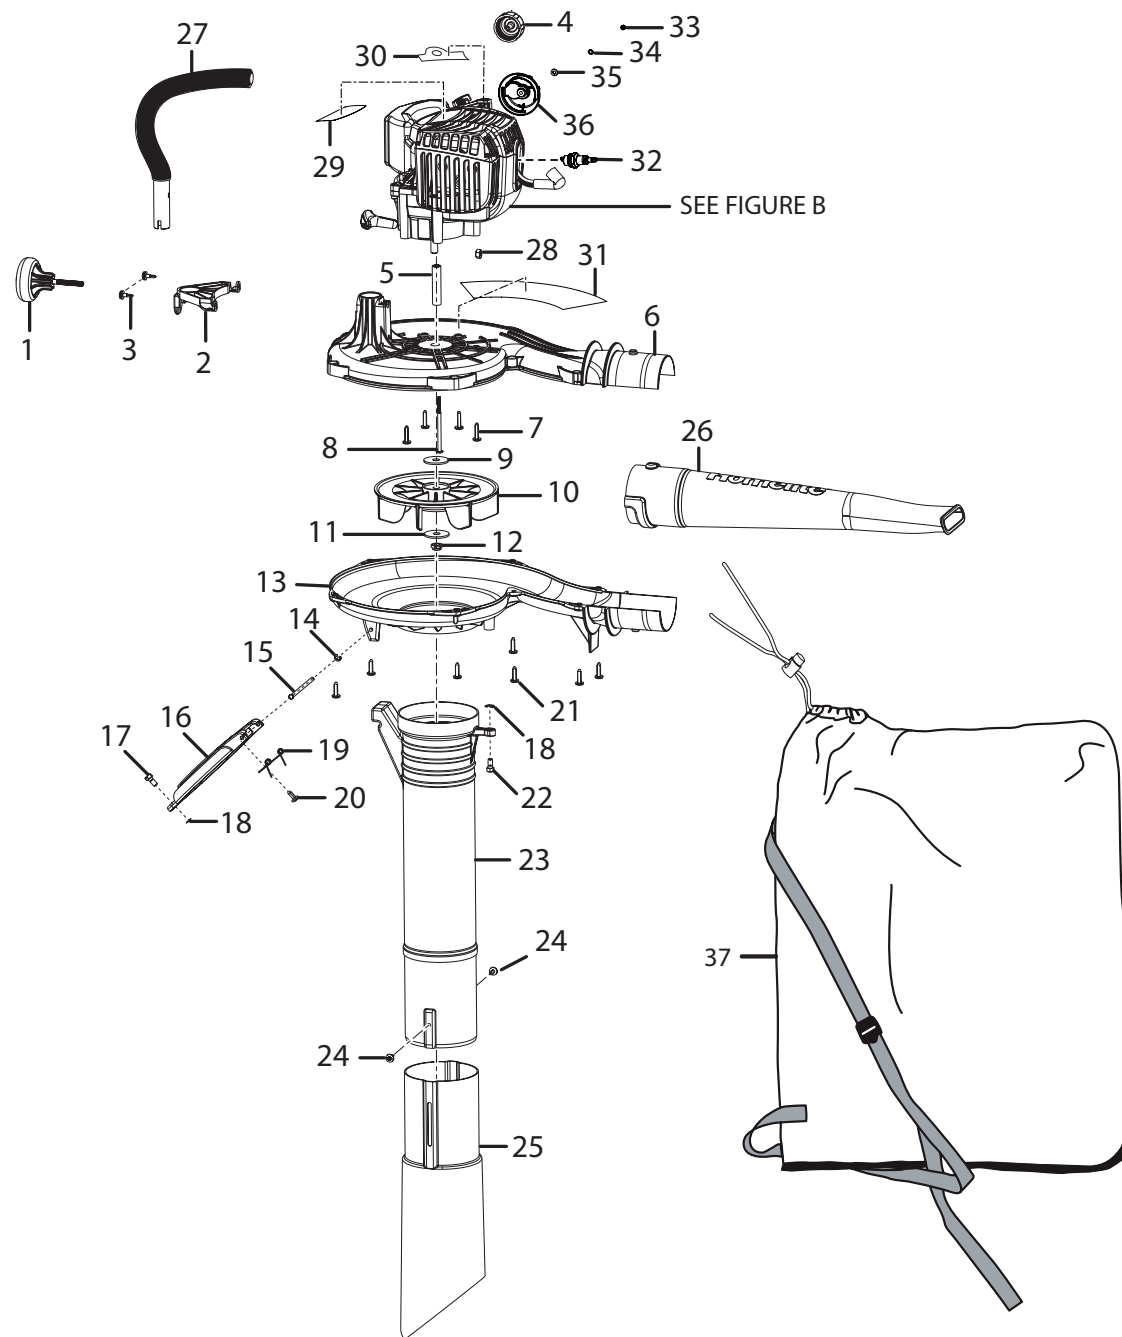

HOMELITE MIGHTYLITE 26cc BLOWER/VAC - MODEL NUMBERS UT08550, UT08951

Figure A

HOMELITE MIGHTYLITE 26cc BLOWER/VAC – MODEL NUMBERS UT08550, UT08951

PARTS LIST (FIGURE A)

KEY NO.	PART NUMBER	DESCRIPTION	QTY	KEY NO.	PART NUMBER	DESCRIPTION	QTY
1	518593001	Handle Knob	1	21	660629001	* Screw (10-14 x 3/4 in., Torx T.F.)	7
2	518592001	Handle Adaptor	1	22	660880001	Screw (1/4-20, special)	1
3	660970002	Screw (M4, special)	2	23	580807001	Upper Vacuum Tube.....	1
4	308680001	Fuel Cap Assembly	1	24	660621001	* Screw (10-24 x 1/2 in., Truss Head Slotted Torx).....	2
5	638091006	Spacer (55 mm).....	1	25	580808001	Lower Vacuum Tube.....	1
6	518582001	Upper Volute	1	26	580843001	Blower Tube	1
7	660674001	* Screw (10-14 x 7/8 in.)	4	27	901204001	Foam Grip and Handle Assembly	1
8	660970004	Screw (M4, special)	1	28	678190002	* Hex Nut (1/4-20)	1
9	678126005	Washer	1	29	940755003	Logo Label	1
10	518581001	Fan	1	30	940647012	Choke Label	1
11	650016001	Flat Washer	1	31	940734015	Starting Label	1
12	660730001	* Hex Nut (3/8-24).....	1	32	870174001	* Spark Plug (Champion RCJ6Y)	1
13	518571001	Lower Volute.....	1	33	678435001	* Lock Nut (M4).....	1
14	678353001	E-Ring (4 mm)	1	34	678434002	* Wavy Washer (M4)	1
15	678514001	Pin	1	35	678434001	* Washer (M4)	1
16	518570001	Vacuum Door.....	1	36	518496001	Choke Dial Cover	1
17	660880002	Screw (1/4-20, special)	1	37	900960004	Leaf Bag.....	1
18	650027001	E-Ring	2		987000050	Operator's Manual (960704001)	
19	678513001	Torsion Spring	1		10-16-07		
20	660618001	* Screw (10-14 x 1/2 in.)	1		(Rev:01)		

* STANDARD HARDWARE ITEM – MAY BE PURCHASED LOCALLY

[Order Homelite Mightylite Parts on eBay](#)