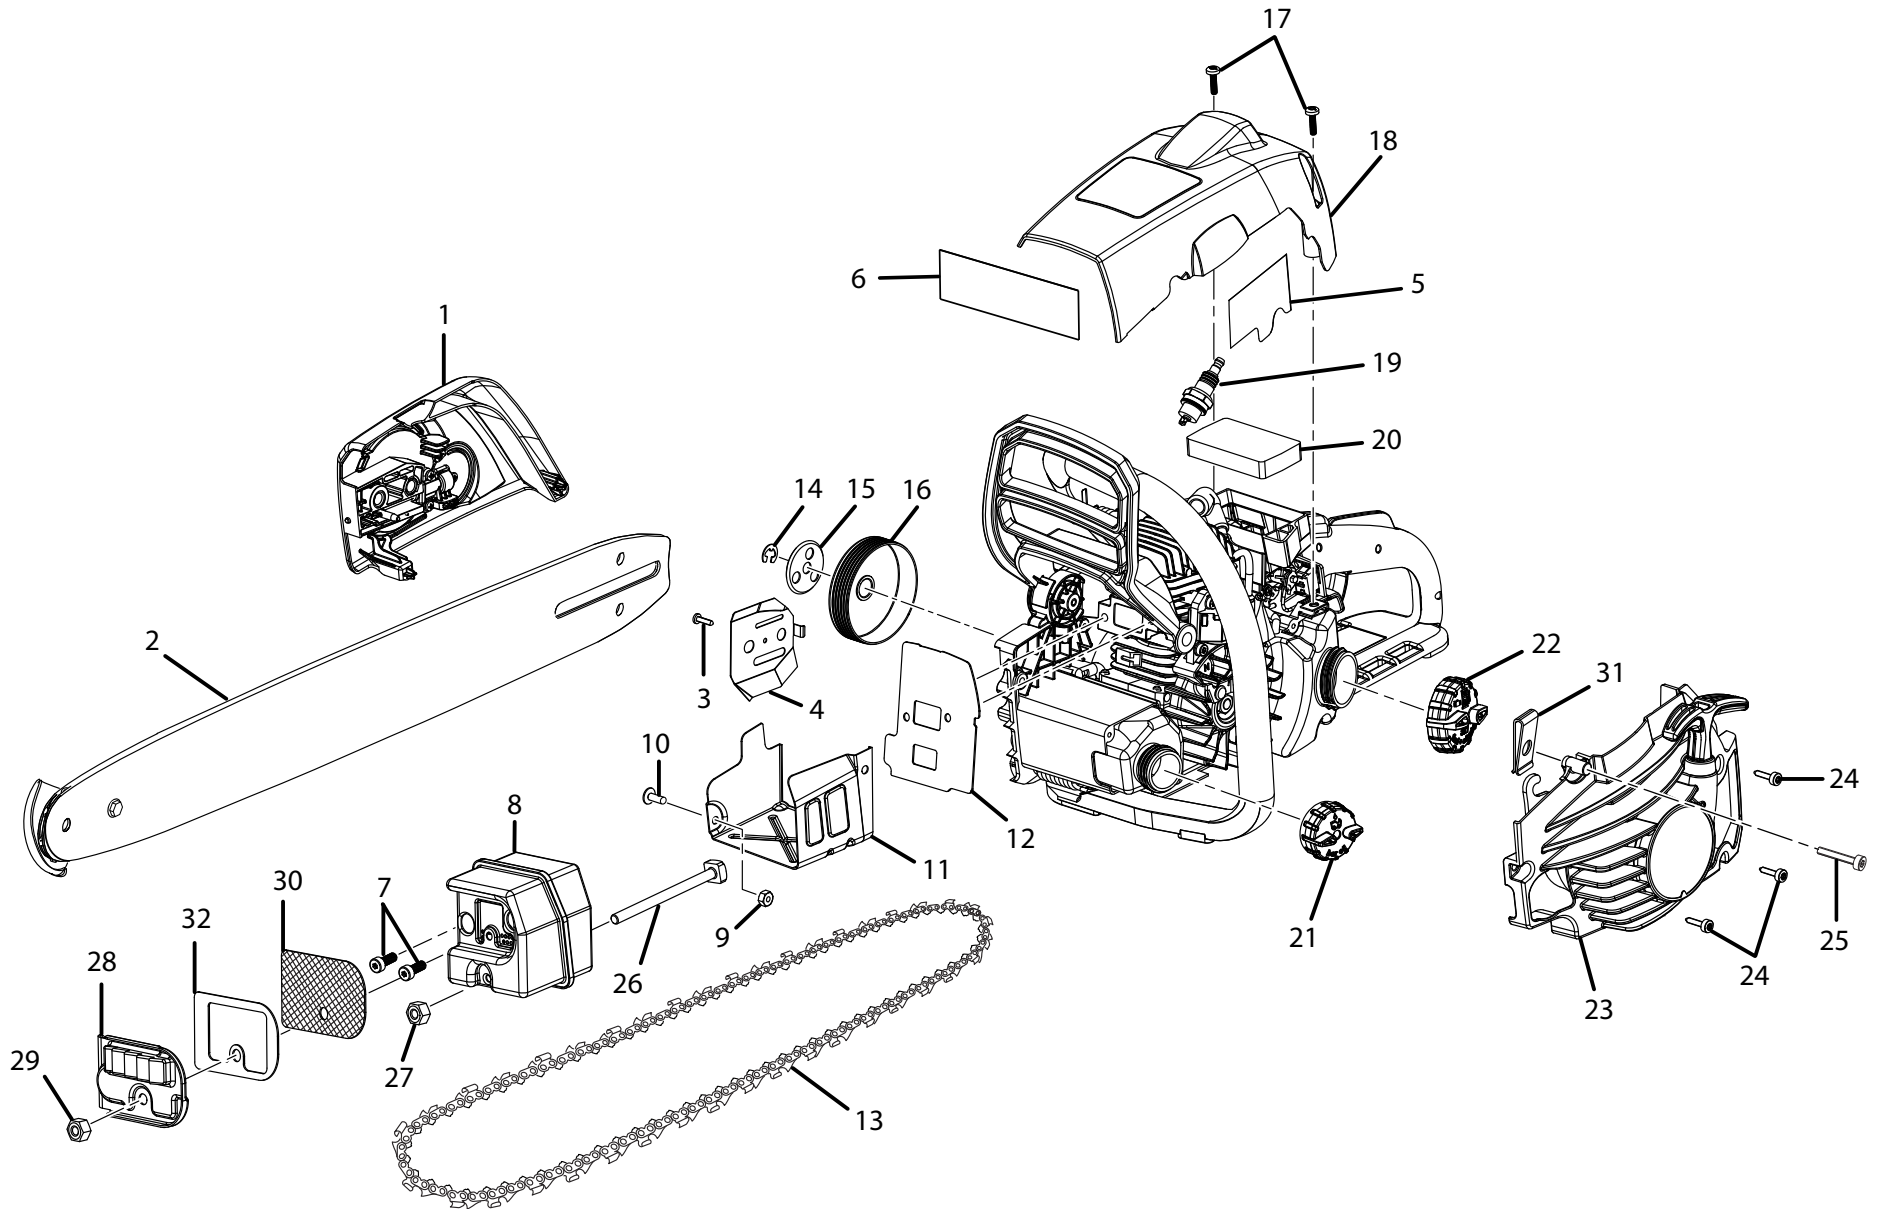

PARTS LIST

Key No.	Part Number	Description	Qty.	Key No.	Part Number	Description	Qty.
1	310508001	Chain Cover Assembly	1	25	660548001	Screw (#10-16 x 24 mm, T25 Torx).....	1
2		Guide Bar (with SAFE-T-TIP):		26	660626002	Screw (#10-32 x 2.8).....	1
	310625001	UT10540, UT10542 — 14 in.	1	27	671079001	Nut (#10-32).....	1
	310626001	UT10560, UT10562 — 16 in.	1	28	638513003	Exhaust Cover	1
	310627001	UT10580, UT10582, UT10918 — 18 in.	1	29	678065002	Nut, Muffler.....	1
3	660619001	Screw (6-19 x 1/2 in.).....	1	30	638514002	Screen	1
4	638515001	Inner Guide Plate.....	1	31	671077004	U-Nut.....	1
5	700150004	Heat Shield	1	32	901653004	Exhaust Cover Gasket.....	1
6	700150002	Heat Shield	1				
7	660612001	Screw (1/4-20 x 5/8 in.)	2	Not Shown:			
8	309315001	Muffler Assembly (Inc. Key No. 5-6 and 8).....	1			Scabbard:	
9	678027001	Hex Nut (10-24)	1	580438003	UT10540, UT10542 — 14 in.		1
10	660754001	Screw (10-24 x 5/8 in.).....	1	518061003	UT10560, UT10562 — 16 in.		1
11	638278001	Heat Shield	1	518061001	UT10580, UT10582, UT10918 — 18 in.		1
12	901653001	Muffler Gasket	1			Starter Cover Labels:	
13		Chain (3/8 in.):		940656013	UT10540, UT10542 - 35 cc		1
	901212001	UT10540, UT10542 — 52 link, 14 in.....	1	940635044	UT10560, UT10562 - 38 cc		1
	901212002	UT10560, UT10562 — 56 link, 16 in.....	1	940635045	UT10580, UT10582, UT10918 - 45 cc		1
	671258001	UT10580, UT10582, UT10918 — 62 link, 18 in.....	1			Warning Labels:	
14	671103001	E-Clip.....	1	940777002	UT10540, UT10542 - 35 cc		1
15	678620001	Clutch Washer	1	940777003	UT10560, UT10562 - 38 cc		1
16	309410001	Sprocket Drum and Bearing Assembly (.375 chain).....	1	940777004	UT10580, UT10582, UT10918 - 42 cc		1
17	660504001	Screw (M5 x 12 mm).....	2			Data/Emission Labels:	
18	518776001	Cylinder Cover	1	940797038	UT10540, UT10542 - 35 cc		1
19	870170001	Spark Plug (Champion RCJ4).....	1	940797039	UT10560, UT10562 - 38 cc		1
20	901652001	Air Filter	1	940797040	UT10580, UT10582, UT10918 - 42 cc		1
21	310560001	Oil Cap Assembly	1	940734033	Starting Instruction Label		1
22	310561004	Fuel Cap Assembly.....	1	940793001	Chain Brake Label		1
23	310502001	Starter Cover Assembly.....	1	631055001	Combination Wrench (UT10542, UT10562, UT10582 only)		1
24	660505001	Screw (M4 x 17 mm).....	3	987000339	Operator's Manual (960404001)		1