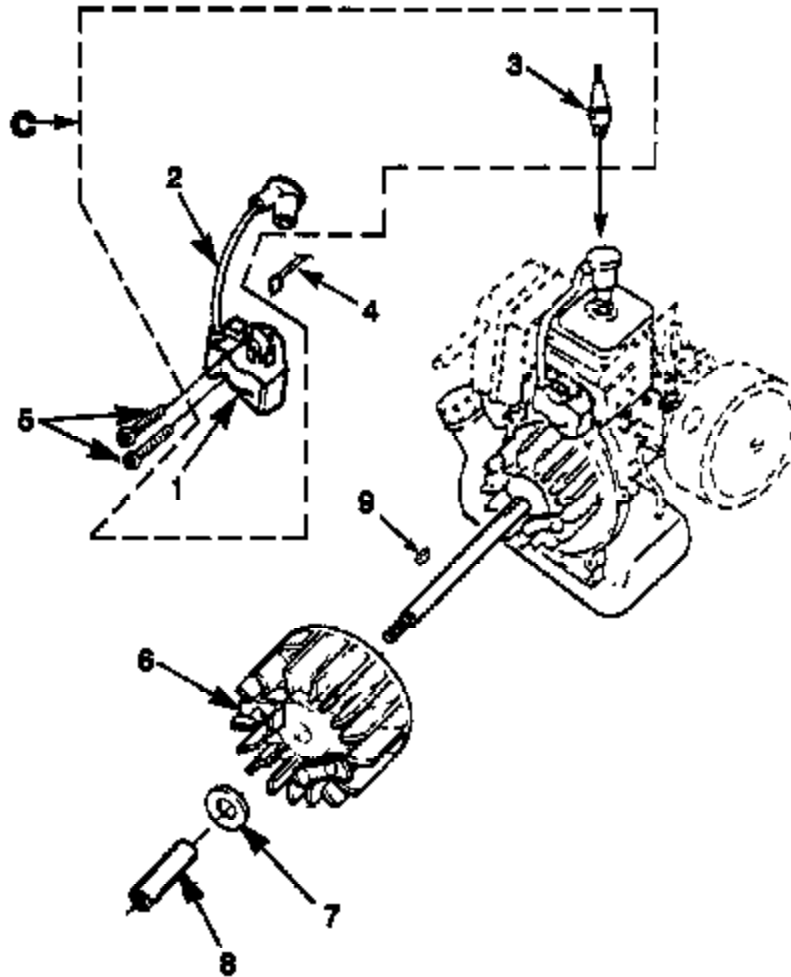

IGNITION with ROTOR

TORQUE SPECIFICATIONS			
ITEM NO.	in/Lbs	Nm	REQUIRED LOCTITE
3	120-180	13.6-20.3	
5	30-40	3.4-4.5	242 Blue

N	P/N	D	Q
0	*A 04448	Ignition Kit	1
1	04711 CS	Ignition Module	1
2	A 33055	Terminal	1
3	08189 S	Spark Plug (DJ-7Y)	1
1	* 04711 CS	Ignition Module (UT08046 & UT08047A,B,C)	1
2	A 33055	Terminal	1
3	70252	Spark Plug (Int'l) (RDJ-7Y)	1
4	A 03924	Electrical Lead	1
6	02540	Screw-Thread Forming (8-32 x 1")	2
6	A 04158 S	Rotor	1
7	05478 A	Washer-Flat	1
8	03568	Fan Spacer	1
9	09280	Woodruff Key	1

No.
N°
Nr.
N°
No.
N°

N

Part No.
Pièce N°
Stuknummer
Teil Nr.
Pezzo N°
No. de pieza
N° de peça

PN

DESCRIPTION D

Quantity
Quantité
Menge
Quantità
Cantidad
Quantidade

Q

Assemblies
Ensembles
Assemblages
Baustze
Complesei
Conjuntos
Conjuntos

Q