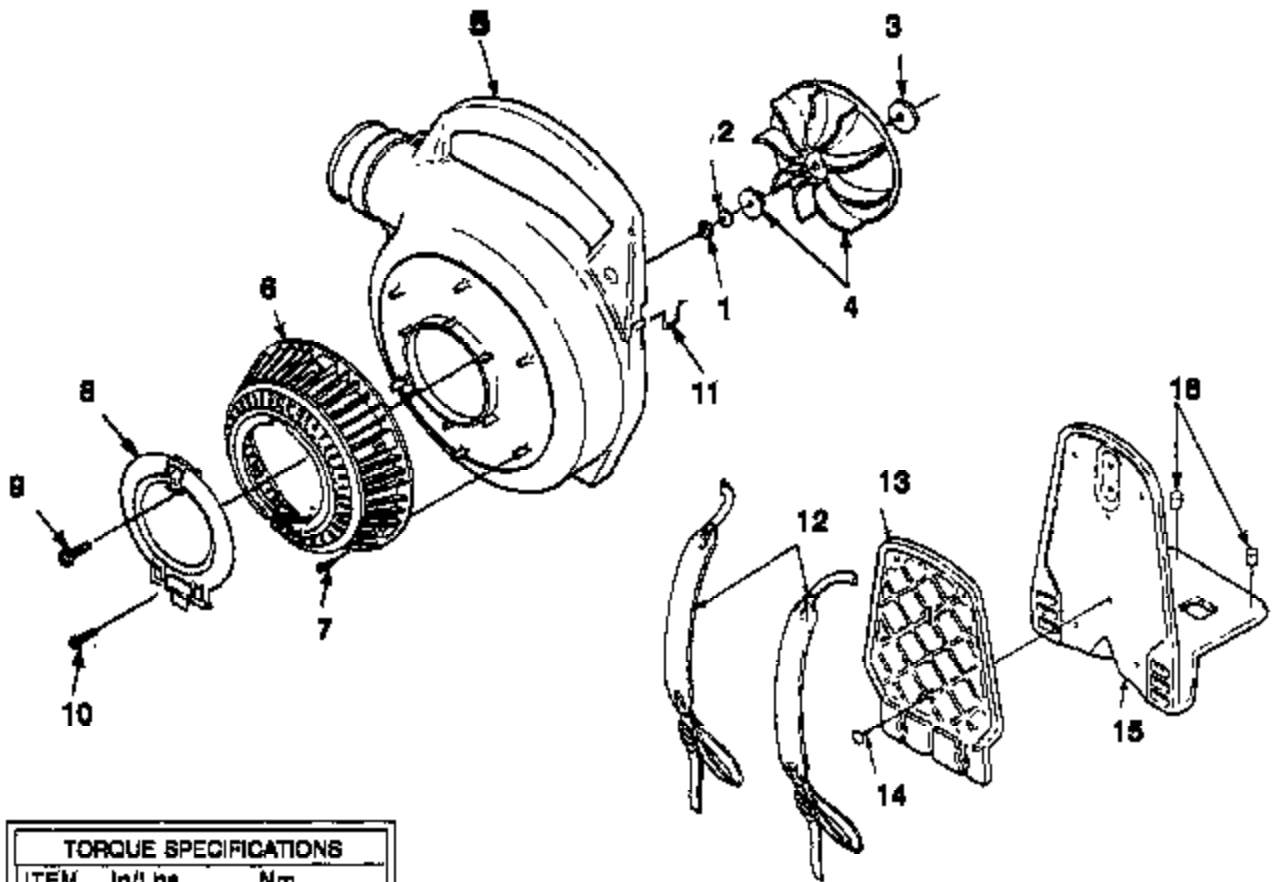

FAN, OUTER VOLUTE HOUSING, GRILL, & BACK PACK

TORQUE SPECIFICATIONS		
ITEM NO.	In/Lbs	Nm
1	130-150	14.7-16.6
7	8-12	9-14
9	10-20	1.1-2.3
10	8-12	9-14

N	P/N	D	Q
1	81124 A	Hex Nut (3/8-24)	1
2	03183	Bellville Washer (3/8")	1
3	03185	Flat Washer	2
4	A 00503 A	Blower Fan Kit	1
5	*A 04852 A	Volute Housing Kit, Outer	1
6	A 04853	Blower Vao Grille Kit	1
7	82538	Screw-Thread Form, (10-24 x 3/4")	6
8	A 04854	Access Cover	1
9	82312	Screw-Thread Rolling (#10 x 5/8")	1
10	82375	Screw-Thread Form, (#8 x 1/2")	4
11	00388	Wire Loop	1
12	01775	Shoulder Harness	2
13	02023	Foam Pad	1
14	01783	Push Clip	6
15	01763	Blower Frame	1
16	01770 A	Vibration Isolator (One Included In #28 Kit)	1
17	A 04856	Vibration Isolator Kit	1