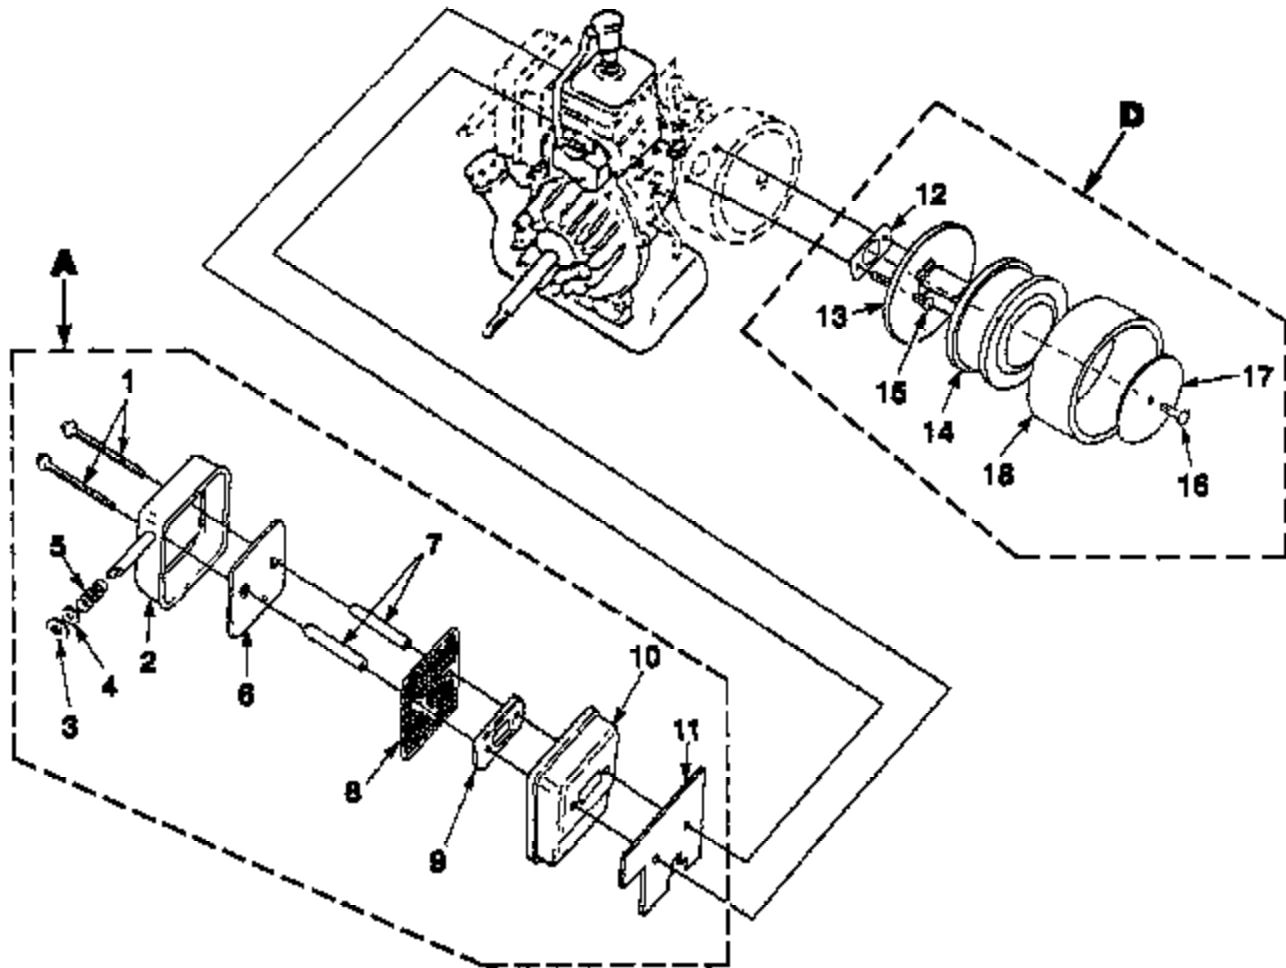

MUFFLER and AIR CLEANER

N	P/N	D	Q
A	*A 04714	Complete Muffler	1
1	88060	Screw-Bore Hex Hd. (10-24 x 2 1/2")	2
2	A 00366	Muffer Cover	1
3	03881	Washer-Insulating	1
4	84117	Washer-Flat	1
5	03867	Compression Spring	1
6	00777	Deflector	1
7	04788	Spacer	2
8	00388 B	Spark Arrester Screen	1
9	88783	Reinforcing Plate	1
10	04710	Muffer Body	1
11	00384 A	Muffer Gasket	1
D	*A 04810 B	Air Filter Kit	1
12	04325	Carburetor Gasket	1
13	03890	Plate-Filler	1
14	03847	Air Filter	1
15	88057	Screw-Bore Hex Hd. (10-24 x 2")	2
16	82665 1	Screw-Machine (10-24 x 3/4")	1
17	04145 1	Filter Washer	1
18	04307 B	Pre-Filter	1

TORQUE SPECIFICATIONS		
ITEM NO.	In/Lbs	Nm
1	40-50	4.5-5.5
15	30-40	3.4-4.5
16	55-65	6.2-7.3