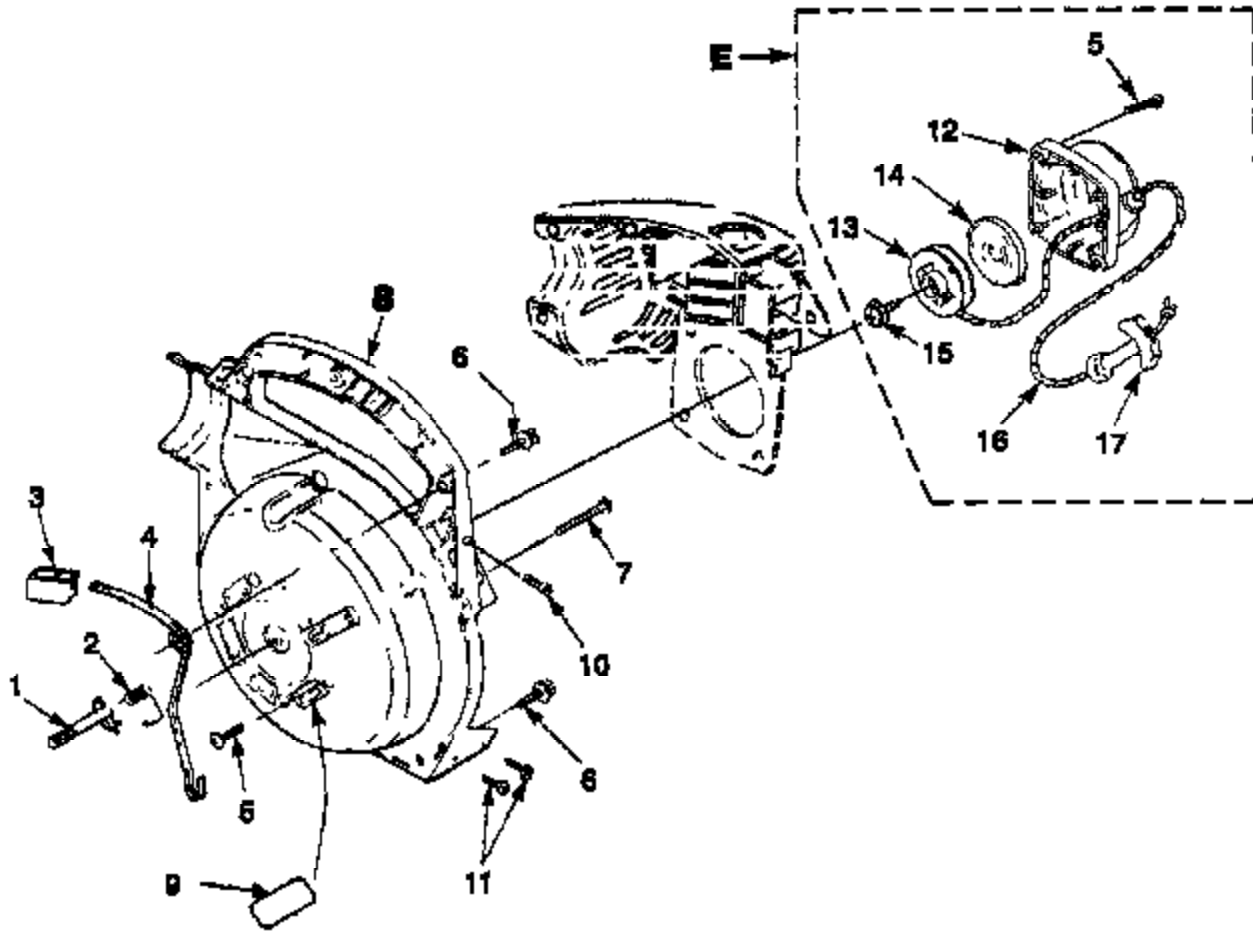

INNER VOLUTE HOUSING & STARTER

N	P/N	D	Q
1	00369 A	Throttle Latch	1
2	00870	Throttle Latch Spring	1
3	00367	Throttle Trigger	1
4	00369 A	Throttle Lever	1
5	82538	Screw-Thread Form. (10-24 x 3/4")	6
6	82563	Screw-Thread Form. (#10 x 3/4")	6
7	JA 41890 3	Screw-Thread Form. (#10 x 1 5/8")	1
8	A 01630 A	Volute Housing, inner	1
9	A 00813 B	Sealing Kit	1
10	82146	Screw-Fillister Hd. (#8-32 x 5/8")	1
11	82348 A	Screw-Tap, Pan Hd. (#8 x 1/2")	4
E	A 04089	Starter Assembly	1
12	04089 01	Starter Housing	1
13	04089 06	Recoll Spring	1
14	04089 05	Starter Pulley	1
15	04089 04	Set Screw	1
16	04089 03	Starter Rope	1
17	04089 02	Starter Grp	1

TORQUE SPECIFICATIONS		
ITEM NO.	In/Lbs	Nm
5	55-60	6.2-6.8
6	20-30	2.3-3.4
7	20-30	2.3-3.4
11	15-18	1.7-2.0