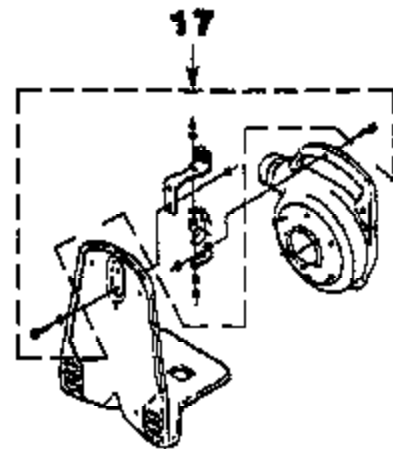

FAN, OUTER VOLUTE HOUSING, GRILL, & BACK PACK

TORQUE SPECIFICATIONS		
ITEM NO.	In/Lbs	Nm
1	130-150	14.7-16.6
7	8-12	9-14
9	10-20	1.1-2.3
10	8-12	9-14

N	P/N	D	Q
1	81124 A	Hex Nut (3/8-24)	1
2	03183	Bellville Washer (3/8")	1
3	03185	Flat Washer	2
4	A 00503 A	Blower Fan Kit	1
5	*A 04852 A	Volute Housing Kit, Outer	1
6	A 04853	Blower Vao Grille Kit	1
7	82538	Screw-Thread Form, (10-24 x 3/4")	6
8	A 04854	Access Cover	1
9	82312	Screw-Thread Rolling (#10 x 5/8")	1
10	82375	Screw-Thread Form, (#8 x 1/2")	4
11	00388	Wire Loop	1
12	01775	Shoulder Harness	2
13	02023	Foam Pad	1
14	01783	Push Clip	6
15	01763	Blower Frame	1
16	01770 A	Vibration Isolator (One Included In #28 Kit)	1
17	A 04856	Vibration Isolator Kit	1