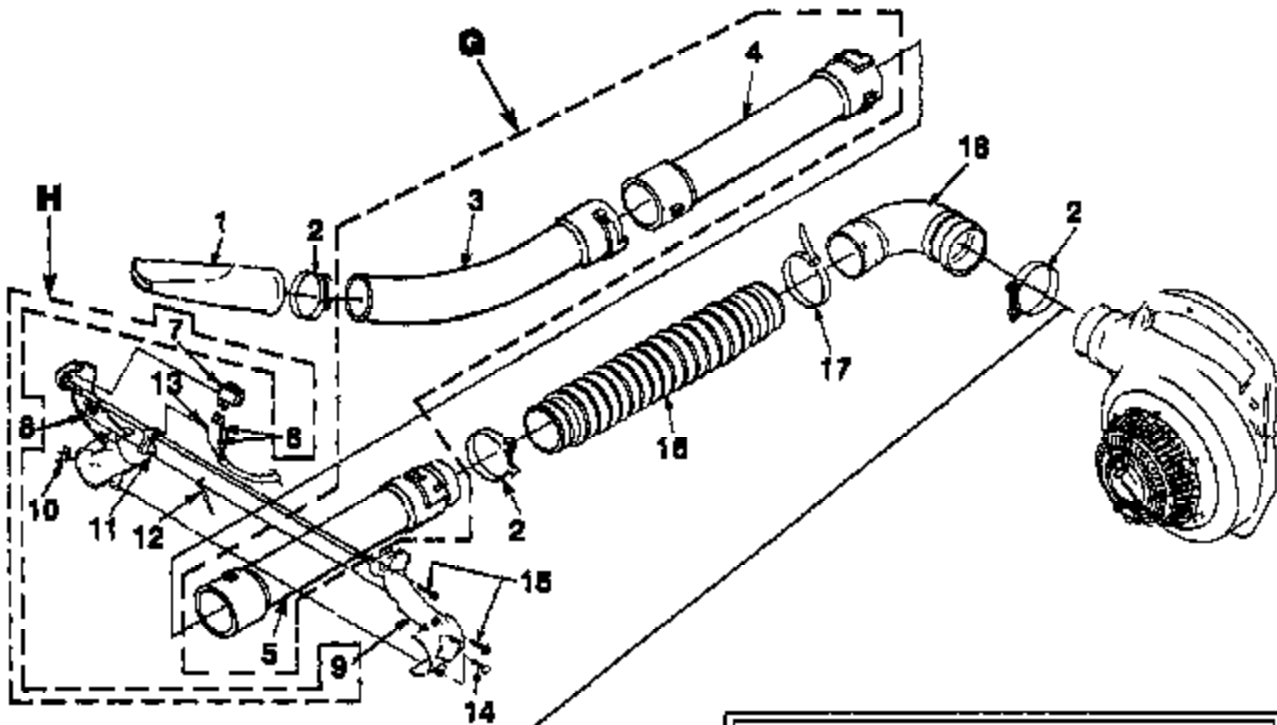

# FAN, OUTER VOLUTE HOUSING, GRILL, & BACK PACK

TORQUE SPECIFICATIONS		
ITEM NO.	In/Lbs	Nm
1	130-150	14.7-16.6
7	8-12	9-14
9	10-20	1.1-2.3
10	8-12	9-14

N	P/N	D	Q
1	81124 A	Hex Nut (3/8-24)	1
2	03183	Bellville Washer (3/8")	1
3	03185	Flat Washer	2
4	A 00503 A	Blower Fan Kit	1
5	*A 04852 A	Volute Housing Kit, Outer	1
6	A 04853	Blower Vao Grille Kit	1
7	82538	Screw-Thread Form, (10-24 x 3/4")	6
8	A 04854	Access Cover	1
9	82312	Screw-Thread Rolling (#10 x 5/8")	1
10	82375	Screw-Thread Form, (#8 x 1/2")	4
11	00388	Wire Loop	1
12	01775	Shoulder Harness	2
13	02023	Foam Pad	1
14	01783	Push Clip	6
15	01763	Blower Frame	1
16	01770 A	Vibration Isolator (One Included In #28 Kit)	1
17	A 04856	Vibration Isolator Kit	1

### TUBE KIT & HANDLE

TORQUE SPECIFICATIONS			
ITEM NO.	In/Lbs	Nm	REQUIRED LOCKTITE
15	20-30	2.3-3.4	

N	P/N	D	Q
1	96329 B	Sweeper Nozzle	1
2	00433 B	Clamp	3
G	03039 A	Blower Tube Kit	1
3	02899	Elbow	1
4	02899 2	Straight Tube	1
5	02899 1	Upper Tube	1
H	00219	Handle & Switch Kit	1
8	A 03924	Electrical Lead w/Terminal	1
7	02497	Switch	1
8	03922	Control Handle (Right)	1
9	03923	Control Handle (Left)	1
10	81251	Wing Nut (10-24)	1
11	94452 B	Trigger	1
12	95600 A	Trigger Latch	1
13	01778	Throttle Cable	1
14	62875	Bolt-Rib Neck (Round Hd.) (10-24 x 7/8")	1
15	62863	Screw-Thread Form. (10-24 x 3/4")	2
16	01772	Bellows-Plastic	1
17	JA 37548 7	Cable Tie	1
18	01771 A	Elbow-Curved	1
I	*A 04886	Blower Tube Kit (PHB's)	1
19	00373 A	Sweeper Nozzle	1
20	A 00309	Tubs w/ Decals	1
21	00433 B	Clamp w/Fasteners	1