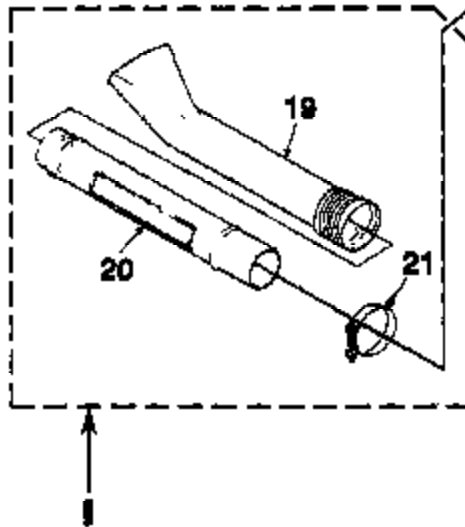

TORQUE SPECIFICATIONS		
ITEM NO.	In/Lbs	Nm
5	55-60	6.2-6.8
6	20-30	2.3-3.4
7	20-30	2.3-3.4
11	15-18	1.7-2.0

# FAN, OUTER VOLUTE HOUSING, GRILL, & BACK PACK

TORQUE SPECIFICATIONS		
ITEM NO.	In/Lbs	Nm
1	130-150	14.7-16.6
7	8-12	9-14
9	10-20	1.1-2.3
10	8-12	9-14

N	P/N	D	Q
1	81124 A	Hex Nut (3/8-24)	1
2	03183	Bellville Washer (3/8")	1
3	03185	Flat Washer	2
4	A 00503 A	Blower Fan Kit	1
5	*A 04852 A	Volute Housing Kit, Outer	1
6	A 04853	Blower Vao Grille Kit	1
7	82538	Screw-Thread Form, (10-24 x 3/4")	6
8	A 04854	Access Cover	1
9	82312	Screw-Thread Rolling (#10 x 5/8")	1
10	82375	Screw-Thread Form, (#8 x 1/2")	4
11	00388	Wire Loop	1
12	01775	Shoulder Harness	2
13	02023	Foam Pad	1
14	01783	Push Clip	6
15	01763	Blower Frame	1
16	01770 A	Vibration Isolator (One Included In #28 Kit)	1
17	A 04856	Vibration Isolator Kit	1

### TUBE KIT & HANDLE

TORQUE SPECIFICATIONS			
ITEM NO.	In/Lbs	Nm	REQUIRED LOCKTITE
15	20-30	2.3-3.4	

N	P/N	D	Q
1	96329 B	Sweeper Nozzle	1
2	00433 B	Clamp	3
G	03039 A	Blower Tube Kit	1
3	02899	Elbow	1
4	02899 2	Straight Tube	1
5	02899 1	Upper Tube	1
H	00219	Handle & Switch Kit	1
8	A 03924	Electrical Lead w/Terminal	1
7	02497	Switch	1
8	03922	Control Handle (Right)	1
9	03923	Control Handle (Left)	1
10	81251	Wing Nut (10-24)	1
11	94452 B	Trigger	1
12	95600 A	Trigger Latch	1
13	01778	Throttle Cable	1
14	62875	Bolt-Rib Neck (Round Hd.) (10-24 x 7/8")	1
15	62863	Screw-Thread Form. (10-24 x 3/4")	2
16	01772	Bellows-Plastic	1
17	JA 37548 7	Cable Tie	1
18	01771 A	Elbow-Curved	1
I	*A 04886	Blower Tube Kit (PHB's)	1
19	00373 A	Sweeper Nozzle	1
20	A 00309	Tubs w/ Decals	1
21	00433 B	Clamp w/Fasteners	1