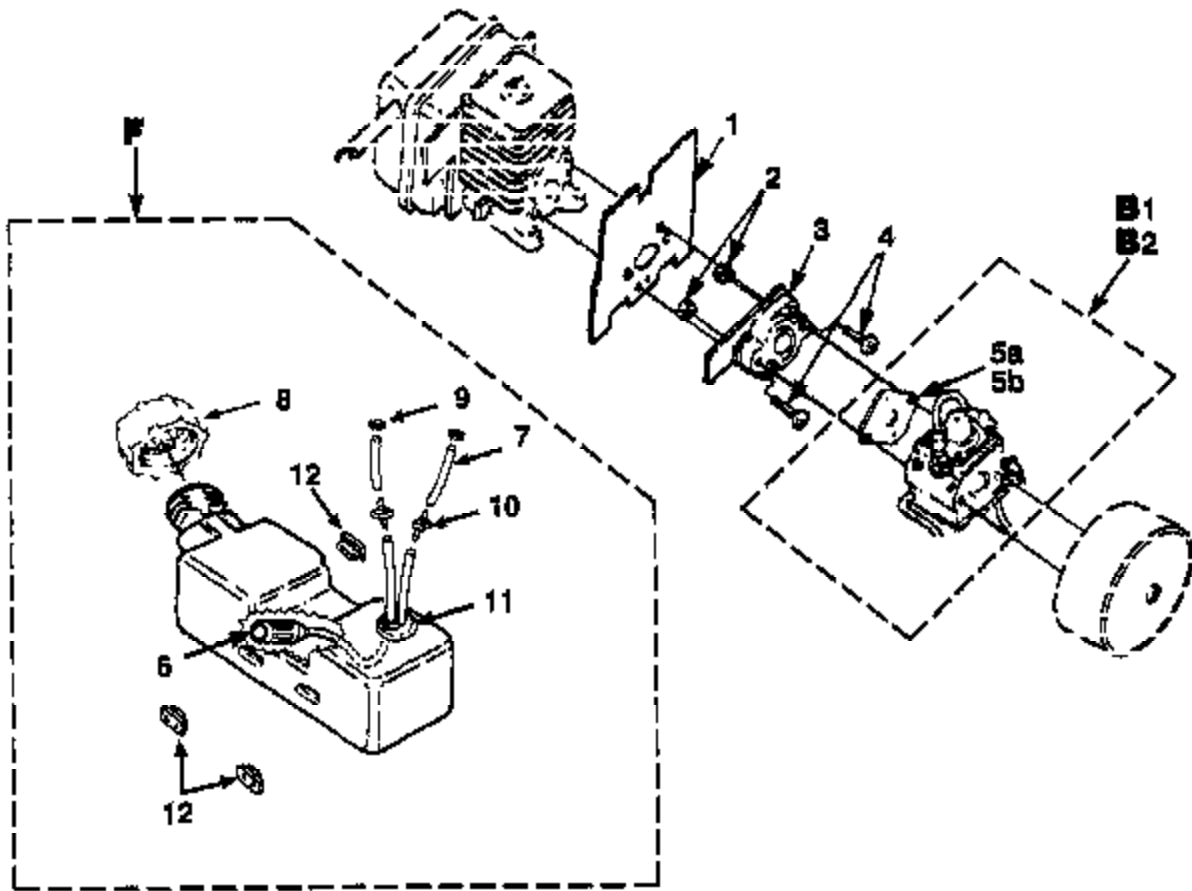

CARBURETOR and FUEL TANK

TORQUE SPECIFICATIONS		
ITEM NO.	In/Lbs	Nm
4	40-50	4.6-5.6

N	P/N	D	Q
1	08840	Heat Dam Gasket	1
2	81208	Hex Nut (1/4-20)	2
3	98788	Heat Dam	1
4	88082 1	Screw, Machine (10-24 x 1 1/8")	2
5a	A 06805 A	Carburetor Kit (PHM Models)	1
5a	98786 1	Carburetor Gasket	1
5b	A 07288	Carburetor Kit (RBP Models)	1
5b	98786 A	Carburetor Gasket	1
F	A 04447 C	FUEL TANK	1
6	49422	FILTER-Fuel	1
7	07454 24	TUBING-Rubber	2
8	A 00982 B	FUEL CAP	1
9	93426	CLAMP	2
10	02067	FITTING - Inlet	2
11	07469	BROMMET W/Fuel Line	1
12	98782	BUMPER-Rubber	3

No.
N°
Nr.
N°
Nr.
N°
No.
N°

Part No.
Pièces N°
Stuknummer
Teil Nr.
Pezzo N°
No. de piezas
N° de peça

DESCRIPTION — D

Quantity
Quantité
Aantal
Menge
Quantità
Cantidad
Quantidade

Assemblies
Ensembles
Assemblages
Bausätze
Completos
Conjuntos
Conjuntos