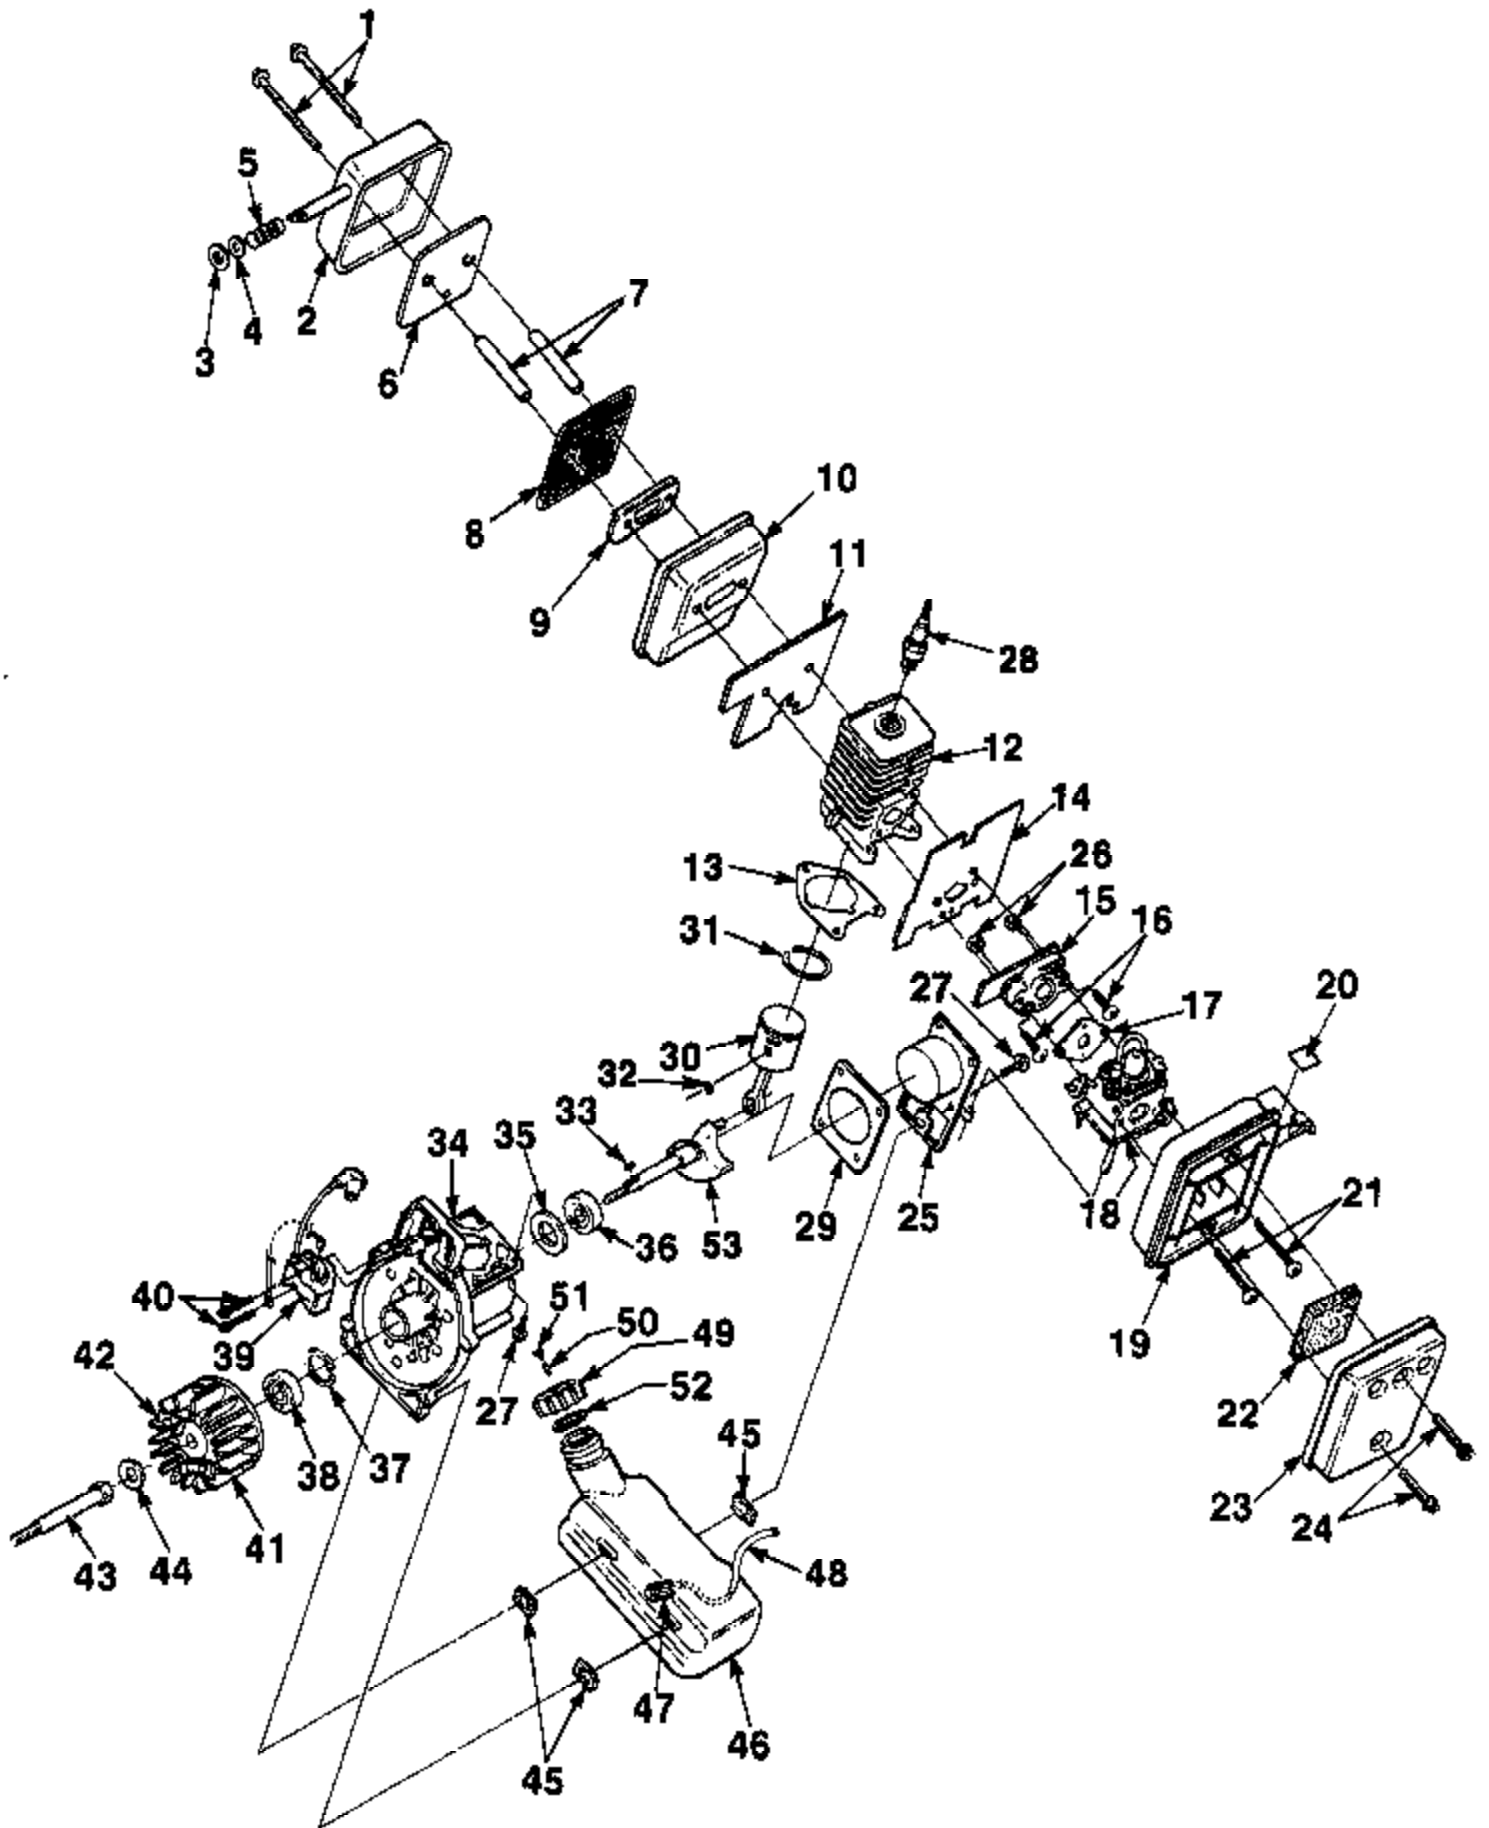

Ref #	Part Number	Qty	Description
1	00373	1	NOZZLE- Sweeper
2	A00399A	1	TUBE w/DECAL
3	00433	1	CLAMP
4	01039	1	HOUSING- Volute (outer)
5	00375	1	DECAL- Warning
6	81117	1	NUT- Hex 5/16-24
7	70788	1	WASHER- Belleville #10
8	00380	2	WASHER- Flat
9	00318	1	FAN- Blower
10	00368	1	LATCH- Throttle
11	00370	1	SPRING- Throttle latch
12	00367	1	TRIGGER- Throttle
13	00369	1	LEVER- Throttle
14	82508	1	SCREW- Thd Forming
15	82348	4	SCREW- Tapping pan #8 x 1/2
16	70771	8	SCREW- Thd forming #10 x 3/4
17	00398	1	LOOP- Wire
18	JA416903	1	SCREW- Hex hd. #10 x 15/8
19	A00814A	1	HOUSING- Volute (inner)
20	A00813A	1	KIT- Sealing
21	00321	1	SHROUD
22	DA98138A	1	STRAP- Shoulder (Acc.)
28	UNKNOWN	1	UNKNOWN

Ref #	Part Number	Qty	Description
1	82528	1	SCREW- Thread Forming (#6-19 x 3/4 lg.)
2	00374	1	PLATE- Rotor
3	82511	1	SCREW- Thd. forming 10 x 1/2
4	98791	1	BRACKET- Retaining
5	98770	1	PULLEY- Starter
6	A98773	1	SPRING & CONTAINER
7	A97796	1	BUSHING- Starter
8	97899	1	ROPE- Starter 46"
9	70211	1	GRIP- Starter rope
10	00364	1	BUSHING- Starter rope
11	00379	1	CLIP- Retainer
12	A00814A	1	HOUSING- Volute (inner)