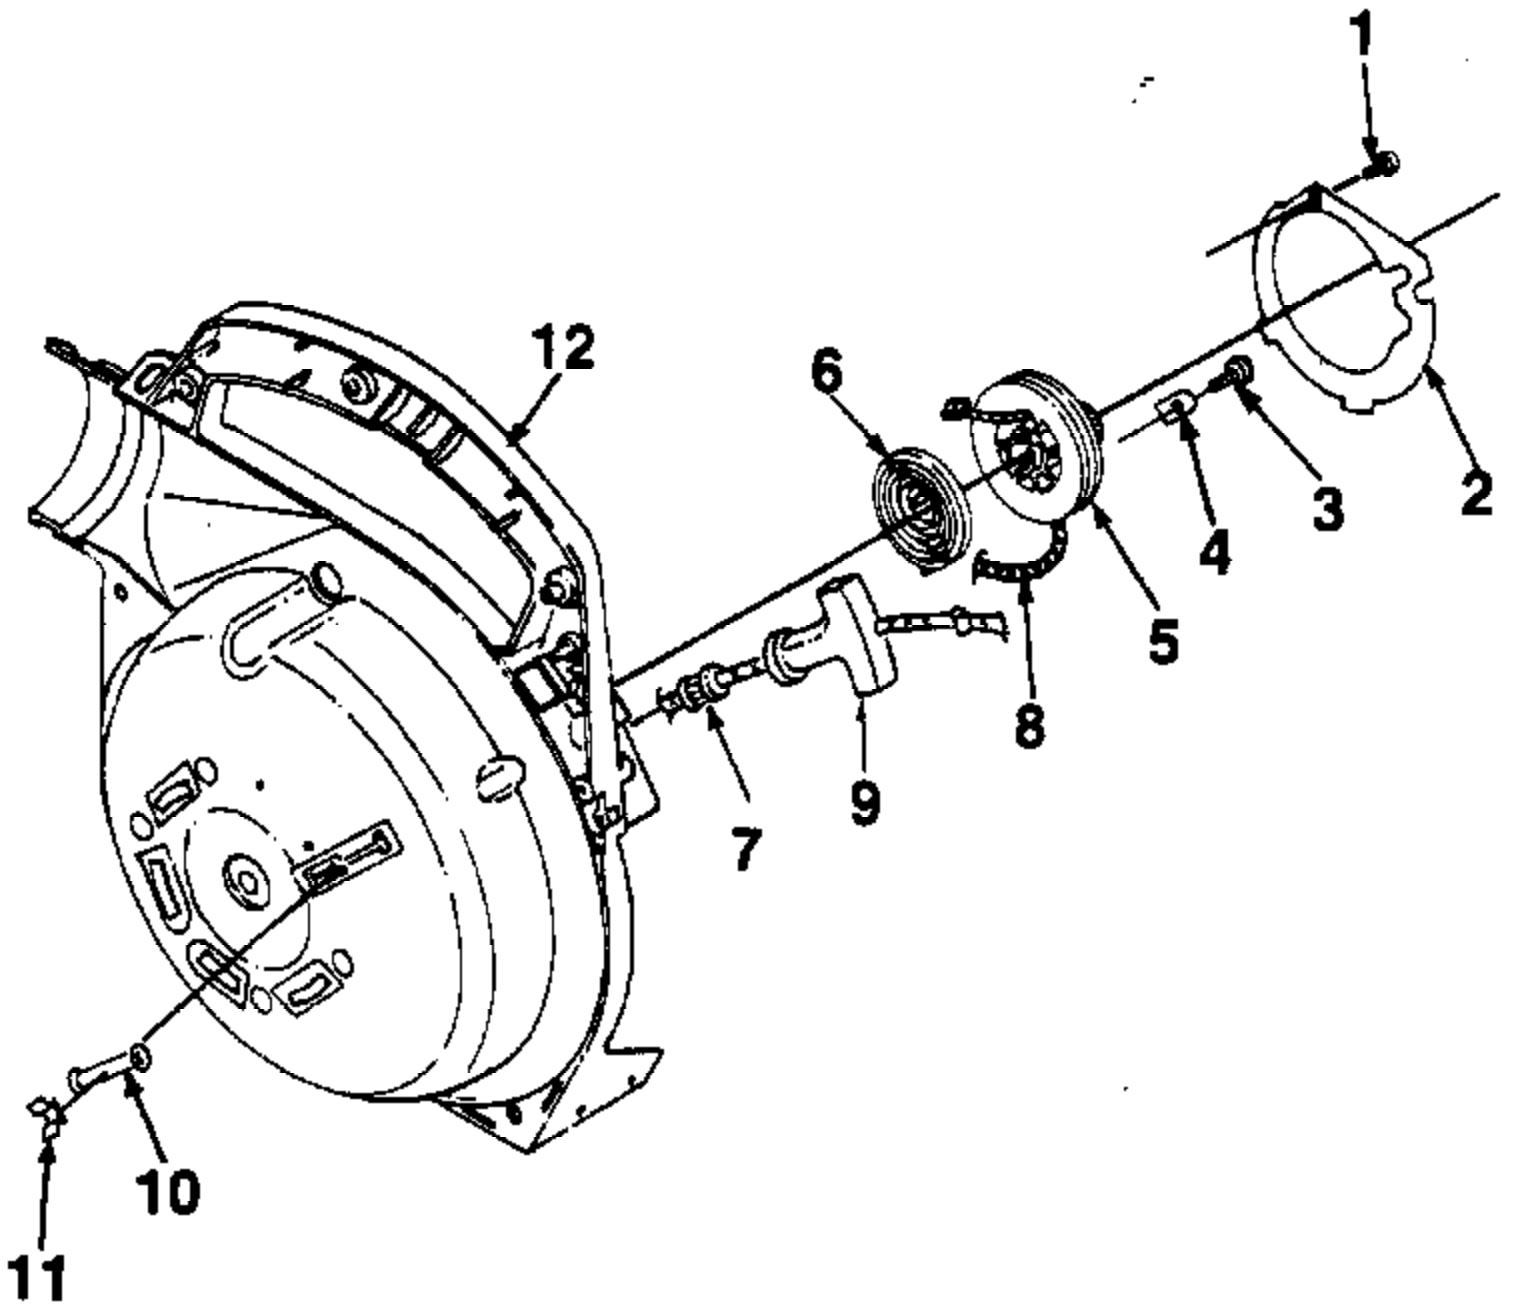

Ref #	Part Number	Qty	Description
1	00373	1	NOZZLE- Sweeper
2	A00399A	1	TUBE w/DECAL
3	00433	1	CLAMP
4	01039	1	HOUSING- Volute (outer)
5	00375	1	DECAL- Warning
6	81117	1	NUT- Hex 5/16-24
7	70788	1	WASHER- Belleville #10
8	00380	2	WASHER- Flat
9	00318	1	FAN- Blower
10	00368	1	LATCH- Throttle
11	00370	1	SPRING- Throttle latch
12	00367	1	TRIGGER- Throttle
13	00369	1	LEVER- Throttle
14	82508	1	SCREW- Thd Forming
15	82348	4	SCREW- Tapping pan #8 x 1/2
16	70771	8	SCREW- Thd forming #10 x 3/4
17	00398	1	LOOP- Wire
18	JA416903	1	SCREW- Hex hd. #10 x 15/8
19	A00814A	1	HOUSING- Volute (inner)
20	A00813A	1	KIT- Sealing
21	00321	1	SHROUD
22	DA98138A	1	STRAP- Shoulder (Acc.)
28	UNKNOWN	1	UNKNOWN

Ref #	Part Number	Qty	Description
1	82528	1	SCREW- Thread Forming (#6-19 x 3/4 lg.)
2	00374	1	PLATE- Rotor
3	82511	1	SCREW- Thd. forming 10 x 1/2
4	98791	1	BRACKET- Retaining
5	98770	1	PULLEY- Starter
6	A98773	1	SPRING & CONTAINER
7	A97796	1	BUSHING- Starter
8	97899	1	ROPE- Starter 46"
9	70211	1	GRIP- Starter rope
10	00364	1	BUSHING- Starter rope
11	00379	1	CLIP- Retainer
12	A00814A	1	HOUSING- Volute (inner)