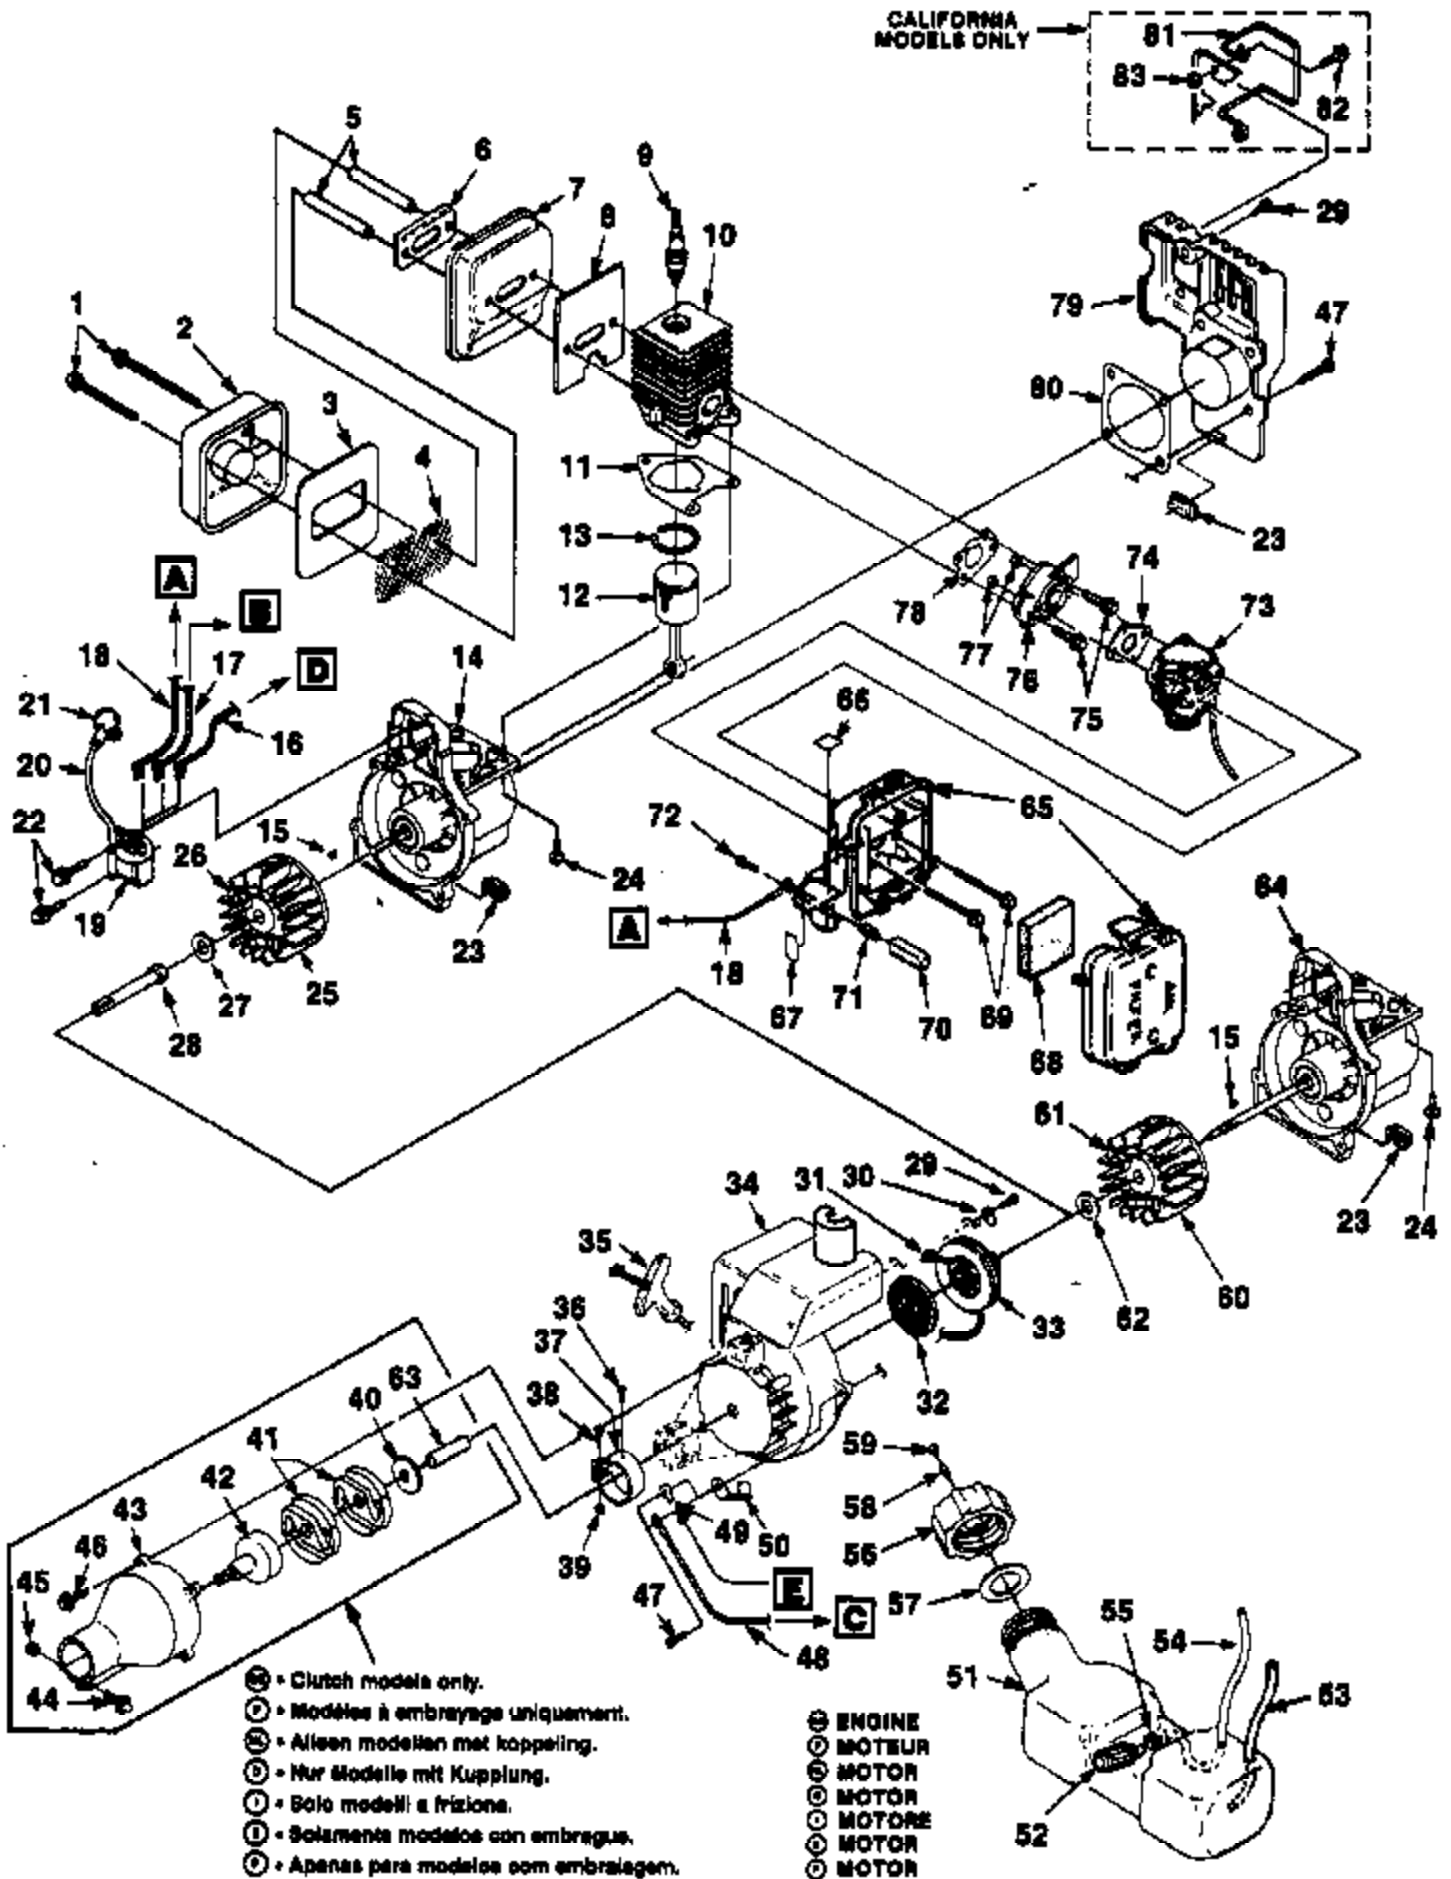

Ref #	Part Number	Qty	Description
1	88060	2	SCREW- (10-24 x 2 1/2")
2	A98780	1	COVER- Muffler
3	98782	1	BAFFLE- Muffler
4	98784A	1	SCREEN- Spark
5	98860A	2	SPACER- Muffler
6	98783	1	PLATE- Reinforcing
7	A01323	1	BODY- Muffler
8	98786B	1	GASKET- Muffler
9	96169S	1	SPARK PLUG (DJ7Y)
	79252	1	SPARK PLUG (RDJ7Y) (Int'l)
10	A00108	1	CYLINDER & GASKET (ST-145,ST-155,ST-175BCST-175C,ST-175G,ST-185BC,ST-
11	03703A	1	GASKET- Cylinder
	A03785A	1	CYLINDER & GASKET (HLT-16,HLT-17C,HLT-28,HBC-18,HBC-30,HBC-30B)
12	03703A	1	GASKET- Cylinder
	A04258	1	PISTON & ROD ASSEMBLY (ST-145,ST-155,ST-175BC,ST-175C,ST-175G,ST-185BC
13	96935	1	RING- Piston
	A03705	1	PISTON & ROD ASSEMBLY (HLT-16,HLT-17C,HLT-28,HBC-18,HBC-30,HBC-30B)
14	03179	2	RING- Piston
	A00517	1	CRANKCASE (ST-145, ST-155, ST-175G, ST-275, GST, HGT)
15	A00574	1	CRANKCASE (HLT-16, HLT-28)
16	69250	1	KEY- Woodruff
17	A00681	1	LEAD- Electrical (ST-385BC, HBC-30, HBC-30B)
	A98918	1	LEAD- Electrical (ST-175BC,ST-175C,ST-185BC,ST-285BC,HLT-17C,HBC-18)
18	A98809	1	LEAD- Electrical (ST-145,ST-155,ST-175G,ST-275,GST,HGT,HLT-16,HLT-28
19	94711CS	1	MODULE- Ignition
20	69326	1	LEAD- High-Tension
21	A33055	1	TERMINAL- High-Tension
22	82540	2	SCREW- Taptite (8-32 x 1")
23	98792	3	BUMPER- Rubber
24	82569	3	SCREW- (10-24 x 3/4") (T-27)
25	A04158	1	ROTOR (ST-145, ST-155, ST-175G, ST-275, HGT, GST, HLT-16, HLT-28)
26	A70285E	1	KIT- Starter pawl
27	84065	1	WASHER- Flat (5/16") (ST-145,ST-155,ST-175GST-275,GST,HGT,HLT-16,HLT
28	98795A	1	CONNECTOR- Drive (ST-145, ST-155, ST-175G, ST-275, HLT-16, HLT-28)
29	82541	4	SCREW- Plastite (10 x 1/2")
30	98791	1	BRACKET- Retaining
31	9789902	1	ROPE- Starter (42")
32	A98773	1	SPRING & CONTAINER
33	98770	1	PULLEY- Starter
34	A02576B	1	HOUSING Engine (ST-175BC,ST-175C,ST-185BC,ST-285BC,ST-385BC,HLT-17