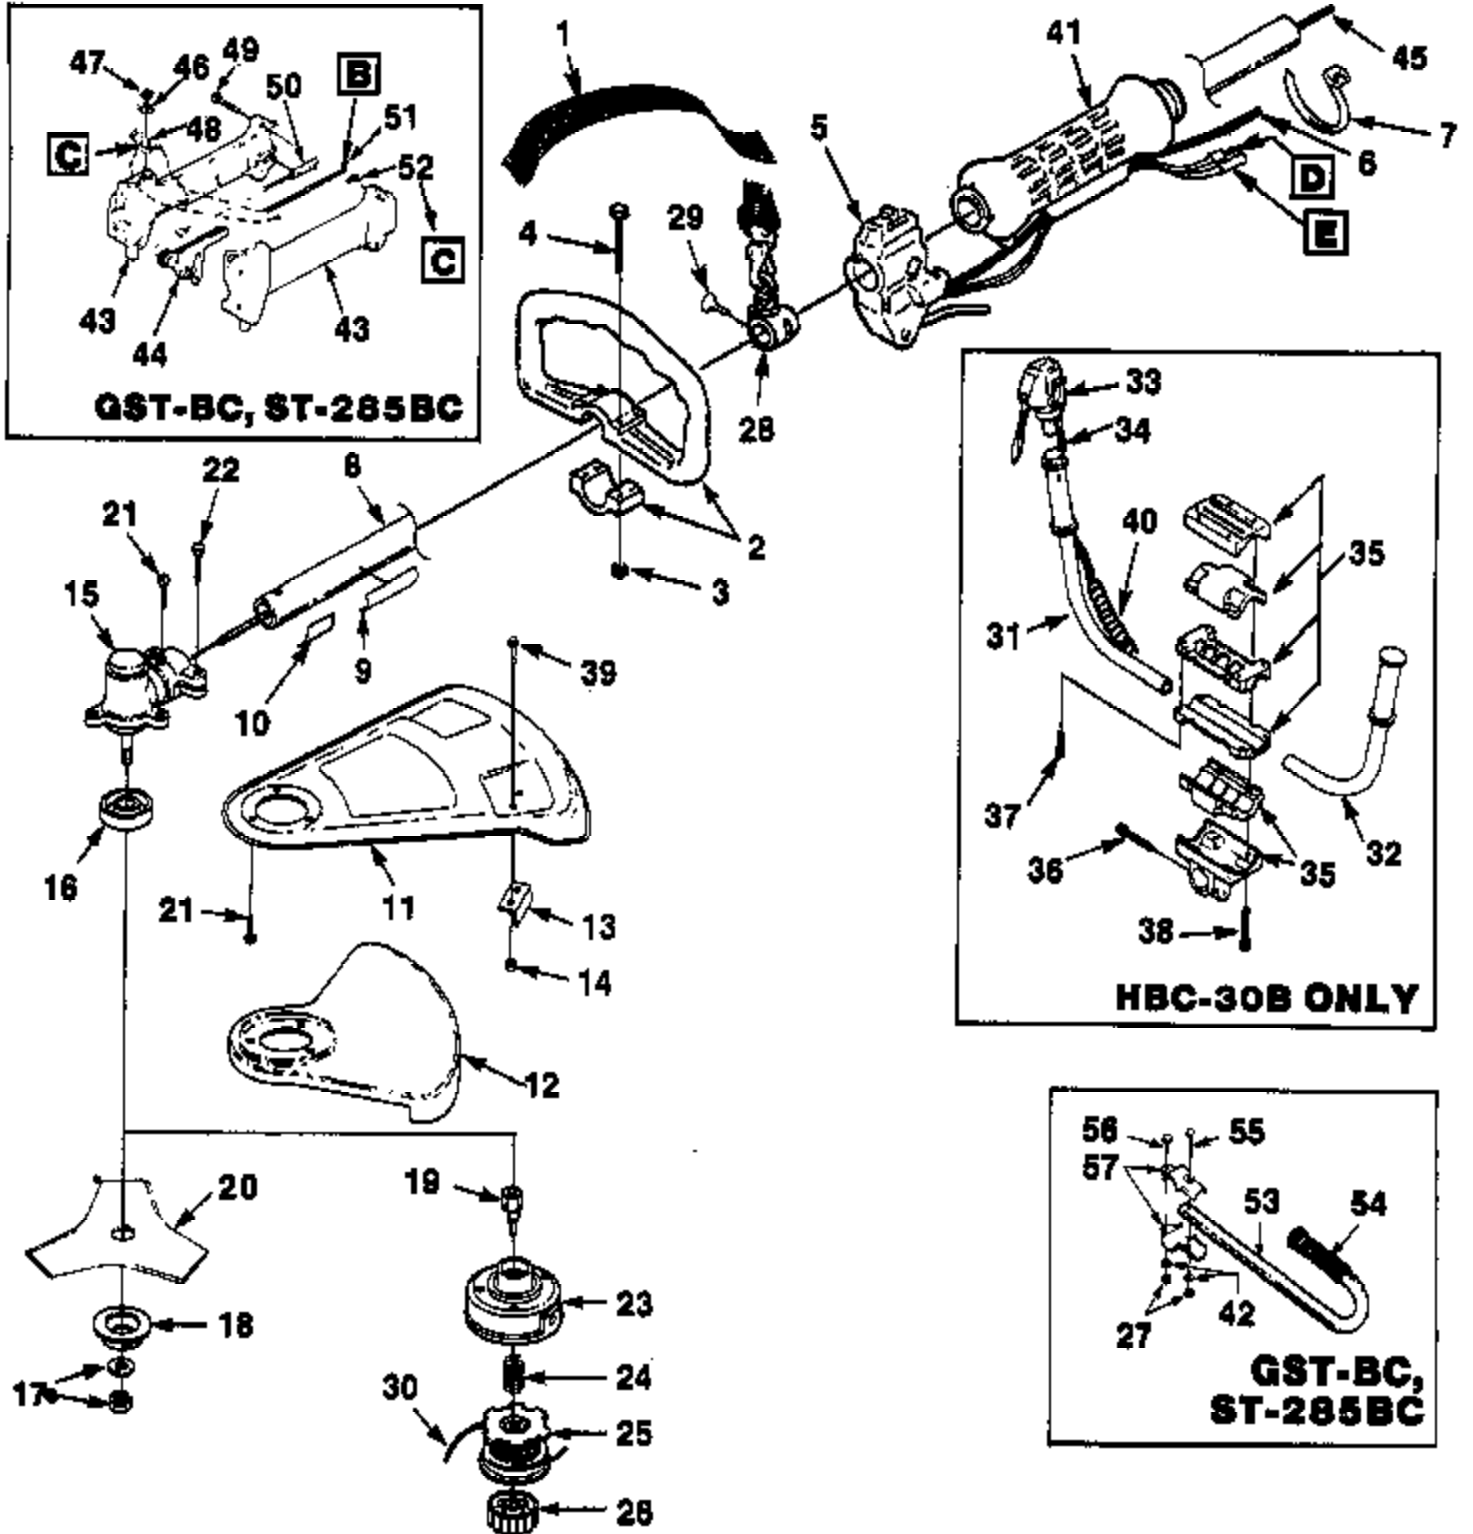

* ST-145, ST-155, ST-175, ST-175G, ST-175C, ST-175BC, HGT, GST, HLT-18, HLT-17C

Ref #	Part Number	Qty	Description
D-98935-A	D98935A	1	Saw Blade
18453	18453	1	Grease, Multi-Purpose
DA-00714-A	DA00714A	1	Machete Blade
23488C	23488C	1	Thread Locking Compound
24306	24306	1	Module Air Gap Shim
A-04191	A04191	1	Grass Anti Wrap Kit ST-145, ST-155, ST-175, ST-175G, ST-175C, ST-175BC, HGT, GST, HLT-16, HLT-17C
JA313164	JA313164	1	Ignition Test Spark Plug
9477299	9477299	1	Rubber Tubing (10 ft.) (3.05 m)
98052-A	98052A	1	Starter Rope (250 ft. Reel) (76 m)
03959-04	0395904	1	Replacement String (3 lb. box) (0.095 dia.)
24982-03	2498203	1	Torx Bit (for clutch drum) T25
18566-01	1856601	1	Torx Drive Bit T-27