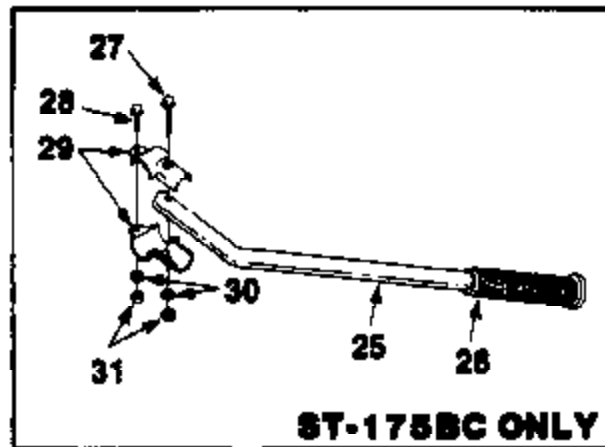

* ST-145, ST-155, ST-175, ST-175G, ST-175C, ST-175BC, HGT, GST, HLT-18, HLT-17C

Ref #	Part Number	Qty	Description
D-98935-A	D98935A	1	Saw Blade
18453	18453	1	Grease, Multi-Purpose
DA-00714-A	DA00714A	1	Machete Blade
23488C	23488C	1	Thread Locking Compound
24306	24306	1	Module Air Gap Shim
A-04191	A04191	1	Grass Anti Wrap Kit ST-145, ST-155, ST-175, ST-175G, ST-175C, ST-175BC, HGT, GST, HLT-16, HLT-17C
JA313164	JA313164	1	Ignition Test Spark Plug
9477299	9477299	1	Rubber Tubing (10 ft.) (3.05 m)
98052-A	98052A	1	Starter Rope (250 ft. Reel) (76 m)
03959-04	0395904	1	Replacement String (3 lb. box) (0.095 dia.)
24982-03	2498203	1	Torx Bit (for clutch drum) T25
18566-01	1856601	1	Torx Drive Bit T-27

Ref #	Part Number	Qty	Description
33	DA02616A	1	BLADE- Weed (ST-175BC, HLT-17C)
34	00580	1	WASHER- Cupped (ST-175BC, HLT-17C)
35	83030	1	WASHER (ST-175BC, HLT-17C)
36	80085	1	SCREW (ST-175BC, HLT-17C)
37	95231	1	PLATE- Indicating (ST-1 75C, ST-1 75BC, HLT-17C)
38	72084A1	1	NUT (ST-175C, ST-175BC, HLT-17C)
39	93653	1	SWITCH- Toggle (ST-175C, ST-175BC, HLT-17C)
40	A98918	1	LEAD- Electrical (ST-175C, ST-175BC, HLT-17C)
41	A98919	1	A LEAD- Ground (ST-175C, ST-175BC, HLT-17C)
42	DA92703B	1	HARNESS w/connector (GST, ST-175BC, HLT-17C)
43	A02951	1	HANDLE BAR ("J") (HLT-17C)
44	94474B	1	GRIP (HLT-17C)