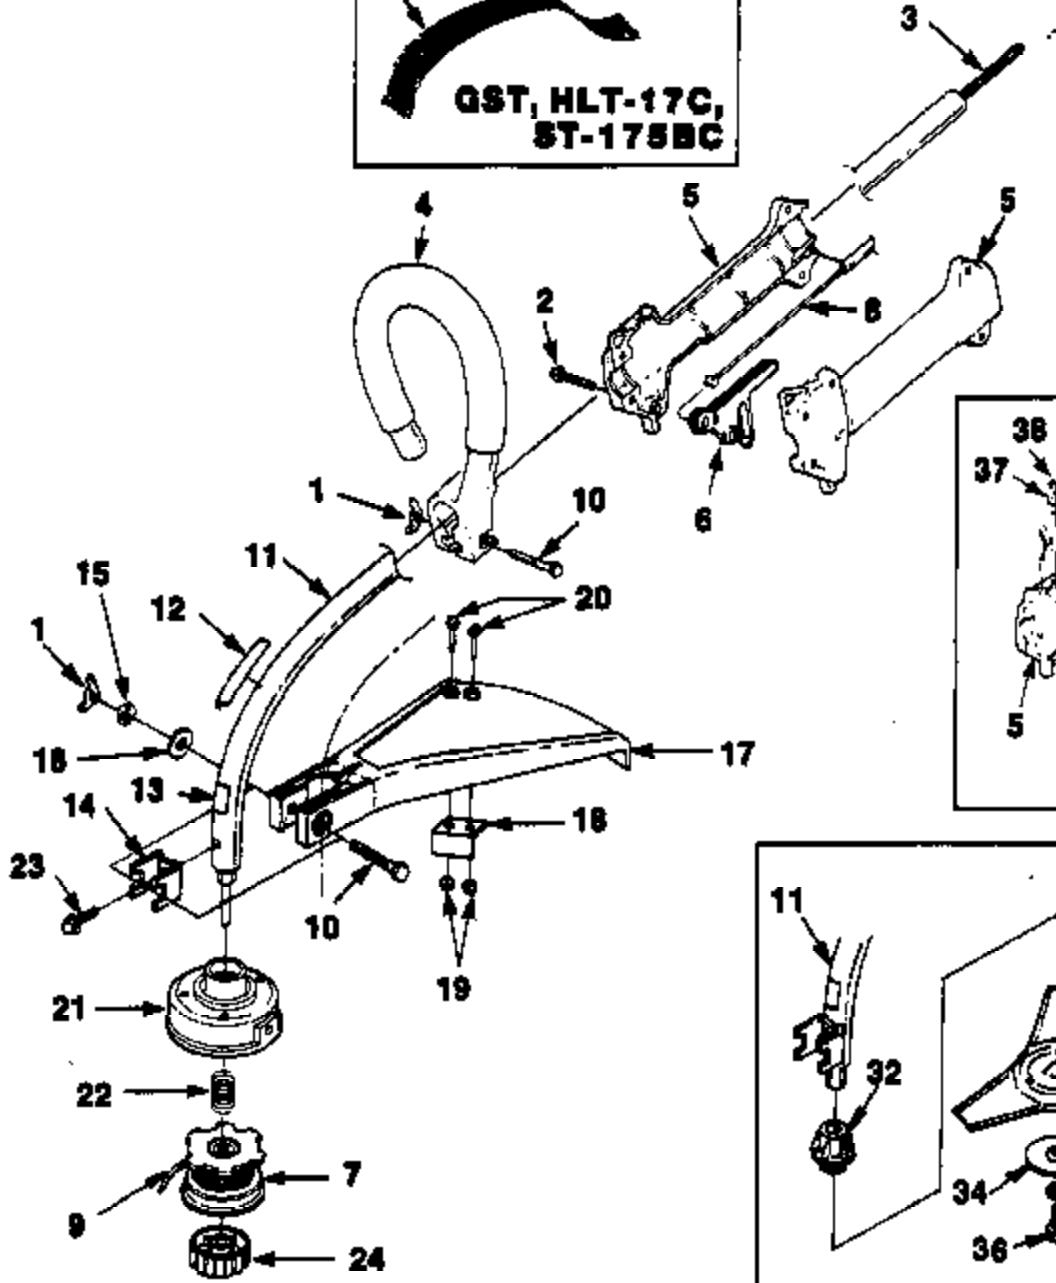

* ST-145, ST-155, ST-175, ST-175G, ST-175C, ST-175BC, HGT, GST, HLT-18, HLT-17C

Ref #	Part Number	Qty	Description
D-98935-A	D98935A	1	Saw Blade
18453	18453	1	Grease, Multi-Purpose
DA-00714-A	DA00714A	1	Machete Blade
23488C	23488C	1	Thread Locking Compound
24306	24306	1	Module Air Gap Shim
A-04191	A04191	1	Grass Anti Wrap Kit ST-145, ST-155, ST-175, ST-175G, ST-175C, ST-175BC, HGT, GST, HLT-16, HLT-17C
JA313164	JA313164	1	Ignition Test Spark Plug
9477299	9477299	1	Rubber Tubing (10 ft.) (3.05 m)
98052-A	98052A	1	Starter Rope (250 ft. Reel) (76 m)
03959-04	0395904	1	Replacement String (3 lb. box) (0.095 dia.)
24982-03	2498203	1	Torx Bit (for clutch drum) T25
18566-01	1856601	1	Torx Drive Bit T-27