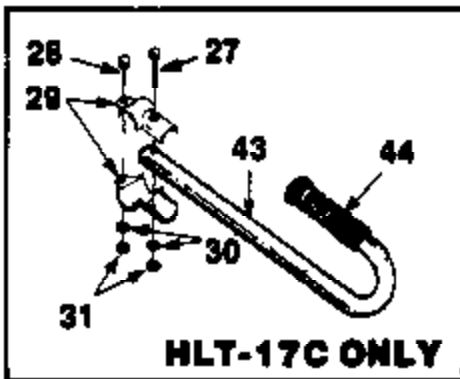

Ref #	Part Number	Qty	Description
1	93992	2	NUT- Wing
2	82368	5	SCREW- Plastite (#8 x 3/4")
3	98816	1	SHAFT- Flexible
4	98822	1	HANDLE- Front (ST-145, ST-155, HGT)
	A98525	1	HANDLE- Front (ST-175, ST-175C, ST-1 75BC, GST)
5	A00879	1	HANDLE GRIP ASSEMBLY
6	98772A	1	TRIGGER
7	DA98911B	1	SPOOL & STRING(ST-155)
	02985	1	SPOOL & STRING (HLT-16, HLT-17C)
	DA98912B	1	SPOOL & STRING (Dual Line)
8	A03006	1	CABLE- Throttle
9	DA97952B	1	LINE- Replacement (.080 Dia.) (100 Ft.)
	0395903	1	LINE- Replacement (.095 Dia.) (1 lb. box) (HLT-16, HLT-17C)
10	80295	2	SCREW (10-24 x 2")
11	A00104A	1	HOUSING- Drive Shaft
12	989231	1	DECAL- Starting Instructions
13	02985	1	DECAL- Warning
14	98853	1	CLAMP
	A00771	1	HOUSING- Drive Shaft (HLT-16)
	989231	1	DECAL- Starting Instructions
	02985	1	DECAL- Warning
	A00774	1	HOUSING- Drive shaft (HLT-17C)
	989241	1	DECAL-Starting Instructions (HLT-17C)
	02985	1	DECAL- Warning (HLT-17C)
	00588	1	DECAL- Warning (Not Shown) (HLT-17C)
	A02720	1	HOUSING- Drive shaft (ST-1 75BC)
	989241	1	DECAL-Starting Instructions (ST-1 75BC)
	02985	1	DECAL- Warning (ST-175BC)
	98853	1	CLAMP (ST-175BC)
	00588	1	DECAL- Warning (Not Shown) (ST-175BC)
15	83009	1	LOCKWASHER (1/4")
16	84006	1	WASHER- Flat (1/4")
17	98821	1	DEFLECTOR- Grass
	02610	1	DEFLECTOR- Grass (ST-175G, ST-175BC, GST, HLT-17C)
18	A03834	1	BLADE- Cut off (ST-145, ST-155)
19	81261	2	NUT- (10-24)
20	82531	2	SCREW- (10-24 x 7/8")
	A03832	1	BLADE- Cut-off (ST-175C, ST-175G, ST-175BC, HGT, HLT-16, HLT-17C)
	81261	2	NUT- (10-24)
	82531	2	SCREW- (10-24 x 7/8")
	A03833	1	BLADE- Cut-off (GST)
	81261	2	NUT (10-24)
	82531	2	SCREW (10-24 x 7/8")
21	A98231A	1	HOUSING & EYELET- Dual line
22	98848	1	SPRING- Compression
23	82541	1	SCREW (#10 x 1/2")
24	DA98866A	1	RETAINER- Spool (R.H. Thread)
	A02781	1	RETAINER- Spool (ST-1 75BC, HLT-1 7C)
25	A97709A	1	HANDLE BAR (ST-175BC)
26	94474B	1	GRIP (ST-175BC)
27	88071	1	SCREW (ST-175BC, HLT-17C)
28	88078	1	SCREW (ST-175BC, HLT-17C)
29	00422	2	CLAMP (ST-175BC, HLT-17C)
30	83061	2	WASHER (ST-175BC, HLT-17C)
31	81267	2	NUT (ST-175BC, HLT-17C)
32	02617	1	ADAPTOR (ST-175BC, HLT-17C)