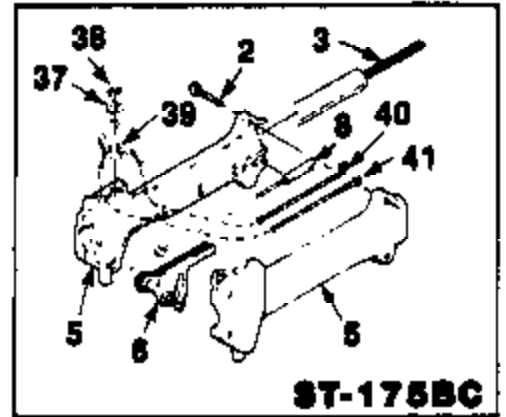

* ST-145, ST-155, ST-175, ST-175G, ST-175C, ST-175BC, HGT, GST, HLT-18, HLT-17C

Ref #	Part Number	Qty	Description
D-98935-A	D98935A	1	Saw Blade
18453	18453	1	Grease, Multi-Purpose
DA-00714-A	DA00714A	1	Machete Blade
23488C	23488C	1	Thread Locking Compound
24306	24306	1	Module Air Gap Shim
A-04191	A04191	1	Grass Anti Wrap Kit ST-145, ST-155, ST-175, ST-175G, ST-175C, ST-175BC, HGT, GST, HLT-16, HLT-17C
JA313164	JA313164	1	Ignition Test Spark Plug
9477299	9477299	1	Rubber Tubing (10 ft.) (3.05 m)
98052-A	98052A	1	Starter Rope (250 ft. Reel) (76 m)
03959-04	0395904	1	Replacement String (3 lb. box) (0.095 dia.)
24982-03	2498203	1	Torx Bit (for clutch drum) T25
18566-01	1856601	1	Torx Drive Bit T-27

Ref #	Part Number	Qty	Description
33	DA02616A	1	BLADE- Weed (ST-175BC, HLT-17C)
34	00580	1	WASHER- Cupped (ST-175BC, HLT-17C)
35	83030	1	WASHER (ST-175BC, HLT-17C)
36	80085	1	SCREW (ST-175BC, HLT-17C)
37	95231	1	PLATE- Indicating (ST-1 75C, ST-1 75BC, HLT-17C)
38	72084A1	1	NUT (ST-175C, ST-175BC, HLT-17C)
39	93653	1	SWITCH- Toggle (ST-175C, ST-175BC, HLT-17C)
40	A98918	1	LEAD- Electrical (ST-175C, ST-175BC, HLT-17C)
41	A98919	1	A LEAD- Ground (ST-175C, ST-175BC, HLT-17C)
42	DA92703B	1	HARNESS w/connector (GST, ST-175BC, HLT-17C)
43	A02951	1	HANDLE BAR ("J") (HLT-17C)
44	94474B	1	GRIP (HLT-17C)