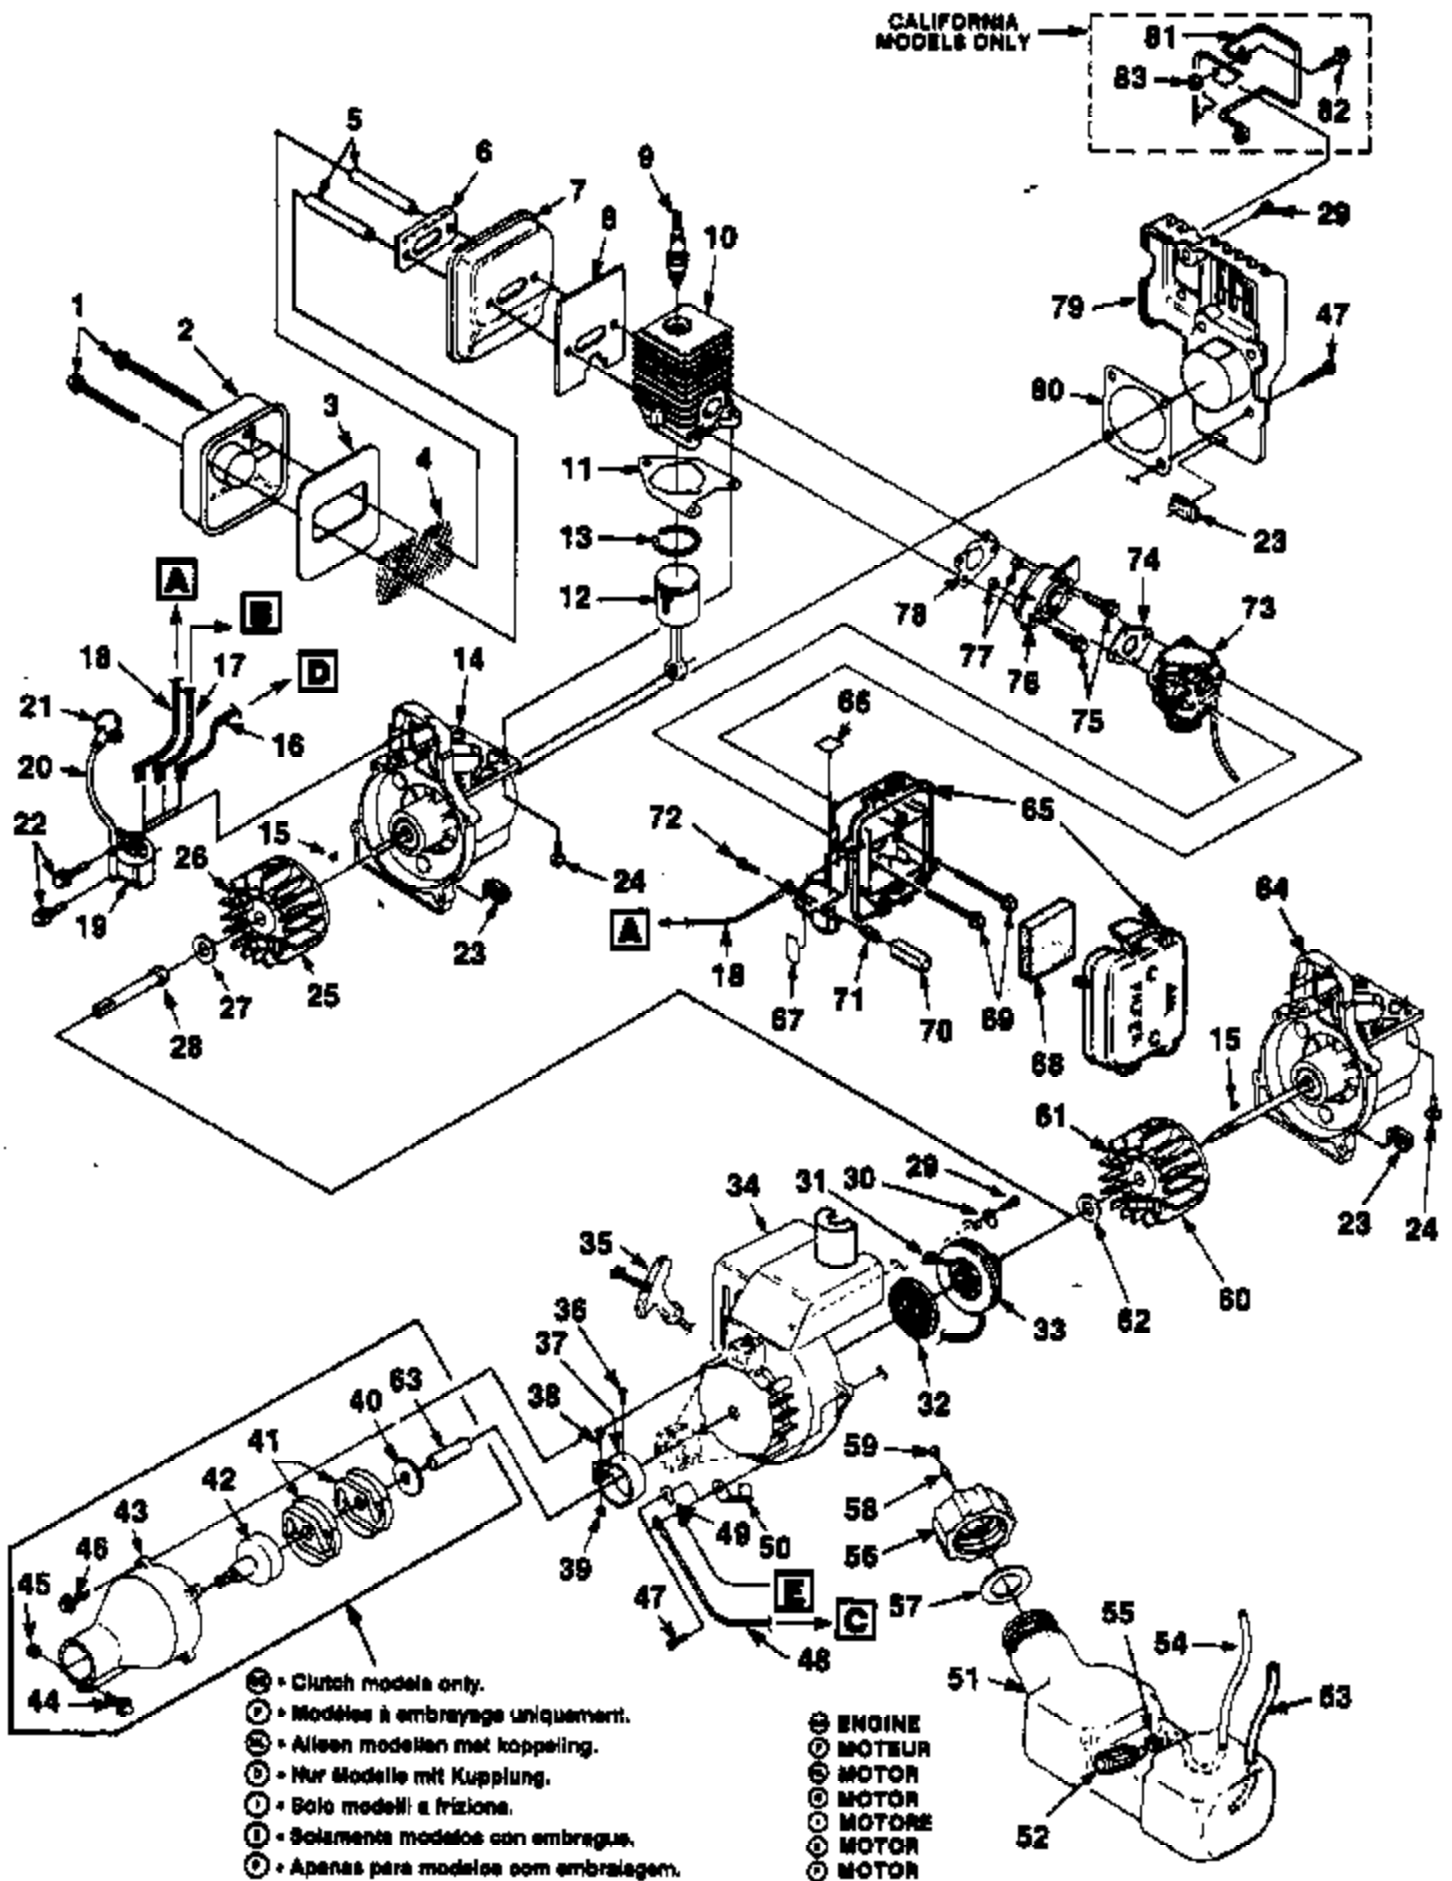

Ref #	Part Number	Qty	Description
1	88060	2	SCREW- (10-24 x 2 1/2")
2	A98780	1	COVER- Muffler
3	98782	1	BAFFLE- Muffler
4	98784A	1	SCREEN- Spark
5	98860A	2	SPACER- Muffler
6	98783	1	PLATE- Reinforcing
7	A01323	1	BODY- Muffler
8	98786B	1	GASKET- Muffler
9	96169S	1	SPARK PLUG (DJ7Y)
	79252	1	SPARK PLUG (RDJ7Y) (Int'l)
10	A00108	1	CYLINDER & GASKET (ST-145,ST-155,ST-175BCST-175C,ST-175G,ST-185BC,ST-
11	03703A	1	GASKET- Cylinder
	A03785A	1	CYLINDER & GASKET (HLT-16,HLT-17C,HLT-28,HBC-18,HBC-30,HBC-30B)
12	03703A	1	GASKET- Cylinder
	A04258	1	PISTON & ROD ASSEMBLY (ST-145,ST-155,ST-175BC,ST-175C,ST-175G,ST-185BC
13	96935	1	RING- Piston
	A03705	1	PISTON & ROD ASSEMBLY (HLT-16,HLT-17C,HLT-28,HBC-18,HBC-30,HBC-30B)
14	03179	2	RING- Piston
	A00517	1	CRANKCASE (ST-145, ST-155, ST-175G, ST-275, GST, HGT)
15	A00574	1	CRANKCASE (HLT-16, HLT-28)
16	69250	1	KEY- Woodruff
17	A00681	1	LEAD- Electrical (ST-385BC, HBC-30, HBC-30B)
	A98918	1	LEAD- Electrical (ST-175BC,ST-175C,ST-185BC,ST-285BC,HLT-17C,HBC-18)
18	A98809	1	LEAD- Electrical (ST-145,ST-155,ST-175G,ST-275,GST,HGT,HLT-16,HLT-28
19	94711CS	1	MODULE- Ignition
20	69326	1	LEAD- High-Tension
21	A33055	1	TERMINAL- High-Tension
22	82540	2	SCREW- Taptite (8-32 x 1")
23	98792	3	BUMPER- Rubber
24	82569	3	SCREW- (10-24 x 3/4") (T-27)
25	A04158	1	ROTOR (ST-145, ST-155, ST-175G, ST-275, HGT, GST, HLT-16, HLT-28)
26	A70285E	1	KIT- Starter pawl
27	84065	1	WASHER- Flat (5/16") (ST-145,ST-155,ST-175GST-275,GST,HGT,HLT-16,HLT
28	98795A	1	CONNECTOR- Drive (ST-145, ST-155, ST-175G, ST-275, HLT-16, HLT-28)
29	82541	4	SCREW- Plastite (10 x 1/2")
30	98791	1	BRACKET- Retaining
31	9789902	1	ROPE- Starter (42")
32	A98773	1	SPRING & CONTAINER
33	98770	1	PULLEY- Starter
34	A02576B	1	HOUSING Engine (ST-175BC,ST-175C,ST-185BC,ST-285BC,ST-385BC,HLT-17