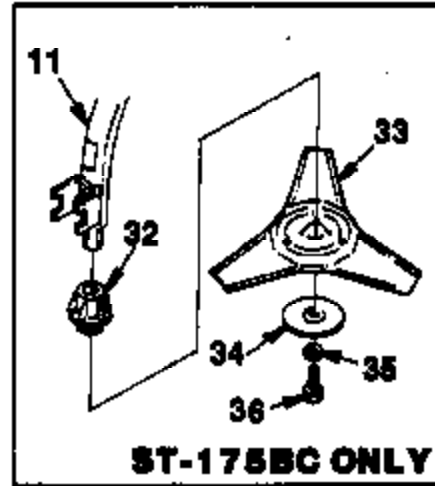

* ST-145, ST-155, ST-175, ST-175G, ST-175C, ST-175BC, HGT, GST, HLT-18, HLT-17C

Ref #	Part Number	Qty	Description
D-98935-A	D98935A	1	Saw Blade
18453	18453	1	Grease, Multi-Purpose
DA-00714-A	DA00714A	1	Machete Blade
23488C	23488C	1	Thread Locking Compound
24306	24306	1	Module Air Gap Shim
A-04191	A04191	1	Grass Anti Wrap Kit ST-145, ST-155, ST-175, ST-175G, ST-175C, ST-175BC, HGT, GST, HLT-16, HLT-17C
JA313164	JA313164	1	Ignition Test Spark Plug
9477299	9477299	1	Rubber Tubing (10 ft.) (3.05 m)
98052-A	98052A	1	Starter Rope (250 ft. Reel) (76 m)
03959-04	0395904	1	Replacement String (3 lb. box) (0.095 dia.)
24982-03	2498203	1	Torx Bit (for clutch drum) T25
18566-01	1856601	1	Torx Drive Bit T-27

Ref #	Part Number	Qty	Description
33	DA02616A	1	BLADE- Weed (ST-175BC, HLT-17C)
34	00580	1	WASHER- Cupped (ST-175BC, HLT-17C)
35	83030	1	WASHER (ST-175BC, HLT-17C)
36	80085	1	SCREW (ST-175BC, HLT-17C)
37	95231	1	PLATE- Indicating (ST-1 75C, ST-1 75BC, HLT-17C)
38	72084A1	1	NUT (ST-175C, ST-175BC, HLT-17C)
39	93653	1	SWITCH- Toggle (ST-175C, ST-175BC, HLT-17C)
40	A98918	1	LEAD- Electrical (ST-175C, ST-175BC, HLT-17C)
41	A98919	1	A LEAD- Ground (ST-175C, ST-175BC, HLT-17C)
42	DA92703B	1	HARNESS w/connector (GST, ST-175BC, HLT-17C)
43	A02951	1	HANDLE BAR ("J") (HLT-17C)
44	94474B	1	GRIP (HLT-17C)