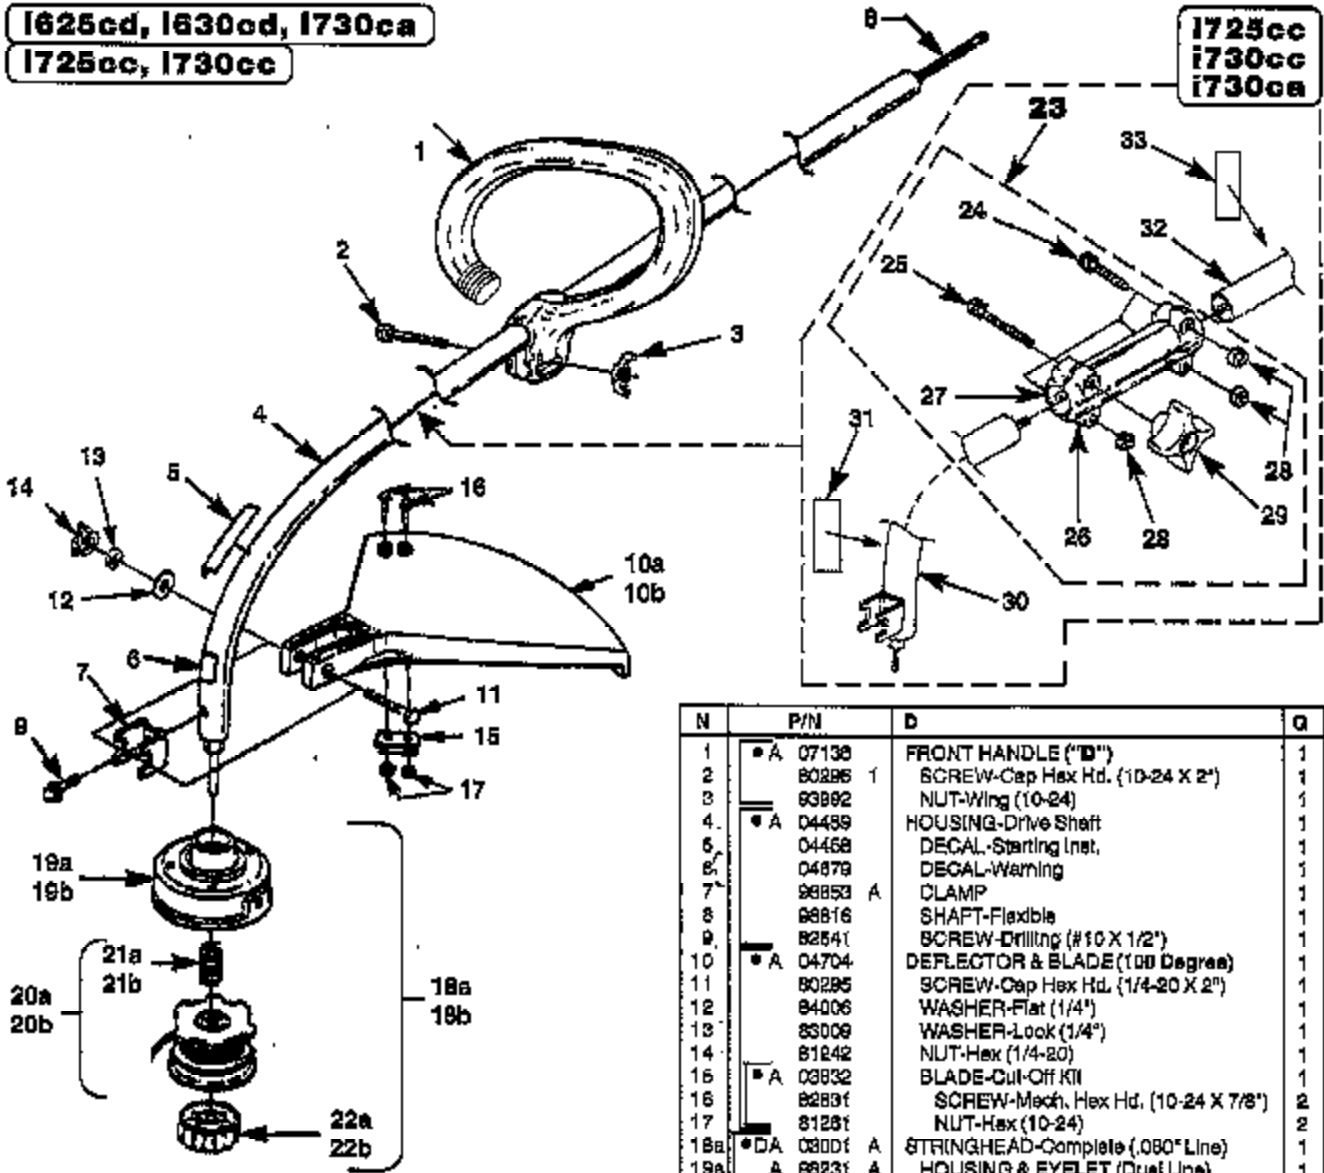

1625cd, 1630cd, 1730ca
1725cc, 1730cc

1725cc
1730cc
1730ca

N	P/N	D	Q
1	• A 07130	FRONT HANDLE ("D")	1
2	80285	SCREW-Cap Hex Hd. (10-24 X 2")	1
3	83882	NUT-Wing (10-24)	1
4	• A 04459	HOUSING-Drive Shaft	1
5	04458	DECAL-Starting Inst.	1
6	04679	DECAL-Warning	1
7	98853	A CLAMP	1
8	88816	SHAFT-Flexible	1
9	82541	SCREW-Drilling (#10 X 1/2")	1
10	• A 04704	DEFLECTOR & BLADE (100 Degree)	1
11	80285	SCREW-Cap Hex Hd. (1/4-20 X 2")	1
12	84006	WASHER-Flat (1/4")	1
13	83009	WASHER-Lock (1/4")	1
14	81242	NUT-Hex (1/4-20)	1
16	• A 03832	BLADE-Cut-Off Kit	1
16	82831	SCREW-Mech. Hex Hd. (10-24 X 7/8")	2
17	81281	NUT-Hex (10-24)	2
18a	• DA 03001	A STRINGHEAD-Complete (.080" Line)	1
19a	• A 98231	A HOUSING & EYELET (Dual Line)	1
20a	• DA 98912	E SPOOL & STRING & SPRING (.080" Line)	1
21a	08713	SPRING-Compression	1
22a	DA 98868	A RETAINER-Spool (R.H. Thread, Black)	1

1630cd, 1730cc, 1730ca

18b	• DA 04581	A STRINGHEAD COMPLETE (.086" Line)	1
19b	A 98231	A HOUSING & EYELET (Dual Line)	1
20b	• DA 02588	C SPOOL & STRING & SPRING (.085" Line)	1
21b	08713	SPRING-Compression	1
22b	DA 98868	A RETAINER-Spool (R.H. Thread, Black)	1

1730ca

23	• A 07901	COUPLER ASSEMBLY	1
24	82278	BOLT-Hex Hd.	3
25	80295	SCREW-Cap Hex (1/4-20 x 2")	1
26	GM 23811	1 SPLIT BOOM (L.H.)	1
27	GM 23611	2 SPLIT BOOM (R.H.)	1
28	81267	NUT-Hex (1/4-20)	3
28	GM 28520	4 KNOB	1
30	• A 07903	DRIVE SHAFT HOUSING- Curved (Lower)	1
31	04154	DECAL-Warning	1
7	98859	A CLAMP	1
9	82541	SCREW-Drilling (#10 X 1/2")	1
32	• A 07802	DRIVE SHAFT HOUSING- (Upper)	1
33	04458	DECAL-Start Instructions	1

No. N° Nr. Nr. N° N° No. No. N° N°	N	Part No.	P/N
		Pièces N°	
DESCRIPTION	D	Teil Nr.	P/N
		Pezzo N°	
Quantity Quantités Anzahl Menge Quantidade Cantidad Quantidade	Q	Assembles	A
		Ensembles	
		Assemblages	
		Composés	
		Conjuntos	
		Conjuntos