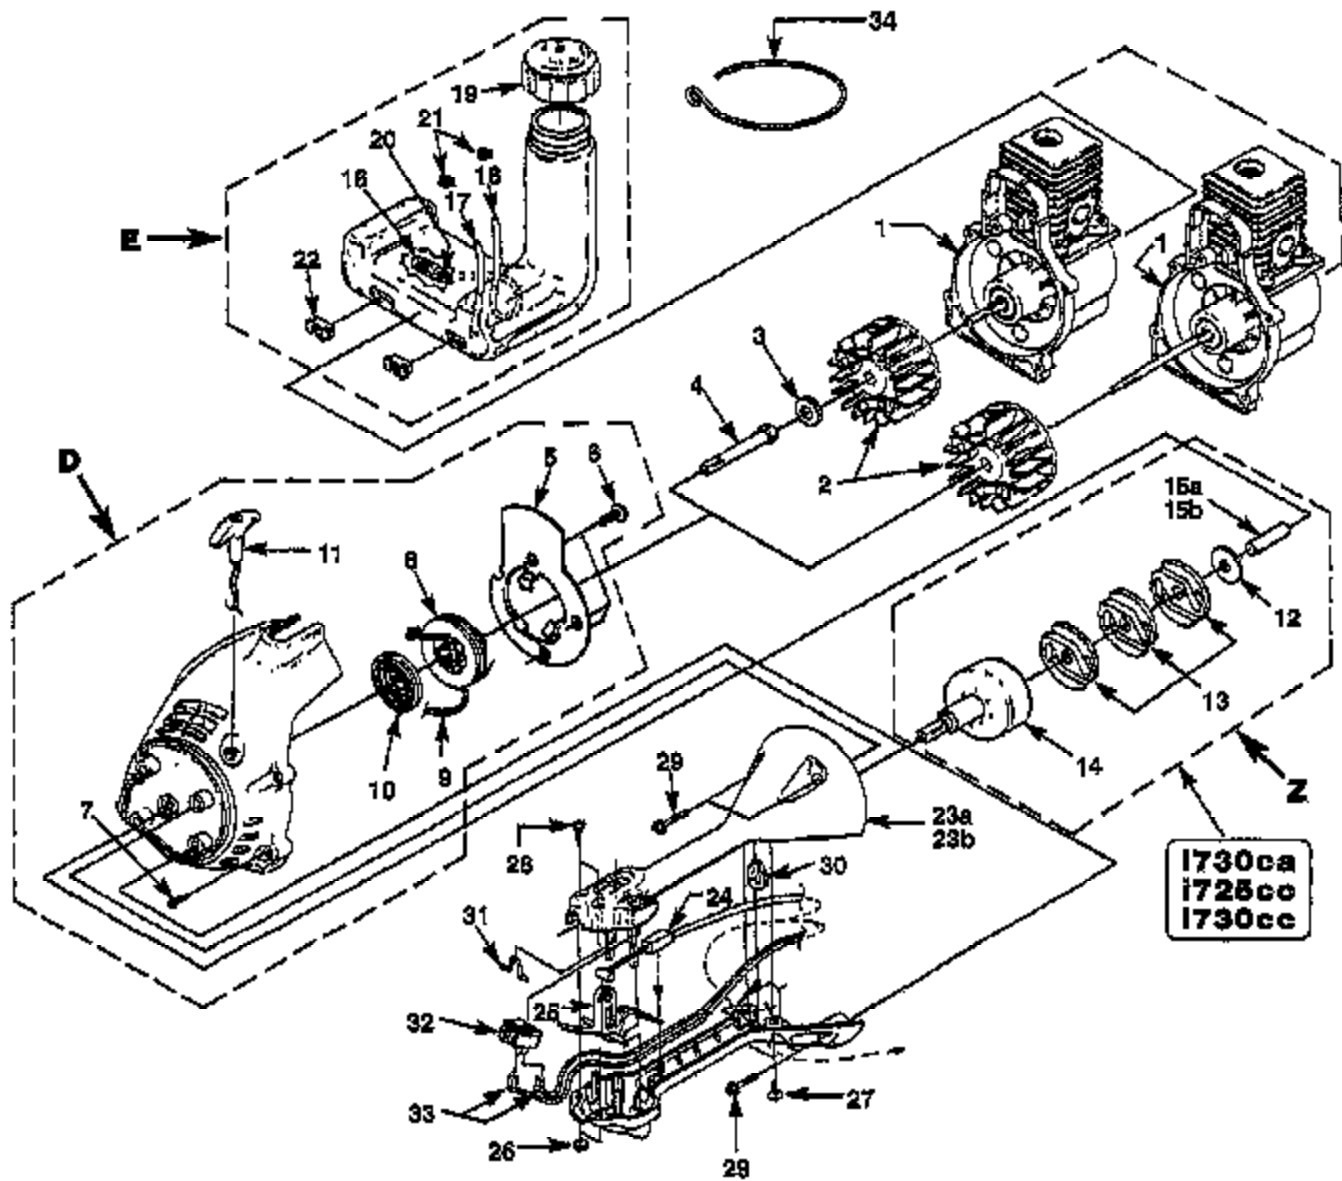

N	P/N	D	Q
1	*	SHORT BLOCK (Ref. Pg. 2: 1a, 1b)	1
2	•A 04158	ROTOR w/ Starter Pawls	1
3	84085	WASHER-Flat (5/16)	1
4	98795 A	CONNECTOR-Drive	1
D	•A 07143	COMPLETE STARTER ASSEMBLY	1
5	06541 A	PLATE-Baffle	1
6	52546	SCREW-Plastic (6-16 X 5/8")	3
7	82538	SCREW-Thread Form. (10-24 X 3/4")	4
8	96770 A	PULLEY-Starter	1
9	97899 02	ROPE-Starter (42")	1
10	•A 96773 A	SPRING & CONTAINER	1
11	06598	GRIP-Starter	1
Z	•A 04655	CLUTCH & DRUM KIT (i730cc, i725cc, i730cc)	1
12	98929 A	WASHER-Flat	1
13	00242	CLUTCH	1
14	A 09485 A	CONNECTOR & DRUM	1
15a	03866 1	SPACER (30CC) 3 Shoe Clutch	1
15b	03866 2	SPACER (25CC) 2 Shoe Clutch	1

N	P/N	D	Q
E	•A 07141 B	FUEL TANK COMPLETE	1
16	49422	FILTER-Fuel	1
17	94772 22	TUBING-Rubber (5 1/2")	1
18	94772 28	TUBING-Rubber (7")	1
19	A 07234	FUEL CAP	1
20	88258	CLAMP	1
21	93425	CLAMP	2
22	98792	BUMPER-Rubber	4
23a	•A 07144	CONTROL HANDLE (W/O Switch)	1
24	06803 A	CABLE-Throttle	1
25	08805	TRIGGER	1
26	81208	NUT-Hex (#10-24)	2
27	82587	SCREW-Plastic (#10-14 X 7/8")	2
28	82555	SCREW-Machine (#10-24 X 1 1/4")	2
29	82558	SCREW-Plastic (#10-14 X 1 1/8")	4
30	06820	STOP-Drive Shaft	1
31	06802	HOOK-Strap	1
23b	•A 07155	CONTROL HANDLE (Ignition Switch Module) (Includes 24-31)	1
32	07820	SWITCH-Rocker	1
33	A 07149	LEADS-Electrical	2
34	07183	SUPPORT-Wire	1