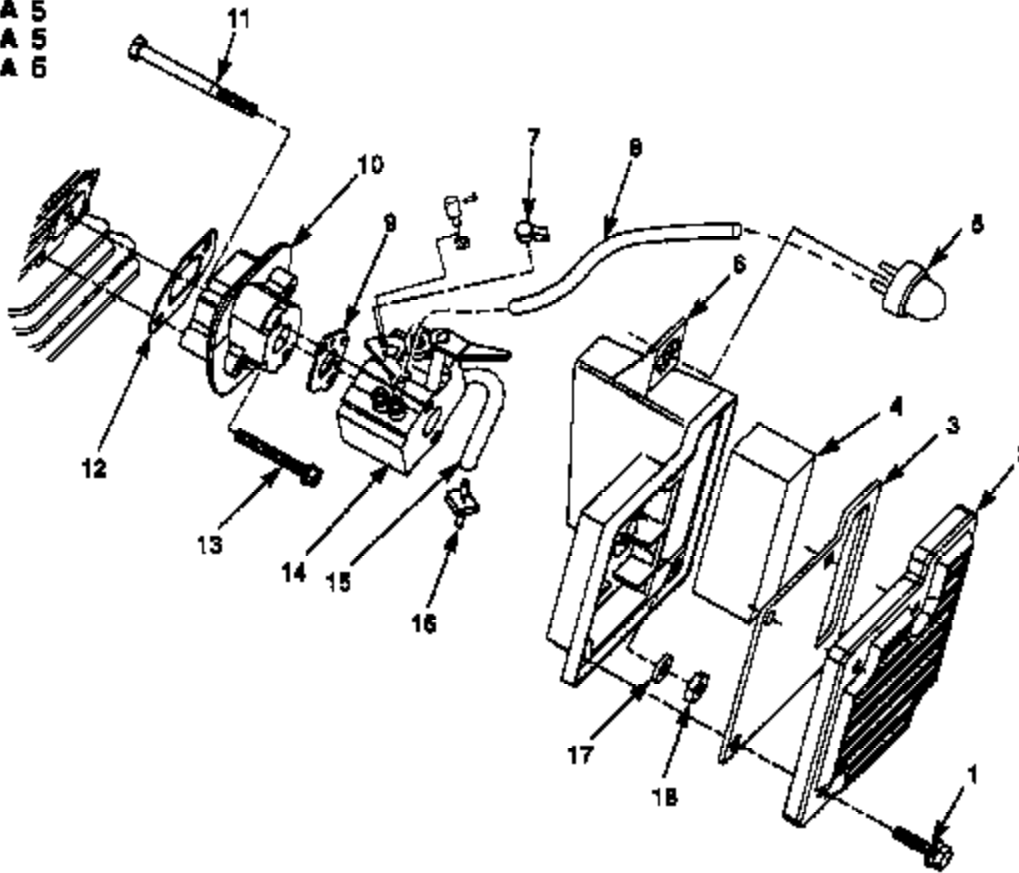

- ⑤ FIGURE 5
- ⑦ FIGURE 5
- ⑧ FIGURE 5
- ⑨ ABILDUNG 5
- ⑩ FIGURA 5
- ⑪ FIGURA 5
- ⑫ FIGURA 5

N	P/N	D	Q
1	88079	SCREW-Sems Hex Hd (1/4-20 X 7/8")	4
2	02065	COVER-Air Filter	1
3	02040	FILTER-Felt Air	1
4	02039	FILTER-Foam Air	1
5	01183	BULB-Primer	1
6	A-03313	AIR FILTER BOX	1
7	03482	CAP-Limit (PBC-4000)	1
	03483	CAP-Limit (PBC-3800)	1
8	01438-20	TUBING-Rubber	1
9	65016	GASKET-Carburetor	1
10	02074	SPACER-Carburetor	1
11	02075	SCREW-Carburetor Spacer (8-32 X 2")	1
12	01028	GASKET-Carburetor Spacer	1
13	88045	SCREW-Sems Hex Hd (8-32 X 1 1/4")	2
14	A-03894	CARBURETOR-Walbro (PBC-3800)	1
	A-03893	CARBURETOR-Zama (PBC-4000)	1
15	04772-20	TUBING-Rubber (5")	1
16	02067	FITTING-Fuel Inline	1
17	84103-1	WASHER-Flat	2
18	81009	NUT-Hex Machine	2