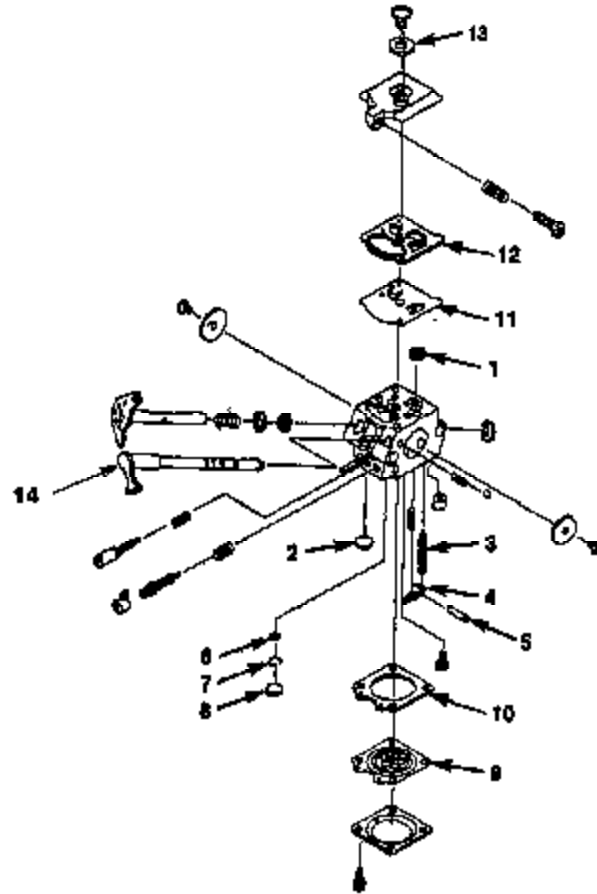

A-03893-A (C1Q-H19B) ZAMA

A-03894-A (WT-226A) WALBRO

- ⓐ Repair Kit (1-10) 03172
- ⓑ Jeu de réparation
- ⓒ Reparatieset
- ⓓ Reparatursatz
- ⓔ Kit per riparazioni
- ⓕ Juego de reparación
- ⓖ Jogo de reparação

- ⓐ Gasket/Diaphragm Kit (1-4) A-03804
- ⓑ Jeu joint/diaphragme
- ⓒ Pakking/membraan set
- ⓓ Dichtung/Membrane-Satz
- ⓔ Kit diaframma/guarnizione
- ⓕ Conjunto junta/diafragma
- ⓖ Jogo de juntas vendentes/diafragmas

- ⓐ Repair Kit (1-13) A-04042
- ⓑ Jeu de réparation
- ⓒ Reparatieset
- ⓓ Reparatursatz
- ⓔ Kit per riparazioni
- ⓕ Juego de reparación
- ⓖ Jogo de reparação

- ⓐ Gasket/Diaphragm Kit (8-13) A-04041
- ⓑ Jeu joint/diaphragme
- ⓒ Pakking/membraan set
- ⓓ Dichtung/Membrane-Satz
- ⓔ Kit diaframma/guarnizione
- ⓕ Conjunto junta/diafragma
- ⓖ Jogo de juntas vendentes/diafragmas

- ⓐ Choke Lever and Rod (14) 03188
- ⓑ Manette et tige de starter
- ⓒ Chokehendel en stang
- ⓓ Startklappenhebel und stange
- ⓕ Asta e leva dell'aria
- ⓖ Valvula y palanca del estrangulador
- ⓖ Alavanca e vareta do atogador