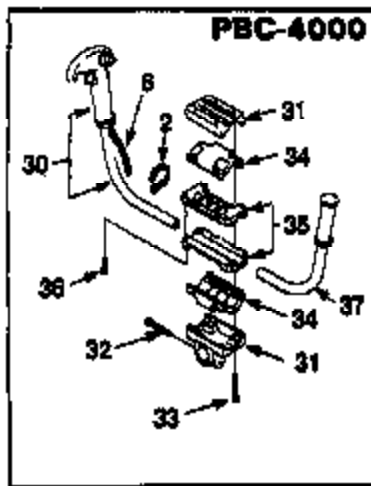

- ④ FIGURE 4
- ① FIGURE 4
- ② FIGURA 4
- ③ ABBILDUNG 4
- ④ FIGURA 4
- ⑤ FIGURA 4