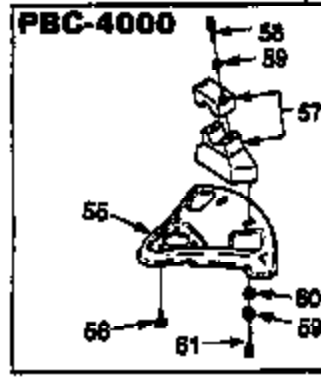

N	P/N	D	Q	
			3800	4000
30	A-03188 A-07303	HANDLE BAR & THROTTLE (R H) HANDLE BAR & THROTTLE (R H) (UT15069-D)		1
31	A-03947	HOUSING ASSEMBLY		1
32	03943	SCREW-Bracket (M5 X 30)		1
33	03944	SCREW-Machine (M5 X 40)		4
34	A-03945	JOINT-Rubber		1
35	A-03946	CAST JOINT ASSEMBLY		1
36	03942	SCREW-Socket (M5 X 25)		4
37	A-03288 A-07302	HANDLE BAR-Left HANDLE BAR & GRIP (UT15069-D)		1
38	A-00589	THROTTLE & SWITCH	1	
39	B1417	NUT-Hex	1	
40	B8183	SCREW-Pan Hd (M4 X 25)	1	
41	B2528	SCREW-Thread Form (6 X 3/8")	1	
42	B3086	WASHER-Look	1	
43	A-00690	HANDLE BAR-Right	1	
44	A-04049	BRACKET-Handle Bar	1	
45	04011	SCREW & WASHER	6	

N	P/N	D	Q	
			3800	4000
46	A-00581	HANDLE BAR-Left	1	
47	03155	GRASS SHIELD	1	
48	A-03152-A	DEFLECTOR-Bracket Kit	1	
49	03998	SCREW & WASHER (Socket Hd)	2	
50	04003	SCREW-Machine (6MM)	2	
51	04004	WASHER-Flat	2	
52	03393	RING-Grass Shield	1	
53	B8182	SCREW-Machine Hex (M5 X 10)	3	
54	A-04519	GRASS DEFLECTOR KIT		1
55	04382-1	GUARD-Blade (10")		1
56	B8182	SCREW-Machine Hex Sems (M5 X 10)		3
57	A-04050	GUARD-Stand		1
58	B8190	SCREW-Bracket Hd (M5 X 25)		2
59	B8313	WASHER-Lock (M6)		4
60	B8405	WASHER-Flat (M6)		2
61	B8181	SCREW-Socket Hd (M6 X 12)		2