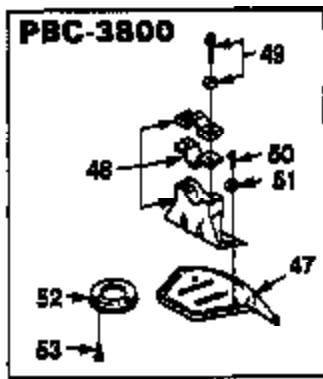

- ⊕ FIGURE 3
- ⊕ FIGURE 3
- ⊕ FIGUR 3
- ⊕ ABBILDUNG 3
- ⊕ FIGURA 3
- ⊕ FIGURA 3
- ⊕ FIGURA 3

N	P/N	D	Q	
			3800	4000
1	04499	DRIVESHAFT	1	
	03017	DRIVESHAFT		1
2	JA-99138-B	TIE-Cable	2	3
3	02077-A	CABLE-Throttle	1	1
4	00587-A	GRIP/HIP PAD	1	
	03018	GRIP/HIP PAD		1
5	00797	SPRING-Tension	1	
6	A-03928	SLEEVING	1	1
7	04602	BAND-Hanger	1	
	02083	BAND-Hanger		1
8	00577	NUT-Hex	1	1
9	04025	BOLT & WASHER	1	1
10	02836	HARNES-Shoulder	1	1
11	A-04600	HOUSING-Driveshaft	1	
12	02986	DECAL-Warning	1	
11	A-04052	HOUSING-Driveshaft		1
12	02985	DECAL-Warning		1

- ④ FIGURE 4
- ① FIGURE 4
- ② FIGURA 4
- ③ ABBILDUNG 4
- ④ FIGURA 4
- ⑤ FIGURA 4

N	P/N	D	Q	
			3800	4000
30	A-03188 A-07303	HANDLE BAR & THROTTLE (R H) HANDLE BAR & THROTTLE (R H) (UT15069-D)		1
31	A-03947	HOUSING ASSEMBLY		1
32	03943	SCREW-Bracket (M5 X 30)		1
33	03944	SCREW-Machine (M5 X 40)		4
34	A-03945	JOINT-Rubber		1
35	A-03946	CAST JOINT ASSEMBLY		1
36	03942	SCREW-Socket (M5 X 25)		4
37	A-03288 A-07302	HANDLE BAR-Left HANDLE BAR & GRIP (UT15069-D)		1
38	A-00589	THROTTLE & SWITCH	1	
39	B1417	NUT-Hex	1	
40	B8183	SCREW-Pan Hd (M4 X 25)	1	
41	B2528	SCREW-Thread Form (6 X 3/8")	1	
42	B3086	WASHER-Look	1	
43	A-00690	HANDLE BAR-Right	1	
44	A-04049	BRACKET-Handle Bar	1	
45	04011	SCREW & WASHER	6	