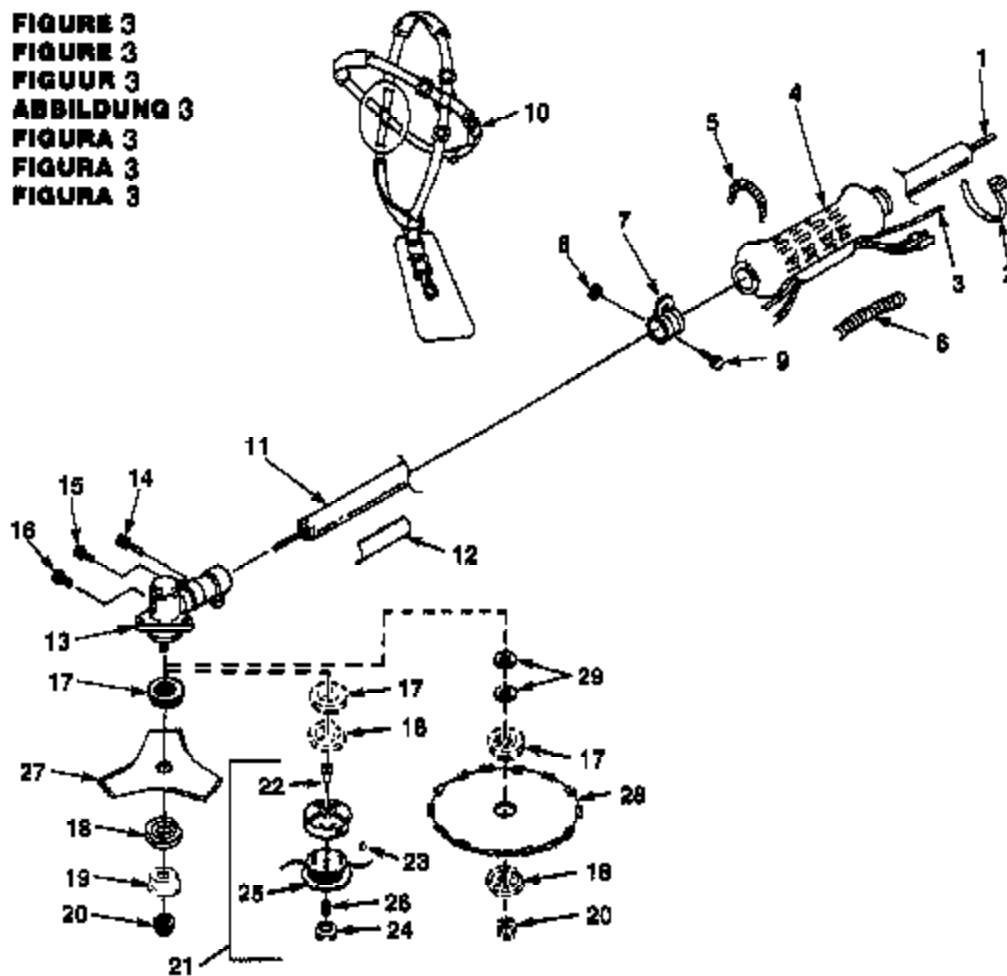

- ⊕ FIGURE 3
- ⊕ FIGURE 3
- ⊕ FIGUR 3
- ⊕ ABBILDUNG 3
- ⊕ FIGURA 3
- ⊕ FIGURA 3
- ⊕ FIGURA 3

N	P/N	D	Q	
			3800	4000
1	04499	DRIVESHAFT	1	
	03017	DRIVESHAFT		1
2	JA-99138-B	TIE-Cable	2	3
3	02077-A	CABLE-Throttle	1	1
4	00587-A	GRIP/HIP PAD	1	
	03018	GRIP/HIP PAD		1
5	00797	SPRING-Tension	1	
6	A-03928	SLEEVING	1	1
7	04602	BAND-Hanger	1	
	02083	BAND-Hanger		1
8	00577	NUT-Hex	1	1
9	04025	BOLT & WASHER	1	1
10	02836	HARNES-Shoulder	1	1
11	A-04600	HOUSING-Driveshaft	1	
12	02986	DECAL-Warning	1	
11	A-04052	HOUSING-Driveshaft		1
12	02985	DECAL-Warning		1

N	P/N	D	Q	
			3800	4000
13	A-04495	GEAR HEAD	1	
14	03993	SCREW-Cap	1	
15	03994	SCREW & WASHER-Mach (M6)	1	
16	04111	SCREW-Grease	1	
17	04579	WASHER-Blade	1	
18	03996	WASHER-Blade	1	
19	02258	NUT-Guard	1	
20	03997	NUT-Gear Head	1	
13	A-02115	GEAR HEAD		1
14	04112	SCREW & WASHER		1
17	04185	WASHER-Blade		1
18	04186	WASHER-Blade (Flat)		1
20	03997	NUT-Gear Head		1
21	A-04019	STRINGHEAD-Complete	1	1
22	04139	CONNECTOR-Drive	1	1
23	04021	EYELET	1	1
24	04123	KNOB (L H)	1	1
25	04125	SPOOL w/Line	1	1
26	04121	SPRING	1	1
27	03164-1	BLADE-Tr-Arb (10")	1	1
28	A-03928	MACHETE BLADE KIT		1
29	24548	SPACER		2