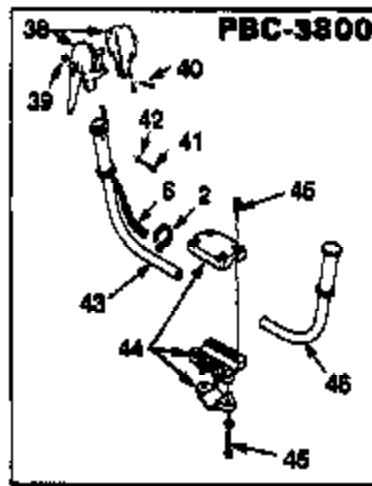

- ④ FIGURE 4
- ① FIGURE 4
- ② FIGURA 4
- ③ ABBILDUNG 4
- ④ FIGURA 4
- ⑤ FIGURA 4