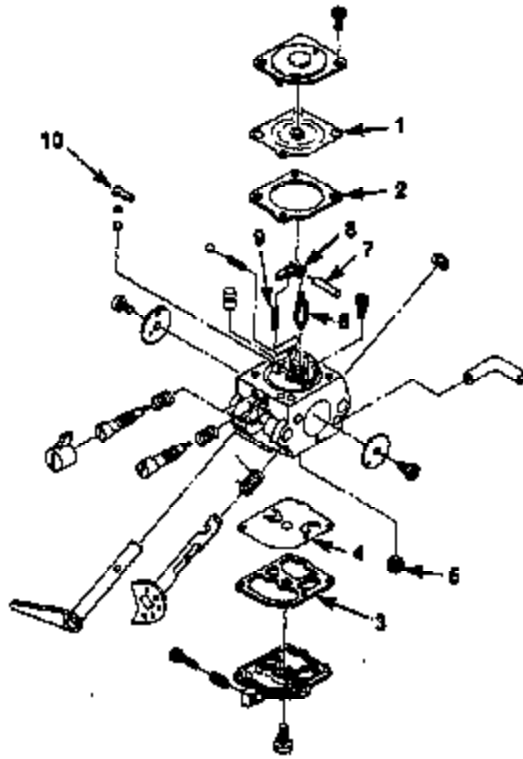

A-03893-A (C1Q-H19B) ZAMA

A-03894-A (WT-226A) WALBRO

- ⓐ Repair Kit (1-10) 03172
- ⓑ Jeu de réparation
- ⓒ Reparatieset
- ⓓ Reparatursatz
- ⓔ Kit per riparazioni
- ⓕ Juego de reparación
- ⓖ Jogo de reparação

- ⓐ Gasket/Diaphragm Kit (1-4) A-03804
- ⓑ Jeu joint/diaphragme
- ⓒ Pakking/membraan set
- ⓓ Dichtung/Membrane-Satz
- ⓔ Kit diaframma/guarnizione
- ⓕ Conjunto junta/diafragma
- ⓖ Jogo de juntas vendentes/diafragmas

- ⓐ Repair Kit (1-13) A-04042
- ⓑ Jeu de réparation
- ⓒ Reparatieset
- ⓓ Reparatursatz
- ⓔ Kit per riparazioni
- ⓕ Juego de reparación
- ⓖ Jogo de reparação

- ⓐ Gasket/Diaphragm Kit (8-13) A-04041
- ⓑ Jeu joint/diaphragme
- ⓒ Pakking/membraan set
- ⓓ Dichtung/Membrane-Satz
- ⓔ Kit diaframma/guarnizione
- ⓕ Conjunto junta/diafragma
- ⓖ Jogo de juntas vendentes/diafragmas

- ⓐ Choke Lever and Rod (14) 03188
- ⓑ Manette et tige de starter
- ⓒ Chokehendel en stang
- ⓓ Startklappenhebel und stange
- ⓕ Asta e leva dell'aria
- ⓖ Valvula y palanca del estrangulador
- ⓖ Alavanca e vareta do atogador