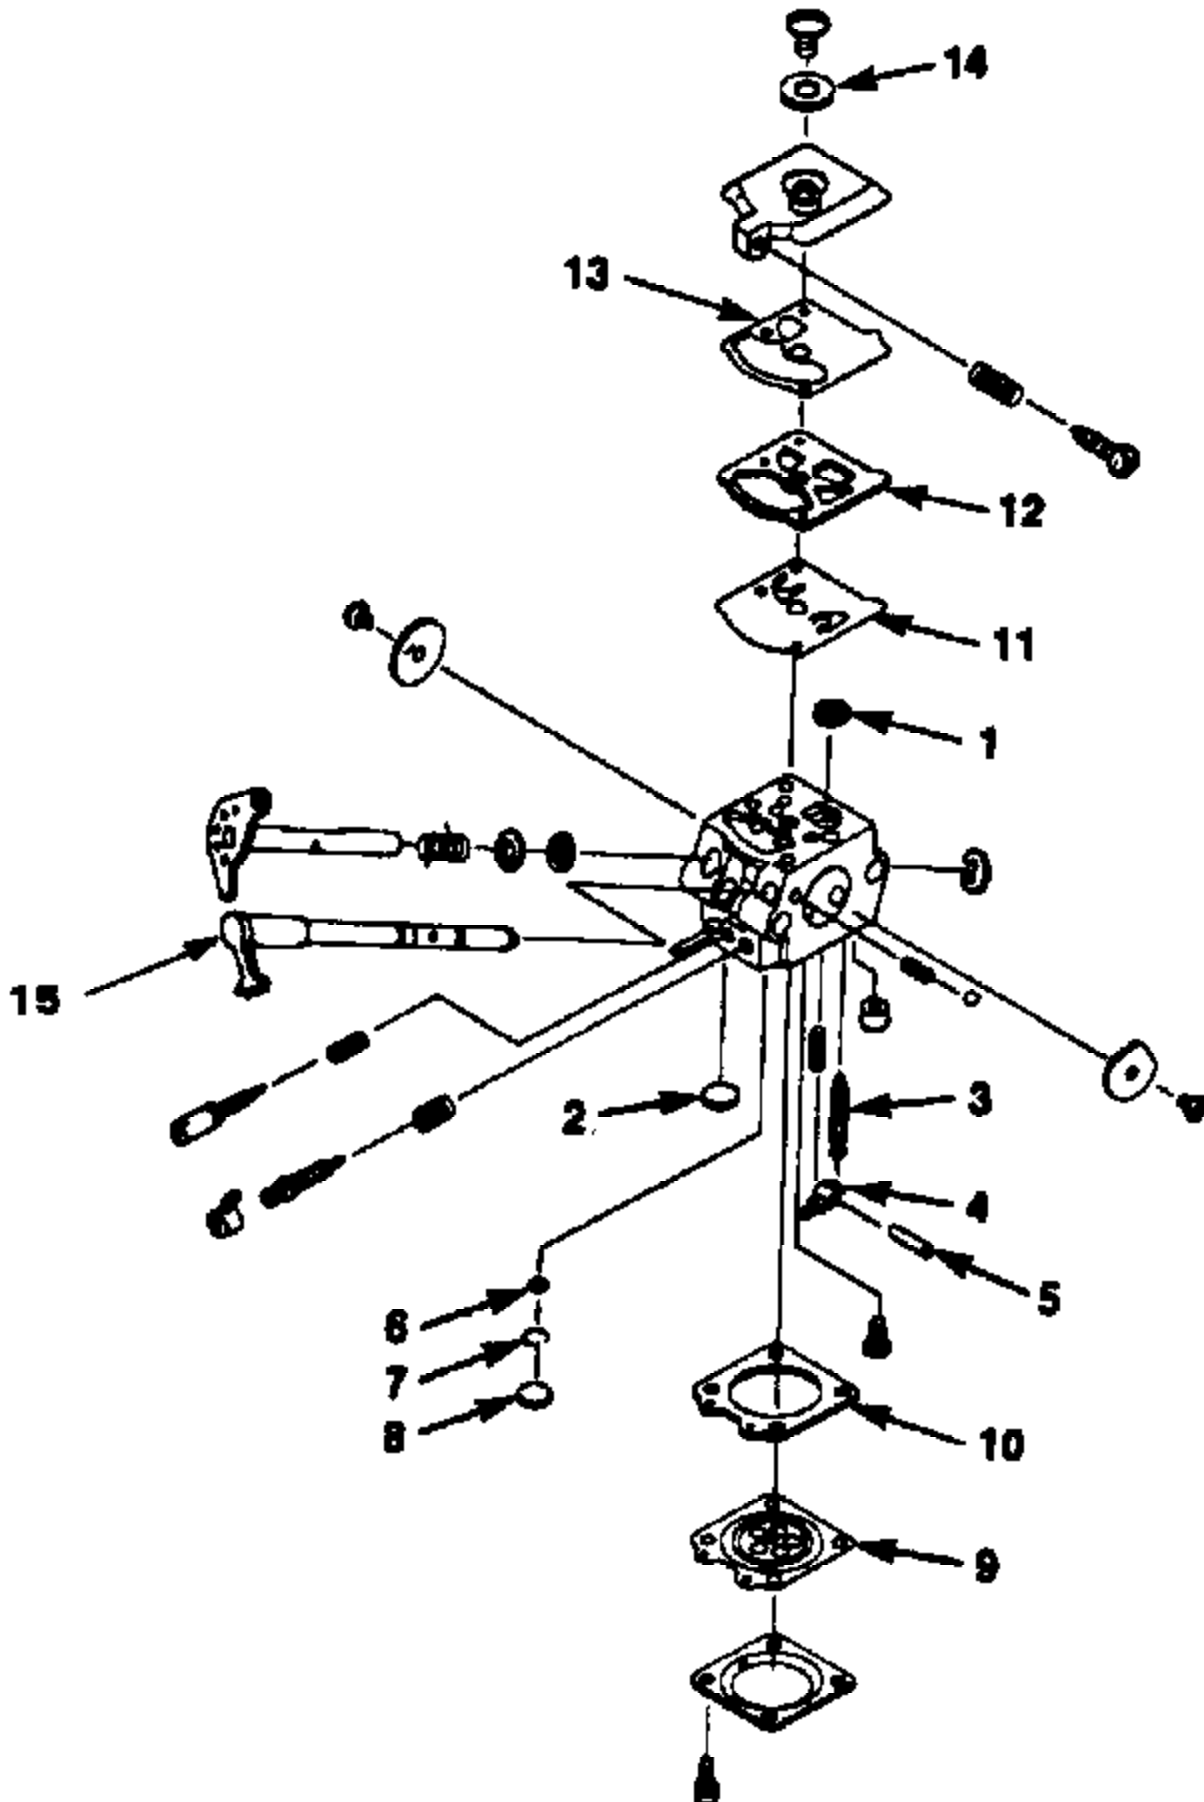

Ref #	Part Number	Qty	Description
1	A-04042		Repair Kit Includes Ref. #1 - 14.
2	A-04042		Repair Kit Includes Ref. #1 - 14.
3	A-04042		Repair Kit Includes Ref. #1 - 14.
4	A-04042		Repair Kit Includes Ref. #1 - 14.
5	A-04042		Repair Kit Includes Ref. #1 - 14.
6	A-04042		Repair Kit Includes Ref. #1 - 14.
7	A-04042		Repair Kit Includes Ref. #1 - 14.
8	A-04042		Repair Kit Includes Ref. #1 - 14.
9	A-04042		Repair Kit Includes Ref. #1 - 14.
9	A-04041		Gasket/Diaphragm Kit Includes Ref. #9 - 14.
10	A-04042		Repair Kit Includes Ref. #1 - 14.
10	A-04041		Gasket/Diaphragm Kit Includes Ref. #9 - 14.
11	A-04042		Repair Kit Includes Ref. #1 - 14.
11	A-04041		Gasket/Diaphragm Kit Includes Ref. #9 - 14.
12	A-04042		Repair Kit Includes Ref. #1 - 14.
12	A-04041		Gasket/Diaphragm Kit Includes Ref. #9 - 14.
13	A-04042		Repair Kit Includes Ref. #1 - 14.
13	A-04041		Gasket/Diaphragm Kit Includes Ref. #9 - 14.
14	A-04042		Repair Kit Includes Ref. #1 - 14.
14	A-04041		Gasket/Diaphragm Kit Includes Ref. #9 - 14.
15	03188		CHOKE LEVER AND ROD