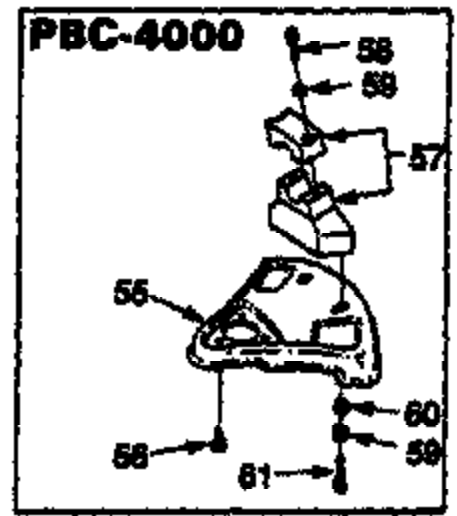

Ref #	Part Number	Qty	Description
2			UNKNOWN
6			UNKNOWN
30	A-03168	1	HANDLE BAR & THROTTLE (R.H.)
31	A-03947	1	HOUSING ASSEMBLY Includes Items 32 and 33.
32	03943	1	SCREW-Socket (M5 X 30)
33	03944	4	SCREW-Machine (M5 X 40)
34	A-03945	1	JOINT-Rubber
35	A-03946	1	CAST JOINT ASSEMBLY Includes Item 36.
36	03942	4	SCREW-Socket (M5 X 25)
37	A-03268	0	HANDLE BAR-Left Not used on 4000.
38	A-00593	0	THROTTLE & SWITCH Not used on 4000.
39	81417	0	NUT-Hex Not used on 4000.
40	88183	0	SCREW-Pan Hd. (M4 X 25) Not used on 4000.
41	82528	0	SCREW-Thread Form. (6 X 3/8") Not used on 4000.
42	83086	0	WASHER-Lock Not used on 4000.
43	A-00590	0	HANDLE BAR-Right Not used on 4000.
44	A-04049	0	BRACKET-Handle Bar Not used on 4000.
45	04011	0	SCREW & WASHER Not used on 4000.
46	A-00591	0	HANDLE BAR-Left Not used on 4000.
47	03155	0	GRASS SHIELD Not used on 4000.
48	A03152A	0	DEFLECTOR-Bracket Kit Includes Items 49 - 51. Not used on 4000.
49	03998	0	SCREW & WASHER (Socket Hd.) Not used on 4000.
50	04003	0	SCREW-Machine (6MM) Not used on 4000.
51	04004	0	WASHER-Flat Not used on 4000.
52	03393	0	RING-Grass Shield Not used on 4000.
53	88182	0	SCREW-Machine Hex (M5 X 10) Not used on 4000.
54	A-04519	1	GRASS DEFLECTOR KIT
55	043821	1	GUARD-Blade (10")
56	88182	3	SCREW-Machine Hex Sems (M5 X 10)
57	A-04050	1	GUARD-Stand Includes Items 58 - 61.
58	88180	2	SCREW-Socket Hd. (M5 X 25)
59	88313	4	WASHER-Lock (M6)
60	88405	2	WASHER-Flat (M6)
61	88181	2	SCREW-Socket Hd. (M6 X 12)