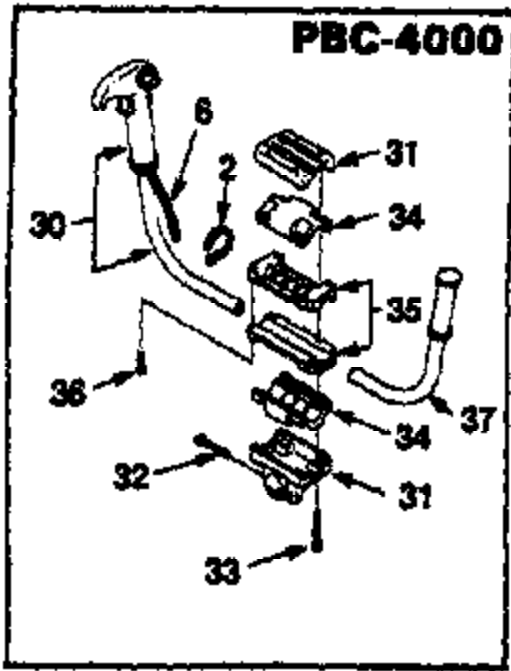

Ref #	Part Number	Qty	Description
2			UNKNOWN
6			UNKNOWN
30	A-03168	1	HANDLE BAR & THROTTLE (R.H.)
31	A-03947	1	HOUSING ASSEMBLY Includes Items 32 and 33.
32	03943	1	SCREW-Socket (M5 X 30)
33	03944	4	SCREW-Machine (M5 X 40)
34	A-03945	1	JOINT-Rubber
35	A-03946	1	CAST JOINT ASSEMBLY Includes Item 36.
36	03942	4	SCREW-Socket (M5 X 25)
37	A-03268	0	HANDLE BAR-Left Not used on 4000.
38	A-00593	0	THROTTLE & SWITCH Not used on 4000.
39	81417	0	NUT-Hex Not used on 4000.
40	88183	0	SCREW-Pan Hd. (M4 X 25) Not used on 4000.
41	82528	0	SCREW-Thread Form. (6 X 3/8") Not used on 4000.
42	83086	0	WASHER-Lock Not used on 4000.
43	A-00590	0	HANDLE BAR-Right Not used on 4000.
44	A-04049	0	BRACKET-Handle Bar Not used on 4000.
45	04011	0	SCREW & WASHER Not used on 4000.
46	A-00591	0	HANDLE BAR-Left Not used on 4000.
47	03155	0	GRASS SHIELD Not used on 4000.
48	A03152A	0	DEFLECTOR-Bracket Kit Includes Items 49 - 51. Not used on 4000.
49	03998	0	SCREW & WASHER (Socket Hd.) Not used on 4000.
50	04003	0	SCREW-Machine (6MM) Not used on 4000.
51	04004	0	WASHER-Flat Not used on 4000.
52	03393	0	RING-Grass Shield Not used on 4000.
53	88182	0	SCREW-Machine Hex (M5 X 10) Not used on 4000.
54	A-04519	1	GRASS DEFLECTOR KIT
55	043821	1	GUARD-Blade (10")
56	88182	3	SCREW-Machine Hex Sems (M5 X 10)
57	A-04050	1	GUARD-Stand Includes Items 58 - 61.
58	88180	2	SCREW-Socket Hd. (M5 X 25)
59	88313	4	WASHER-Lock (M6)
60	88405	2	WASHER-Flat (M6)
61	88181	2	SCREW-Socket Hd. (M6 X 12)