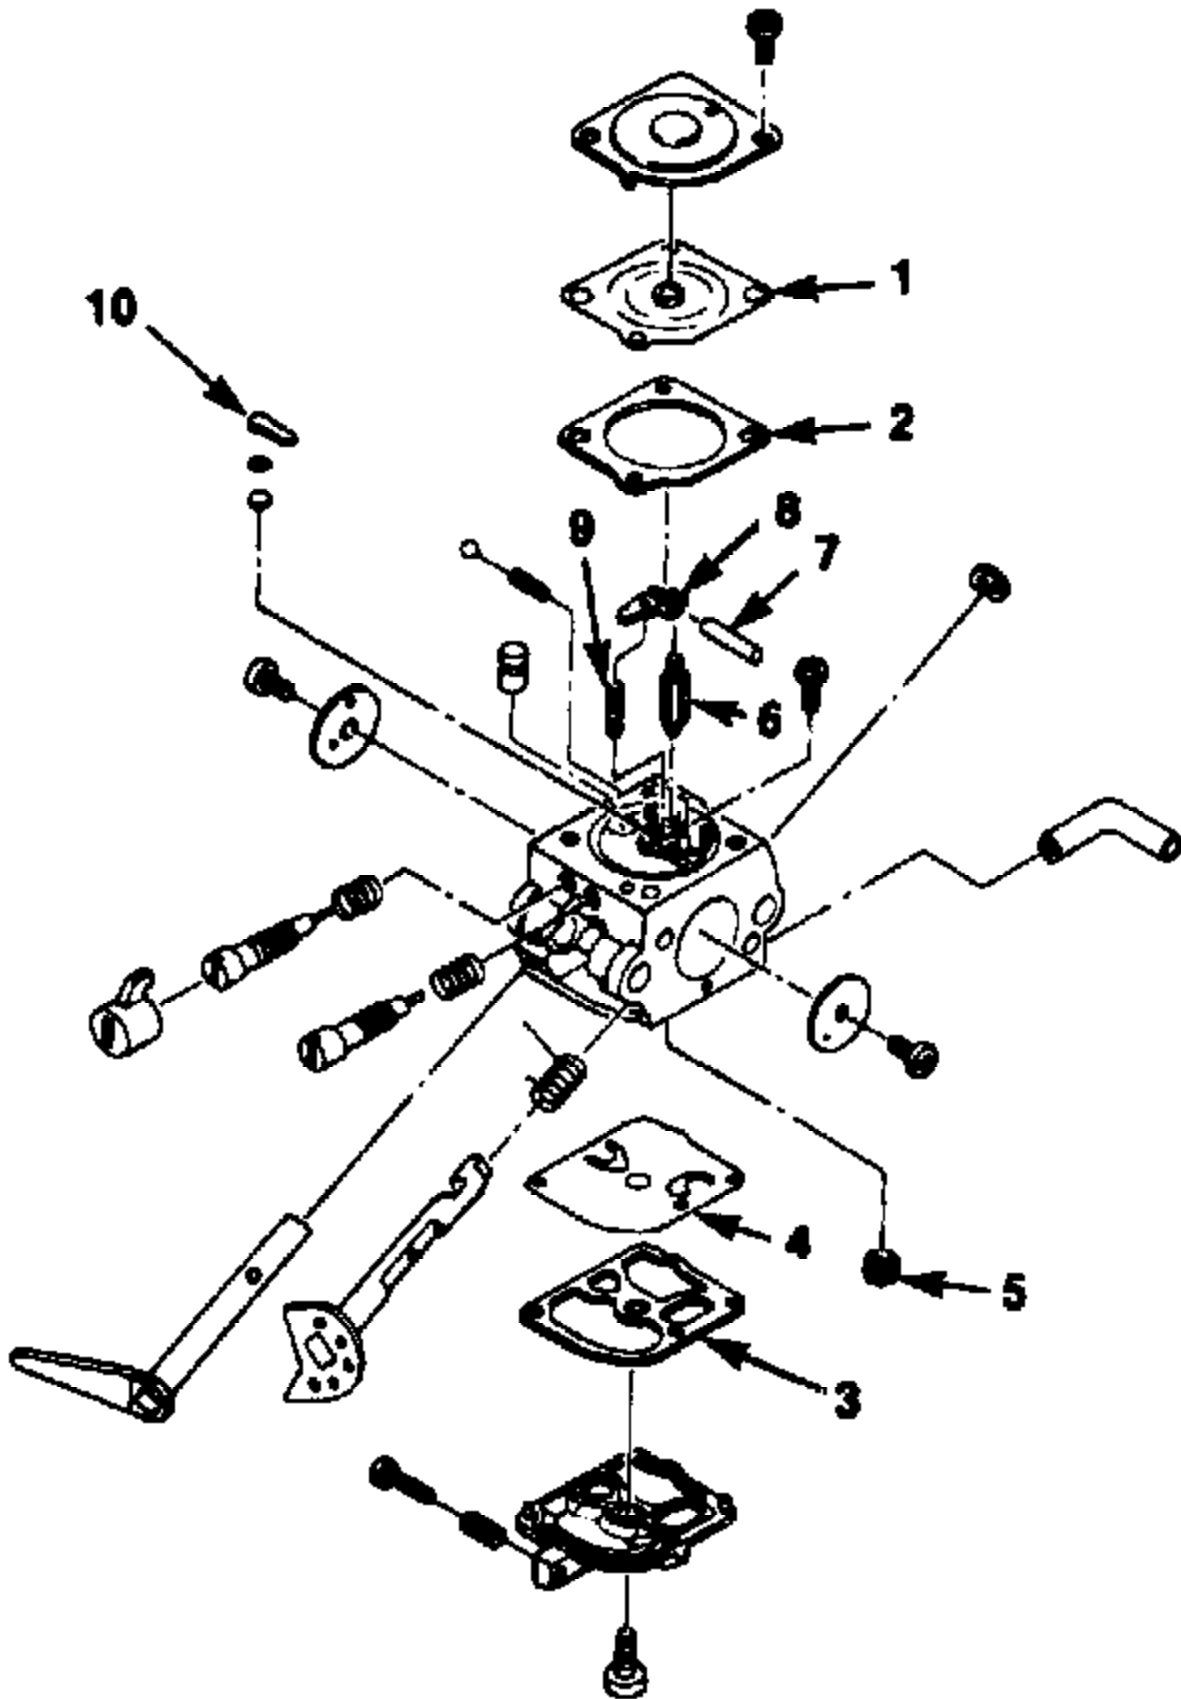

Ref #	Part Number	Qty	Description
1	03172		Repair Kit Includes Ref. #1 - 10.
1	A-03904		Gasket/Diaphragm Kit Includes Ref. #1 - 4.
2	03172		Repair Kit Includes Ref. #1 - 10.
2	A-03904		Gasket/Diaphragm Kit Includes Ref. #1 - 4.
3	03172		Repair Kit Includes Ref. #1 - 10.
3	A-03904		Gasket/Diaphragm Kit Includes Ref. #1 - 4.
4	03172		Repair Kit Includes Ref. #1 - 10.
4	A-03904		Gasket/Diaphragm Kit Includes Ref. #1 - 4.
5	03172		Repair Kit Includes Ref. #1 - 10.
6	03172		Repair Kit Includes Ref. #1 - 10.
7	03172		Repair Kit Includes Ref. #1 - 10.
8	03172		Repair Kit Includes Ref. #1 - 10.
9	03172		Repair Kit Includes Ref. #1 - 10.
10	03172		Repair Kit Includes Ref. #1 - 10.