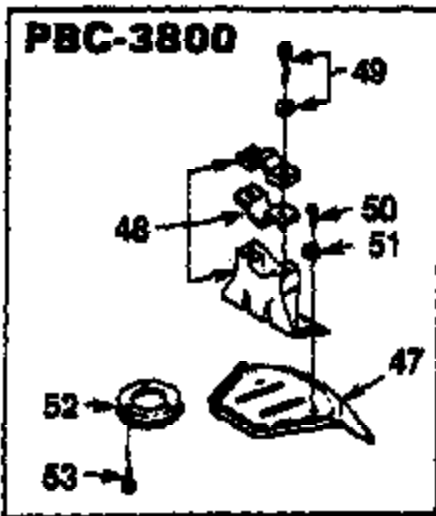

Ref #	Part Number	Qty	Description
2			UNKNOWN
6			UNKNOWN
30	A-03168	1	HANDLE BAR & THROTTLE (R.H.)
31	A-03947	1	HOUSING ASSEMBLY Includes Items 32 and 33.
32	03943	1	SCREW-Socket (M5 X 30)
33	03944	4	SCREW-Machine (M5 X 40)
34	A-03945	1	JOINT-Rubber
35	A-03946	1	CAST JOINT ASSEMBLY Includes Item 36.
36	03942	4	SCREW-Socket (M5 X 25)
37	A-03268	0	HANDLE BAR-Left Not used on 4000.
38	A-00593	0	THROTTLE & SWITCH Not used on 4000.
39	81417	0	NUT-Hex Not used on 4000.
40	88183	0	SCREW-Pan Hd. (M4 X 25) Not used on 4000.
41	82528	0	SCREW-Thread Form. (6 X 3/8") Not used on 4000.
42	83086	0	WASHER-Lock Not used on 4000.
43	A-00590	0	HANDLE BAR-Right Not used on 4000.
44	A-04049	0	BRACKET-Handle Bar Not used on 4000.
45	04011	0	SCREW & WASHER Not used on 4000.
46	A-00591	0	HANDLE BAR-Left Not used on 4000.
47	03155	0	GRASS SHIELD Not used on 4000.
48	A03152A	0	DEFLECTOR-Bracket Kit Includes Items 49 - 51. Not used on 4000.
49	03998	0	SCREW & WASHER (Socket Hd.) Not used on 4000.
50	04003	0	SCREW-Machine (6MM) Not used on 4000.
51	04004	0	WASHER-Flat Not used on 4000.
52	03393	0	RING-Grass Shield Not used on 4000.
53	88182	0	SCREW-Machine Hex (M5 X 10) Not used on 4000.
54	A-04519	1	GRASS DEFLECTOR KIT
55	043821	1	GUARD-Blade (10")
56	88182	3	SCREW-Machine Hex Sems (M5 X 10)
57	A-04050	1	GUARD-Stand Includes Items 58 - 61.
58	88180	2	SCREW-Socket Hd. (M5 X 25)
59	88313	4	WASHER-Lock (M6)
60	88405	2	WASHER-Flat (M6)
61	88181	2	SCREW-Socket Hd. (M6 X 12)