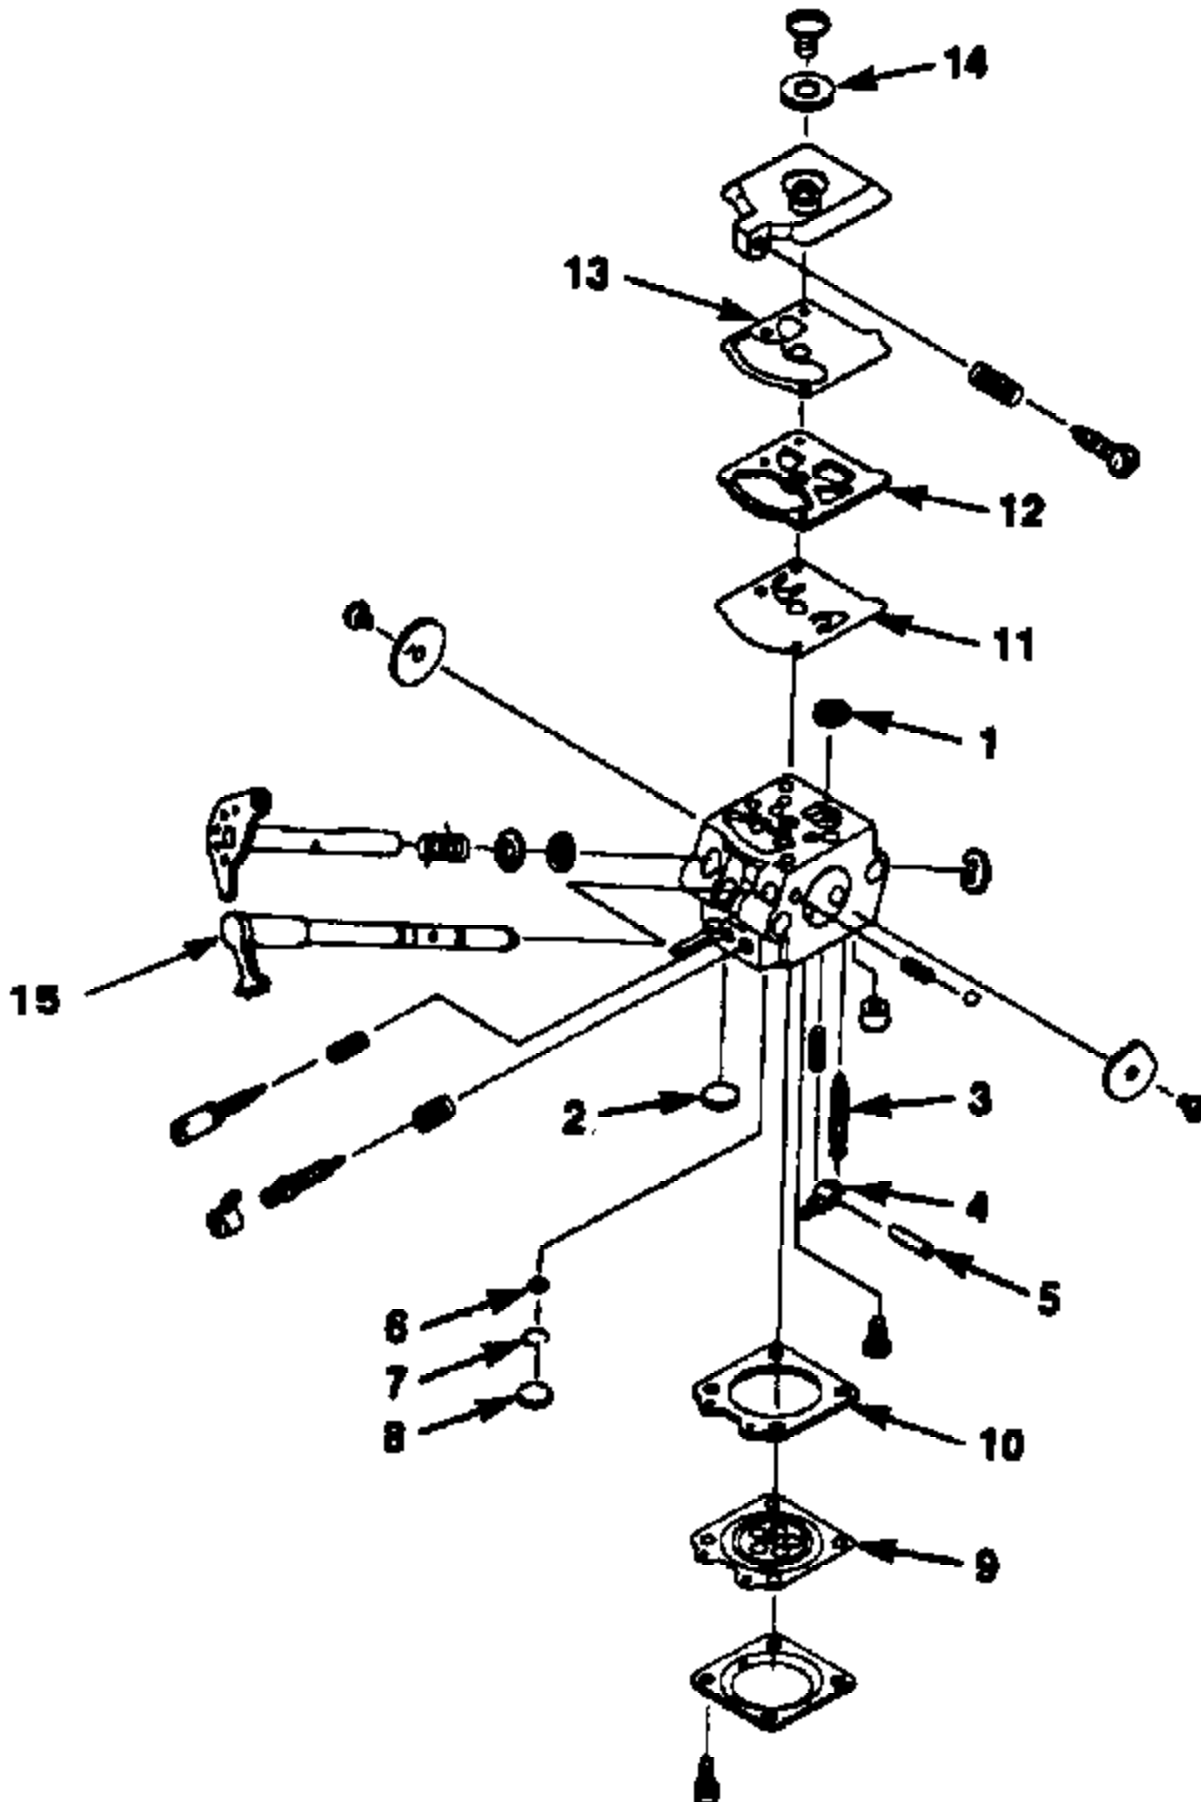

Ref #	Part Number	Qty	Description
1	A-04042		Repair Kit Includes Ref. #1 - 14.
2	A-04042		Repair Kit Includes Ref. #1 - 14.
3	A-04042		Repair Kit Includes Ref. #1 - 14.
4	A-04042		Repair Kit Includes Ref. #1 - 14.
5	A-04042		Repair Kit Includes Ref. #1 - 14.
6	A-04042		Repair Kit Includes Ref. #1 - 14.
7	A-04042		Repair Kit Includes Ref. #1 - 14.
8	A-04042		Repair Kit Includes Ref. #1 - 14.
9	A-04042		Repair Kit Includes Ref. #1 - 14.
9	A-04041		Gasket/Diaphragm Kit Includes Ref. #9 - 14.
10	A-04042		Repair Kit Includes Ref. #1 - 14.
10	A-04041		Gasket/Diaphragm Kit Includes Ref. #9 - 14.
11	A-04042		Repair Kit Includes Ref. #1 - 14.
11	A-04041		Gasket/Diaphragm Kit Includes Ref. #9 - 14.
12	A-04042		Repair Kit Includes Ref. #1 - 14.
12	A-04041		Gasket/Diaphragm Kit Includes Ref. #9 - 14.
13	A-04042		Repair Kit Includes Ref. #1 - 14.
13	A-04041		Gasket/Diaphragm Kit Includes Ref. #9 - 14.
14	A-04042		Repair Kit Includes Ref. #1 - 14.
14	A-04041		Gasket/Diaphragm Kit Includes Ref. #9 - 14.
15	03188		CHOKE LEVER AND ROD