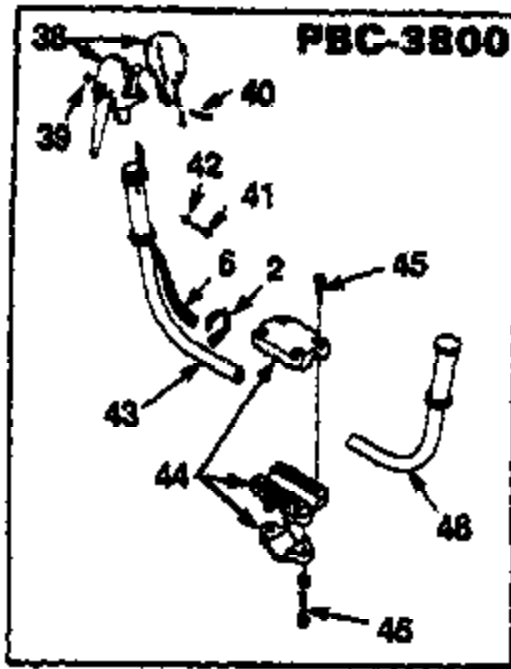

Ref #	Part Number	Qty	Description
2			UNKNOWN
6			UNKNOWN
30	A-03168	1	HANDLE BAR & THROTTLE (R.H.)
31	A-03947	1	HOUSING ASSEMBLY Includes Items 32 and 33.
32	03943	1	SCREW-Socket (M5 X 30)
33	03944	4	SCREW-Machine (M5 X 40)
34	A-03945	1	JOINT-Rubber
35	A-03946	1	CAST JOINT ASSEMBLY Includes Item 36.
36	03942	4	SCREW-Socket (M5 X 25)
37	A-03268	0	HANDLE BAR-Left Not used on 4000.
38	A-00593	0	THROTTLE & SWITCH Not used on 4000.
39	81417	0	NUT-Hex Not used on 4000.
40	88183	0	SCREW-Pan Hd. (M4 X 25) Not used on 4000.
41	82528	0	SCREW-Thread Form. (6 X 3/8") Not used on 4000.
42	83086	0	WASHER-Lock Not used on 4000.
43	A-00590	0	HANDLE BAR-Right Not used on 4000.
44	A-04049	0	BRACKET-Handle Bar Not used on 4000.
45	04011	0	SCREW & WASHER Not used on 4000.
46	A-00591	0	HANDLE BAR-Left Not used on 4000.
47	03155	0	GRASS SHIELD Not used on 4000.
48	A03152A	0	DEFLECTOR-Bracket Kit Includes Items 49 - 51. Not used on 4000.
49	03998	0	SCREW & WASHER (Socket Hd.) Not used on 4000.
50	04003	0	SCREW-Machine (6MM) Not used on 4000.
51	04004	0	WASHER-Flat Not used on 4000.
52	03393	0	RING-Grass Shield Not used on 4000.
53	88182	0	SCREW-Machine Hex (M5 X 10) Not used on 4000.
54	A-04519	1	GRASS DEFLECTOR KIT
55	043821	1	GUARD-Blade (10")
56	88182	3	SCREW-Machine Hex Sems (M5 X 10)
57	A-04050	1	GUARD-Stand Includes Items 58 - 61.
58	88180	2	SCREW-Socket Hd. (M5 X 25)
59	88313	4	WASHER-Lock (M6)
60	88405	2	WASHER-Flat (M6)
61	88181	2	SCREW-Socket Hd. (M6 X 12)