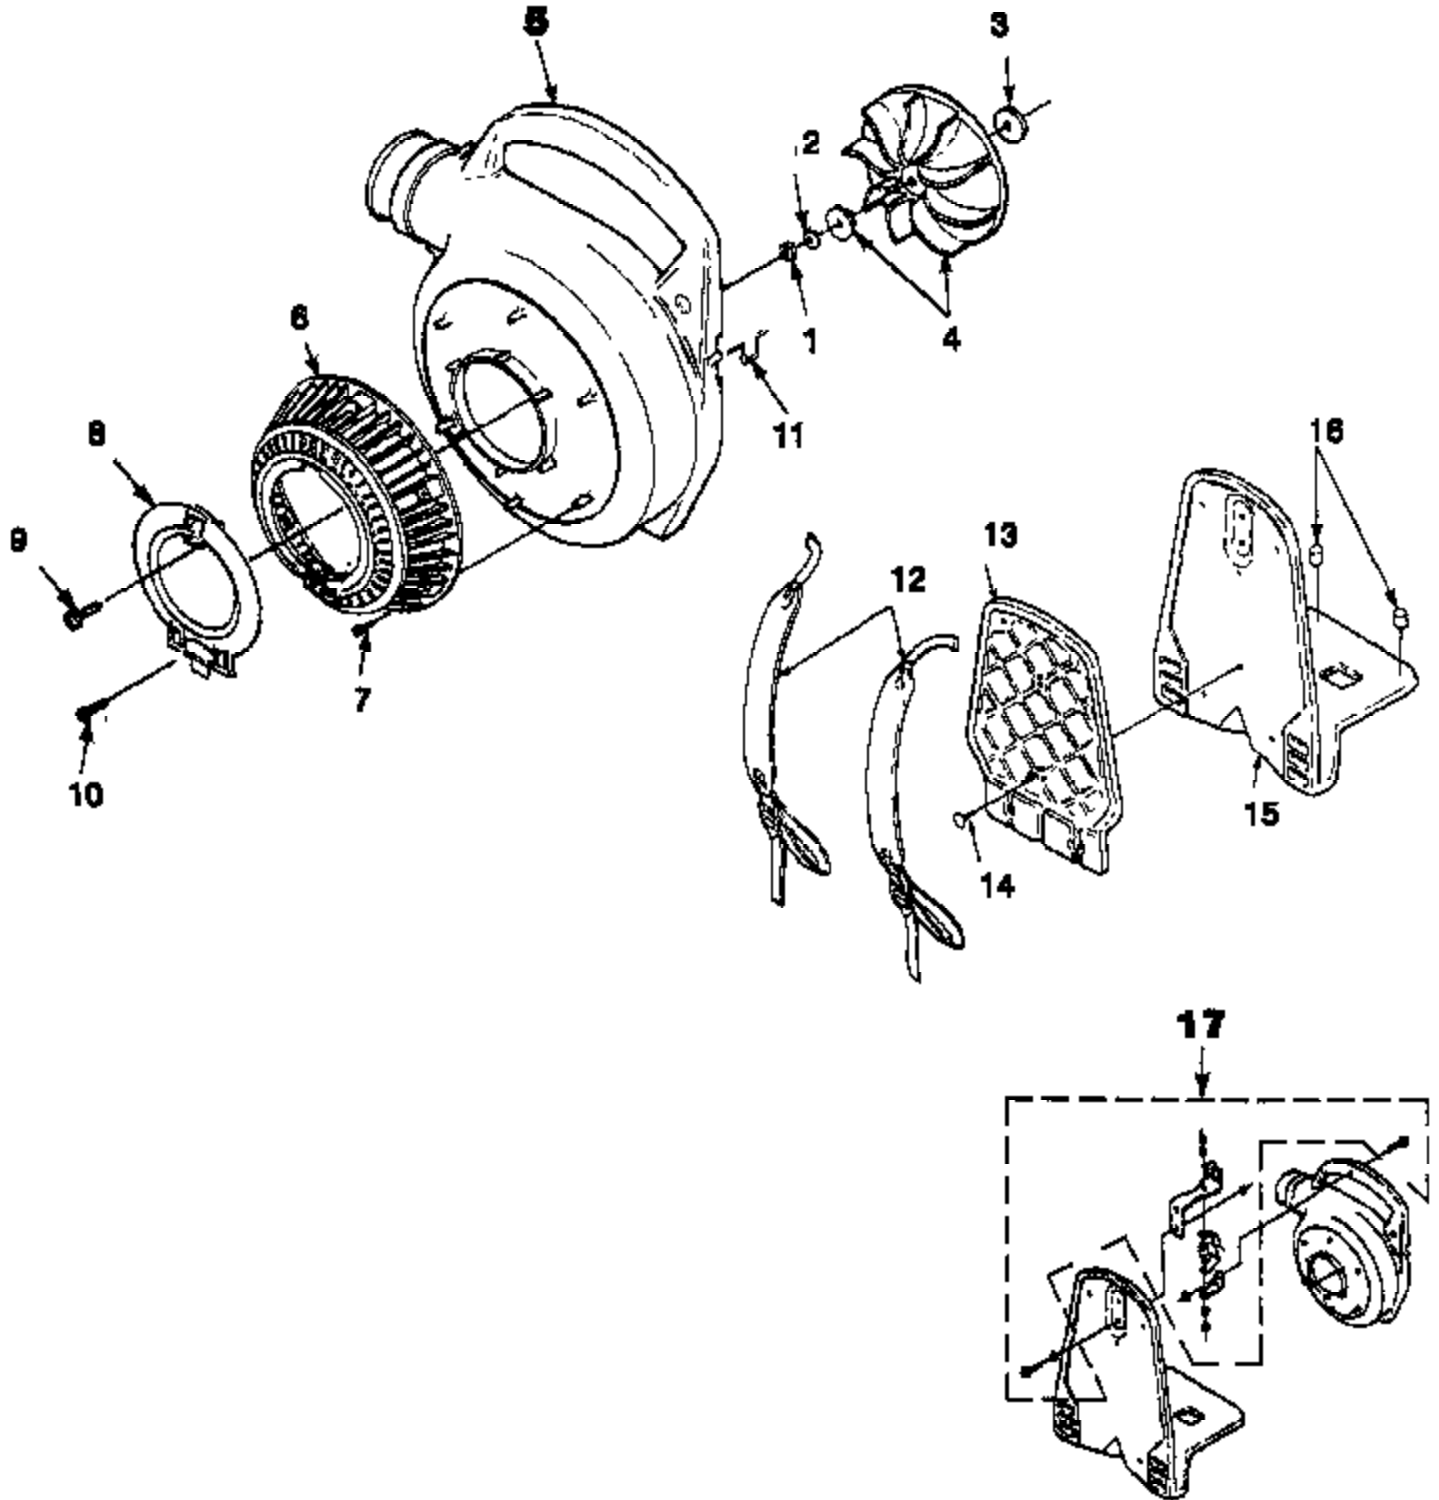

Ref #	Part Number	Qty	Description
A	A04714	1	Complete Muffler
1	88060	2	Screw-Sems Hex Hd. (10-24 x 2 1/2") Torque Specs. 40-50 In/Lbs, 4.5-5.6 Nm
2	A00366	1	Muffler Cover
3	00381	1	Washer-Insulating
4	84117	1	Washer-Flat
5	00387	1	Compression Spring
6	00777	1	Deflector
7	04785	2	Spacer
8	00388B	1	Spark Arrestor Screen
9	98783	1	Reinforcing Plate
10	04710	1	Muffler Body
11	00394A	1	Muffler Gasket
D	A04610B	1	Air Filter Kit
12	04325	1	Carburetor Gasket
13	03890	1	Plate-Filter
14	03847	1	Air Filter
15	88057	2	Screw-Sems Hex Hd. (10-24 x 2") Torque Specs. 30-40 In/Lbs, 3.4-4.5 Nm
16	825551	1	Screw-Machine (10-24 x 3/4") Torque Specs. 55-65 In/Lbs, 6.2-7.3 Nm
17	041451	1	Filter Washer
18	04307B	1	Pre-Filter

Ref #	Part Number	Qty	Description
1	81124A	1	Hex Nut (3/8-24) Torque Specs. 130-150 In/Lbs, 14.7-16.9 Nm
2	03163	1	Bellville Washer (3/8")
3	03165	2	Flat Washer
4	A00503A	1	Blower Fan Kit
5	A04852A	1	Volute Housing Kit,Outer
6	A04853	1	Blower Vac Grille Kit
7	82536	6	Screw-Thread Form. (10-24 x 3/4") Torque Specs. 8-12 In/Lbs, 9-1.4 Nm
8	A04854	1	Access Cover
9	82312	1	Screw-Thread Rolling (#10 x 5/8") Torque Specs. 10-20 In/Lbs, 1.1-2.3 Nm
10	82376	4	Screw-Thread Form. (#8 x 1/2") Torque Specs. 8-20 In/Lbs, 9-1.4 Nm
11	00398	1	Wire Loop
12	01776	2	Shoulder Harness
13	02023	1	Foam Pad
14	01783	6	Push Clip
15	01763	1	Blower Frame
16	01770A	1	Vibration Isolator One Included In #26 Kit
17	A04855	1	Vibration Isolator Kit

Ref #	Part Number	Qty	Description
1	08840	1	Heat Dam Gasket
2	81208	2	Hex Nut (1/4-20)
3	98768	1	Heat Dam
4	880821	2	Screw, Machine (10-24 x 1 1/8") Torque Specs. 40-50 In/Lbs, 4.5-5.6 Nm
B1	A06805A	1	Carburetor Kit PHB Models
5A	987661	1	Carburetor Gasket
B2	A07288	1	Carburetor Kit PBP Models
5B	98766A	1	Carburetor Gasket
F	A04447C	1	FUEL TANK
6	49422	1	FILTER-Fuel
7	0745424	2	TUBING-Rubber
8	A00982B	1	FUEL CAP
9	93426	2	CLAMP
10	02067	2	FITTING - Inlet
11	07469	1	GROMMET W/Fuel Line
12	98792	3	BUMPER-Rubber