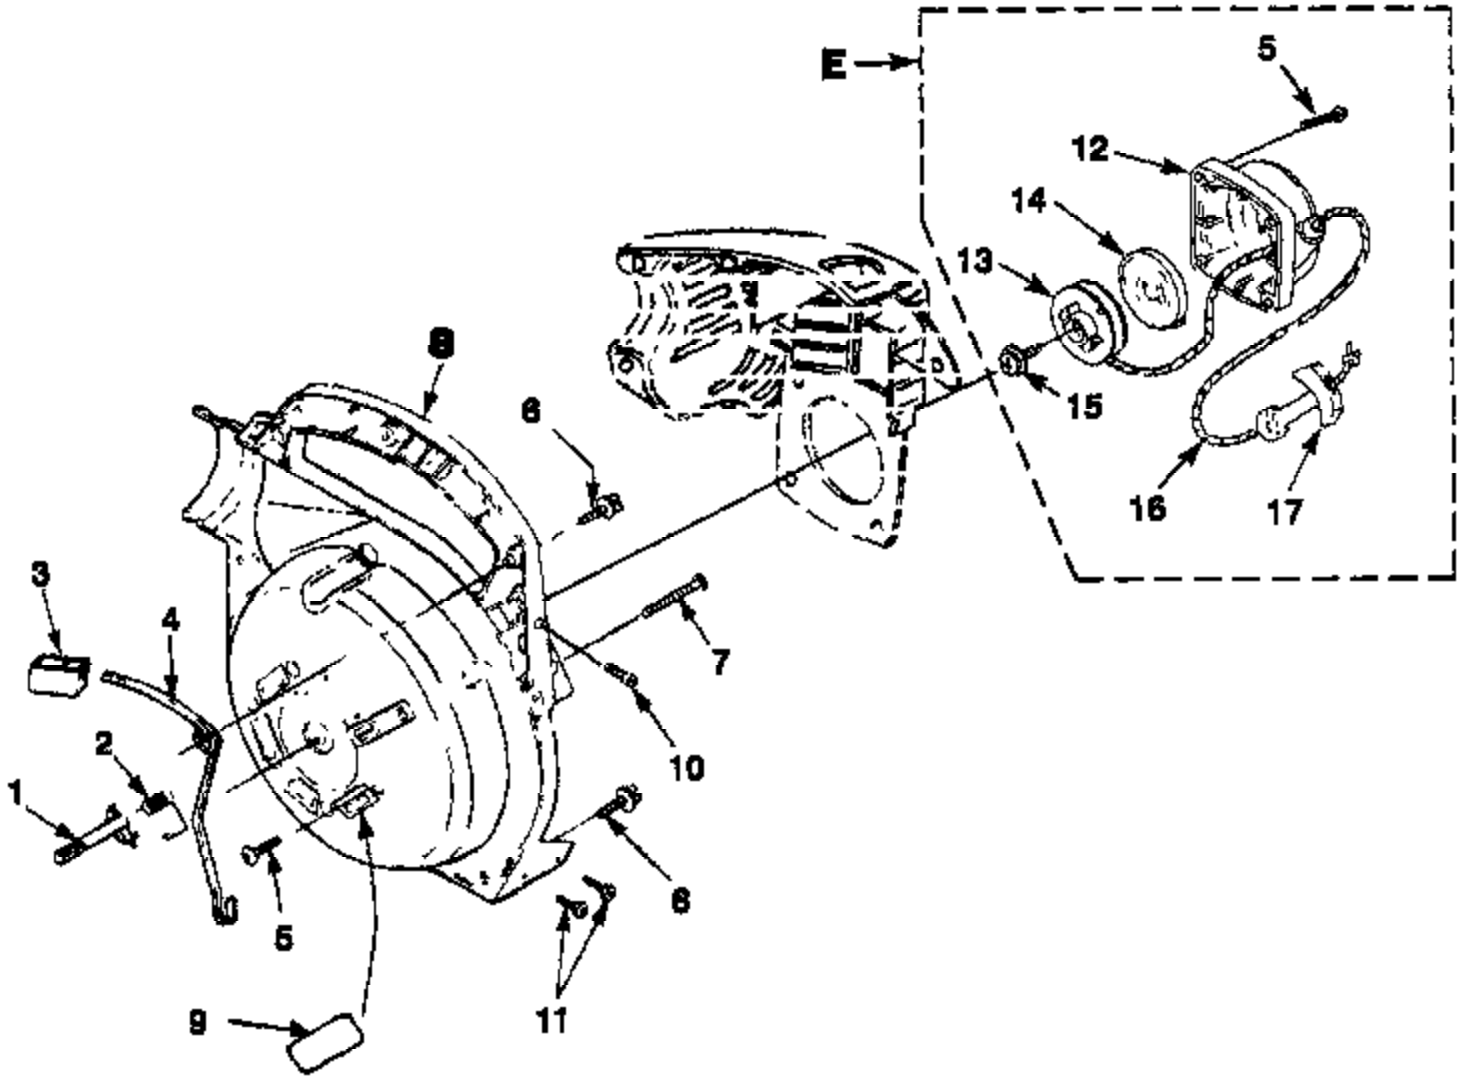

Ref #	Part Number	Qty	Description
1	00368A	1	Throttle Latch
2	00370	1	Throttle Latch Spring
3	00367	1	Throttle Trigger
4	00369A	1	Throttle Lever
5	82538	5	Screw-Thread Form. (10-24 x 3/4") Torque Specs. 55-60 In/Lbs, 6.2-6.8 Nm
6	82563	6	Screw-Thread Form. (#10 x 3/4") Torque Specs. 20-30 In/Lbs, 2.3-3.4 Nm
7	JA416903	1	Screw-Thread Form. (#10 x 1 5/8") Torque Specs. 20-30 In/Lbs, 2.3-3.4 Nm
8	A01630A	1	Volute Housing, Inner
9	A00813B	1	Sealing Kit
10	82146	1	Screw-Fillister Hd. (#8-32 x 5/8")
11	82348A	4	Screw-Tap, Pan Hd. (#8 x 1/2") Torque Specs. 15-18 In/Lbs, 1.7-2.0 Nm
E	A04069	1	Starter Assembly
12	0406901	1	Starter Housing
13	0406906	1	Recoil Spring
14	0406905	1	Starter Pulley
15	0406904	1	Set Screw
16	0406903	1	Starter Rope
17	0406902	1	Starter Grip