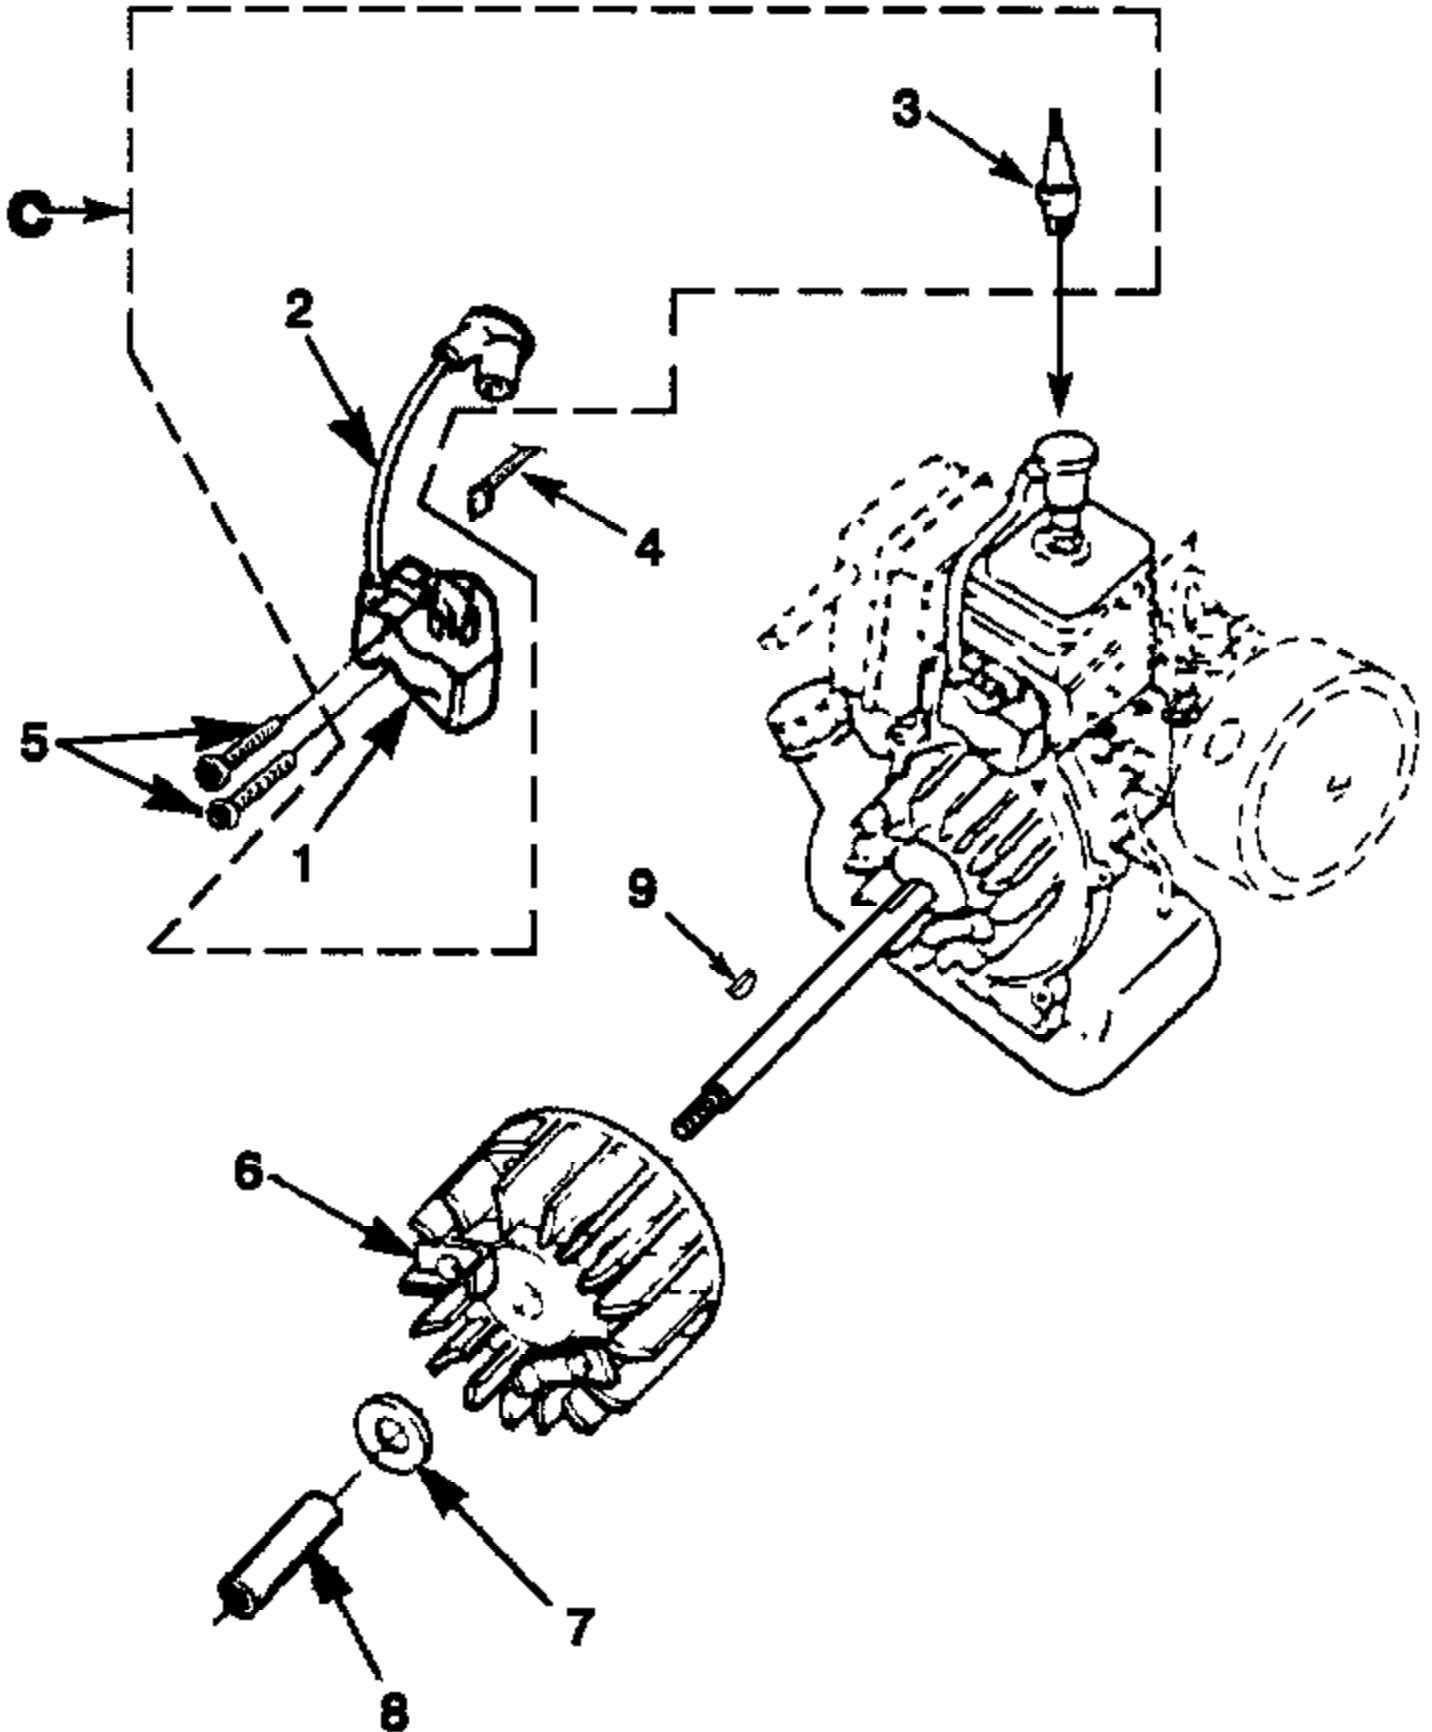

Ref #	Part Number	Qty	Description
C	A04446	1	Ignition Kit
1	94711CS	1	Ignition Module
2	A33055	1	Terminal
3	96169S	1	Spark Plug DJ-7Y Torque Specs 120-180 In/Lbs, Nm 13.6-20.3
1	94711CS	1	Ignition Module UT08046 & UT08047 A,B,C
2	A33055	1	Terminal
3	79252	1	Spark Plug Int'l, RDJ-7Y
4	A03924	1	Electrical Lead
5	82540	2	Screw-Thread Forming 8-32 x 1" Torque Specs 30-40 In/Lbs 30-40 In/Lbs, Nm 3.4-4.5; 242 Blue Required Locktite
6	A04158S	1	Rotor
7	95479A	1	Washer-Flat
8	03566	1	Fan Spacer
9	69250	1	Woodruff Key