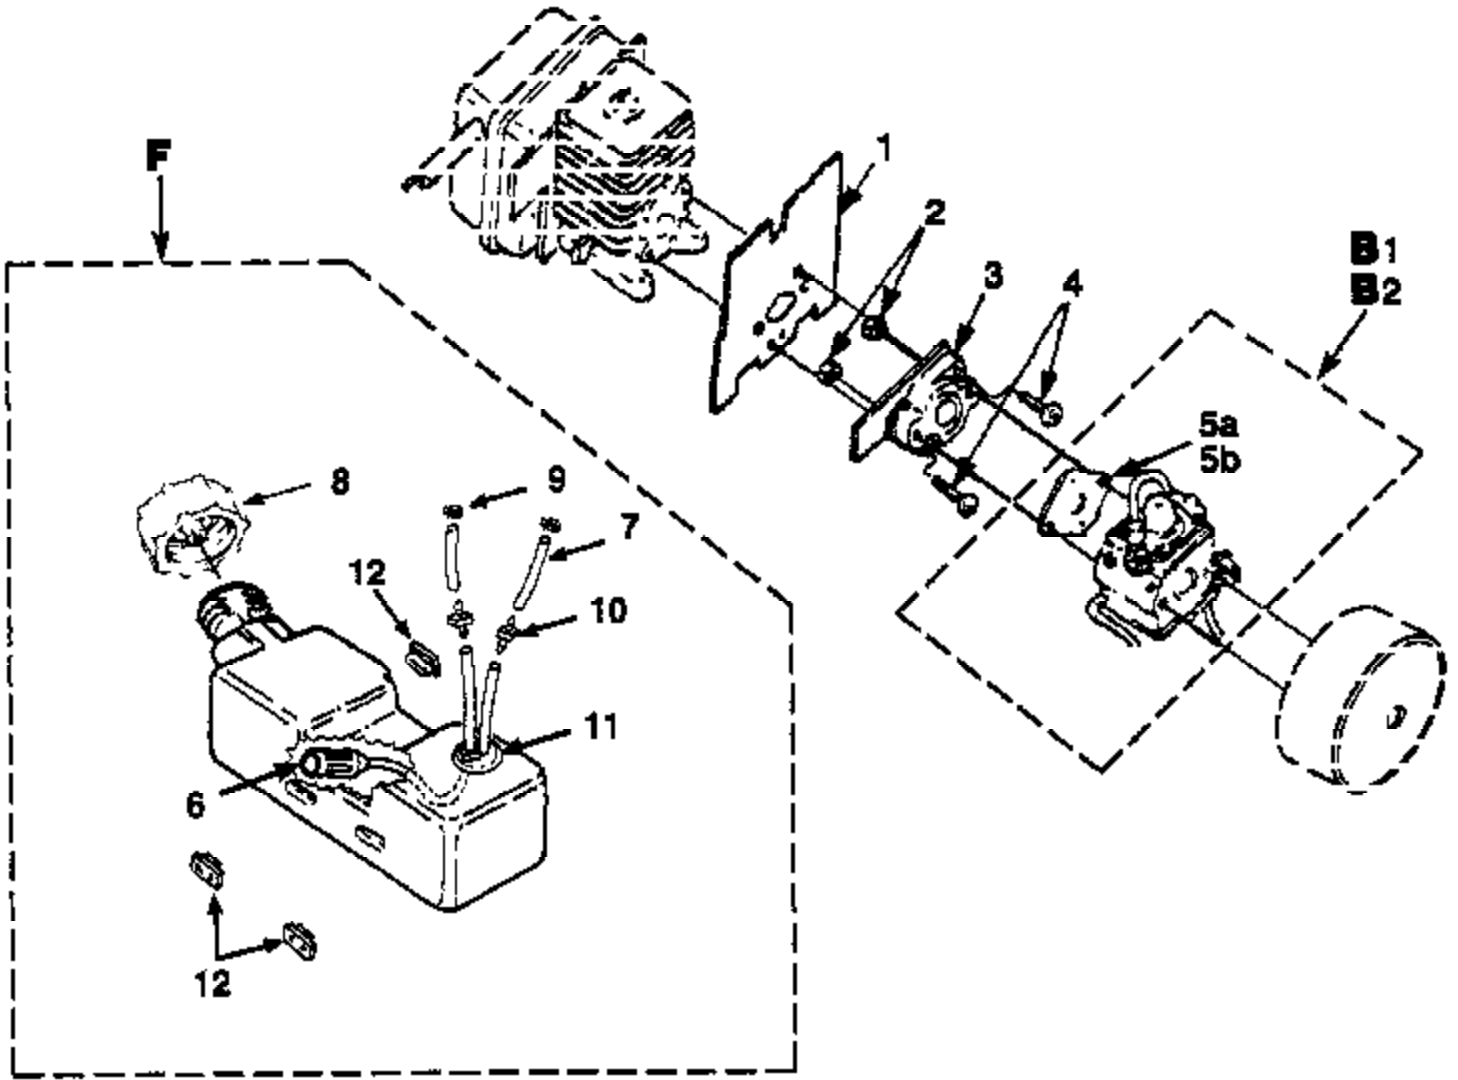

Ref #	Part Number	Qty	Description
A	A04714	1	Complete Muffler
1	88060	2	Screw-Sems Hex Hd. (10-24 x 2 1/2") Torque Specs. 40-50 In/Lbs, 4.5-5.6 Nm
2	A00366	1	Muffler Cover
3	00381	1	Washer-Insulating
4	84117	1	Washer-Flat
5	00387	1	Compression Spring
6	00777	1	Deflector
7	04785	2	Spacer
8	00388B	1	Spark Arrestor Screen
9	98783	1	Reinforcing Plate
10	04710	1	Muffler Body
11	00394A	1	Muffler Gasket
D	A04610B	1	Air Filter Kit
12	04325	1	Carburetor Gasket
13	03890	1	Plate-Filter
14	03847	1	Air Filter
15	88057	2	Screw-Sems Hex Hd. (10-24 x 2") Torque Specs. 30-40 In/Lbs, 3.4-4.5 Nm
16	825551	1	Screw-Machine (10-24 x 3/4") Torque Specs. 55-65 In/Lbs, 6.2-7.3 Nm
17	041451	1	Filter Washer
18	04307B	1	Pre-Filter

Ref #	Part Number	Qty	Description
1	81124A	1	Hex Nut (3/8-24) Torque Specs. 130-150 In/Lbs, 14.7-16.9 Nm
2	03163	1	Bellville Washer (3/8")
3	03165	2	Flat Washer
4	A00503A	1	Blower Fan Kit
5	A04852A	1	Volute Housing Kit,Outer
6	A04853	1	Blower Vac Grille Kit
7	82536	6	Screw-Thread Form. (10-24 x 3/4") Torque Specs. 8-12 In/Lbs, 9-1.4 Nm
8	A04854	1	Access Cover
9	82312	1	Screw-Thread Rolling (#10 x 5/8") Torque Specs. 10-20 In/Lbs, 1.1-2.3 Nm
10	82376	4	Screw-Thread Form. (#8 x 1/2") Torque Specs. 8-20 In/Lbs, 9-1.4 Nm
11	00398	1	Wire Loop
12	01776	2	Shoulder Harness
13	02023	1	Foam Pad
14	01783	6	Push Clip
15	01763	1	Blower Frame
16	01770A	1	Vibration Isolator One Included In #26 Kit
17	A04855	1	Vibration Isolator Kit

Ref #	Part Number	Qty	Description
1	08840	1	Heat Dam Gasket
2	81208	2	Hex Nut (1/4-20)
3	98768	1	Heat Dam
4	880821	2	Screw, Machine (10-24 x 1 1/8") Torque Specs. 40-50 In/Lbs, 4.5-5.6 Nm
B1	A06805A	1	Carburetor Kit PHB Models
5A	987661	1	Carburetor Gasket
B2	A07288	1	Carburetor Kit PBP Models
5B	98766A	1	Carburetor Gasket
F	A04447C	1	FUEL TANK
6	49422	1	FILTER-Fuel
7	0745424	2	TUBING-Rubber
8	A00982B	1	FUEL CAP
9	93426	2	CLAMP
10	02067	2	FITTING - Inlet
11	07469	1	GROMMET W/Fuel Line
12	98792	3	BUMPER-Rubber