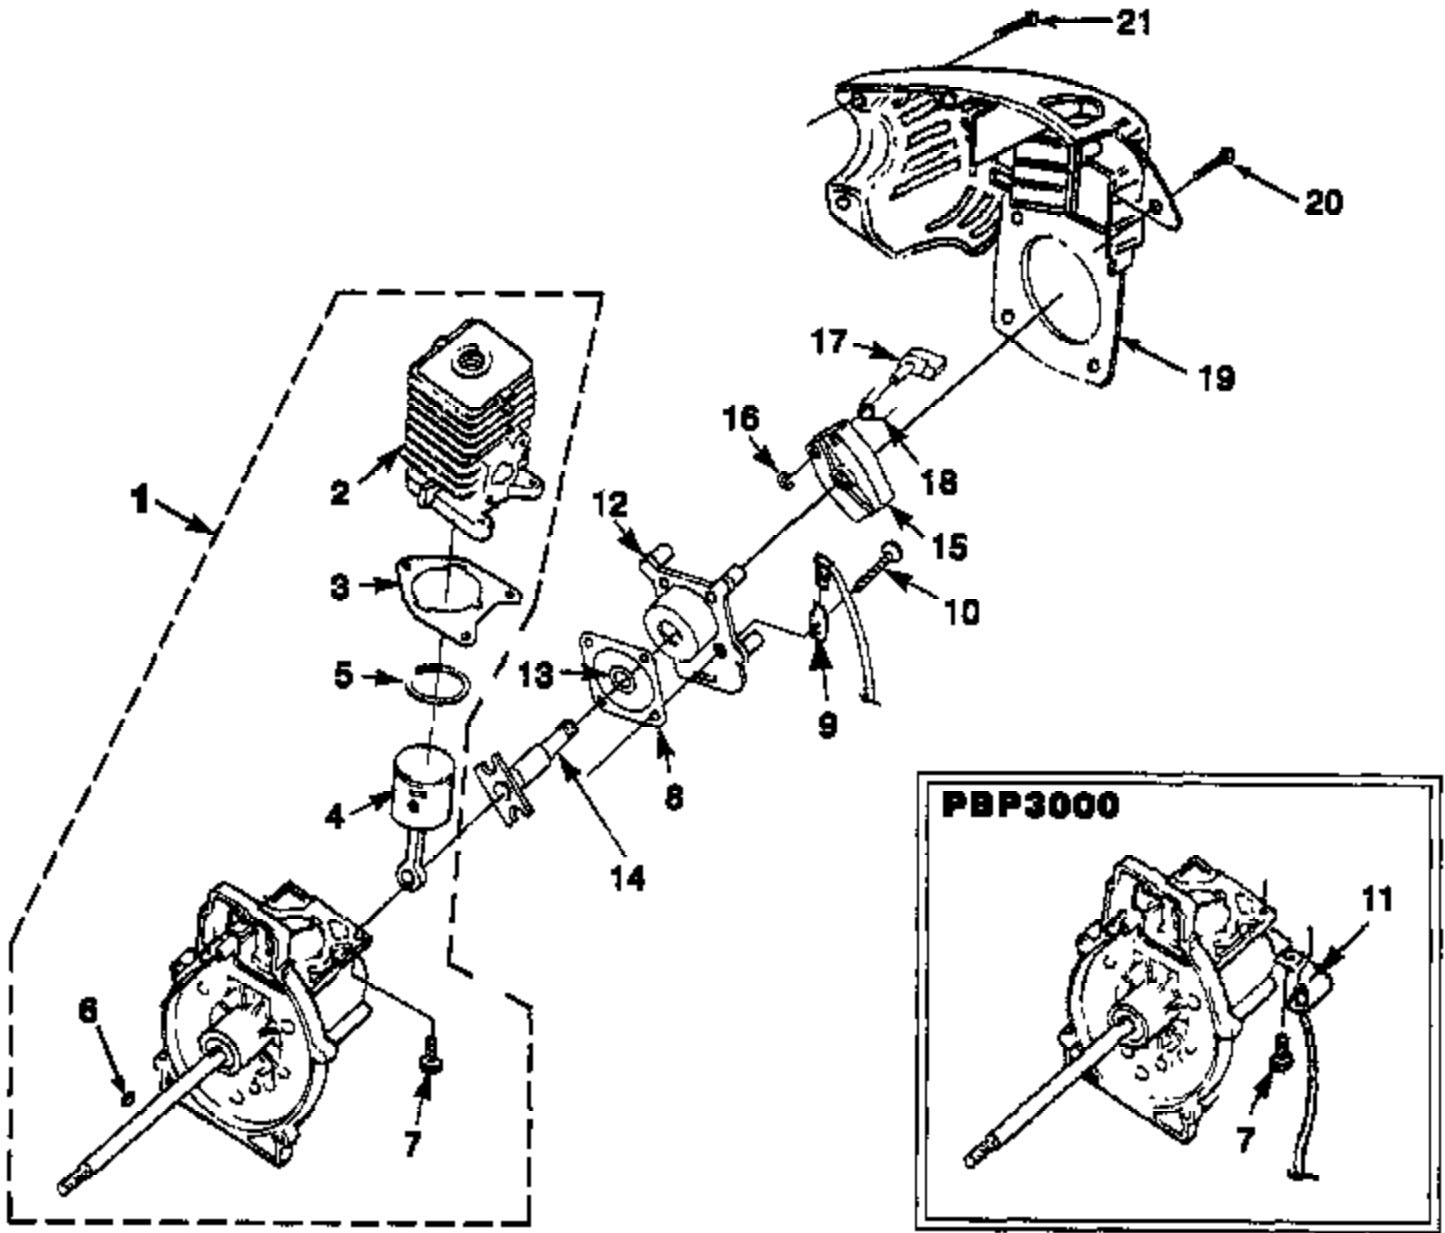

Ref #	Part Number	Qty	Description
1	81124A	1	Hex Nut (3/8-24) Torque Specs. 130-150 In/Lbs, 14.7-16.9 Nm
2	03163	1	Bellville Washer (3/8")
3	03165	2	Flat Washer
4	A00503A	1	Blower Fan Kit
5	A04852A	1	Volute Housing Kit,Outer
6	A04853	1	Blower Vac Grille Kit
7	82536	6	Screw-Thread Form. (10-24 x 3/4") Torque Specs. 8-12 In/Lbs, 9-1.4 Nm
8	A04854	1	Access Cover
9	82312	1	Screw-Thread Rolling (#10 x 5/8") Torque Specs. 10-20 In/Lbs, 1.1-2.3 Nm
10	82376	4	Screw-Thread Form. (#8 x 1/2") Torque Specs. 8-20 In/Lbs, 9-1.4 Nm
11	00398	1	Wire Loop
12	01776	2	Shoulder Harness
13	02023	1	Foam Pad
14	01783	6	Push Clip
15	01763	1	Blower Frame
16	01770A	1	Vibration Isolator One Included In #26 Kit
17	A04855	1	Vibration Isolator Kit

Ref #	Part Number	Qty	Description
1	08840	1	Heat Dam Gasket
2	81208	2	Hex Nut (1/4-20)
3	98768	1	Heat Dam
4	880821	2	Screw, Machine (10-24 x 1 1/8") Torque Specs. 40-50 In/Lbs, 4.5-5.6 Nm
B1	A06805A	1	Carburetor Kit PHB Models
5A	987661	1	Carburetor Gasket
B2	A07288	1	Carburetor Kit PBP Models
5B	98766A	1	Carburetor Gasket
F	A04447C	1	FUEL TANK
6	49422	1	FILTER-Fuel
7	0745424	2	TUBING-Rubber
8	A00982B	1	FUEL CAP
9	93426	2	CLAMP
10	02067	2	FITTING - Inlet
11	07469	1	GROMMET W/Fuel Line
12	98792	3	BUMPER-Rubber