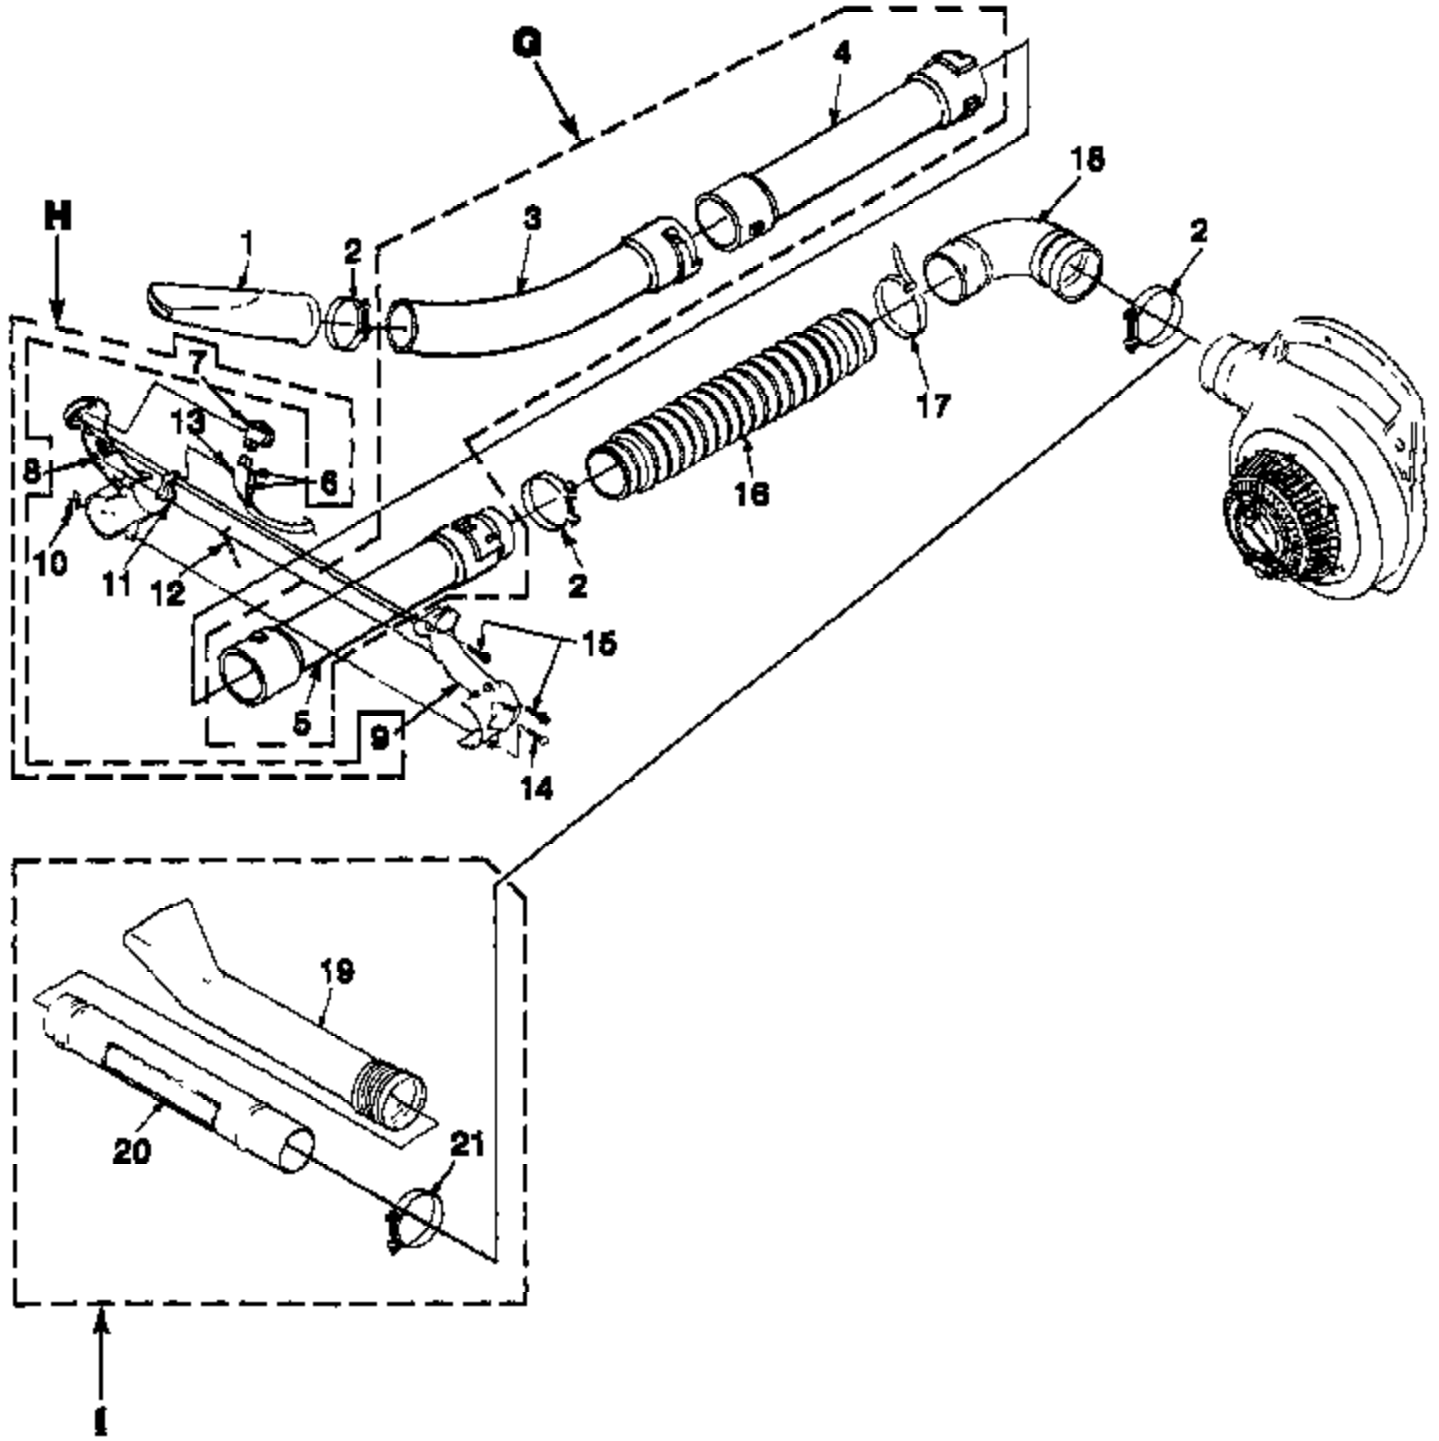

Ref #	Part Number	Qty	Description
1	96329B	1	Sweeper Nozzle
2	00433B	3	Clamp
G	A03036A	1	Blower Tube Kit
3	02899	1	Elbow
4	028982	1	Straight Tube
5	028981	1	Upper Tube
H	A00219	1	Handle & Switch Kit
6	A03924	1	Electrical Lead w/Terminal
7	02497	1	Switch
8	03922	1	Control Handle (Right)
9	03923	1	Control Handle (Left)
10	81281	1	Wing Nut (10-24)
11	94452B	1	Trigger
12	95906A	1	Trigger Latch
13	01775	1	Throttle Cable
14	82375	1	Bolt-Rib Neck (Round Hd.) (10-24 x 7/8")
15	82563	2	Screw-Thread Form. (10-24 x 3/4") Torque Specs. 20-30 In.Lbs, 2.3-3.4 Nm
16	01772	1	Bellows-Plastic
17	JA375487	1	Cable Tie
18	01771A	1	Elbow-Curved
I	A04986	1	Blower Tube Kit (PHB's)
19	00373A	1	Sweeper Nozzle
20	A00309	1	Tube w/Decals
21	00433B	1	Clamp w/Fasteners