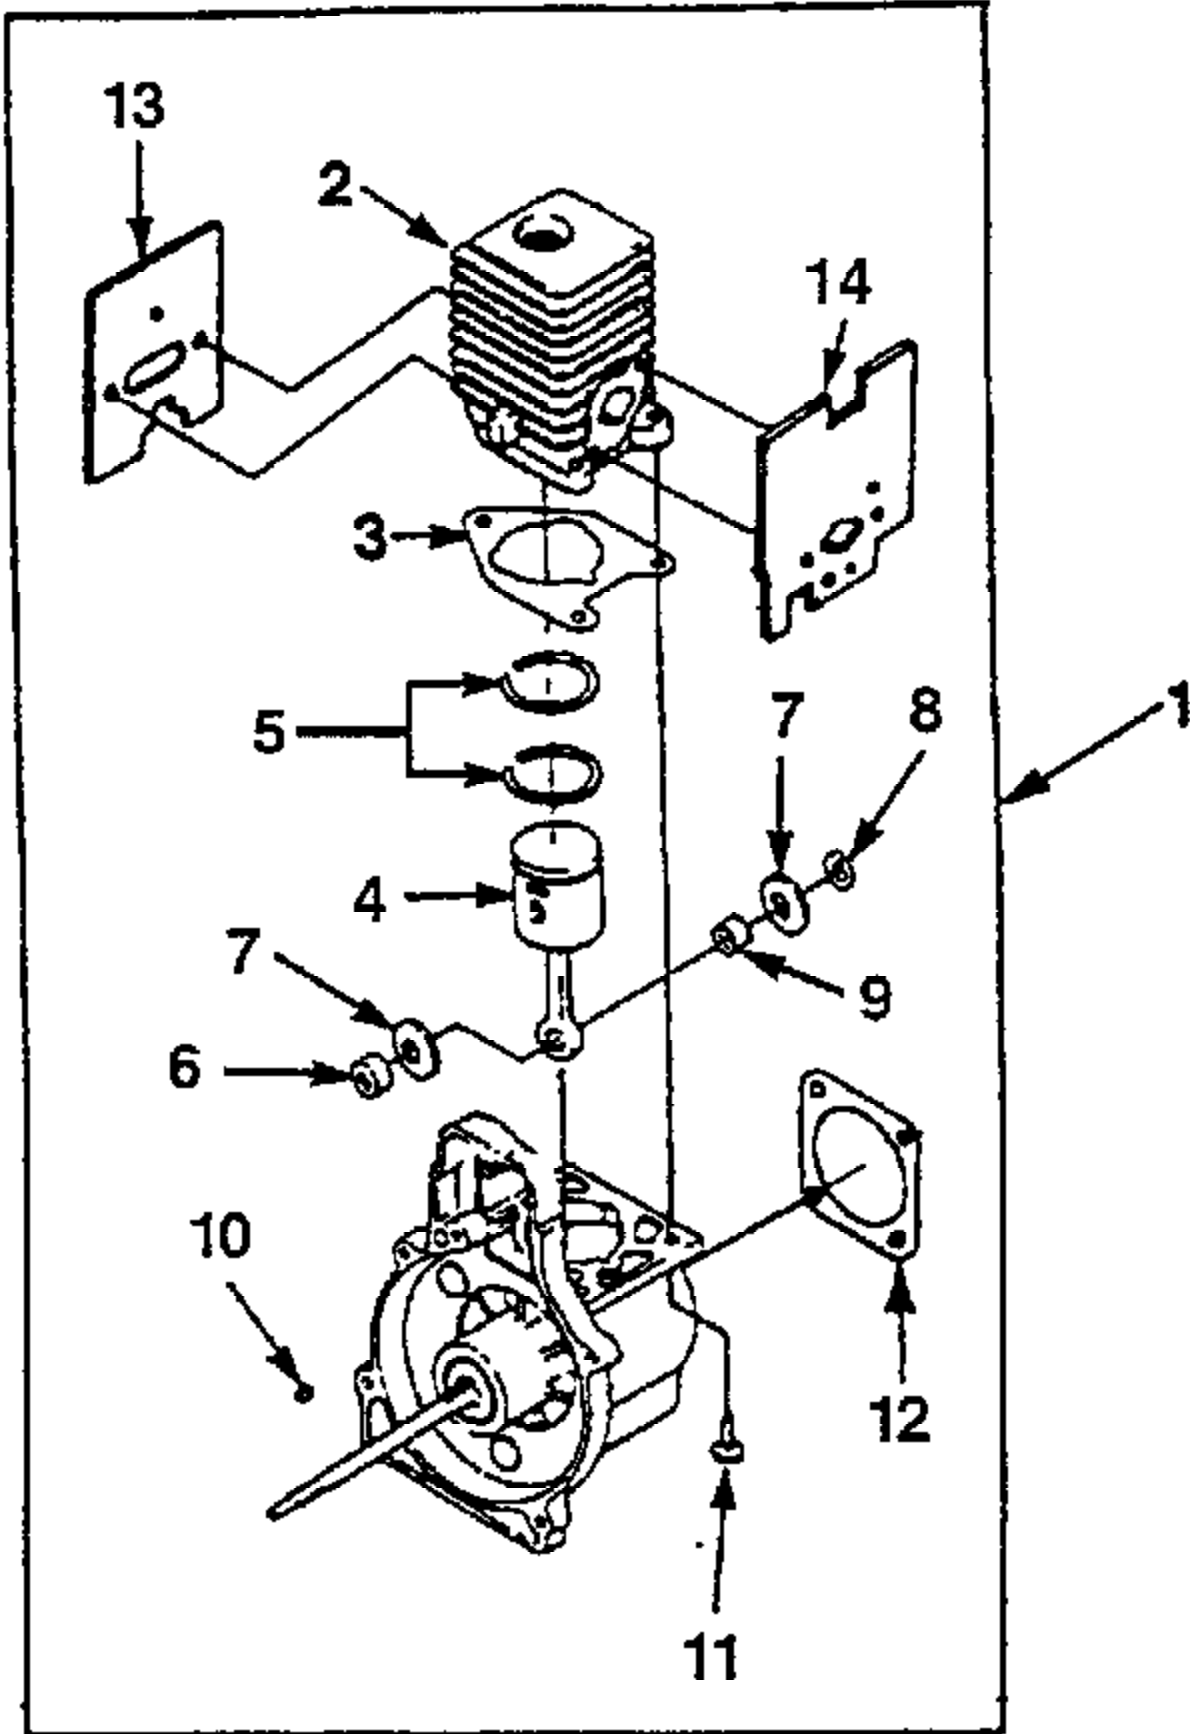

Ref #	Part Number	Qty	Description
1	A02396A	1	TUBE ADAPTOR KIT
2	81208	1	NUT-Hex (10-24)
3	88054	1	SCREW-Sems Hex Hd. (10-24 X 1 1/4")
4	88052	4	SCREW-Sems Hex Hd. (10-24 X 7/8")
5	A04655	1	DRUM & CONNECTOR
6	00242	3	CLUTCH
7	03372	1	WASHER-Clutch
8	035661	1	SPACER
9	A04658	1	FUEL TANK
10	0143917	1	TUBING-Rubber (4 1/4")
11	9477230	1	TUBING-Rubber (7 1/2")
12	98268A	1	CLAMP-Wire
13	49422	1	FILTER-Fuel
14	98792	3	BUMPER-Rubber
15	A00982A	1	CAP-Fuel Tank
16	04474	2	SCREW-Hex Hd. (10-24 X 2 1/4")
17	00775A	1	GASKET-Heat Dam
18	825491	2	SCREW-Taptite, Torx (10-24 X 1")
19	00864B	1	HEAT DAM
20	81208	2	NUT-Hex (10-24)
21	98766A	1	GASKET-Carburetor
22	A02607	1	CARBURETOR (Walbro)
23	A04449	1	AIR FILTER KIT
24	D98760A	1	FILTER-Air

Ref #	Part Number	Qty	Description
1	A06262	1	SHORT BLOCK
2	A04740	1	CYLINDER & GASKET
3	04388	1	GASKET-Cylinder
4	A06291	1	PISTON ROD
5	03179	2	RING-Piston
6	04860	1	SPACER-Bearing
7	00118	2	WASHER-Thrust
8	03796	1	RING-Retaining
9	02461	1	BEARING-Needle
10	69250	1	KEY-Woodruff
11	82568	3	SCREW-Torx Pan Hd. (10-24 X 3/4")
12	98767A	1	GASKET-Crankcase
13	98786C	1	GASKET-Muffler
14	00775A	1	GASKET-Heat Dam