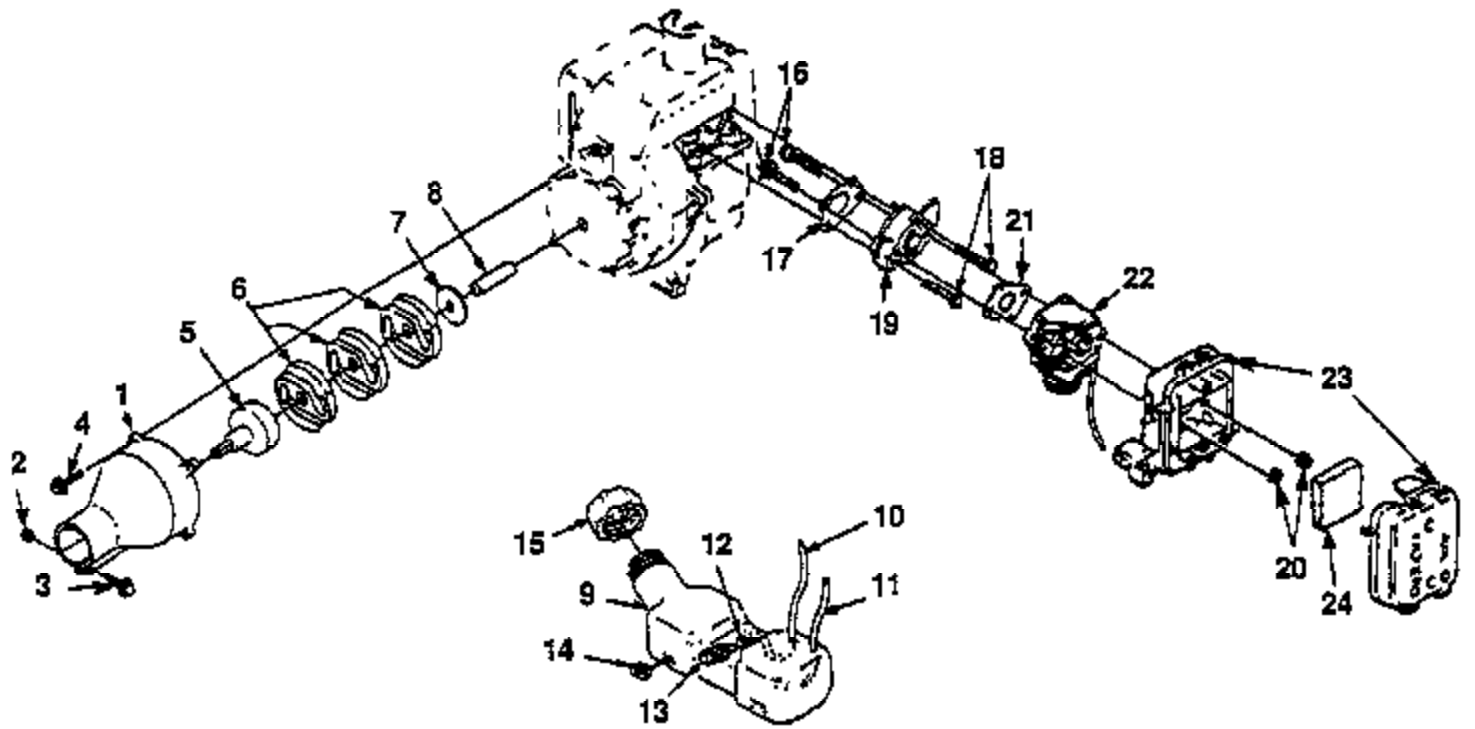

Ref #	Part Number	Qty	Description
1	A02396A	1	TUBE ADAPTOR KIT
2	81208	1	NUT-Hex (10-24)
3	88054	1	SCREW-Sems Hex Hd. (10-24 X 1 1/4")
4	88052	4	SCREW-Sems Hex Hd. (10-24 X 7/8")
5	A04655	1	DRUM & CONNECTOR
6	00242	3	CLUTCH
7	03372	1	WASHER-Clutch
8	035661	1	SPACER
9	A04658	1	FUEL TANK
10	0143917	1	TUBING-Rubber (4 1/4")
11	9477230	1	TUBING-Rubber (7 1/2")
12	98268A	1	CLAMP-Wire
13	49422	1	FILTER-Fuel
14	98792	3	BUMPER-Rubber
15	A00982A	1	CAP-Fuel Tank
16	04474	2	SCREW-Hex Hd. (10-24 X 2 1/4")
17	00775A	1	GASKET-Heat Dam
18	825491	2	SCREW-Taptite, Torx (10-24 X 1")
19	00864B	1	HEAT DAM
20	81208	2	NUT-Hex (10-24)
21	98766A	1	GASKET-Carburetor
22	A02607	1	CARBURETOR (Walbro)
23	A04449	1	AIR FILTER KIT
24	D98760A	1	FILTER-Air

Ref #	Part Number	Qty	Description
1	A06262	1	SHORT BLOCK
2	A04740	1	CYLINDER & GASKET
3	04388	1	GASKET-Cylinder
4	A06291	1	PISTON ROD
5	03179	2	RING-Piston
6	04860	1	SPACER-Bearing
7	00118	2	WASHER-Thrust
8	03796	1	RING-Retaining
9	02461	1	BEARING-Needle
10	69250	1	KEY-Woodruff
11	82568	3	SCREW-Torx Pan Hd. (10-24 X 3/4")
12	98767A	1	GASKET-Crankcase
13	98786C	1	GASKET-Muffler
14	00775A	1	GASKET-Heat Dam