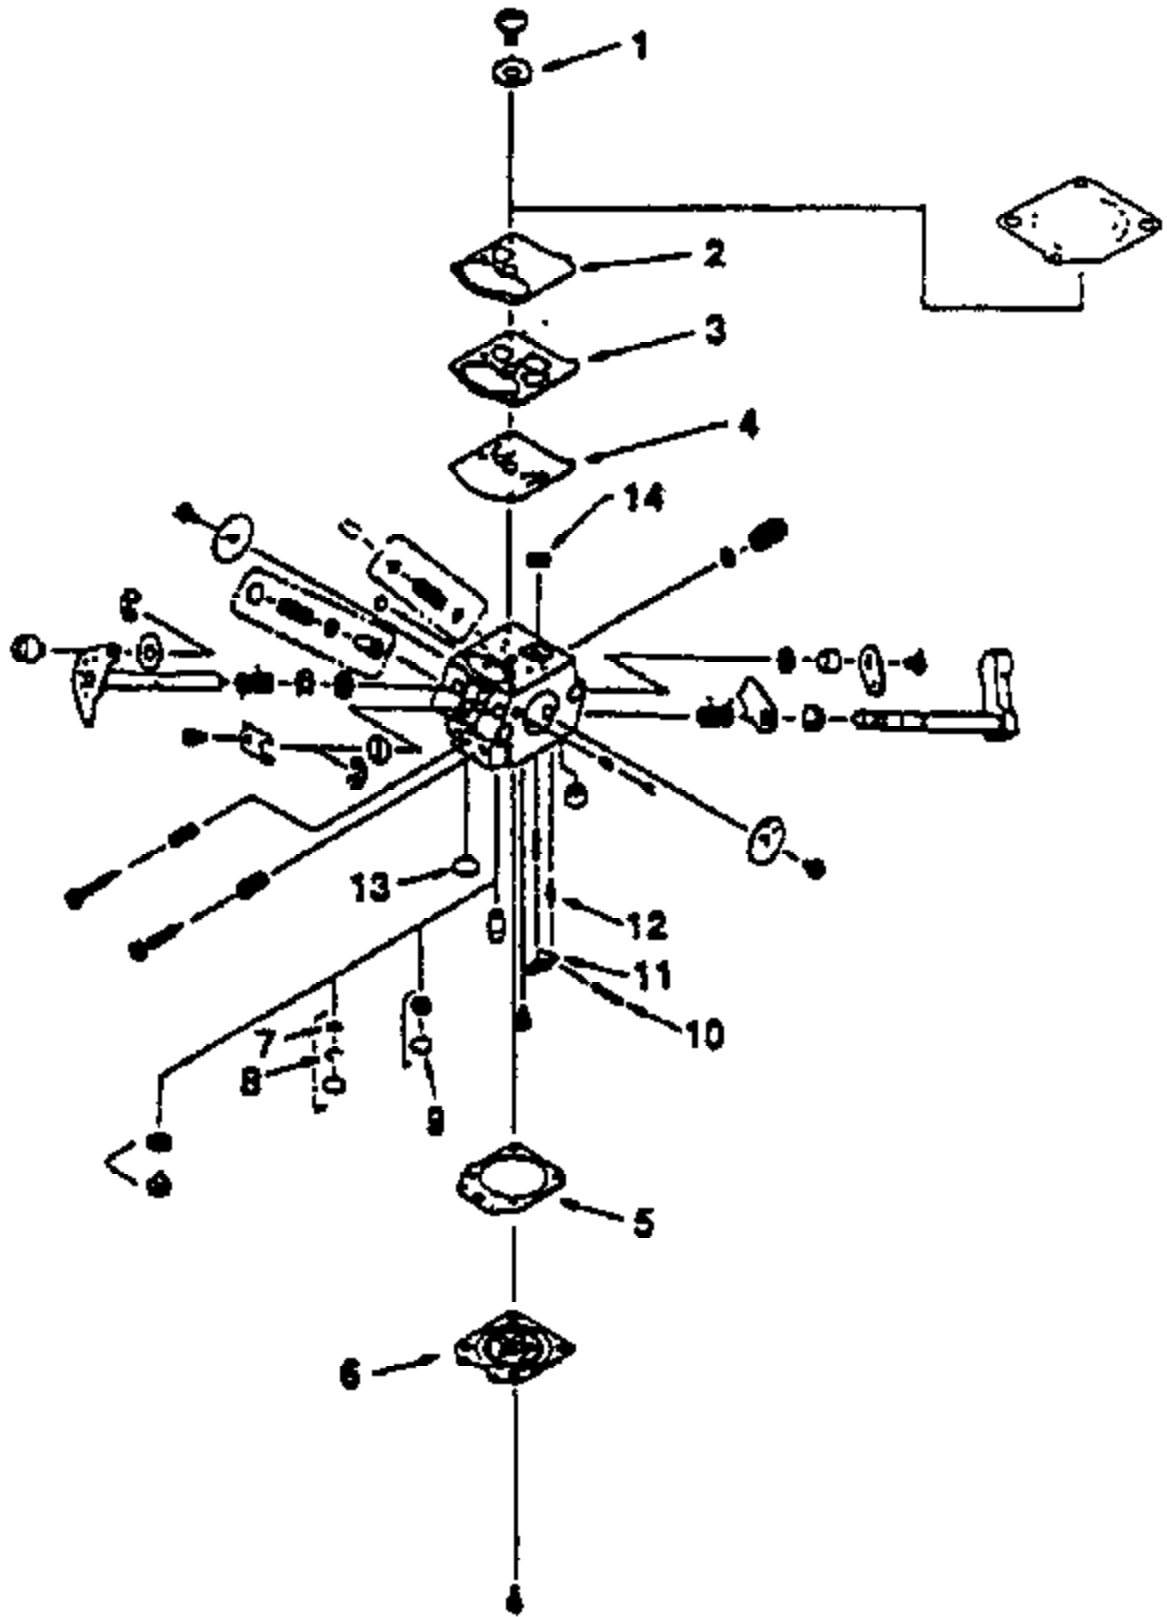

Ref #	Part Number	Qty	Description
1	A06278	1	DRIVESHAFT HOUSING Includes Item Nos. 2-4.
2	98818	1	SHAFT-Flexible
3	02985	1	DECAL-Warning
4	04458	1	DECAL-Start Inst.
5	46840	1	TIE-Cable
6	A03004	1	THROTTLE CABLE
7	A06261	1	HANDLE GRIP KIT Includes Item #8.
8	00737	2	SPRING-Tension
9	A00738	1	THROTTLE & SWITCH
10	A04709	1	HANDLE-Front Includes Item Nos. 11-14.
11	93992	1	NUT-Wing
12	80295	1	SCREW-Cap Hex Hd. (1/4-20 X 2")
13	83009	1	WASHER-Lock
14	84003	1	WASHER-Flat
15	82586	1	SCREW-Cap Socket Hd. (1/4-20 X 7/8")
16	88049	1	SCREW-Sems Hex Hd. (10-24 X 1/2")
17	A04151	1	GEAR HEAD
18	A06281	1	BLADE KIT Includes Item Nos. 19-22.
19	04168A	1	WASHER-Flanged
20	04259	1	WASHER-Flanged (Lower)
21	04277	1	NUT-Lock
22	D04359	1	BLADE, 2" X 9" (Qty.-2)
23	A06280	1	SUPPORT ARM ASSEMBLY Includes Item Nos. 24-28.
24	06364	1	KNOB-Adjusting
25	81162	1	NUT-Hex
26	84010	1	WASHER-Flat
27	A06279	1	WHEEL KIT
28	84010	2	WASHER-Flat
29	A06277	1	GUARD KIT Includes Item Nos. 30-33.
30	03871	1	DECAL-Warning
31	82593	3	SCREW-Hex Hd (10-24 X 5/8")
32	83046	3	WASHER-Lock (#10)
33	A06296	1	FLAP KIT
34	00684	1	SLEEVING (Cut length to 10")

Ref #	Part Number	Qty	Description
1	A02396A	1	TUBE ADAPTOR KIT
2	81208	1	NUT-Hex (10-24)
3	88054	1	SCREW-Sems Hex Hd. (10-24 X 1 1/4")
4	88052	4	SCREW-Sems Hex Hd. (10-24 X 7/8")
5	A04655	1	DRUM & CONNECTOR
6	00242	3	CLUTCH
7	03372	1	WASHER-Clutch
8	035661	1	SPACER
9	A04658	1	FUEL TANK
10	0143917	1	TUBING-Rubber (4 1/4")
11	9477230	1	TUBING-Rubber (7 1/2")
12	98268A	1	CLAMP-Wire
13	49422	1	FILTER-Fuel
14	98792	3	BUMPER-Rubber
15	A00982A	1	CAP-Fuel Tank
16	04474	2	SCREW-Hex Hd. (10-24 X 2 1/4")
17	00775A	1	GASKET-Heat Dam
18	825491	2	SCREW-Taptite, Torx (10-24 X 1")
19	00864B	1	HEAT DAM
20	81208	2	NUT-Hex (10-24)
21	98766A	1	GASKET-Carburetor
22	A02607	1	CARBURETOR (Walbro)
23	A04449	1	AIR FILTER KIT
24	D98760A	1	FILTER-Air