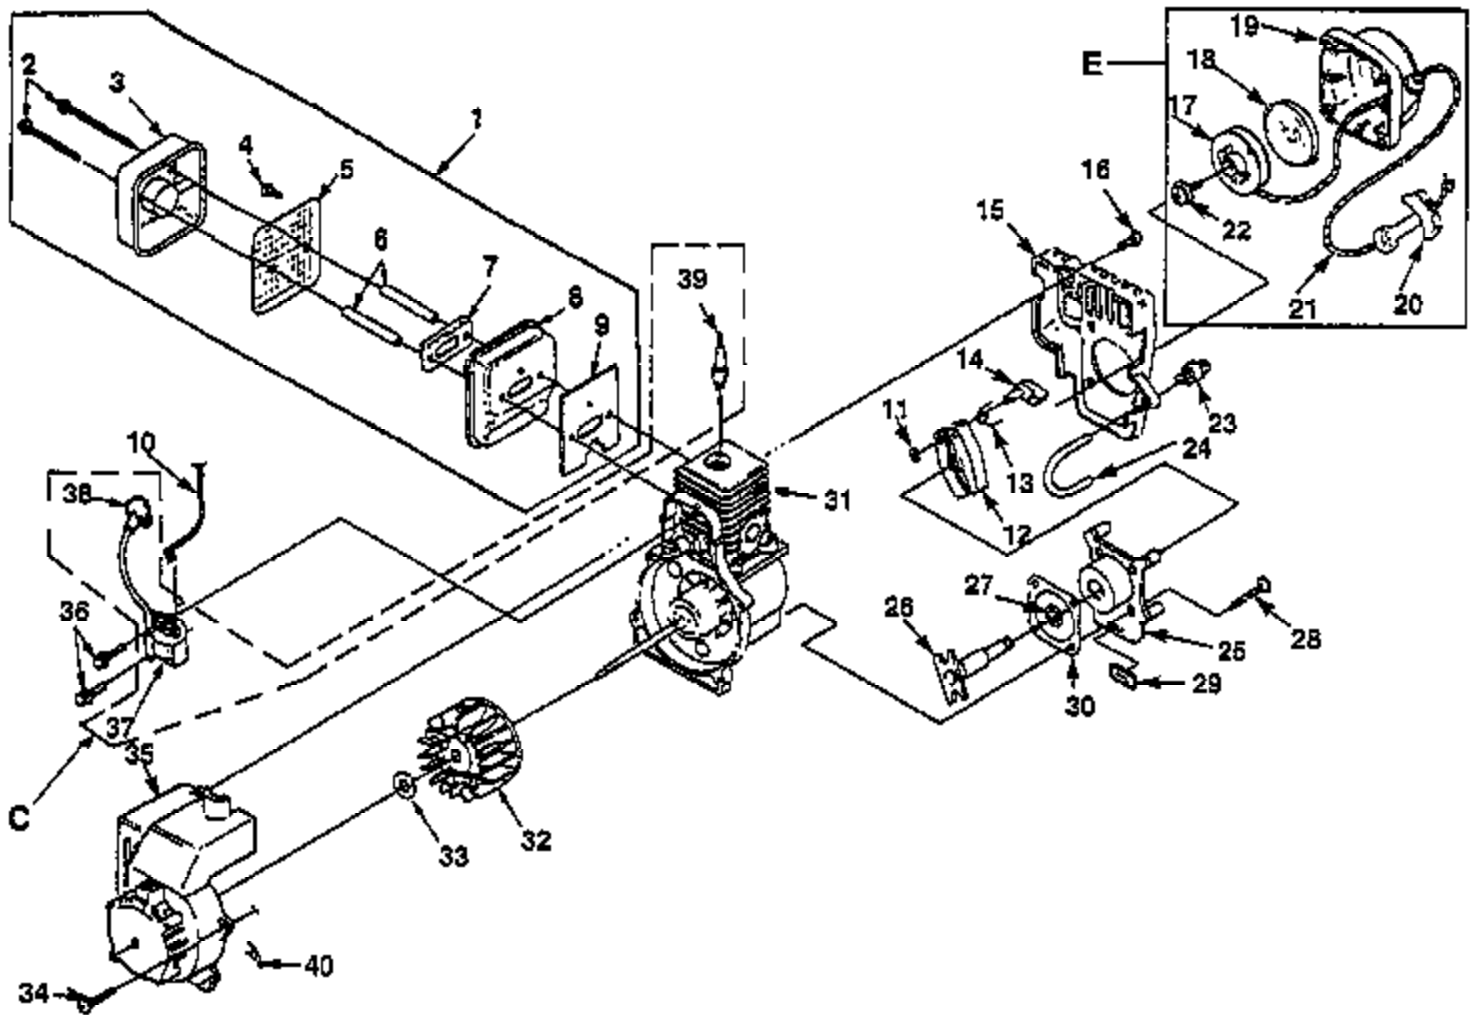

Ref #	Part Number	Qty	Description
1	A02396A	1	TUBE ADAPTOR KIT
2	81208	1	NUT-Hex (10-24)
3	88054	1	SCREW-Sems Hex Hd. (10-24 X 1 1/4")
4	88052	4	SCREW-Sems Hex Hd. (10-24 X 7/8")
5	A04655	1	DRUM & CONNECTOR
6	00242	3	CLUTCH
7	03372	1	WASHER-Clutch
8	035661	1	SPACER
9	A04658	1	FUEL TANK
10	0143917	1	TUBING-Rubber (4 1/4")
11	9477230	1	TUBING-Rubber (7 1/2")
12	98268A	1	CLAMP-Wire
13	49422	1	FILTER-Fuel
14	98792	3	BUMPER-Rubber
15	A00982A	1	CAP-Fuel Tank
16	04474	2	SCREW-Hex Hd. (10-24 X 2 1/4")
17	00775A	1	GASKET-Heat Dam
18	825491	2	SCREW-Taptite, Torx (10-24 X 1")
19	00864B	1	HEAT DAM
20	81208	2	NUT-Hex (10-24)
21	98766A	1	GASKET-Carburetor
22	A02607	1	CARBURETOR (Walbro)
23	A04449	1	AIR FILTER KIT
24	D98760A	1	FILTER-Air

Ref #	Part Number	Qty	Description
1	A06262	1	SHORT BLOCK
2	A04740	1	CYLINDER & GASKET
3	04388	1	GASKET-Cylinder
4	A06291	1	PISTON ROD
5	03179	2	RING-Piston
6	04860	1	SPACER-Bearing
7	00118	2	WASHER-Thrust
8	03796	1	RING-Retaining
9	02461	1	BEARING-Needle
10	69250	1	KEY-Woodruff
11	82568	3	SCREW-Torx Pan Hd. (10-24 X 3/4")
12	98767A	1	GASKET-Crankcase
13	98786C	1	GASKET-Muffler
14	00775A	1	GASKET-Heat Dam