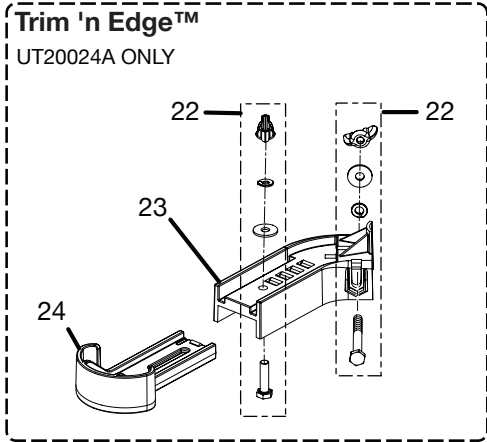

Homelite®

25cc STRING TRIMMERS

REPAIR SHEET

TrimLite™ – UT20004A

Trim 'n Edge™ – UT20024A

EZ Reach™ – UT20044A

HOMELITE 25cc STRING TRIMMER
(UT20004A, UT200024A, UT20044A)

FIGURE A

HOMELITE 25cc STRING TRIMMER

REPLACEMENT PARTS
FIGURE A

PARTS LIST

KEY NO.	PART NUMBER	DESCRIPTION	QTY.	KEY NO.	PART NUMBER	DESCRIPTION	QTY.
1	985591001	STARTING INSTRUCTION DECAL	1	15	985623002	GRASS DEFLECTOR ASSEMBLY (UT20004A AND UT20024A)	1
2	985380001	CURVED SHAFT ASSEMBLY (INC. KEY NO. 16)..	1		984821001	GRASS SHIELD ASSEMBLY (UT20044A).....	1
3	07928	CLAMP.....	1	16	984032001	DECAL, WARNING/STARTING BOOM.....	1
4	983823001	* SCREW (10-32 x 3/8 in.)	1	17	983837001	DECAL, TRIMLITE LOGO	1
5	A98231A	HOUSING AND EYELET	1		983838001	DECAL, TRIM-N-EDGE	
6	A98866A	SPOOL RETAINER (RH).....	1		983839001	DECAL, EASY REACH	
7	06713	COMPRESSION SPRING	1	18	985595001	DECAL, PRIMER	1
8	PA0387A	SPOOL W/LINE.....	1	19	985589001	DECAL, CHOKE.....	1
9	983815001	TRIGGER	1	20	07184	DECAL, HOMELITE	1
10	82537	* SCREW (10-14 x 7/8 in. TRUSS HD.)	4	21	983840001	LABEL, ZIP START	1
11	985330001	HANDLE GRIP ASSEMBLY	1			(Trim 'n Edge™ & EZ Reach™ ONLY)	
12	PS01611	BOOM CLAMP	1	22	A09361	FASTENER PARTS KIT (Trim 'n Edge™ ONLY) .	1
13	98822A	FRONT HANDLE.....	1	23	09310	EDGER BASE (Trim 'n Edge™ ONLY).....	1
14	PA00249	FASTENER PARTS KIT	1	24	09311	EDGER GUIDE (Trim 'n Edge™ ONLY)	1