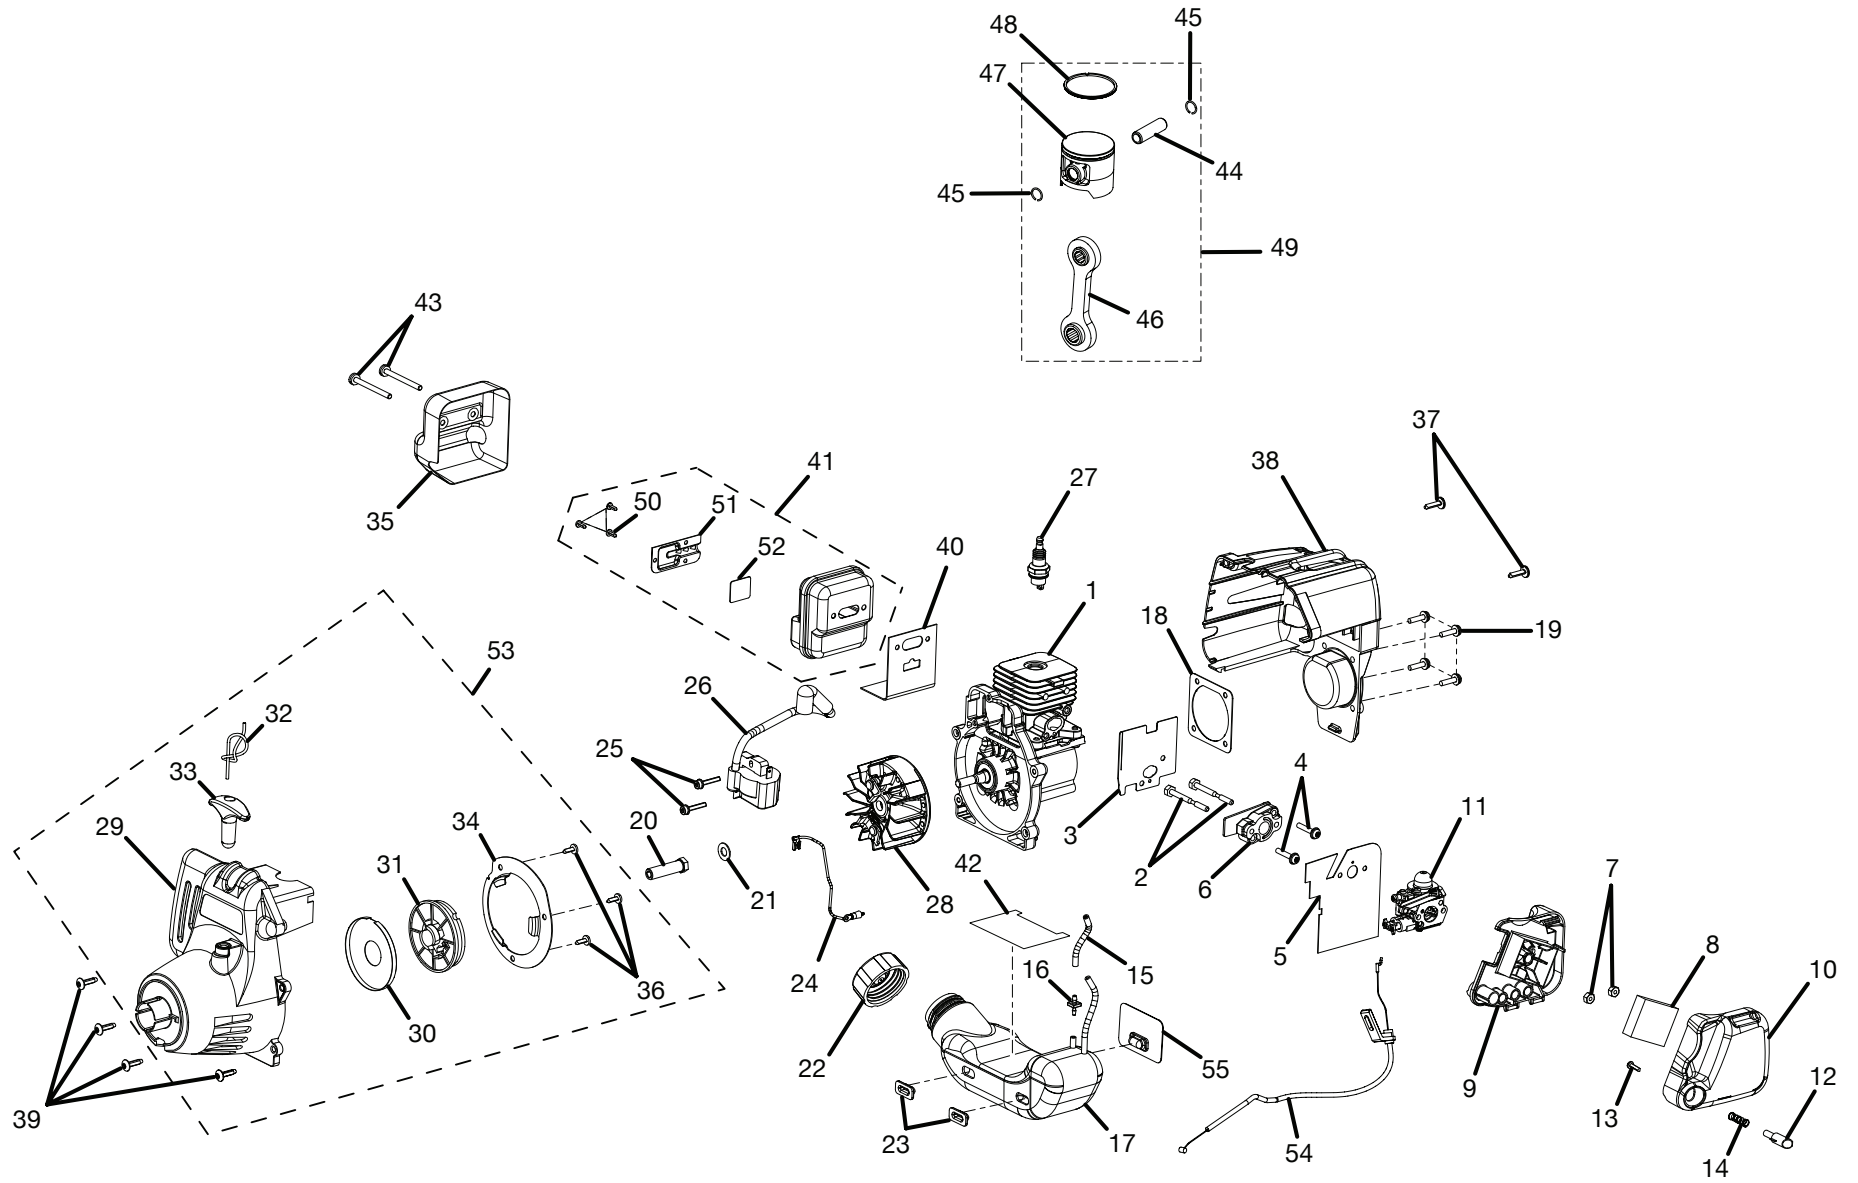

HOMELITE 25cc STRING TRIMMER

REPLACEMENT PARTS
FIGURE A

PARTS LIST

KEY NO.	PART NUMBER	DESCRIPTION	QTY.	KEY NO.	PART NUMBER	DESCRIPTION	QTY.
1	985591001	STARTING INSTRUCTION DECAL	1	15	985623002	GRASS DEFLECTOR ASSEMBLY (UT20004A AND UT20024A)	1
2	985380001	CURVED SHAFT ASSEMBLY (INC. KEY NO. 16)..	1		984821001	GRASS SHIELD ASSEMBLY (UT20044A).....	1
3	07928	CLAMP.....	1	16	984032001	DECAL, WARNING/STARTING BOOM.....	1
4	983823001	* SCREW (10-32 x 3/8 in.)	1	17	983837001	DECAL, TRIMLITE LOGO	1
5	A98231A	HOUSING AND EYELET	1		983838001	DECAL, TRIM-N-EDGE	
6	A98866A	SPOOL RETAINER (RH).....	1		983839001	DECAL, EASY REACH	
7	06713	COMPRESSION SPRING	1	18	985595001	DECAL, PRIMER	1
8	PA0387A	SPOOL W/LINE.....	1	19	985589001	DECAL, CHOKE.....	1
9	983815001	TRIGGER	1	20	07184	DECAL, HOMELITE	1
10	82537	* SCREW (10-14 x 7/8 in. TRUSS HD.)	4	21	983840001	LABEL, ZIP START	1
11	985330001	HANDLE GRIP ASSEMBLY	1			(Trim 'n Edge™ & EZ Reach™ ONLY)	
12	PS01611	BOOM CLAMP	1	22	A09361	FASTENER PARTS KIT (Trim 'n Edge™ ONLY) .	1
13	98822A	FRONT HANDLE.....	1	23	09310	EDGER BASE (Trim 'n Edge™ ONLY).....	1
14	PA00249	FASTENER PARTS KIT	1	24	09311	EDGER GUIDE (Trim 'n Edge™ ONLY)	1

* STANDARD HARDWARE ITEM – MAY BE PURCHASED LOCALLY

HOMELITE 25cc STRING TRIMMER

FIGURE B