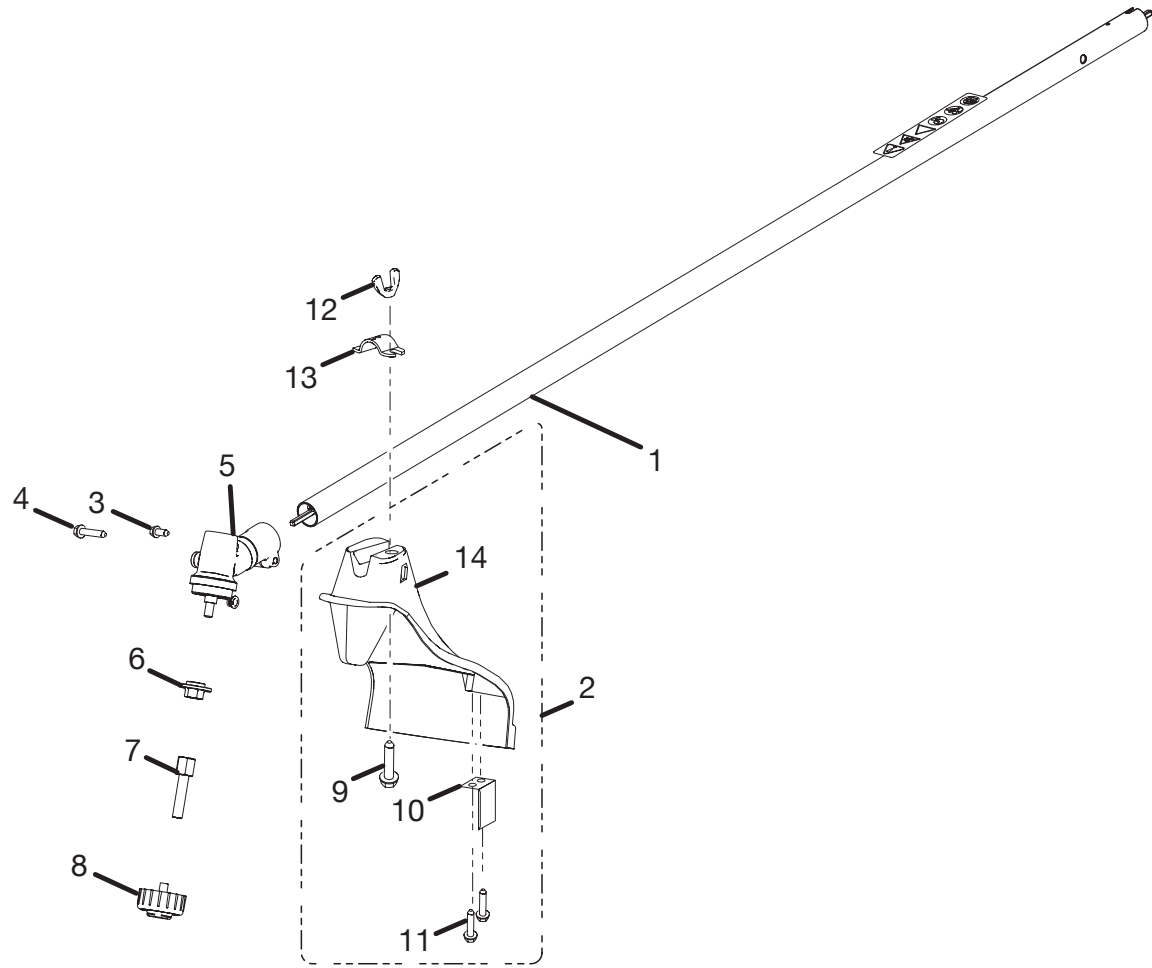

HOMELITE 25cc STRING TRIMMER

REPLACEMENT PARTS
FIGURE A

PARTS LIST

KEY NO.	PART NUMBER	DESCRIPTION	QTY.	KEY NO.	PART NUMBER	DESCRIPTION	QTY.
1	985591001	STARTING INSTRUCTION DECAL	1	15	985623002	GRASS DEFLECTOR ASSEMBLY (UT20004A AND UT20024A)	1
2	985380001	CURVED SHAFT ASSEMBLY (INC. KEY NO. 16)..	1		984821001	GRASS SHIELD ASSEMBLY (UT20044A).....	1
3	07928	CLAMP.....	1	16	984032001	DECAL, WARNING/STARTING BOOM.....	1
4	983823001	* SCREW (10-32 x 3/8 in.)	1	17	983837001	DECAL, TRIMLITE LOGO	1
5	A98231A	HOUSING AND EYELET	1		983838001	DECAL, TRIM-N-EDGE	
6	A98866A	SPOOL RETAINER (RH).....	1		983839001	DECAL, EASY REACH	
7	06713	COMPRESSION SPRING	1	18	985595001	DECAL, PRIMER	1
8	PA0387A	SPOOL W/LINE.....	1	19	985589001	DECAL, CHOKE.....	1
9	983815001	TRIGGER	1	20	07184	DECAL, HOMELITE	1
10	82537	* SCREW (10-14 x 7/8 in. TRUSS HD.)	4	21	983840001	LABEL, ZIP START	1
11	985330001	HANDLE GRIP ASSEMBLY	1			(Trim 'n Edge™ & EZ Reach™ ONLY)	
12	PS01611	BOOM CLAMP	1	22	A09361	FASTENER PARTS KIT (Trim 'n Edge™ ONLY) .	1
13	98822A	FRONT HANDLE.....	1	23	09310	EDGER BASE (Trim 'n Edge™ ONLY).....	1
14	PA00249	FASTENER PARTS KIT	1	24	09311	EDGER GUIDE (Trim 'n Edge™ ONLY)	1

* STANDARD HARDWARE ITEM – MAY BE PURCHASED LOCALLY

FIGURE C
(UT20044A)

**REPLACEMENT PARTS
FIGURE C**

PARTS LIST

KEY NO.	PART NUMBER	DESCRIPTION	QTY.
1	985381001	STRAIGHT SHAFT ASSEMBLY	1
2	984821001	GRASS SHIELD ASSEMBLY (INCLUDES HARDWARE).....	1
3	PS04673	* SCREW (10-24 x 5/8 in.)	1
4	983381007	* SCREW (1/4-20 x 1-1/4 in.).....	1
5	984244001	GEAR HEAD.....	1
6	984931001	WASHER.....	1
7	PS04438	SHAFT ADAPTER	1
8	A97910A	SPOOL RETAINER (LH)	1
9	PS02435	SCREW, SQUARE HEAD	1
10	07129	CUT OFF BLADE	1
11	82546	SCREW	2
12	PS02453	WING NUT	1
13	PS02391	SHIELD CLAMP	1
14	984822001	GRASS SHIELD	1
	983000685	OPERATOR'S MANUAL	
	983000687	CUSTOMER SHEET (REV:00)	
	02-17-05		