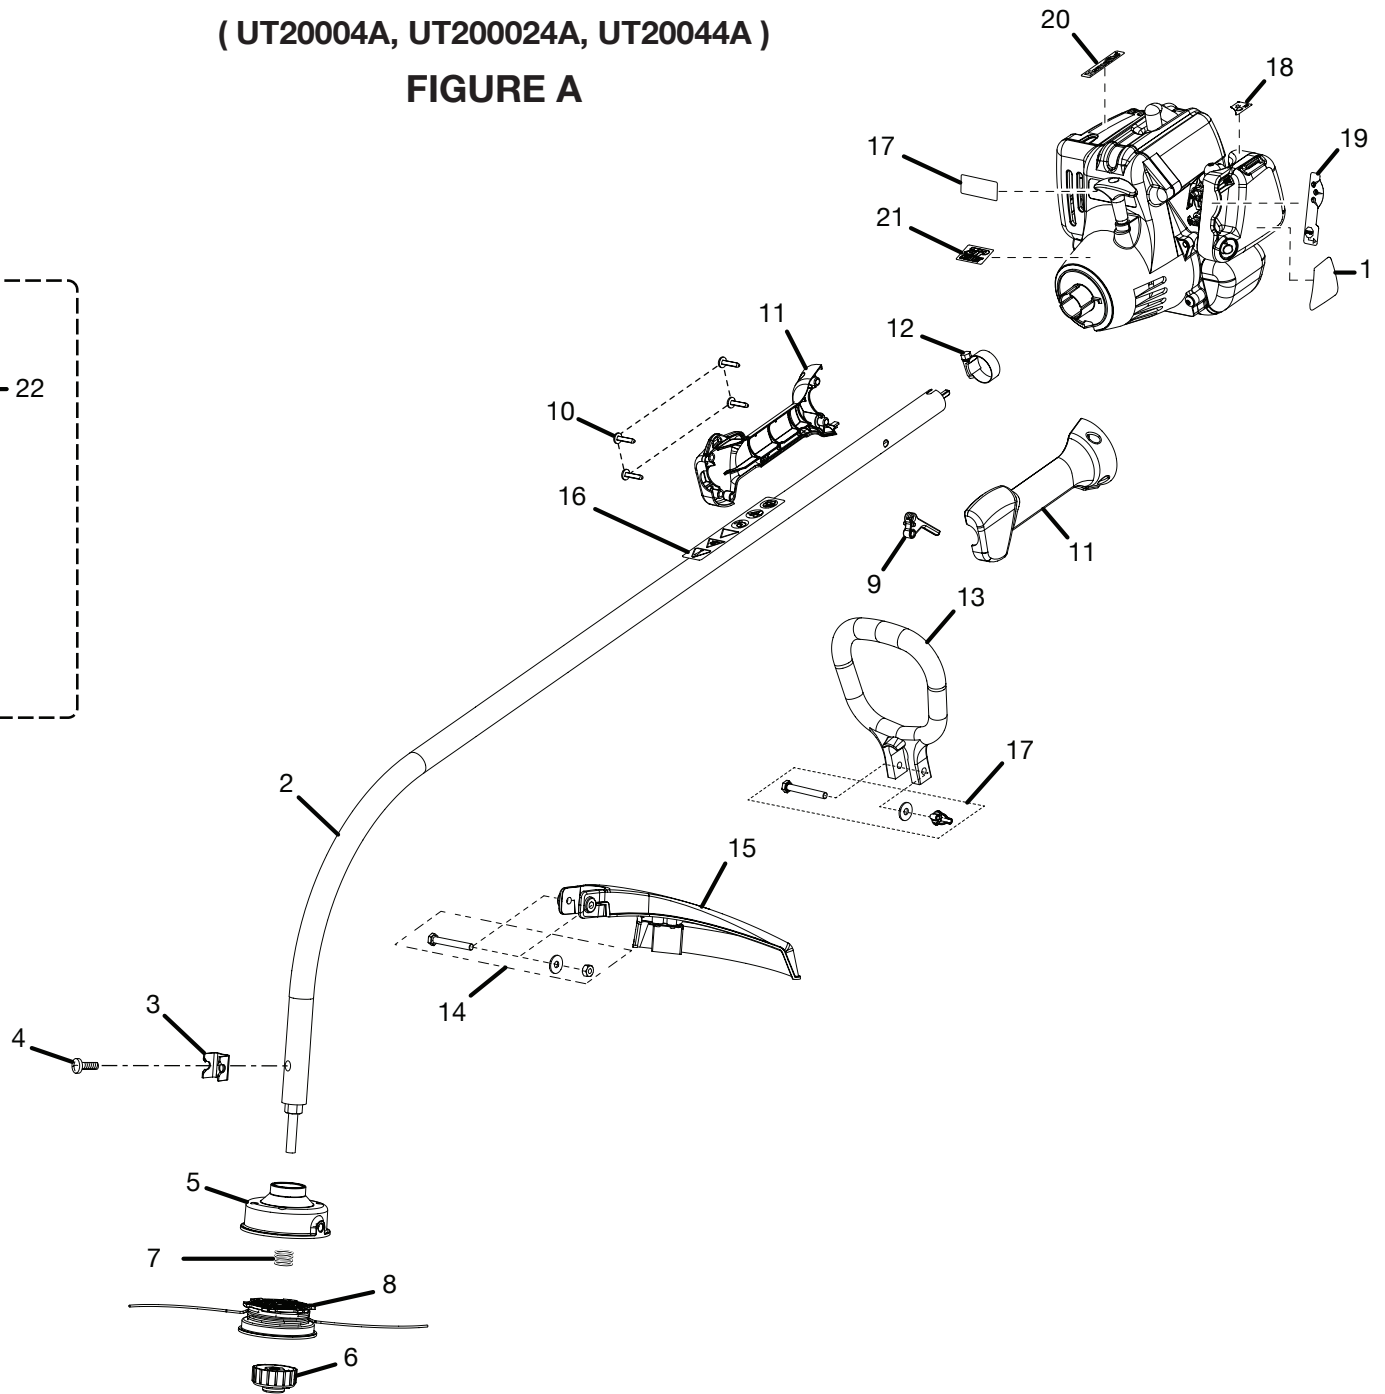

Homelite®

25cc STRING TRIMMERS

REPAIR SHEET

TrimLite™ – UT20004A

Trim 'n Edge™ – UT20024A

EZ Reach™ – UT20044A

HOMELITE 25cc STRING TRIMMER
(UT20004A, UT200024A, UT20044A)

FIGURE A

HOMELITE 25cc STRING TRIMMER

REPLACEMENT PARTS
FIGURE A

PARTS LIST

KEY NO.	PART NUMBER	DESCRIPTION	QTY.	KEY NO.	PART NUMBER	DESCRIPTION	QTY.
1	985591001	STARTING INSTRUCTION DECAL	1	15	985623002	GRASS DEFLECTOR ASSEMBLY (UT20004A AND UT20024A)	1
2	985380001	CURVED SHAFT ASSEMBLY (INC. KEY NO. 16)..	1		984821001	GRASS SHIELD ASSEMBLY (UT20044A).....	1
3	07928	CLAMP.....	1	16	984032001	DECAL, WARNING/STARTING BOOM.....	1
4	983823001	* SCREW (10-32 x 3/8 in.)	1	17	983837001	DECAL, TRIMLITE LOGO	1
5	A98231A	HOUSING AND EYELET	1		983838001	DECAL, TRIM-N-EDGE	
6	A98866A	SPOOL RETAINER (RH).....	1		983839001	DECAL, EASY REACH	
7	06713	COMPRESSION SPRING	1	18	985595001	DECAL, PRIMER	1
8	PA0387A	SPOOL W/LINE.....	1	19	985589001	DECAL, CHOKE.....	1
9	983815001	TRIGGER	1	20	07184	DECAL, HOMELITE	1
10	82537	* SCREW (10-14 x 7/8 in. TRUSS HD.)	4	21	983840001	LABEL, ZIP START	1
11	985330001	HANDLE GRIP ASSEMBLY	1			(Trim 'n Edge™ & EZ Reach™ ONLY)	
12	PS01611	BOOM CLAMP	1	22	A09361	FASTENER PARTS KIT (Trim 'n Edge™ ONLY) .	1
13	98822A	FRONT HANDLE.....	1	23	09310	EDGER BASE (Trim 'n Edge™ ONLY).....	1
14	PA00249	FASTENER PARTS KIT	1	24	09311	EDGER GUIDE (Trim 'n Edge™ ONLY)	1