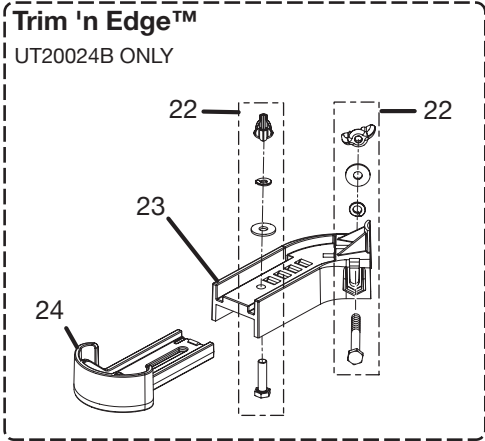

Homelite®

25cc STRING TRIMMERS

REPAIR SHEET

TrimLite™ – UT20004B

Trim 'n Edge™ – UT20024B

EZ Reach™ – UT20044B

HOMELITE 25cc STRING TRIMMER
(UT20004B, UT200024A, UT20044B)

FIGURE A

HOMELITE 25cc STRING TRIMMER

REPLACEMENT PARTS
FIGURE A

PARTS LIST

KEY NO.	PART NUMBER	DESCRIPTION	QTY.	KEY NO.	PART NUMBER	DESCRIPTION	QTY.
1	985591001	STARTING INSTRUCTION DECAL	1	15	985623002	GRASS DEFLECTOR ASSEMBLY (UT20004B AND UT20024B)	1
2	985380001	CURVED SHAFT ASSEMBLY (INC. KEY NO. 16) ..	1		984821001	GRASS SHIELD ASSEMBLY (UT20044B)	1
3	07928	CLAMP.....	1	16	984032001	DECAL, WARNING/STARTING BOOM	1
4	983823001	* SCREW (10-32 x 3/8 in.)	1	17	983837001	DECAL, TRIMLITE LOGO	1
5	A98231A	HOUSING AND EYELET	1		983838001	DECAL, TRIM-N-EDGE	
6	A98866A	SPOOL RETAINER (RH).....	1		983839001	DECAL, EASY REACH	
7	06713	COMPRESSION SPRING	1	18	985595001	DECAL, PRIMER	1
8	PA0387A	SPOOL W/LINE.....	1	19	985589001	DECAL, CHOKE.....	1
9	983815001	TRIGGER	1	20	07184	DECAL, HOMELITE	1
10	82537	* SCREW (10-14 x 7/8 in. TRUSS HD.)	4	21	983840001	LABEL, ZIP START	1
11	985330001	HANDLE GRIP ASSEMBLY	1			(Trim 'n Edge™ & EZ Reach™ ONLY)	
12	PS01611	BOOM CLAMP	1	22	A09361	FASTENER PARTS KIT (Trim 'n Edge™ ONLY) .	1
13	98822A	FRONT HANDLE.....	1	23	09310	EDGER BASE (Trim 'n Edge™ ONLY).....	1
14	PA00249	FASTENER PARTS KIT	1	24	09311	EDGER GUIDE (Trim 'n Edge™ ONLY)	1