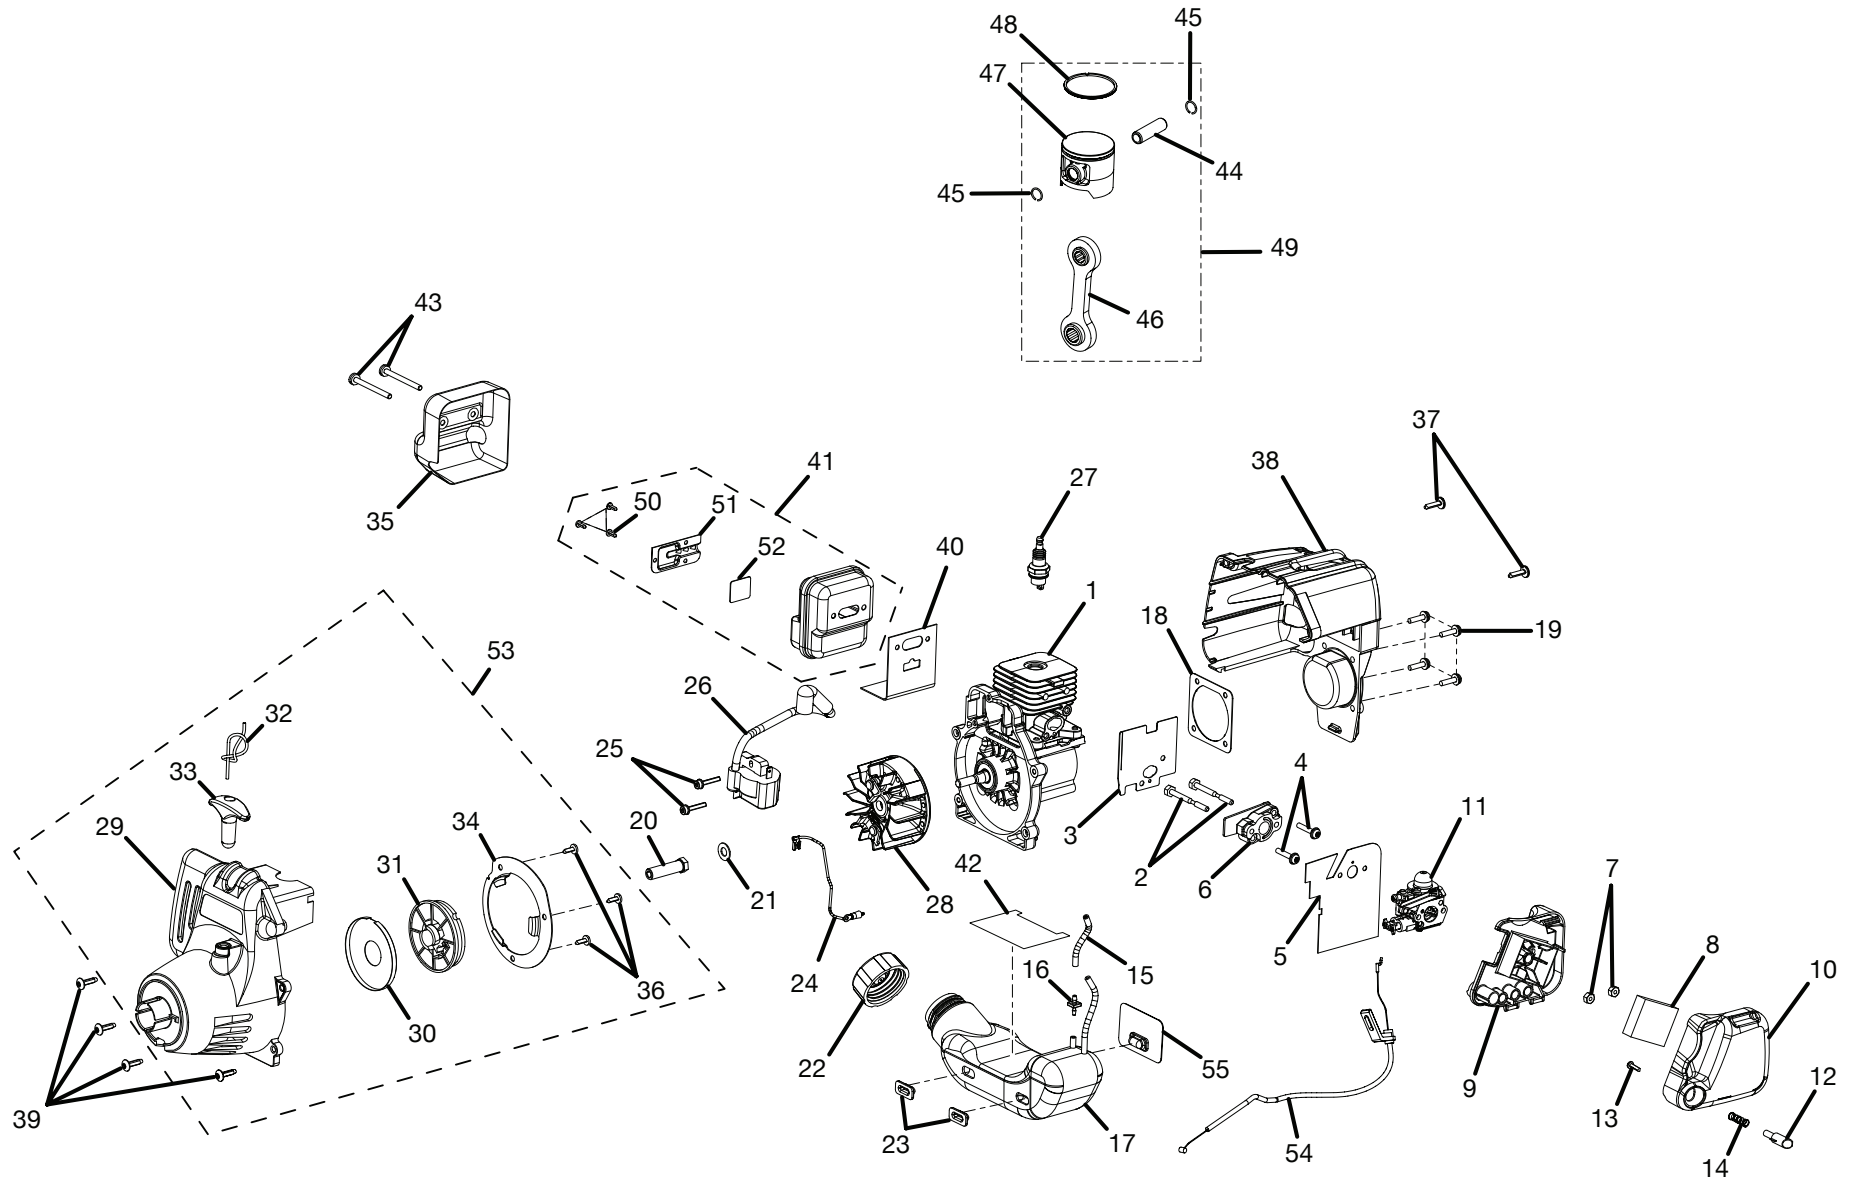

HOMELITE 25cc STRING TRIMMER

REPLACEMENT PARTS
FIGURE A

PARTS LIST

KEY NO.	PART NUMBER	DESCRIPTION	QTY.	KEY NO.	PART NUMBER	DESCRIPTION	QTY.
1	985591001	STARTING INSTRUCTION DECAL	1	15	985623002	GRASS DEFLECTOR ASSEMBLY (UT20004B AND UT20024B)	1
2	985380001	CURVED SHAFT ASSEMBLY (INC. KEY NO. 16) ..	1		984821001	GRASS SHIELD ASSEMBLY (UT20044B)	1
3	07928	CLAMP.....	1	16	984032001	DECAL, WARNING/STARTING BOOM	1
4	983823001	* SCREW (10-32 x 3/8 in.)	1	17	983837001	DECAL, TRIMLITE LOGO	1
5	A98231A	HOUSING AND EYELET	1		983838001	DECAL, TRIM-N-EDGE	
6	A98866A	SPOOL RETAINER (RH).....	1		983839001	DECAL, EASY REACH	
7	06713	COMPRESSION SPRING	1	18	985595001	DECAL, PRIMER	1
8	PA0387A	SPOOL W/LINE.....	1	19	985589001	DECAL, CHOKE.....	1
9	983815001	TRIGGER	1	20	07184	DECAL, HOMELITE	1
10	82537	* SCREW (10-14 x 7/8 in. TRUSS HD.)	4	21	983840001	LABEL, ZIP START	1
11	985330001	HANDLE GRIP ASSEMBLY	1			(Trim 'n Edge™ & EZ Reach™ ONLY)	
12	PS01611	BOOM CLAMP	1	22	A09361	FASTENER PARTS KIT (Trim 'n Edge™ ONLY) .	1
13	98822A	FRONT HANDLE.....	1	23	09310	EDGER BASE (Trim 'n Edge™ ONLY).....	1
14	PA00249	FASTENER PARTS KIT	1	24	09311	EDGER GUIDE (Trim 'n Edge™ ONLY)	1

* STANDARD HARDWARE ITEM – MAY BE PURCHASED LOCALLY

HOMELITE 25cc STRING TRIMMER

FIGURE B