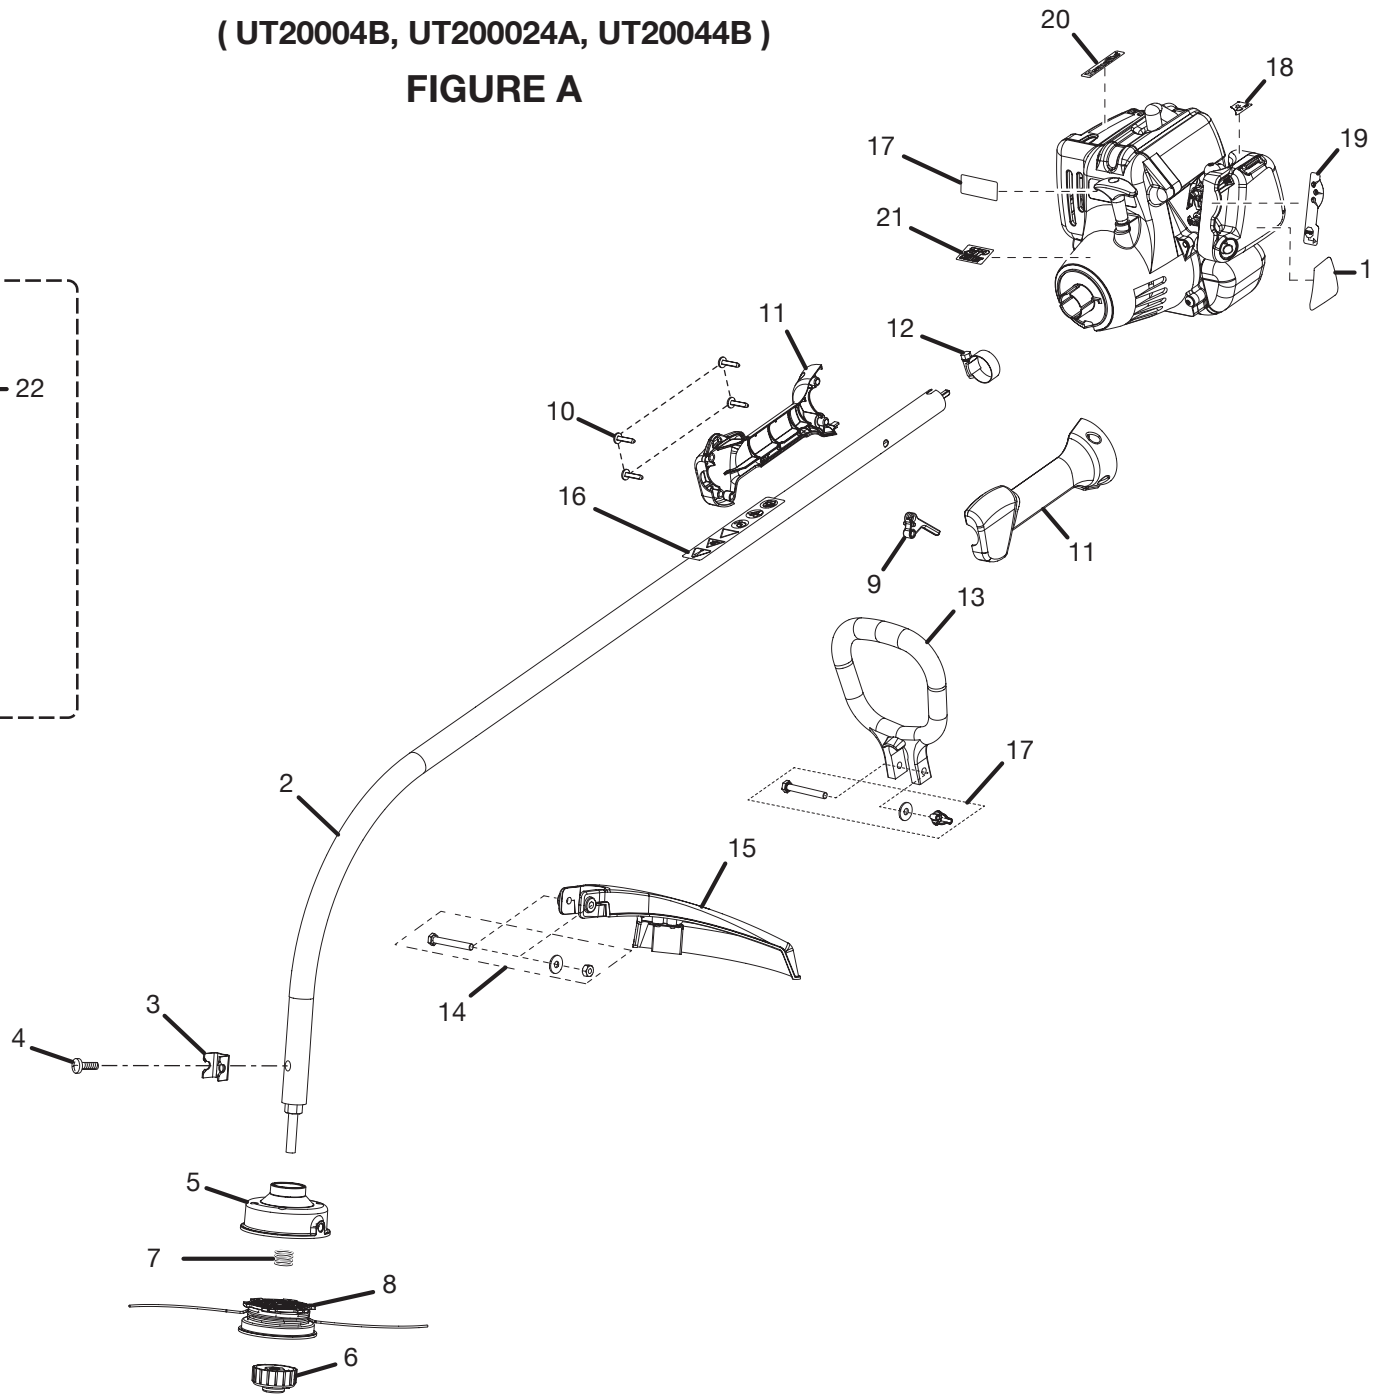

Homelite®

25cc STRING TRIMMERS

REPAIR SHEET

TrimLite™ – UT20004B

Trim 'n Edge™ – UT20024B

EZ Reach™ – UT20044B

HOMELITE 25cc STRING TRIMMER
(UT20004B, UT200024A, UT20044B)

FIGURE A

HOMELITE 25cc STRING TRIMMER

REPLACEMENT PARTS
FIGURE A

PARTS LIST

KEY NO.	PART NUMBER	DESCRIPTION	QTY.	KEY NO.	PART NUMBER	DESCRIPTION	QTY.
1	985591001	STARTING INSTRUCTION DECAL	1	15	985623002	GRASS DEFLECTOR ASSEMBLY (UT20004B AND UT20024B)	1
2	985380001	CURVED SHAFT ASSEMBLY (INC. KEY NO. 16) ..	1		984821001	GRASS SHIELD ASSEMBLY (UT20044B)	1
3	07928	CLAMP.....	1	16	984032001	DECAL, WARNING/STARTING BOOM	1
4	983823001	* SCREW (10-32 x 3/8 in.)	1	17	983837001	DECAL, TRIMLITE LOGO	1
5	A98231A	HOUSING AND EYELET	1		983838001	DECAL, TRIM-N-EDGE	
6	A98866A	SPOOL RETAINER (RH).....	1		983839001	DECAL, EASY REACH	
7	06713	COMPRESSION SPRING	1	18	985595001	DECAL, PRIMER	1
8	PA0387A	SPOOL W/LINE.....	1	19	985589001	DECAL, CHOKE.....	1
9	983815001	TRIGGER	1	20	07184	DECAL, HOMELITE	1
10	82537	* SCREW (10-14 x 7/8 in. TRUSS HD.)	4	21	983840001	LABEL, ZIP START	1
11	985330001	HANDLE GRIP ASSEMBLY	1			(Trim 'n Edge™ & EZ Reach™ ONLY)	
12	PS01611	BOOM CLAMP	1	22	A09361	FASTENER PARTS KIT (Trim 'n Edge™ ONLY) .	1
13	98822A	FRONT HANDLE.....	1	23	09310	EDGER BASE (Trim 'n Edge™ ONLY).....	1
14	PA00249	FASTENER PARTS KIT	1	24	09311	EDGER GUIDE (Trim 'n Edge™ ONLY)	1