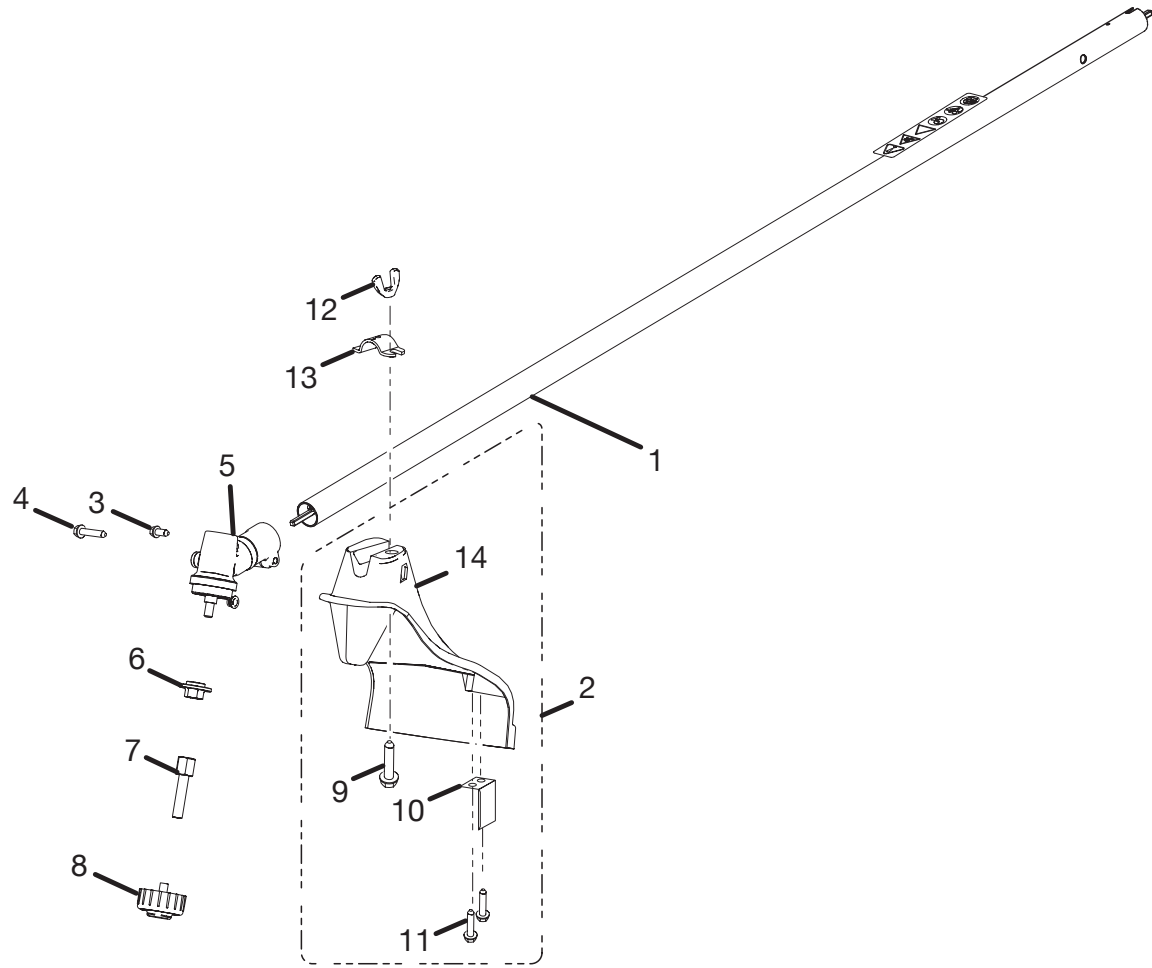

HOMELITE 25cc STRING TRIMMER

REPLACEMENT PARTS
FIGURE A

PARTS LIST

KEY NO.	PART NUMBER	DESCRIPTION	QTY.	KEY NO.	PART NUMBER	DESCRIPTION	QTY.
1	985591001	STARTING INSTRUCTION DECAL	1	15	985623002	GRASS DEFLECTOR ASSEMBLY (UT20004B AND UT20024B)	1
2	985380001	CURVED SHAFT ASSEMBLY (INC. KEY NO. 16) ..	1		984821001	GRASS SHIELD ASSEMBLY (UT20044B)	1
3	07928	CLAMP.....	1	16	984032001	DECAL, WARNING/STARTING BOOM	1
4	983823001	* SCREW (10-32 x 3/8 in.)	1	17	983837001	DECAL, TRIMLITE LOGO	1
5	A98231A	HOUSING AND EYELET	1		983838001	DECAL, TRIM-N-EDGE	
6	A98866A	SPOOL RETAINER (RH).....	1		983839001	DECAL, EASY REACH	
7	06713	COMPRESSION SPRING	1	18	985595001	DECAL, PRIMER	1
8	PA0387A	SPOOL W/LINE.....	1	19	985589001	DECAL, CHOKE.....	1
9	983815001	TRIGGER	1	20	07184	DECAL, HOMELITE	1
10	82537	* SCREW (10-14 x 7/8 in. TRUSS HD.)	4	21	983840001	LABEL, ZIP START	1
11	985330001	HANDLE GRIP ASSEMBLY	1			(Trim 'n Edge™ & EZ Reach™ ONLY)	
12	PS01611	BOOM CLAMP	1	22	A09361	FASTENER PARTS KIT (Trim 'n Edge™ ONLY) .	1
13	98822A	FRONT HANDLE.....	1	23	09310	EDGER BASE (Trim 'n Edge™ ONLY).....	1
14	PA00249	FASTENER PARTS KIT	1	24	09311	EDGER GUIDE (Trim 'n Edge™ ONLY)	1

* STANDARD HARDWARE ITEM – MAY BE PURCHASED LOCALLY

FIGURE C
(UT20044B)

**REPLACEMENT PARTS
FIGURE C**

PARTS LIST

KEY NO.	PART NUMBER	DESCRIPTION	QTY.
1	985381001	STRAIGHT SHAFT ASSEMBLY	1
2	984821001	GRASS SHIELD ASSEMBLY (INCLUDES HARDWARE).....	1
3	PS04673	* SCREW (10-24 x 5/8 in.)	1
4	983381007	* SCREW (1/4-20 x 1-1/4 in.).....	1
5	984244001	GEAR HEAD.....	1
6	984931001	WASHER.....	1
7	PS04438	SHAFT ADAPTER	1
8	A97910A	SPOOL RETAINER (LH)	1
9	PS02435	SCREW, SQUARE HEAD	1
10	07129	CUT OFF BLADE	1
11	82546	SCREW	2
12	PS02453	WING NUT	1
13	PS02391	SHIELD CLAMP	1
14	984822001	GRASS SHIELD	1
	983000771	OPERATOR'S MANUAL	
	983000771R	REPAIR SHEET (REV:00)	
	04-18-05		