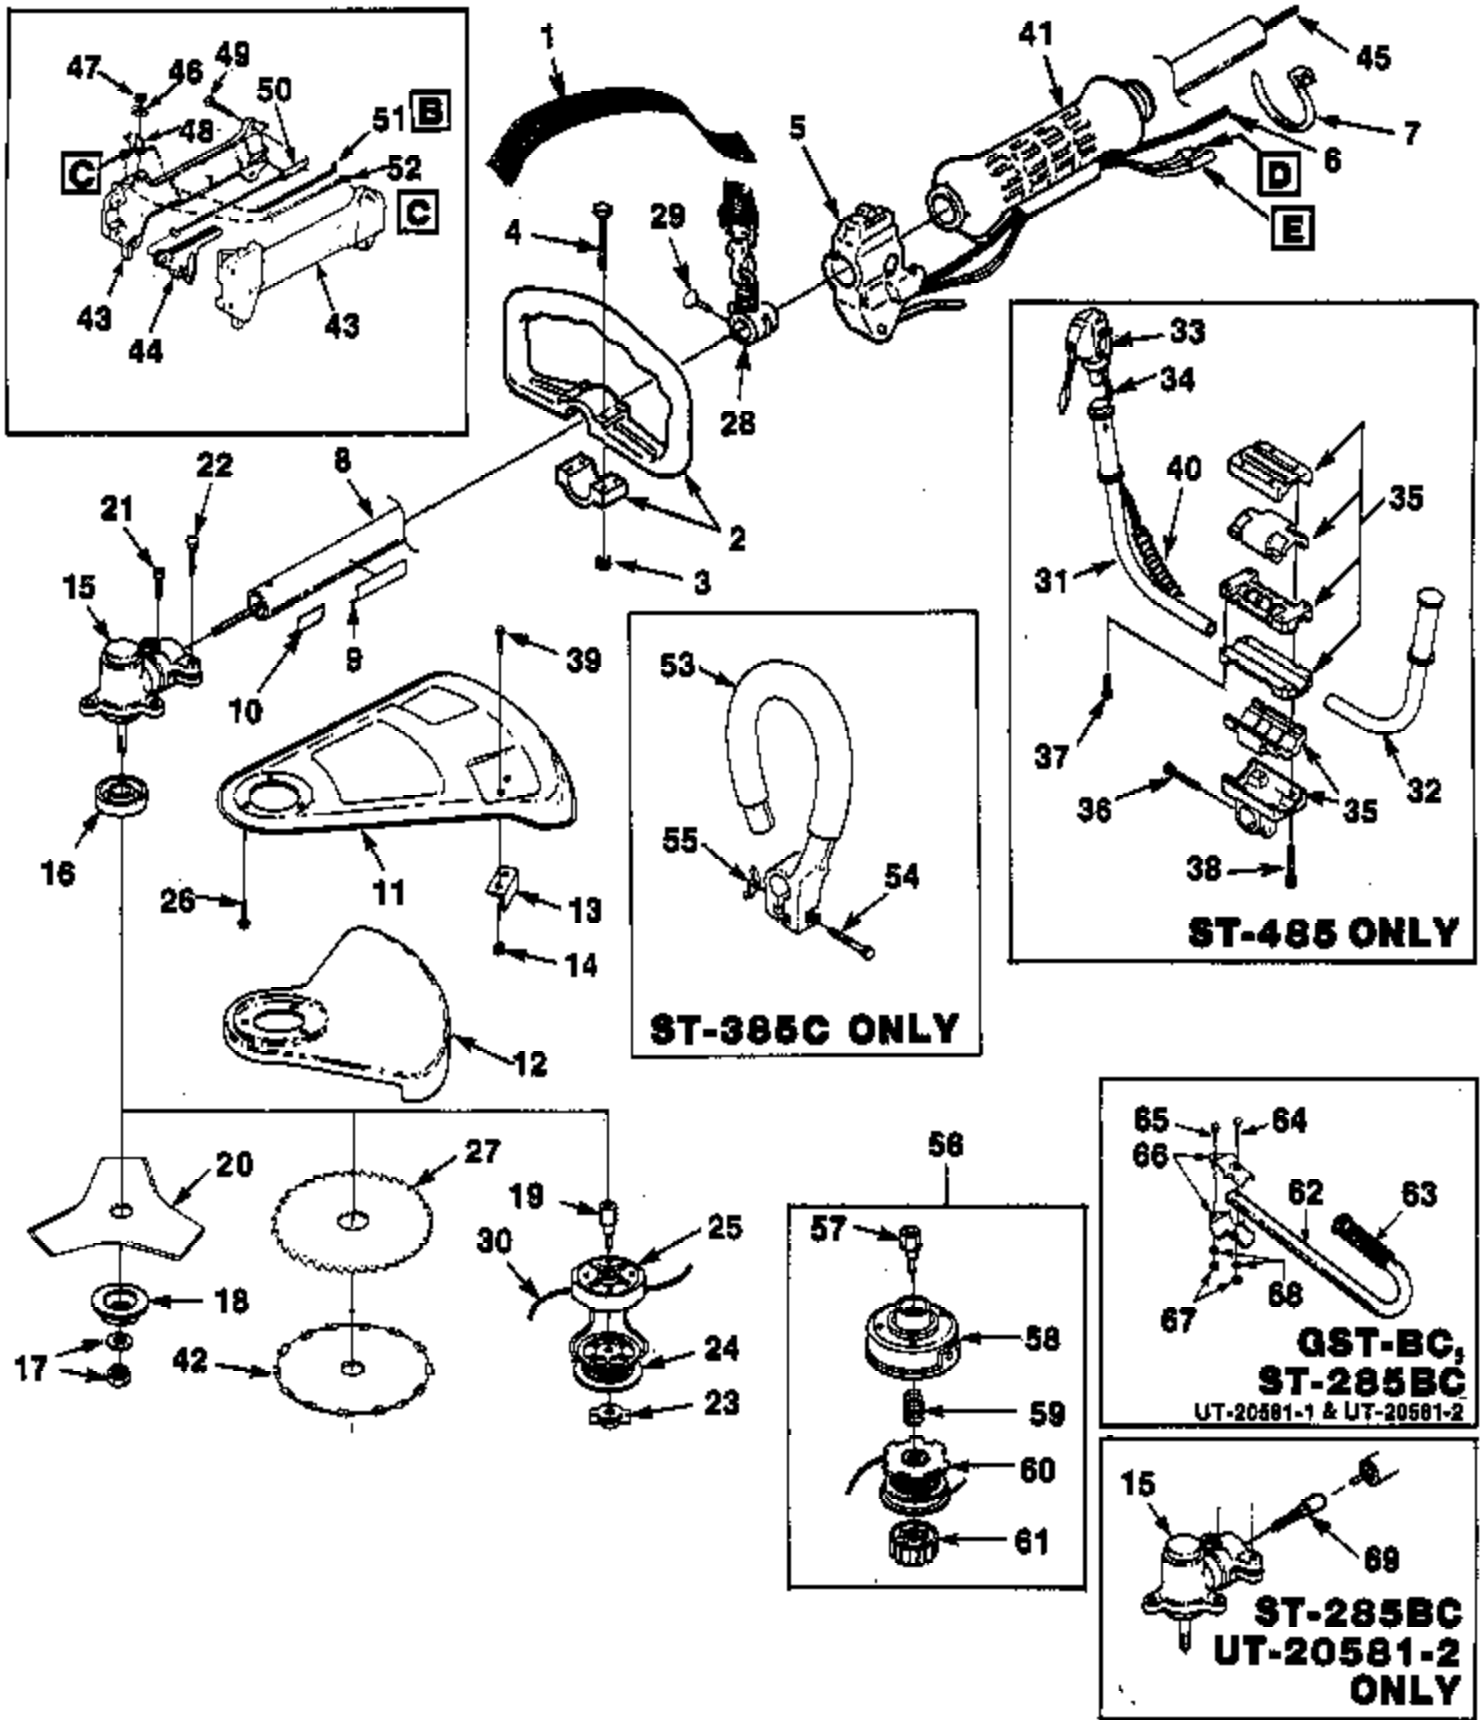

Ref #	Part Number	Qty	Description
1	DA92703B	1	HARNESSE w/CONNECTOR
2	A00736	1	HANDLE (ST-385)
3	00677	4	NUT (ST-385)
4	00676	4	SCREW (ST-385)
5	A00738	1	THROTTLE & SWITCH w/Lead (ST-385)
6	A03004	1	THROTTLE CABLE (ST-385 & ST-385C)
7	46840	3	CABLE- Tie
8	A00114	1	HOUSING- Drive Shaft (ST-385, ST-385C, ST-485)
9	989241	1	DECAL- Starting Instructions
10	02985	1	DECAL- Warning
	A034881	1	HOUSING- Drive Shaft (GST-BC & ST-285BC UT20581-1)
	989241	1	DECAL- Starting Instructions
	02985	1	DECAL- Warning
	A94442	1	BRACKET- Hanger (See #28)
	82260	1	SCREW- Thumb (See #29)
	98832	1	SHAFT- Drive (See #45)
	A00187	1	HOUSING- Drive Shaft (ST-285BC, UT-20581-2)
	989241	1	DECAL- Starting Instructions
	02985	1	DECAL- Warning
	04167	1	SHAFT- Flexible (See #45)
11	988461	1	DEFLECTOR- Grass
12	988472	1	GUARD- Blade
13	00075	1	BLADE- Cut-off
14	81208	2	NUT (10-24)
15	A03887	1	GEAR HEAD ASSEMBLY
16	0043606	1	WASHER- Flange
17	04277	1	NUT- Hex (L.H.)
18	04259	1	WASHER- Flange
19	00490	1	CONNECTOR- Drive
20	D98717A	1	TRI-ARC BLADE
21	88049	1	SCREW (10-24 x 1/2")
22	88053	2	SCREW (10-24 x 1")
23	812721	1	NUT- (L.H.)
24	DA02598A	1	SPOOL & STRING (Dual Line)
	DA98912B	1	SPOOL & STRING (Dual Line) (GST-BC & ST-275BC)
25	A00144	1	HOUSING & EYELET
26	88049	3	SCREW (10-24 x 1/2")
27	D98935A	1	BLADE- Saw (optional)
28	A94442	1	BRACKET- Hanger
29	82260	1	SCREW (10-24 x 1/2")
30	0395903	1	LINE- Replacement (.095 Dia.) 1 lb. Box (250 Ft.)
	DA97952B	1	LINE- Replacement (.080 Dia.) (100 Ft.) (GST-BC & ST-285BC)
31	A00590	1	HANDLE BAR (ST-485)
32	A00591	1	HANDLE BAR (ST-485)
33	A00593	1	THROTTLE & SWITCH w/lead (ST-485)
34	A03005	1	THROTTLE CABLE (ST-485)
35	A00592	1	HANDLE BRACKET (ST-485)
36	00605	1	SCREW
37	00606	4	SCREW
38	00607	4	SCREW
39	80869	2	SCREW (10-24 x 3/8")
40	00684	1	SLEEVING- Plastic (ST-485)
41	03234	1	GRIP- Handle
42	DA00714A	1	BLADE- Saw 7" Machete (optional)
43	A00879	1	HANDLE GRIP ASSEMBLY
44	98772A	1	TRIGGER