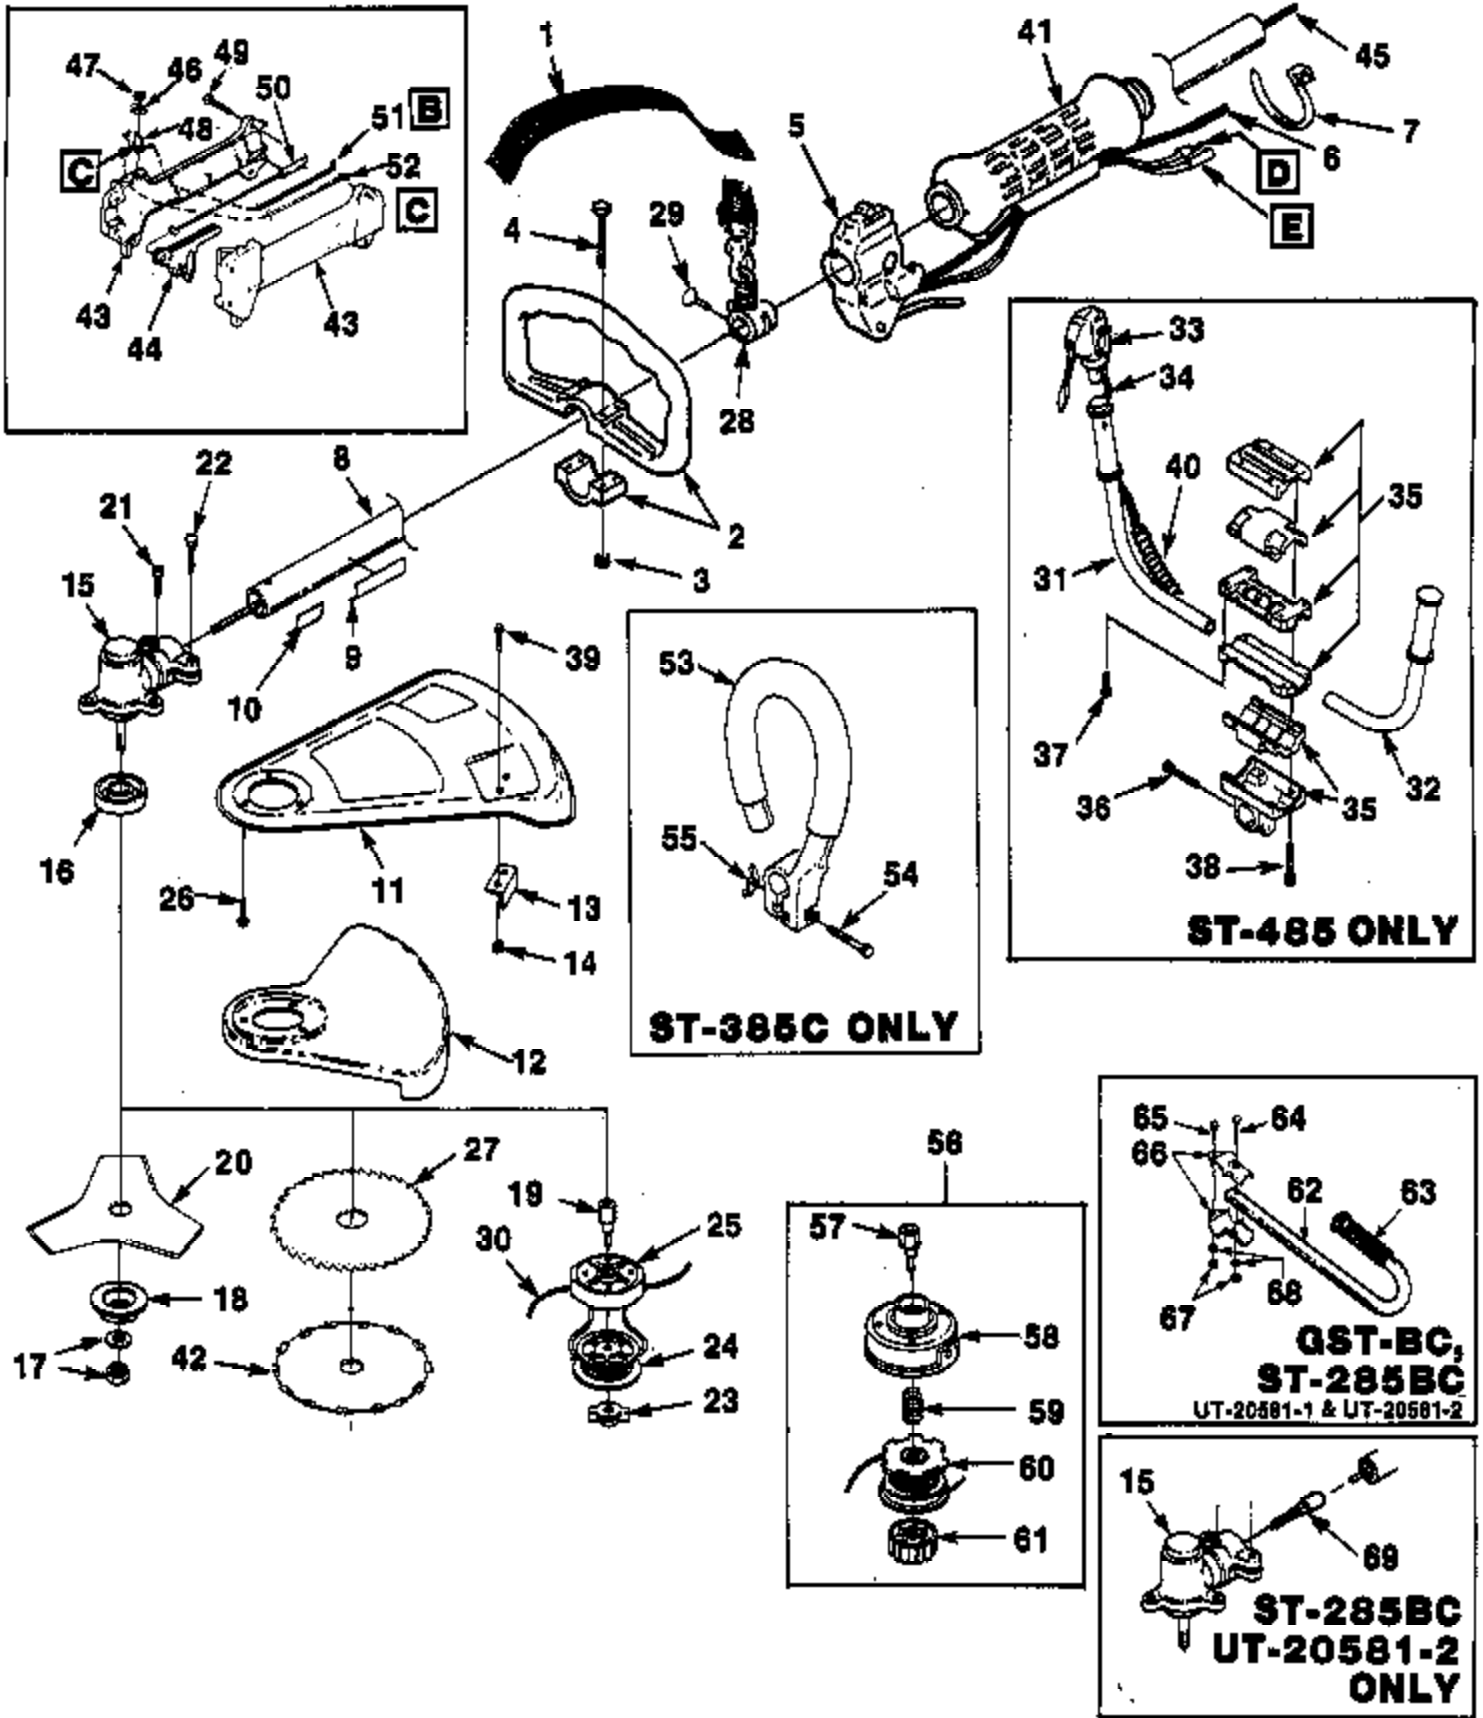

Ref #	Part Number	Qty	Description
1	DA92703B	1	HARNESSE w/CONNECTOR
2	A00736	1	HANDLE (ST-385)
3	00677	4	NUT (ST-385)
4	00676	4	SCREW (ST-385)
5	A00738	1	THROTTLE & SWITCH w/Lead (ST-385)
6	A03004	1	THROTTLE CABLE (ST-385 & ST-385C)
7	46840	3	CABLE- Tie
8	A00114	1	HOUSING- Drive Shaft (ST-385, ST-385C, ST-485)
9	989241	1	DECAL- Starting Instructions
10	02985	1	DECAL- Warning
	A034881	1	HOUSING- Drive Shaft (GST-BC & ST-285BC UT20581-1)
	989241	1	DECAL- Starting Instructions
	02985	1	DECAL- Warning
	A94442	1	BRACKET- Hanger (See #28)
	82260	1	SCREW- Thumb (See #29)
	98832	1	SHAFT- Drive (See #45)
	A00187	1	HOUSING- Drive Shaft (ST-285BC, UT-20581-2)
	989241	1	DECAL- Starting Instructions
	02985	1	DECAL- Warning
	04167	1	SHAFT- Flexible (See #45)
11	988461	1	DEFLECTOR- Grass
12	988472	1	GUARD- Blade
13	00075	1	BLADE- Cut-off
14	81208	2	NUT (10-24)
15	A03887	1	GEAR HEAD ASSEMBLY
16	0043606	1	WASHER- Flange
17	04277	1	NUT- Hex (L.H.)
18	04259	1	WASHER- Flange
19	00490	1	CONNECTOR- Drive
20	D98717A	1	TRI-ARC BLADE
21	88049	1	SCREW (10-24 x 1/2")
22	88053	2	SCREW (10-24 x 1")
23	812721	1	NUT- (L.H.)
24	DA02598A	1	SPOOL & STRING (Dual Line)
	DA98912B	1	SPOOL & STRING (Dual Line) (GST-BC & ST-275BC)
25	A00144	1	HOUSING & EYELET
26	88049	3	SCREW (10-24 x 1/2")
27	D98935A	1	BLADE- Saw (optional)
28	A94442	1	BRACKET- Hanger
29	82260	1	SCREW (10-24 x 1/2")
30	0395903	1	LINE- Replacement (.095 Dia.) 1 lb. Box (250 Ft.)
	DA97952B	1	LINE- Replacement (.080 Dia.) (100 Ft.) (GST-BC & ST-285BC)
31	A00590	1	HANDLE BAR (ST-485)
32	A00591	1	HANDLE BAR (ST-485)
33	A00593	1	THROTTLE & SWITCH w/lead (ST-485)
34	A03005	1	THROTTLE CABLE (ST-485)
35	A00592	1	HANDLE BRACKET (ST-485)
36	00605	1	SCREW
37	00606	4	SCREW
38	00607	4	SCREW
39	80869	2	SCREW (10-24 x 3/8")
40	00684	1	SLEEVING- Plastic (ST-485)
41	03234	1	GRIP- Handle
42	DA00714A	1	BLADE- Saw 7" Machete (optional)
43	A00879	1	HANDLE GRIP ASSEMBLY
44	98772A	1	TRIGGER