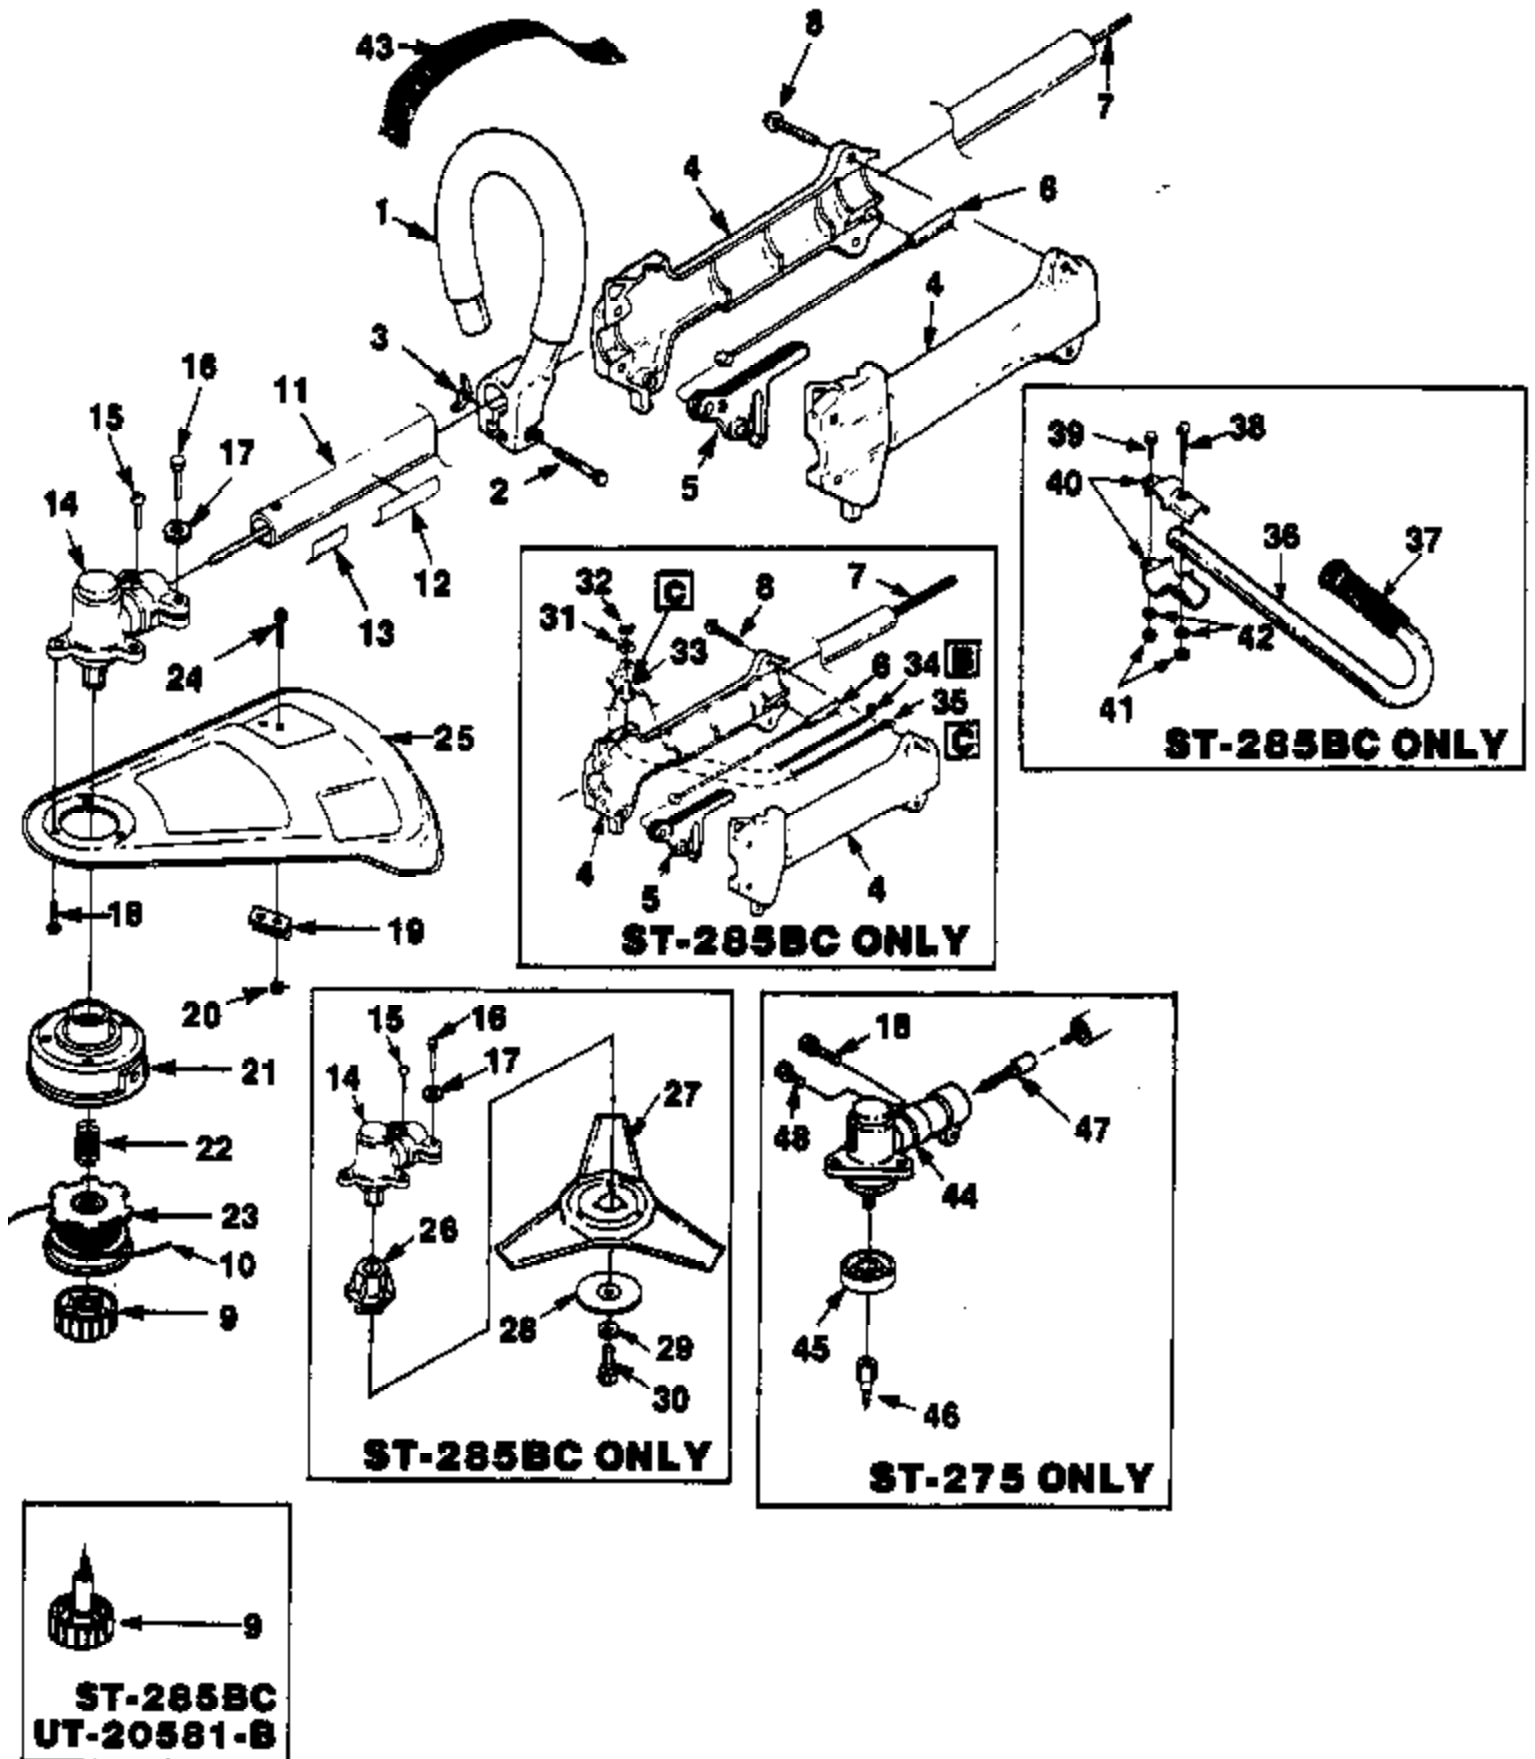

Ref #	Part Number	Qty	Description
00063	00063	1	Holding tool
18453	18453	1	Grease, Multi-Purpose
17789	17789	1	Carburetor Repair Tool
23488C	23488C	1	Thread Locking Compound
24306	24306	1	Shim (.125") (3.17 mm)
A-04191	A04191	1	Grass Anti Wrap Kit ST-145, ST-155, ST-175, ST-175C, ST-175BC, HGT, GST
JA313164	JA313164	1	Ignition Test Spark Plug
9477299	9477299	1	Rubber Tubing (10 ft.) (3.05 m)
98052-A	98052A	1	Starter Rope (250 ft. Reel) (76 m)
2498201	2498201	1	Torx Drive Bit T25
24982-03	2498203	1	Torx Bit (for clutch drum) T25