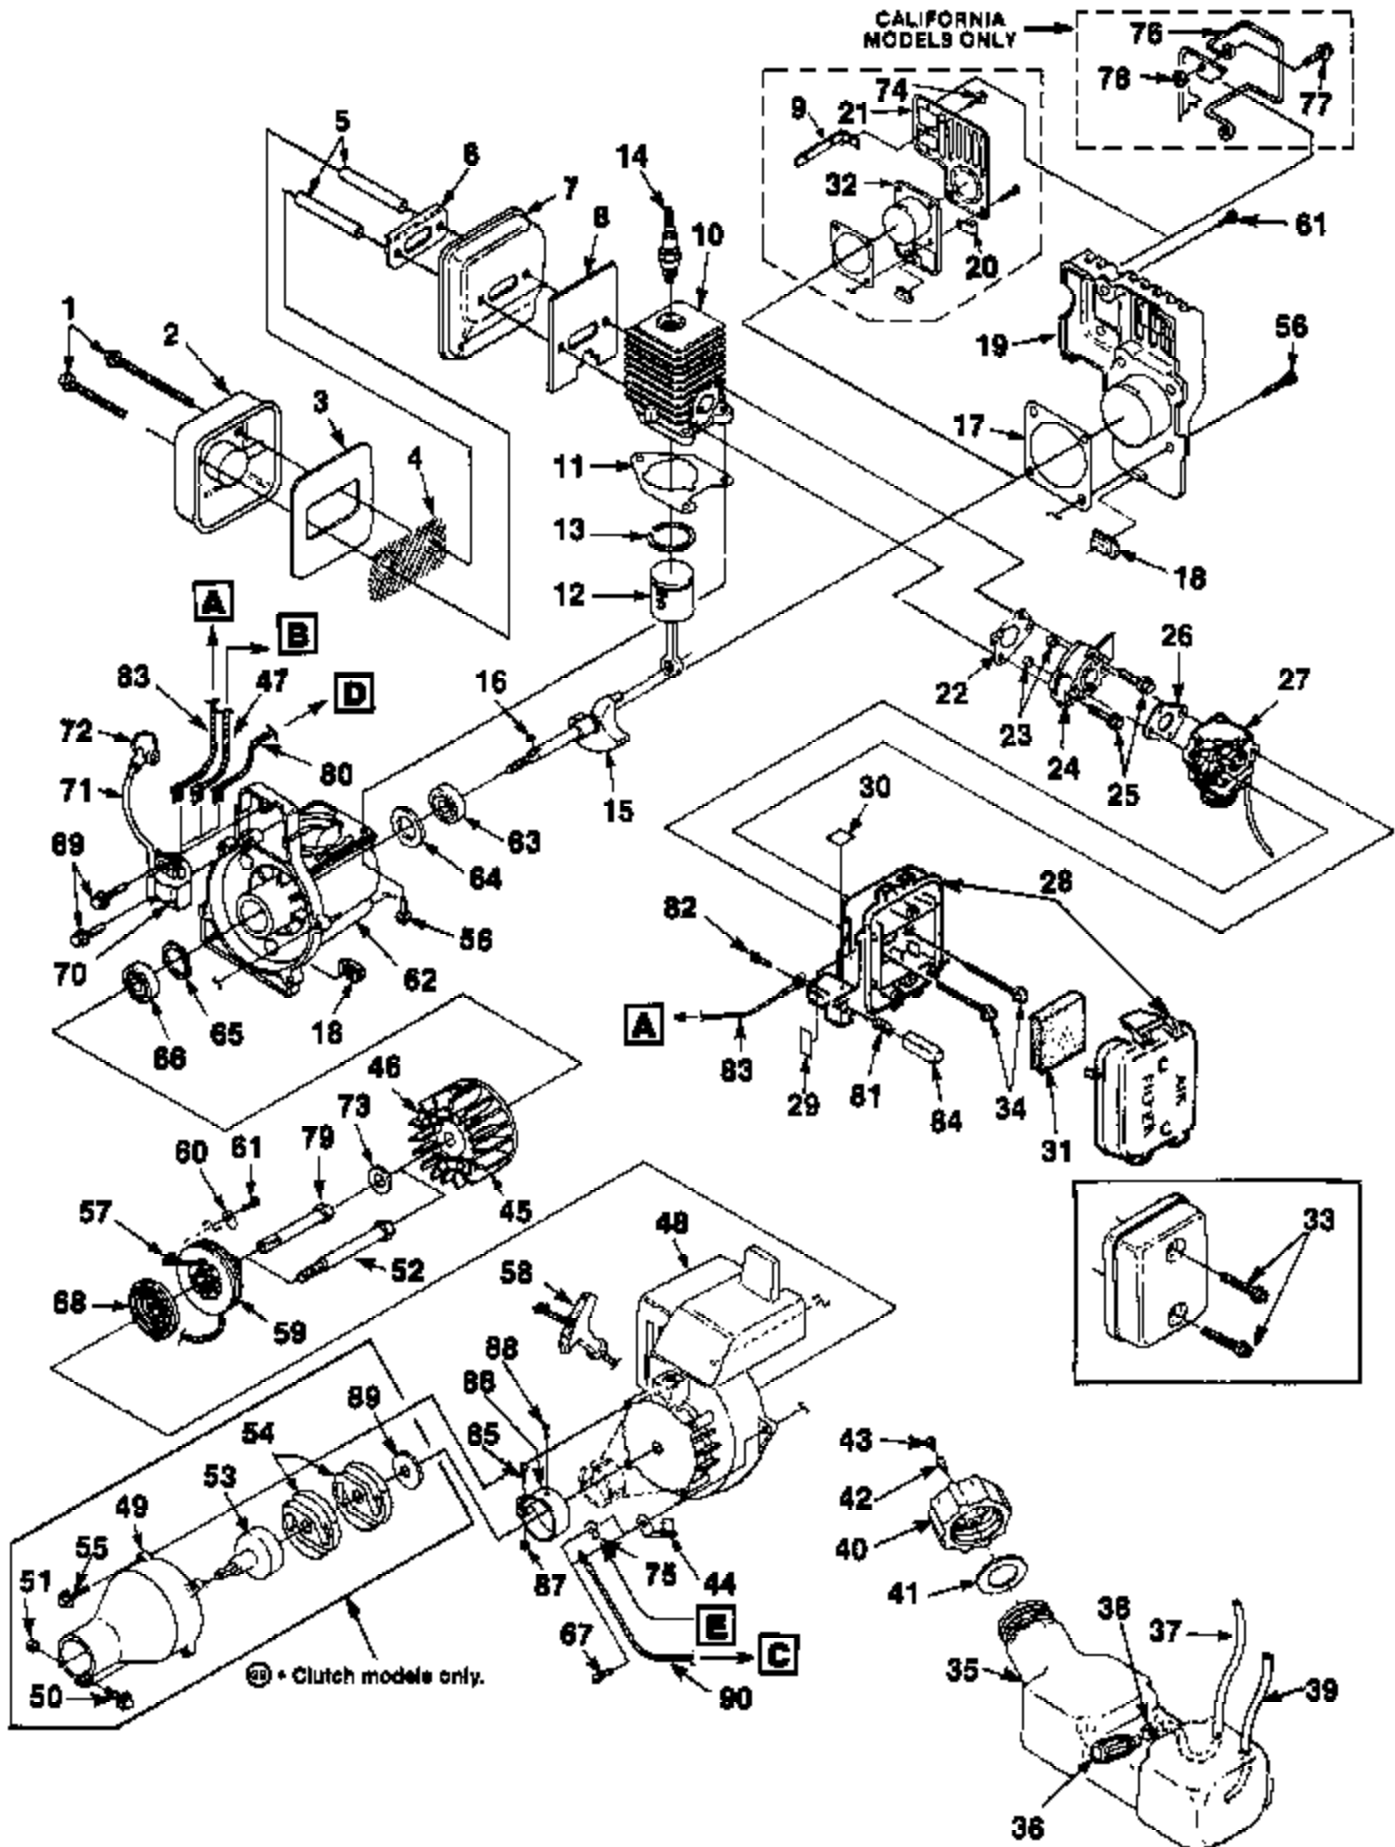

Ref #	Part Number	Qty	Description
1	88060	2	SCREW- (10-24 x 2 1/2")
2	A98780	1	COVER- Muffler
3	98782	1	BAFFLE- Muffler
4	98784A	1	SCREEN- Spark
5	98860A	2	SPACER- Muffler
6	98783	1	PLATE- Reinforcing
7	A01323	1	BODY- Muffler
8	98786B	1	GASKET- Muffler
9	00179	1	BRACKET-
10	A00108	1	CYLINDER
11	03703A	1	CYLINDER- Gasket
12	A01036A	1	PISTON & ROD ASSEMBLY
13	96935	1	RING- Piston
14	96169S	1	SPARK PLUG (DJ7Y)
	79252	1	SPARK PLUG (RDJ7Y) (Int'l)
15	987582	1	CRANKSHAFT (Model 145 & 155)
	987583	1	CRANKSHAFT (Models 175,175C,175BC,185,185C,285,275,285BC,385,385C,
16	69250	1	KEY- Woodruff
17	98767A	1	GASKET- Crankcase cover
18	98792	3	BUMPER- Rubber
19	01023B	1	COVER- Crankcase
20	98752	1	CLAMP
21	98934	1	SHIELD
22	98765B	1	GASKET- Heat dam
23	81208	2	NUT (10-24)
24	98768	1	HEAT DAM
25	825491	2	SCREW- Taptite (10-24 x 1")
26	98766A	1	GASKET- Carburetor
27	A03003	1	CARBURETOR- (Zama)
	A03002	1	CARBURETOR- (Walbro)
28	A01440A	1	AIR FILTER BOX
29	00772	1	DECAL- Choke, Run
30	98943	1	DECAL- Push-Hold
31	D98760A	1	FILTER- Air
32	98754B	1	COVER- Crankcase
33	82368	2	SCREW- Plastite (8 x 3/4")
34	82542	2	SCREW (10-24 x 2 1/4")
35	A01441	1	TANK- Fuel
36	49422	1	FILTER- Fuel
37	9477232	1	TUBING- Rubber (8")
38	98268	1	WIRE CLAMP
39	0143932	1	TUBING- Rubber (8")
40	A00982A	1	FUEL CAP ASSEMBLY
41	98805A	1	GASKET- Fuel cap
42	03134	1	VALVE- Duckbill
43	98913	1	FILTER-Cap
44	A98808	1	BRACKET-Cable
45	A95007	1	ROTOR
46	A70285E	1	KIT- Starter pawl
47	A98918	1	LEAD- Electrical (Models 175BC,185,185C,285BC,385-UT-15040&UT10540-A,
48	A02576B	1	HOUSING- Engine (Clutch Models Only)
	A02575	1	HOUSING- Engine (Non-Clutch Models)
49	A02396A	1	TUBE ADAPTOR
50	88054	1	SCREW (10-24 x 1 1/4")
51	81208	1	NUT(10-24)