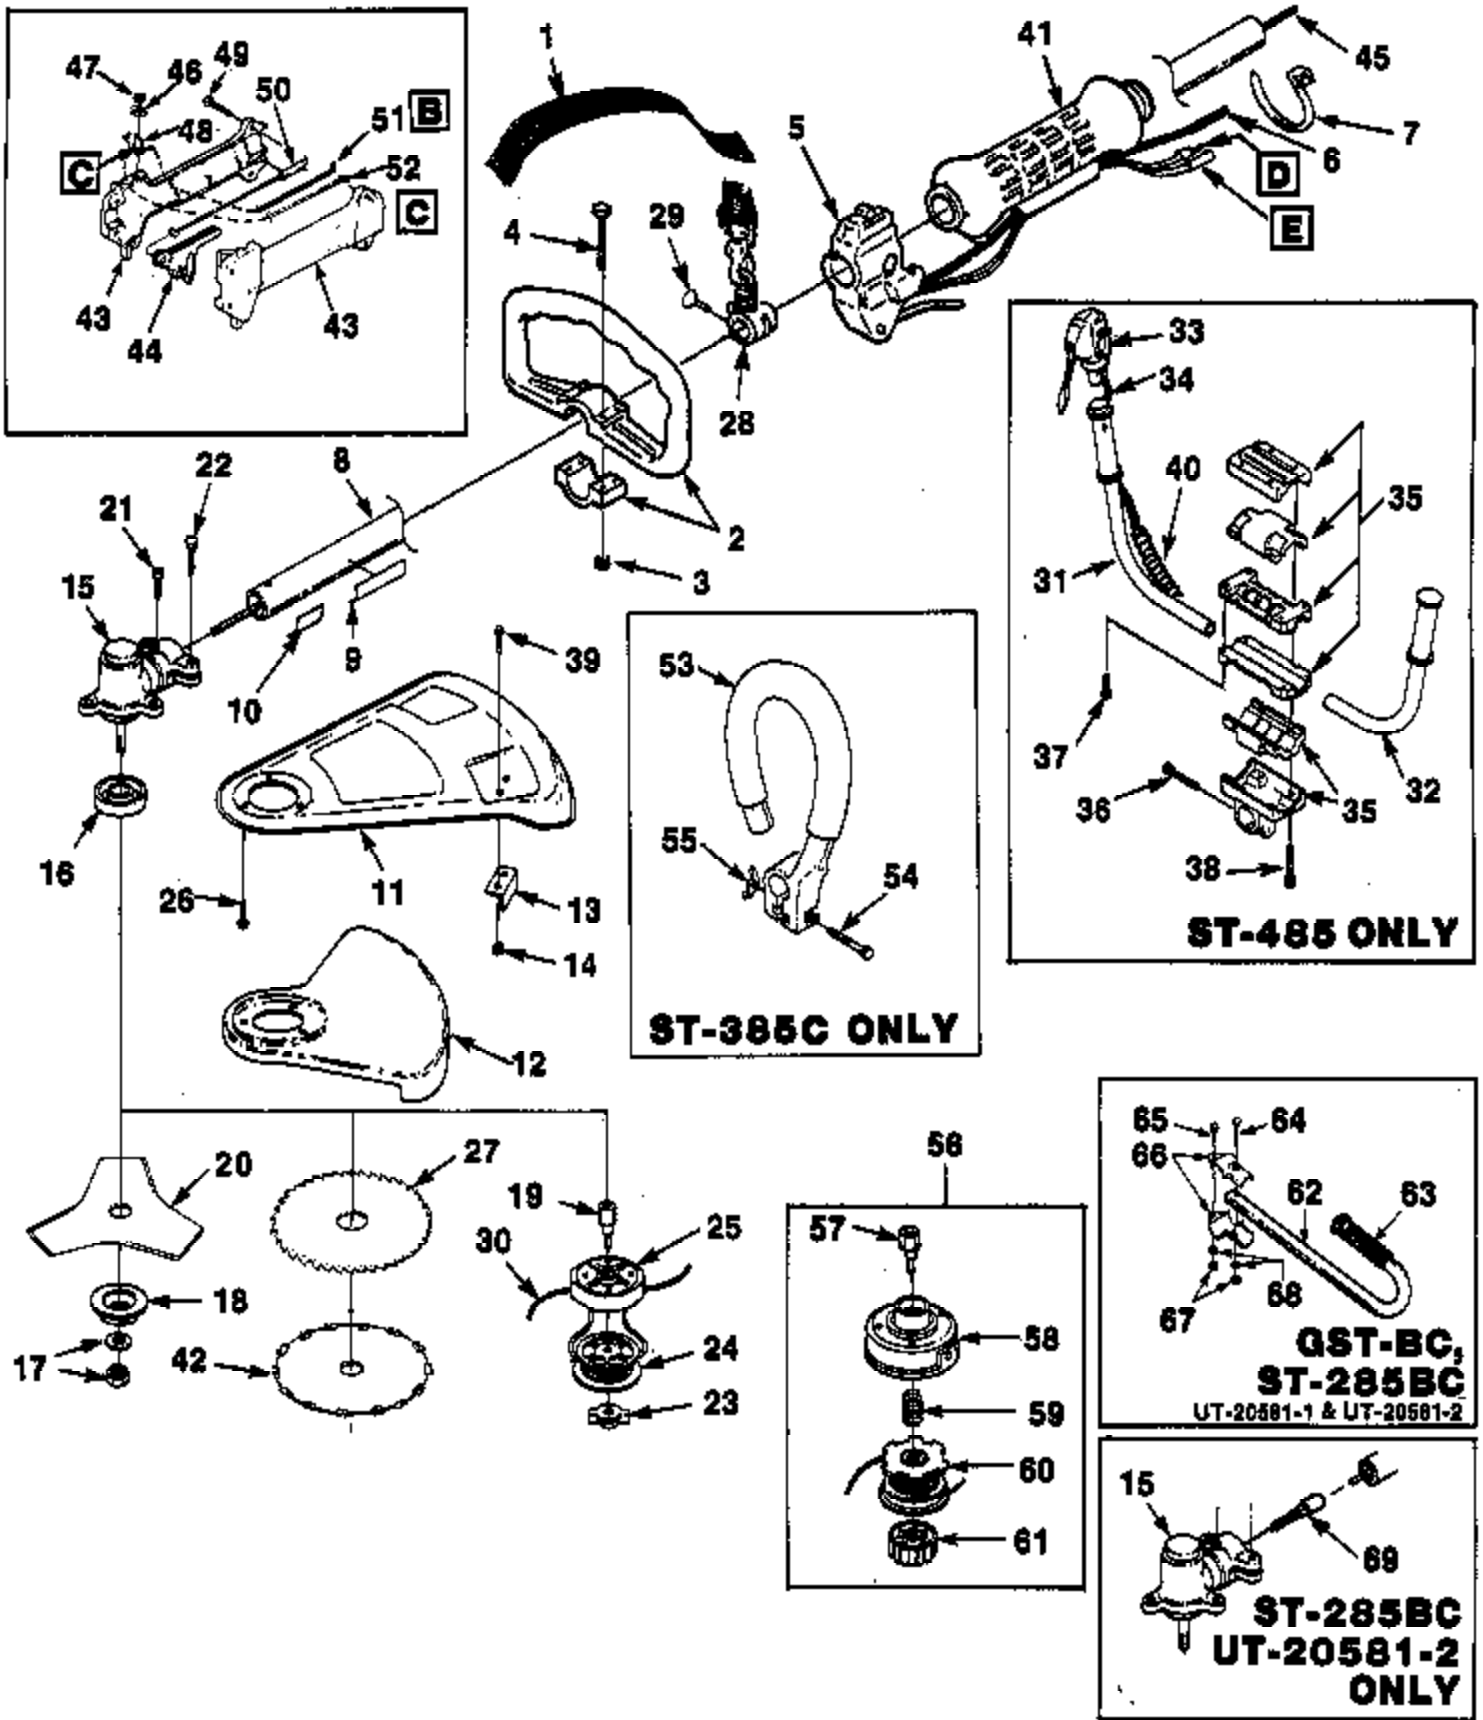

Ref #	Part Number	Qty	Description
00063	00063	1	Holding tool
18453	18453	1	Grease, Multi-Purpose
17789	17789	1	Carburetor Repair Tool
23488C	23488C	1	Thread Locking Compound
24306	24306	1	Shim (.125") (3.17 mm)
A-04191	A04191	1	Grass Anti Wrap Kit ST-145, ST-155, ST-175, ST-175C, ST-175BC, HGT, GST
JA313164	JA313164	1	Ignition Test Spark Plug
9477299	9477299	1	Rubber Tubing (10 ft.) (3.05 m)
98052-A	98052A	1	Starter Rope (250 ft. Reel) (76 m)
2498201	2498201	1	Torx Drive Bit T25
24982-03	2498203	1	Torx Bit (for clutch drum) T25