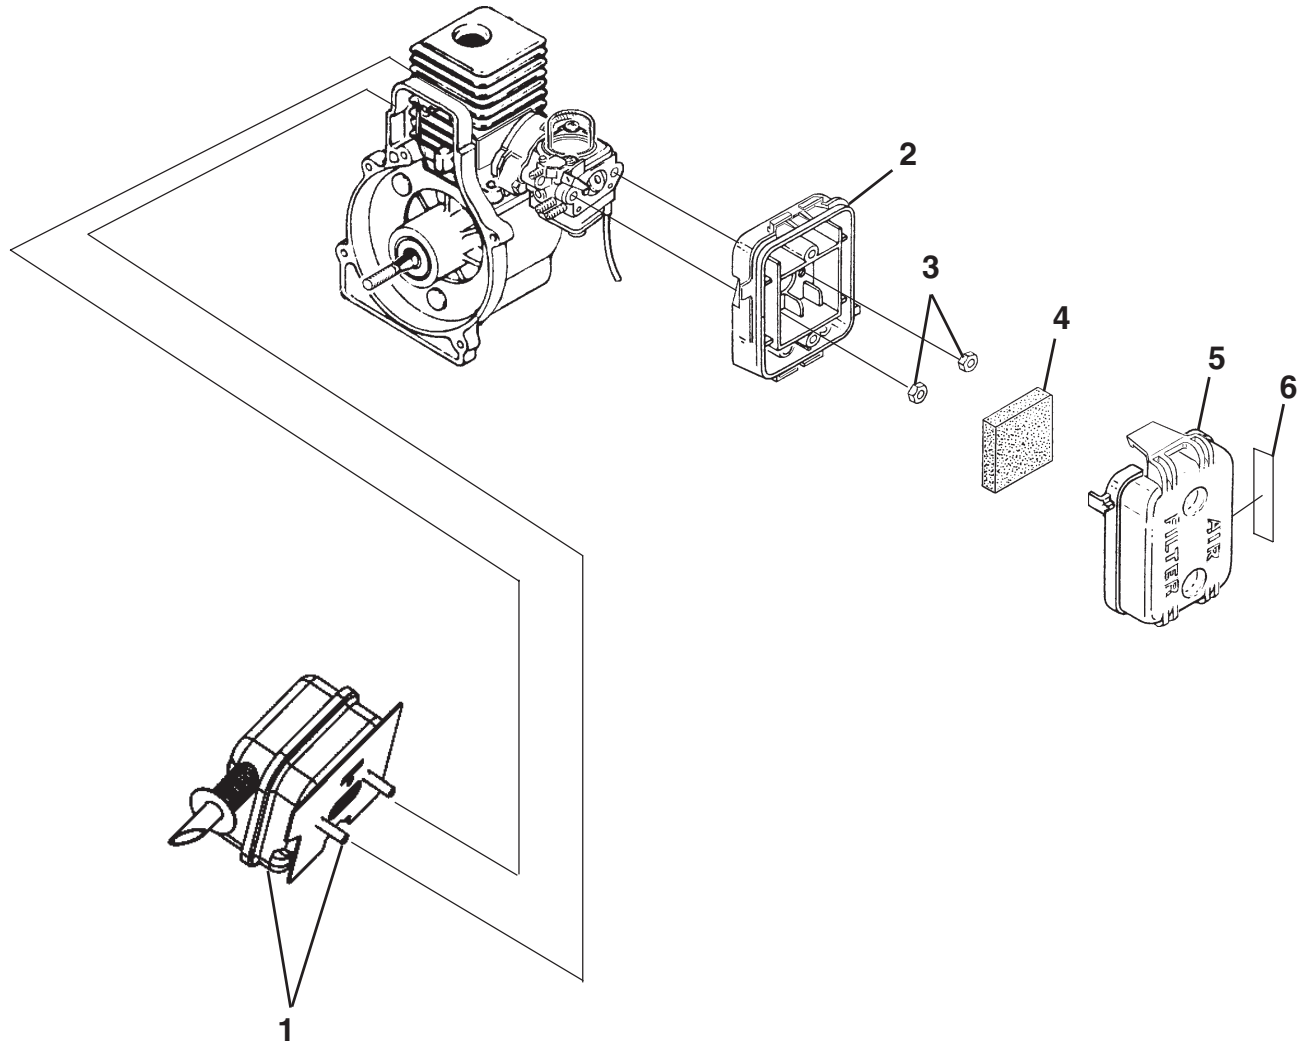

HOMELITE BLOWER – MODEL NUMBER UT08932

MUFFLER AND AIR CLEANER

PARTS LIST

KEY NO.	PART NO.	DESCRIPTION	QTY.	KEY NO.	PART NO.	DESCRIPTION	QTY.
1	PA01668	MUFFLER COMPLETE	1	4	98760	AIR FILTER.....	1
2	09217	AIR FILTER BOX	1	5	09218	AIR FILTER COVER.....	1
3	81208	* HEX NUT (10-24)	2	6	983904001	CHOKE DECAL.....	1

*STANDARD HARDWARE ITEM – MAY BE PURCHASED LOCALLY