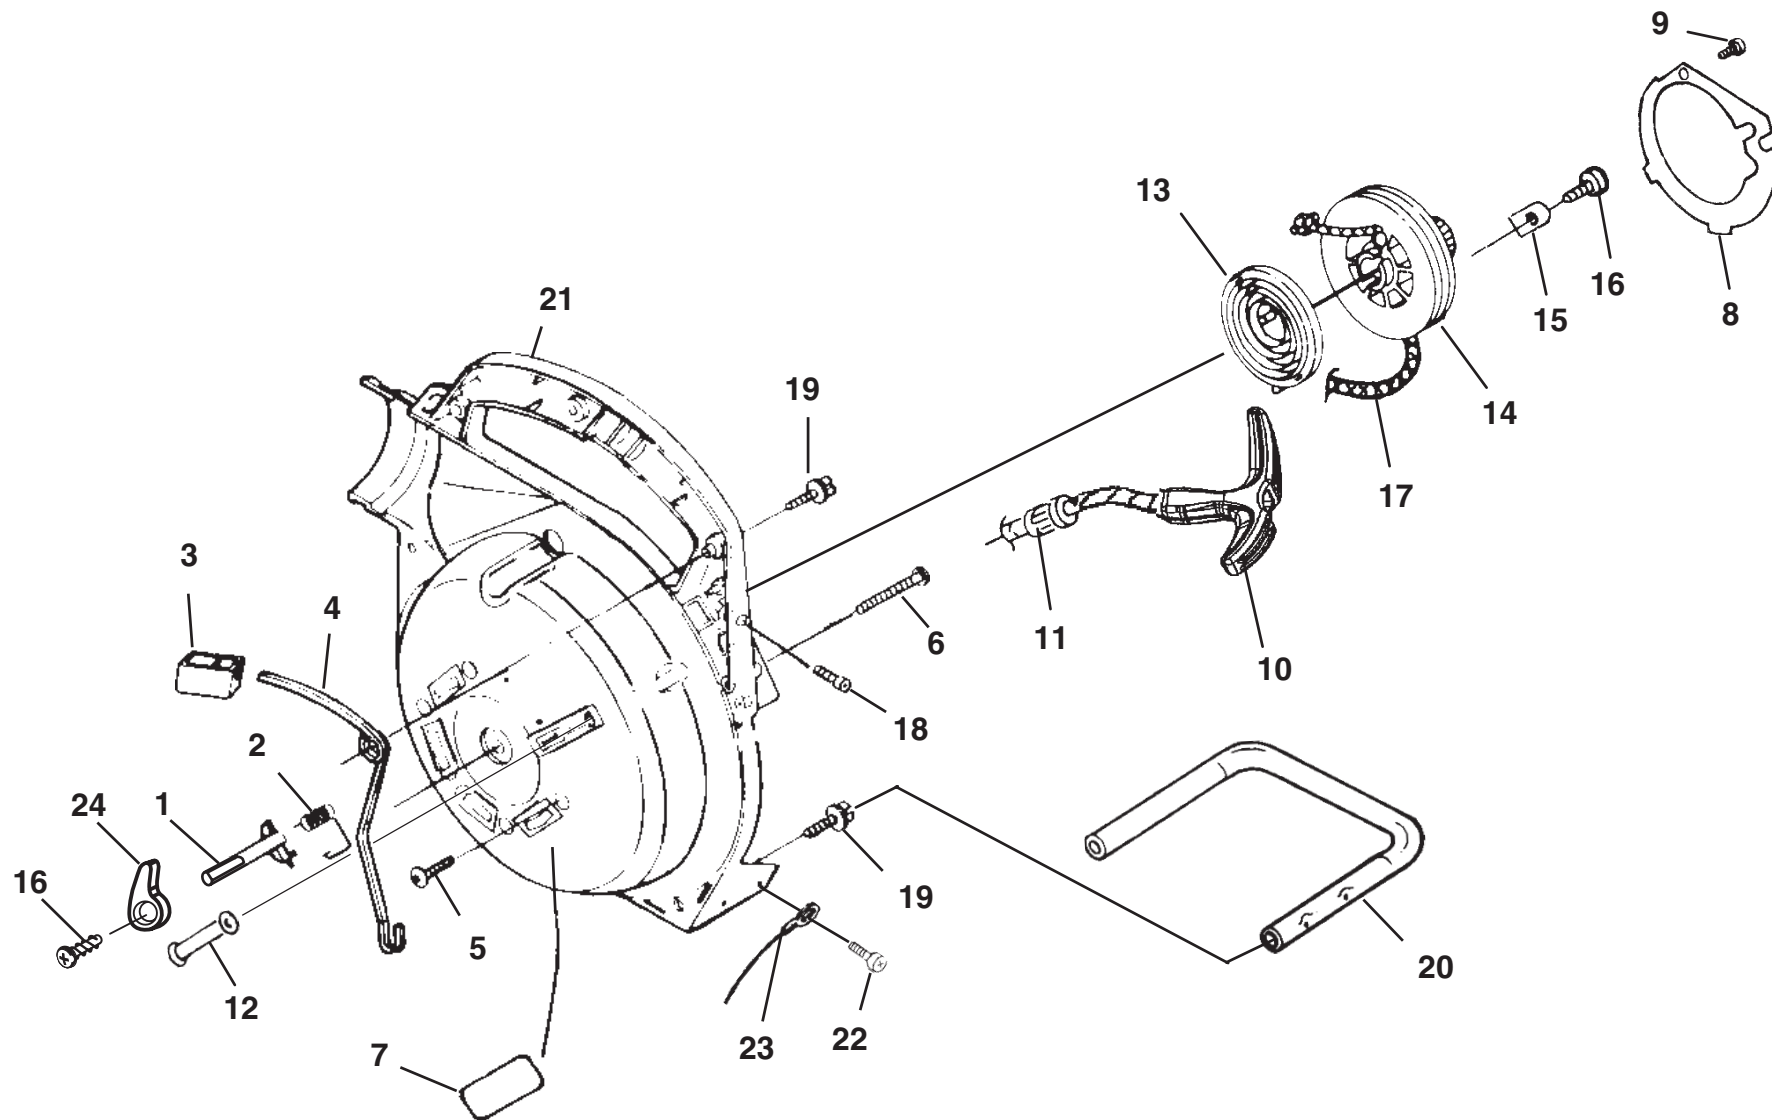

HOMELITE

BLOWER

MODEL NO. UT08932

REPAIR SHEET

HOMELITE BLOWER – MODEL NUMBER UT08932

INTERNAL ENGINE

PARTS LIST

KEY NO.	PART NO.	DESCRIPTION	QTY.	KEY NO.	PART NO.	DESCRIPTION	QTY.
1	983928001	SHORT BLOCK (30cc).....	1	9	PS01565	* SCREW (10-24 x 9/16 in. PAN HD.).....	4
2	985524002	30cc CYLINDER	1	10	02851	MALE TAB.....	1
3	985259001	CYLINDER GASKET	1	11	A07238	LEAD-GROUND TO HANDLE.....	1
4	PS02807	* SCREW (12-24 x 3/4 in. TORX PAN HD.)	3	12	82376	* SCREW (#8 x 1/2 in. PAN HD.)	3
5	984543001	30cc PISTON AND ROD.....	1	13	82563	* SCREW (#10 x 3/4 in. TORX TRUSS HD.).....	1
6	985607001	PISTON RING	2	14	PS06314	SHROUD.....	1
7	PS02130	CRANKCASE COVER.....	1	15	983924001	ZIP START DECAL.....	1
8	06443A	CRANKCASE GASKET	1				

*STANDARD HARDWARE ITEM – MAY BE PURCHASED LOCALLY

HOMELITE BLOWER - MODEL NUMBER UT08932

STARTER

PARTS LIST

KEY NO.	PART NO.	DESCRIPTION	QTY.	KEY NO.	PART NO.	DESCRIPTION	QTY.
1	983864001	THROTTLE LATCH	1	13	A98773A	SPRING AND CONTAINER.....	1
2	00370	THROTTLE LATCH SPRING	1	14	98770A	STARTER PULLEY	1
3	00367	THROTTLE TRIGGER	1	15	98791	RETAINING BRACKET	2
4	00369A	THROTTLE LEVER.....	1	16	82541	* SCREW (10-24 x 1/2 in. TORX TRUSS HD.) ..	3
5	82538	* SCREW (10-24 x 3/4 in. TRUSS HD.).....	4	17	9789901	STARTER ROPE.....	1
6	JA416903	* SCREW (10 x 1-5/8 in. HEX HD.).....	1	18	PS82146	* SCREW (8-32 x 5/8 in. FIL. HD.).....	1
7	08684	HEAT SHEILD	5	19	82563	* SCREW (10-14 x 3/4 in. TORX TRUSS HD.) ..	5
8	00374	ROTOR PLATE.....	1	20	983918001	HANDLE.....	1
9	82528	* SCREW (#6 x 1 3/8).....	1	21	PS03167	INNER VOLUTE HOUSING.....	1
10	5946702	STARTER GRIP (YELLOW)	1	22	82348A	* SCREW (8-18 x 1/2 in. PAN HD.).....	2
11	969811A	BUSHING STARTER	1	23	A07238	LEAD-GROUND.....	1
12	00364B	STARTER ROPE GUIDE.....	1	24	983856001	THROTTLE CONTROL KNOB	1