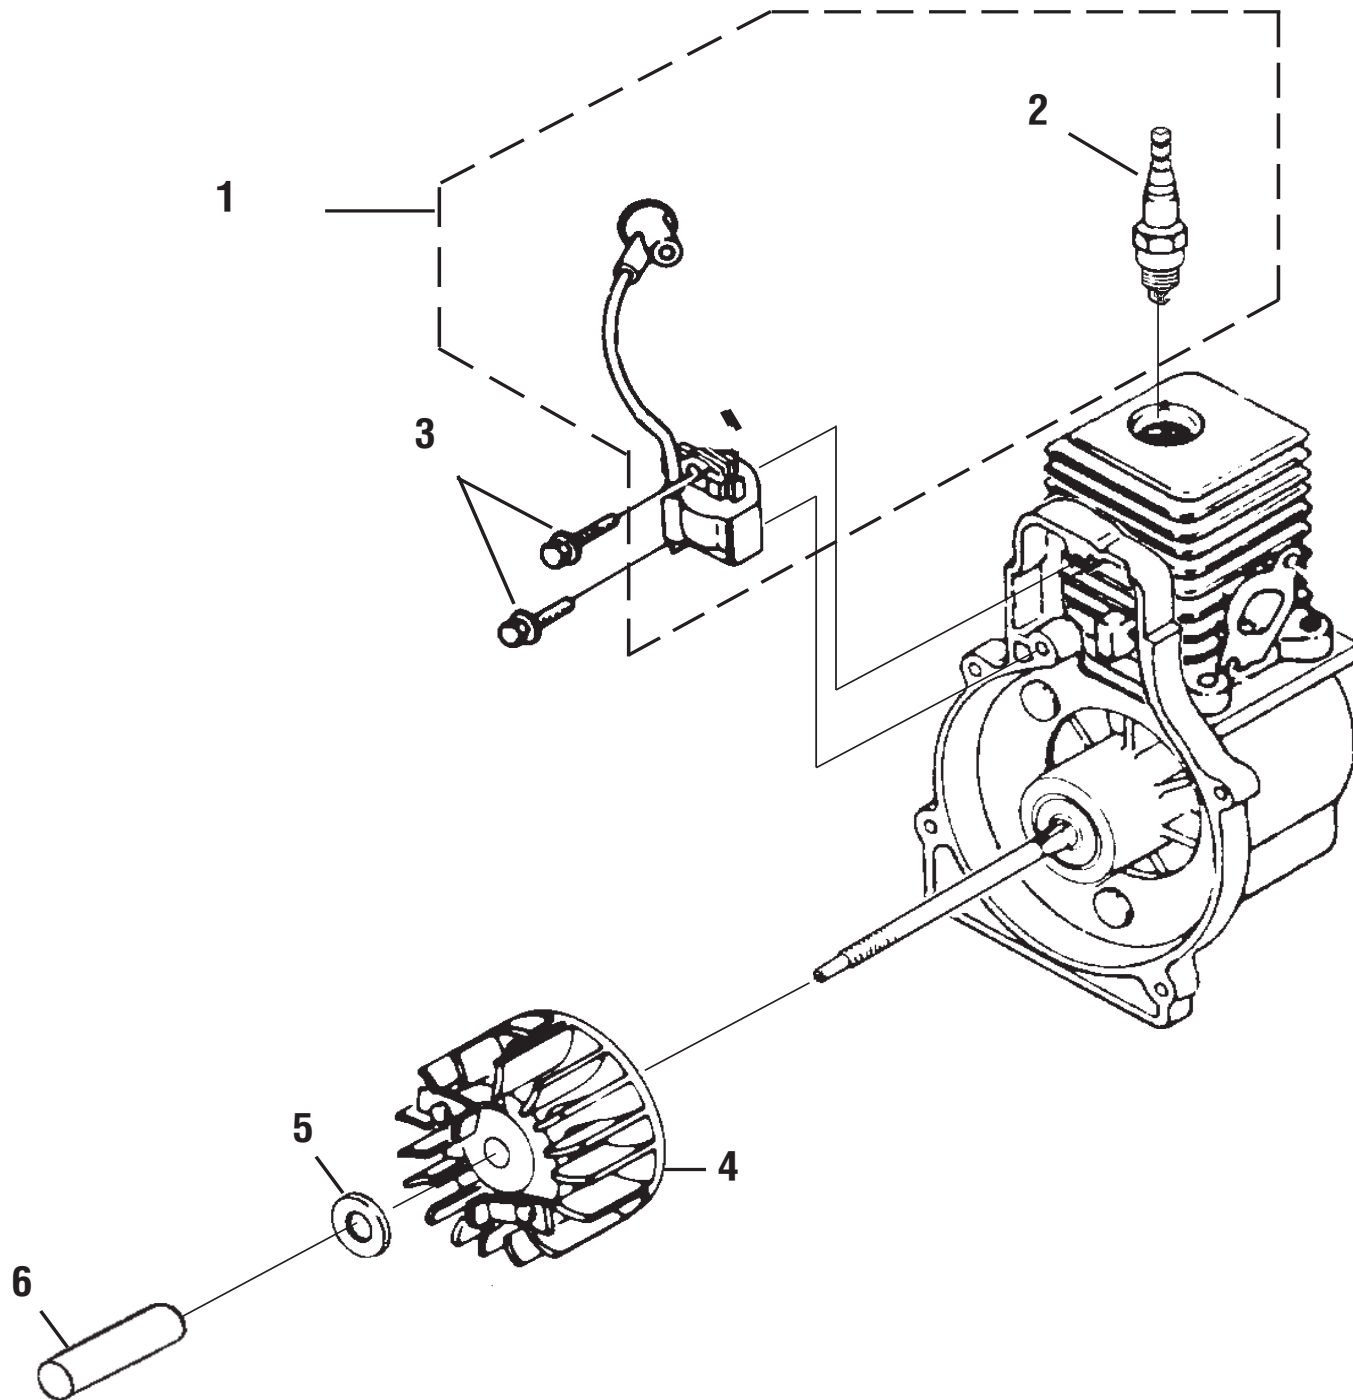

HOMELITE BLOWER - MODEL NUMBER UT08932

IGNITION AND ROTOR

PARTS LIST

<i>KEY NO.</i>	<i>PART NO.</i>	<i>DESCRIPTION</i>	<i>QTY.</i>	<i>KEY NO.</i>	<i>PART NO.</i>	<i>DESCRIPTION</i>	<i>QTY.</i>
1	985122001	IGNITION KIT WITH MODULE.....	1	4	984521001	ROTOR AND STARTER PAWLS	1
2	PS02227	SPARK PLUG.....	1	5	95479A	FLAT WASHER.....	1
3	82540	* SCREW (8-32 x 1 in. TORX PAN HD.)	2	6	PS03566	FAN SPACER.....	1

*STANDARD HARDWARE ITEM – MAY BE PURCHASED LOCALLY