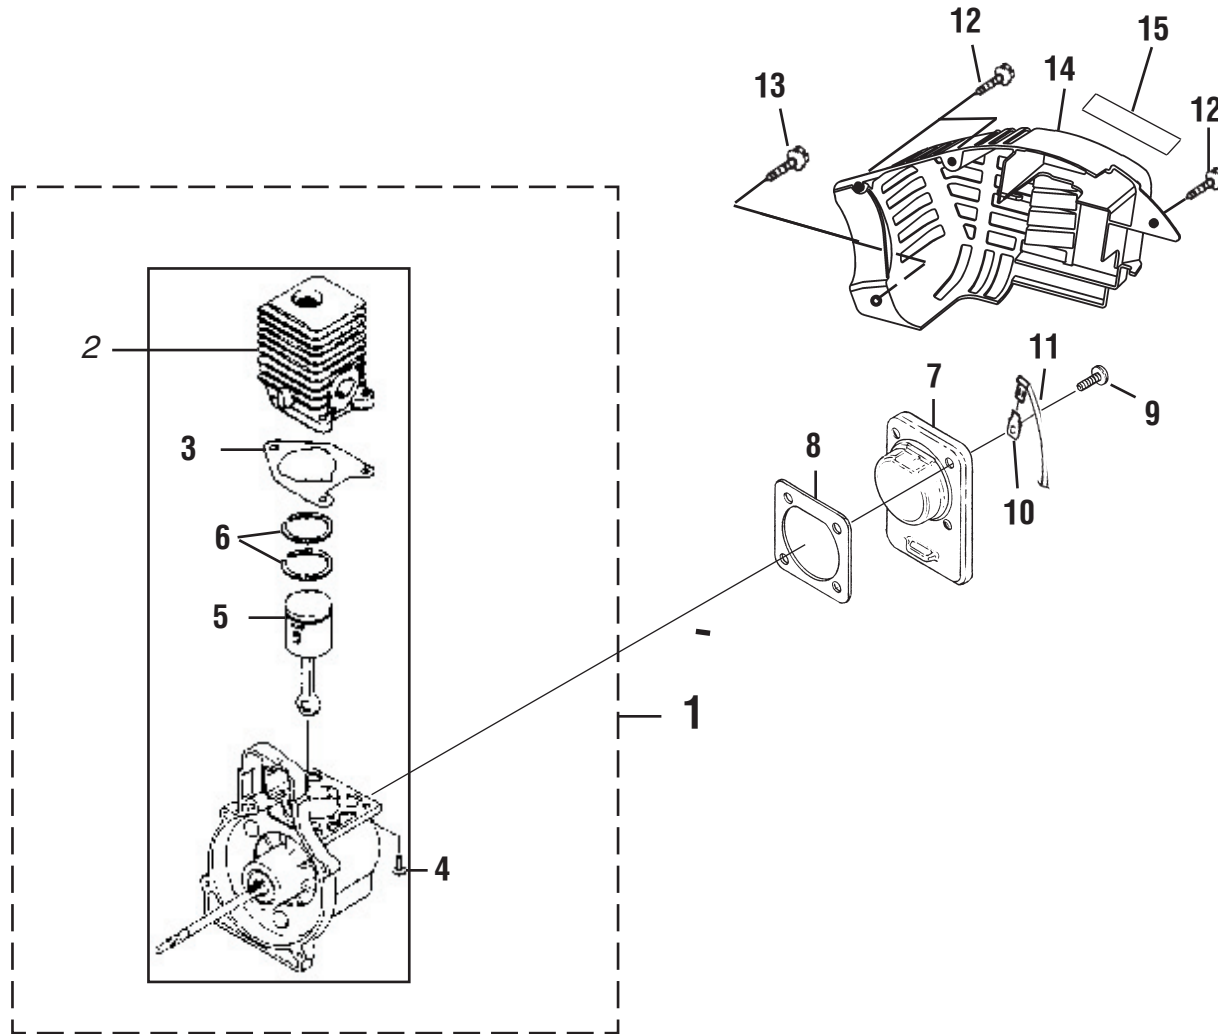

HOMELITE

BLOWER

MODEL NO. UT08932

REPAIR SHEET

HOMELITE BLOWER – MODEL NUMBER UT08932

INTERNAL ENGINE

PARTS LIST

KEY NO.	PART NO.	DESCRIPTION	QTY.	KEY NO.	PART NO.	DESCRIPTION	QTY.
1	983928001	SHORT BLOCK (30cc).....	1	9	PS01565	* SCREW (10-24 x 9/16 in. PAN HD.).....	4
2	985524002	30cc CYLINDER	1	10	02851	MALE TAB.....	1
3	985259001	CYLINDER GASKET	1	11	A07238	LEAD-GROUND TO HANDLE.....	1
4	PS02807	* SCREW (12-24 x 3/4 in. TORX PAN HD.)	3	12	82376	* SCREW (#8 x 1/2 in. PAN HD.)	3
5	984543001	30cc PISTON AND ROD.....	1	13	82563	* SCREW (#10 x 3/4 in. TORX TRUSS HD.).....	1
6	985607001	PISTON RING	2	14	PS06314	SHROUD.....	1
7	PS02130	CRANKCASE COVER.....	1	15	983924001	ZIP START DECAL.....	1
8	06443A	CRANKCASE GASKET	1				

***STANDARD HARDWARE ITEM – MAY BE PURCHASED LOCALLY**

HOMELITE BLOWER - MODEL NUMBER UT08932

CARBURETOR AND FUEL TANK

PARTS LIST

KEY NO.	PART NO.	DESCRIPTION	QTY.	KEY NO.	PART NO.	DESCRIPTION	QTY.
1	984907001	FUEL TANK KIT.....	1	8	983925001	CARBURETOR GASKET	1
2	A09116	FUEL TANK CAP.....	1	9	00775A	HEAT DAM GASKET	1
3	08684	HEAT SHIELD	1	10	04474	* SCREW (10-24 x 1 in. HEX HD.).....	2
4	98792	RUBBER BUMPER	3	11	98768A	HEAT DAM	1
5	985232001	CARBURETOR KIT	1	12	093221	* SCREW (10-24 x 1.110 in. PAN HD.).....	2
6	985304001	INLINE FUEL FITTING	1	13	985077001	FUEL FILTER KIT	1
7	0143912	RUBBER TUBBING (3 in.).....	1				