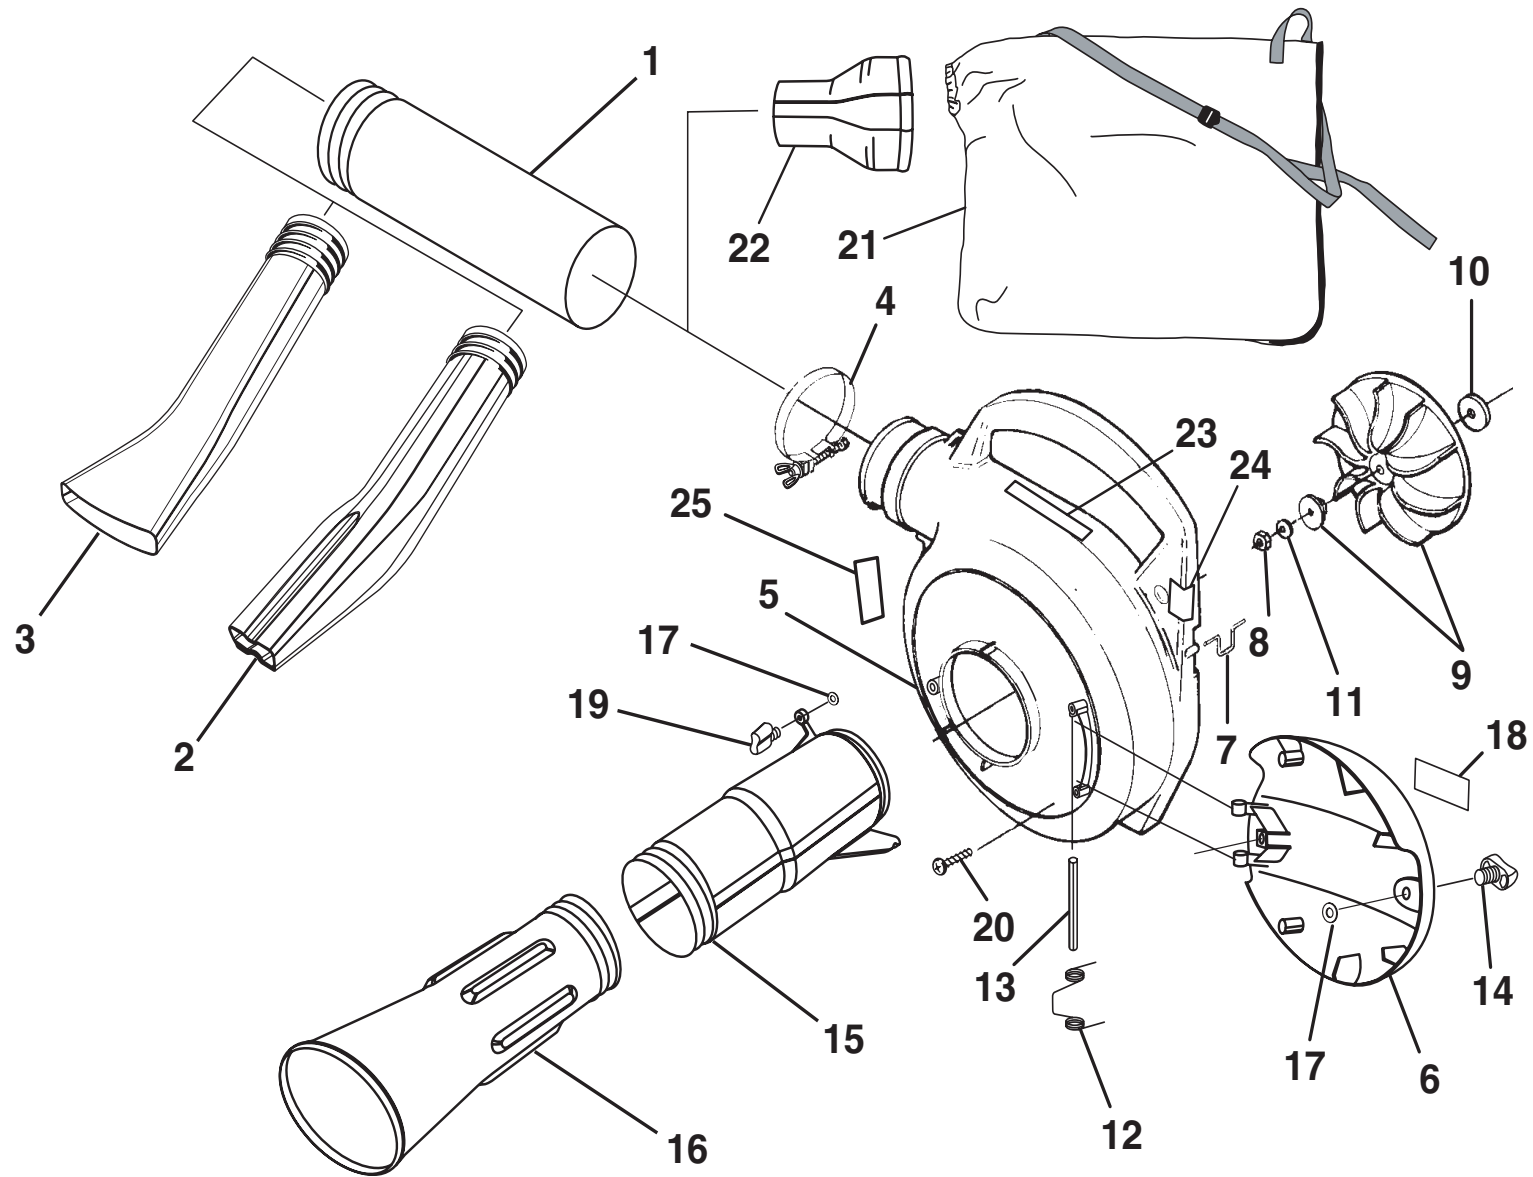

HOMELITE BLOWER - MODEL NUMBER UT08932

VOLUTE, FAN AND TUBES

PARTS LIST

KEY NO.	PART NO.	DESCRIPTION	QTY.	KEY NO.	PART NO.	DESCRIPTION	QTY.
1	983916001	UPPER TUBE.....	1	14	983898002	BLOWER KNOB.....	1
2	983913001	SWEEPER NOZZLE.....	1	15	983915001	UPPER VACUUM TUBE	1
3	00373A	LOWER NOZZLE	1	16	08202	LOWER VACUUM TUBE.....	1
4	983906001	CLAMP WITH FASTENERS	1	17	983905001	RETAINER.....	2
5	983857002	OUTER VOLUTE HOUSING.....	1	18	985201001	DOOR VAC ATTACK DECAL	1
6	983861001	DOOR	1	19	983898001	BLOWER KNOB.....	1
7	00398	WIRE LOOP	1	20	82541	* SCREW (10 x 1/2 in. TORX TRUSS HD.).....	2
8	81124A	* HEX NUT (3/8-24)	1	21	983914001	LEAF BAG.....	1
9	984911001	BLOWER FAN KIT.....	1	22	983917001	VACUUM BAG TUBE.....	1
10	03165	FLAT WASHER.....	1	23	983901001	WARNING DECAL	1
11	03163	BELLVILLE WASHER (3/8).....	1	24	983903001	OUTER VOLUTE DECAL	1
12	983863001	DOOR HINGE SPRING	1	25	983912001	FAN INTAKE DECAL	1
13	983862001	DOOR HINGE SHAFT	1		983000-257	OPERATOR'S MANUAL	
					983000-257R	REPAIR SHEET (REV.00)	
					10/06/2004		

*STANDARD HARDWARE ITEM – MAY BE PURCHASED LOCALLY