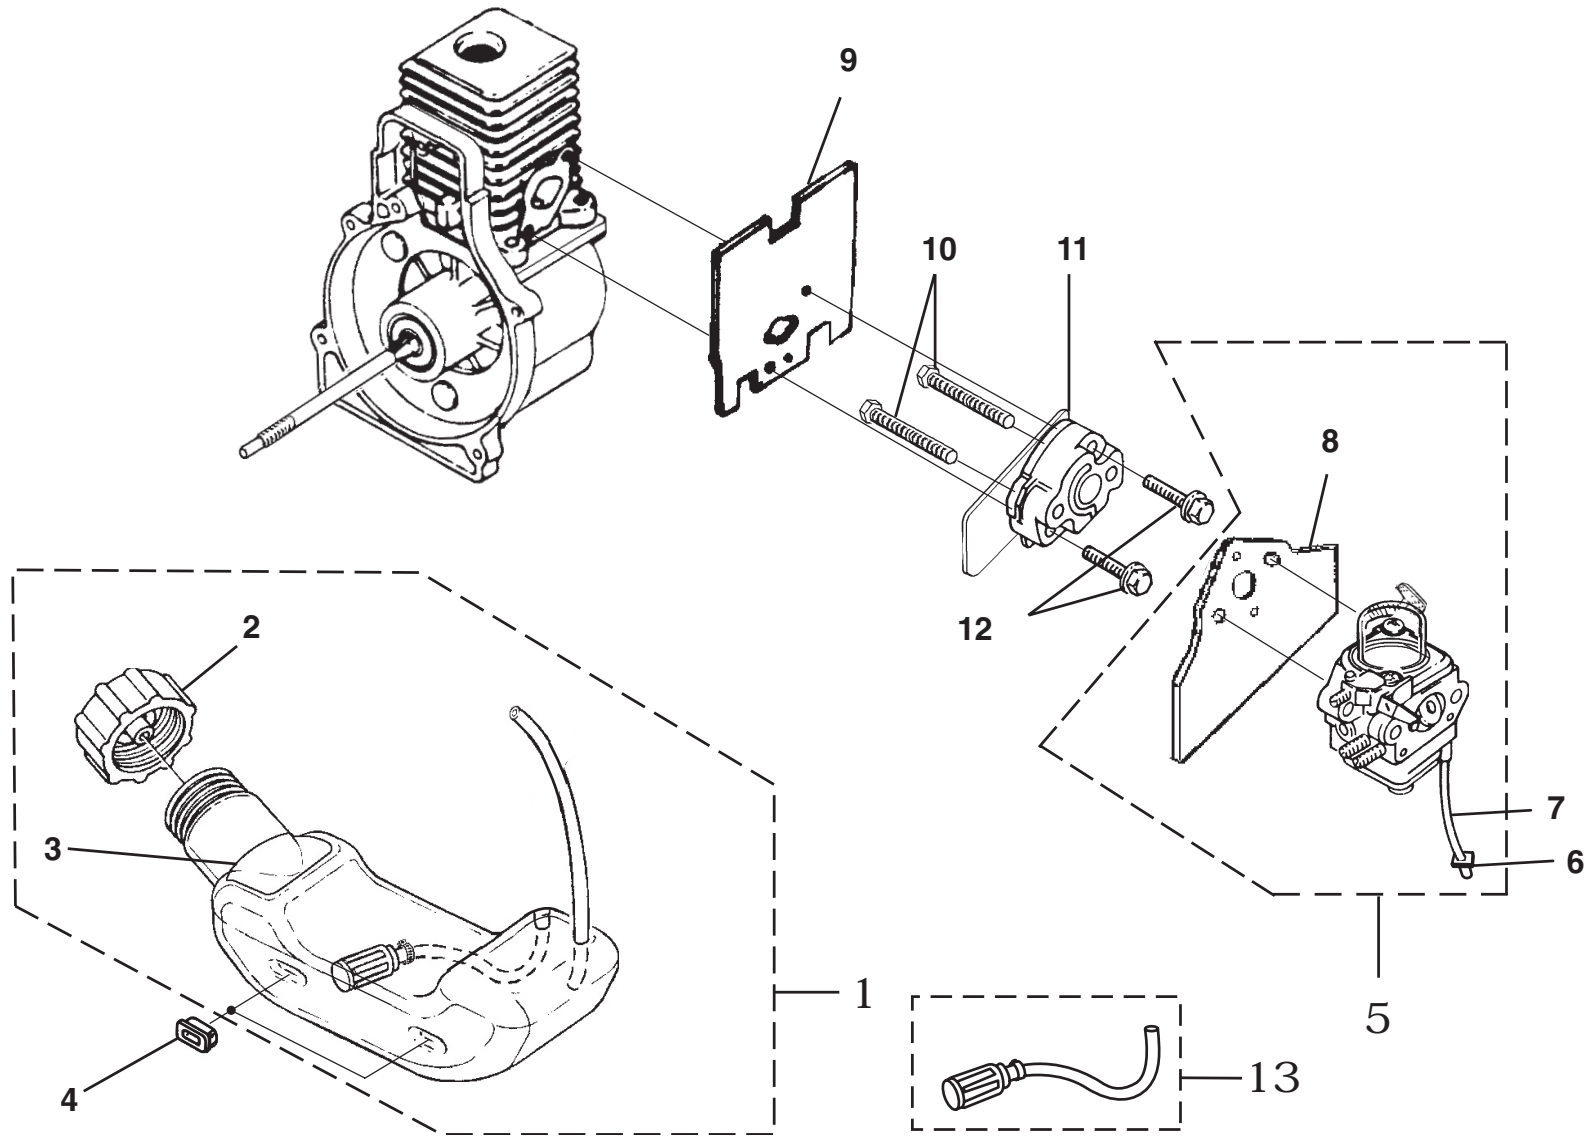

HOMELITE

BLOWER

MODEL NO. UT08932

REPAIR SHEET

HOMELITE BLOWER – MODEL NUMBER UT08932

INTERNAL ENGINE

PARTS LIST

KEY NO.	PART NO.	DESCRIPTION	QTY.	KEY NO.	PART NO.	DESCRIPTION	QTY.
1	983928001	SHORT BLOCK (30cc).....	1	9	PS01565	* SCREW (10-24 x 9/16 in. PAN HD.).....	4
2	985524002	30cc CYLINDER	1	10	02851	MALE TAB.....	1
3	985259001	CYLINDER GASKET	1	11	A07238	LEAD-GROUND TO HANDLE.....	1
4	PS02807	* SCREW (12-24 x 3/4 in. TORX PAN HD.)	3	12	82376	* SCREW (#8 x 1/2 in. PAN HD.)	3
5	984543001	30cc PISTON AND ROD.....	1	13	82563	* SCREW (#10 x 3/4 in. TORX TRUSS HD.).....	1
6	985607001	PISTON RING	2	14	PS06314	SHROUD.....	1
7	PS02130	CRANKCASE COVER.....	1	15	983924001	ZIP START DECAL.....	1
8	06443A	CRANKCASE GASKET	1				

***STANDARD HARDWARE ITEM – MAY BE PURCHASED LOCALLY**

HOMELITE BLOWER - MODEL NUMBER UT08932

IGNITION AND ROTOR

PARTS LIST

<i>KEY NO.</i>	<i>PART NO.</i>	<i>DESCRIPTION</i>	<i>QTY.</i>	<i>KEY NO.</i>	<i>PART NO.</i>	<i>DESCRIPTION</i>	<i>QTY.</i>
1	985122001	IGNITION KIT WITH MODULE.....	1	4	984521001	ROTOR AND STARTER PAWLS	1
2	PS02227	SPARK PLUG.....	1	5	95479A	FLAT WASHER.....	1
3	82540	* SCREW (8-32 x 1 in. TORX PAN HD.)	2	6	PS03566	FAN SPACER.....	1

***STANDARD HARDWARE ITEM – MAY BE PURCHASED LOCALLY**

HOMELITE BLOWER - MODEL NUMBER UT08932

CARBURETOR AND FUEL TANK

PARTS LIST

KEY NO.	PART NO.	DESCRIPTION	QTY.	KEY NO.	PART NO.	DESCRIPTION	QTY.
1	984907001	FUEL TANK KIT.....	1	8	983925001	CARBURETOR GASKET	1
2	A09116	FUEL TANK CAP.....	1	9	00775A	HEAT DAM GASKET	1
3	08684	HEAT SHIELD	1	10	04474	* SCREW (10-24 x 1 in. HEX HD.).....	2
4	98792	RUBBER BUMPER	3	11	98768A	HEAT DAM	1
5	985232001	CARBURETOR KIT	1	12	093221	* SCREW (10-24 x 1.110 in. PAN HD.).....	2
6	985304001	INLINE FUEL FITTING	1	13	985077001	FUEL FILTER KIT	1
7	0143912	RUBBER TUBBING (3 in.).....	1				