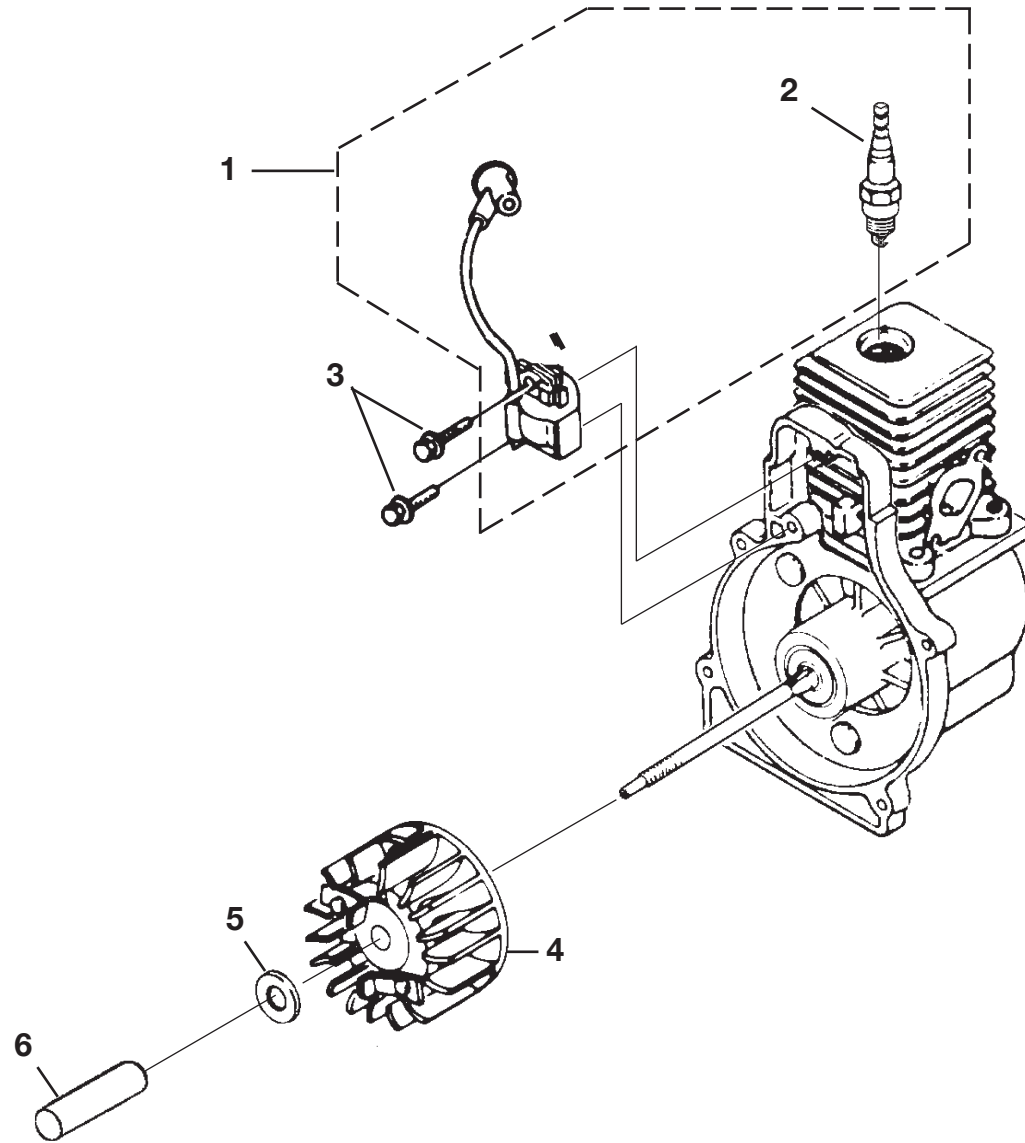

**INTERNAL ENGINE**

**PARTS LIST**

KEY NO.	PART NO.	DESCRIPTION	QTY.	KEY NO.	PART NO.	DESCRIPTION	QTY.
1	983928001	SHORT BLOCK (30cc).....	1	9	PS01565	* SCREW (10-24 x 9/16 in. PAN HD.).....	4
2	985524002	30cc CYLINDER .....	1	10	02851	MALE TAB.....	1
3	985259001	CYLINDER GASKET .....	1	11	A07238	LEAD-GROUND TO HANDLE.....	1
4	PS02807	* SCREW (12-24 x 3/4 in. TORX PAN HD.) .....	3	12	82376	* SCREW (#8 x 1/2 in. PAN HD.) .....	3
5	986119001	30cc PISTON ASSEMBLY .....	1	13	82563	* SCREW (#10 x 3/4 in. TORX TRUSS HD.).....	1
6	03179	PISTON RING .....	2	14	PS06314	SHROUD.....	1
7	PS02130	CRANKCASE COVER.....	1	15	983924001	ZIP START DECAL.....	1
8	06443A	CRANKCASE GASKET .....	1				

\*STANDARD HARDWARE ITEM – MAY BE PURCHASED LOCALLY

HOMELITE BLOWER - MODEL NUMBERS UT08934B AND UT08934D

**IGNITION AND ROTOR**

**PARTS LIST**

KEY NO.	PART NO.	DESCRIPTION	QTY.	KEY NO.	PART NO.	DESCRIPTION	QTY.
1	985122001	IGNITION KIT WITH MODULE.....	1	4	986153001	ROTOR AND STARTER PAWLS.....	1
2	PS02227	SPARK PLUG.....	1	5	95479A	FLAT WASHER.....	1
3	82540	* SCREW (8-32 x 1 in. TORX PAN HD.) .....	2	6	PS03566	FAN SPACER .....	1

\*STANDARD HARDWARE ITEM – MAY BE PURCHASED LOCALLY

HOMELITE BLOWER – MODEL NUMBERS UT08934B AND UT08934D

**CARBURETOR AND FUEL TANK**

**PARTS LIST**

KEY NO.	PART NO.	DESCRIPTION	QTY.	KEY NO.	PART NO.	DESCRIPTION	QTY.
1	984907001	FUEL TANK ASSEMBLY .....	1	9	00775A	HEAT DAM GASKET .....	1
2	300758006	FUEL TANK CAP.....	1	10	04474	* SCREW (10-24 x 1 in. HEX HD. ).....	2
3	08684	HEAT SHIELD .....	1	11	98768A	HEAT DAM .....	1
4	98792	RUBBER BUMPER .....	3	12	093221	* SCREW (10-24 x 1.110 in. PAN HD.).....	2
5	985232001	CARBURETOR KIT .....	1	13	985077001	FUEL FILTER KIT .....	1
6	985304001	INLINE FUEL FITTING .....	1				
7	0143912	RUBBER TUBBING (3 in.).....	1				
8	986317001	CARBURETOR GASKET .....	1				