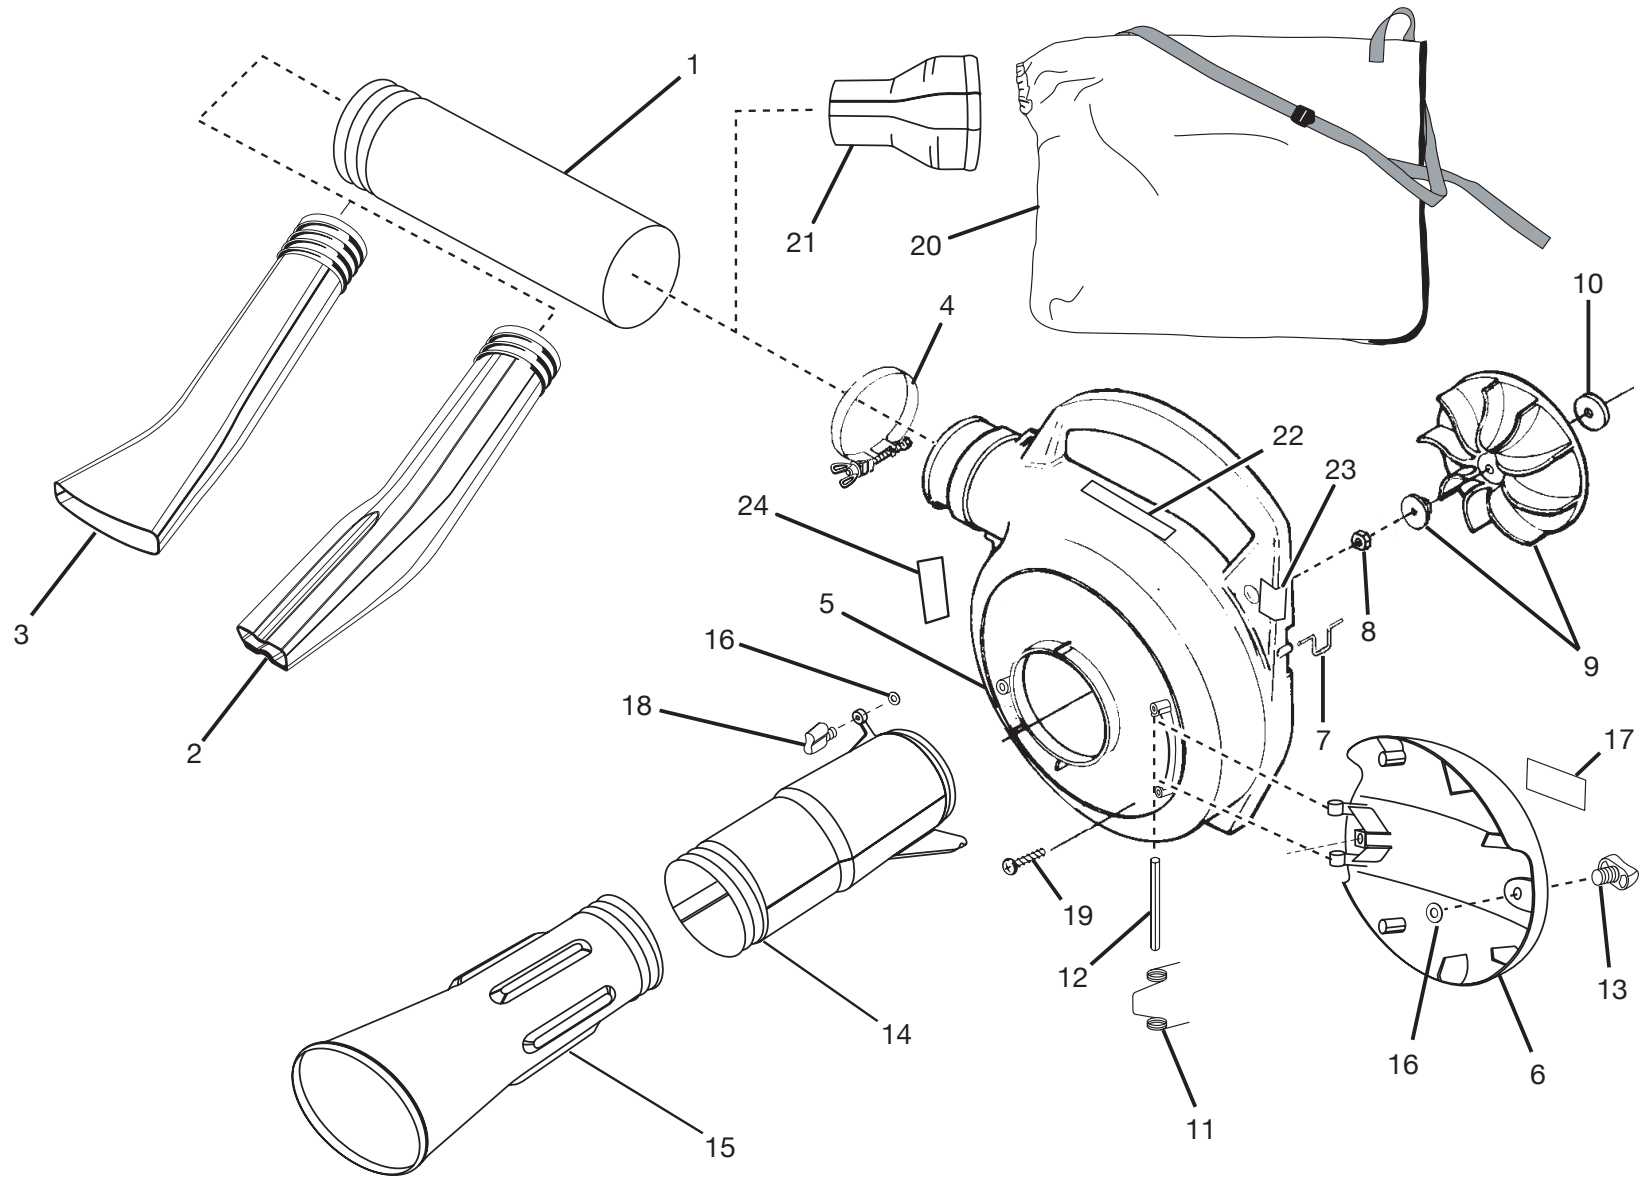

HOMELITE BLOWER - MODEL NUMBERS UT08934B AND UT08934D

VOLUTE, FAN AND TUBES

PARTS LIST

KEY NO.	PART NO.	DESCRIPTION	QTY.	KEY NO.	PART NO.	DESCRIPTION	QTY.
1	983916001	UPPER TUBE.....	1	14	983915001	UPPER VACUME TUBE.....	1
2	983913001	SWEEPER NOZZLE.....	1	15	08202	LOWER VACUME TUBE.....	1
3	00373A	LOWER NOZZLE	1	16	983905001	RETAINER	2
4	983906001	CLAMP WITH FASTENERS	1	17	985201001	DOOR VAC ATTACK DECAL.....	1
5	H4207601	OUTER VOLUTE HOUSING.....	1	18	983898001	BLOWER KNOB.....	1
6	983861001	DOOR	1	19	82541	* SCREW (10 x 1/2 in. TORX TRUSS HD.).....	2
7	00398	WIRE LOOP	1	20	983914001	LEAF BAG.....	1
8	985738006	* HEX NUT (3/8-24)	1	21	983917001	VACUUM BAG TUBE.....	1
9	984911001	BLOWER FAN KIT.....	1	22	983901001	WARNING DECAL	1
10	03165	FLAT WASHER.....	1	23	983903001	OUTER VOLUTE DECAL	1
11	983863001	DOOR HINGE SPRING	1	24	983912001	FAN INTAKE DECAL	1
12	983862001	DOOR HINGE SHAFT	1		983000257	OPERATOR'S MANUAL (UT08934B)	
13	983898002	BLOWER KNOB.....	1		983000654	OPERATOR'S MANUAL (UT08934D)	
					983000257R	REPAIR SHEET (UT08934B)	
					983000654R	REPAIR SHEET (UT08934D) (REV:02)	
					2-09-06		

*STANDARD HARDWARE ITEM – MAY BE PURCHASED LOCALLY