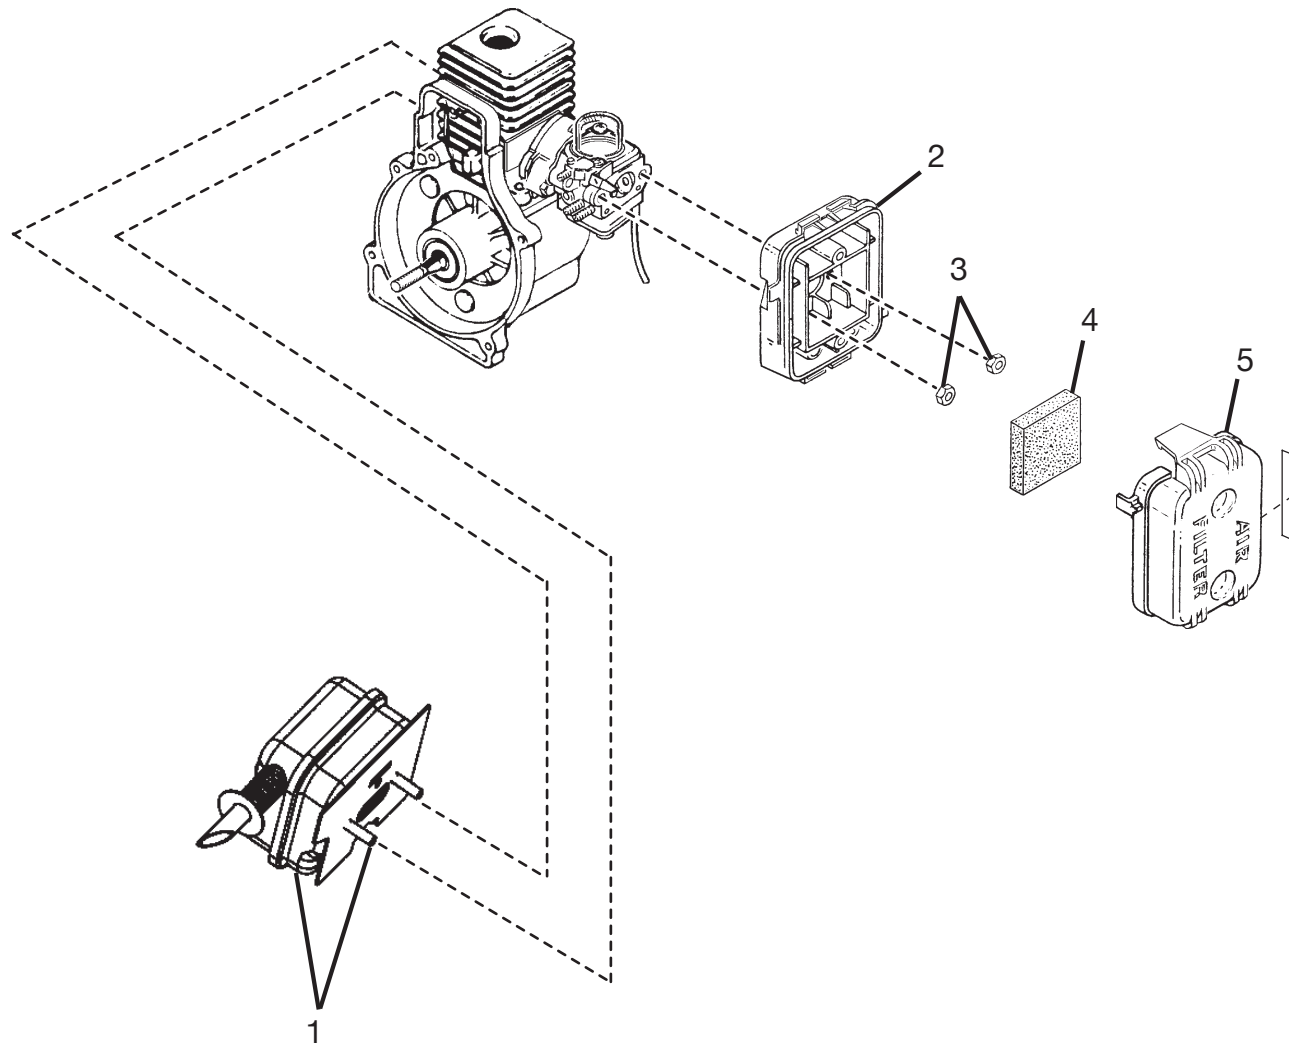

HOMELITE BLOWER - MODEL NUMBERS UT08934B AND UT08934D

MUFFLER AND AIR CLEANER

PARTS LIST

KEY NO.	PART NO.	DESCRIPTION	QTY.	KEY NO.	PART NO.	DESCRIPTION	QTY.
1	985912001	MUFFLER COMPLETE	1	4	98760	AIR FILTER.....	1
2	09217	AIR FILTER BOX	1	5	09218	AIR FILTER COVER.....	1
3	81208	* HEX NUT (10-24)	2	6	983904001	CHOKE DECAL.....	1

*STANDARD HARDWARE ITEM – MAY BE PURCHASED LOCALLY