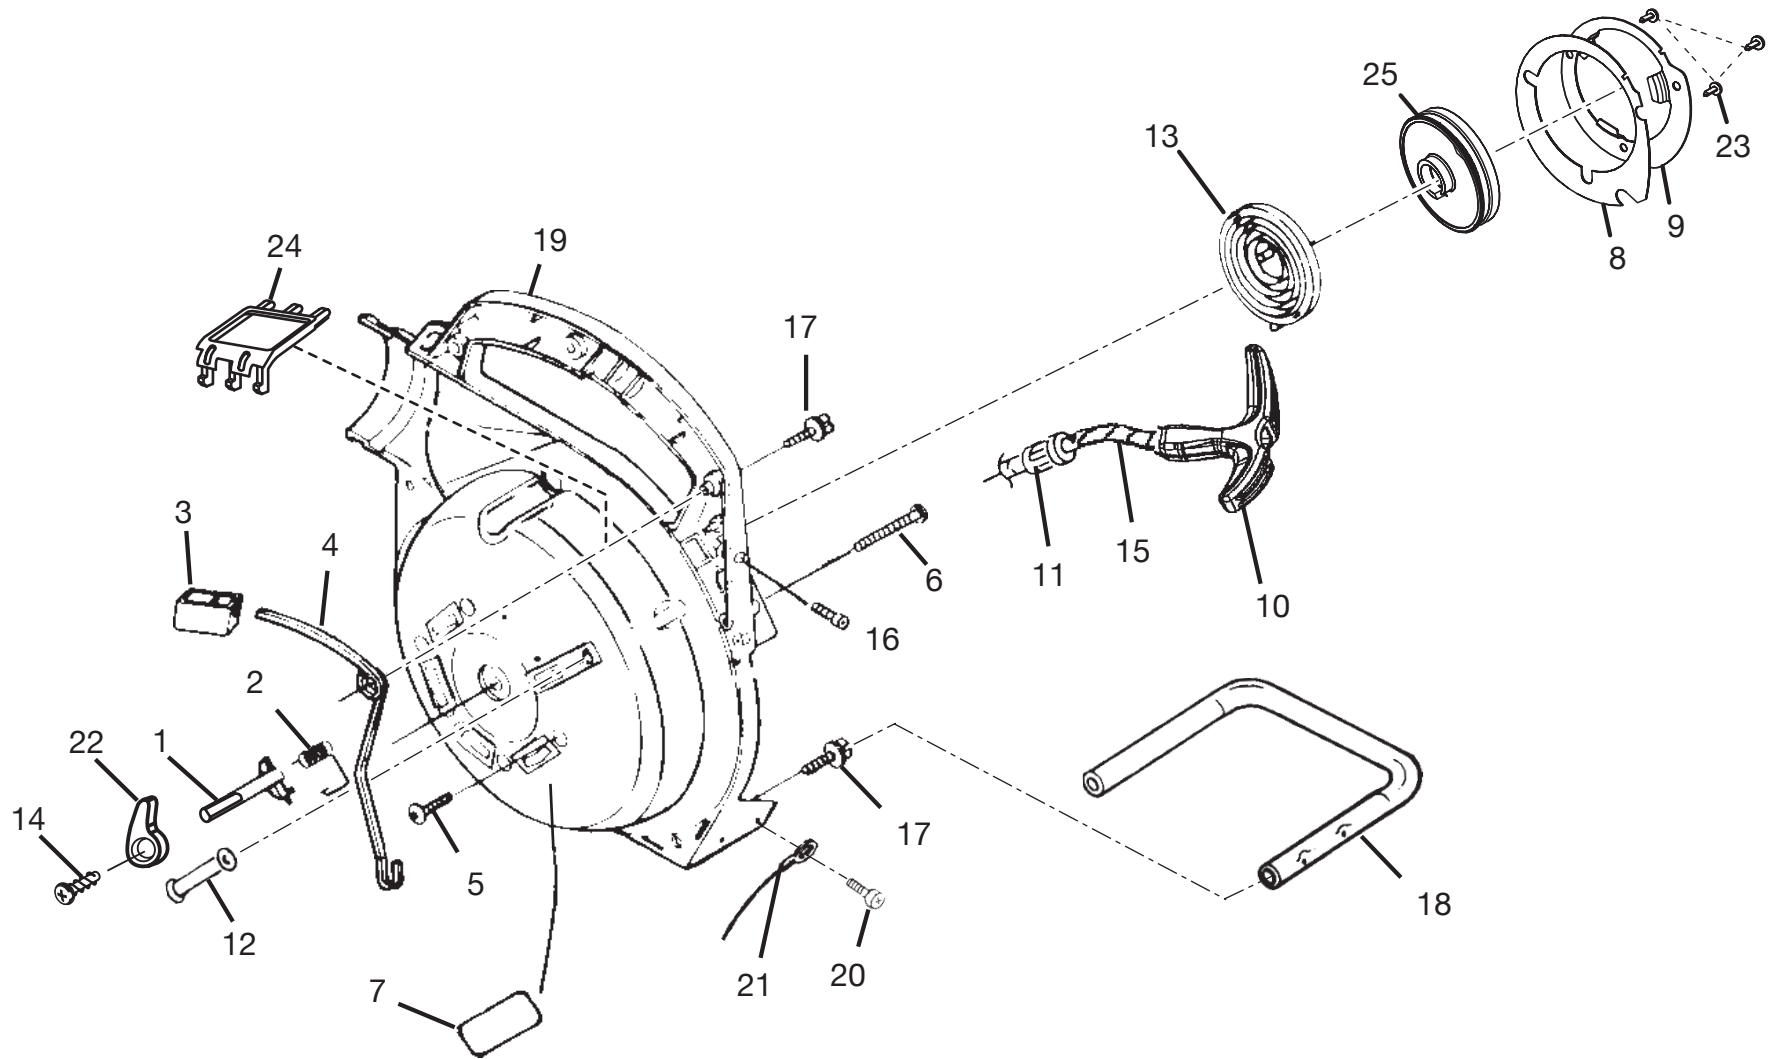

**INTERNAL ENGINE**

**PARTS LIST**

KEY NO.	PART NO.	DESCRIPTION	QTY.	KEY NO.	PART NO.	DESCRIPTION	QTY.
1	983928001	SHORT BLOCK (30cc).....	1	9	PS01565	* SCREW (10-24 x 9/16 in. PAN HD.).....	4
2	985524002	30cc CYLINDER .....	1	10	02851	MALE TAB.....	1
3	985259001	CYLINDER GASKET .....	1	11	A07238	LEAD-GROUND TO HANDLE.....	1
4	PS02807	* SCREW (12-24 x 3/4 in. TORX PAN HD.) .....	3	12	82376	* SCREW (#8 x 1/2 in. PAN HD.) .....	3
5	986119001	30cc PISTON ASSEMBLY .....	1	13	82563	* SCREW (#10 x 3/4 in. TORX TRUSS HD.).....	1
6	03179	PISTON RING .....	2	14	PS06314	SHROUD.....	1
7	PS02130	CRANKCASE COVER.....	1	15	983924001	ZIP START DECAL.....	1
8	06443A	CRANKCASE GASKET .....	1				

\*STANDARD HARDWARE ITEM – MAY BE PURCHASED LOCALLY

HOMELITE BLOWER - MODEL NUMBERS UT08934B AND UT08934D

**HOMELITE BLOWER – MODEL NUMBERS UT08934B AND UT08934D**

**STARTER**

**PARTS LIST**

<b>KEY NO.</b>	<b>PART NO.</b>	<b>DESCRIPTION</b>	<b>QTY.</b>	<b>KEY NO.</b>	<b>PART NO.</b>	<b>DESCRIPTION</b>	<b>QTY.</b>
1	983864001	THROTTLE LATCH .....	1	14	82541	* SCREW (10-24 x 1/2 in. TORX TRUSS HD.) ..	3
2	00370	THROTTLE LATCH SPRING .....	1	15	900849004	STARTER ROPE.....	1
3	00367	THROTTLE TRIGGER .....	1	16	PS82146	* SCREW (8-32 x 5/8 in. FIL. HD.).....	1
4	00369A	THROTTLE LEVER.....	1	17	82563	* SCREW (10-14 x 3/4 in. TORX TRUSS HD.) ..	5
5	82538	* SCREW (10-24 x 3/4 in. TRUSS HD.).....	4	18	983918001	LOWER HANDLE .....	1
6	JA416903	* SCREW (10 x 1-5/8 in. HEX HD.).....	1	19	H4207401	INNER VOLUTE HOUSING.....	1
7	08684	HEAT SHEILD .....	5	20	82348A	* SCREW (8-18 x 1/2 in. PAN HD.).....	2
8	985261001	BAFFLE GASKET .....	1	21	A07238	LEAD-GROUND.....	1
9	PS00326	BAFFLE.....	1	22	983856001	THROTTLE CONTROL KNOB .....	1
10	5946702	STARTER GRIP (YELLOW) .....	1	23	82376	SCREW .....	3
11	969811A	BUSHING STARTER .....	1	24	9096101	SCREEN COVER .....	1
12	00364B	STARTER ROPE GUIDE.....	1	25	308374001	PULLEY ASSEMBLY .....	1
13	A98773A	SPRING AND CONTAINER.....	1				