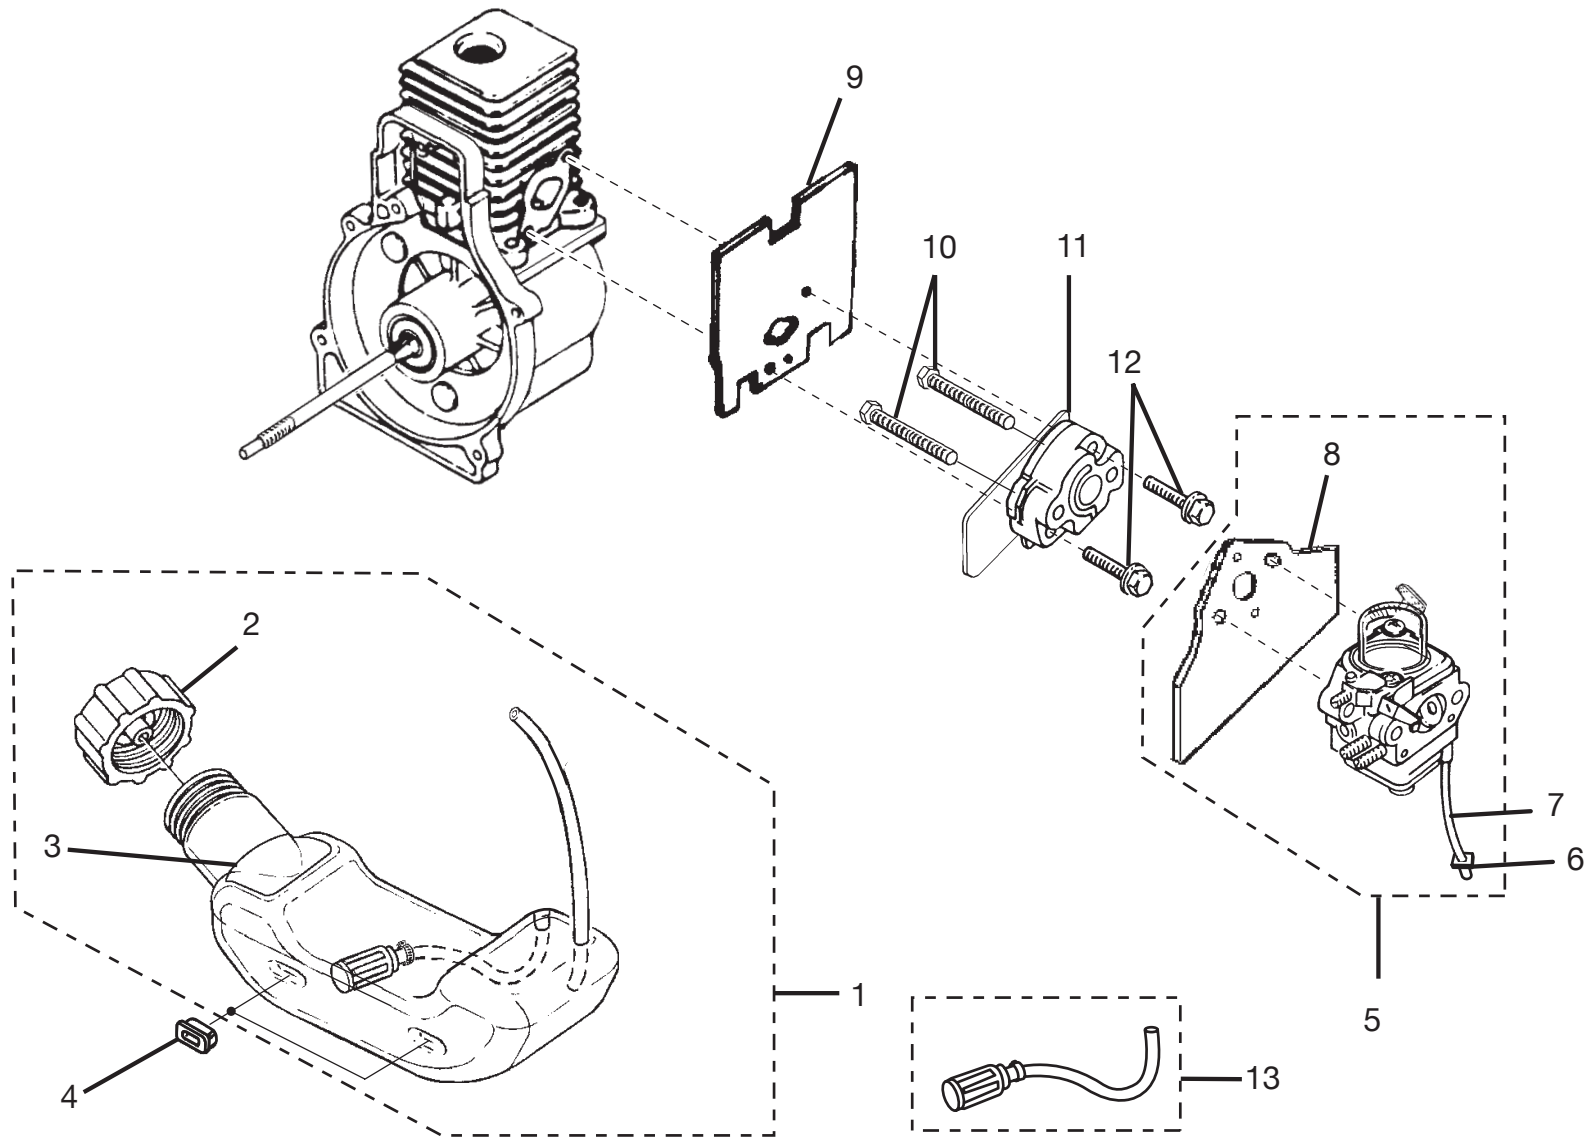

**INTERNAL ENGINE**

**PARTS LIST**

KEY NO.	PART NO.	DESCRIPTION	QTY.	KEY NO.	PART NO.	DESCRIPTION	QTY.
1	983928001	SHORT BLOCK (30cc).....	1	9	PS01565	* SCREW (10-24 x 9/16 in. PAN HD.).....	4
2	985524002	30cc CYLINDER .....	1	10	02851	MALE TAB.....	1
3	985259001	CYLINDER GASKET .....	1	11	A07238	LEAD-GROUND TO HANDLE.....	1
4	PS02807	* SCREW (12-24 x 3/4 in. TORX PAN HD.) .....	3	12	82376	* SCREW (#8 x 1/2 in. PAN HD.) .....	3
5	986119001	30cc PISTON ASSEMBLY .....	1	13	82563	* SCREW (#10 x 3/4 in. TORX TRUSS HD.).....	1
6	03179	PISTON RING .....	2	14	PS06314	SHROUD.....	1
7	PS02130	CRANKCASE COVER.....	1	15	983924001	ZIP START DECAL.....	1
8	06443A	CRANKCASE GASKET .....	1				

\*STANDARD HARDWARE ITEM – MAY BE PURCHASED LOCALLY

HOMELITE BLOWER - MODEL NUMBERS UT08934B AND UT08934D

**IGNITION AND ROTOR**

**PARTS LIST**

KEY NO.	PART NO.	DESCRIPTION	QTY.	KEY NO.	PART NO.	DESCRIPTION	QTY.
1	985122001	IGNITION KIT WITH MODULE.....	1	4	986153001	ROTOR AND STARTER PAWLS.....	1
2	PS02227	SPARK PLUG.....	1	5	95479A	FLAT WASHER.....	1
3	82540	* SCREW (8-32 x 1 in. TORX PAN HD.) .....	2	6	PS03566	FAN SPACER .....	1

\*STANDARD HARDWARE ITEM – MAY BE PURCHASED LOCALLY

HOMELITE BLOWER – MODEL NUMBERS UT08934B AND UT08934D

**CARBURETOR AND FUEL TANK**

**PARTS LIST**

KEY NO.	PART NO.	DESCRIPTION	QTY.	KEY NO.	PART NO.	DESCRIPTION	QTY.
1	984907001	FUEL TANK ASSEMBLY .....	1	9	00775A	HEAT DAM GASKET .....	1
2	300758006	FUEL TANK CAP.....	1	10	04474	* SCREW (10-24 x 1 in. HEX HD. ).....	2
3	08684	HEAT SHIELD .....	1	11	98768A	HEAT DAM .....	1
4	98792	RUBBER BUMPER .....	3	12	093221	* SCREW (10-24 x 1.110 in. PAN HD.).....	2
5	985232001	CARBURETOR KIT .....	1	13	985077001	FUEL FILTER KIT .....	1
6	985304001	INLINE FUEL FITTING .....	1				
7	0143912	RUBBER TUBBING (3 in.).....	1				
8	986317001	CARBURETOR GASKET .....	1				