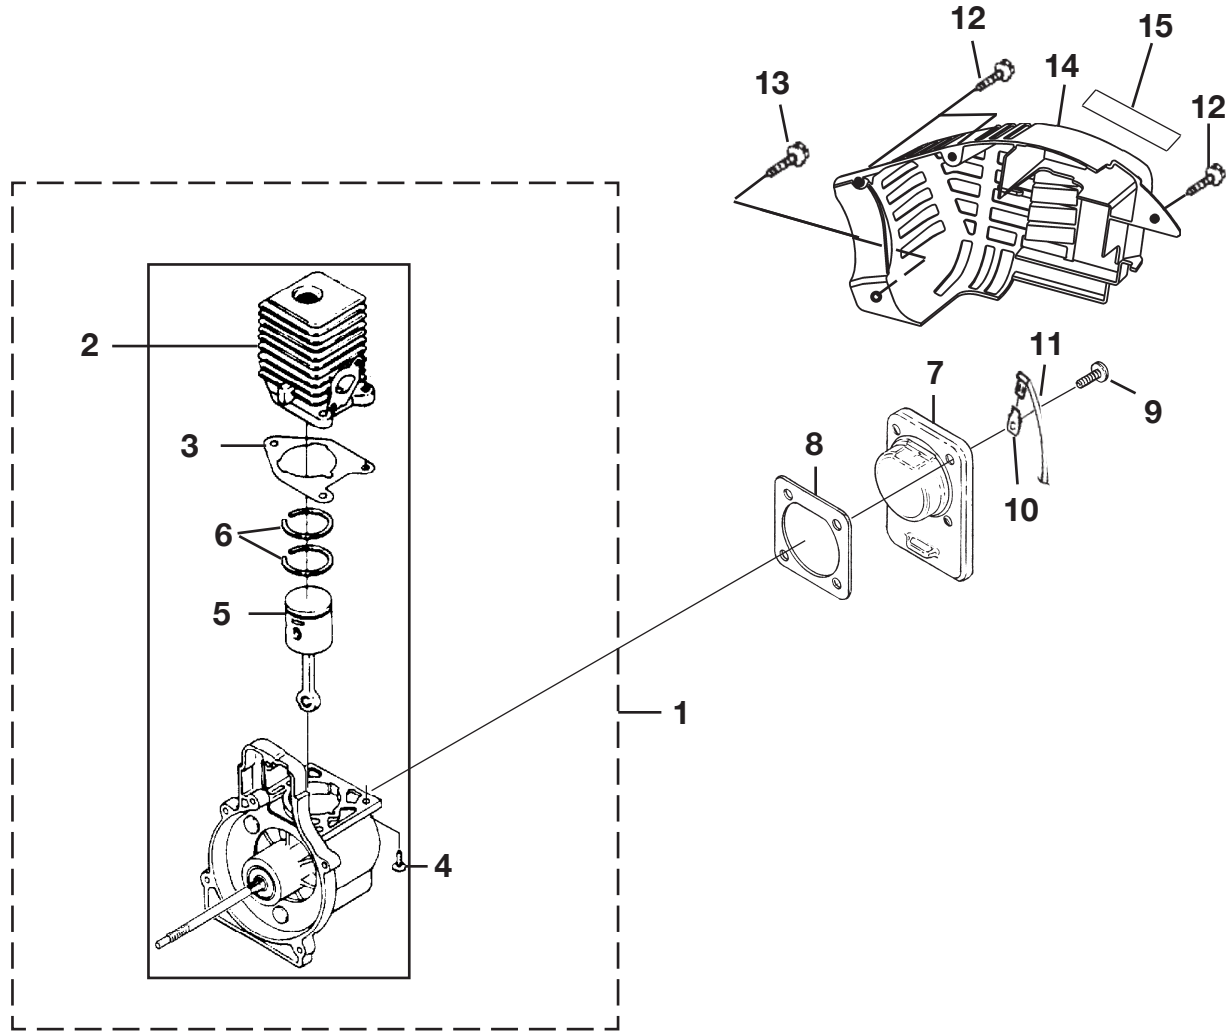

HOMELITE BLOWER - MODEL NUMBERS UT08934B AND UT08934D

HOMELITE BLOWER – MODEL NUMBERS UT08934B AND UT08934D

INTERNAL ENGINE

PARTS LIST

KEY NO.	PART NO.	DESCRIPTION	QTY.	KEY NO.	PART NO.	DESCRIPTION	QTY.
1	983928001	SHORT BLOCK (30cc).....	1	9	PS01565	* SCREW (10-24 x 9/16 in. PAN HD.).....	4
2	985524002	30cc CYLINDER	1	10	02851	MALE TAB.....	1
3	985259001	CYLINDER GASKET	1	11	A07238	LEAD-GROUND TO HANDLE.....	1
4	PS02807	* SCREW (12-24 x 3/4 in. TORX PAN HD.)	3	12	82376	* SCREW (#8 x 1/2 in. PAN HD.)	3
5	986119001	30cc PISTON ASSEMBLY	1	13	82563	* SCREW (#10 x 3/4 in. TORX TRUSS HD.).....	1
6	03179	PISTON RING	2	14	PS06314	SHROUD.....	1
7	PS02130	CRANKCASE COVER.....	1	15	983924001	ZIP START DECAL.....	1
8	06443A	CRANKCASE GASKET	1				

*STANDARD HARDWARE ITEM – MAY BE PURCHASED LOCALLY