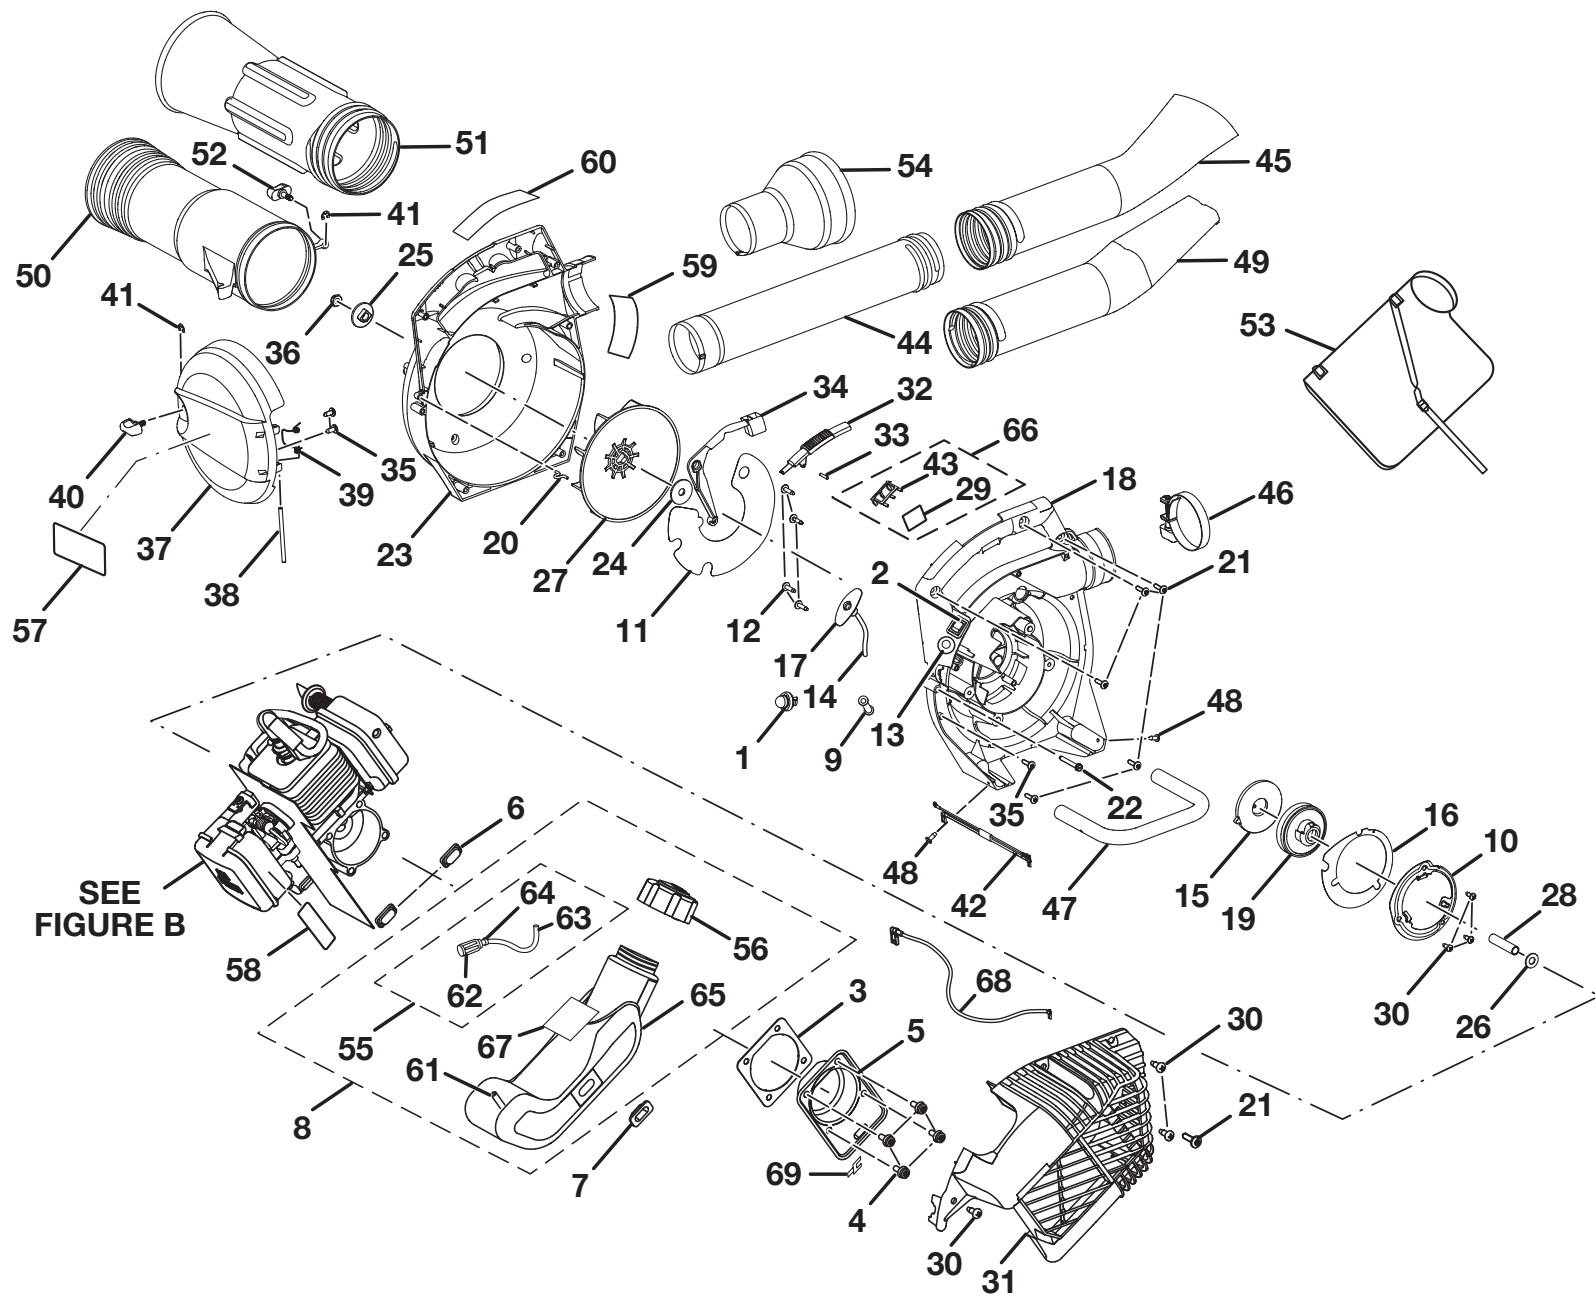

HOMELITE VAC ATTACK II BLOWERS - MODEL NUMBERS UT08042, UT08542, UT08542A, AND UT08542B

SEE FIGURE B

Figure A

HOMELITE VAC ATTACK II BLOWERS – MODEL NUMBERS UT08042, UT08542, UT08542A, AND UT08542B

The model number will be found on a plate attached to the motor housing. Always mention the model number in all correspondence regarding your **BLOWER** or when ordering repair parts.

PARTS LIST (FIGURE A)

KEY NO.	PART NUMBER	DESCRIPTION	QTY	KEY NO.	PART NUMBER	DESCRIPTION	QTY
1	308088001	PRIMER BULB	1	38	650026001	DOOR HINGE SHAFT	1
2	760363002	SWITCH	1	39	638064001	DOOR HINGE SPRING	1
3	900954001	CRANKCASE GASKET	1	40	518066002	BLOWER KNOB.....	1
4	660664001	* SCREW (10-24 x 9/16 in. PAN HD.).....	4	41	650027001	E-RING.....	2
5	638031001	CRANKCASE COVER	1	42	290195004	WIRING HARNESS	1
6	570256001	RUBBER BUMPER	2	43	518229001	SCREEN COVER	1
7	570549001	BIG BUMPER.....	1	44	580555001	UPPER TUBE.....	1
8	308123009	FUEL TANK ASSEMBLY (INC. KEY NOS. 55-56, 61 AND 65).....	1	45	580556001	LOWER NOZZLE	1
9	650013001	BUSHING-STARTER ROPE	1	46	348005003	CLAMP.....	1
10	638032001	BAFFLE PLATE	1	47	650024001	LOWER HANDLE	1
11	650023001	INNER VOLUTE SEAL.....	1	48	660676001	SCREW (TAP PAN HD.).....	2
12	660630002	* SCREW (10-24 x 3/4 in. TRUSS HD.).....	4	49	580559001	SWEEPER NOZZLE	1
13	650014001	BUSHING STARTER	1	50	580560001	UPPER VACUUM TUBE	1
14	900849004	STARTER ROPE.....	1	51	580561001	LOWER VACUUM TUBE.....	1
15	638033001	SPRING & CONTAINER	1	52	518066001	BLOWER KNOB.....	1
16	900957001	BAFFLE GASKET	1	53	900960001	LEAF BAG	1
17	518073001	STARTER GRIP	1	54	580562001	VACUUM BAG TUBE.....	1
18	518249001	INNER VOLUTE HOUSING.....	1	55	308283001	FUEL FILTER KIT (INC. KEY NOS. 62-64)	1
19	308134001	PULLEY ASSEMBLY	1	56	300758006	FUEL CAP ASSEMBLY	1
20	638074001	WIRE LOOP	1	57	940299495	DOOR LABEL (VAC ATTACK).....	1
21	660629001	* SCREW (10-14 x 3/4 in. TORX TRUSS HD.).....	6	58	940647001	CHOKE LABEL	1
22	660667001	* SCREW (10 x 1-5/8 in. HEX HD.).....	1	59	940299493	FAN INTAKE WARNING LABEL	1
23	518250001	OUTER VOLUTE	1	60	940642005	WARNING/STARTING LABEL.....	1
24	650016001	FLAT WASHER.....	1	61	570259005	RUBBER TUBING (196.85 mm).....	1
25	640858001	FAN ADAPTOR	1	62	300759003	FUEL FILTER.....	1
26	650017001	FLAT WASHER.....	1	63	570258003	RUBBER TUBING (114.3 mm).....	1
27	518077001	FAN	1	64	690765001	WIRE CLAMP	1
28	650018001	FAN SPACER	1	65	580553002	FUEL TANK	1
29	570581004	SCREEN.....	1	66	900961003	SCREEN COVER & NETTING ASSEMBLY (INC. KEY NOS. 29 & 43)	1
30	660669001	* SCREW (#8 x 1/2 in. PAN HD.)	6	67	900955001	HEAT SHIELD.....	1
31	518251001	BLOWER SHROUD.....	1	68	290218001	LEAD W/TERMINALS	1
32	518211001	SLIDE	1	69	638081001	MALE TAB	1
33	348007001	SLIDE PIN	1		983000594	OPERATOR'S MANUAL (UT08042 & UT08542)	
34	518247001	TRIGGER	1		983000781	OPERATOR'S MANUAL (UT08542A)	
35	660618001	* SCREW (10-24 x 3/4 in. TORX TRUSS HD.).....	3		983000950	OPERATOR'S MANUAL (UT08542B)	
36	660730001	* LOCK NUT (3/8-24).....	1		983000594R	REPAIR SHEET (REV:03)	
37	518078002	DOOR.....	1		03-01-06		

* STANDARD HARDWARE ITEM – MAY BE PURCHASED LOCALLY