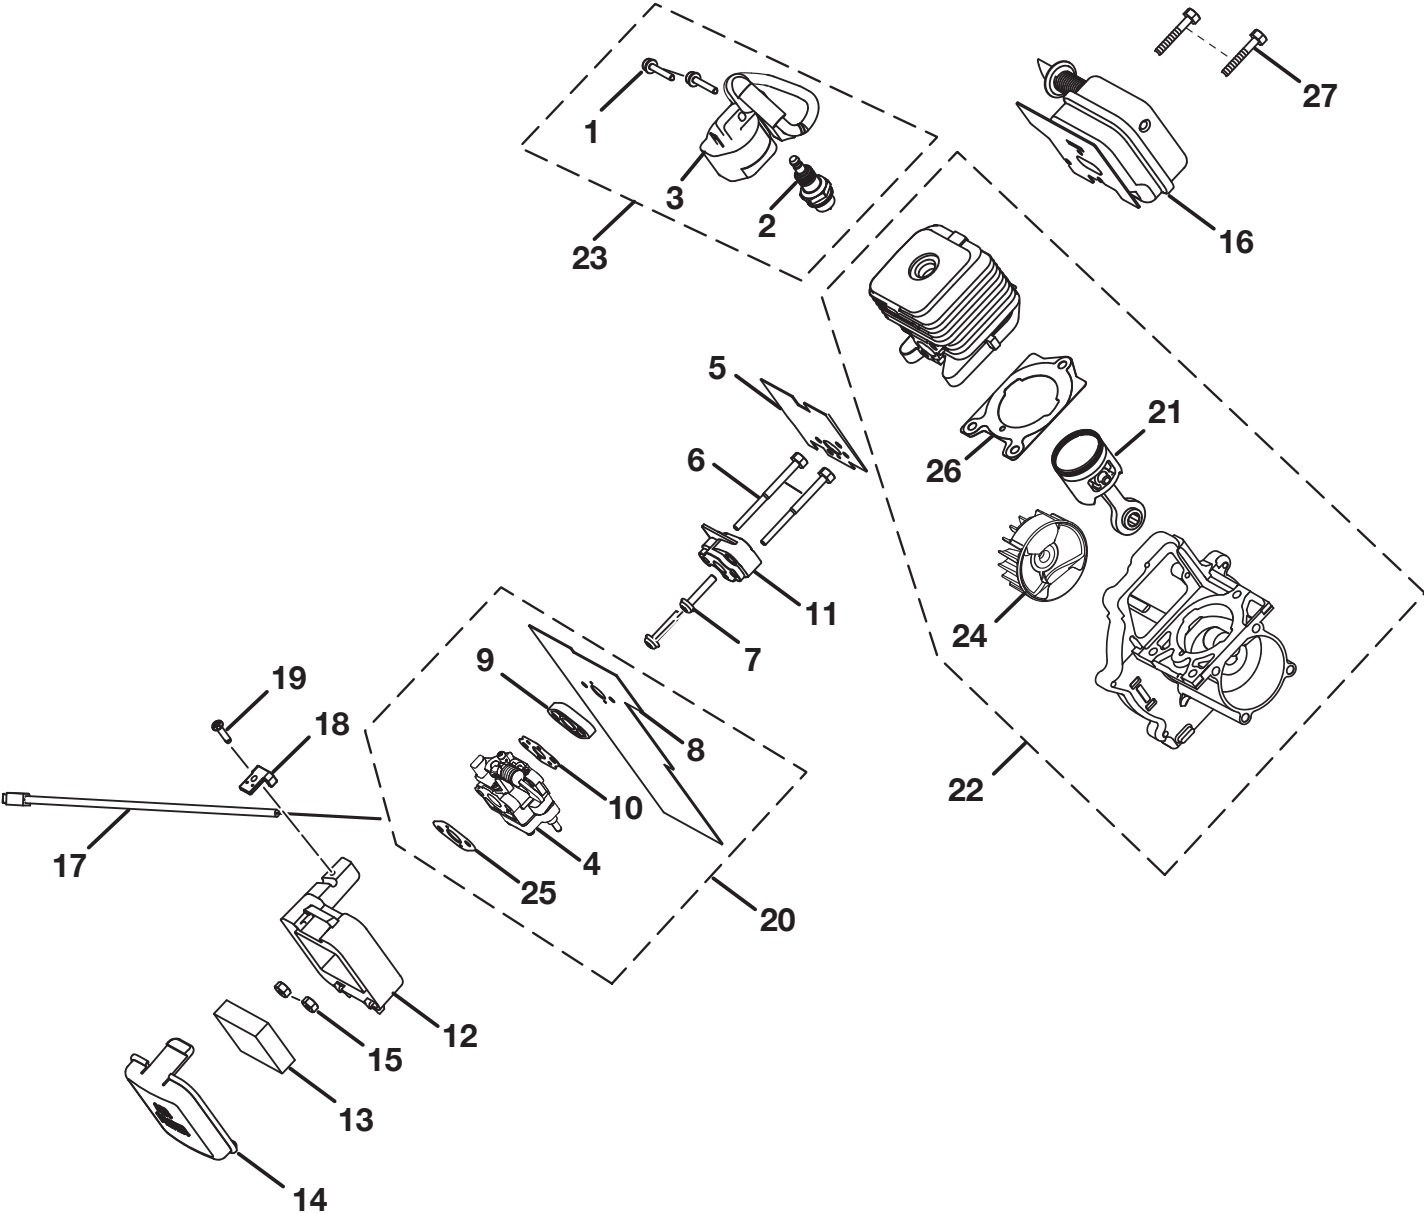

HOMELITE VAC ATTACK II BLOWERS – MODEL NUMBERS UT08042, UT08542, UT08542A, AND UT08542B

Figure B

HOMELITE VAC ATTACK II BLOWERS – MODEL NUMBERS UT08042, UT08542, UT08542A, AND UT08542B

The model number will be found on a plate attached to the motor housing. Always mention the model number in all correspondence regarding your **BLOWER** or when ordering repair parts.

PARTS LIST (FIGURE B)

KEY NO.	PART NUMBER	DESCRIPTION	QTY
1	660660001	SCREW THD FORMING.....	2
2	870174001	SPARK PLUG CHAMPION - RCJ-6Y.....	1
3	850080001	IGNITION MODULE.....	1
4	308028004	CARBURETOR.....	1
5	900950001	HEAT DAM GASKET	1
6	660346002	CARBURETOR MOUNTING BOLT.....	2
7	660662001	* SCREW (10-24 x 1.11 PAN HD.).....	2
8	900951004	CARBURETOR GASKET	1
9	518120001	SPACER	1
10	900711003	GASKET	1
11	518087001	HEAT DAM	1
12	518248001	AIR FILTER BOX.....	1
13	900952001	AIR FILTER	1
14	518072001	AIR FILTER COVER.....	1
15	678027001	* HEX NUT (10-24).....	2
16	300748010	MUFFLER.....	1
17	270021002	THROTTLE CABLE.....	1
18	638133002	THROTTLE CABLE CLIP.....	1
19	660734001	SCREW-FILTER BOX	1
20	308281001	CARBURETOR KIT (INC. KEY NOS. 4, 8-10 AND 25).....	1
21	308119002	PISTON ASSEMBLY KIT	1
22	308099003	SHORT BLOCK ASSEMBLY (INC. KEY NOS. 21, 24 AND 26).....	1
23	308284001	IGNITION KIT (INC. KEY NOS. 1-3)	1
24	300952002	ROTOR AND PAWL ASSEMBLY	1
25	900994004	GASKET	1
26	900953001	CYLINDER GASKET.....	1
27	660673001	* SCREW (10-24 x 2-1/2 in. HEX HD.).....	2

* STANDARD HARDWARE ITEM – MAY BE PURCHASED LOCALLY