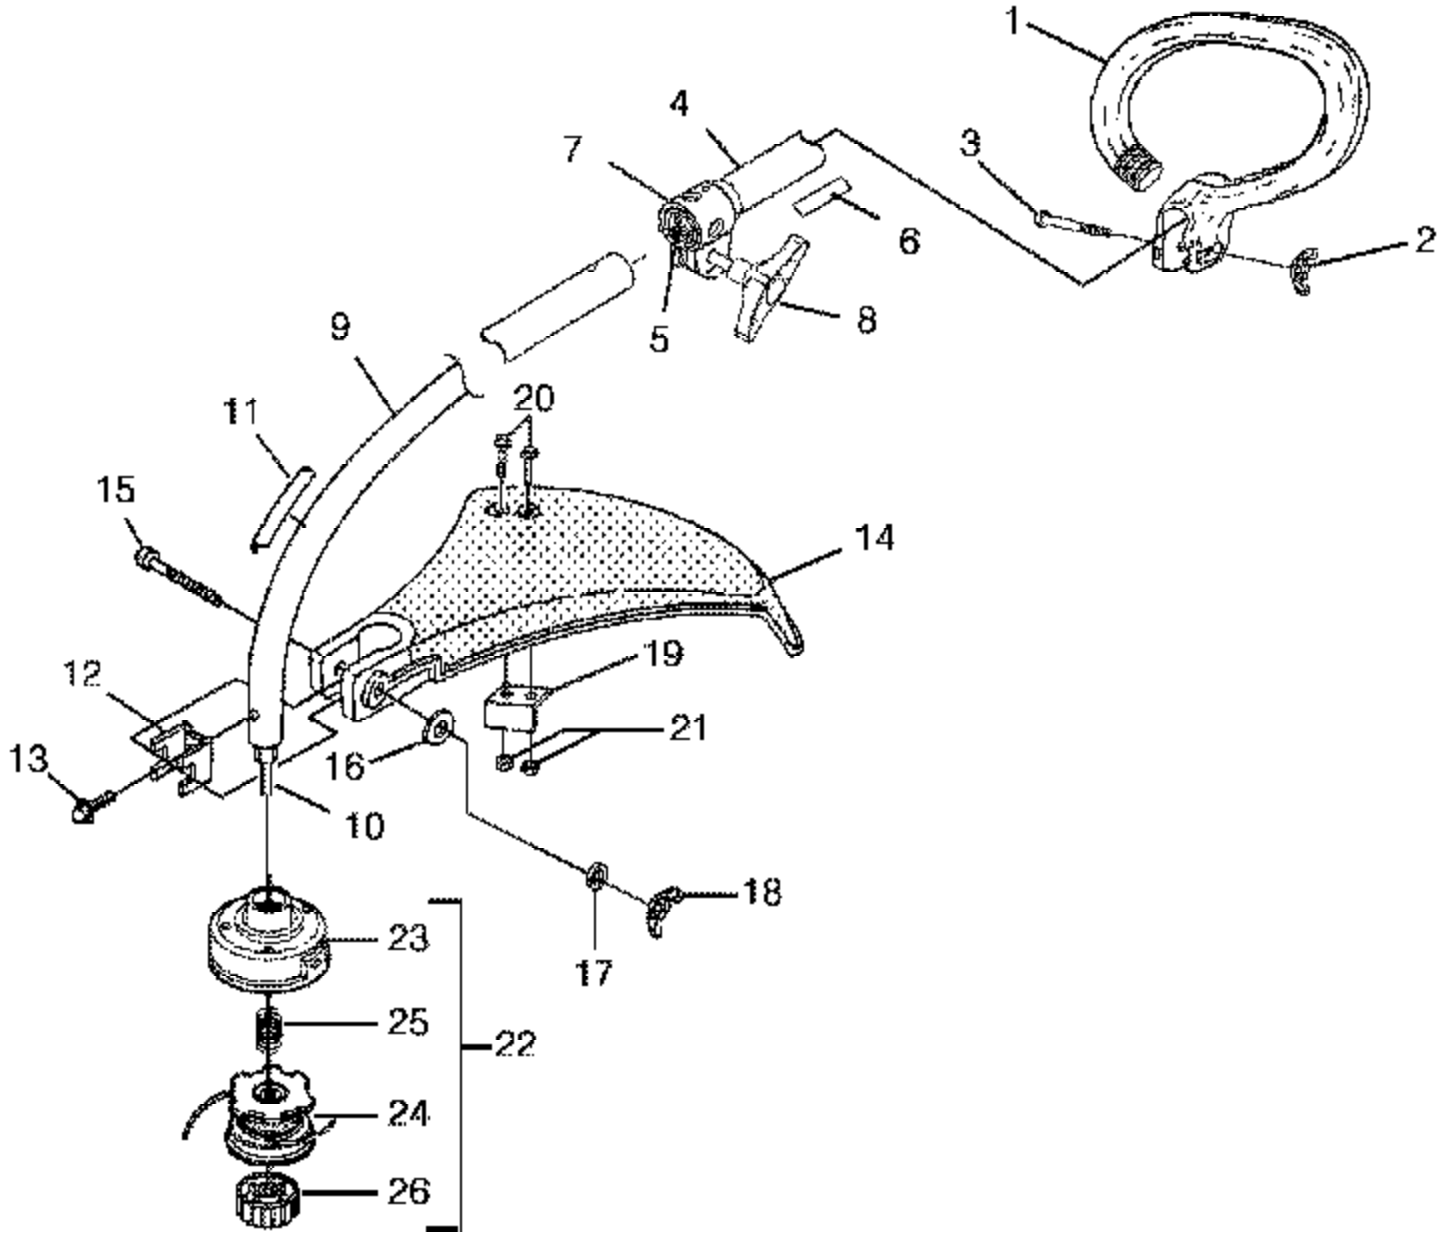

Ref #	Part Number	Qty	Description
1	UP06959	1	HANDLE-Anti-Vibe
2	UP04262	1	NUT-Wing, Washer Faced (1/4-20) Torque Specs, 5-25, .6-2.8 Nm
3	UP06523	1	SCREW-Cap Hex Hd. (1/4-20 x 2")
4	UP03850	1	DRIVESHAFT ASSY. (Upper)
5	UP06960	1	FLEXSHAFT w/Collar & Liner
6	UP04352	1	DECAL-Warning
7	UP03839	1	COUPLER ASSEMBLY
8	UP05137	1	KNOB
9	UP03851	1	DRIVESHAFT HOUSING (Lower)
10	UP04541	1	SHAFT-Flex
11	PS00038	1	DECAL-Warning
12	UP04137	1	CLAMP
13	UP04256	1	SCREW-Sems Hex (10-24 X 3/8") Torque Specs, 5-25, 1.7-2.8 Nm
14	UP05632	1	DEFLECTOR & BLADE KIT (55 Deg.)
15	UP06523	1	SCREW-Cap Hex Hd. (1/4-20 X 2")
16	UP03415	1	WASHER-Flat (1/4")
17	UP03409	1	WASHER-Lock (1/4")
18	UP04262	1	NUT-Wing, Washer Faced (1/4-20) Torque Specs, 5-25, .6-2.8 Nm
19	UP04119	1	BLADE-Cut-Off
20	UP04159	2	SCREW-Mech. Hex Hd. (10-24 X 7/8")
21	UP03885	2	NUT-Hex (10-24) Torque Specs, 30-40, 3.4-4.5 Nm
22	DA03001A	1	STRINGHEAD-Complete (.080")
23	UP06567	1	HOUSING & EYELET (Dual Line)
24	UP04807	1	SPOOL & STRING (.080")
25	UP06526	1	SPRING-Compression
26	UP04273	1	RETAINER-Spool (R.H. Thread, Black)

[Order Homelite Versa Tool parts on eBay](#)