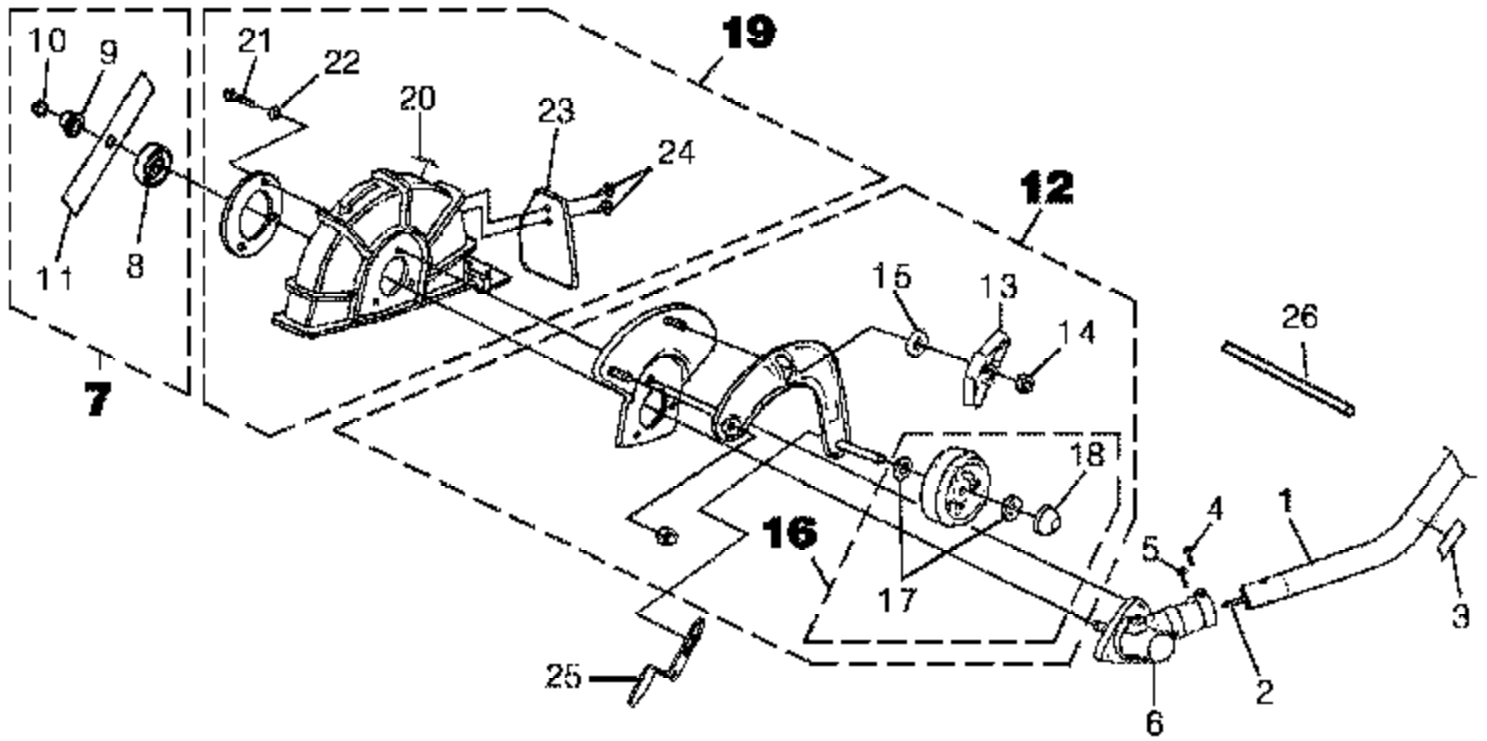

Ref #	Part Number	Qty	Description
1	UP03921	1	DRIVESHAFT HOUSING
2	UP04369	1	SHAFT-Flexible
3	UP04116	1	DECAL-Warning
4	UP05572	1	SCREW-Cap Socket Hd. (1/4-20 X 7/8") Torque Specs, 40-50 In/Lbs., 4.5-5.6 Nm
5	UP04254	1	SCREW-Sems Hex Hd. (10-24 X 1/2") Torque Specs, 40-50 In/Lbs., 4.5-5.6 Nm
6	UP06866	1	GEAR HEAD
7	UP06879	1	BLADE KIT
8	UP04126	1	WASHER-Flanged
9	UP04129	1	WASHER-Flanged (Lower)
10	UP04127	1	NUT-Lock Torque Specs, 100-120 In/Lbs., 11.3-13.6 Nm
11	UP06765	1	BLADE (2" X 9") (Qty.-2)
12	UP06881	1	SUPPORT ARM ASSEMBLY
13	UP04132	1	KNOB-Adjusting
14	UP03397	1	NUT-Hex
15	UP04252	1	WASHER-Flat
16	UP06882	1	WHEEL KIT
17	UP04252	2	WASHER-Flat
18	UP04793	1	NUT-Push
19	UP06738	1	GUARD KIT
20	UP04532	1	DECAL-Warning
21	UP04569	3	SCREW-Hex Hd. (10-24 X 5/8") Torque Specs, 40-50 In/Lbs., 4.5-5.6 Nm
22	UP06883	3	WASHER-Lock (#10)
23	UP06883	1	FLAP KIT
24	UP04299	2	PUSH CLIP
25	UP06877	1	GUIDE-Curb
26	UP04100		HOLDING TOOL
	UT15518	1	Edger Attachment

[Order Homelite Versa Tool parts on eBay](#)