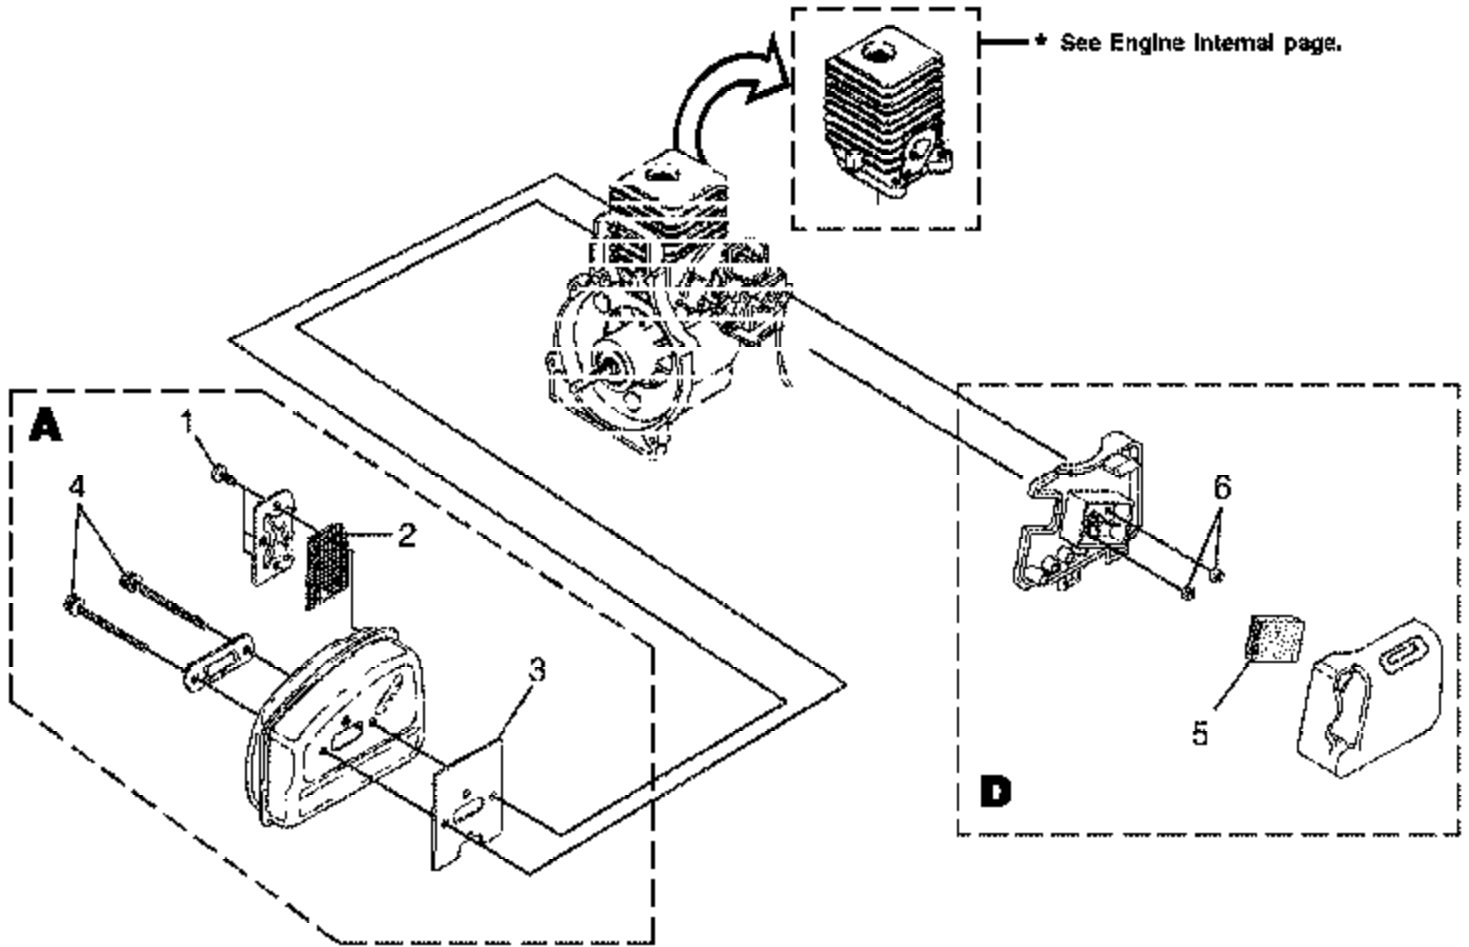

Ref #	Part Number	Qty	Description
A	UP06957	1	MUFFLER ASSY. (UT20811 & B)
	UP06340	1	MUFFLER ASSY. (UT20811A)
1	UP04248	3	SCREW, Taptite - (8-32 X 3/8") Torque Specs, 25-35 In/Lbs., 2.8-4.0 Nm
2	UP04629	1	SCREEN-Spark
3	UP04710	1	GASKET-Muffler Torque Specs, 30-40 In/Lbs., 3.4-4.5 Nm
4	UP04258	2	SCREW, Truss Hd.- (10-24 X 2.188) Torque Specs, 50-60 In/Lbs., 5.6-6.8 Nm
D	UP05084	1	AIR FILTER KIT
5	UP04270	1	FILTER-AIR
6	UP03885	2	NUT-Hex (10-24) Torque Specs, 30-40 In/Lbs., 3.4-4.5 Nm

[Order Homelite Versa Tool parts on eBay](#)