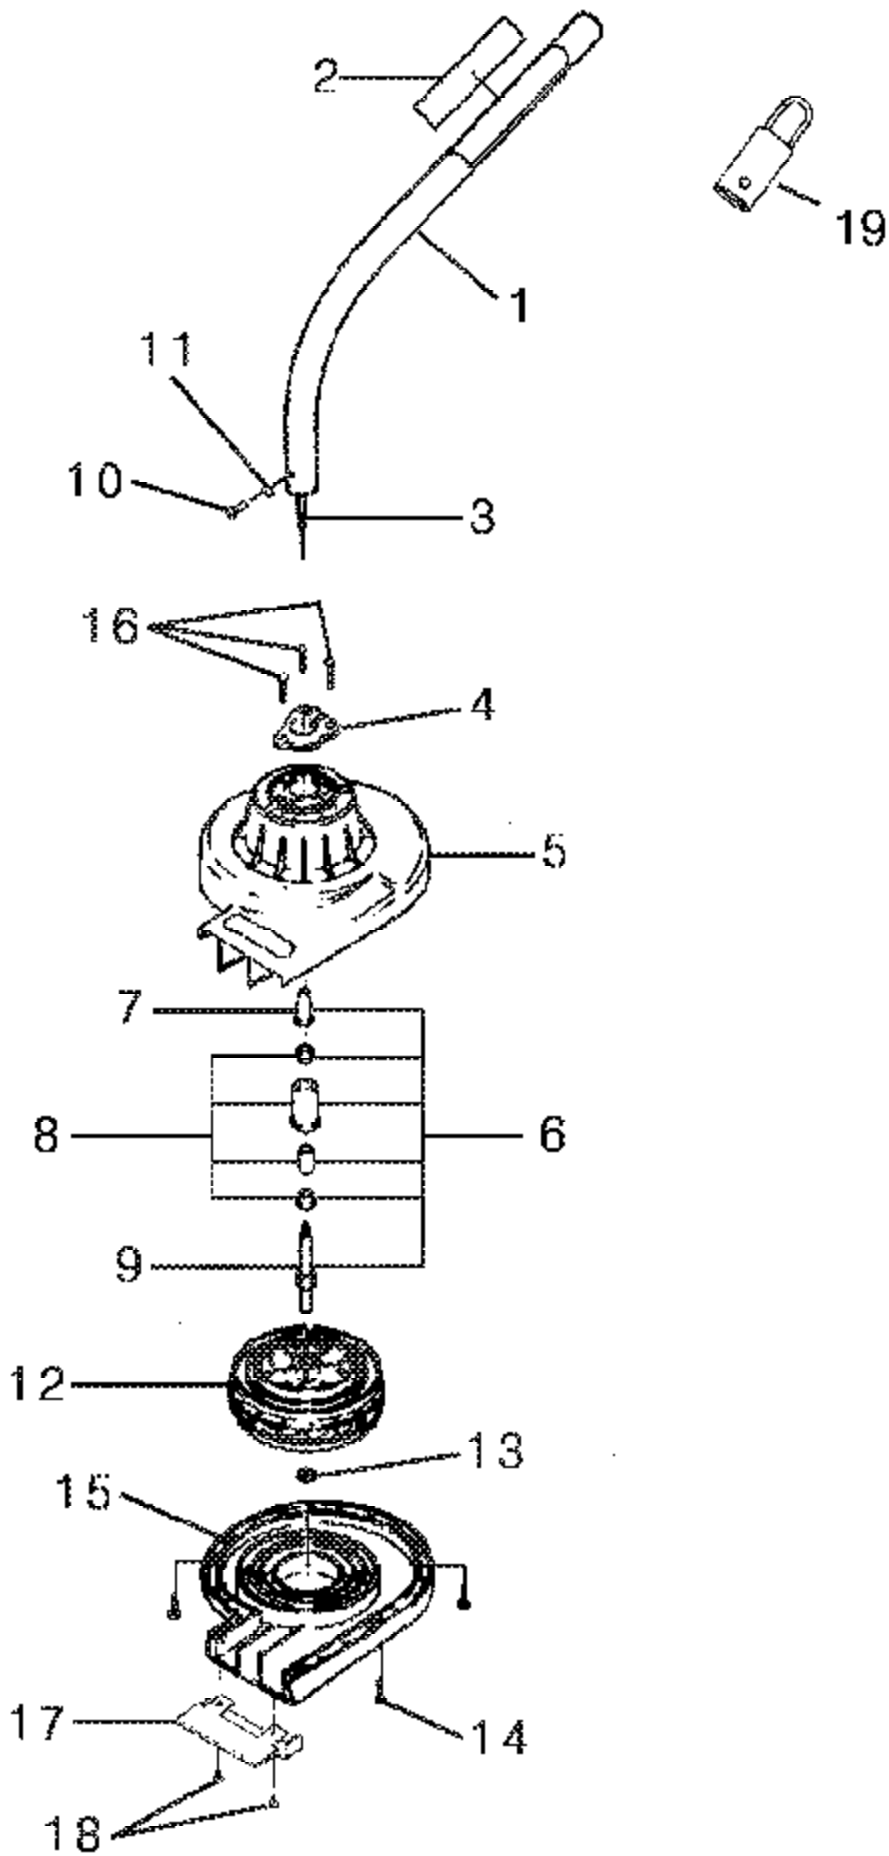

Ref #	Part Number	Qty	Description
1	UP03920	1	DRIVESHAFT HOUSING
2	UP04116	1	DECAL-Warning
3	UP04542	1	DRIVESHAFT
4	UP04142	1	CLAMP
5	UP06874	1	UPPER HOUSING
6	UP06875	1	BEARING HOUSING
7	UP04713	1	ADAPTER-Arbor
8	UP06876	1	BUSING
9	UP04699	1	SHAFT-Arbor
10	UP04112	1	SCREW (10-24 x .312") Torque Specs, 25-35 In/Lbs., 2.8-4.0 Nm
11	UP04123	1	WASHER, Lock (#10)
12	UP04714	1	IMPELLER
13	UP04701	1	RETAINING RING
14	UP06873	5	SCREW, Plastite (8-16 x .750) Torque Specs, 35-45 In/Lbs., 4.0-5.1 Nm
15	UP04697	1	LOWER HOUSING
16	UP04250	3	SCREW-Thread Forming (8-16 x 1") Torque Specs, 35-45 In/Lbs., 4.0-5.1 Nm
17	UP04145	1	GUARD-Lower Housing
18	UP03889	2	SCREW (8-18 x 1/2") Torque Specs, 5-20 In/Lbs., .56-2.3 Nm
19	UP05415	1	CAP-Protective
	ut15519	1	Blower Attachment

[Order Homelite Versa Tool parts on eBay](#)