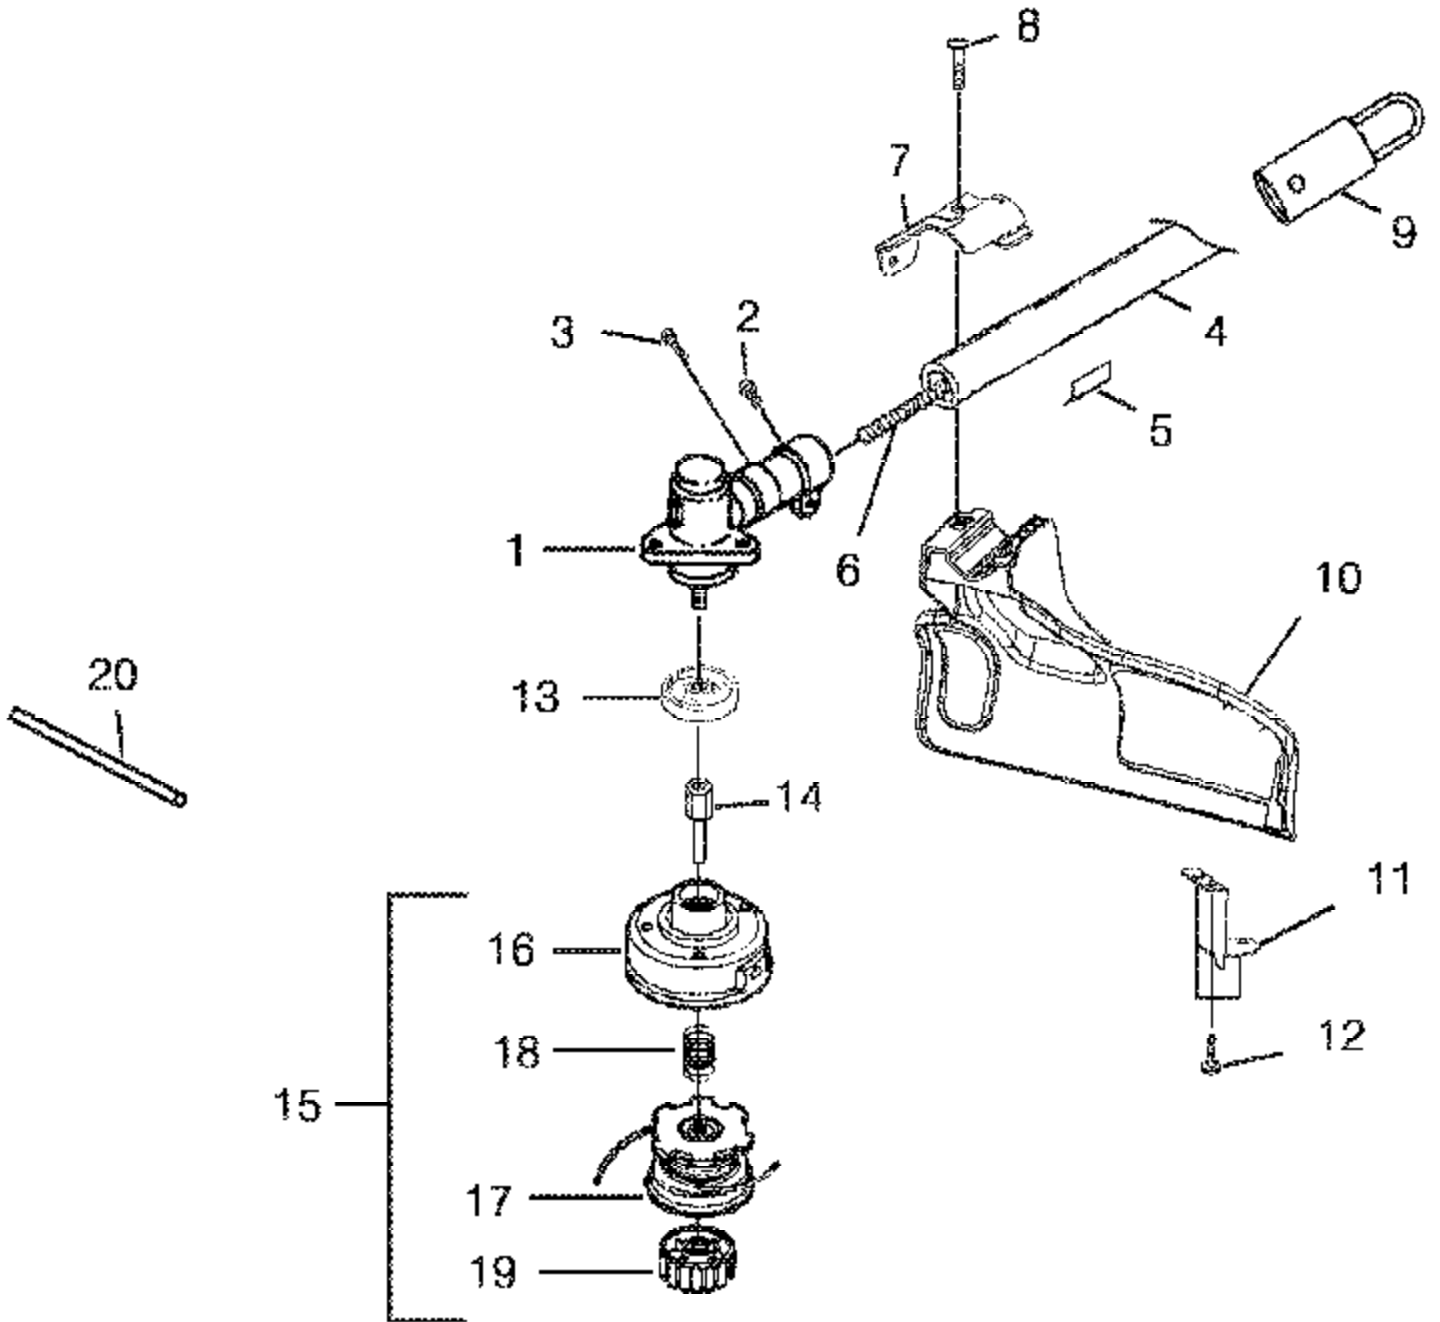

Ref #	Part Number	Qty	Description
1	UP06866	1	GEAR HEAD
2	UP06906	1	Screw, Cap Hd. (1/4-20 X 1.25") Torque Specs, 15-20 In/Lbs., 1.7-2.3 Nm
3	UP06904	1	Screw-Hex Hd. (10-24 x .625") Torque Specs, 40-50 In/Lbs., 4.5-5.6 Nm
4	UP06903	1	DRIVESHAFT HOUSING (Lower)
5	UP04116	1	DECAL-Warning
6	UP04369	1	SHAFT-Flexible
7	UP06689	1	CLAMP-Grass Shield
8	UP06911	1	SCREW-Hex Hd. (1/4-20 x 1.25") Torque Specs, 90-100 In/Lbs., 10.2-11.3 Nm
9	UP05415	1	END CAP
10	UP06909	1	GRASS SHIELD
11	UP05581	1	BLADE-Cut-off
12	UP06910	3	SCREW-Pan Hd. (8-16 x 1/2")
13	UP04126	1	WASHER-Flanged
14	UP06690	1	ADAPTER-Stringhead
15	UP06912	1	STRINGHEAD-Complete (.095") Orange
16	UP06567	1	HOUSING & EYELET (Dual Line)
17	UP06908	1	SPOOL & STRING (.095") Orange
18	UP06526	1	SPRING-Compression
19	UP06907	1	RETAINER-Spool (L.H. Thread)
20	UP04100		HOLDING TOOL
	UT15522	1	Trimmer Attachment

[Order Homelite Versa Tool parts on eBay](#)