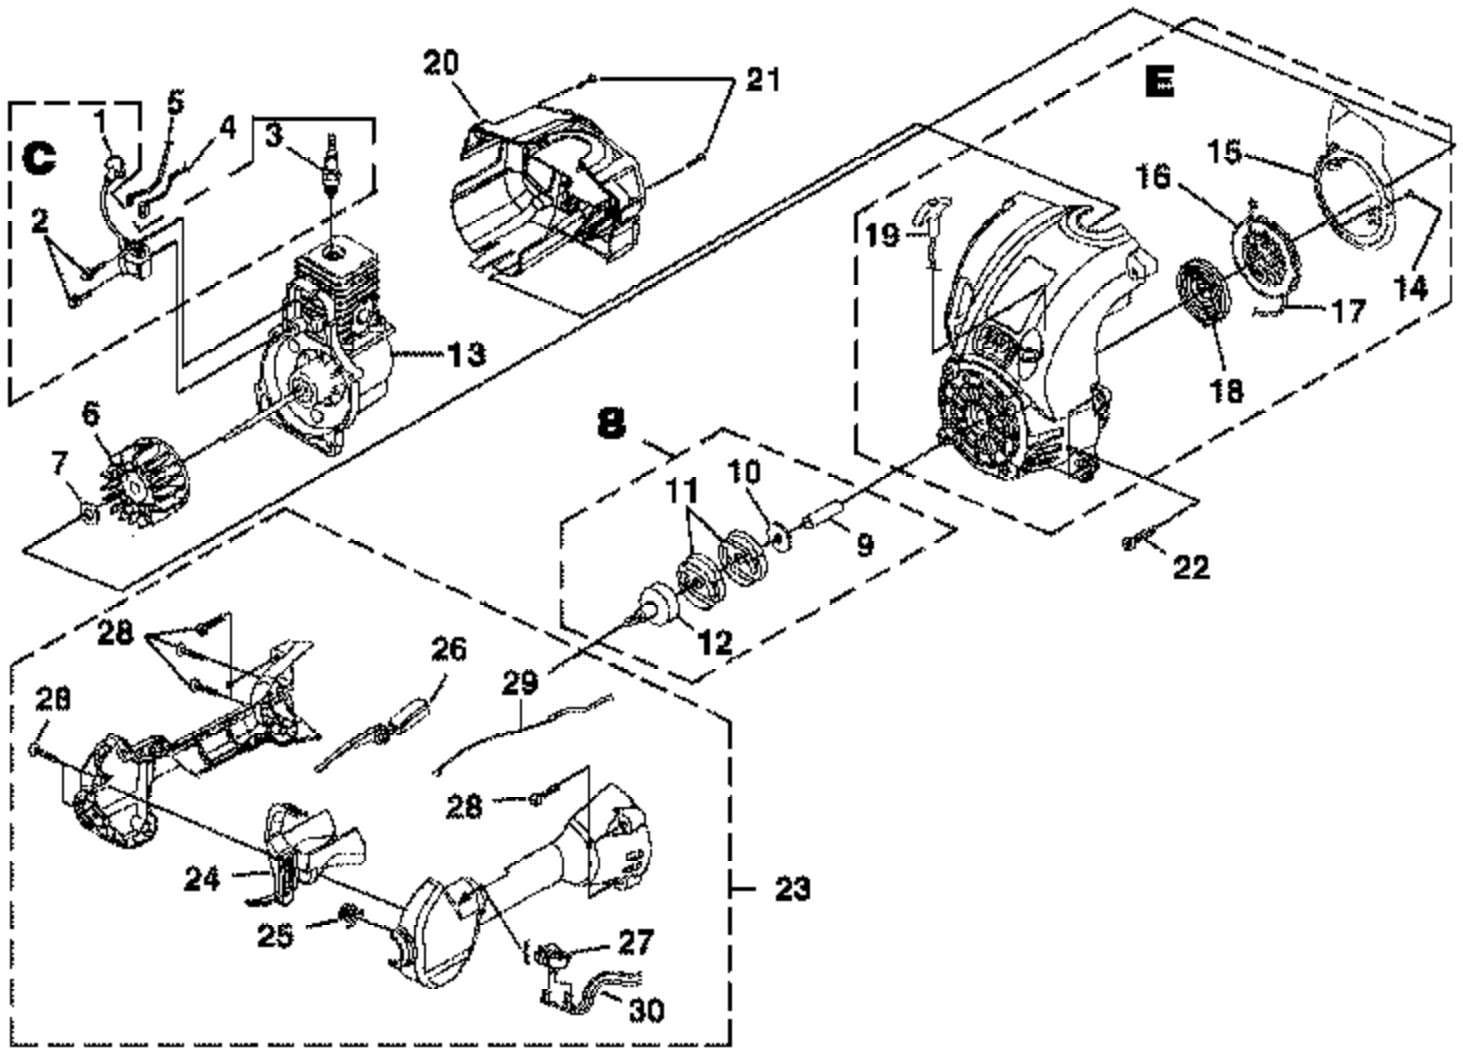

Ref #	Part Number	Qty	Description
C	UP05270		IGNITION KIT
1	UP03868		TERMINAL & COVER
2	UP03896		SCREW-Taptite (8-32 X 1") Torque Specs, 30-40 In/Lbs., 3.4-4.5 Nm, Required Locite Blue 242
3	UP03883		SPARK PLUG Torque Specs, 120-180 In/Lbs., 13.6-20.3 Nm
4	UP04537		LEAD-Electrical
5	UP04536		LEAD-Electrical
6	UP03009		ROTOR KIT
7	UP04241		WASHER-Flat
8	UP00034		CLUTCH AND DRUM KIT
9	UP04118		SPACER
10	UP04275		WASHER-Flat
11	UP04103		CLUTCH
12	UP04104		CONNECTOR AND DRUM
13	UP02995		SHORT BLOCK See "Engine Internal" illustrations and parts list.
E	UP02962		COMPLETE STARTER ASSEMBLY
14	UP04164		SCREW-Thread Form (8-16 X 1/2") Torque Specs, 10-20 In/Lbs., 1.1-2.3 Nm
15	UP06380		BAFFLE-Air
16	UP03012		PULLEY-Starter
17	UP03912		ROPE-Starter (42")
18	UP03917		SPRING & CONTAINER
19	UP03026		GRIP-Starter (Yellow)
20	UP02965		HOUSING-Rear Kit
21	UP03895		SCREW-Plastite (10-14 X 7/8") Torque Specs, 30-50 In/Lbs., 3.4-5.6 Nm
22	UP03406		SCREW-Taptite (10-24 X 3/4") Torque Specs, 30-40 In/Lbs., 3.4-4.5 Nm
23	UP06755	1	CONTROL HANDLE ASSY.
24	UP03207	1	TRIGGER-Throttle
25	UP03210	1	SPRING
26	UP03173	1	THROTTLE INTERLOCK
27	UP05271	1	SWITCH
28	UP04247	9	SCREW-Taptite (10-14 X 1") Torque Specs, 30-50 In/Lbs., 3.4-5.6 Nm
29	UP03172	1	CABLE-Throttle
30	UP03174	1	LEAD-Electrical

[Order Homelite Versa Tool parts on eBay](#)