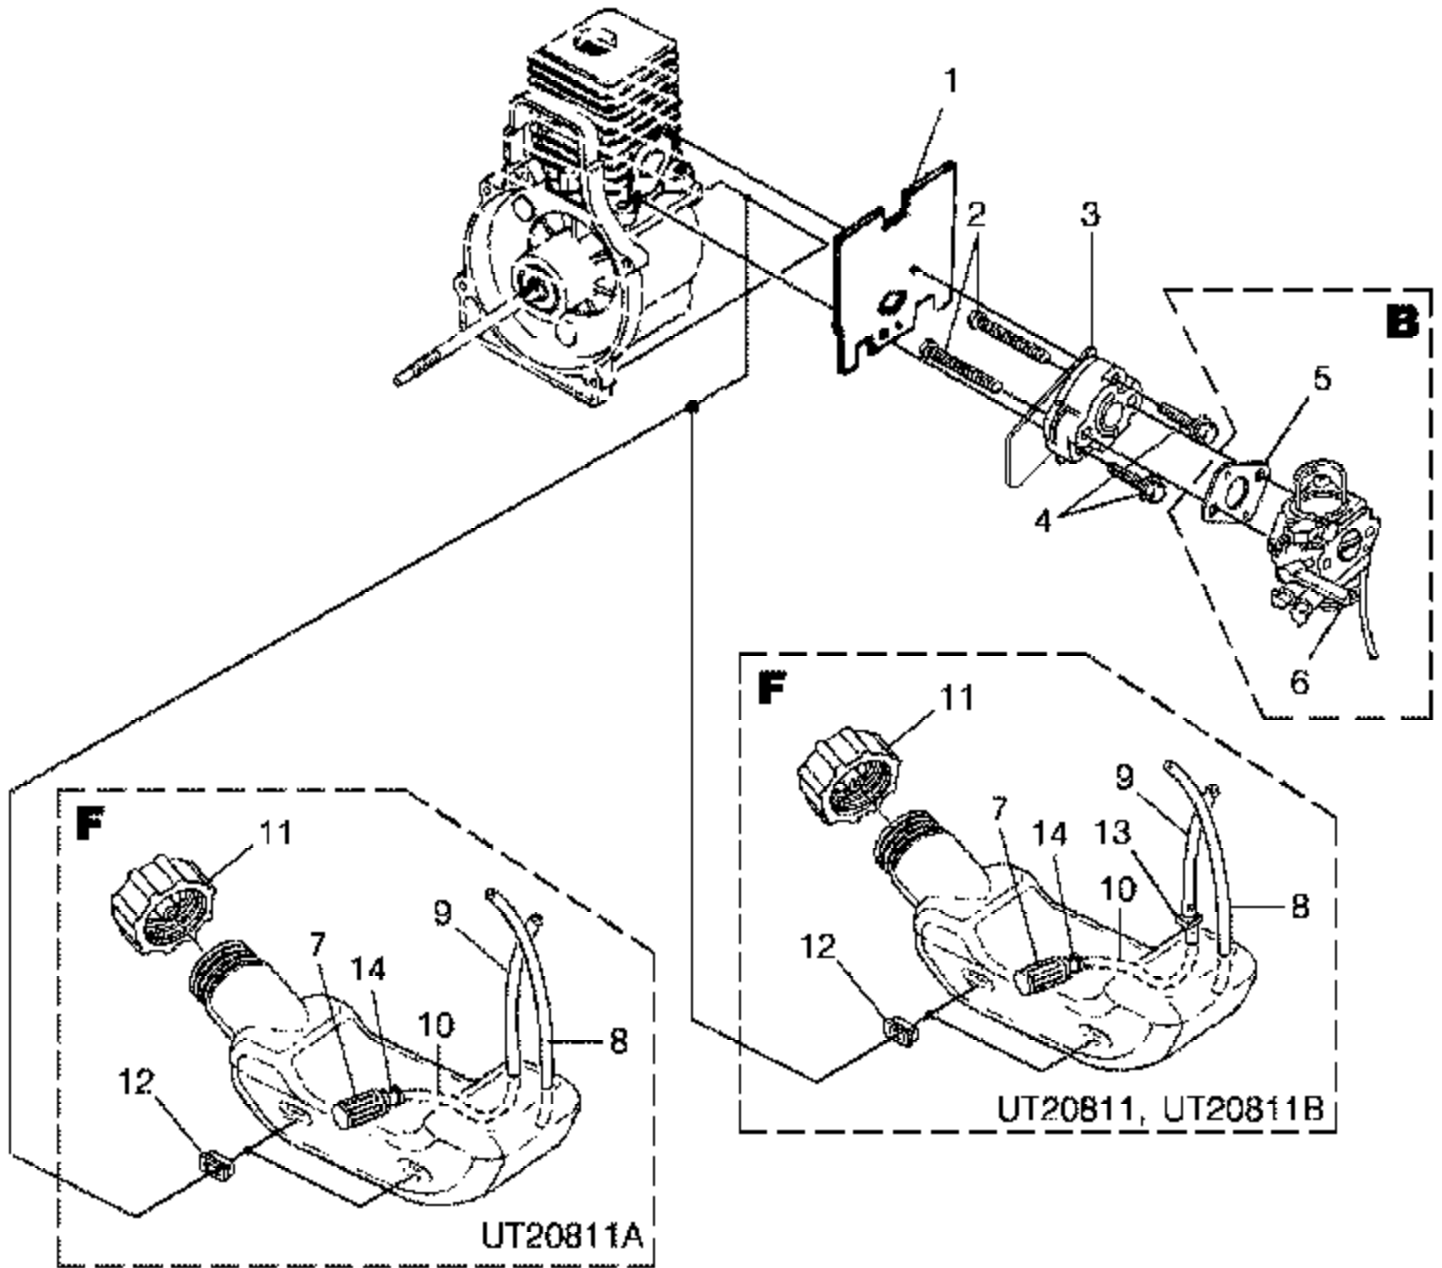

Ref #	Part Number	Qty	Description
1	UP04308	1	GASKET-Heat Dam
2	UP04131	2	SCREW-Machine (10-24 X 2 1/4")
3	UP04348	1	HEAT DAM
4	UP04140	2	SCREW-Sems (10-24 X 1") Torque Specs, 35-45 In/Lbs., 4.0-5.1 Nm, Required Locite Red 262
B	UP05085	1	CARBURETOR KIT
5	UP03916	1	GASKET-Carburetor
6	UP04740	1	LEVER-Choke
F	UP00020	1	FUEL TANK ASSY. (UT20811 & B)
7	UP03871	1	FILTER-Fuel Used on (UT20811 & B)
8	UP04293	1	TUBING-Rubber Used on (UT20811 & B)
9	UP04292	1	TUBING-Rubber Used on (UT20811 & B)
10	UP04715	1	TUBING-Rubber Used on (UT20811 & B)
11	UP04708	1	FUEL CAP for Used on (UT20811 & B)
12	UP03501	3	BUMPER-Rubber Used on (UT20811 & B)
13	UP04310	1	FITTING-Inline Used on (UT20811 & B)
14	UP03913	1	CLAMP Used on (UT20811 & B)
F	UP08034	1	FUEL TANK ASSY. (UT20811A)
7	UP03871	1	FILTER-Fuel Used on (UT20811A)
8	UP07820	1	TUBING-Rubber (6") Used on (UT20811A)
9	UP08033	1	TUBING-Rubber (7.75") Used on (UT20811A)
11	UP04708	1	FUEL CAP Used on (UT20811A)
12	UP03501	3	BUMPER-Rubber Used on (UT20811A)
14	UP03913	1	CLAMP Used on (UT20811A)

[Order Homelite Versa Tool parts on eBay](#)