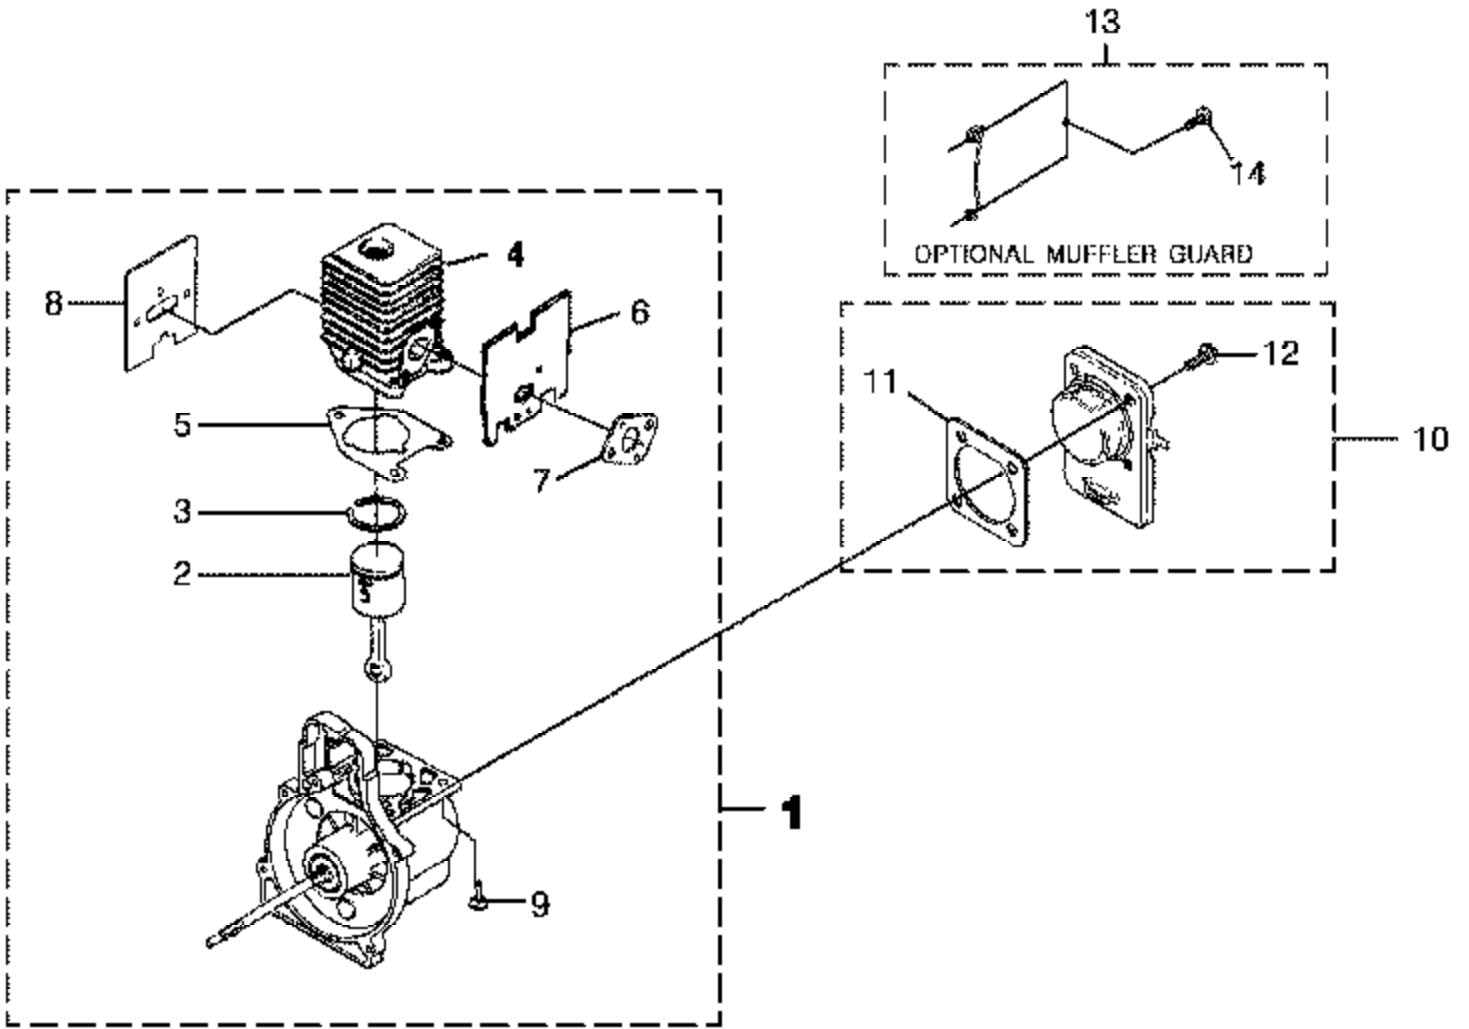

Ref #	Part Number	Qty	Description
1	UP02995	1	SHORT BLOCK
2	UP00768	1	PISTON & ROD ASSY.
3	UP03838	1	RING-Piston
4	UP07145	1	CYLINDER ASSY.
5	UP03857	1	GASKET-Cylinder
6	UP03865	1	GASKET-Heat Dam
7	UP03916	1	GASKET-Carburetor
8	UP04710	1	GASKET-Muffler
9	UP04345	3	SCREW-Sems (12-24 X 3/4") Torque Specs, 55-65 In/Lbs., 6.2-7.3 Nm, Required Locite Red 262
10	UP00019	1	CRANKCASE COVER ASSEMBLY
11	UP04335	1	GASKET-Crankcase Cover (Also included w/short block)
12	UP04295	4	SCREW-Sems (10-24 X 1/2") Torque Specs, 35-45 In/Lbs., 4.0-5.1 Nm, Required Locite Red 262
13	UP00027	3	MUFFLER GUARD
14	UP03897	2	SCREW-Plastiite (10-14 X 1/2") Torque Specs, 5-20 In/Lbs., .6-2.3 Nm

[Order Homelite Versa Tool parts on eBay](#)