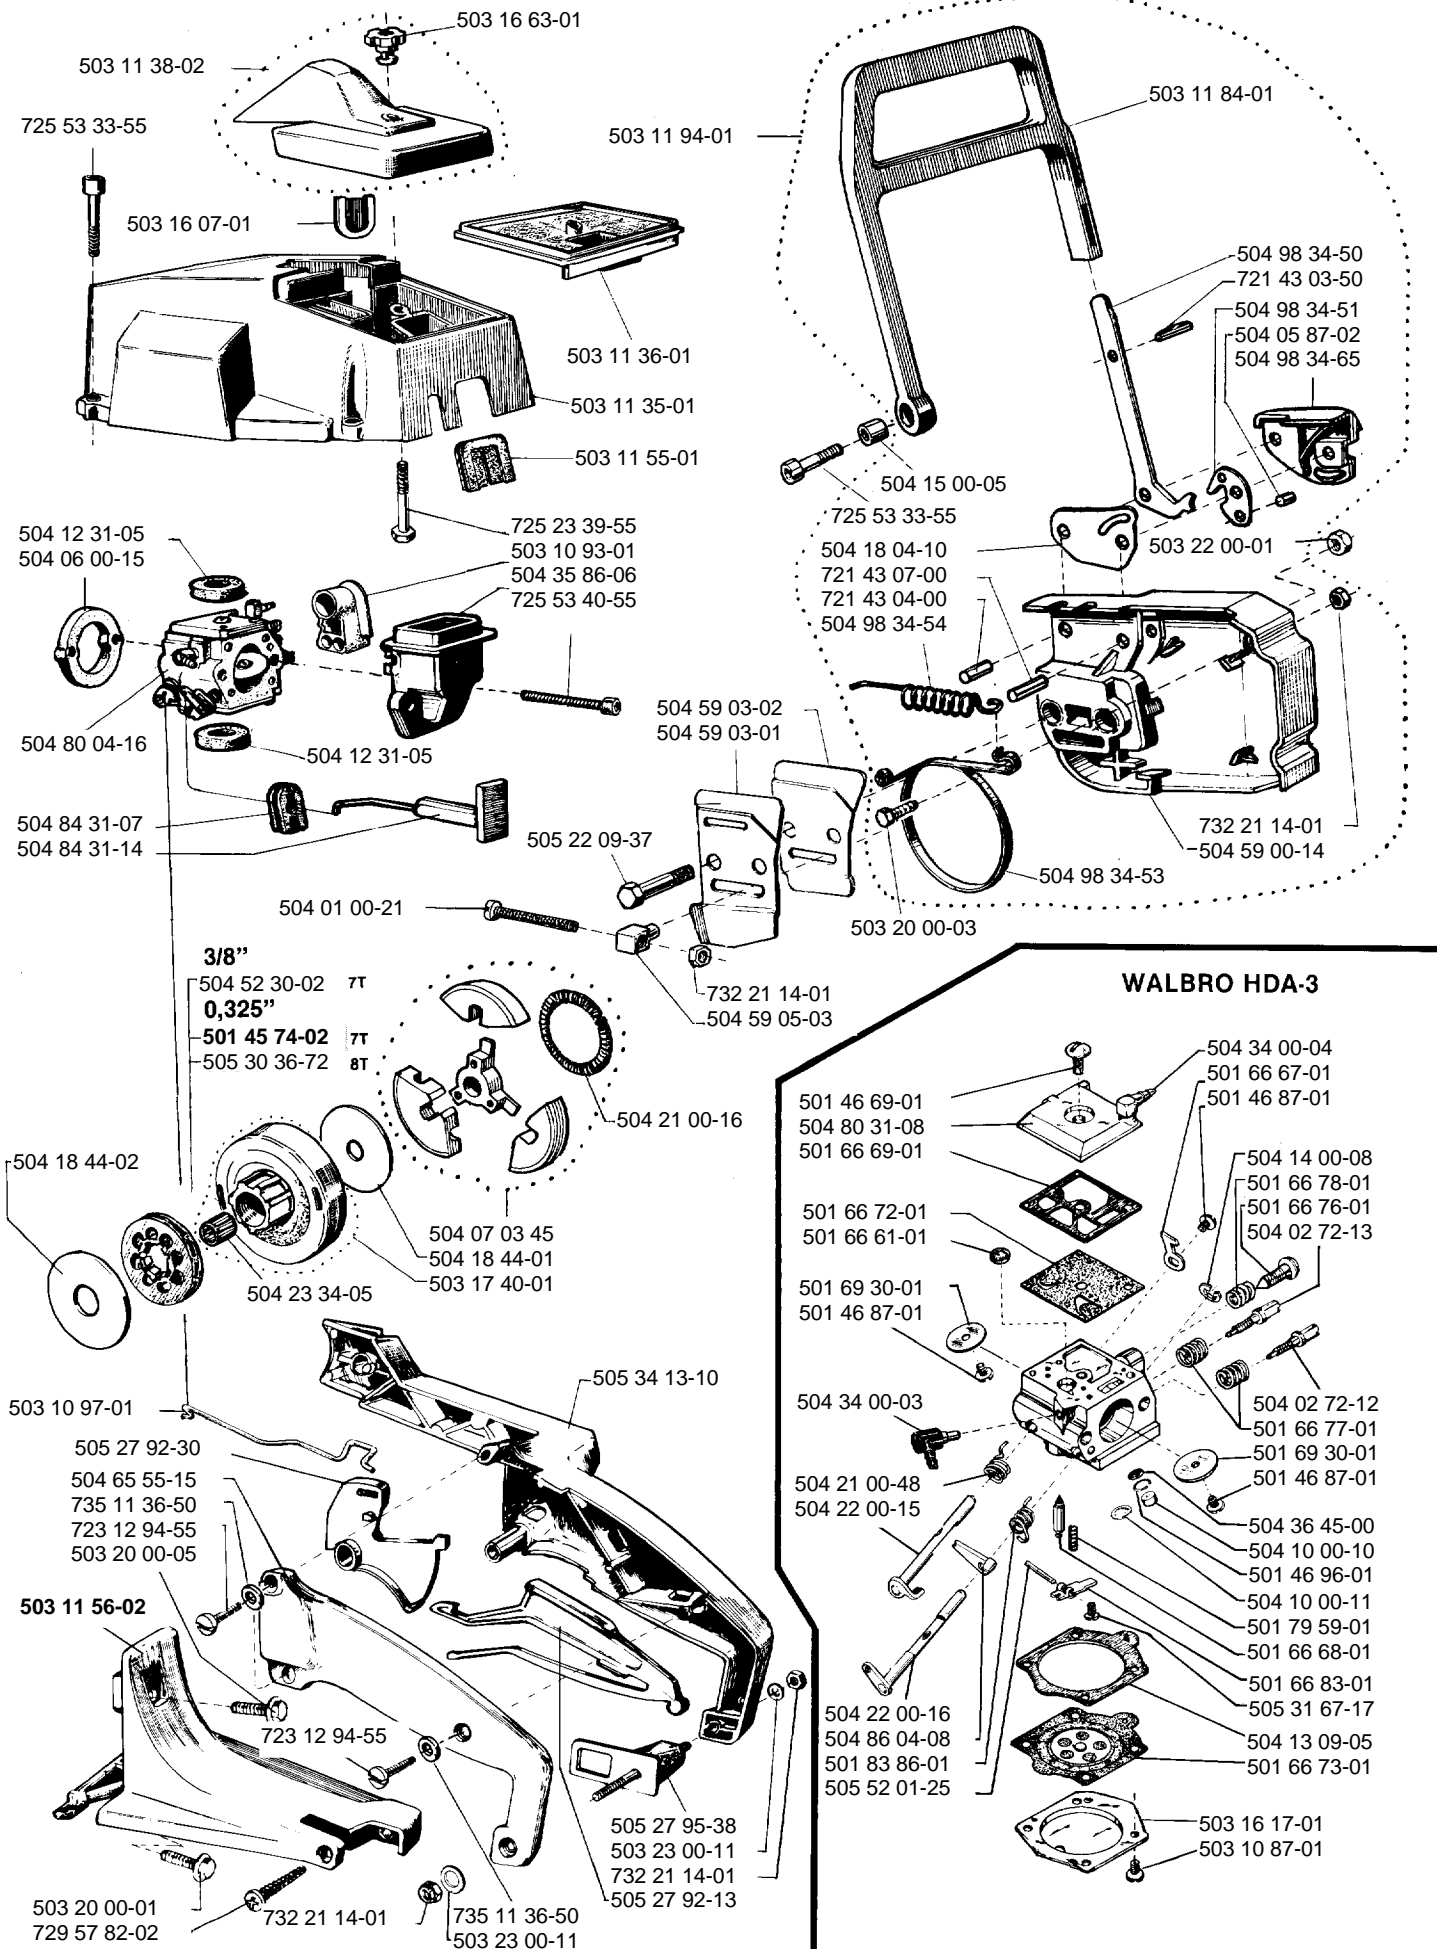

Order Jonsered 450 parts on eBay

1986.05.25