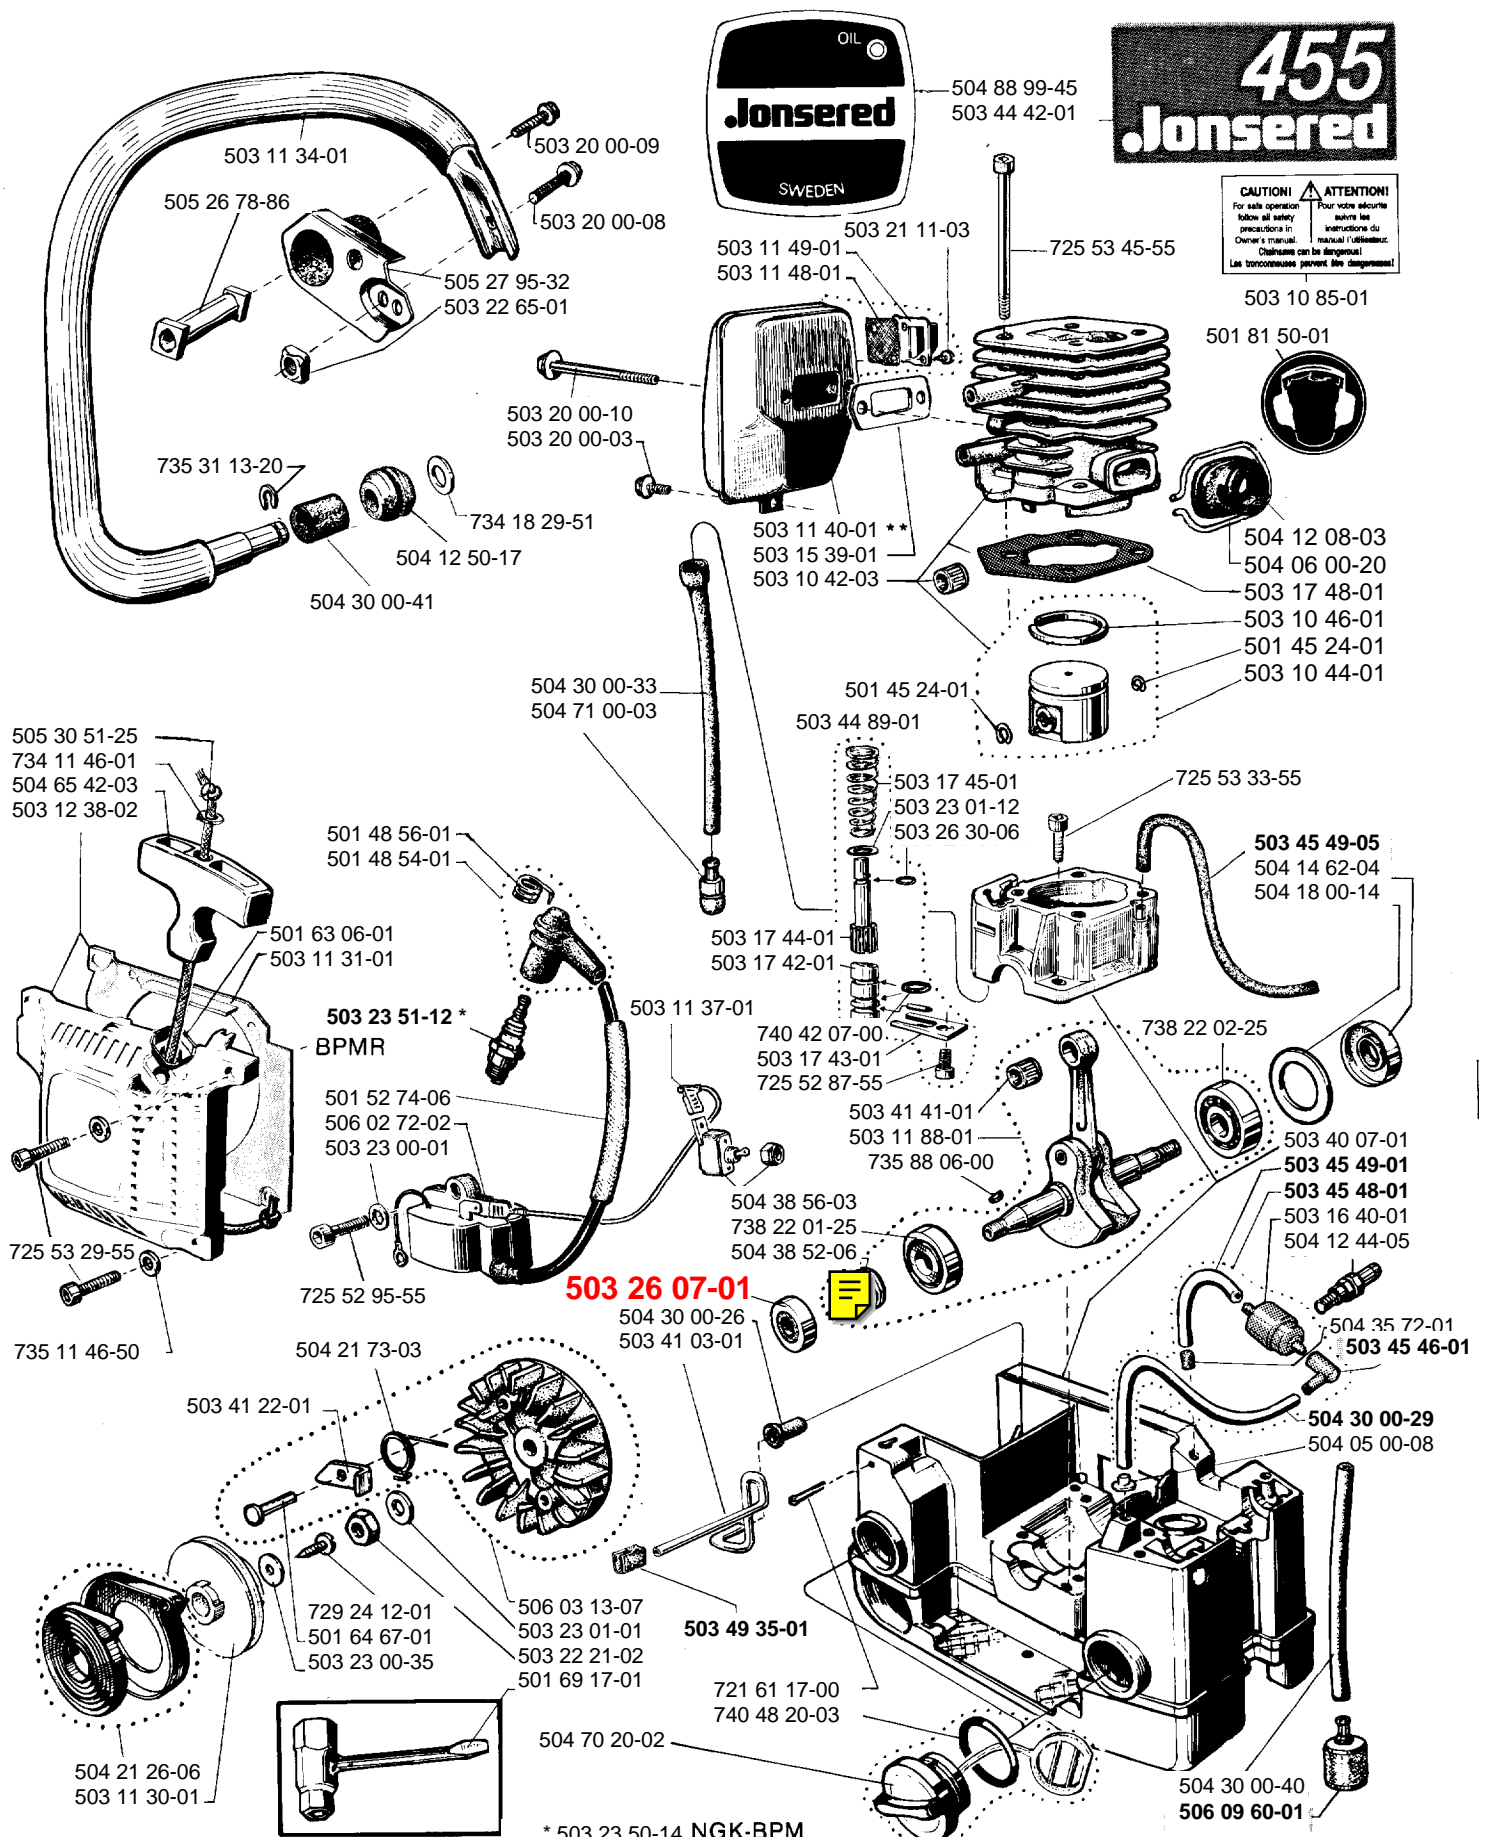

Jonsered 455

* 503 23 50-14 NGK-BPM
** 503 11 40-02 Spark arrester muffler